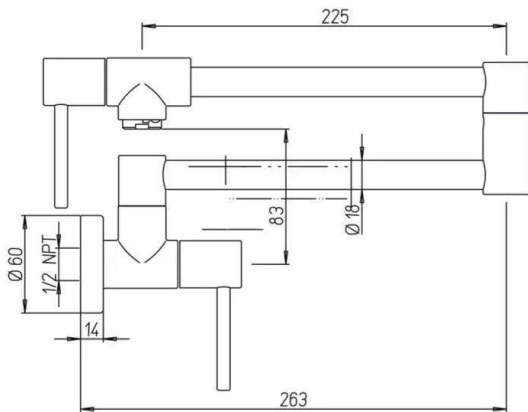

Rubinetto riempipentola cucina
a muro, monoacqua

Wall-mounted pot filler tap

€ 231,50 cromo
chrome