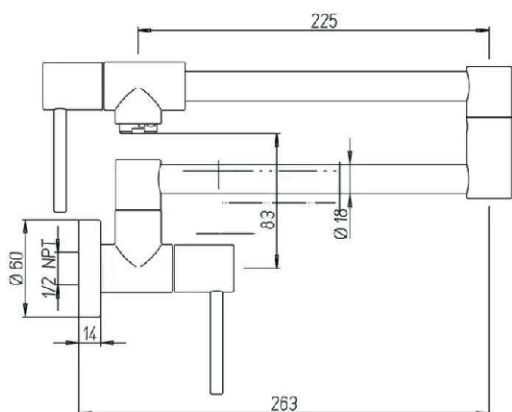

Rubinetto riempipentola cucina
a muro, monoacqua

Wall-mounted pot filler tap

€ 285,60 bronzo
bronze