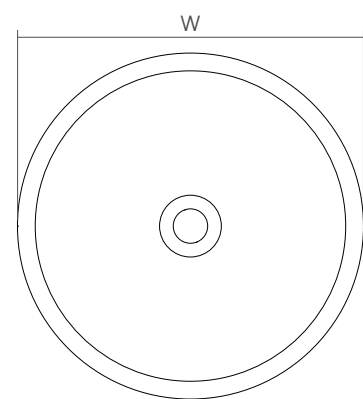

Material:	marble		I	II
Size(mm)	L/560	W/367	H/900	105.42 134.25

DD1560 Freestanding bathtub Milano

Material:	marble		I	II
Size(mm)	L/1700	W/912	H/525	637.75 701.33

DD1548 Freestanding basin Firenze

Material: marble		I	II		
Size(mm)	L/450	W/450	H/850	100.58	127.50

Material: marble

I

II

Size(mm)	L/700	W/450	H/900	133.08	139.50

DD1543 Freestanding basin Palermo

Material: marble		I	II		
Size(mm)	L/545	W/545	H/900	73.58	92.33

Freestanding basin

DD1542 Freestanding basin Genoa

Material: marble		I	II		
Size(mm)	L/400	W/400	H/900	90.67	113.17

Pedestal basin

DD1510 465 Countertop basin Salerno

Material: marble		I	II		
Size(mm)	L/465	W/465	H/130	29.75	34.17

DD1510 650 Countertop basin Salerno

Material: marble		I	II		
Size(mm)	L/650	W/470	H/130	38.33	44.58

DD1511 Countertop basin Forli

Material: marble		I	II		
Size(mm)	L/560	W/380	H/180	42.58	48.50

DD1512 Countertop basin Novara

Material: marble		I	II		
Size(mm)	L/400	W/400	H/150	29.58	33.33