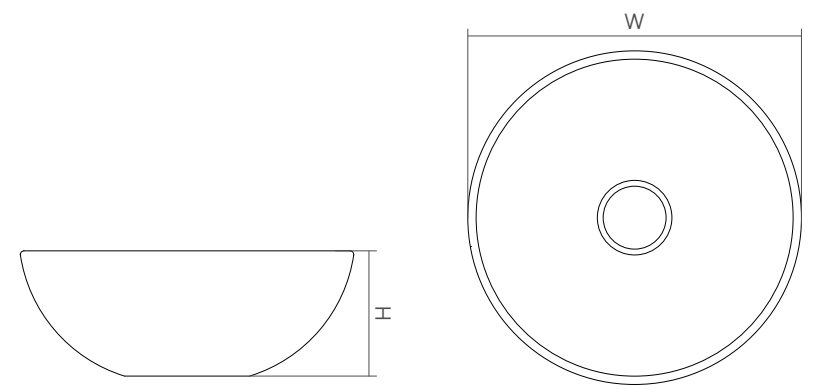

Material: marble

I

II

Size(mm)	L/700	W/450	H/900	133.08	139.50

DD1543 Freestanding basin Palermo

Material: marble		I	II		
Size(mm)	L/545	W/545	H/900	73.58	92.33

Freestanding basin

DD1542 Freestanding basin Genoa

Material: marble		I	II		
Size(mm)	L/400	W/400	H/900	90.67	113.17

Pedestal basin

DD1510 465 Countertop basin Salerno

Material: marble		I	II		
Size(mm)	L/465	W/465	H/130	29.75	34.17

DD1510 650 Countertop basin Salerno

Material: marble		I	II		
Size(mm)	L/650	W/470	H/130	38.33	44.58

DD1511 Countertop basin Forli

Material: marble		I	II		
Size(mm)	L/560	W/380	H/180	42.58	48.50

DD1512 Countertop basin Novara

Material: marble		I	II		
Size(mm)	L/400	W/400	H/150	29.58	33.33

DD1513 Countertop basin Monza

Material: marble		I	II		
Size(mm)	L/615	W/420	H/150	34.33	40.42

DD1514 Countertop basin Bologna

Material: marble		I	II		
Size(mm)	L/450	W/450	H/124	28.92	32.83

DD1515 Countertop basin Taranto