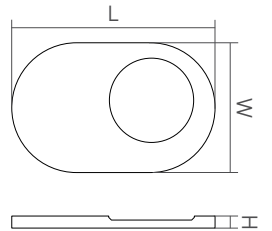

DD1653 Countertop tray

Material: marble		I	II		
Size(mm)	L/210	W/132	H/18	3.92	3.92

DD1654 Countertop container with cover

Material: marble		I	II		
Size(mm)	L/110	W/90	H/120	5.42	5.42

DD1655 Countertop container with cover

Material: marble		I	II		
Size(mm)	L/150	W/92	H/85	6.50	6.50

MIA rotondo collection

DD1610 Countertop tumbler

Material: marble		I	II		
Size(mm)	L/100	W/100	H/130	4.67	4.67

DD1611 Countertop tray

Material: marble		I	II		
Size(mm)	L/250	W/160	H/18	3.92	3.92

DD1613 Countertop container

Material: marble		I	II		
Size(mm)	L/250	W/250	H/100	10.50	10.50

DD1614 Countertop soap dish

Material: marble		I	II		
Size(mm)	L/140	W/140	H/20	2.67	2.67

DD1615 Countertop container

Material: marble		I	II		
Size(mm)	L/160	W/160	H/160	6.75	6.75