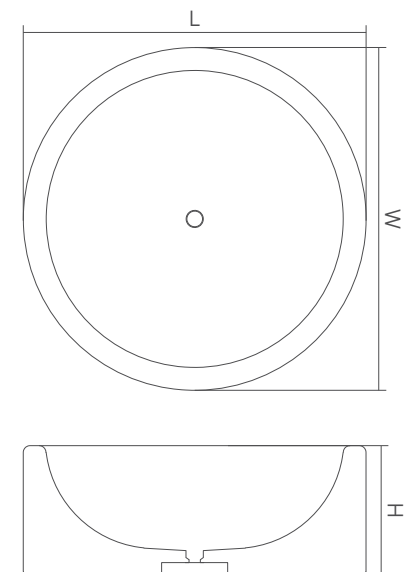

DD1563 Freestanding bathtub Como

Material:	marble			I	II
Size(mm)	L/1600	W/750	H/530	543.92	593.58
	L/1850	W/955	H/530	648.67	713.92

Freestanding basin

Freestanding bathtub

DD1541 Freestanding basin Torino

Material:	marble		I	II
Size(mm)	L/560	W/367	H/900	105.42 134.25

DD1560 Freestanding bathtub Milano

Material:	marble		I	II
Size(mm)	L/1700	W/912	H/525	637.75 701.33

DD1548 Freestanding basin Firenze

Material: marble		I	II		
Size(mm)	L/450	W/450	H/850	100.58	127.50

DD1564 Freestanding bathtub Rimini

Material: marble		I	II		
Size(mm)	L/1500	W/1500	H/560	871.08	969.58

Freestanding bathtub

Freestanding basin

DD1540 Freestanding basin Siracusa

Material:	marble			I	II
Size(mm)	L/615	W/420	H/870	119.42	154.58

Material: marble

I

II

Size(mm)	L/700	W/450	H/900	133.08	139.50

DD1543 Freestanding basin Palermo

Material: marble		I	II		
Size(mm)	L/545	W/545	H/900	73.58	92.33

Freestanding basin

DD1542 Freestanding basin Genoa