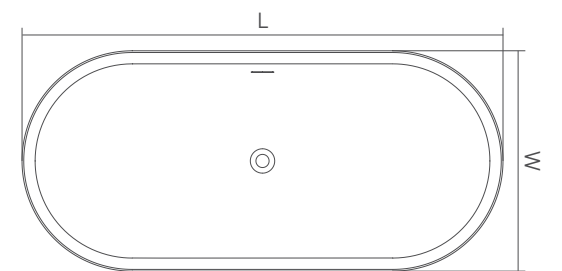

DD1561 Freestanding bathtub Verona

Material:	marble		I	II
Size(mm)	L/1840	W/850	H/540	654.00 720.00

Freestanding bathtub

Freestanding basin

DD1546 Freestanding basin Marsala

Material: marble		I	II
Size(mm)	L/465 W/465 H/900	86.83	109.08

DD1562 Freestanding bathtub Parma

Material: marble		I	II
Size(mm)	L/1680 W/770 H/563	592.42	649.25

Freestanding basin

Freestanding bathtub

DD1547 Freestanding basin Venezia

Material:	marble			I	II
Size(mm)	L/500	W/500	H/850	124.25	157.42

DD1563 Freestanding bathtub Como

Material:	marble			I	II
Size(mm)	L/1600	W/750	H/530	543.92	593.58
	L/1850	W/955	H/530	648.67	713.92

Freestanding basin

Freestanding bathtub

DD1541 Freestanding basin Torino

Material:	marble		I	II
Size(mm)	L/560	W/367	H/900	105.42 134.25

DD1560 Freestanding bathtub Milano

Material:	marble		I	II
Size(mm)	L/1700	W/912	H/525	637.75 701.33

DD1548 Freestanding basin Firenze

Material: marble		I	II		
Size(mm)	L/450	W/450	H/850	100.58	127.50