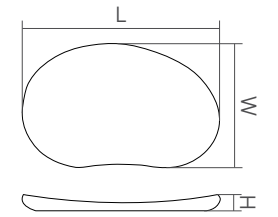

DD1637 Countertop tray

Material: marble				I	II
Size(mm)	L/400	W/400	H/18	6.50	6.50

MIA fagiolo collection

DD1650 Countertop tumbler

Material: marble				I	II
Size(mm)	L/110	W/90	H/120	4.67	4.67

DD1651 Countertop tumbler

Material: marble				I	II
Size(mm)	L/165	W/100	H/150	5.42	5.42

DD1656 Countertop tissue dispenser

Material: marble				I	II
Size(mm)	L/298	W/194	H/75	9.83	9.83

DD1652 Countertop soap dish

Material: marble		I	II		
Size(mm)	L/210	W/132	H/18	3.42	3.42

DD1653 Countertop tray

Material: marble		I	II		
Size(mm)	L/210	W/132	H/18	3.92	3.92

DD1654 Countertop container with cover

Material: marble		I	II		
Size(mm)	L/110	W/90	H/120	5.42	5.42

DD1655 Countertop container with cover

Material: marble		I	II		
Size(mm)	L/160	W/160	H/160	6.75	6.75