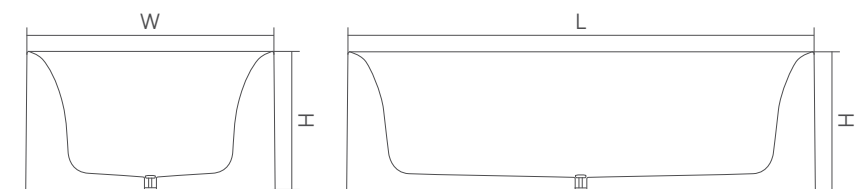

Material:	marble		I	II
Size(mm)	L/560	W/367	H/900	105.42 134.25

DD1560 Freestanding bathtub Milano

Material:	marble		I	II
Size(mm)	L/1700	W/912	H/525	637.75 701.33

DD1548 Freestanding basin Firenze

Material: marble		I	II		
Size(mm)	L/450	W/450	H/850	100.58	127.50

DD1564 Freestanding bathtub Rimini

Material: marble		I	II		
Size(mm)	L/1500	W/1500	H/560	871.08	969.58

Freestanding bathtub

Freestanding basin

DD1540 Freestanding basin Siracusa

Material:	marble			I	II
Size(mm)	L/615	W/420	H/870	119.42	154.58

DD1565 Freestanding bathtub Cremona

Material:	marble			I	II
Size(mm)	L/1800	W/950	H/500	659.83	726.67

DD1544 Freestanding basin Napoli

Material: marble		I	II		
Size(mm)	L/450	W/350	H/850	82.33	103.25

DD1549 Freestanding basin Bari