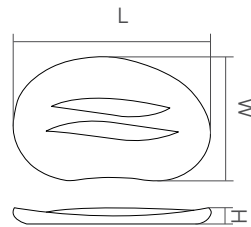

DD1637 Countertop tray

Material: marble				I	II
Size(mm)	L/400	W/400	H/18	6.50	6.50

MIA fagiolo collection

DD1650 Countertop tumbler

Material: marble				I	II
Size(mm)	L/110	W/90	H/120	4.67	4.67

DD1651 Countertop tumbler

Material: marble				I	II
Size(mm)	L/165	W/100	H/150	5.42	5.42

DD1656 Countertop tissue dispenser

Material: marble				I	II
Size(mm)	L/298	W/194	H/75	9.83	9.83

DD1652 Countertop soap dish

Material: marble		I	II		
Size(mm)	L/210	W/132	H/18	3.42	3.42

DD1653 Countertop tray

Material: marble		I	II		
Size(mm)	L/210	W/132	H/18	3.92	3.92

DD1654 Countertop container with cover

Material: marble		I	II		
Size(mm)	L/110	W/90	H/120	5.42	5.42

DD1655 Countertop container with cover

Material: marble		I	II		
Size(mm)	L/160	W/160	H/160	6.75	6.75