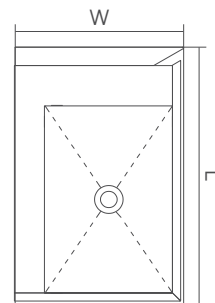

Material:	marble		I	II
Size(mm)	L/560	W/367	H/900	105.42 134.25

DD1560 Freestanding bathtub Milano

Material:	marble		I	II
Size(mm)	L/1700	W/912	H/525	637.75 701.33

DD1548 Freestanding basin Firenze

Material: marble		I	II		
Size(mm)	L/450	W/450	H/850	100.58	127.50

DD1564 Freestanding bathtub Rimini

Material: marble		I	II		
Size(mm)	L/1500	W/1500	H/560	871.08	969.58

Freestanding bathtub

Freestanding basin

DD1540 Freestanding basin Siracusa

Material:	marble			I	II
Size(mm)	L/615	W/420	H/870	119.42	154.58

DD1565 Freestanding bathtub Cremona

Material:	marble			I	II
Size(mm)	L/1800	W/950	H/500	659.83	726.67

DD1544 Freestanding basin Napoli

Material: marble		I	II		
Size(mm)	L/450	W/350	H/850	82.33	103.25

DD1549 Freestanding basin Bari

Material: marble

I

II

Size(mm)	L/700	W/450	H/900	133.08	139.50

DD1543 Freestanding basin Palermo

Material: marble		I	II		
Size(mm)	L/545	W/545	H/900	73.58	92.33

Freestanding basin

DD1542 Freestanding basin Genoa