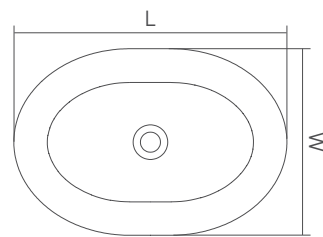

Material:	marble		I	II
Size(mm)	L/560	W/367	H/900	105.42 134.25

DD1560 Freestanding bathtub Milano

Material:	marble		I	II
Size(mm)	L/1700	W/912	H/525	637.75 701.33

DD1548 Freestanding basin Firenze

Material: marble		I	II		
Size(mm)	L/450	W/450	H/850	100.58	127.50

DD1564 Freestanding bathtub Rimini

Material: marble		I	II		
Size(mm)	L/1500	W/1500	H/560	871.08	969.58

Freestanding bathtub

Freestanding basin

DD1540 Freestanding basin Siracusa

Material:	marble			I	II
Size(mm)	L/615	W/420	H/870	119.42	154.58

DD1565 Freestanding bathtub Cremona

Material:	marble			I	II
Size(mm)	L/1800	W/950	H/500	659.83	726.67

DD1544 Freestanding basin Napoli

Material: marble		I	II		
Size(mm)	L/450	W/350	H/850	82.33	103.25

DD1549 Freestanding basin Bari

Material: marble

I

II

Size(mm)	L/700	W/450	H/900	133.08	139.50

DD1543 Freestanding basin Palermo

Material: marble		I	II		
Size(mm)	L/545	W/545	H/900	73.58	92.33

Freestanding basin

DD1542 Freestanding basin Genoa