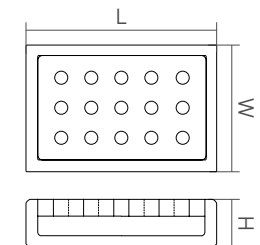

Material: marble		I	II		
Size(mm)	L/650	W/470	H/130	38.33	44.58

DD1511 Countertop basin Forli

Material: marble		I	II		
Size(mm)	L/560	W/380	H/180	42.58	48.50

DD1512 Countertop basin Novara

Material: marble		I	II		
Size(mm)	L/400	W/400	H/150	29.58	33.33

DD1513 Countertop basin Monza

Material: marble		I	II		
Size(mm)	L/615	W/420	H/150	34.33	40.42

DD1514 Countertop basin Bologna

Material: marble		I	II		
Size(mm)	L/450	W/450	H/124	28.92	32.83

DD1515 Countertop basin Taranto

Material:	marble			I	II
Size(mm)	L/800	W/428	H/100	47.33	52.75
	L/1200	W/428	H/100	60.67	68.67

MIA quadro collection

DD1630 Countertop tumbler

Material: marble				I	II
Size(mm)	L/80	W/80	H/120	2.67	2.67

DD1633 Countertop container

Material: marble				I	II
Size(mm)	L/80	W/80	H/80	2.67	2.67

DD1634 Countertop soap dish

Material: marble				I	II
Size(mm)	L/120	W/80	H/30	3.42	3.42

DD1635 Countertop tray

Material: marble				I	II
Size(mm)	L/400	W/200	H/18	5.00	5.00