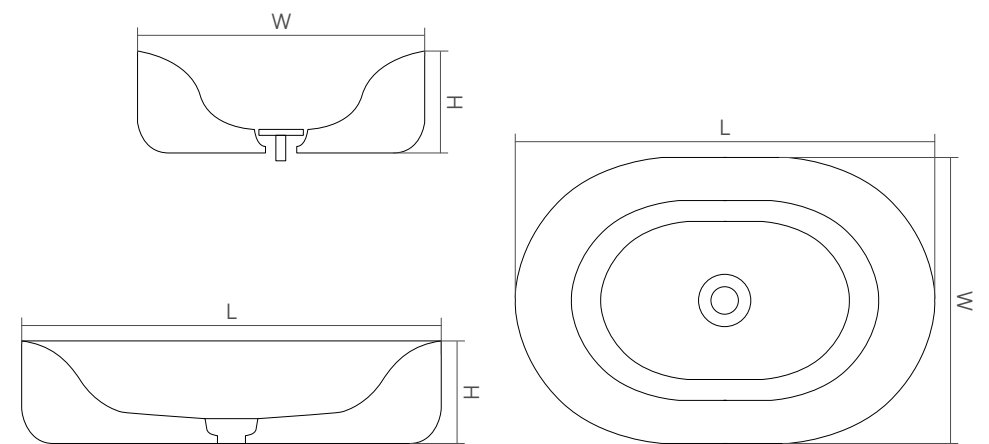

Material: marble

I

II

Size(mm)	L/700	W/450	H/900	133.08	139.50

DD1543 Freestanding basin Palermo

Material: marble		I	II		
Size(mm)	L/545	W/545	H/900	73.58	92.33

Freestanding basin

DD1542 Freestanding basin Genoa

Material: marble		I	II		
Size(mm)	L/400	W/400	H/900	90.67	113.17

Pedestal basin

DD1510 465 Countertop basin Salerno

Material: marble		I	II		
Size(mm)	L/465	W/465	H/130	29.75	34.17

DD1510 650 Countertop basin Salerno

Material: marble		I	II		
Size(mm)	L/650	W/470	H/130	38.33	44.58

DD1511 Countertop basin Forli

Material: marble		I	II		
Size(mm)	L/560	W/380	H/180	42.58	48.50

DD1512 Countertop basin Novara

Material: marble		I	II		
Size(mm)	L/400	W/400	H/150	29.58	33.33

DD1513 Countertop basin Monza

Material: marble		I	II		
Size(mm)	L/615	W/420	H/150	34.33	40.42

DD1514 Countertop basin Bologna

Material: marble		I	II		
Size(mm)	L/450	W/450	H/124	28.92	32.83

DD1515 Countertop basin Taranto