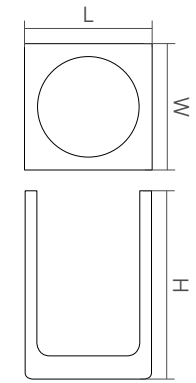

Material: marble		I	II		
Size(mm)	L/650	W/470	H/130	38.33	44.58

DD1511 Countertop basin Forli

Material: marble		I	II		
Size(mm)	L/560	W/380	H/180	42.58	48.50

DD1512 Countertop basin Novara

Material: marble		I	II		
Size(mm)	L/400	W/400	H/150	29.58	33.33

DD1513 Countertop basin Monza

Material: marble		I	II		
Size(mm)	L/615	W/420	H/150	34.33	40.42

DD1514 Countertop basin Bologna

Material: marble		I	II		
Size(mm)	L/450	W/450	H/124	28.92	32.83

DD1515 Countertop basin Taranto

Material:	marble			I	II
Size(mm)	L/800	W/428	H/100	47.33	52.75
	L/1200	W/428	H/100	60.67	68.67

MIA quadro collection

DD1630 Countertop tumbler

Material: marble				I	II
Size(mm)	L/80	W/80	H/120	2.67	2.67

DD1633 Countertop container

Material: marble				I	II
Size(mm)	L/80	W/80	H/80	2.67	2.67

DD1634 Countertop soap dish

Material: marble				I	II
Size(mm)	L/120	W/80	H/30	3.42	3.42

DD1635 Countertop tray

Material: marble				I	II
Size(mm)	L/400	W/200	H/18	5.00	5.00