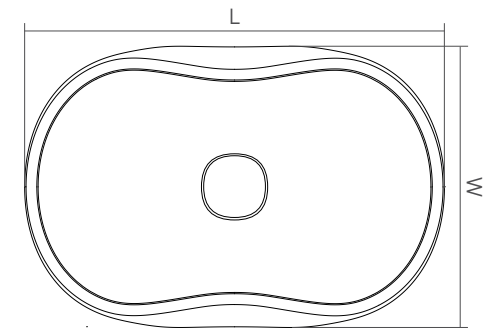

Material: marble

I

II

Size(mm)	L/700	W/450	H/900	133.08	139.50

DD1543 Freestanding basin Palermo

Material: marble		I	II		
Size(mm)	L/545	W/545	H/900	73.58	92.33

Freestanding basin

DD1542 Freestanding basin Genoa

Material: marble		I	II		
Size(mm)	L/400	W/400	H/900	90.67	113.17

Pedestal basin

DD1510 465 Countertop basin Salerno

Material: marble		I	II		
Size(mm)	L/465	W/465	H/130	29.75	34.17

DD1510 650 Countertop basin Salerno

Material: marble		I	II		
Size(mm)	L/650	W/470	H/130	38.33	44.58

DD1511 Countertop basin Forli

Material: marble		I	II		
Size(mm)	L/560	W/380	H/180	42.58	48.50

DD1512 Countertop basin Novara

Material: marble		I	II		
Size(mm)	L/400	W/400	H/150	29.58	33.33

Material: marble		I	II		
Size(mm)	L/160	W/160	H/160	6.75	6.75