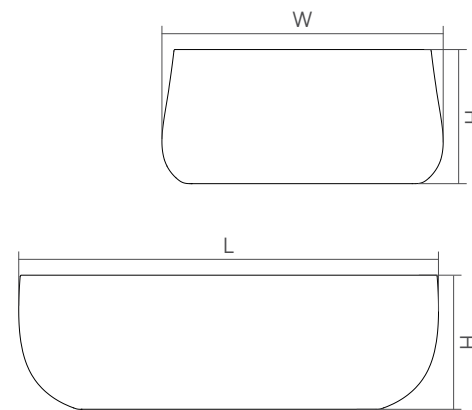

Material: marble

I

II

Size(mm)	L/700	W/450	H/900	133.08	139.50

DD1543 Freestanding basin Palermo

Material: marble		I	II		
Size(mm)	L/545	W/545	H/900	73.58	92.33

Freestanding basin

DD1542 Freestanding basin Genoa

Material: marble		I	II		
Size(mm)	L/400	W/400	H/900	90.67	113.17

Pedestal basin

DD1510 465 Countertop basin Salerno

Material: marble		I	II		
Size(mm)	L/465	W/465	H/130	29.75	34.17

DD1510 650 Countertop basin Salerno

Material: marble		I	II		
Size(mm)	L/650	W/470	H/130	38.33	44.58

DD1511 Countertop basin Forli

Material: marble		I	II		
Size(mm)	L/560	W/380	H/180	42.58	48.50

DD1512 Countertop basin Novara

Material: marble		I	II		
Size(mm)	L/400	W/400	H/150	29.58	33.33

Material: marble		I	II		
Size(mm)	L/160	W/160	H/160	6.75	6.75