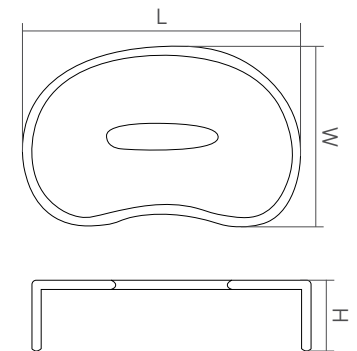

Material: marble				I	II
Size(mm)	L/80	W/80	H/80	2.67	2.67

DD1634 Countertop soap dish

Material: marble				I	II
Size(mm)	L/120	W/80	H/30	3.42	3.42

DD1635 Countertop tray

Material: marble				I	II
Size(mm)	L/400	W/200	H/18	5.00	5.00

DD1631 Countertop container

Material: marble				I	II
Size(mm)	L/80	W/80	H/104	2.67	2.67

DD1632 Countertop soap dish

Material: marble				I	II
Size(mm)	L/160	W/80	H/20	3.42	3.42

DD1636 Countertop container

Material: marble				I	II
Size(mm)	L/80	W/80	H/40	2.67	2.67

DD1637 Countertop tray

Material: marble				I	II
Size(mm)	L/400	W/400	H/18	6.50	6.50

MIA fagiolo collection

DD1650 Countertop tumbler

Material: marble				I	II
Size(mm)	L/110	W/90	H/120	4.67	4.67

DD1651 Countertop tumbler

Material: marble				I	II
Size(mm)	L/165	W/100	H/150	5.42	5.42

DD1656 Countertop tissue dispenser

Material: marble				I	II
Size(mm)	L/298	W/194	H/75	9.83	9.83

DD1652 Countertop soap dish

Material: marble		I	II		
Size(mm)	L/210	W/132	H/18	3.42	3.42