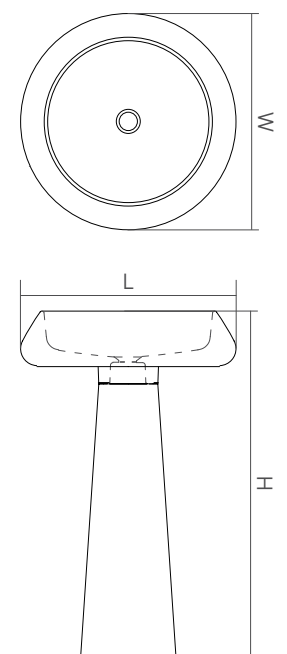

DD1565 Freestanding bathtub Cremona

Material:	marble			I	II
Size(mm)	L/1800	W/950	H/500	659.83	726.67

DD1544 Freestanding basin Napoli

Material: marble		I	II		
Size(mm)	L/450	W/350	H/850	82.33	103.25

DD1549 Freestanding basin Bari

Material: marble

I

II

Size(mm)	L/700	W/450	H/900	133.08	139.50

DD1543 Freestanding basin Palermo

Material: marble		I	II		
Size(mm)	L/545	W/545	H/900	73.58	92.33

Freestanding basin

DD1542 Freestanding basin Genoa

Material: marble		I	II		
Size(mm)	L/400	W/400	H/900	90.67	113.17

Pedestal basin

DD1510 465 Countertop basin Salerno

Material: marble		I	II		
Size(mm)	L/465	W/465	H/130	29.75	34.17

DD1510 650 Countertop basin Salerno

Material: marble		I	II		
Size(mm)	L/650	W/470	H/130	38.33	44.58

DD1511 Countertop basin Forli

Material: marble		I	II		
Size(mm)	L/560	W/380	H/180	42.58	48.50

DD1512 Countertop basin Novara

Material: marble		I	II		
Size(mm)	L/400	W/400	H/150	29.58	33.33