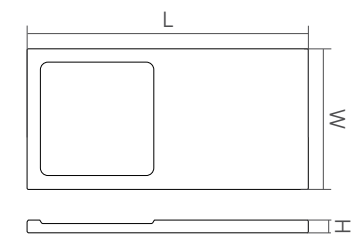

DD1513 Countertop basin Monza

Material: marble		I	II		
Size(mm)	L/615	W/420	H/150	34.33	40.42

DD1514 Countertop basin Bologna

Material: marble		I	II		
Size(mm)	L/450	W/450	H/124	28.92	32.83

DD1515 Countertop basin Taranto

Material:	marble			I	II
Size(mm)	L/800	W/428	H/100	47.33	52.75
	L/1200	W/428	H/100	60.67	68.67

MIA quadro collection

DD1630 Countertop tumbler

Material: marble				I	II
Size(mm)	L/80	W/80	H/120	2.67	2.67

DD1633 Countertop container

Material: marble				I	II
Size(mm)	L/80	W/80	H/80	2.67	2.67

DD1634 Countertop soap dish

Material: marble				I	II
Size(mm)	L/120	W/80	H/30	3.42	3.42

DD1635 Countertop tray

Material: marble				I	II
Size(mm)	L/400	W/200	H/18	5.00	5.00

DD1631 Countertop container

Material: marble				I	II
Size(mm)	L/80	W/80	H/104	2.67	2.67

DD1632 Countertop soap dish

Material: marble				I	II
Size(mm)	L/160	W/80	H/20	3.42	3.42

DD1636 Countertop container

Material: marble				I	II
Size(mm)	L/80	W/80	H/40	2.67	2.67