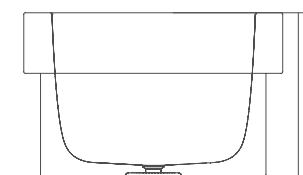

*This marble has a limited annual production and is sold directly from the quarry through an auction system. Price upon request

Freestanding bathtub

Freestanding basin

DD1545 Freestanding basin Prato

Material:	marble		I	II
Size(mm)	L/450	W450	H/900	63.67 78.50

DD1561 Freestanding bathtub Verona

Material:	marble		I	II
Size(mm)	L/1840	W/850	H/540	654.00 720.00

Freestanding bathtub

Freestanding basin

DD1546 Freestanding basin Marsala

Material: marble		I	II
Size(mm)	L/465 W/465 H/900	86.83	109.08

DD1562 Freestanding bathtub Parma

Material: marble		I	II
Size(mm)	L/1680 W/770 H/563	592.42	649.25

Freestanding basin

Freestanding bathtub

DD1547 Freestanding basin Venezia

Material:	marble			I	II
Size(mm)	L/500	W/500	H/850	124.25	157.42