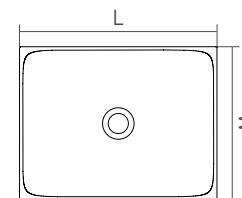

Material:	marble		I	II
Size(mm)	L/560	W/367	H/900	105.42 134.25

DD1560 Freestanding bathtub Milano

Material:	marble		I	II
Size(mm)	L/1700	W/912	H/525	637.75 701.33

DD1548 Freestanding basin Firenze

Material: marble		I	II		
Size(mm)	L/450	W/450	H/850	100.58	127.50

DD1564 Freestanding bathtub Rimini

Material: marble		I	II		
Size(mm)	L/1500	W/1500	H/560	871.08	969.58

Freestanding bathtub

Freestanding basin

DD1540 Freestanding basin Siracusa

Material:	marble			I	II
Size(mm)	L/615	W/420	H/870	119.42	154.58

DD1565 Freestanding bathtub Cremona

Material:	marble			I	II
Size(mm)	L/1800	W/950	H/500	659.83	726.67

DD1544 Freestanding basin Napoli

Material: marble		I	II		
Size(mm)	L/450	W/350	H/850	82.33	103.25

DD1549 Freestanding basin Bari

Material: marble

I

II

Size(mm)	L/700	W/450	H/900	133.08	139.50

DD1543 Freestanding basin Palermo

Material: marble		I	II		
Size(mm)	L/545	W/545	H/900	73.58	92.33

Freestanding basin

DD1542 Freestanding basin Genoa