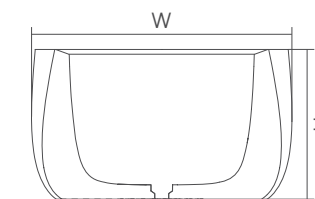

DD1561 Freestanding bathtub Verona

Material:	marble		I	II
Size(mm)	L/1840	W/850	H/540	654.00 720.00

Freestanding bathtub

Freestanding basin

DD1546 Freestanding basin Marsala

Material: marble		I	II
Size(mm)	L/465 W/465 H/900	86.83	109.08

DD1562 Freestanding bathtub Parma

Material: marble		I	II
Size(mm)	L/1680 W/770 H/563	592.42	649.25

Freestanding basin

Freestanding bathtub

DD1547 Freestanding basin Venezia

Material:	marble			I	II
Size(mm)	L/500	W/500	H/850	124.25	157.42

DD1563 Freestanding bathtub Como

Material:	marble			I	II
Size(mm)	L/1600	W/750	H/530	543.92	593.58
	L/1850	W/955	H/530	648.67	713.92

Freestanding basin

Freestanding bathtub

DD1541 Freestanding basin Torino

Material:	marble		I	II
Size(mm)	L/560	W/367	H/900	105.42 134.25

DD1560 Freestanding bathtub Milano

Material:	marble		I	II
Size(mm)	L/1700	W/912	H/525	637.75 701.33

DD1548 Freestanding basin Firenze

Material: marble		I	II		
Size(mm)	L/450	W/450	H/850	100.58	127.50