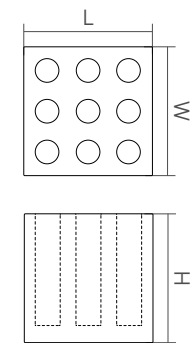

Material: marble		I	II		
Size(mm)	L/650	W/470	H/130	38.33	44.58

DD1511 Countertop basin Forli

Material: marble		I	II		
Size(mm)	L/560	W/380	H/180	42.58	48.50

DD1512 Countertop basin Novara

Material: marble		I	II		
Size(mm)	L/400	W/400	H/150	29.58	33.33

DD1513 Countertop basin Monza

Material: marble		I	II		
Size(mm)	L/615	W/420	H/150	34.33	40.42

DD1514 Countertop basin Bologna

Material: marble		I	II		
Size(mm)	L/450	W/450	H/124	28.92	32.83

DD1515 Countertop basin Taranto

Material:	marble			I	II
Size(mm)	L/800	W/428	H/100	47.33	52.75
	L/1200	W/428	H/100	60.67	68.67

MIA quadro collection

DD1630 Countertop tumbler

Material: marble				I	II
Size(mm)	L/80	W/80	H/120	2.67	2.67

DD1633 Countertop container

Material: marble				I	II
Size(mm)	L/80	W/80	H/80	2.67	2.67

DD1634 Countertop soap dish

Material: marble				I	II
Size(mm)	L/120	W/80	H/30	3.42	3.42

DD1635 Countertop tray

Material: marble				I	II
Size(mm)	L/400	W/200	H/18	5.00	5.00