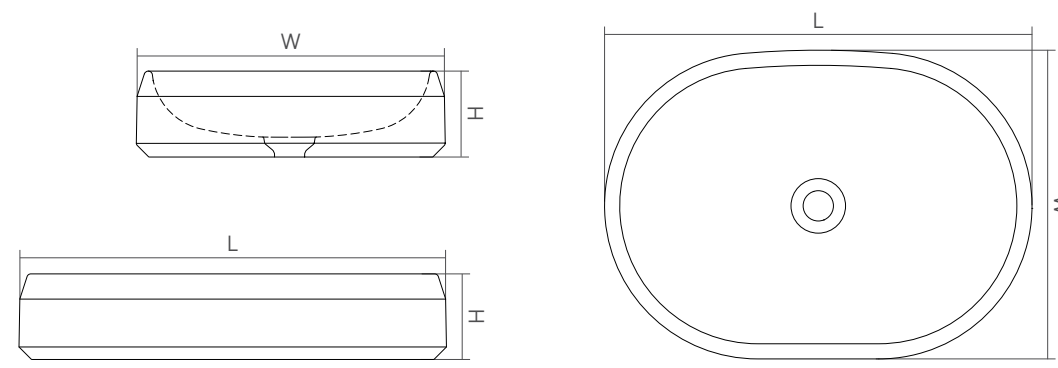

Material: marble

I

II

Size(mm)	L/700	W/450	H/900	133.08	139.50

DD1543 Freestanding basin Palermo

Material: marble		I	II		
Size(mm)	L/545	W/545	H/900	73.58	92.33

Freestanding basin

DD1542 Freestanding basin Genoa

Material: marble		I	II		
Size(mm)	L/400	W/400	H/900	90.67	113.17

Pedestal basin

DD1510 465 Countertop basin Salerno

Material: marble		I	II		
Size(mm)	L/465	W/465	H/130	29.75	34.17

DD1510 650 Countertop basin Salerno

Material: marble		I	II		
Size(mm)	L/650	W/470	H/130	38.33	44.58

DD1511 Countertop basin Forli

Material: marble		I	II		
Size(mm)	L/560	W/380	H/180	42.58	48.50

DD1512 Countertop basin Novara

Material: marble		I	II		
Size(mm)	L/400	W/400	H/150	29.58	33.33

DD1513 Countertop basin Monza

Material: marble		I	II		
Size(mm)	L/615	W/420	H/150	34.33	40.42

DD1514 Countertop basin Bologna

Material: marble		I	II		
Size(mm)	L/450	W/450	H/124	28.92	32.83

DD1515 Countertop basin Taranto