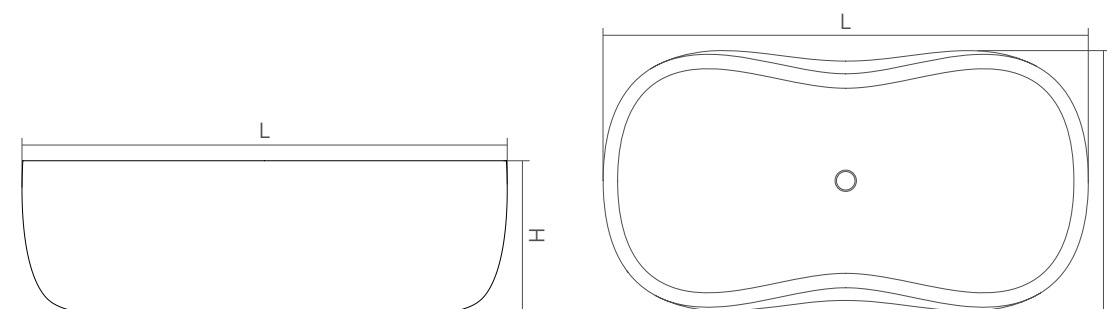

DD1561 Freestanding bathtub Verona

Material:	marble		I	II
Size(mm)	L/1840	W/850	H/540	654.00 720.00

Freestanding bathtub

Freestanding basin

DD1546 Freestanding basin Marsala

Material: marble		I	II
Size(mm)	L/465 W/465 H/900	86.83	109.08

DD1562 Freestanding bathtub Parma

Material: marble		I	II
Size(mm)	L/1680 W/770 H/563	592.42	649.25

Freestanding basin

Freestanding bathtub

DD1547 Freestanding basin Venezia

Material:	marble			I	II
Size(mm)	L/500	W/500	H/850	124.25	157.42

DD1563 Freestanding bathtub Como

Material:	marble			I	II
Size(mm)	L/1600	W/750	H/530	543.92	593.58
	L/1850	W/955	H/530	648.67	713.92

Freestanding basin

Freestanding bathtub

DD1541 Freestanding basin Torino

Material:	marble		I	II
Size(mm)	L/560	W/367	H/900	105.42 134.25

DD1560 Freestanding bathtub Milano

Material:	marble		I	II
Size(mm)	L/1700	W/912	H/525	637.75 701.33

DD1548 Freestanding basin Firenze

Material: marble		I	II		
Size(mm)	L/450	W/450	H/850	100.58	127.50