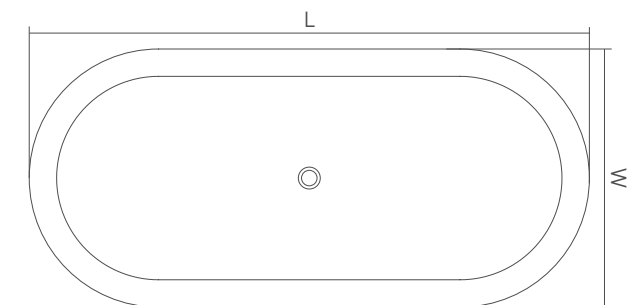

*This marble has a limited annual production and is sold directly from the quarry through an auction system. Price upon request

Freestanding bathtub

Freestanding basin

DD1545 Freestanding basin Prato

Material:	marble		I	II
Size(mm)	L/450	W450	H/900	63.67 78.50

DD1561 Freestanding bathtub Verona

Material:	marble		I	II
Size(mm)	L/1840	W/850	H/540	654.00 720.00

Freestanding bathtub

Freestanding basin

DD1546 Freestanding basin Marsala

Material: marble		I	II
Size(mm)	L/465 W/465 H/900	86.83	109.08

DD1562 Freestanding bathtub Parma

Material: marble		I	II
Size(mm)	L/1680 W/770 H/563	592.42	649.25

Freestanding basin

Freestanding bathtub

DD1547 Freestanding basin Venezia

Material:	marble			I	II
Size(mm)	L/500	W/500	H/850	124.25	157.42

Material:	marble		I	II
Size(mm)	L/560	W/367	H/900	105.42 134.25

DD1560 Freestanding bathtub Milano

Material:	marble		I	II
Size(mm)	L/1700	W/912	H/525	637.75 701.33

DD1548 Freestanding basin Firenze

Material: marble		I	II		
Size(mm)	L/450	W/450	H/850	100.58	127.50