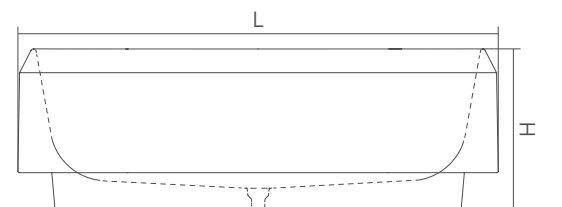

DD1561 Freestanding bathtub Verona

Material:	marble		I	II
Size(mm)	L/1840	W/850	H/540	654.00 720.00

Freestanding bathtub

Freestanding basin

DD1546 Freestanding basin Marsala

Material: marble		I	II
Size(mm)	L/465 W/465 H/900	86.83	109.08

DD1562 Freestanding bathtub Parma

Material: marble		I	II
Size(mm)	L/1680 W/770 H/563	592.42	649.25

Freestanding basin

Freestanding bathtub

DD1547 Freestanding basin Venezia

Material:	marble			I	II
Size(mm)	L/500	W/500	H/850	124.25	157.42

DD1563 Freestanding bathtub Como

Material:	marble			I	II
Size(mm)	L/1600	W/750	H/530	543.92	593.58
	L/1850	W/955	H/530	648.67	713.92

Freestanding basin

Freestanding bathtub

DD1541 Freestanding basin Torino

Material:	marble		I	II
Size(mm)	L/560	W/367	H/900	105.42 134.25

DD1560 Freestanding bathtub Milano

Material:	marble		I	II
Size(mm)	L/1700	W/912	H/525	637.75 701.33

DD1548 Freestanding basin Firenze

Material: marble		I	II		
Size(mm)	L/450	W/450	H/850	100.58	127.50