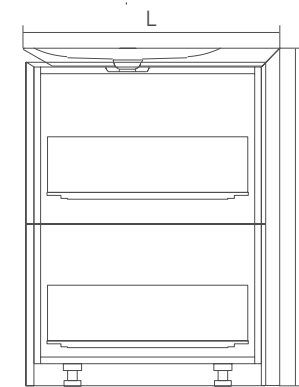

Material:	marble		I	II
Size(mm)	L/560	W/367	H/900	105.42 134.25

DD1560 Freestanding bathtub Milano

Material:	marble		I	II
Size(mm)	L/1700	W/912	H/525	637.75 701.33

DD1548 Freestanding basin Firenze

Material: marble		I	II		
Size(mm)	L/450	W/450	H/850	100.58	127.50

DD1564 Freestanding bathtub Rimini

Material: marble		I	II		
Size(mm)	L/1500	W/1500	H/560	871.08	969.58

Freestanding bathtub

Freestanding basin

DD1540 Freestanding basin Siracusa

Material:	marble			I	II
Size(mm)	L/615	W/420	H/870	119.42	154.58

DD1565 Freestanding bathtub Cremona

Material:	marble			I	II
Size(mm)	L/1800	W/950	H/500	659.83	726.67

DD1544 Freestanding basin Napoli

Material: marble		I	II		
Size(mm)	L/450	W/350	H/850	82.33	103.25

DD1549 Freestanding basin Bari

Material: marble

I

II

Size(mm)	L/700	W/450	H/900	133.08	139.50

DD1543 Freestanding basin Palermo

Material: marble		I	II		
Size(mm)	L/545	W/545	H/900	73.58	92.33

Freestanding basin

DD1542 Freestanding basin Genoa