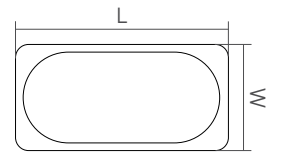

DD1513 Countertop basin Monza

Material: marble		I	II		
Size(mm)	L/615	W/420	H/150	34.33	40.42

DD1514 Countertop basin Bologna

Material: marble		I	II		
Size(mm)	L/450	W/450	H/124	28.92	32.83

DD1515 Countertop basin Taranto

Material:	marble			I	II
Size(mm)	L/800	W/428	H/100	47.33	52.75
	L/1200	W/428	H/100	60.67	68.67

MIA quadro collection

DD1630 Countertop tumbler

Material: marble				I	II
Size(mm)	L/80	W/80	H/120	2.67	2.67

DD1633 Countertop container

Material: marble				I	II
Size(mm)	L/80	W/80	H/80	2.67	2.67

DD1634 Countertop soap dish

Material: marble				I	II
Size(mm)	L/120	W/80	H/30	3.42	3.42

DD1635 Countertop tray

Material: marble				I	II
Size(mm)	L/400	W/200	H/18	5.00	5.00

DD1631 Countertop container

Material: marble				I	II
Size(mm)	L/80	W/80	H/104	2.67	2.67

DD1632 Countertop soap dish

Material: marble				I	II
Size(mm)	L/160	W/80	H/20	3.42	3.42

DD1636 Countertop container

Material: marble				I	II
Size(mm)	L/80	W/80	H/40	2.67	2.67