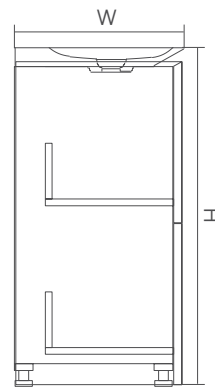

Material:	marble		I	II
Size(mm)	L/560	W/367	H/900	105.42 134.25

DD1560 Freestanding bathtub Milano

Material:	marble		I	II
Size(mm)	L/1700	W/912	H/525	637.75 701.33

DD1548 Freestanding basin Firenze

Material: marble		I	II		
Size(mm)	L/450	W/450	H/850	100.58	127.50

DD1564 Freestanding bathtub Rimini

Material: marble		I	II		
Size(mm)	L/1500	W/1500	H/560	871.08	969.58

Freestanding bathtub

Freestanding basin

DD1540 Freestanding basin Siracusa

Material:	marble			I	II
Size(mm)	L/615	W/420	H/870	119.42	154.58

DD1565 Freestanding bathtub Cremona

Material:	marble			I	II
Size(mm)	L/1800	W/950	H/500	659.83	726.67

DD1544 Freestanding basin Napoli

Material: marble		I	II		
Size(mm)	L/450	W/350	H/850	82.33	103.25

DD1549 Freestanding basin Bari

Material: marble

I

II

Size(mm)	L/700	W/450	H/900	133.08	139.50

DD1543 Freestanding basin Palermo

Material: marble		I	II		
Size(mm)	L/545	W/545	H/900	73.58	92.33

Freestanding basin

DD1542 Freestanding basin Genoa