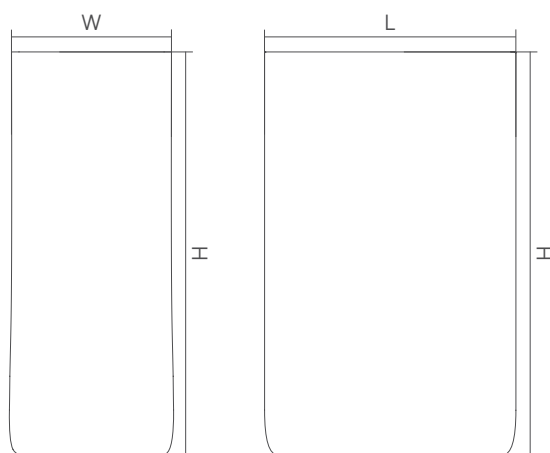

DD1561 Freestanding bathtub Verona

Material:	marble		I	II
Size(mm)	L/1840	W/850	H/540	654.00 720.00

Freestanding bathtub

Freestanding basin

DD1546 Freestanding basin Marsala

Material: marble		I	II
Size(mm)	L/465 W/465 H/900	86.83	109.08

DD1562 Freestanding bathtub Parma

Material: marble		I	II
Size(mm)	L/1680 W/770 H/563	592.42	649.25

Freestanding basin

Freestanding bathtub

DD1547 Freestanding basin Venezia

Material:	marble			I	II
Size(mm)	L/500	W/500	H/850	124.25	157.42

DD1563 Freestanding bathtub Como

Material:	marble			I	II
Size(mm)	L/1600	W/750	H/530	543.92	593.58
	L/1850	W/955	H/530	648.67	713.92

Freestanding basin

Freestanding bathtub

DD1541 Freestanding basin Torino

Material:	marble		I	II
Size(mm)	L/560	W/367	H/900	105.42 134.25

DD1560 Freestanding bathtub Milano

Material:	marble		I	II
Size(mm)	L/1700	W/912	H/525	637.75 701.33

DD1548 Freestanding basin Firenze

Material: marble		I	II		
Size(mm)	L/450	W/450	H/850	100.58	127.50