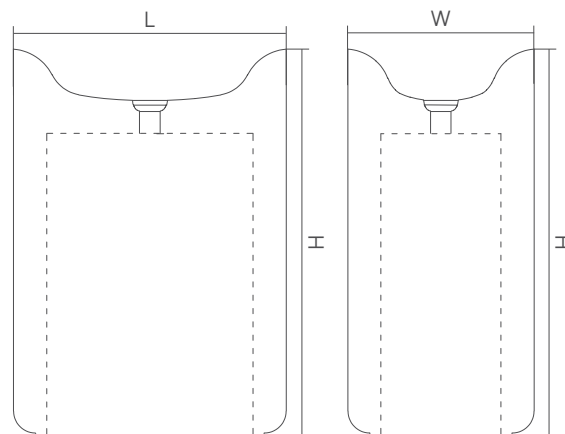

Material:	marble		I	II
Size(mm)	L/560	W/367	H/900	105.42 134.25

DD1560 Freestanding bathtub Milano

Material:	marble		I	II
Size(mm)	L/1700	W/912	H/525	637.75 701.33

DD1548 Freestanding basin Firenze

Material: marble		I	II		
Size(mm)	L/450	W/450	H/850	100.58	127.50

DD1564 Freestanding bathtub Rimini

Material: marble		I	II		
Size(mm)	L/1500	W/1500	H/560	871.08	969.58

Freestanding bathtub

Freestanding basin

DD1540 Freestanding basin Siracusa

Material:	marble			I	II
Size(mm)	L/615	W/420	H/870	119.42	154.58

DD1565 Freestanding bathtub Cremona

Material:	marble			I	II
Size(mm)	L/1800	W/950	H/500	659.83	726.67

DD1544 Freestanding basin Napoli

Material: marble		I	II		
Size(mm)	L/450	W/350	H/850	82.33	103.25

DD1549 Freestanding basin Bari

Material: marble

I

II

Size(mm)	L/700	W/450	H/900	133.08	139.50

DD1543 Freestanding basin Palermo

Material: marble		I	II		
Size(mm)	L/545	W/545	H/900	73.58	92.33

Freestanding basin

DD1542 Freestanding basin Genoa