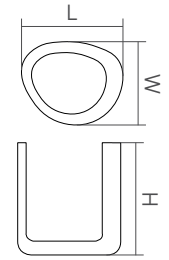

Material: marble				I	II
Size(mm)	L/80	W/80	H/80	2.67	2.67

DD1634 Countertop soap dish

Material: marble				I	II
Size(mm)	L/120	W/80	H/30	3.42	3.42

DD1635 Countertop tray

Material: marble				I	II
Size(mm)	L/400	W/200	H/18	5.00	5.00

DD1631 Countertop container

Material: marble				I	II
Size(mm)	L/80	W/80	H/104	2.67	2.67

DD1632 Countertop soap dish

Material: marble				I	II
Size(mm)	L/160	W/80	H/20	3.42	3.42

DD1636 Countertop container

Material: marble				I	II
Size(mm)	L/80	W/80	H/40	2.67	2.67

DD1637 Countertop tray

Material: marble				I	II
Size(mm)	L/400	W/400	H/18	6.50	6.50

MIA fagiolo collection

DD1650 Countertop tumbler

Material: marble				I	II
Size(mm)	L/110	W/90	H/120	4.67	4.67

DD1651 Countertop tumbler

Material: marble		I	II		
Size(mm)	L/160	W/160	H/160	6.75	6.75