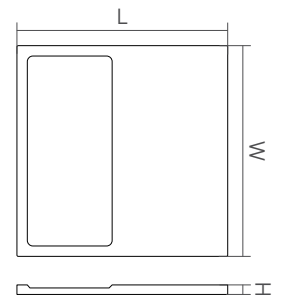

Material: marble				I	II
Size(mm)	L/80	W/80	H/80	2.67	2.67

DD1634 Countertop soap dish

Material: marble				I	II
Size(mm)	L/120	W/80	H/30	3.42	3.42

DD1635 Countertop tray

Material: marble				I	II
Size(mm)	L/400	W/200	H/18	5.00	5.00

DD1631 Countertop container

Material: marble				I	II
Size(mm)	L/80	W/80	H/104	2.67	2.67

DD1632 Countertop soap dish

Material: marble				I	II
Size(mm)	L/160	W/80	H/20	3.42	3.42

DD1636 Countertop container

Material: marble				I	II
Size(mm)	L/80	W/80	H/40	2.67	2.67

DD1637 Countertop tray

Material: marble				I	II
Size(mm)	L/400	W/400	H/18	6.50	6.50

MIA fagiolo collection

DD1650 Countertop tumbler

Material: marble				I	II
Size(mm)	L/110	W/90	H/120	4.67	4.67

DD1651 Countertop tumbler

Material: marble		I	II		
Size(mm)	L/160	W/160	H/160	6.75	6.75