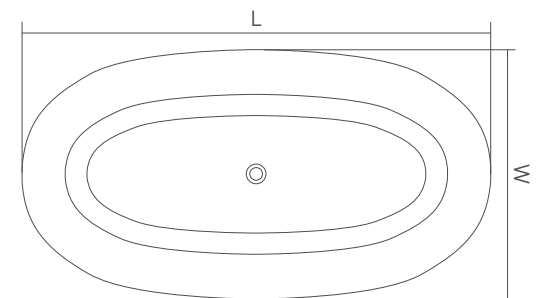

Material:	marble		I	II
Size(mm)	L/560	W/367	H/900	105.42 134.25

DD1560 Freestanding bathtub Milano

Material:	marble		I	II
Size(mm)	L/1700	W/912	H/525	637.75 701.33

DD1548 Freestanding basin Firenze

Material: marble		I	II		
Size(mm)	L/450	W/450	H/850	100.58	127.50

DD1564 Freestanding bathtub Rimini

Material: marble		I	II		
Size(mm)	L/1500	W/1500	H/560	871.08	969.58

Freestanding bathtub

Freestanding basin

DD1540 Freestanding basin Siracusa

Material:	marble			I	II
Size(mm)	L/615	W/420	H/870	119.42	154.58

DD1565 Freestanding bathtub Cremona

Material:	marble			I	II
Size(mm)	L/1800	W/950	H/500	659.83	726.67

DD1544 Freestanding basin Napoli

Material: marble		I	II		
Size(mm)	L/450	W/350	H/850	82.33	103.25

DD1549 Freestanding basin Bari

Material: marble

I

II

Size(mm)	L/700	W/450	H/900	133.08	139.50

DD1543 Freestanding basin Palermo

Material: marble		I	II		
Size(mm)	L/545	W/545	H/900	73.58	92.33

Freestanding basin

DD1542 Freestanding basin Genoa