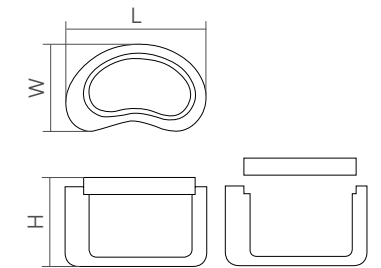

Material: marble				I	II
Size(mm)	L/165	W/100	H/150	5.42	5.42

DD1656 Countertop tissue dispenser

Material: marble				I	II
Size(mm)	L/298	W/194	H/75	9.83	9.83

DD1652 Countertop soap dish

Material: marble		I	II		
Size(mm)	L/210	W/132	H/18	3.42	3.42

DD1653 Countertop tray

Material: marble		I	II		
Size(mm)	L/210	W/132	H/18	3.92	3.92

DD1654 Countertop container with cover

Material: marble		I	II		
Size(mm)	L/110	W/90	H/120	5.42	5.42

DD1655 Countertop container with cover

Material: marble		I	II		
Size(mm)	L/150	W/92	H/85	6.50	6.50

MIA rotondo collection

DD1610 Countertop tumbler

Material: marble		I	II		
Size(mm)	L/100	W/100	H/130	4.67	4.67

DD1611 Countertop tray

Material: marble		I	II		
Size(mm)	L/250	W/160	H/18	3.92	3.92

Material: marble		I	II		
Size(mm)	L/160	W/160	H/160	6.75	6.75