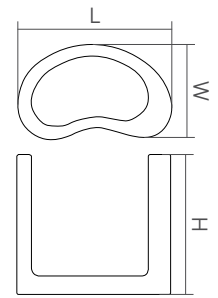

DD1651 Countertop tumbler

Material: marble				I	II
Size(mm)	L/165	W/100	H/150	5.42	5.42