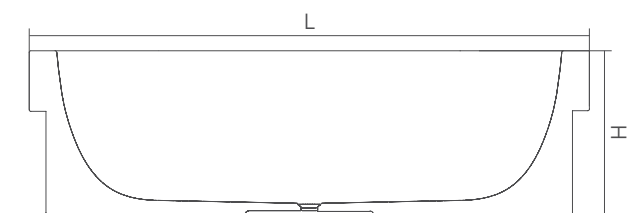

*This marble has a limited annual production and is sold directly from the quarry through an auction system. Price upon request

Freestanding bathtub

Freestanding basin

DD1545 Freestanding basin Prato

Material:	marble		I	II
Size(mm)	L/450	W450	H/900	63.67 78.50

DD1561 Freestanding bathtub Verona

Material:	marble		I	II
Size(mm)	L/1840	W/850	H/540	654.00 720.00

Freestanding bathtub

Freestanding basin

DD1546 Freestanding basin Marsala

Material: marble		I	II
Size(mm)	L/465 W/465 H/900	86.83	109.08

DD1562 Freestanding bathtub Parma

Material: marble		I	II
Size(mm)	L/1680 W/770 H/563	592.42	649.25

Freestanding basin

Freestanding bathtub

DD1547 Freestanding basin Venezia

Material:	marble			I	II
Size(mm)	L/500	W/500	H/850	124.25	157.42

Material:	marble		I	II
Size(mm)	L/560	W/367	H/900	105.42 134.25

DD1560 Freestanding bathtub Milano

Material:	marble		I	II
Size(mm)	L/1700	W/912	H/525	637.75 701.33

DD1548 Freestanding basin Firenze

Material: marble		I	II		
Size(mm)	L/450	W/450	H/850	100.58	127.50