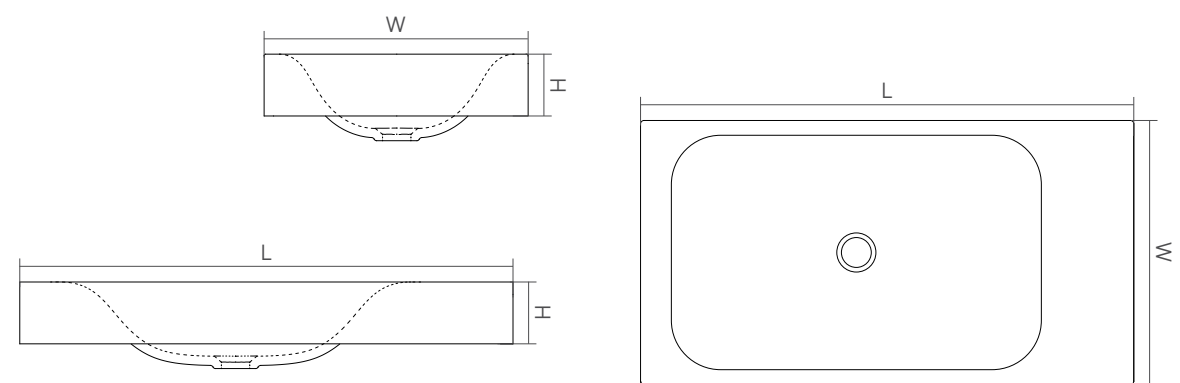

Material: marble		I	II		
Size(mm)	L/400	W/400	H/900	90.67	113.17

Pedestal basin

DD1510 465 Countertop basin Salerno

Material: marble		I	II		
Size(mm)	L/465	W/465	H/130	29.75	34.17

DD1510 650 Countertop basin Salerno

Material: marble		I	II		
Size(mm)	L/650	W/470	H/130	38.33	44.58

DD1511 Countertop basin Forli

Material: marble		I	II		
Size(mm)	L/560	W/380	H/180	42.58	48.50

DD1512 Countertop basin Novara

Material: marble		I	II		
Size(mm)	L/400	W/400	H/150	29.58	33.33

DD1513 Countertop basin Monza

Material: marble		I	II		
Size(mm)	L/615	W/420	H/150	34.33	40.42

DD1514 Countertop basin Bologna

Material: marble		I	II		
Size(mm)	L/450	W/450	H/124	28.92	32.83

DD1515 Countertop basin Taranto

Material:	marble			I	II
Size(mm)	L/800	W/428	H/100	47.33	52.75
	L/1200	W/428	H/100	60.67	68.67

MIA quadro collection

DD1630 Countertop tumbler

Material: marble				I	II
Size(mm)	L/80	W/80	H/120	2.67	2.67

DD1633 Countertop container