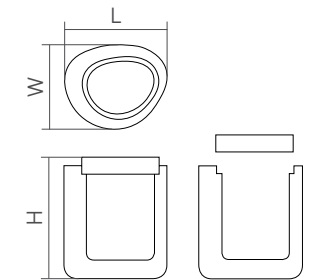

DD1631 Countertop container

Material: marble				I	II
Size(mm)	L/80	W/80	H/104	2.67	2.67

DD1632 Countertop soap dish

Material: marble				I	II
Size(mm)	L/160	W/80	H/20	3.42	3.42

DD1636 Countertop container

Material: marble				I	II
Size(mm)	L/80	W/80	H/40	2.67	2.67

Material: marble				I	II
Size(mm)	L/165	W/100	H/150	5.42	5.42

DD1656 Countertop tissue dispenser

Material: marble				I	II
Size(mm)	L/298	W/194	H/75	9.83	9.83

DD1652 Countertop soap dish

Material: marble		I	II		
Size(mm)	L/210	W/132	H/18	3.42	3.42

DD1653 Countertop tray

Material: marble		I	II		
Size(mm)	L/210	W/132	H/18	3.92	3.92

DD1654 Countertop container with cover

Material: marble		I	II		
Size(mm)	L/110	W/90	H/120	5.42	5.42

DD1655 Countertop container with cover

Material: marble		I	II		
Size(mm)	L/160	W/160	H/160	6.75	6.75