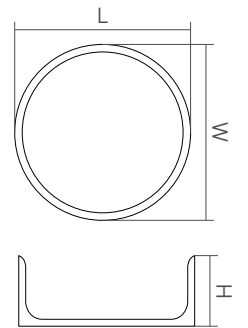

DD1653 Countertop tray

Material: marble		I	II		
Size(mm)	L/210	W/132	H/18	3.92	3.92

DD1654 Countertop container with cover

Material: marble		I	II		
Size(mm)	L/110	W/90	H/120	5.42	5.42

DD1655 Countertop container with cover

Material: marble		I	II		
Size(mm)	L/150	W/92	H/85	6.50	6.50

MIA rotondo collection

DD1610 Countertop tumbler

Material: marble		I	II		
Size(mm)	L/100	W/100	H/130	4.67	4.67

DD1611 Countertop tray

Material: marble		I	II		
Size(mm)	L/250	W/160	H/18	3.92	3.92

DD1613 Countertop container

Material: marble		I	II		
Size(mm)	L/250	W/250	H/100	10.50	10.50

DD1614 Countertop soap dish

Material: marble		I	II		
Size(mm)	L/140	W/140	H/20	2.67	2.67

DD1615 Countertop container

Material: marble		I	II		
Size(mm)	L/160	W/160	H/160	6.75	6.75