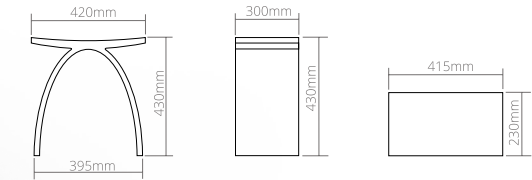

DD3002 Bath stool

| | | | | | |
|--------------------------------|-------|-------|-------|------|------|
| Material: Solid surface | | | | WM | CM |
| Size(mm) | L/400 | W/300 | H/430 | 8.27 | 9.12 |

DD3004 Table with towel holder