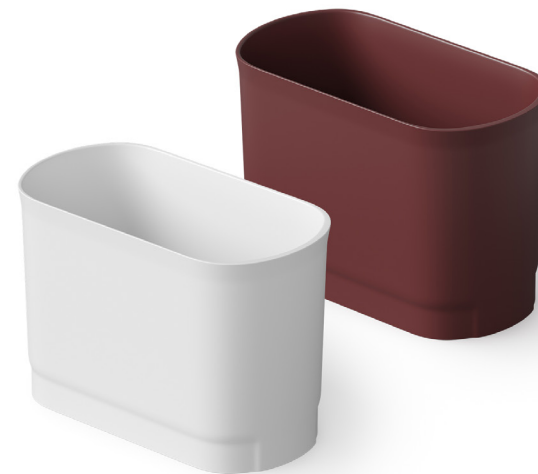

DD8701 Freestanding bathtub

Material:	Solid surface		WM	CM
Size(mm)	L/1100	W/580	H/750	37.35 40.74
Bathtub capacity:	L/1100 (230 L)