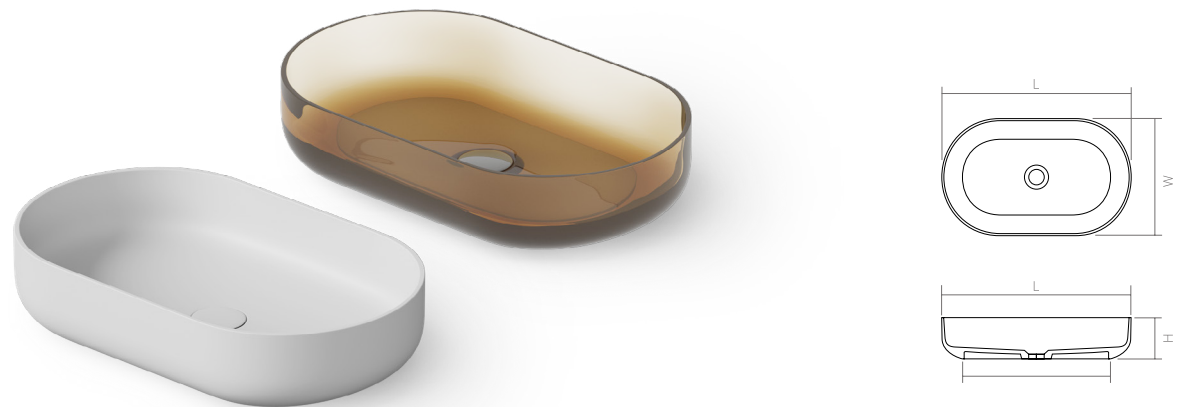

DD9091 Countertop basin

Material: Solid surface / Glasstech		WM	CM	GT		
Size(mm)	L/550	W/340	H/120	6.72	7.29	12.30
WM, CM:	drain and matching cover included