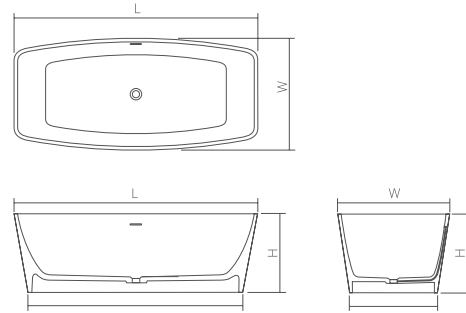

The bathtub is available in Solid Surface material.

DD8618 Freestanding bathtub

Material: Solid surface			WM	CM
Size(mm)	L/1700	W/780	H/550	47.73 52.50
Bathtub capacity:	350 L