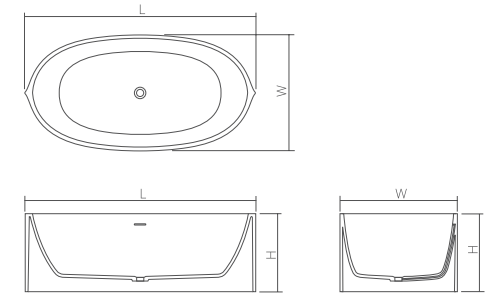

Glasstech

DD8628 Freestanding bathtub

| Material: Solid surface / Glasstech | | | WM | CM | GT | |
|-------------------------------------|----------------|-------|-------|-------|-------|-------|
| Size(mm) | L/1550 | W/750 | H/550 | 41.15 | 45.29 | 84.32 |
| | L/1650 | W/800 | H/580 | 43.70 | 48.05 | 89.09 |
| Bathtub capacity: | L/1550 (250 L) | | | | | |
| | L/1650 (305 L) | | | | | |

The bathtub is available in Solid Surface material.

DD8602 Freestanding bathtub

| | | | | |
|--------------------------------|--------|-------|-------|-------------|
| Material: Solid surface | | | WM | CM |
| Size(mm) | L/1580 | W/700 | H/660 | 45.26 49.78 |
| Bathtub capacity: | 295 L | | | |

Nature collection

The bathtub is available in Solid Surface material.

DD8640 Freestanding bathtub

| | | | | |
|--------------------------------|--------|-------|-------|-------------|
| Material: Solid surface | | | WM | CM |
| Size(mm) | L/1620 | W/820 | H/540 | 49.85 54.83 |
| Bathtub capacity: | 260 L | | | |