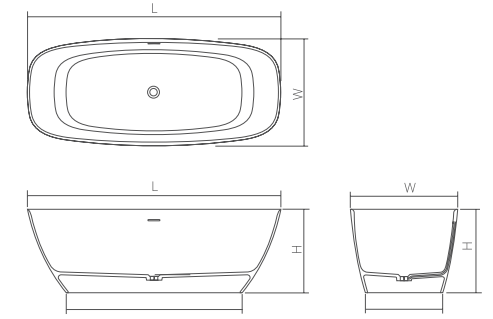

DD8671 Freestanding bathtub

Material: Solid surface / Glasstech	WM	CM		
Size(mm)	L/1700	W/720 H/560	43.48	47.83
Bathtub capacity:	330 L