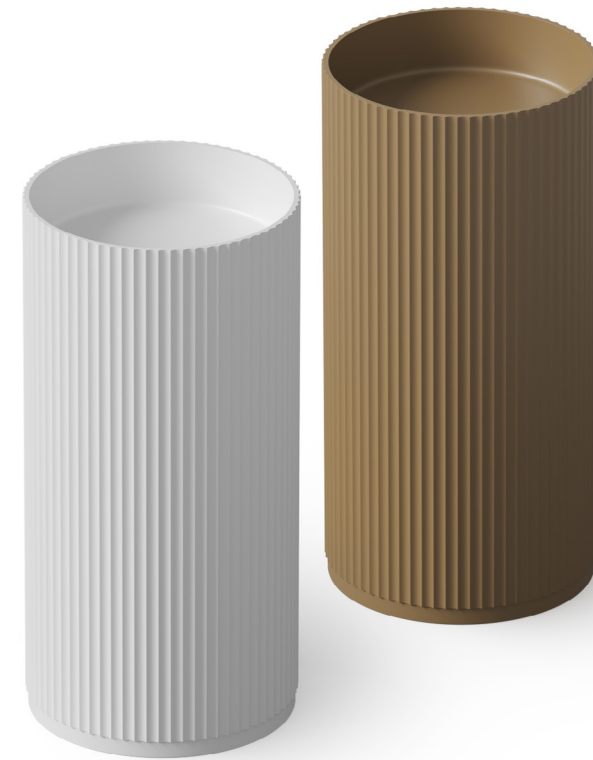

Pedestal basin

DD2803 | Mint
DD8803 | Mint

Pedestal basin

DD2803 | Grey Brown

The sink is available in Solid Surface material.

Solid Surface

Color matt

DD2803 Pedestal Basin