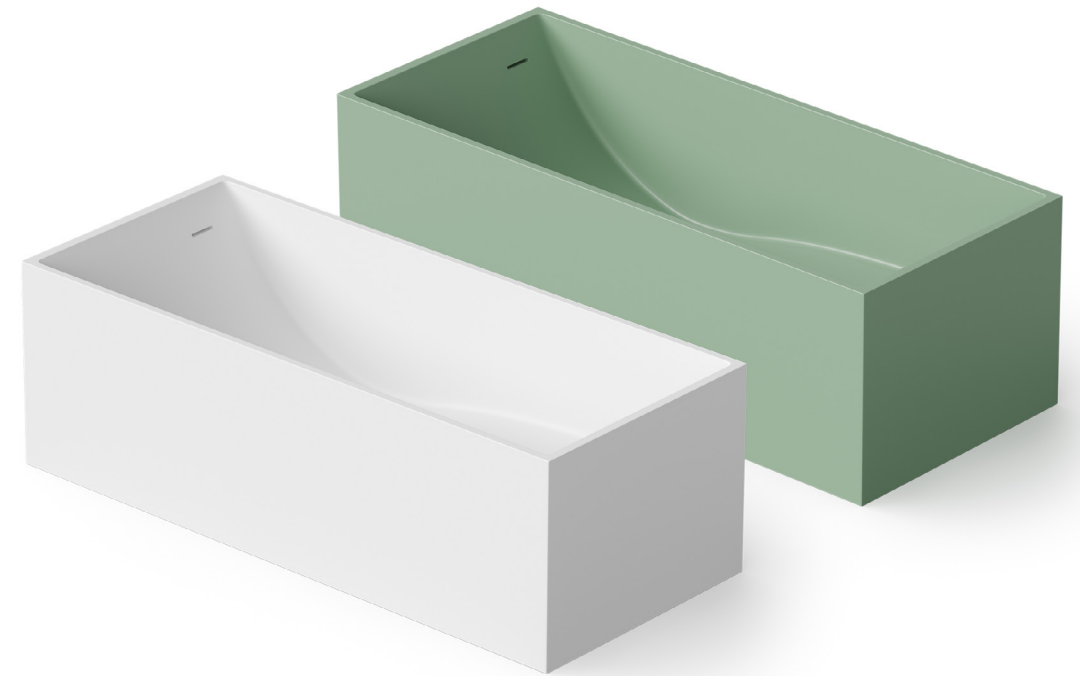

Color matt

Solid Surface