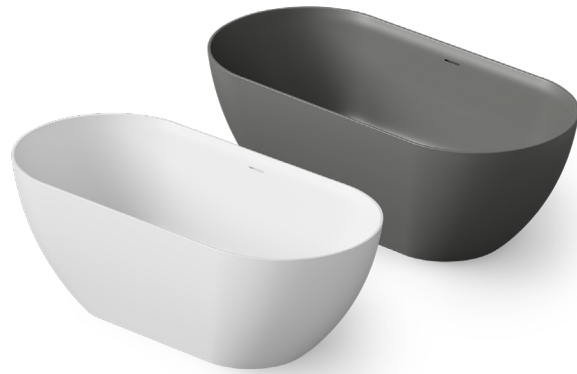

The bathtub is available in Solid Surface material.

DD8919 Freestanding bathtub

Material: Solid surface / Glasstech	WM	CM		
Size(mm)	L/1600	W/750 H/560	37.02	40.73
Bathtub capacity:	260 L