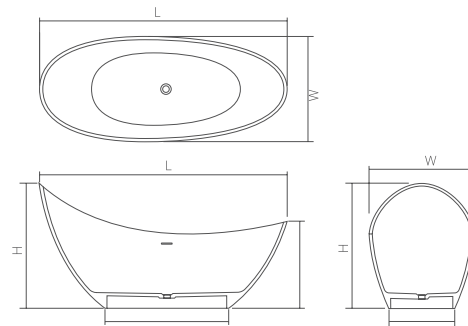

DD8621 Freestanding bathtub

Material:	Solid surface			WM	CM
Size(mm)	L/1860	W/780	H/940	50.48	55.58
Bathtub capacity:	240 L