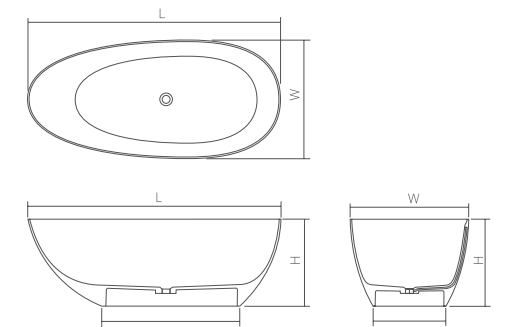

DD8908 Freestanding bathtub

Material: Solid surface / Glasstech WM CM

Size(mm)	L/1300	W/760	H/560	34.47	37.97
	L/1400	W/760	H/560	35.85	39.45
	L/1500	W/760	H/560	37.12	40.83
	L/1600	W/760	H/560	38.61	42.42
	L/1700	W/780	H/560	39.88	43.91

Bathtub capacity: L/1300 (170 L)
L/1400 (200 L)
L/1500 (220 L)
L/1600 (240 L)
L/1700 (270 L)