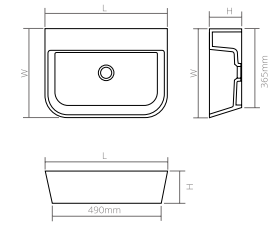

DD9031 Countertop basin

Material: Solid surface				WM	CM
Size(mm)	L/550	W/400	H/145	7.06	7.62
WM, CM:	drain and matching cover included