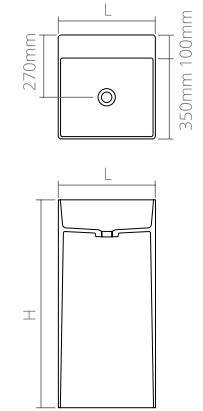

DD2019 Pedestal Basin

Material: Solid surface				WM	CM
Size(mm)	L/420	W/450	H/900	28.69	31.55
WM, CM:	drain and matching cover included