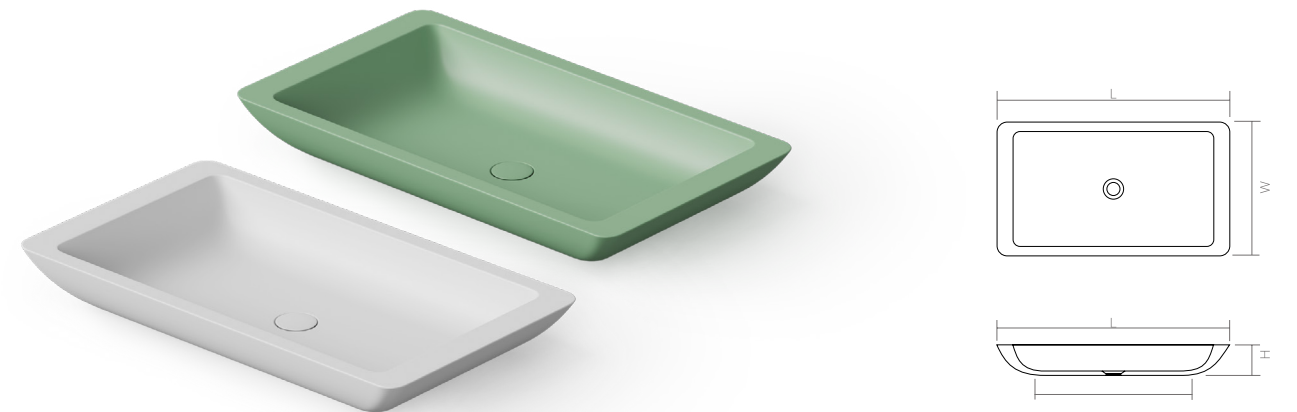

DD9013 Countertop basin

Material: Solid surface	WM	CM
Size(mm) L/800 W/450 H/105	9.09	9.88
WM, CM: drain and matching cover included