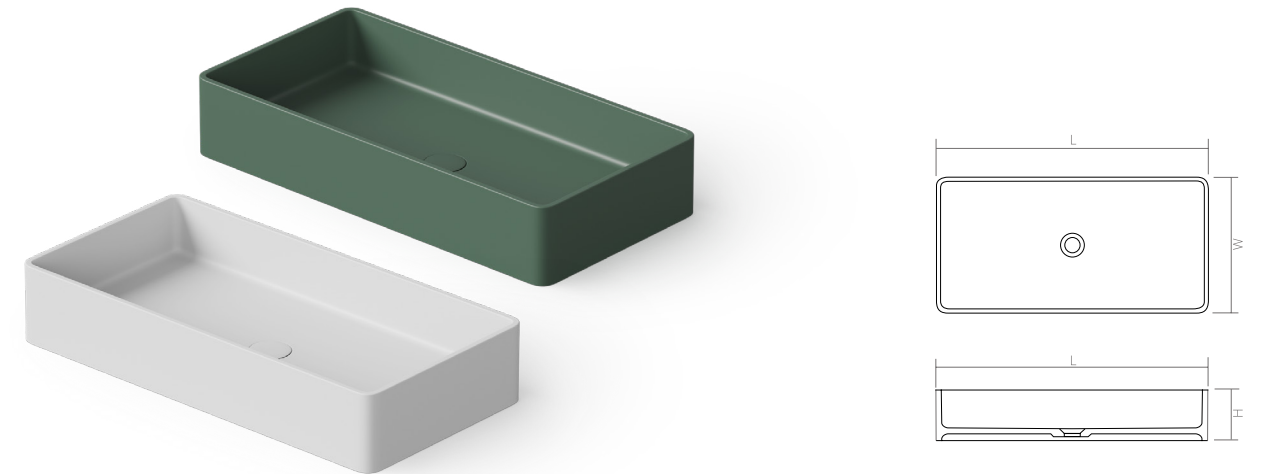

DD9010 Countertop basin

Material: Solid surface / Glasstech		WM	CM	GT
Size(mm)	L/800	W/400	H/145	8.87 9.66 16.12
WM, CM:	drain and matching cover included