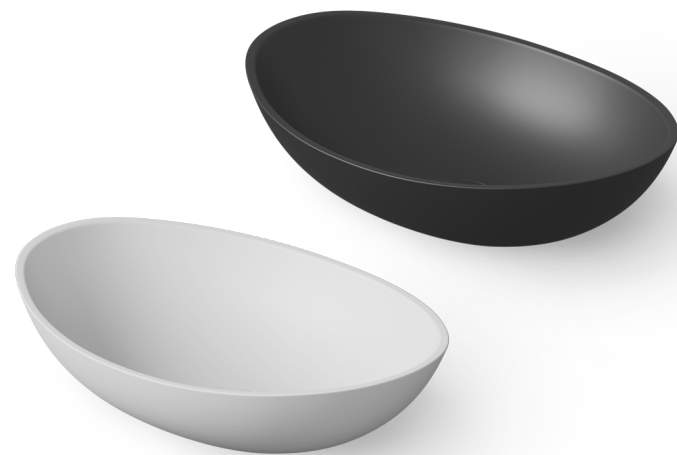

DD9039 Countertop basin

Material:	Solid surface / Glasstech			WM	CM	GT
Size(mm)	L/420	W/340	H/150	6.16	6.72	11.24
	L/550	W/380	H/150	6.72	7.29	12.30
WM, CM:	drain and matching cover included					

DD9039 | Royal Blue