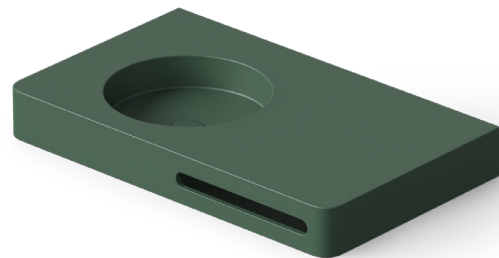

DD9080 Countertop basin

Material: Solid surface	WM	CM
Size(mm) L/800 W/480 H/100	10.67	11.69
WM, CM: drain and matching cover included