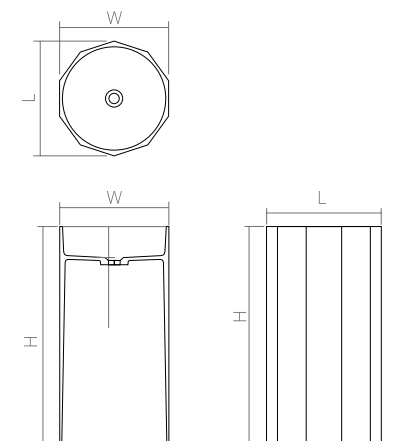

DD2026 | Royal Blue

The sink is available in two versions:
Solid Surface and Glasstech.

DD2026 Pedestal Basin

Material: Solid surface / Glasstech	WM	CM	GT			
Size(mm)	L/480	W/456	H/900	40.55	45.29	57.27
WM, CM:	drain and matching cover included