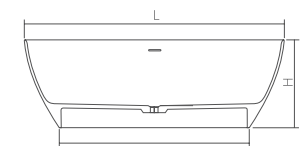

DD8670 Freestanding bathtub

Material:	Solid surface / Glasstech			WM	CM
Size(mm)	L/1500	W/750	H/575	35.00	38.50
	L/1700	W/800	H/575	38.18	42.00
Bathtub capacity:	L/1500 (350 L)				
	L/1700 (420 L)