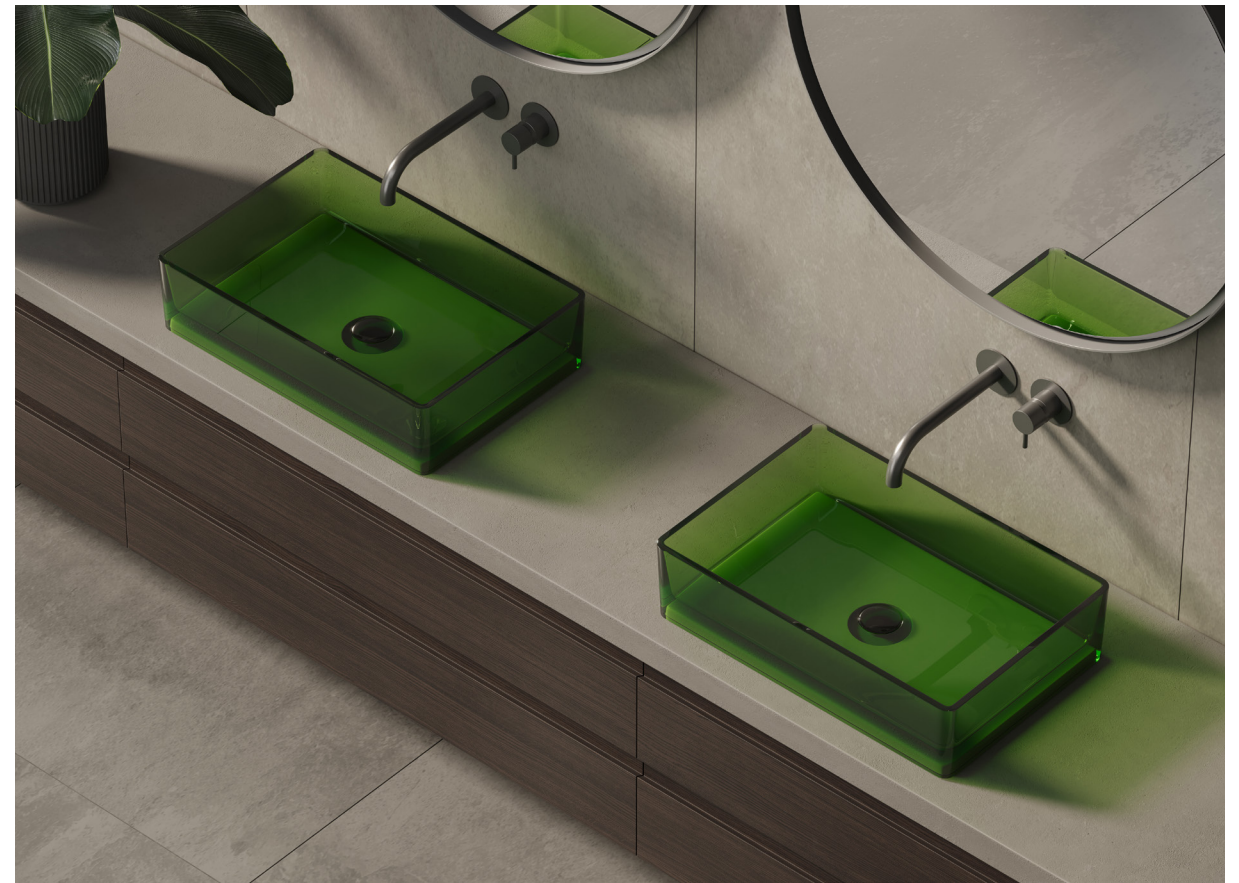

The sink is available in two versions:
Solid Surface and Glasstech.

DD9009 Countertop basin

Material: Solid surface / Glasstech	WM	CM	GT			
Size(mm)	L/600	W/400	H/145	7.96	8.64	13.79
WM, CM:	drain and matching cover included