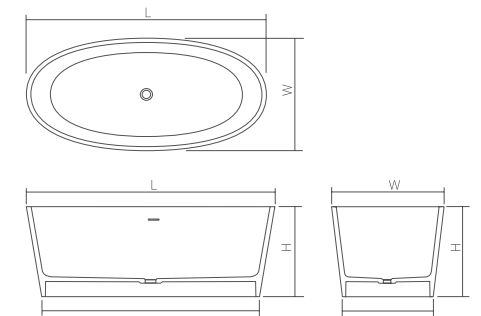

DD8617 Freestanding bathtub

Material: Solid surface / Glasstech			WM	CM	GT
Size(mm)	L/1600	W/750	H/600	43.70	48.05 92.27
	L/1600	W/900	H/580	45.92	50.48 95.45
Bathtub capacity:	W/750 (285 L) W/900 (350 L)