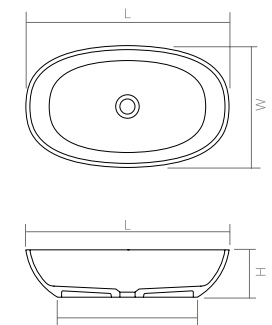

The sink is available in two versions:
Solid Surface and Glasstech.

Solid Surface

Glasstech

DD9078 Countertop basin

| | | | |
|--|------|------|-------|
| Material: Solid surface / Glasstech | WM | CM | GT |
| Size(mm) L/600 W/360 H/140 | 6.72 | 7.29 | 12.30 |
| WM, CM: drain and matching cover included | | | |