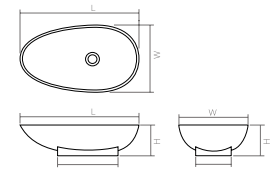

DD9055 Countertop basin

Material: Solid surface				WM	CM
Size(mm)	L/600	W/350	H/160	6.95	7.40
WM, CM:	drain and matching cover included