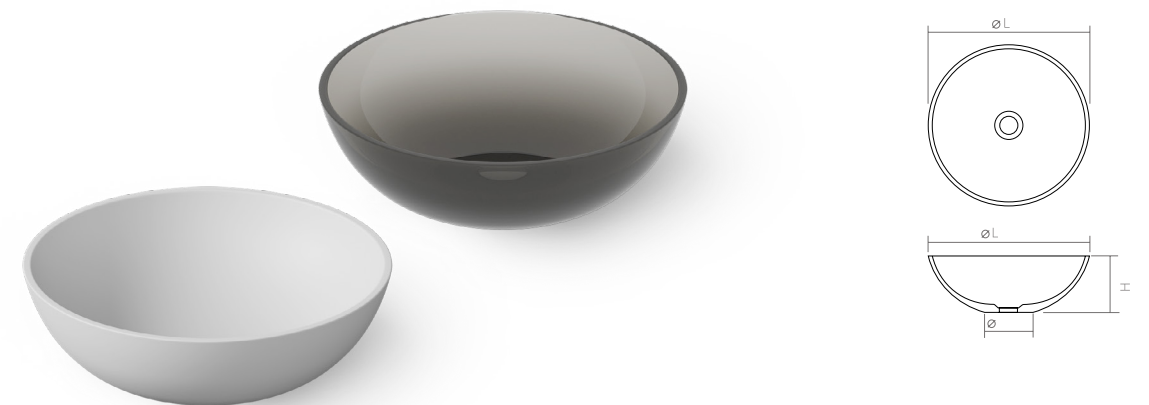

DD9093 | Lake Water Blue

DD9038 | Dark Camel

The sink is available in two versions: Solid Surface and Glasstech.

DD9038 Countertop basin

| Material: Solid surface / Glasstech | | | | WM | CM | GT |
|-------------------------------------|-------|-----------------------------------|-------|------|------|-------|
| Size(mm) | L/300 | W/300 | H/160 | 5.48 | 5.93 | 9.76 |
| | L/400 | W/400 | H/140 | 5.93 | 6.38 | 10.61 |
| | L/420 | W/420 | H/160 | 6.04 | 6.49 | 10.82 |
| | L/500 | W/500 | H/160 | 6.49 | 6.83 | 11.45 |
| WM, CM: | | drain and matching cover included | | | | |