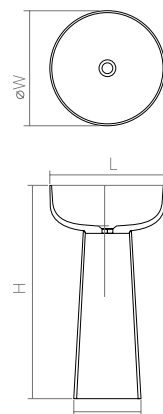

DD2027 | Brown Copper