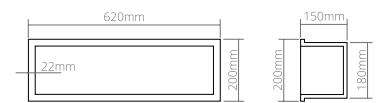

DD3013 Wall cabinet

Material: Solid surface	WM			
Size(mm)	L/620	W/150	H/200	10.54