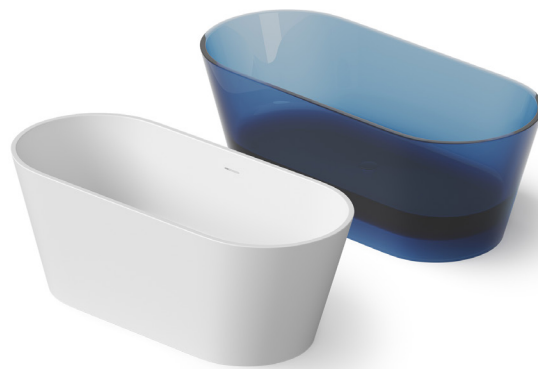

Shadow collection

Shadow collection

The bathtub is available in two versions: Solid Surface and Glasstech.

DD8606 Freestanding bathtub

| | | | |
|--|-------|-------|-------|
| Material: Solid surface / Glasstech | WM | CM | GT |
| Size(mm) L/1600 W/700 H/580 | 38.71 | 42.62 | 84.26 |
| Bathtub capacity: | 230 L | | |