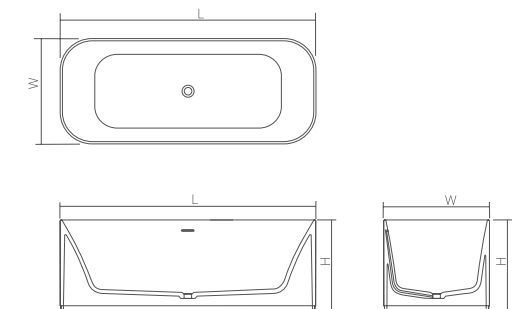

DD8658 Freestanding bathtub

Material: Solid surface			WM	CM
Size(mm)	L/1700	W/700	H/600	53.69 58.81
Bathtub capacity:	305 L