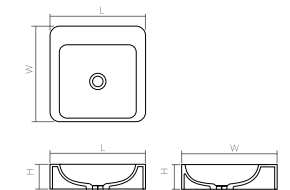

DD9011 Countertop basin

Material: Solid surface				WM	CM
Size(mm)	L/410	W/410	H/105	7.06	7.62
WM, CM:	drain and matching cover included