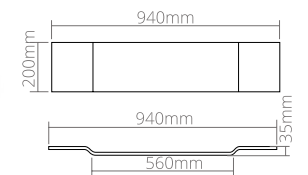

DD3602 Bathtub storage board with sharp angles

Material: Solid surface				WM	CM
Size(mm)	L/940	W/200	H/35	4.98	5.83