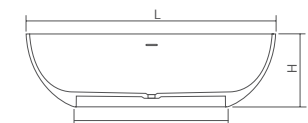

DD8619 Freestanding bathtub

Material:	Solid surface / Glasstech			WM	CM	GT
Size(mm)	L/1400	W/700	H/520	37.33	41.05	77.95
	L/1550	W/770	H/520	39.24	43.17	81.14
	L/1650	W/820	H/520	40.52	44.55	84.32
	L/1780	W/880	H/520	42.42	46.67	87.50
Bathtub capacity:	L/1400 (200 L)					
	L/1550 (255 L)					
	L/1650 (290 L)					
	L/1780 (340 L)