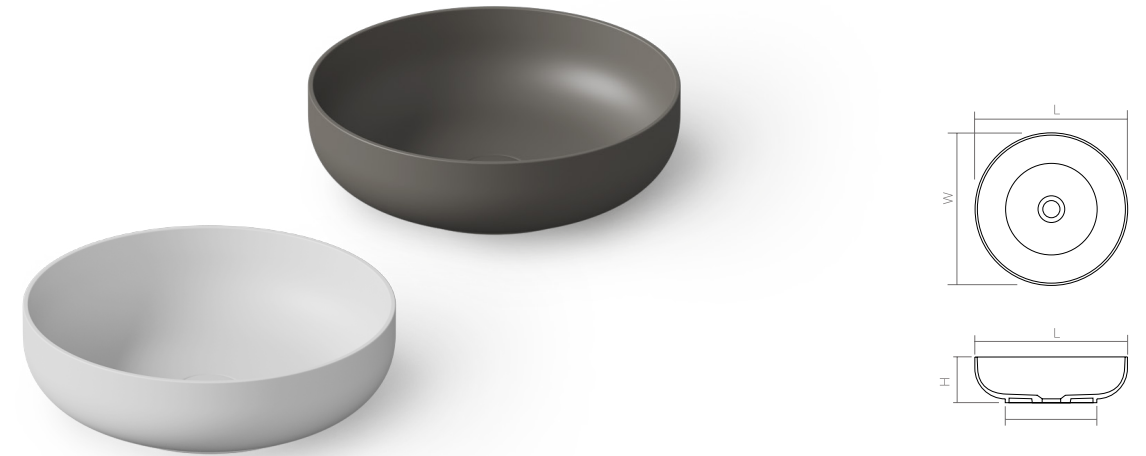

DD9101 Countertop basin

Material:	Solid surface / Glasstech			WM	CM	GT
Size(mm)	L/400	W/400	H/120	6.16	6.72	11.45
WM, CM:	drain and matching cover included