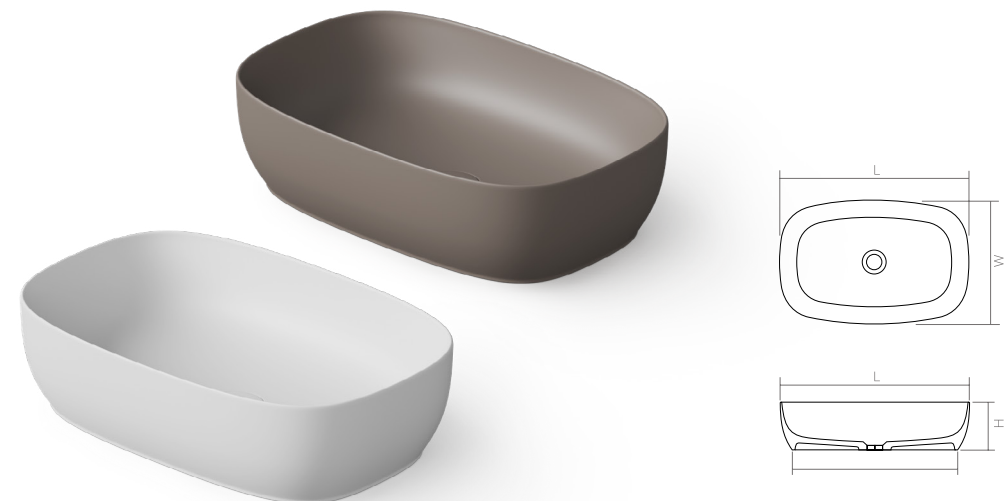

DD9092 | Pomegranate

The sink is available in two versions:
Solid Surface and Glasstech.

DD9092 Countertop basin

| | | | |
|--|-----------------------------------|-------|-------|
| Material: Solid surface / Glasstech | WM | CM | GT |
| Size(mm) | L/550 | W/360 | H/140 |
| WM, CM: | drain and matching cover included | | |