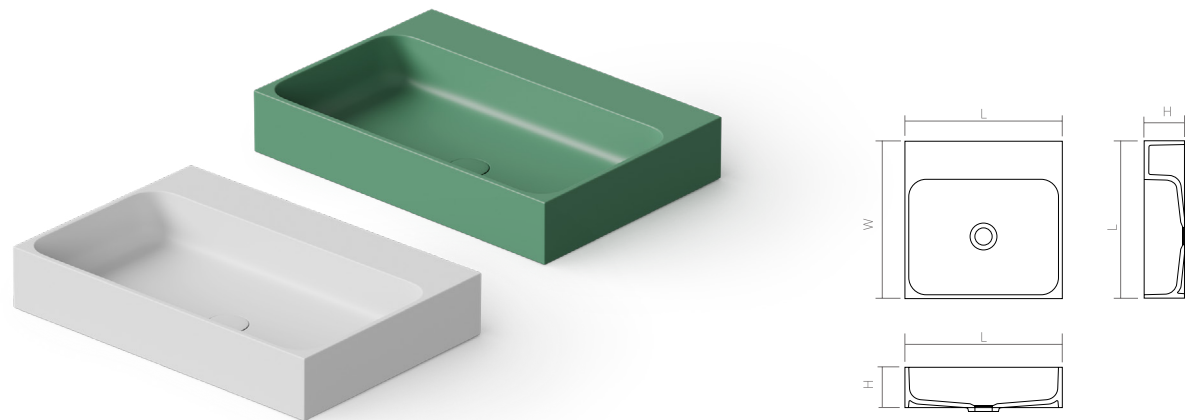

DD9083 Countertop basin

Material: Solid surface		WM	CM	
Size(mm)	L/410	W/410	H/105	7.06 7.51
	L/600	W/410	H/105	7.74 8.08
WM, CM:	drain and matching cover included