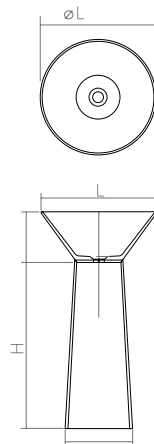

The sink is available in two versions:
Solid Surface and Glasstech.

DD2023 Pedestal Basin

Material: Solid surface / Glasstech	WM	CM	GT
Size(mm)	L/480	W/480	H/900
WM, CM:	drain and matching cover included