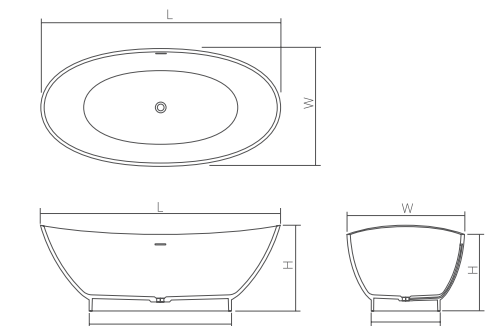

DD8620 Freestanding bathtub

Material:	Solid surface / Glasstech			WM	CM	GT
Size(mm)	L/1550	W/780	H/580	40.52	44.55	84.32
	L/1790	W/880	H/640	44.97	49.42	92.27
Bathtub capacity:	L/1550 (205 L) L/1790 (320 L)