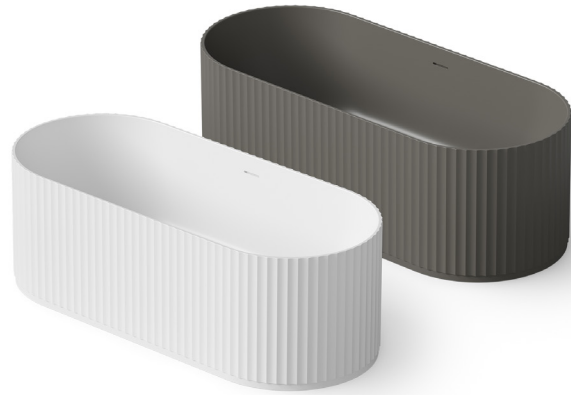

The bathtub is available in Solid Surface material.

DD8803 Freestanding bathtub

Material: Solid surface			WM	CM
Size(mm)	L/1700	W/720	H/560	42.42 46.67
Bathtub capacity:	310 L