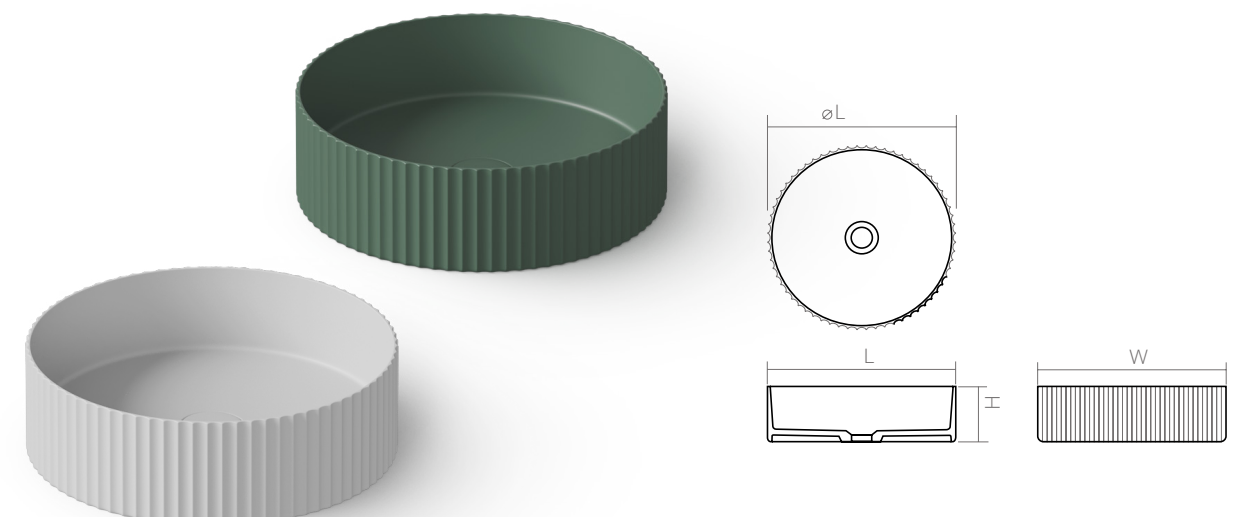

DD9812 Countertop basin

Material: Solid surface				WM	CM
Size(mm)	L/400	W/400	H/120	9.71	10.47
WM, CM:	drain and matching cover included