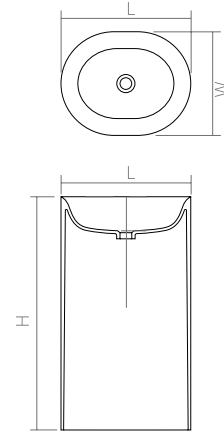

The sink is available in Solid Surface material.

DD2008 Pedestal Basin

Material: Solid surface	WM	CM			
Size(mm)	L/500	W/400	H/900	31.55	34.41
WM, CM:	drain and matching cover included