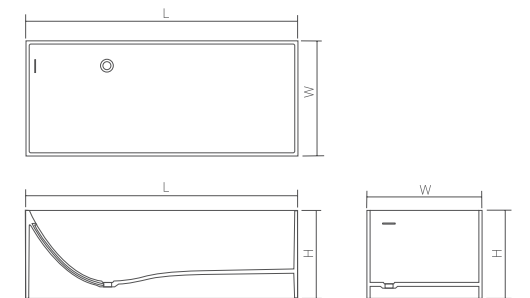

DD8607 | Light Grey

The bathtub is available in Solid Surface material.

Solid Surface

Color matt

DD8607 Freestanding bathtub

| | | | | | |
|--------------------------------|----------------|-------|-------|-------|-------|
| Material: Solid surface | | | | WM | CM |
| Size(mm) | L/1500 | W/780 | H/580 | 44.96 | 49.40 |
| | L/1700 | W/720 | H/550 | 46.46 | 51.13 |
| | L/1800 | W/760 | H/580 | 47.97 | 52.71 |
| Bathtub capacity: | L/1580 (315 L) | | | | |
| | L/1700 (325 L) | | | | |
| | L/1800 (410 L) | | | | |