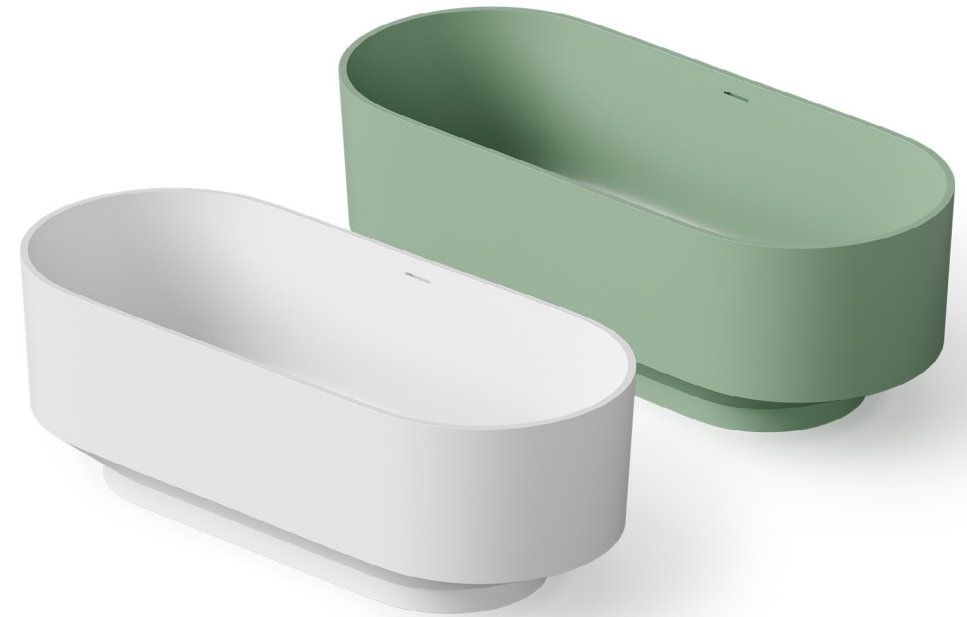

shadow collection

The arched detail creates a significant drop shadow, which gives the impression of a floating sink or bathtub.

DD8675 | Emerald
DD9097 | Emerald

The bathtub is available in two versions:
Solid Surface and Glasstech.