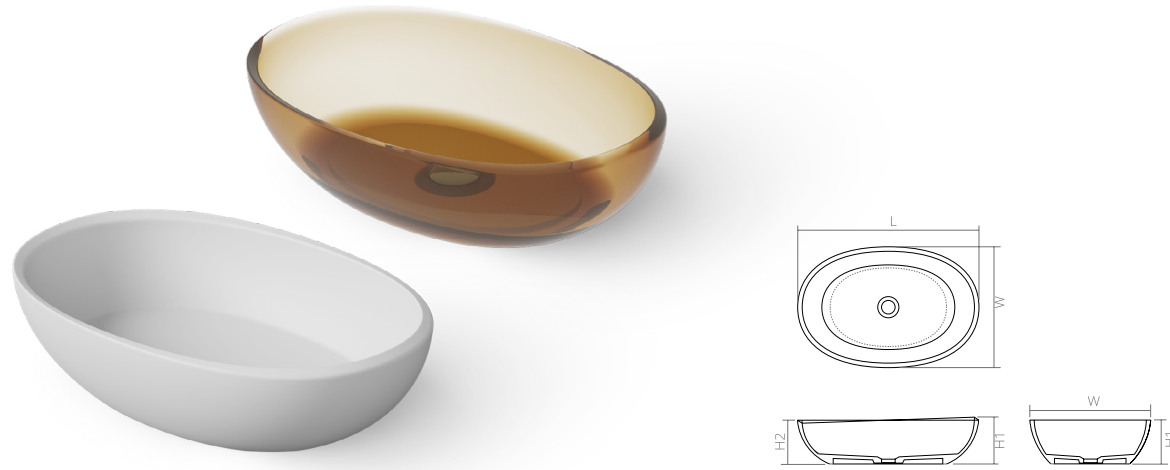

The sink is available in two versions:
Solid Surface and Glasstech.

DD9077 Countertop basin

Material: Solid surface / Glasstech	WM	CM	GT			
Size(mm)	L/600	W/400	H1/155 H2/145	7.17	7.74	13.25
WM, CM:	drain and matching cover included