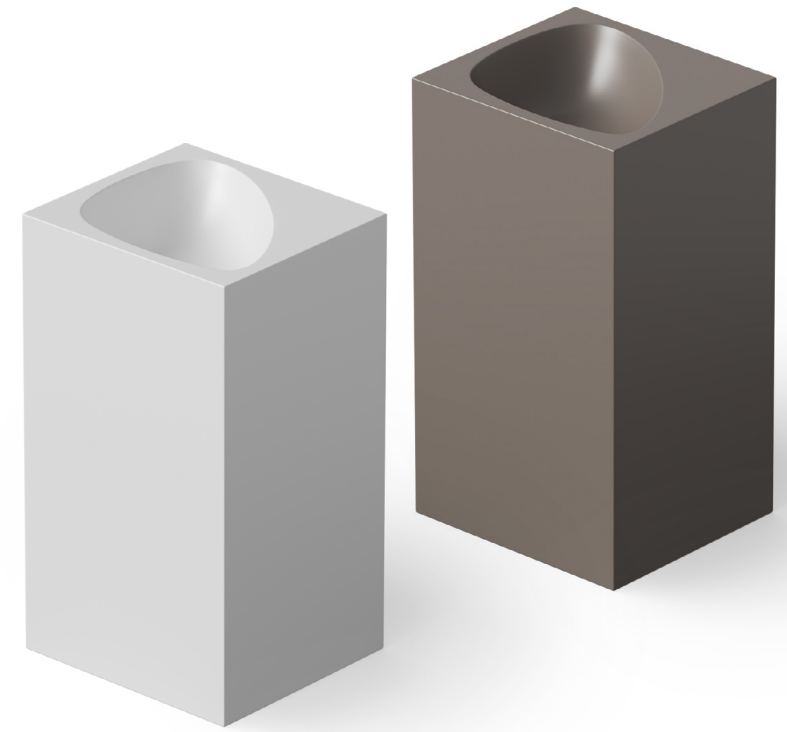

Color matt

The sink is available in two versions:
Solid Surface and Glasstech.

Solid Surface