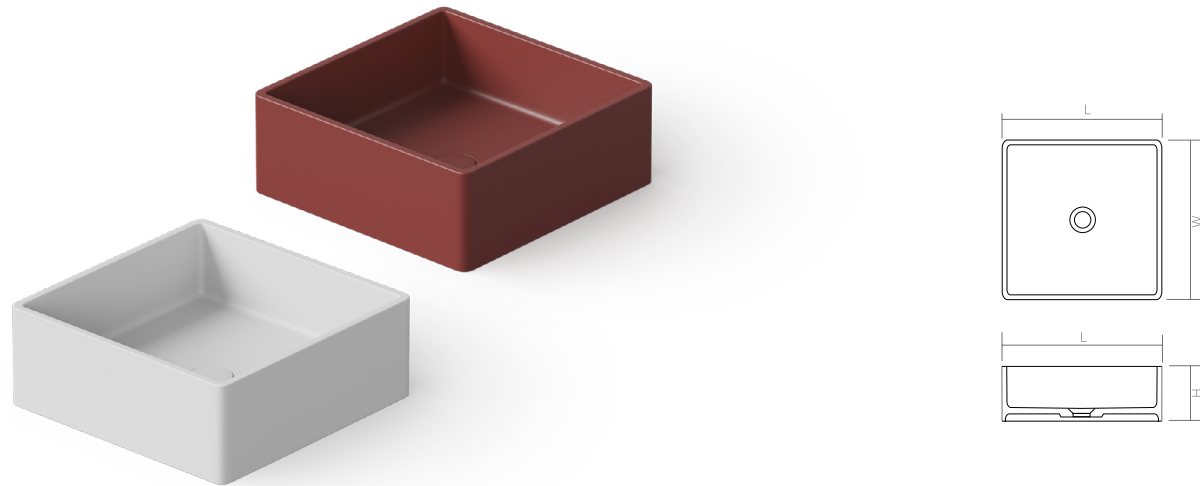

The sink is available in two versions:
Solid Surface and Glasstech.

DD9008 Countertop basin

| | | | | |
|--|-----------------------------------|-------|-------|-----------------|
| Material: Solid surface / Glasstech | | WM | CM | GT |
| Size(mm) | L/400 | W/400 | H/150 | 6.83 7.40 12.30 |
| WM, CM: | drain and matching cover included | | | |