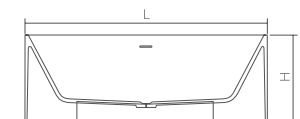

DD8665 | Dark Green

The bathtub is available in Solid Surface material.

Solid Surface

Color matt

DD8665 Freestanding bathtub

| | | | | | |
|--------------------------------|--------|---------|-------|-------|-------|
| Material: Solid surface | | | | WM | CM |
| Size(mm) | L/1600 | W/800 | H/560 | 38.18 | 42.00 |
| | L/1700 | W/800 | H/560 | 40.52 | 44.55 |
| | L/1800 | W/850 | H/560 | 43.06 | 47.41 |
| Bathtub capacity: | L/1600 | (290 L) | | | |
| | L/1700 | (300 L) | | | |
| | L/1800 | (315 L) | | | |