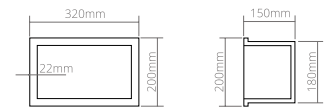

DD3012 Wall cabinet

Material: Solid surface	WM			
Size(mm)	L/320	W/150	H/200	8.28