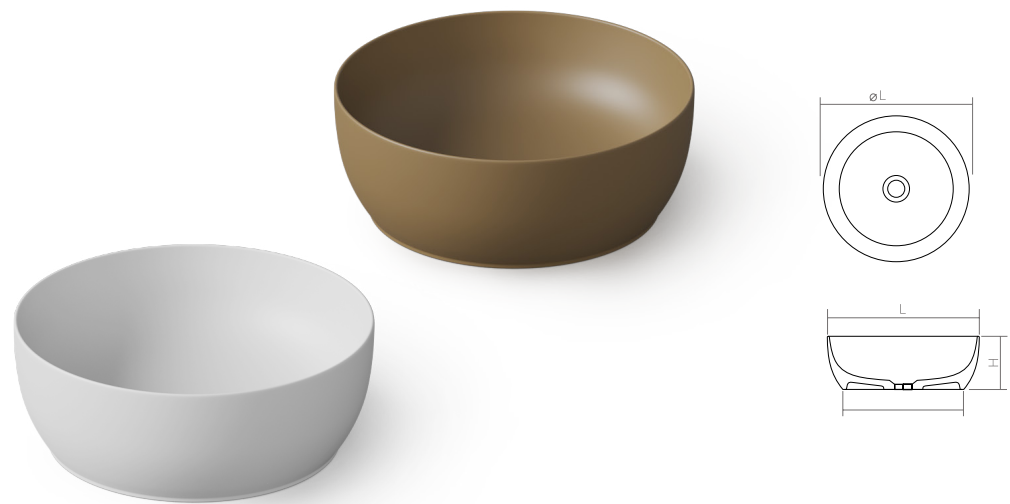

DD9093 | Lake Water Blue