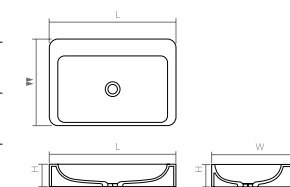

DD9025 Countertop basin

Material: Solid surface				WM	CM
Size(mm)	L/600	W/410	H/105	7.51	8.19
WM, CM:	drain and matching cover included