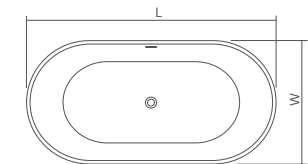

DD8619 Freestanding bathtub

Material:	Solid surface / Glasstech			WM	CM	GT
Size(mm)	L/1400	W/700	H/520	37.33	41.05	77.95
	L/1550	W/770	H/520	39.24	43.17	81.14
	L/1650	W/820	H/520	40.52	44.55	84.32
	L/1780	W/880	H/520	42.42	46.67	87.50
Bathtub capacity:	L/1400 (200 L)					
	L/1550 (255 L)					
	L/1650 (290 L)					
	L/1780 (340 L)