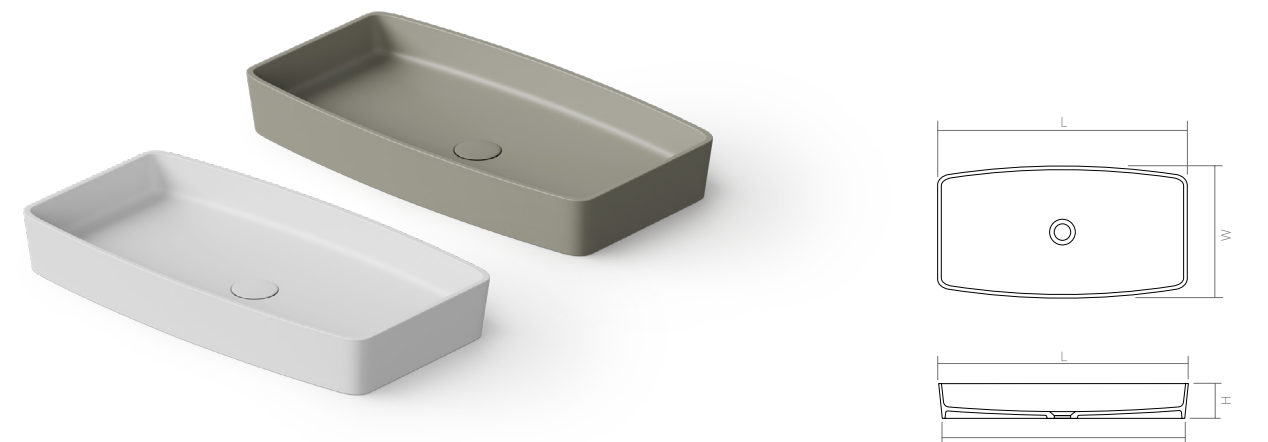

DD9001 Countertop basin

Material: Solid surface		WM	CM	
Size(mm)	L/680	W/360	H/95	6.95 7.40
WM, CM:	drain and matching cover included