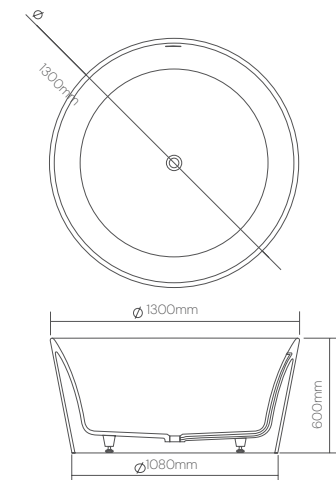

DD8612 | Light Grey

The bathtub is available in Solid Surface material.

DD8612 Freestanding bathtub

| | | | | | |
|--------------------------------|--------|--------|-------|-------|-------|
| Material: Solid surface | | WM | CM | | |
| Size(mm) | L/1350 | W/1350 | H/490 | 61.94 | 68.09 |
| Bathtub capacity: | 355 L | | | | |

The bathtub is available in Solid Surface material.

DD8626 Freestanding bathtub

| | | | | | |
|--------------------------------|--------|--------|-------|-------|-------|
| Material: Solid surface | | WM | CM | | |
| Size(mm) | L/1300 | W/1300 | H/600 | 65.59 | 72.14 |
| Bathtub capacity: | 320 L | | | | |