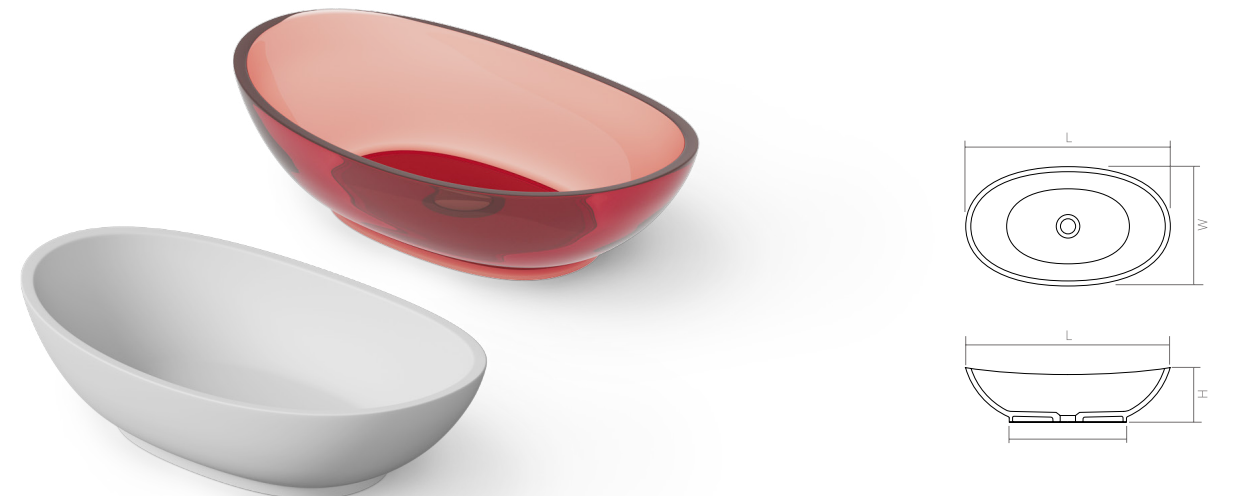

DD9037 Countertop basin

Material: Solid surface / Glasstech	WM	CM	GT
Size(mm)	L/600	W/350	H/160
WM, CM:	drain and matching cover included