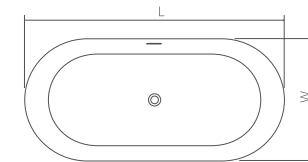

DD8670 Freestanding bathtub

Material:	Solid surface / Glasstech			WM	CM
Size(mm)	L/1500	W/750	H/575	35.00	38.50
	L/1700	W/800	H/575	38.18	42.00
Bathtub capacity:	L/1500 (350 L)				
	L/1700 (420 L)