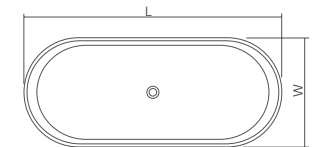

DD8675 Freestanding bathtub

Material: Solid surface / Glasstech	WM	CM	GT
Size(mm) L/1700 W/720 H/560	44.55	50.91	103.41
Bathtub capacity: 390 L