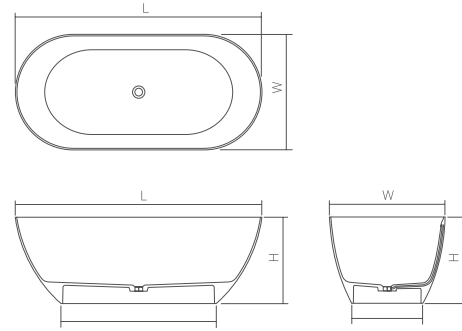

The bathtub is available in Solid Surface material.

DD8919 Freestanding bathtub

Material: Solid surface / Glasstech	WM	CM		
Size(mm)	L/1600	W/750 H/560	37.02	40.73
Bathtub capacity:	260 L