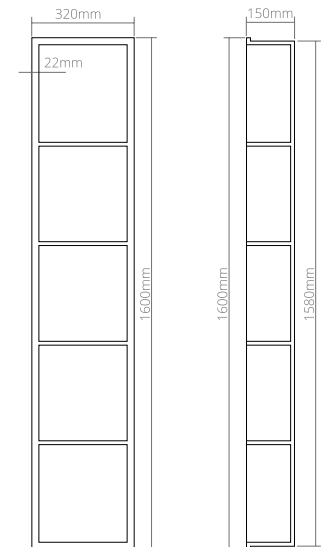

DD3017 Wall cabinet

Material: Solid surface WM

Size(mm) L/320 W/150 H/1600 21.54