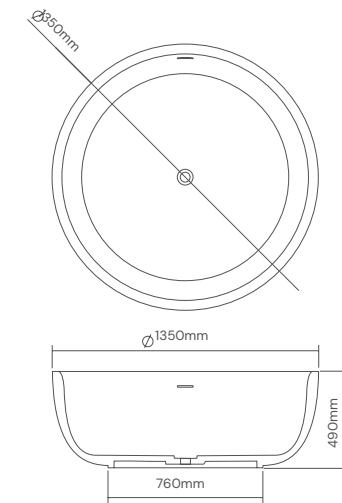

DD8610 | Smoky Black

The bathtub is available in two versions:
Solid Surface and Glasstech.

Solid Surface

Color matt

DD8610 Freestanding bathtub

| | | | |
|--|----------------------------------|------------------|--------------------------------|
| Material: Solid surface / Glasstech | WM | CM | GT |
| Size(mm) | L/1500 L/1900 | W/1500 W/1900 | H/520 H/550 |
| Bathtub capacity: | L/1500 (560 L) L/1900 (780 L) | 54.09 105.42 | 59.39 115.97 103.41 - |

DD8612 | Light Grey

The bathtub is available in Solid Surface material.

DD8612 Freestanding bathtub

| | | | | | |
|--------------------------------|--------|--------|-------|-------|-------|
| Material: Solid surface | | WM | CM | | |
| Size(mm) | L/1350 | W/1350 | H/490 | 61.94 | 68.09 |
| Bathtub capacity: | 355 L | | | | |

The bathtub is available in Solid Surface material.

DD8626 Freestanding bathtub

| | | | | | |
|--------------------------------|--------|--------|-------|-------|-------|
| Material: Solid surface | | WM | CM | | |
| Size(mm) | L/1300 | W/1300 | H/600 | 65.59 | 72.14 |
| Bathtub capacity: | 320 L | | | | |