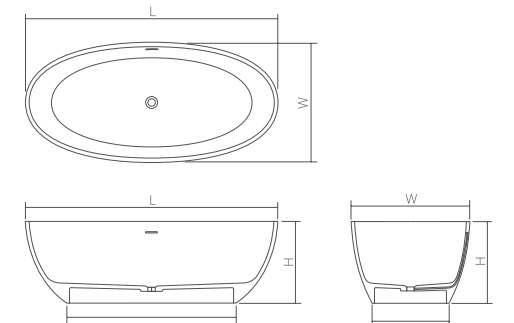

DD8647 Freestanding bathtub

Material: Solid surface / Glasstech	WM	CM	GT
Size(mm) L/1700 W/800 H/550	43.70	48.05	89.09
Bathtub capacity: 290 L