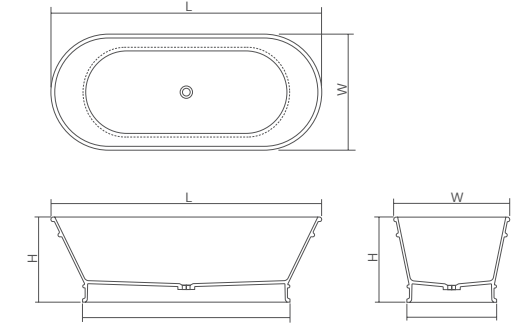

DD8674 Freestanding bathtub

Material: Solid surface	WM
Size(mm) L/1750 W/750 H/550	38.48
Color: White matt	
Bathtub capacity:	340 L