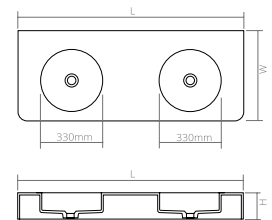

DD9081 Countertop basin

Material: Solid surface	WM	CM
Size(mm) L/1200 W/480 H/140	13.05	14.29
WM, CM: drain and matching cover included