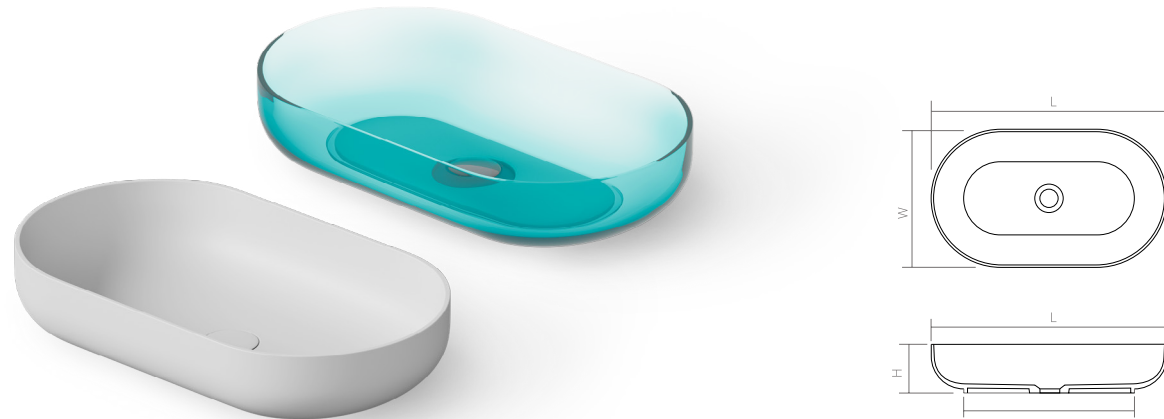

The sink is available in two versions:
Solid Surface and Glasstech.

DD9104 Countertop basin

Material: Solid surface / Glasstech		WM	CM	GT		
Size(mm)	L/580	W/340	H/120	6.72	7.29	12.20
WM, CM:	drain and matching cover included