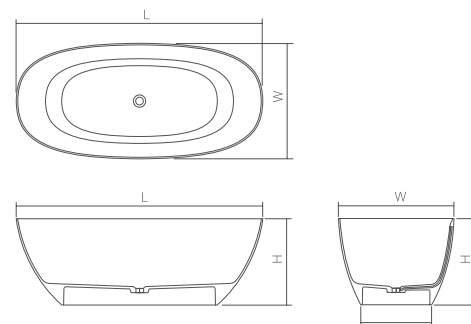

The bathtub is available in Solid Surface material.

DD8671 Freestanding bathtub

| | | | | |
|--|--------|-------------|-------|-------|
| Material: Solid surface / Glasstech | WM | CM | | |
| Size(mm) | L/1700 | W/720 H/560 | 43.48 | 47.83 |
| Bathtub capacity: | 330 L | | | |

Edge collection

Edge collection

The bathtub is available in Solid Surface material.

DD8928 Freestanding bathtub

| | | | | |
|--|--|-------------|-------|-------|
| Material: Solid surface / Glasstech | WM | CM | | |
| Size(mm) | L/1300 | W/700 H/560 | 35.64 | 39.24 |
| | L/1400 | W/720 H/560 | 36.48 | 40.09 |
| | L/1500 | W/730 H/560 | 37.33 | 41.05 |
| | L/1600 | W/760 H/560 | 38.29 | 42.11 |
| | L/1700 | W/780 H/560 | 39.35 | 43.27 |
| Bathtub capacity: | L/1300 (200 L) L/1400 (230 L) L/1500 (255 L) L/1600 (275 L) L/1700 (300 L) | | | |