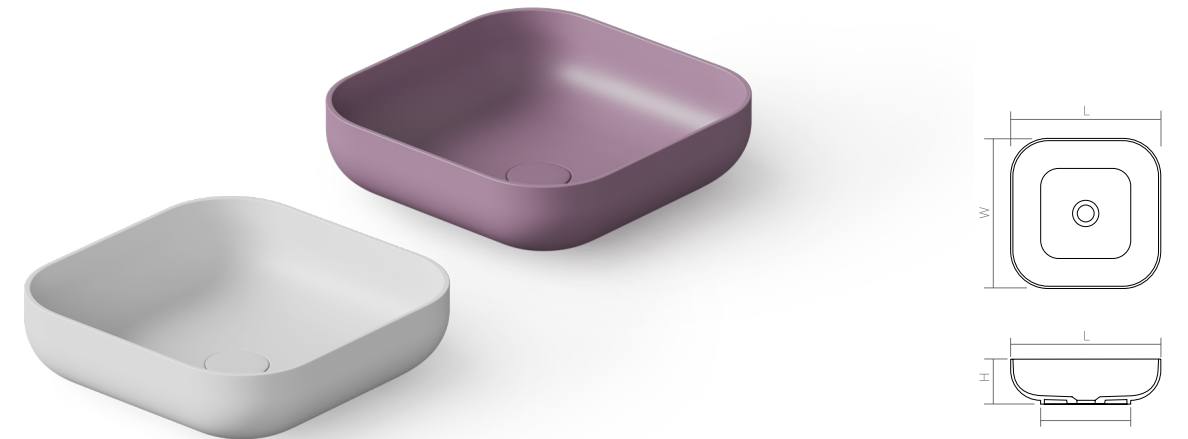

DD9102 Countertop basin

Material: Solid surface / Glasstech		WM	CM	GT		
Size(mm)	L/400	W/400	H/120	6.27	6.83	11.67
WM, CM:	drain and matching cover included