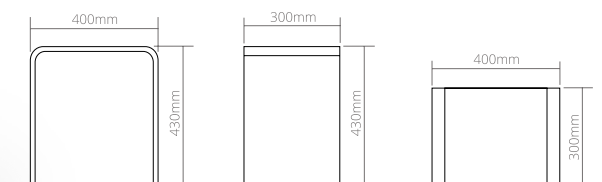

DD3002 Bath stool

| | | | | | |
|--------------------------------|-------|-------|-------|------|------|
| Material: Solid surface | | | | WM | CM |
| Size(mm) | L/400 | W/300 | H/430 | 8.27 | 9.12 |

DD3004 Table with towel holder