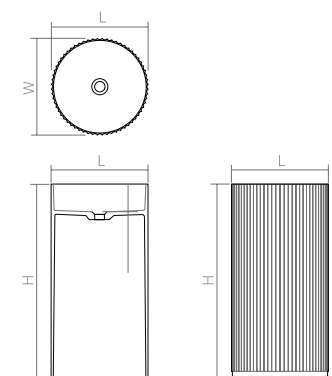

| | | |
|--------------------------------|-----------------------------------|-------------|
| Material: Solid surface | WM | CM |
| Size(mm) | L/450 | W/450 H/900 |
| WM, CM: | drain and matching cover included | |