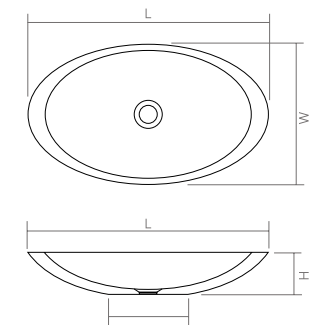

The sink is available in Solid Surface material.

DD9003 Countertop basin

| | | |
|--|------|------|
| Material: Solid surface | WM | CM |
| Size(mm) L/425 W/425 H/105 | 6.72 | 7.29 |
| WM, CM: drain and matching cover included | | |