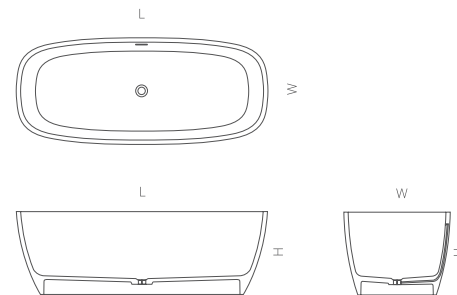

DD8632 Freestanding bathtub

Material: Solid surface / Glasstech			WM	CM	GT
Size(mm)	L/1700	W/720	H/560	44.55	49.00 89.09
Bathtub capacity:	315 L