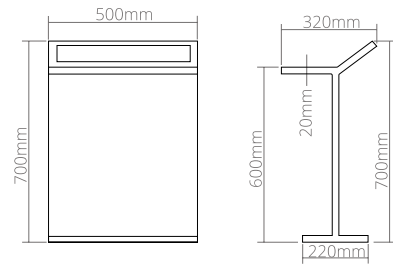

DD3004 Table with towel holder

Material: Solid surface				WM	CM
Size(mm)	L/500	W/320	H/700	15.70	16.97