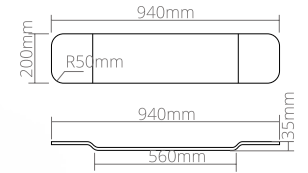

DD3601 Bathtub storage board with round angles

Material: Solid surface				WM	CM
Size(mm)	L/940	W/200	H/35	5.09	5.94