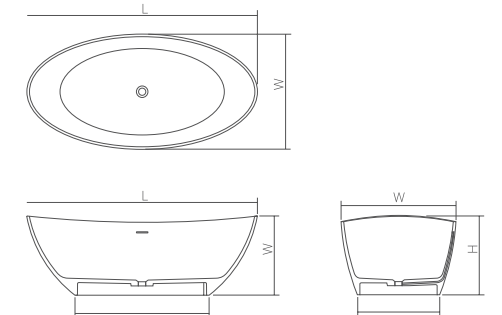

DD8643 Freestanding bathtub

Material:	Solid surface / Glasstech			WM	CM	GT
Size(mm)	L/1600	W/800	H/550	41.15	45.29	84.32
	L/1800	W/900	H/620	45.61	50.17	93.86
Bathtub capacity:	L/1600 (235 L) L/1800 (345 L)