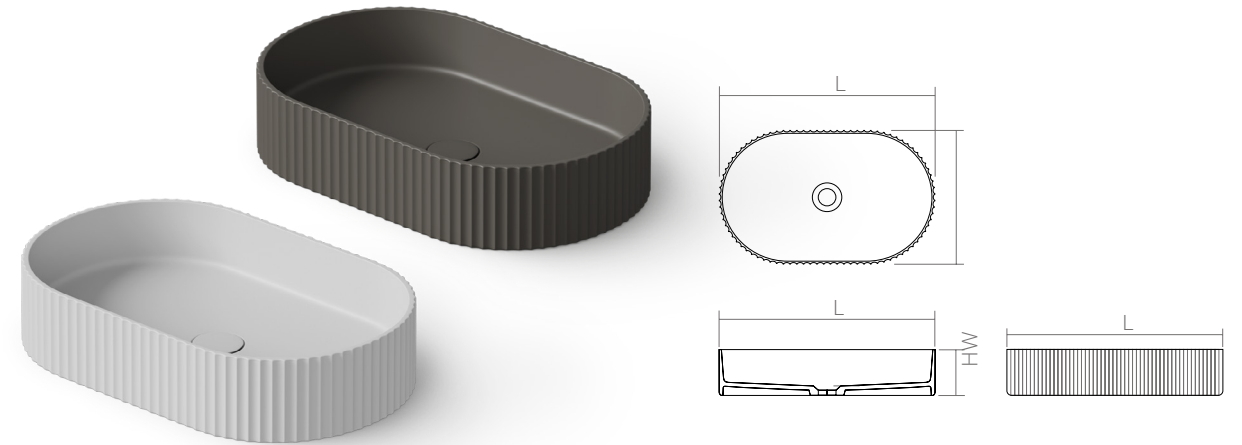

DD9811 Countertop basin

Material: Solid surface				WM	CM
Size(mm)	L/550	W/350	H/120	10.02	10.92
WM, CM:	drain and matching cover included