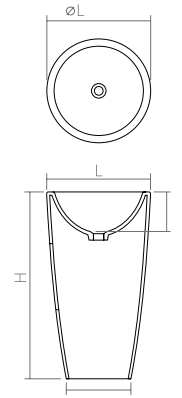

The sink is available in Solid Surface material.

Solid Surface

Color matt

DD2010 Pedestal Basin

| | | | | |
|--------------------------------|-----------------------------------|-------|-------|-------------|
| Material: Solid surface | | | WM | CM |
| Size(mm) | L/500 | W/500 | H/900 | 32.15 35.17 |
| WM, CM: | drain and matching cover included | | | |