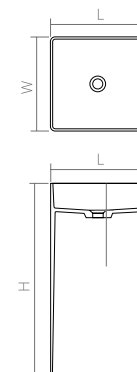

DD2017 Pedestal Basin

Material: Solid surface / Glasstech	WM	CM	GT
Size(mm)	L/400	W/400	H/850
	L/450	W450	H/900
WM, CM:	drain and matching cover included