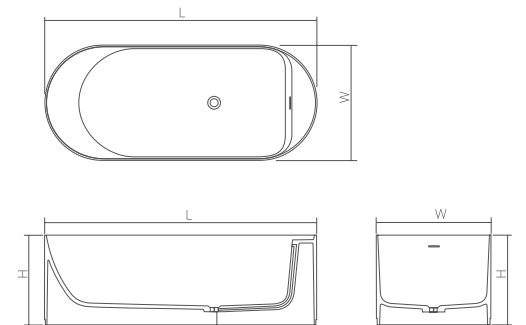

DD8801 | Dark Camel
DD2803 | Dark Camel

DD8801 | Dark Camel

The bathtub is available in Solid Surface material.

Solid Surface

Color matt

DD8801 Freestanding bathtub

| | | | | |
|--------------------------------|--------|-------|-------|-------------|
| Material: Solid surface | | | WM | CM |
| Size(mm) | L/1710 | W/720 | H/560 | 42.42 46.67 |
| Bathtub capacity: | 300 L | | | |

The bathtub is available in Solid Surface material.

DD8803 Freestanding bathtub

| | | | | |
|--------------------------------|--------|-------|-------|-------------|
| Material: Solid surface | | | WM | CM |
| Size(mm) | L/1700 | W/720 | H/560 | 42.42 46.67 |
| Bathtub capacity: | 310 L | | | |