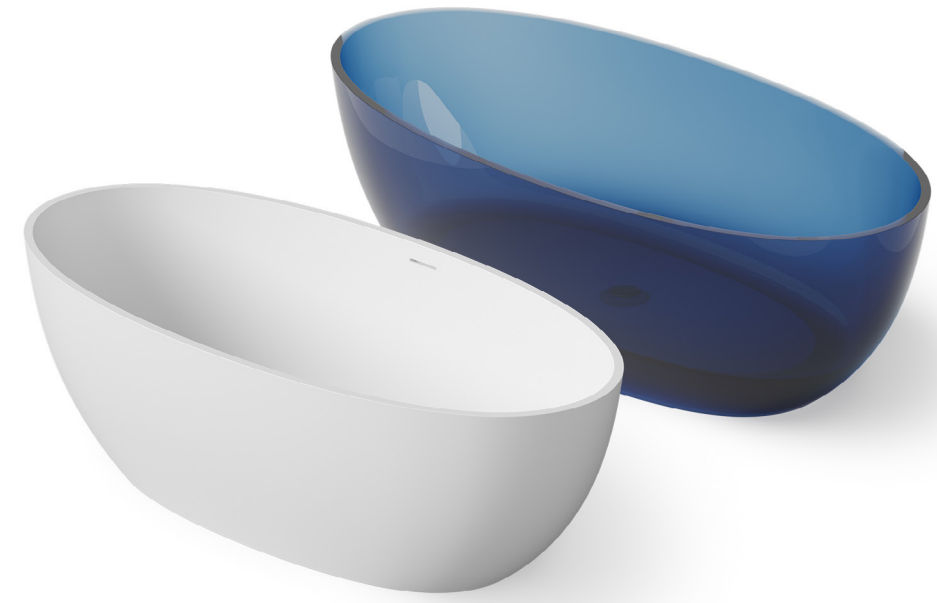

nature collection

Functional and minimalist designs
to create modern and creative bathroom
spaces.

DD8647 | Orange
DD2801 | Orange

The bathtub is available in two versions:
Solid Surface and Glasstech.

Solid Surface