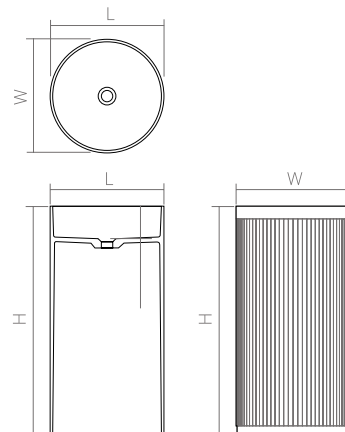

DD2801 Pedestal Basin

Material: Solid surface	WM	CM			
Size(mm)	L/450	W/450	H/900	28.09	31.25
WM, CM:	drain and matching cover included