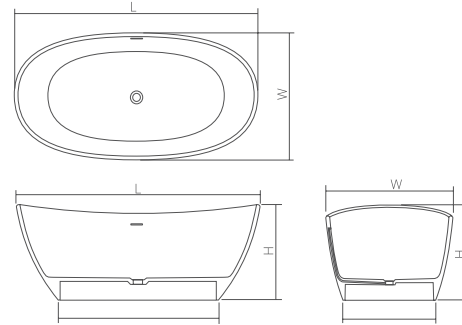

The bathtub is available in two versions: Solid Surface and Glasstech.

DD8611 Freestanding bathtub

Material:	Solid surface / Glasstech			WM	CM	GT
Size(mm)	L/1630	W/850	H/640	43.80	48.15	89.09
Bathtub capacity:	285 L