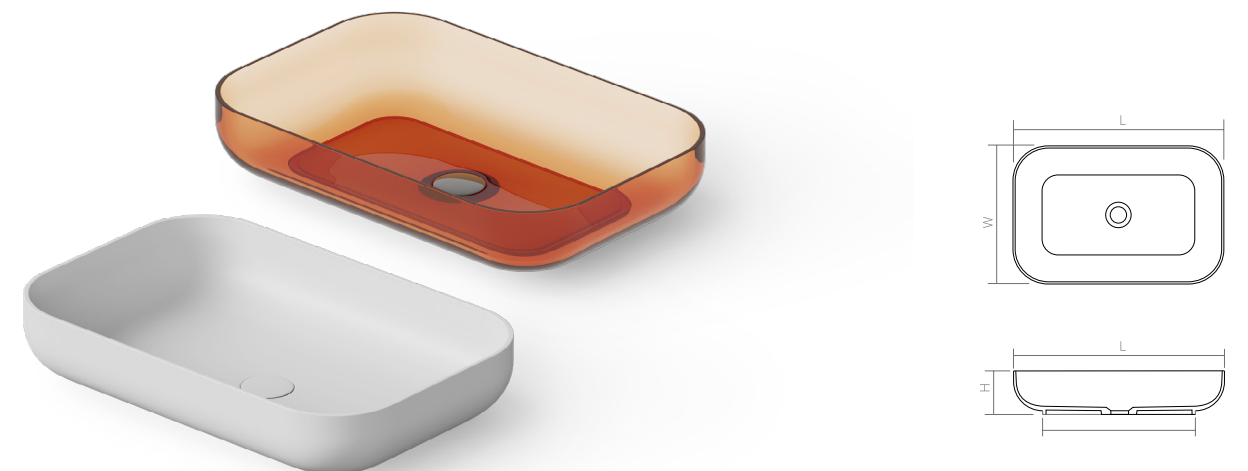

DD9103 Countertop basin

Material: Solid surface / Glasstech		WM	CM	GT		
Size(mm)	L/580	W/380	H/120	6.72	7.29	12.30
WM, CM:	drain and matching cover included