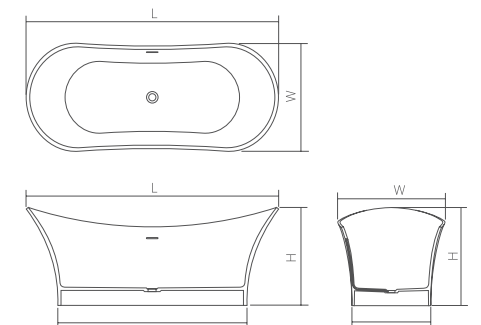

The bathtub is available in two versions:
Solid Surface and Glasstech.

Solid Surface

Color matt

DD8614 Freestanding bathtub

| | | | |
|--|-------|-------|-------|
| Material: Solid surface / Glasstech | WM | CM | GT |
| Size(mm) L/1750 W/750 H/680 | 44.55 | 49.00 | 92.27 |
| Bathtub capacity: | 310 L | | |