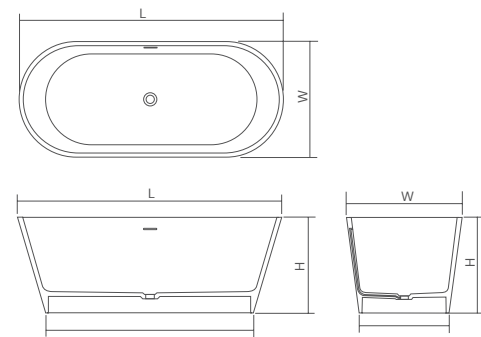

The bathtub is available in Solid Surface material.

DD8609 Freestanding bathtub

| | | |
|--|-------|-------|
| Material: Solid surface / Glasstech | WM | CM |
| Size(mm) L/1500 W/680 H/540 | 41.87 | 46.09 |
| Bathtub capacity: | 285 L | |

The bathtub is available in Solid Surface material only in white color.

DD8674 Freestanding bathtub

| | |
|------------------------------------|-------|
| Material: Solid surface | WM |
| Size(mm) L/1750 W/750 H/550 | 38.48 |
| Color: White matt | |
| Bathtub capacity: | 340 L |

Shadow collection

Shadow collection

The bathtub is available in two versions: Solid Surface and Glasstech.

DD8606 Freestanding bathtub

| | | | |
|--|-------|-------|-------|
| Material: Solid surface / Glasstech | WM | CM | GT |
| Size(mm) L/1600 W/700 H/580 | 38.71 | 42.62 | 84.26 |
| Bathtub capacity: | 230 L | | |