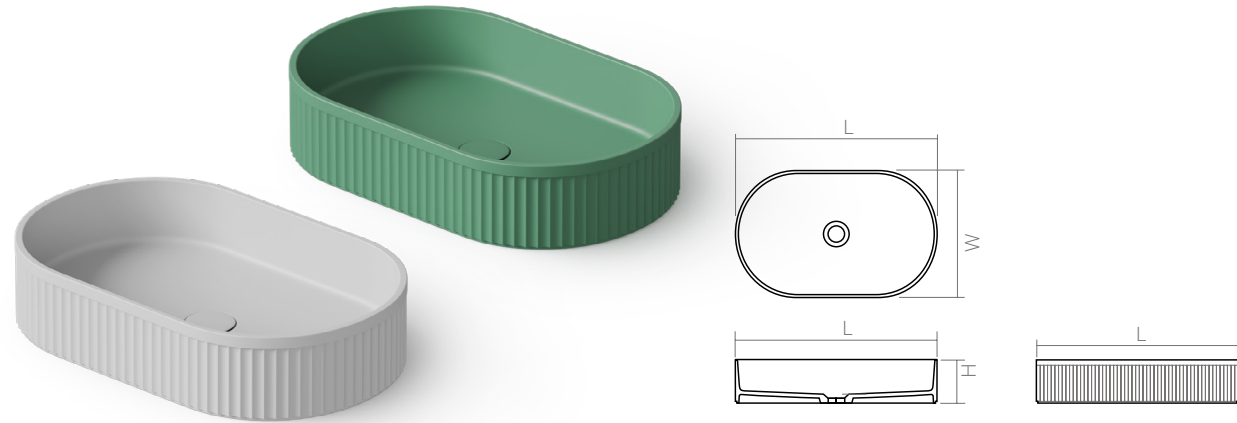

The sink is available in Solid Surface material.

DD9801 Countertop basin

Material: Solid surface				WM	CM
Size(mm)	L/550	W/350	H/120	10.47	11.37
WM, CM:	drain and matching cover included