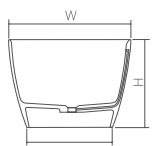

DD8670 Freestanding bathtub

Material:	Solid surface / Glasstech			WM	CM
Size(mm)	L/1500	W/750	H/575	35.00	38.50
	L/1700	W/800	H/575	38.18	42.00
Bathtub capacity:	L/1500 (350 L)				
	L/1700 (420 L)