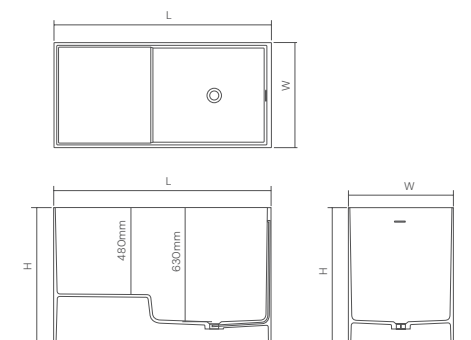

DD8702 Freestanding bathtub

Material:	Solid surface		WM	CM
Size(mm)	L/1000	W/580	H/750	37.35 40.74
Bathtub capacity:	L/1000 (220 L)