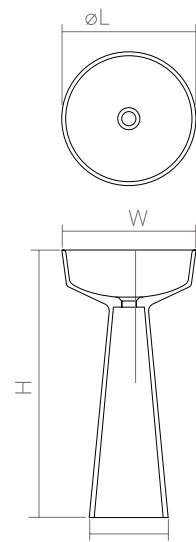

The sink is available in two versions:
Solid Surface and Glasstech.

Solid Surface

Color matt

DD2018 Pedestal Basin

| | | | |
|--|-------|-------|-------|
| Material: Solid surface / Glasstech | WM | CM | GT |
| Size(mm) L/425 W/425 H/850 | 21.76 | 23.87 | 47.73 |
| WM, CM: drain and matching cover included | | | |