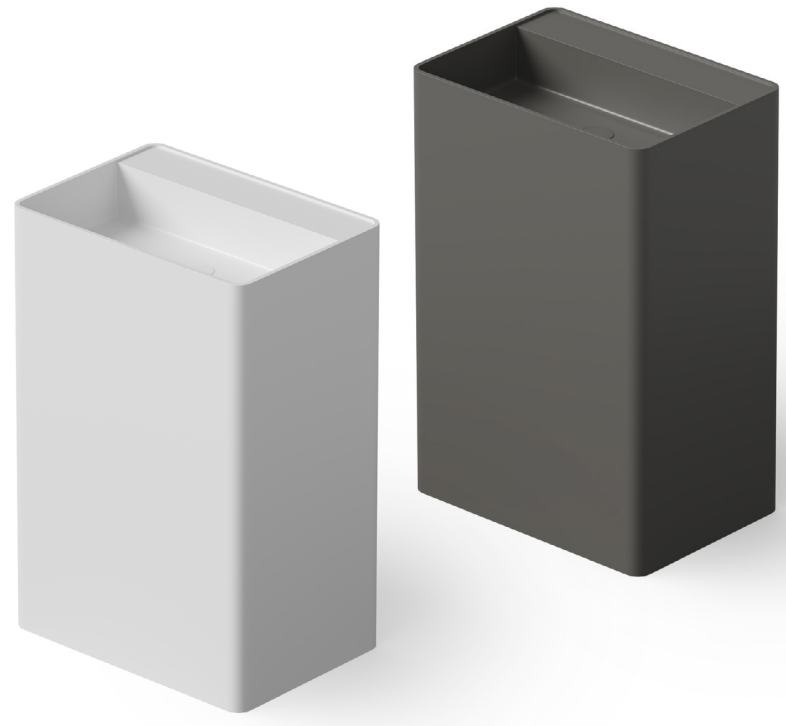

Color matt

The sink is available in Solid Surface material.

Solid Surface