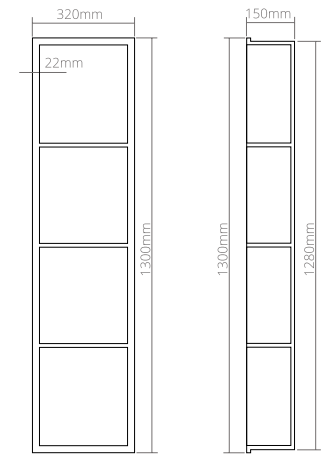

DD3016 Wall cabinet

Material: Solid surface WM

Size(mm) L/320 W/150 H/1300 17.62