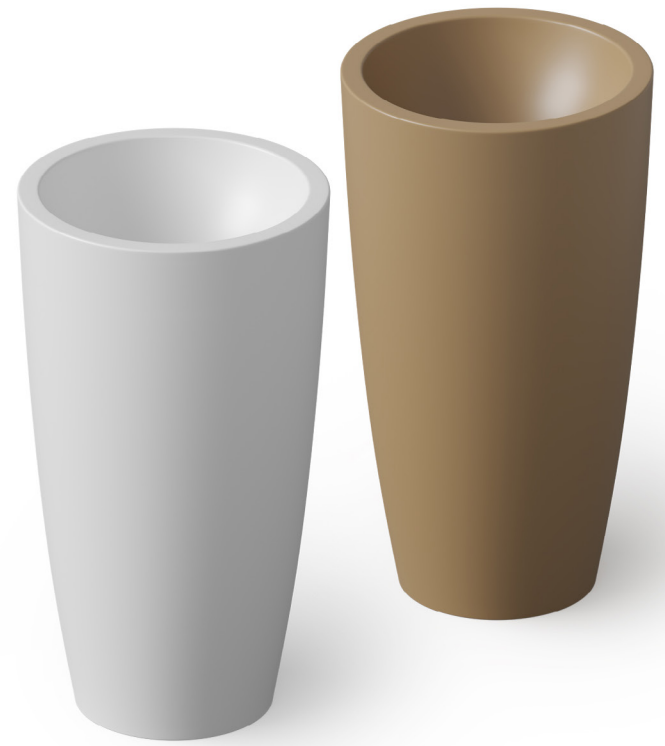

The sink is available in Solid Surface material.

Solid Surface