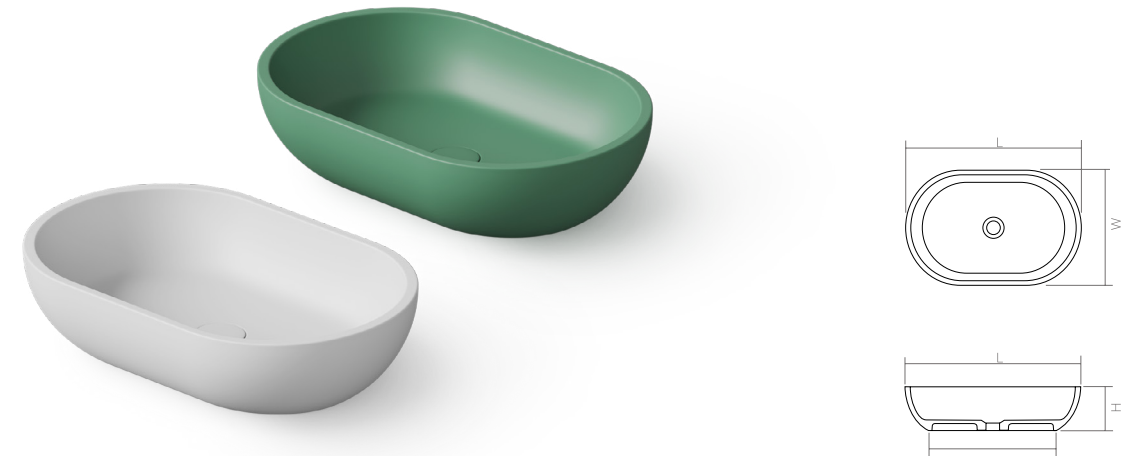

DD9034 Countertop basin

Material: Solid surface / Glasstech				WM	CM	GT
Size(mm)	L/580	W/380	H/140	6.72	7.29	12.09
WM, CM:	drain and matching cover included