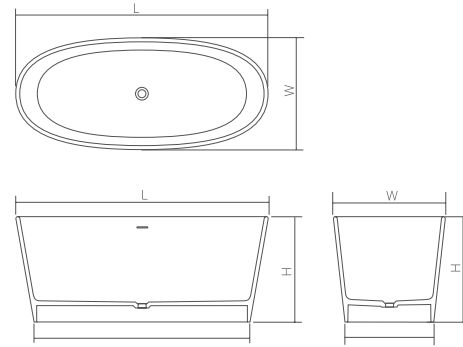

Glasstech

DD8628 Freestanding bathtub

| Material: Solid surface / Glasstech | | | WM | CM | GT | |
|-------------------------------------|----------------|-------|-------|-------|-------|-------|
| Size(mm) | L/1550 | W/750 | H/550 | 41.15 | 45.29 | 84.32 |
| | L/1650 | W/800 | H/580 | 43.70 | 48.05 | 89.09 |
| Bathtub capacity: | L/1550 (250 L) | | | | | |
| | L/1650 (305 L) | | | | | |

The bathtub is available in Solid Surface material.

DD8602 Freestanding bathtub

| | | | | |
|--------------------------------|--------|-------|-------|-------------|
| Material: Solid surface | | | WM | CM |
| Size(mm) | L/1580 | W/700 | H/660 | 45.26 49.78 |
| Bathtub capacity: | 295 L | | | |