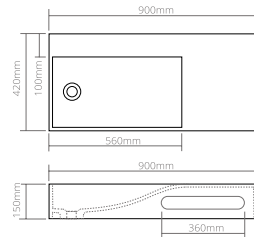

The sink is available in Solid Surface material.

DD9064 Countertop basin

Material: Solid surface	WM	CM
Size(mm) L/900 W/420 H/150	11.35	12.26
WM, CM: drain and matching cover included