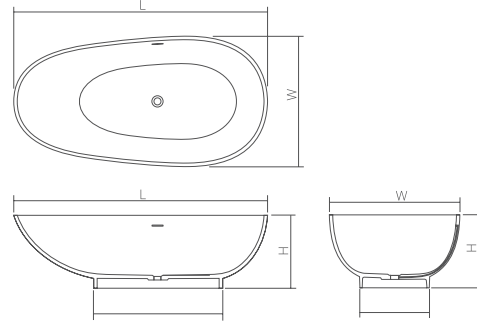

The bathtub is available in Solid Surface material.

DD8616 Freestanding bathtub

| | | | | | |
|--------------------------------|--------|-------|-------|-------|-------|
| Material: Solid surface | | | | WM | CM |
| Size(mm) | L/1800 | W/940 | H/520 | 47.44 | 52.19 |
| Bathtub capacity: | 335 L | | | | |