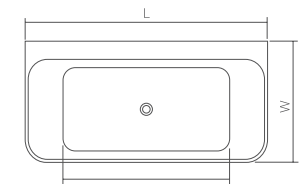

The bathtub is available in Solid Surface material.

DD8616 Freestanding bathtub

| | | | | | |
|--------------------------------|--------|-------|-------|-------|-------|
| Material: Solid surface | | | | WM | CM |
| Size(mm) | L/1800 | W/940 | H/520 | 47.44 | 52.19 |
| Bathtub capacity: | 335 L | | | | |