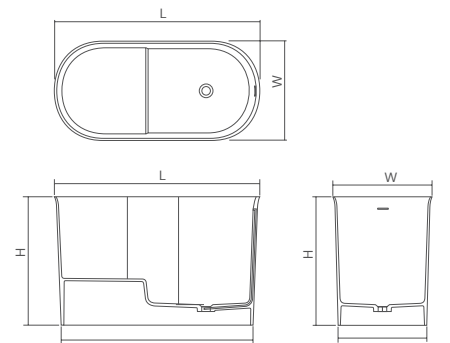

DD8701 Freestanding bathtub

Material:	Solid surface		WM	CM
Size(mm)	L/1100	W/580	H/750	37.35 40.74
Bathtub capacity:	L/1100 (230 L)