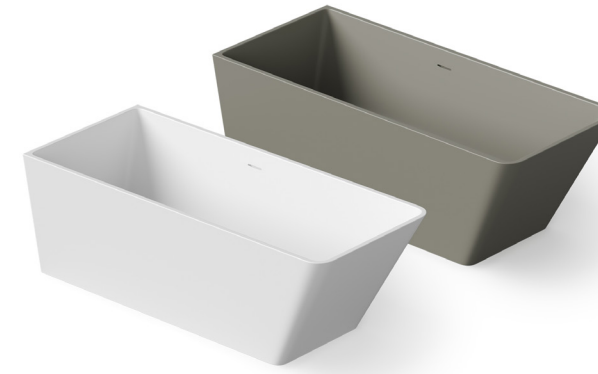

DD8605 Freestanding bathtub

Material: Solid surface			WM	CM
Size(mm)	L/1700	W/730	H/600	49.78 54.75
Bathtub capacity:	280 L