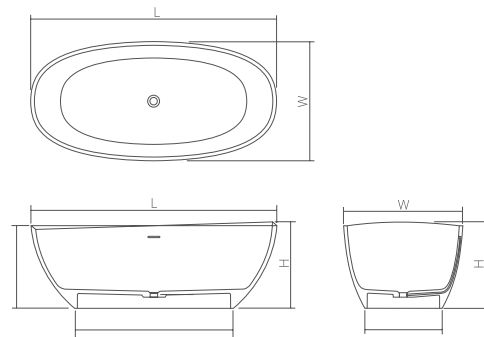

The bathtub is available in Solid Surface material.

DD8602 Freestanding bathtub

| | | | | |
|--------------------------------|--------|-------|-------|-------------|
| Material: Solid surface | | | WM | CM |
| Size(mm) | L/1580 | W/700 | H/660 | 45.26 49.78 |
| Bathtub capacity: | 295 L | | | |

Nature collection

The bathtub is available in Solid Surface material.

DD8640 Freestanding bathtub

| | | | | |
|--------------------------------|--------|-------|-------|-------------|
| Material: Solid surface | | | WM | CM |
| Size(mm) | L/1620 | W/820 | H/540 | 49.85 54.83 |
| Bathtub capacity: | 260 L | | | |

Nature collection

The bathtub is available in Solid Surface material.

DD8639 Freestanding bathtub

| | | | | |
|--------------------------------|--------|-------|-------|-------------|
| Material: Solid surface | | | WM | CM |
| Size(mm) | L/1650 | W/800 | H/580 | 47.44 52.19 |
| Bathtub capacity: | 290 L | | | |