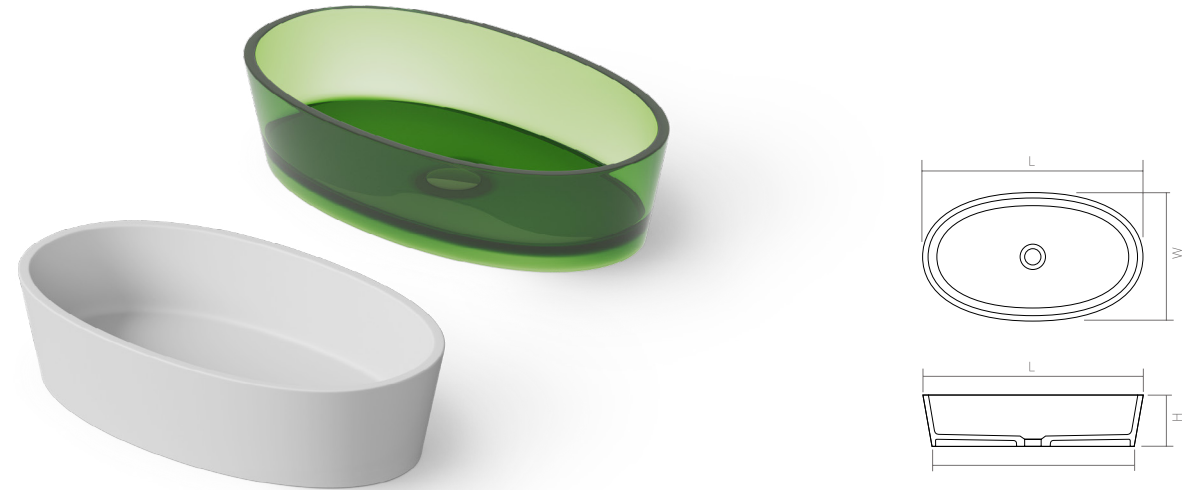

DD9036 Countertop basin

Material: Solid surface / Glasstech	WM	CM	GT
Size(mm)	L/600	W/350	H/140
WM, CM:	drain and matching cover included