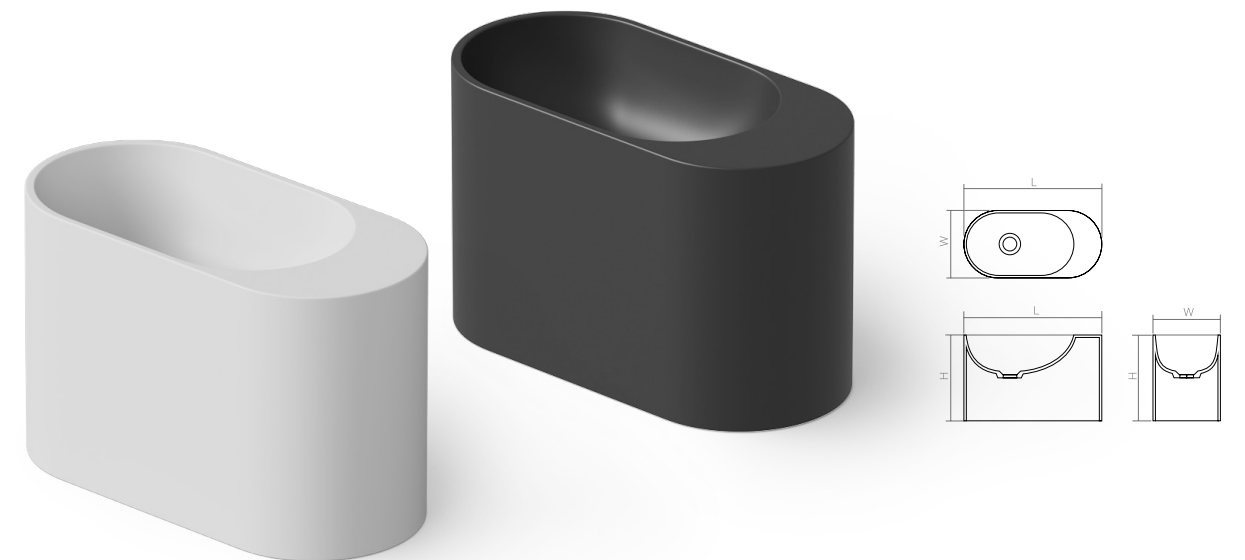

DD9095 Countertop basin

Material: Solid surface				WM	CM
Size(mm)	L/450	W/220	H/280	6.83	7.40
WM, CM:	drain and matching cover included