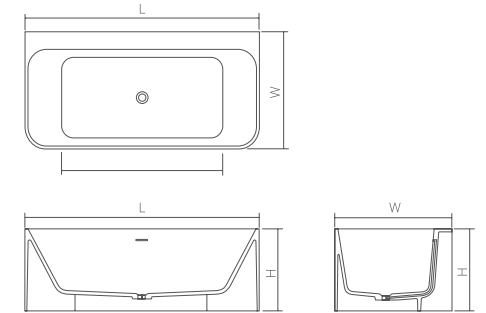

DD8805 Freestanding bathtub

Material: Solid surface			WM	CM
Size(mm)	L/1600	W/800	H/560	41.36 45.50
Bathtub capacity:	290 L