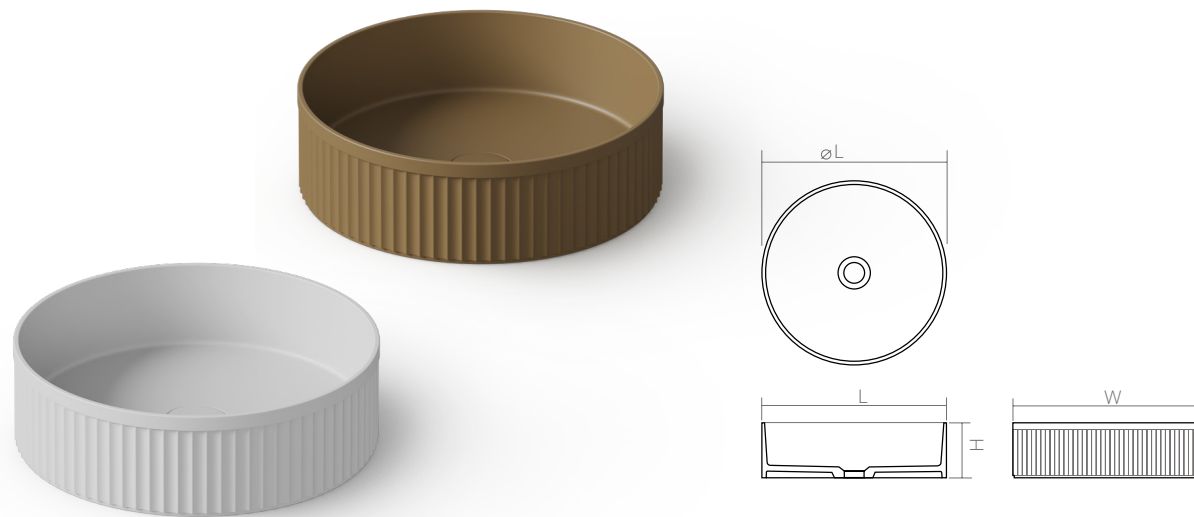

DD9802 Countertop basin

Material: Solid surface				WM	CM
Size(mm)	L/400	W/400	H/120	10.02	10.92
WM, CM:	drain and matching cover included