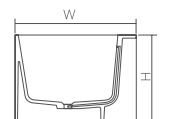

The bathtub is available in Solid Surface material.

DD8616 Freestanding bathtub

| | | | | | |
|--------------------------------|--------|-------|-------|-------|-------|
| Material: Solid surface | | | | WM | CM |
| Size(mm) | L/1800 | W/940 | H/520 | 47.44 | 52.19 |
| Bathtub capacity: | 335 L | | | | |