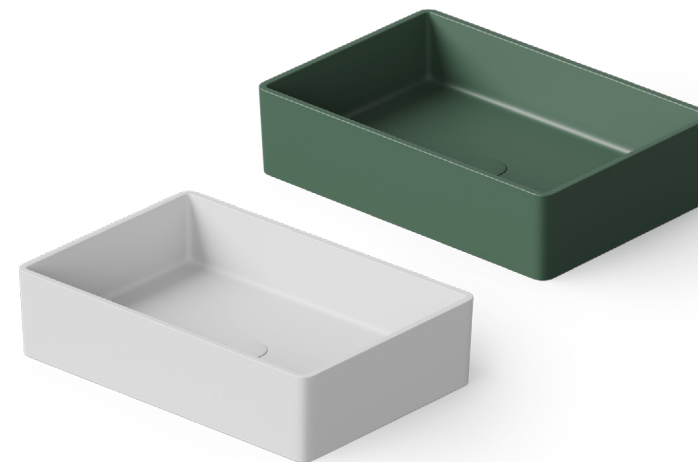

DD9009 Countertop basin

Material: Solid surface / Glasstech	WM	CM	GT			
Size(mm)	L/600	W/400	H/145	7.96	8.64	13.79
WM, CM:	drain and matching cover included