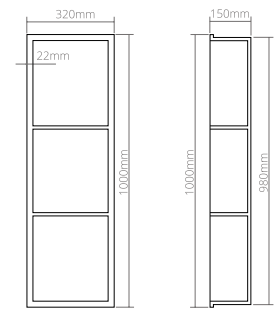

DD3011 Wall cabinet

Material: Solid surface	WM			
Size(mm)	L/320	W/150	H/1000	16.42