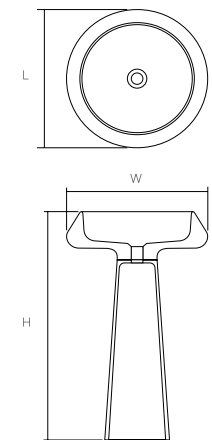

The sink is available in two versions:
Solid Surface and Glasstech.

Solid Surface

Glasstech

DD2046 Pedestal Basin

| | | | |
|--|-------|-------|-------|
| Material: Solid surface / Glasstech | WM | CM | GT |
| Size(mm) L/545 W/545 H/900 | 43.71 | 50.04 | 63.64 |
| WM, CM: drain and matching cover included | | | |