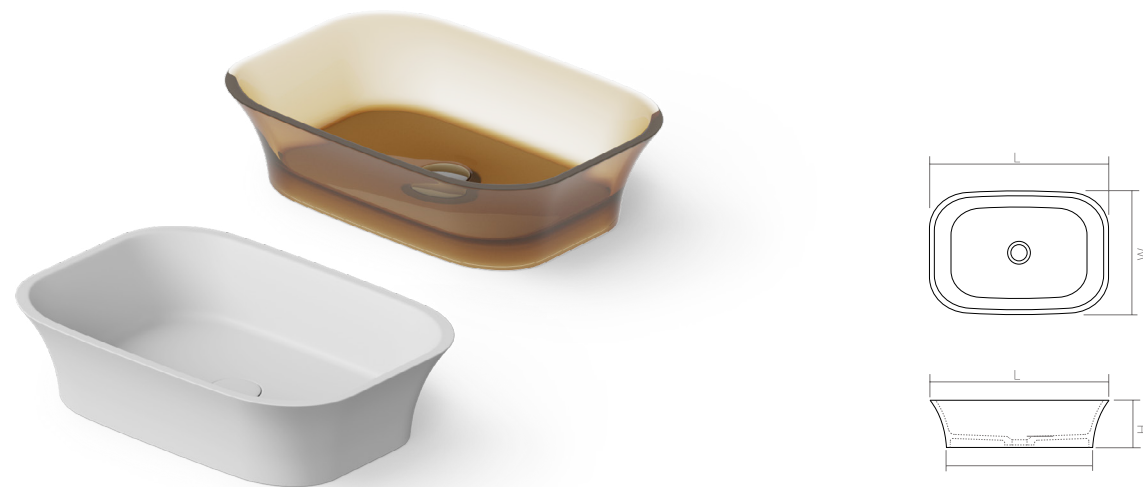

DD9030 Countertop basin

Material: Solid surface / Glasstech				WM	CM	GT
Size(mm)	L/550	W/380	H/140	6.95	7.40	12.65
WM, CM:	drain and matching cover included