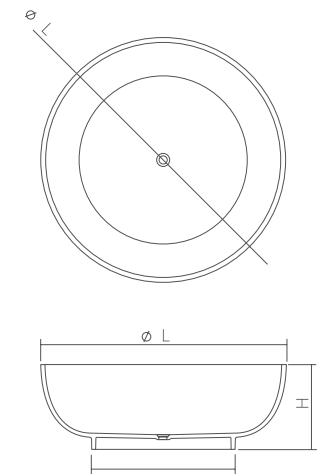

DD8610 Freestanding bathtub

Material: Solid surface / Glasstech	WM	CM	GT
Size(mm)	L/1500 L/1900	W/1500 W/1900	H/520 H/550
Bathtub capacity:	L/1500 (560 L) L/1900 (780 L)	54.09 105.42	59.39 115.97 103.41 -