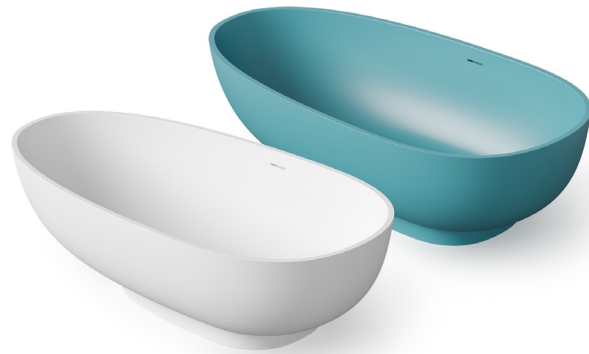

The bathtub is available in Solid Surface material.

DD8616 Freestanding bathtub

Material: Solid surface				WM	CM
Size(mm)	L/1800	W/940	H/520	47.44	52.19
Bathtub capacity:	335 L