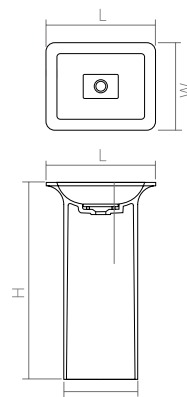

DD2014 Pedestal Basin

Material: Solid surface				WM	CM
Size(mm)	L/500	W/400	H/900	31.85	34.87
WM, CM:	drain and matching cover included