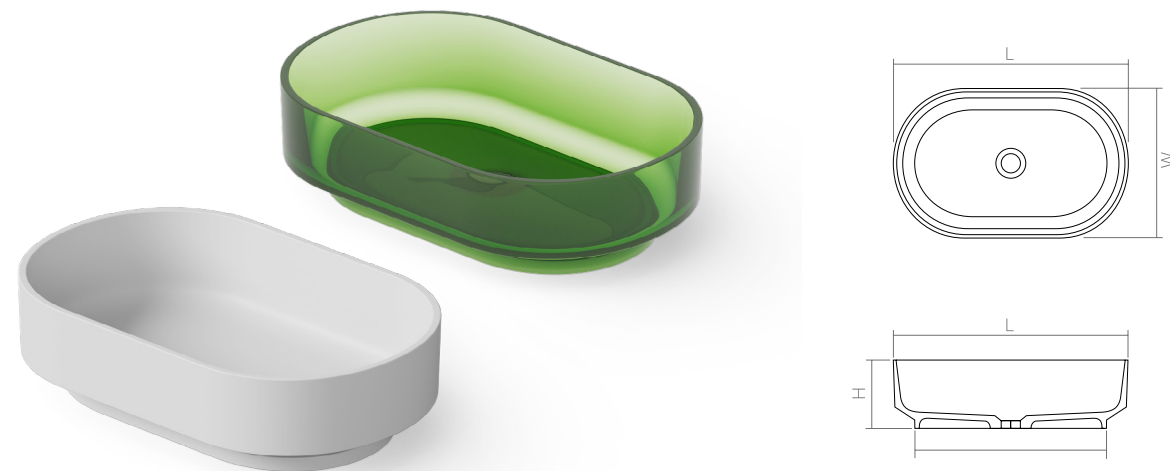

DD9097 Countertop basin

Material: Solid surface / Glasstech	WM	CM	GT
Size(mm) L/560 W/360 H/150	6.72	7.51	17.18
WM, CM: drain and matching cover included