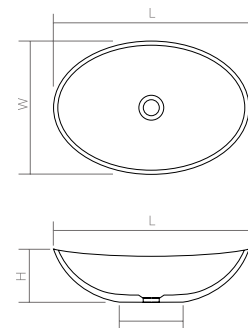

DD9039 Countertop basin

Material:	Solid surface / Glasstech			WM	CM	GT
Size(mm)	L/420	W/340	H/150	6.16	6.72	11.24
	L/550	W/380	H/150	6.72	7.29	12.30
WM, CM:	drain and matching cover included					

DD9039 | Royal Blue