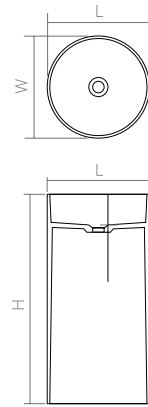

The sink is available in Solid Surface material.

DD2002 Pedestal Basin

Material: Solid surface				WM	CM
Size(mm)	L/450	W/450	H/900	31.85	34.87
WM, CM:	drain and matching cover included