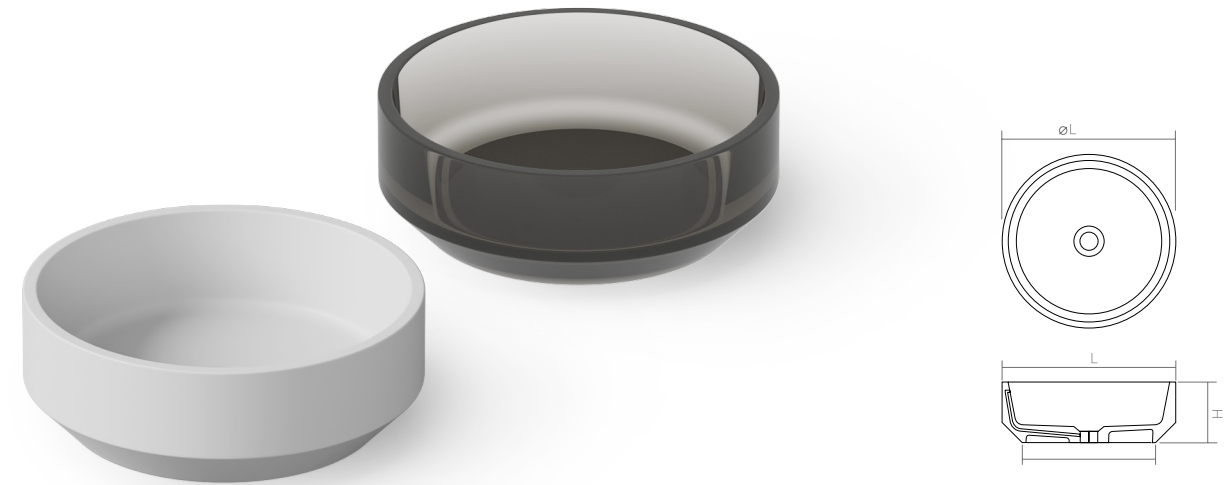

DD9096 Countertop basin

Material: Solid surface / Glasstech	WM	CM	GT
Size(mm) L/430 W/430 H/150	7.40	7.96	13.71
WM, CM: drain and matching cover included