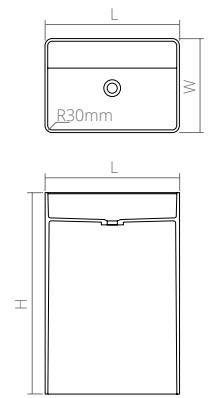

The sink is available in Solid Surface material.

DD2004 Pedestal Basin

Material: Solid surface	WM	CM			
Size(mm)	L/600	W/420	H/900	29.14	32.31
WM, CM:	drain and matching cover included