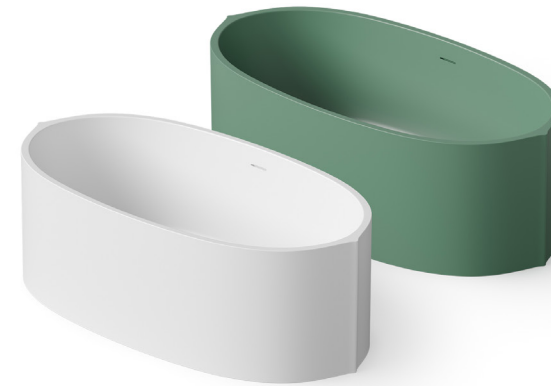

DD8640 Freestanding bathtub

Material: Solid surface			WM	CM
Size(mm)	L/1620	W/820	H/540	49.85 54.83
Bathtub capacity:	260 L