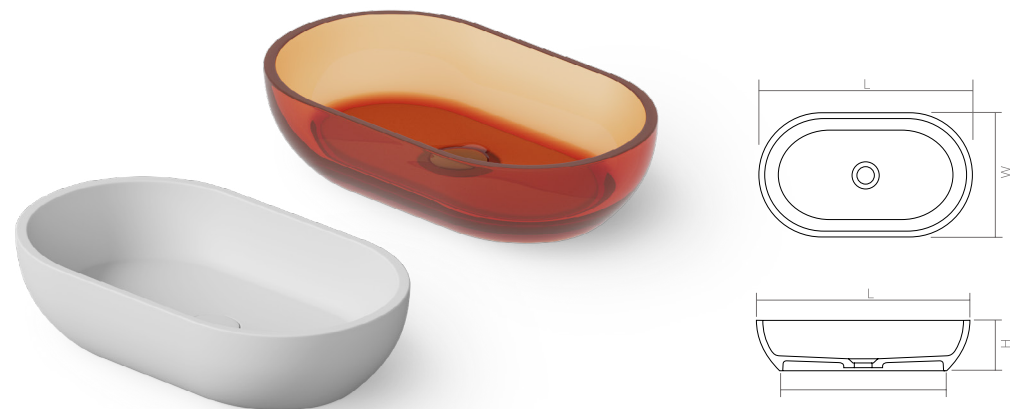

DD9033 Countertop basin

Material: Solid surface / Glasstech				WM	CM	GT
Size(mm)	L/550	W/320	H/130	6.61	7.17	11.88
WM, CM:	drain and matching cover included