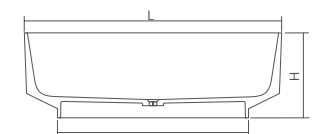

DD8675 Freestanding bathtub

Material: Solid surface / Glasstech	WM	CM	GT
Size(mm) L/1700 W/720 H/560	44.55	50.91	103.41
Bathtub capacity: 390 L