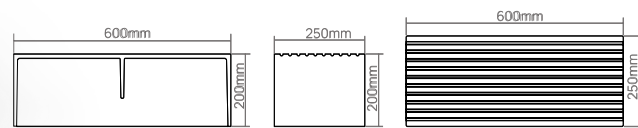

DD3005 Bath step

Material: Solid surface				WM	CM
Size(mm)	L/600	W/250	H/200	7.98	8.89