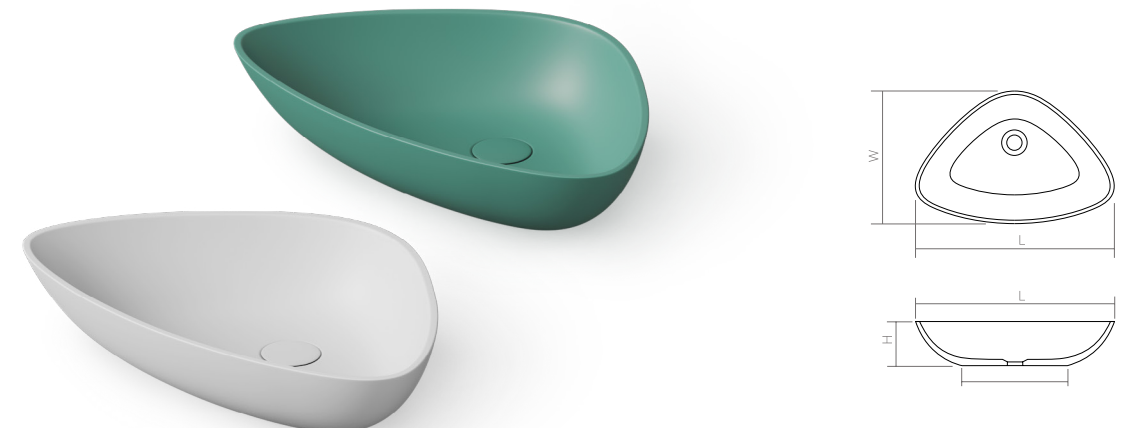

DD9086 Countertop basin

Material: Solid surface	WM	CM			
Size(mm)	L/585	W/390	H/130	6.72	7.29
WM, CM:	drain and matching cover included