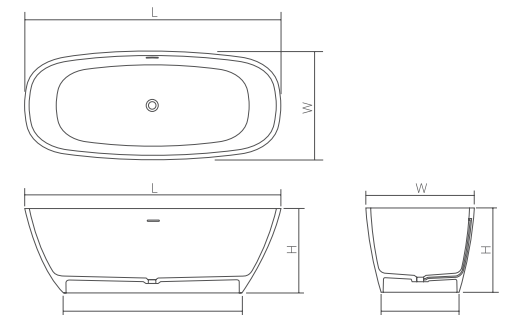

DD8630 Freestanding bathtub

Material: Solid surface / Glasstech	WM	CM	GT
Size(mm)	L/1700	W/720	H/560
Bathtub capacity:	290 L