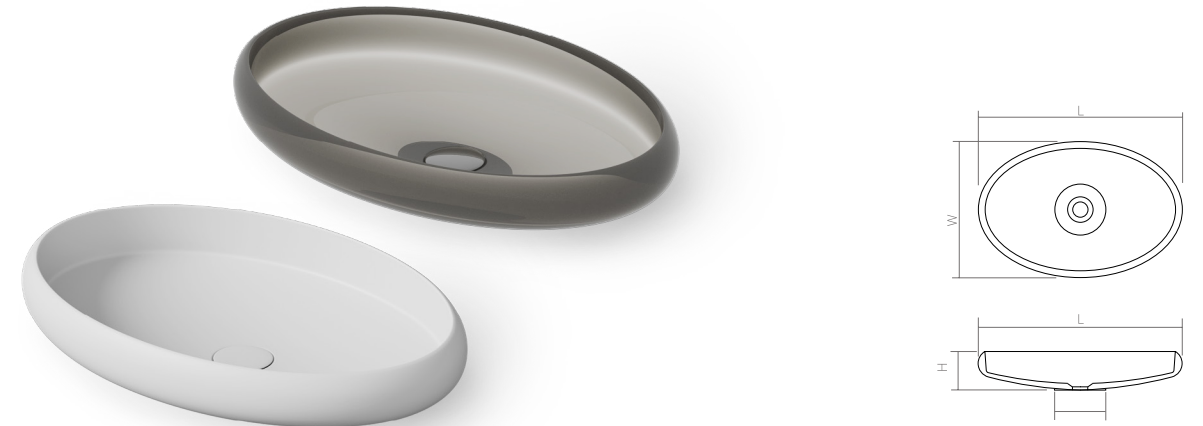

DD9088 Countertop basin

Material: Solid surface / Glasstech	WM	CM	GT			
Size(mm)	L/600	W/400	H/112	7.51	8.08	13.58
WM, CM:	drain and matching cover included