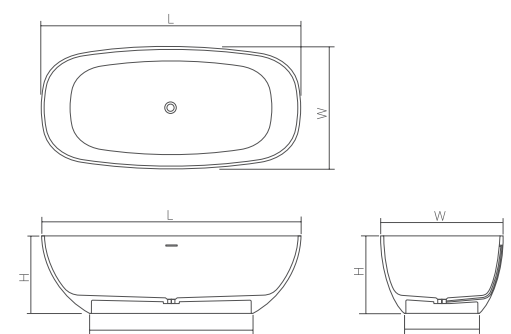

DD8666 Freestanding bathtub

Material: Solid surface / Glasstech				WM	CM	GT
Size(mm)	L/1620	W/800	H/540	39.24	43.17	84.32
	L/1800	W/850	H/540	42.64	46.88	87.50
Bathtub capacity:	L/1800 (345 L) L/1620 (295 L)