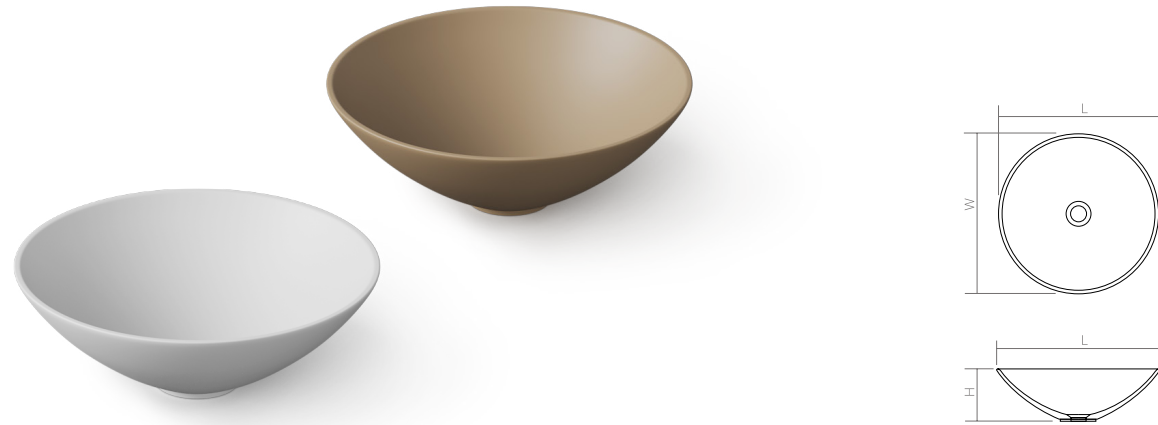

The sink is available in two versions:
Solid Surface and Glasstech.

DD9063 Countertop basin

Material:	Solid surface / Glasstech			WM	CM	GT
Size(mm)	L/400	W/400	H/140	6.72	7.29	10.84
WM, CM:	drain and matching cover included