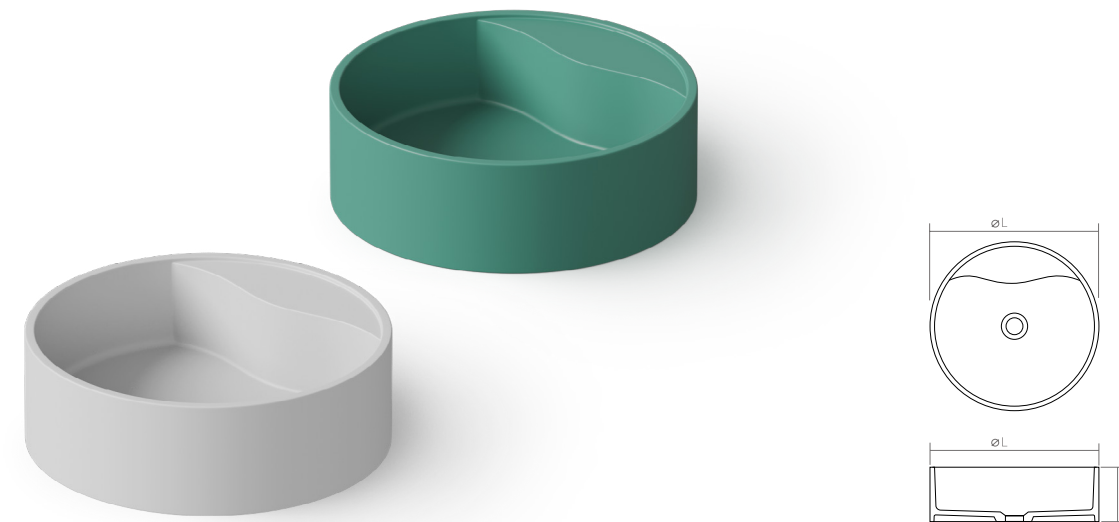

DD9062 Countertop basin

Material:	Solid surface			WM	CM
Size(mm)	L/450	W/450	H/145	7.06	7.62
WM, CM:	drain and matching cover included