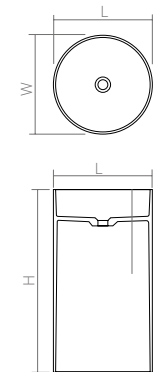

The sink is available in two versions:
Solid Surface and Glasstech.

Solid Surface

Glasstech

DD2012 Pedestal Basin

| Material: Solid surface / Glasstech | | | | WM | CM | GT |
|-------------------------------------|-----------------------------------|-------|-------|-------|-------|-------|
| Size(mm) | L/400 | W/400 | H/900 | 26.58 | 29.14 | 49.32 |
| | L/450 | W450 | H/900 | 28.69 | 31.40 | 50.91 |
| WM, CM: | drain and matching cover included | | | | | |