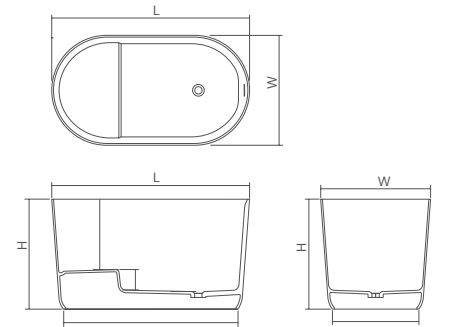

DD8673 Freestanding bathtub

Material:	Solid surface		WM	CM
Size(mm)	L/1350	W/750	H/750	33.94 39.24
Bathtub capacity:	310 L