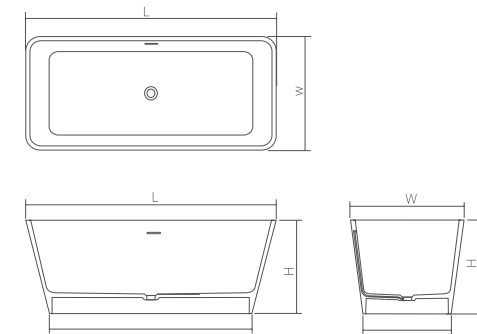

DD8603 Freestanding bathtub

Material: Solid surface / Glasstech				WM	CM	GT
Size(mm)	L/1500	W/680	H/560	39.76	43.83	84.26
	L/1700	W/780	H/580	43.07	47.44	89.12
Bathtub capacity:	L/1500 (265 L) L/1700 (360 L)