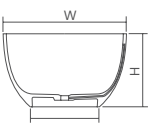

DD8619 Freestanding bathtub

Material:	Solid surface / Glasstech			WM	CM	GT
Size(mm)	L/1400	W/700	H/520	37.33	41.05	77.95
	L/1550	W/770	H/520	39.24	43.17	81.14
	L/1650	W/820	H/520	40.52	44.55	84.32
	L/1780	W/880	H/520	42.42	46.67	87.50
Bathtub capacity:	L/1400 (200 L)					
	L/1550 (255 L)					
	L/1650 (290 L)					
	L/1780 (340 L)