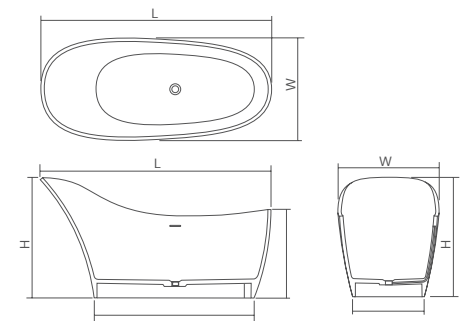

DD8613 Freestanding bathtub

Material: Solid surface / Glasstech	WM	CM	GT
Size(mm) L/1690 W/750 H/880	48.36	53.24	98.64
Bathtub capacity: 300 L