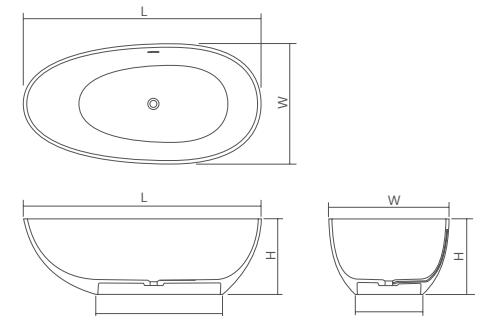

Glasstech

DD8608 Freestanding bathtub

| Material: | Solid surface / Glasstech | | | WM | CM | GT |
|--------------------------|---------------------------|-------|-------|-------|-------|-------|
| Size(mm) | L/1500 | W/760 | H/540 | 39.88 | 43.91 | 82.73 |
| | L/1600 | W/800 | H/540 | 41.15 | 45.29 | 85.91 |
| | L/1700 | W/870 | H/560 | 43.38 | 47.73 | 89.09 |
| | L/1800 | W/900 | H/570 | 45.18 | 49.74 | 92.27 |
| Bathtub capacity: | L/1500 (215 L) | | | | | |
| | L/1600 (240 L) | | | | | |
| | L/1700 (305 L) | | | | | |
| | L/1800 (335 L) | | | | | |