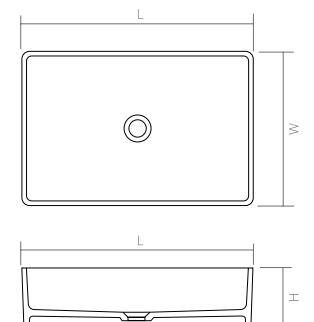

DD9009 Countertop basin

Material: Solid surface / Glasstech	WM	CM	GT			
Size(mm)	L/600	W/400	H/145	7.96	8.64	13.79
WM, CM:	drain and matching cover included