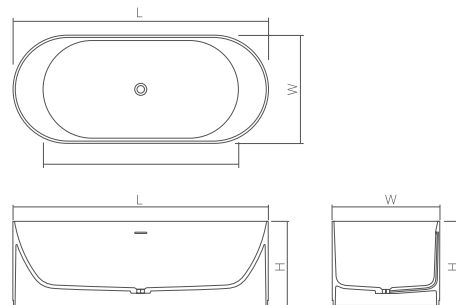

The bathtub is available in Solid Surface material.

DD8803 Freestanding bathtub

| | | | | |
|--------------------------------|--------|-------|-------|-------------|
| Material: Solid surface | | | WM | CM |
| Size(mm) | L/1700 | W/720 | H/560 | 42.42 46.67 |
| Bathtub capacity: | 310 L | | | |

Stripes collection

The bathtub is available in Solid Surface material.

DD8805 Freestanding bathtub

| | | | | |
|--------------------------------|--------|-------|-------|-------------|
| Material: Solid surface | | | WM | CM |
| Size(mm) | L/1600 | W/800 | H/560 | 41.36 45.50 |
| Bathtub capacity: | 290 L | | | |

Stripes collection

The bathtub is available in Solid Surface material.

DD8804 Freestanding bathtub

| | | | | |
|--------------------------------|--------|-------|-------|-------------|
| Material: Solid surface | | | WM | CM |
| Size(mm) | L/1700 | W/720 | H/560 | 42.42 46.67 |
| Bathtub capacity: | 310 L | | | |