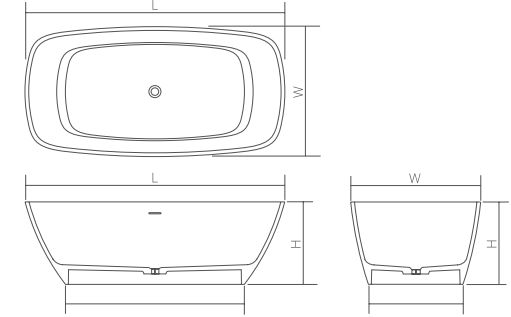

DD8631 Freestanding bathtub

Material: Solid surface				WM	CM
Size(mm)	L/1700	W/850	H/540	46.39	51.06
Bathtub capacity:	350 L