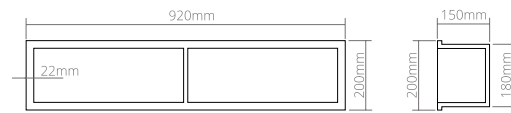

The wall cabinet is made of Solid surface material. Only white

DD3014 Wall cabinet

Material: Solid surface WM

Size(mm) L/920 W/150 H/200 15.81