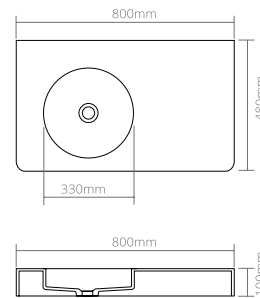

DD9080 Countertop basin

Material: Solid surface	WM	CM
Size(mm) L/800 W/480 H/100	10.67	11.69
WM, CM: drain and matching cover included