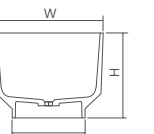

DD8675 Freestanding bathtub

Material: Solid surface / Glasstech	WM	CM	GT
Size(mm) L/1700 W/720 H/560	44.55	50.91	103.41
Bathtub capacity: 390 L