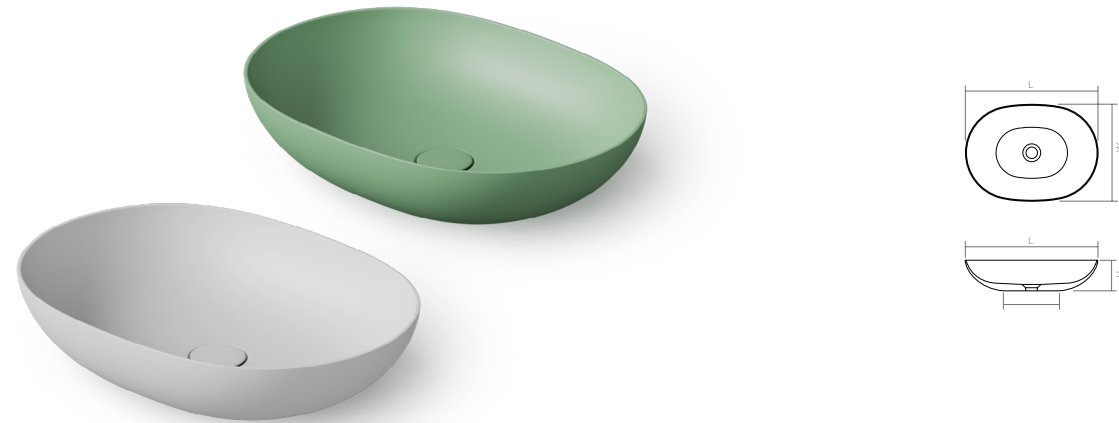

The sink is available in Solid Surface material.

DD9105 Countertop basin

Material: Solid surface				WM	CM
Size(mm)	L/520	W/380	H/120	7.06	7.74
WM, CM:	drain and matching cover included