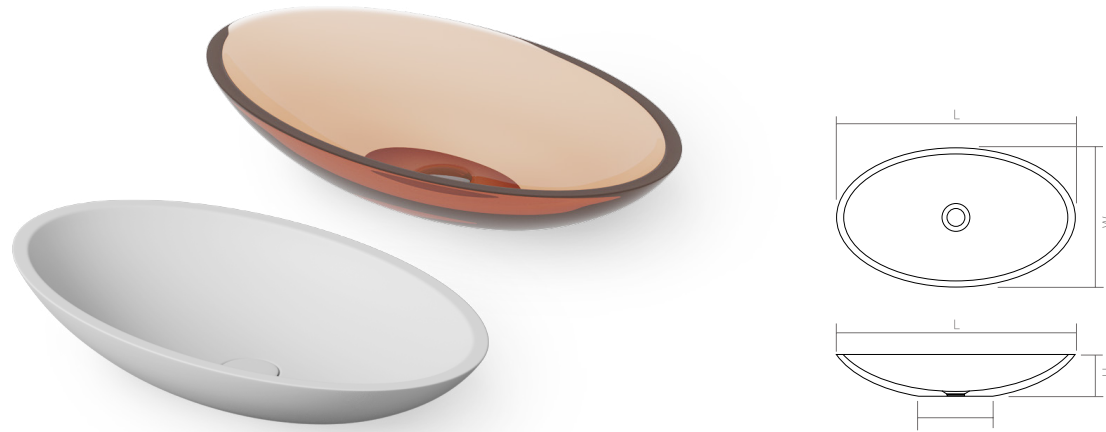

The sink is available in two versions:
Solid Surface and Glasstech.

DD9006 Countertop basin

Material: Solid surface / Glasstech	WM	CM	GT
Size(mm)	L/600	W/350	H/105
WM, CM:	drain and matching cover included