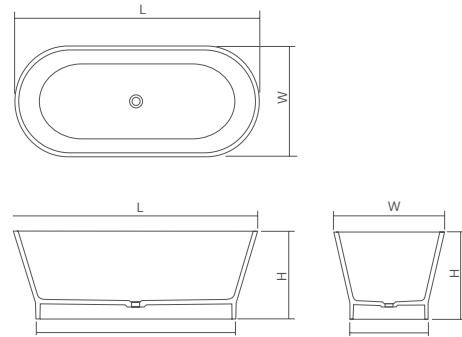

Color matt

DD8619 Freestanding bathtub

| Material: | Solid surface / Glasstech | | | WM | CM | GT |
|--------------------------|---------------------------|-------|-------|-------|-------|-------|
| Size(mm) | L/1400 | W/700 | H/520 | 37.33 | 41.05 | 77.95 |
| | L/1550 | W/770 | H/520 | 39.24 | 43.17 | 81.14 |
| | L/1650 | W/820 | H/520 | 40.52 | 44.55 | 84.32 |
| | L/1780 | W/880 | H/520 | 42.42 | 46.67 | 87.50 |
| Bathtub capacity: | L/1400 (200 L) | | | | | |
| | L/1550 (255 L) | | | | | |
| | L/1650 (290 L) | | | | | |
| | L/1780 (340 L) | | | | | |

The bathtub is available in Solid Surface material.

DD8609 Freestanding bathtub

| | | |
|--|-------|-------|
| Material: Solid surface / Glasstech | WM | CM |
| Size(mm) L/1500 W/680 H/540 | 41.87 | 46.09 |
| Bathtub capacity: | 285 L | |