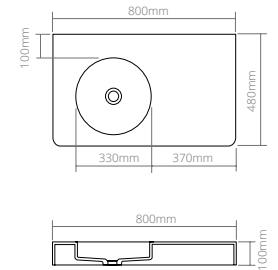

DD9803 Countertop basin

Material: Solid surface	WM	CM
Size(mm) L/800 W/480 H/100	14.99	16.19
WM, CM: drain and matching cover included