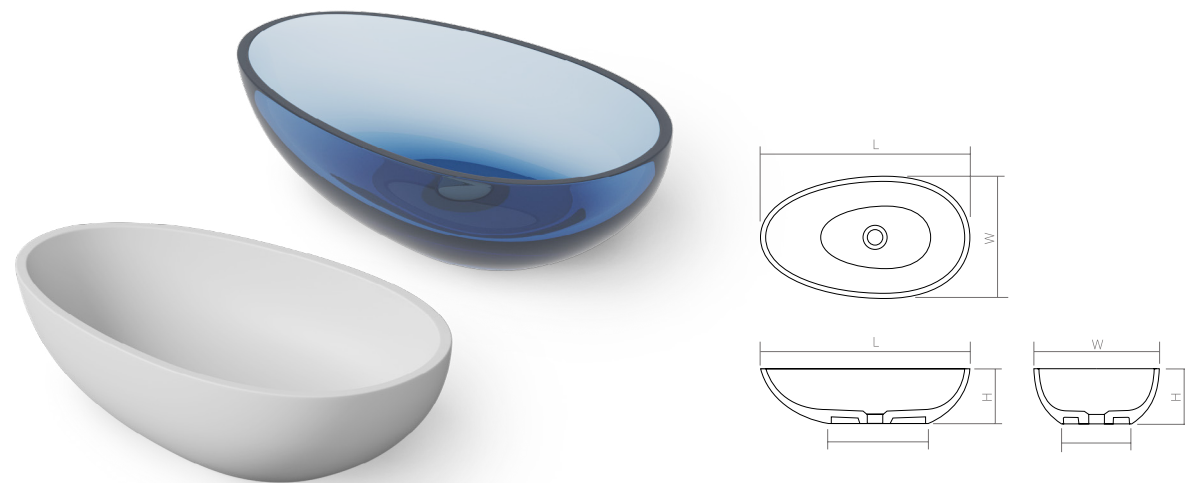

DD9035 Countertop basin

Material: Solid surface / Glasstech	WM	CM	GT
Size(mm)	L/600	W/360	H/158
WM, CM:	drain and matching cover included