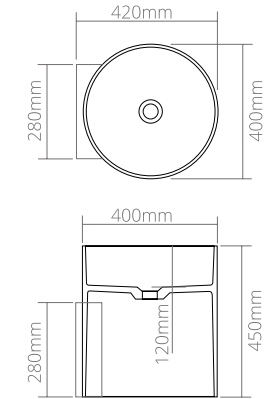

DD2013 Pedestal Basin

Material: Solid surface	WM	CM			
Size(mm)	L/400	W/420	H/450	19.65	21.76
WM, CM:	drain and matching cover included				
With back hole