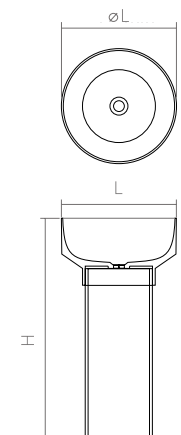

The sink is available in two versions:
Solid Surface and Glasstech.

DD2022 Pedestal Basin

Material: Solid surface / Glasstech	WM	CM	GT
Size(mm)	L/480	W/480	H/900
WM, CM:	drain and matching cover included		

The sink is available in two versions:
Solid Surface and Glasstech.

DD2023 Pedestal Basin

Material: Solid surface / Glasstech	WM	CM	GT
Size(mm)	L/480	W/480	H/900
WM, CM:	drain and matching cover included