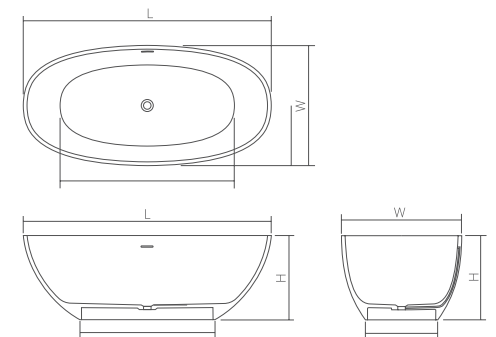

Glasstech

DD8647 Freestanding bathtub

| | | | |
|--|-------|-------|-------|
| Material: Solid surface / Glasstech | WM | CM | GT |
| Size(mm) L/1700 W/800 H/550 | 43.70 | 48.05 | 89.09 |
| Bathtub capacity: 290 L | | | |

Glasstech

DD8628 Freestanding bathtub

| Material: Solid surface / Glasstech | | | WM | CM | GT | |
|-------------------------------------|----------------|-------|-------|-------|-------|-------|
| Size(mm) | L/1550 | W/750 | H/550 | 41.15 | 45.29 | 84.32 |
| | L/1650 | W/800 | H/580 | 43.70 | 48.05 | 89.09 |
| Bathtub capacity: | L/1550 (250 L) | | | | | |
| | L/1650 (305 L) | | | | | |