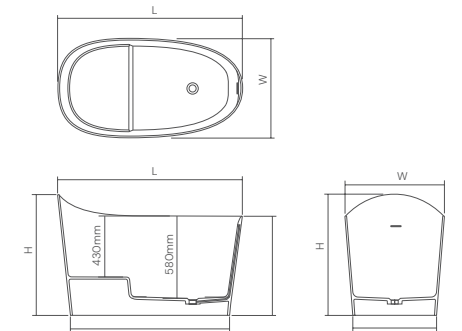

DD8700 Freestanding bathtub

Material:	Solid surface		WM	CM
Size(mm)	L/1300	W/700	H/850	33.94 39.24
Bathtub capacity:	240 L