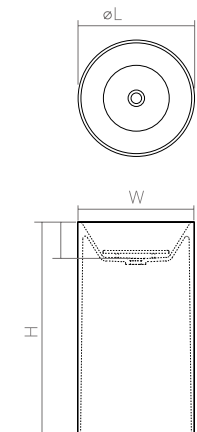

DD2011 Pedestal Basin

Material: Solid surface	WM	CM			
Size(mm)	L/495	W/495	H/900	34.11	37.28
WM, CM:	drain and matching cover included