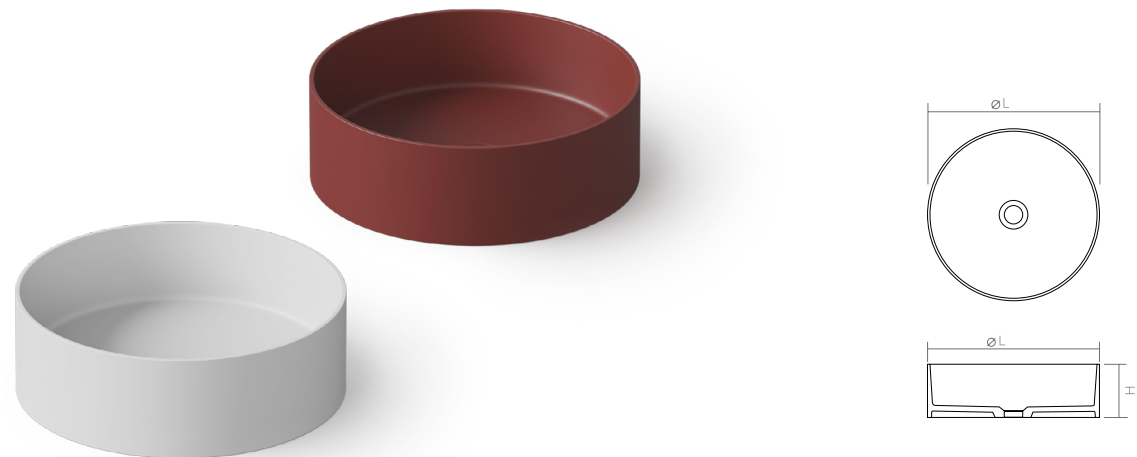

DD9061 Countertop basin

Material:	Solid surface / Glasstech			WM	CM	GT
Size(mm)	L/300	W/300	H/140	5.70	6.16	10.18
	L/400	W/400	H/140	6.38	6.95	11.67
	L/420	W/420	H/130	6.61	7.17	12.30
	L/450	W/450	H/145	6.83	7.40	12.62
WM, CM:	drain and matching cover included