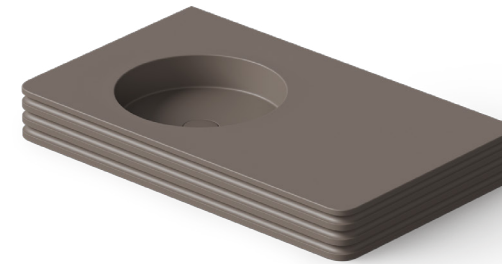

DD9803 Countertop basin

Material: Solid surface	WM	CM
Size(mm) L/800 W/480 H/100	14.99	16.19
WM, CM: drain and matching cover included