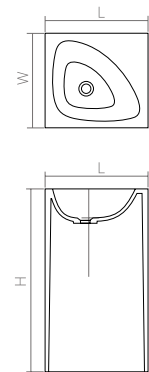

| | | | |
|--|-----------------------------------|-------|-------|
| Material: Solid surface / Glasstech | WM | CM | GT |
| Size(mm) L/495 W/455 H/880 | 43.71 | 50.04 | 63.64 |
| WM, CM: | drain and matching cover included | | |