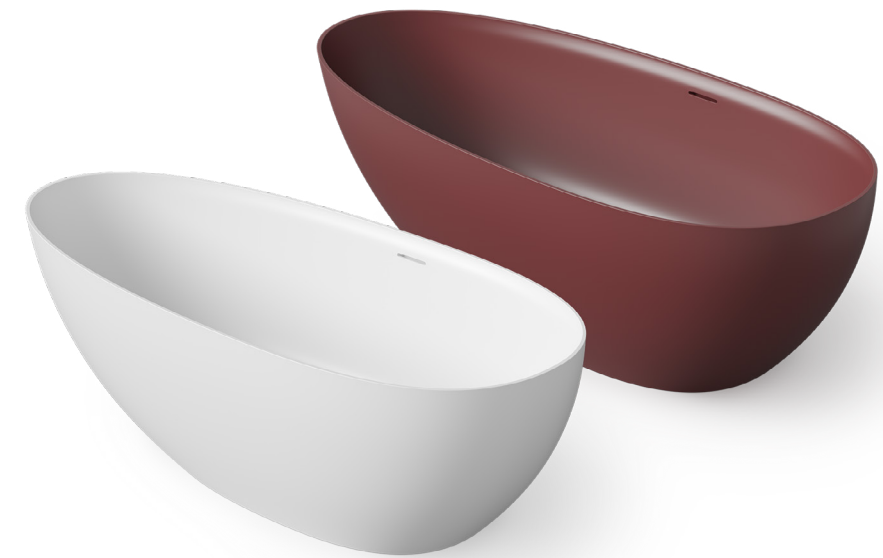

Bathtubs

Edge collection

Bathtubs

DD8908 | White Matt

The bathtub is available in Solid Surface material.

Solid Surface

Color matte

Edge collection