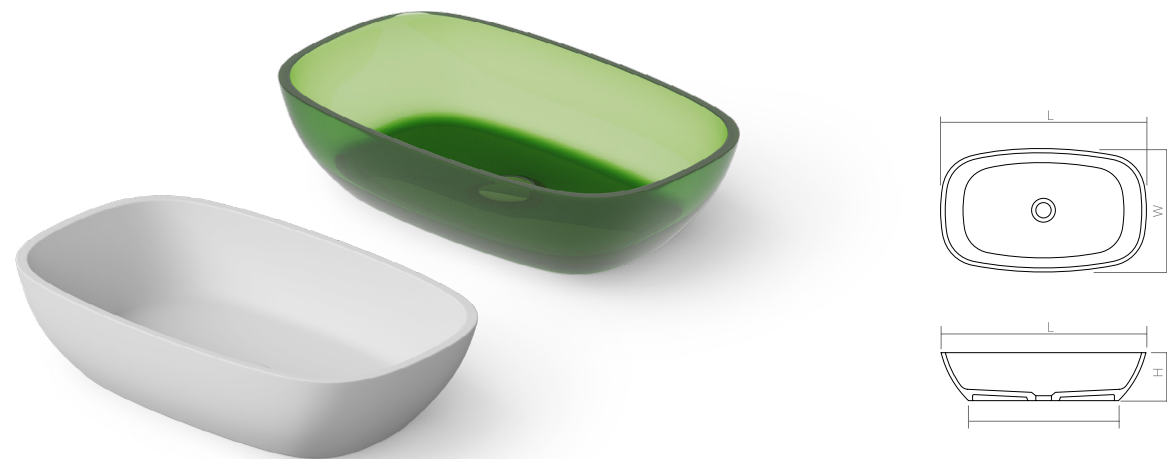

DD9079 Countertop basin

Material: Solid surface / Glasstech	WM	CM	GT			
Size(mm)	L/600	W/360	H/140	6.72	7.29	12.30
WM, CM:	drain and matching cover included