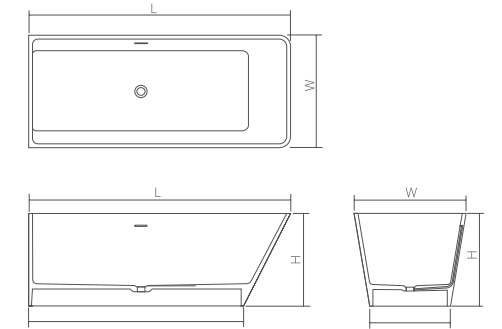

DD8605 Freestanding bathtub

Material: Solid surface			WM	CM
Size(mm)	L/1700	W/730	H/600	49.78 54.75
Bathtub capacity:	280 L