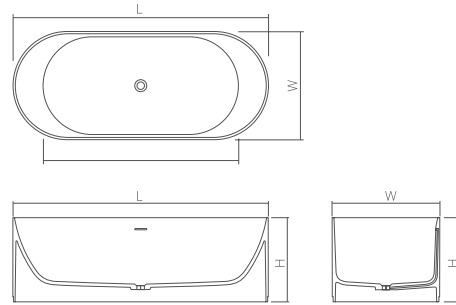

DD8801 | Dark Camel
DD2803 | Dark Camel

DD8801 | Dark Camel

The bathtub is available in Solid Surface material.

Solid Surface

Color matt

DD8801 Freestanding bathtub

| | | | | |
|--------------------------------|--------|-------|-------|-------------|
| Material: Solid surface | | | WM | CM |
| Size(mm) | L/1710 | W/720 | H/560 | 42.42 46.67 |
| Bathtub capacity: | 300 L | | | |

The bathtub is available in Solid Surface material.

DD8803 Freestanding bathtub

| | | | | |
|--------------------------------|--------|-------|-------|-------------|
| Material: Solid surface | | | WM | CM |
| Size(mm) | L/1700 | W/720 | H/560 | 42.42 46.67 |
| Bathtub capacity: | 310 L | | | |