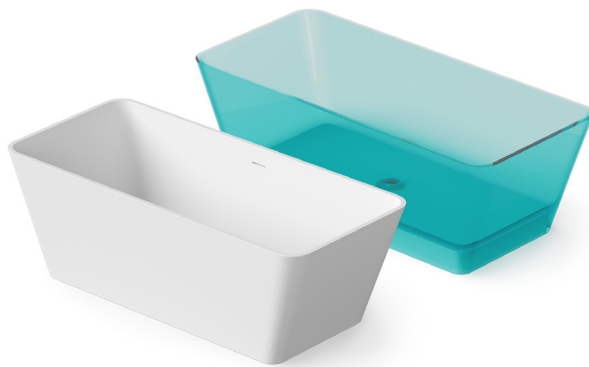

Modern collection

The bathtub comes in two materials: Solid surface and Glasstech.

DD8631 Freestanding bathtub

| | | | | | |
|--------------------------------|--------|-------|-------|-------|-------|
| Material: Solid surface | | | | WM | CM |
| Size(mm) | L/1700 | W/850 | H/540 | 46.39 | 51.06 |
| Bathtub capacity: | 350 L | | | | |

Modern collection

The bathtub comes in two materials: Solid surface and Glasstech.

DD8603 Freestanding bathtub

| | | | | | | |
|--|----------------------------------|-------|-------|-------|-------|-------|
| Material: Solid surface / Glasstech | | | | WM | CM | GT |
| Size(mm) | L/1500 | W/680 | H/560 | 39.76 | 43.83 | 84.26 |
| | L/1700 | W/780 | H/580 | 43.07 | 47.44 | 89.12 |
| Bathtub capacity: | L/1500 (265 L) L/1700 (360 L) | | | | | |