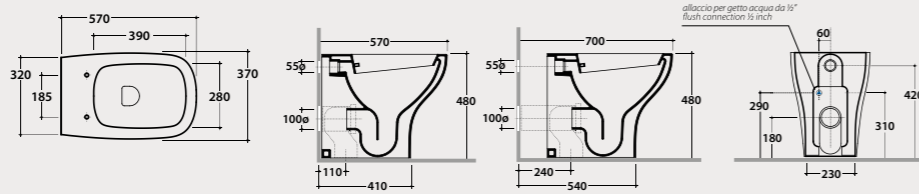

ARGENTO

Floor mounted Wc/
bidet
ARGENTO 57.37 H48

Floormounted Wc/bidet 57x37 h48 cm. Wall drain. Back to wall or wall spaced installation. **GEB01BI**
Average drain < 3 Lt. Fixing kit included FISSAGGIHOST®. Weight 28 Kg.

Pallet exp. pcs. 17
Euro pallet pcs. 14

Soft close seat-cover

Removable duroplast seat-cover with soft-closing system. Weight 3 Kg.

GEA20BI 177,00