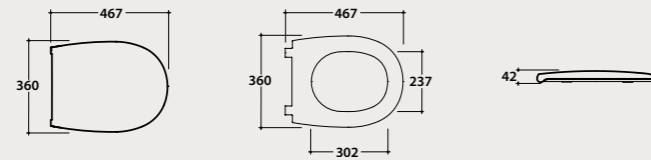

Pallet exp. pcs. 165
Europallet pcs. 115

Flow reductor

Flow reductor.

Code **VA132** Price € **8,00**

**Floor mounted bidet
50.36**

Floor mounted bidet monoforo 50x36 h41cm. Wall spaced installation
Fixing. kit included. Weight 20 Kg

Code **GR009BI** Price € **220,00**