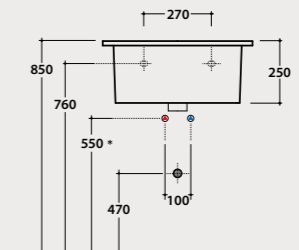

* For top installed tap

Pallet Exp. pcs. 12
Euro pallet pcs. 9