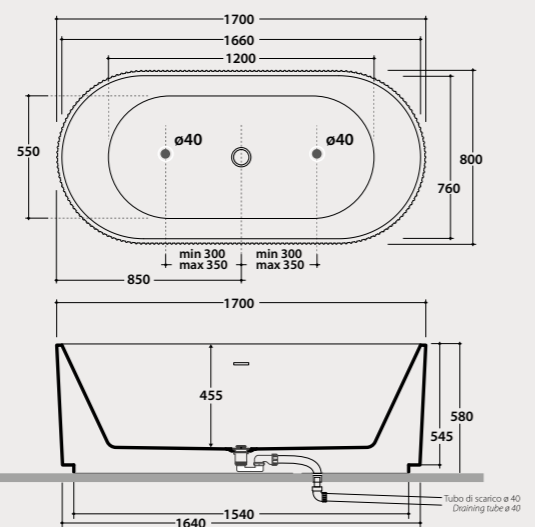

Technical details

Bathtub weight:: Kg. 47,500
Water capacity:: Lt. 260,00
Full weight: Kg. 307,500

KOIB143BI 2.655,00
Glossy white
KOIB143BO 2.655,00
Matt white

B+C **KOIB143BIXX** 4.266,00
Internal
Glossy white
External
Bagno di Colore

B+C **KOIB143BOXX** 4.266,00
Internal
Matt white
External
Bagno di Colore

Drain kit

Drain kit complete with siphon, drain and drain cover for Bathtubs
KOIB141, KOIB142, KOIB143, (replacement).

KOIB144BI 236,00
Drain cover
Glossy white
KOIB144BO 236,00
Drain cover
Matt white

NEW!