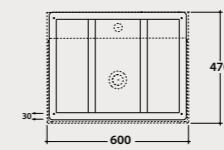

* Glass shelf OP042S to be ordered compulsorily

Glass shelf*
54,6.45,2

Shelf in back-painted glass 54,6x45x2 h 0,6 cm. Weight 3,7 Kg.

OP042SAR Price € **491,00**
Matt black

OP042SBO Price € **491,00**
White matt