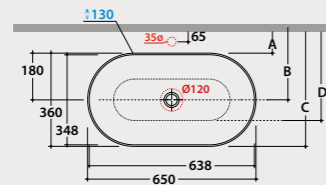

LE CIOTOLE

Basin
65.36

Basin 65x36 h16 cm. Sit-on installation. Weight 9,5 Kg.

	Wall installed tap	Top installed tap
A:	80	105
B:	260	285
C:	440	465
D:	340	365

* For top installed tap

Pallet Exp. pcs. 36
Euro pallet pcs. 27

Code Price €
B6065BI 416,00
B6065XX 624,00

Basin
60.41

Basin 60x41 h16 cm. Sit-on installation. Weight 9 Kg.