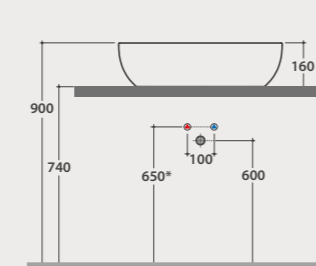

* For top installed tap

Pallet Exp. pcs. 36
Euro pallet pcs. 36

TFO61BI 403,00

Basin
BONSAI
25.25

Basin 25x25 h12 cm. Sit-on installation. Weight 4,3 Kg.