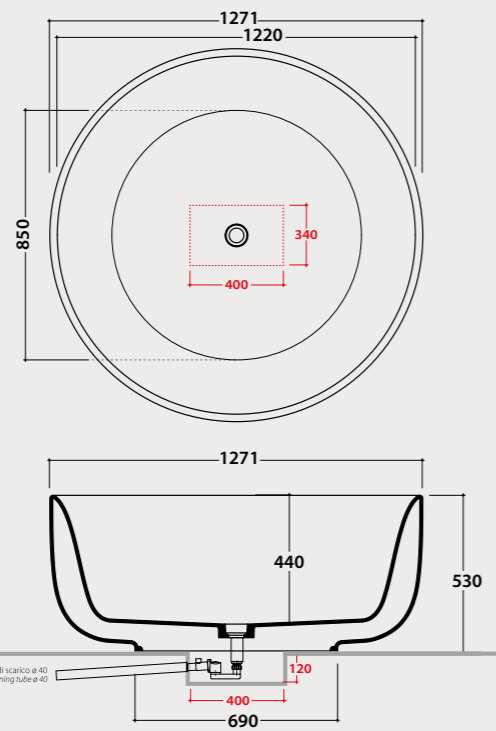

BATHTUBS IN LIVINGTEC®

Round Bathtub
KOI Ø127
design Federica Biasi

KOI Round bathtub in Livingtec® Ø127 h53 cm. Free-standing installation.
KOIBRSC drain kit included.