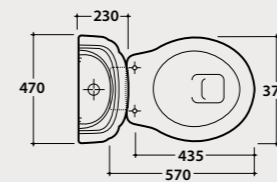

PAESTUM

High-level cistern

High-level cistern with lid 47x23 h 37 cm. Weight 11 Kg.

Code **PA010BI** Price € **189,00**

Pallet exp. pcs. 36
Europallet pcs. 30