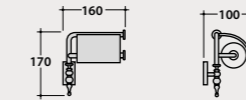

Spare ceramic glass holder.

Code **PARB40**
Price € **22,00**

Toilet roll-holder

Toilet roll-holder 16x10 h17 cm. Weight 1,1 kg.

Code **PACC41**
Price € **185,00**

Toilet brush holder

Wall-mounted toilet brush holder ø 8 h45 cm. With ceramic container. Weight 1,8 Kg