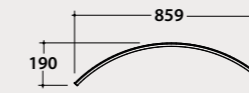

Mirror Ø 100
polished edge

Round mirror 100 cm polished edge. Weight 7 Kg.
Lamp LL018 not included

SP018 344,00