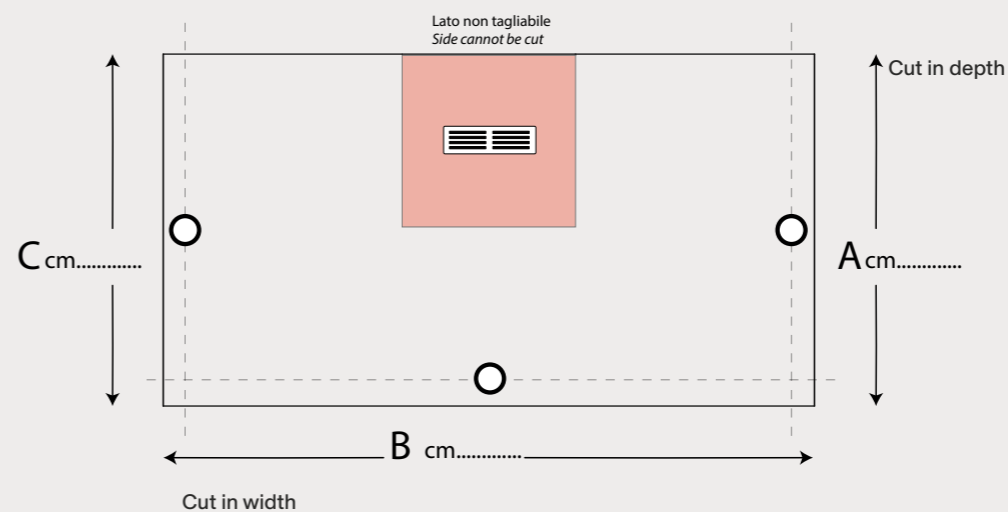

ATTENTION : For shower trays with central drain, 2 cuts in depth are not possible.

In case of 1 cut, specify the side to be cut

40 x 40 cm. No cut area

1) Indicate the final size (width and depth) of the shower tray required.

2) Mark with an X the side (1 cut) or the 2 sides (2 tagli) to be cut. ~~X~~ A maximum of 2 cuts may be requested

Stamp and signature