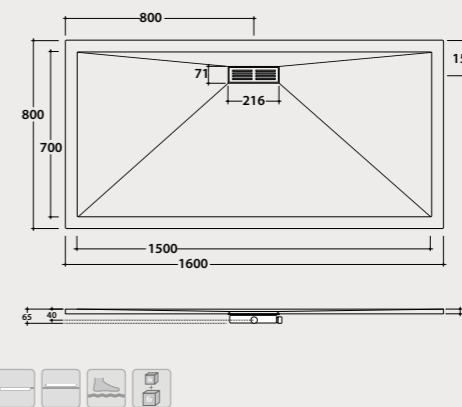

DOCCIAPIETRA H2

Shower tray
DOCCIAPIETRA 80.160

Shower tray 80x160 cm. Sit-on or floor-level installation.
Drain included. Reversible. Weight 34,2 Kg.

Code Price €
DP216080XXX 1.128,00

Shower tray
DOCCIAPIETRA 80.170

Shower tray 80x170 cm. Sit-on or floor-level installation.
Drain included. Reversible. Weight 38 Kg.

Code Price €
DP217080XXX 1.366,00