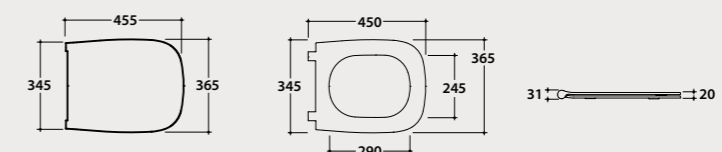

Pallet exp. pcs. 100
Europallet pcs. 80

Flow reducer

Flow reducer.

VA132 8,00

Wall-hung bidet 50.36

Wall-hung bidet 50x36 h27 cm. Fixing kit included. Weight 18 Kg