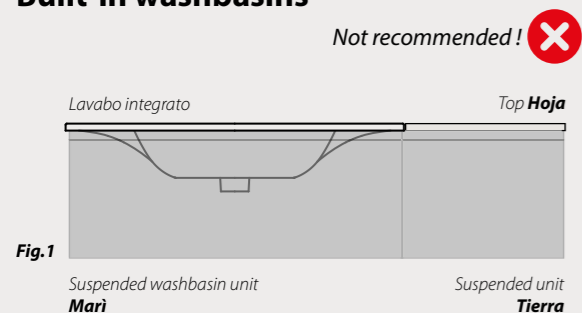

Built-in washbasins