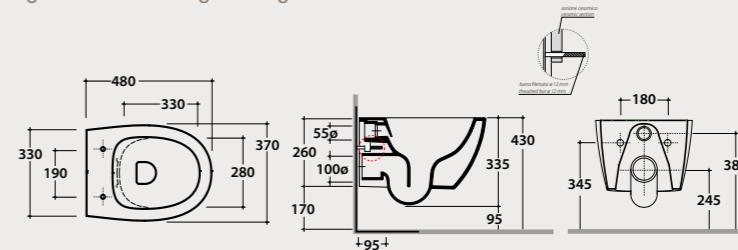

4All

Wall-hung Wc 48.37

Wall-hung Wc No Rim 48x37 h33,5 cm. Average drain < 3 Lt. Fixing kit included. Weight 20 Kg

Pallet exp. pcs. 25
Europallet pcs. 20