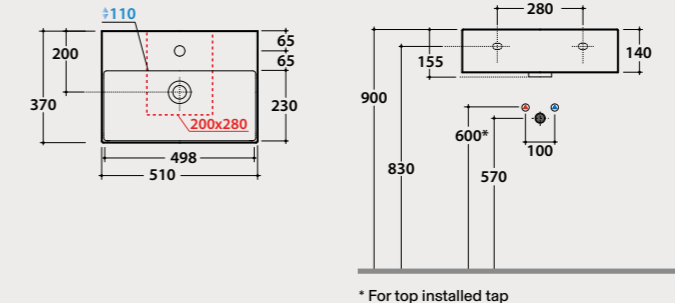

OP024PAR

OP027PXX

Basin
51.37

Basin 51x37 h14 cm. Wall-hung or sit-on installation.
Fixing kit included. Weight 14 Kg.

IN051BI **382,00**
BdC **IN051XX** **572,00**
R **IN051XX** **668,00**

* For top installed tap