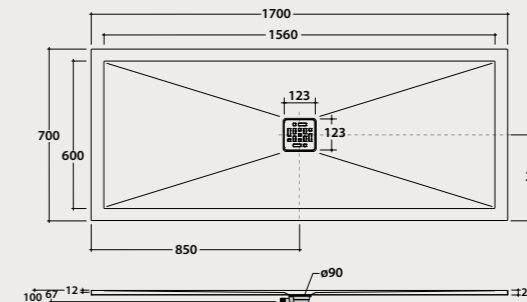

Shower tray 70x170 cm. Sit-on or floor-level installation.
Drain included.Reversible. Weight 25,23 Kg.

Code Price €

DP2517070501 **640,00**

White Drain Cover

DP2517070A501 **619,00**

Chrome Drain Cover

NEW!