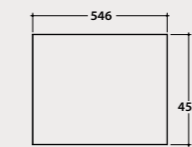

Glass shelf*
54,6.45,2

Shelf in back-painted glass 54,6x45x2 h 0,6 cm. Weight 3,7 Kg.

OP042SAR Price € **491,00**
Matt black

OP042SBO Price € **491,00**
White matt

Combinable washbasins

B6R81

B6R80S

B6R80D