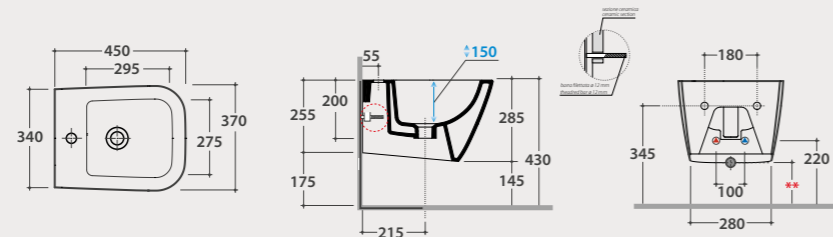

Wall-hung bidet 45.37

Wall-hung bidet 45x37 h28,5 cm. Fixing kit included. Weight 16 Kg.

Pallet exp. pcs. 25
Europallet pcs. 20

Chromed push-open waste

Chromed push-open waste. Weight 0,5 Kg.

Push-open waste with ceramic top

Push-open waste with ceramic top. Weight 0,5 Kg.

Code

Price €

STS07BI 517,00

ST024BI 169,00

VA132 8,00

VA040 55,00

STS11BI 517,00

FI012CR 69,00

FI012BI 120,00

STONE

Floor mounted Wc 56.36

Floor mounted Wc 56x36 h43 cm with adjustable water inlet/outlet MULTI. Back to wall installation. Average drain < 3 Lt. FISSAGGIOGHOST® fixing kit included. Weight 26 Kg.