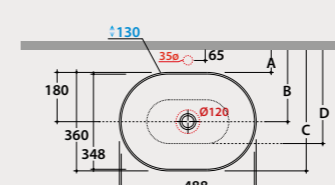

* For top installed tap

Pallet Exp. pcs. 45
Euro pallet pcs. 36

Code Price €
B6054BI 384,00
B6054XX 576,00
B6054XX 672,00

LE CIOTOLE

Basin
50.36

Basin 50x36 h16 cm. Sit-on installation. Weight 6,5 Kg.

	Wall installed tap	Top installed tap
A:	80	105
B:	260	285
C:	440	465
D:	340	365