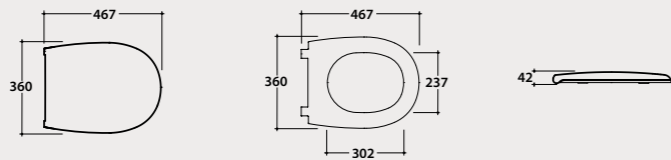

Pallet exp. pcs. 165
Europallet pcs. 115

Flow reducer

Flow reducer.

Code **VA132** Price € **8,00**