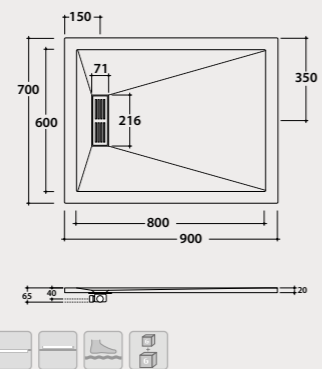

DOCCIAPIETRA H2

Shower tray
DOCCIAPIETRA 70.90

Shower tray 70x90 cm. Sit-on or floor-level installation.
Drain included.Reversible. Weight 19,8 Kg.

Code Price €
DP209070XXX 716,00

Shower tray
DOCCIAPIETRA 70.100

Shower tray 70x100 cm. Sit-on or floor-level installation.
Drain included.Reversible. Weight 22 Kg.

DP210070XXX 738,00