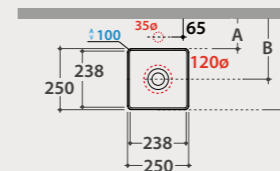

* For top installed tap

	Wall installed tap	Top installed tap
A:	130	105
B:	255	230
C:	380	355

Pallet Exp. pcs. 108
Euro pallet pcs. 108