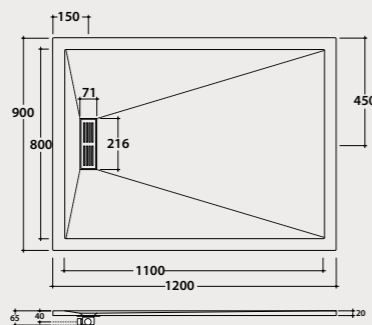

Shower tray
DOCCIAPIETRA 90.140

Shower tray 90x140 cm. Sit-on or floor-level installation.
Drain included. Reversible. Weight 34,2 Kg.

Code Price €
DP214090XXX 992,00