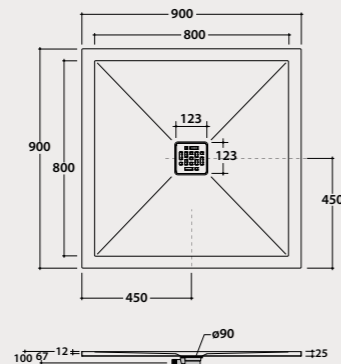

DOCCIAPIETRA H2,5

Shower tray
DOCCIAPIETRA 90.90

Shower tray 90x90 cm. Sit-on or floor-level installation.
Drain included.Reversible. Weight 17,89 Kg.

NEW!