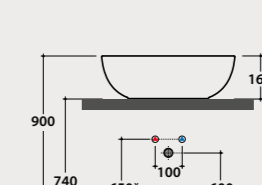

* For top installed tap

Pallet Exp. pcs. 45
Euro pallet pcs. 36

Code Price €
B6054BI 384,00
B6054XX 576,00
B6054XX 672,00

LE CIOTOLE

Basin
50.36

Basin 50x36 h16 cm. Sit-on installation. Weight 6,5 Kg.

	Wall installed tap	Top installed tap
A:	80	105
B:	260	285
C:	440	465
D:	340	365