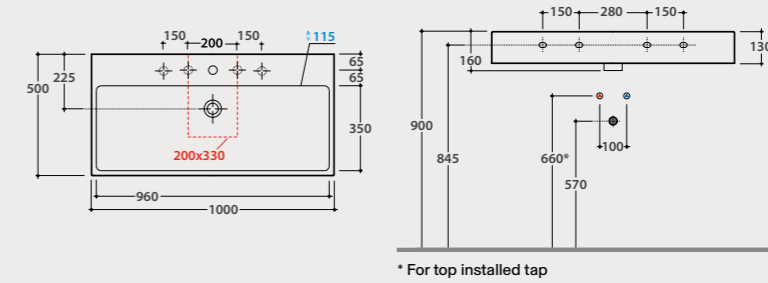

Also available without tap hole code: **SCQ1000BI**

Pallet Exp. pcs. 13
Euro pallet pcs. 10

Frontal brass chromium-plated towel rail

Frontal brass chromium-plated towel rail 96x9 cm. Weight 0,7 kg.

PT010CR 246,00

Frontal matt black steel towel rail

Frontal matt black steel towel rail 98x10 cm. Weight 1,4 kg.

OP010YAR 231,00

Furniture in combination with this basin p. 167 and following