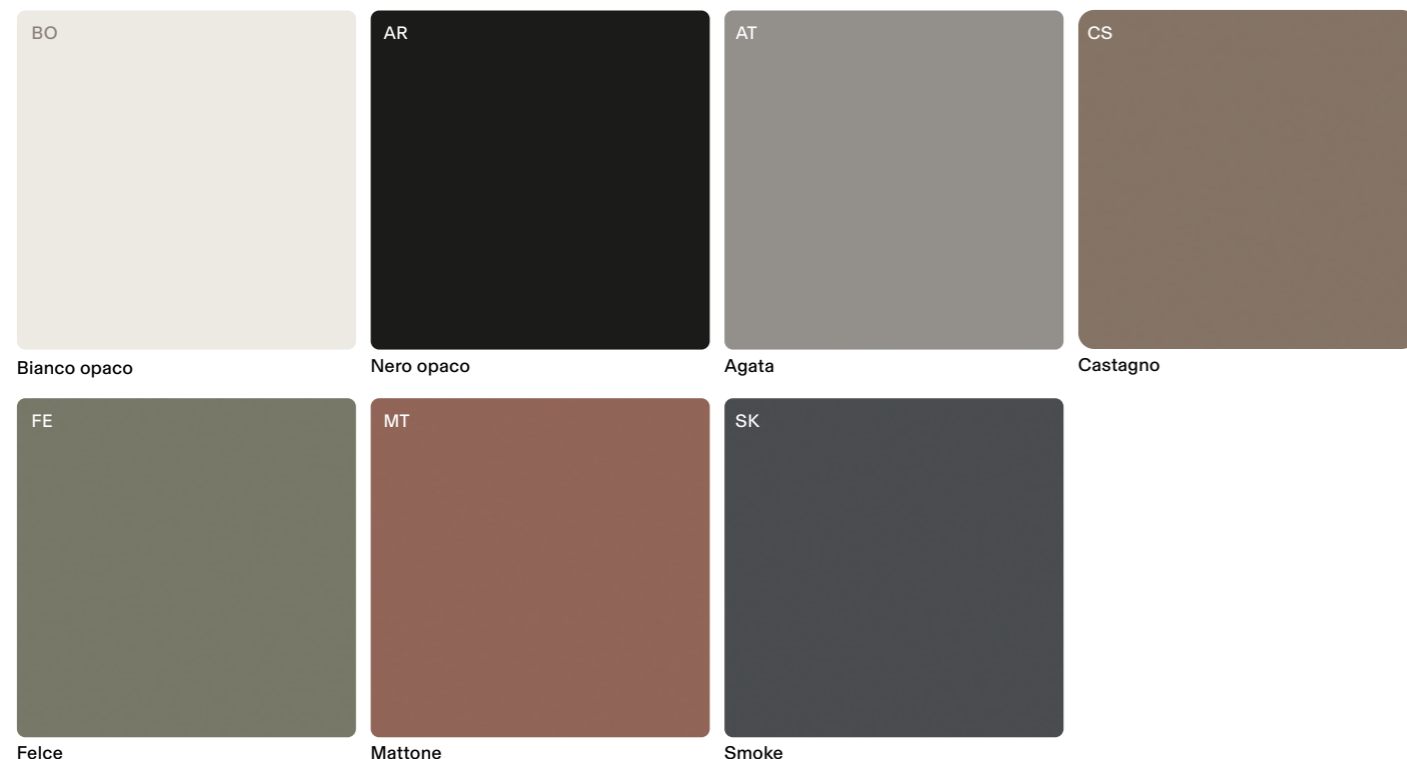

Bagno di Colore (7)

Articles available in Bagno di Colore 7 colors

Bagno di Colore