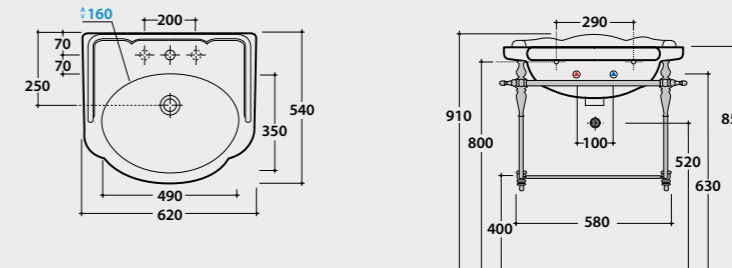

Code Price €
PA005BI 260,00

Q.tà pallet pcs. 18

Wall-hung structure
59.52

Brass chromium-plated wall-hung structure 59x52 h48 cm. For basin PA057BI. Weight 8 Kg.

Code Price €
PASC57 1.660,00

Floor mounted structure
57.52