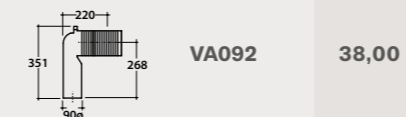

4All

Floor mounted Wc 54.36

Floor mounted Wc No Rim 54x36 h43 cm with adjustable water inlet/outlet MULTI. Back to wall installation. Average drain < 3 Lt. FISSAGGIOGHOST® fixing kit included. Weight 25 Kg.

Code Price €
MD004BI **524,00**
B-C MD004XX **786,00**

Pallet exp. pcs. 20
Europallet pcs. 16

Soft close seat-cover

Removable duroplast seat-cover with soft-closing system. Weight 3 Kg.

Code Price €
MDR20BI **169,00**
B-C MDR20XX **312,00**

Pallet exp. pcs. 100
Europallet pcs. 80

• Elbow pipe

Adjustable elbow pipe for floor drain from 6 a 11 cm. Weight 0,3 Kg.

• Elbow pipe

Adjustable elbow pipe for floor drain from 12 a 15 cm. Weight 0,3 Kg.

• Elbow pipe

Adjustable elbow pipe for floor drain from 16 a 20 cm. Weight 0,3 Kg.

** Eccentric pipe

Eccentric pipe for water inlet h 33,5 cm o h 35,5 cm. Weight 0,1 Kg.

Pipe

Pipe 35 cm for wall drain. Weight 0,2 Kg.

Flow reductor

Flow reductor.

Code Price €
VA132 **8,00**

Floor mounted bidet 54.36

Floor mounted bidet 54x36 h43 cm MULTI 2.0. Back to wall installation. FISSAGGIOGHOST® fixing kit included. Weight 23 Kg.

Code Price €
MD011BI **524,00**
B-C MD011XX **786,00**

Pallet exp. pcs. 20
Europallet pcs. 16

4All

Wall-hung Wc/bidet 54.36

Wall-hung Wc/bidet 54x36 h33 cm. Average drain < 3 Lt. Fixing kit included. Weight 18 Kg.

Code Price €
MDB02BI **461,00**

Pallet exp. pcs. 25
Europallet pcs. 20

Floor mounted Wc/bidet 54.36

Floor mounted Wc/bidet 54x36 h43 cm. with adjustable water inlet/outlet MULTI. Back to wall installation. Average drain < 3 Lt. Fixing kit included. Weight 24 Kg.

Code Price €
MDB01BI **461,00**

Pallet exp. pcs. 20
Europallet pcs. 16

Soft close seat-cover

Removable duroplast seat-cover with soft-closing system. Weight 3 Kg.

Code Price €
MDR20BI **169,00**

Pallet exp. pcs. 100
Europallet pcs. 80

• Elbow pipe