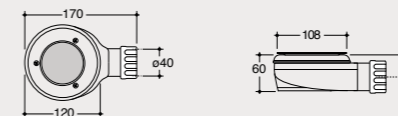

DOCCIAPIETRA H2,5

Drain cover

Drain cover (replacement).

Drain

DOCCIAPIETRA drain (replacement).