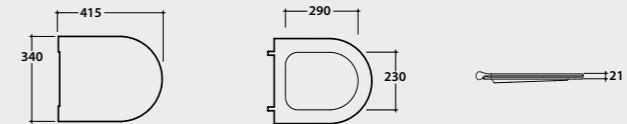

Pallet exp. pcs. 100
Europallet pcs. 80

ME021BI 169,00

Flow reductor

Flow reductor

VA132 8,00

Anti-drip bend

Anti-drip bend for MES04. Weight 0,3 Kg.

NEW!

VA040 55,00