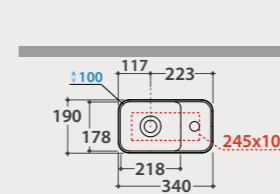

* For top installed tap

Also available without tap hole code: TE0340BI

Pallet Exp. pcs. 117
Euro pallet pcs. 90

Furniture in combination with this basin p. 167 and following

LT001LAR

Basin
4ALL 60.42

Basin 60x42 h16 cm. Sit-on installation. Fixing kit included. Weight 10 Kg.