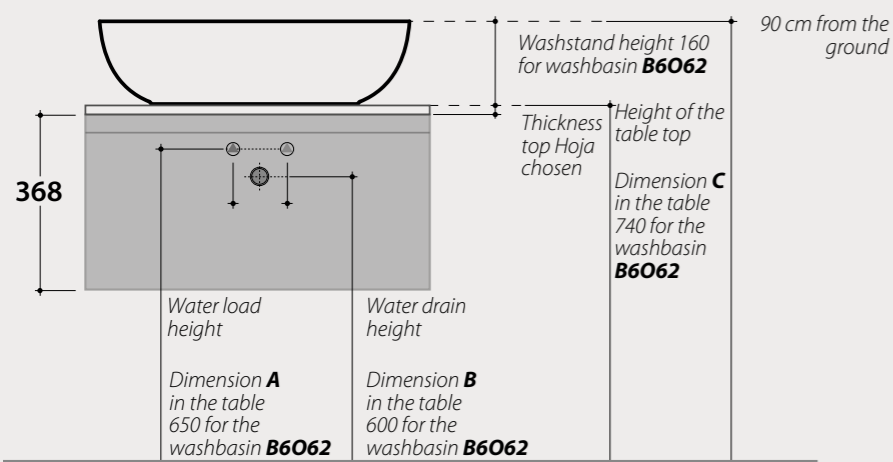

A*	B	C**
B6T30	650	600	740
B6T37	650	600	740
B6Q38	650	600	740
B6T42	650	600	740
B6Q43	650	600	740
B6Q42	670	620	760
B6T45	650	600	740
B6Q45	650	600	740
B6T48	650	600	740
B6O50	650	600	740
FO050	670	620	760
B6R53	650	600	740
B6R54	670	620	760
B6R51	680	610	780
B6O54	650	600	740
TE055	670	620	760
FO054	670	620	760
B6R56	650	600	740
B6R55	680	610	780
B6O62	650	600	740
TFO60	650	600	740
TFO61	650	600	740
B6O60	650	600	740
B6R60	650	600	740
FO062	670	620	760
B6R63	670	620	760
B6R65	680	610	780
B6O65	650	600	740
B6R66	680	610	780
B6R70	680	610	780
B6R81	680	610	780
B6R100	680	610	780
TF055	670	620	760
TF042	670	620	760
TF043	670	620	760
TF056	670	620	760
TF050	670	620	760
TF053	670	620	760

A* For top mounted tap
C** dimension C is inclusive of top; please consider the thickness of the top chosen, according to the finish (see page 251)

Suggested drawer configurations with accessories

For:
Bases **Mari** and **LiNEA** h 24,5 cm
Bases **Anita** h 49 cm (upper drawer)
Bases **Anita** h 49 cm (lower drawer)

For:
Bases **Mari** h 49 cm (lower drawer)
Bases **Anita** h 49 cm (lower drawer)
Bases **Tierra** h 24,5 / 49 cm
Bases **Javier** h 24,5 cm

For:
Bases **Mari** h 36,8 cm (configuration as diagram below from 60 to 120 cm)
Bases **Tierra** h 36,8 cm (free configuration)
Bases **Javier** h 36,8 cm (free configuration)

50
OP002CAR

60
OP003CAR

70
OP003CAR

85
OP003CAR

95
OP003CAR

120
OP003CAR

50
OP004CAR

60
OP004CAR

70
OP004CAR

85
OP004CAR

95
OP004CAR

120
OP004CAR

50
OP005CAR

60
OP005CAR

70
OP005CAR

85
OP005CAR

95
OP005CAR

120
OP005CAR

Only for **Tierra** and **Javier**