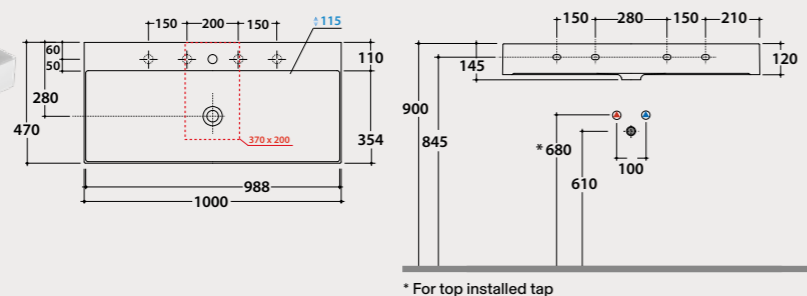

Also available without tap hole code: **B6R1000BI**

Pallet Exp. pcs. 13
Euro pallet pcs. 10

Frontal brass
chromium-plated towel rail

Frontal brass chromium-plated towel rail 96x9 cm. Weight 0,7 kg.

PT010CR **246,00**

Frontal matt black steel
towel rail

Frontal matt black steel towel rail 98x10 cm. Weight 1,4 kg.

OP010YAR **231,00**

Furniture in combination
with this basin p. 167 and
following

Basin
80.47

Basin 80x47 h12 cm. Wall-hung or sit-on installation. Fixing kit included.
Weight 21 Kg.

B6R81BI **526,00**
B6R81XX **773,00**
R B6R81XX **897,00**