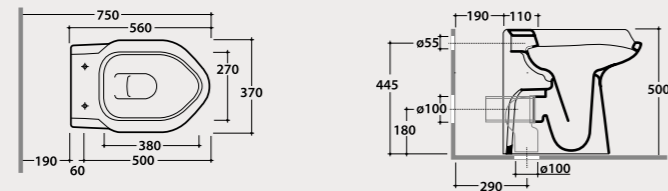

Pallet exp. pcs. 17
Euro pallet pcs. 14

Seat-cover

Open front seat-cover for DS026BI. Weight 4 Kg.

DS021 121,00

Pallet exp. pcs. 165
Euro pallet pcs. 115

Elbow pipe

Elbow pipe for DS026.

DS027 21,00

AUSILIA

Basin
AUSILIA 67.54,5

Ergonomic basin 67x54,5 h17,5 cm. One hole arranged for threetape holes, provided with elbow support. No overflow. Wall-hung installation. To be combined with hand (DS141) or pneumatic (DS145) mechanism for basin inclination. Fixing kit included. Weight 18 Kg.

Code Price €
DS006BI 350,00