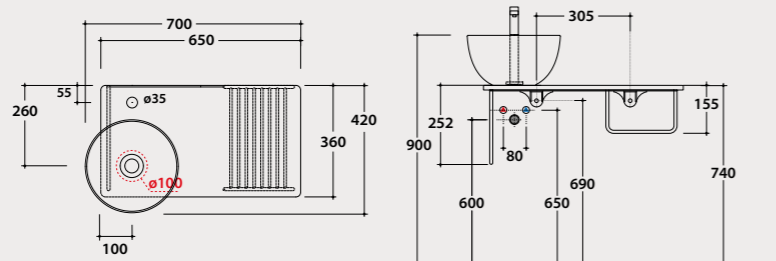

TILE

Wall-hanging structure
65.36

Wall-hanging structure in matt black steel 65x36 h25 cm with washbasin shelf in ceramic. With right washbasin hole and tap hole. Weight 12 Kg.

Code **OP009TBI** Price € **1.527,00**

Code **OP009TXX** Price € **1.872,00**

Wall-hanging structure
65.36

Wall-hanging structure in matt black steel 65x36 h25 cm with washbasin shelf in ceramic. With left washbasin hole and tap hole. Weight 12 Kg.

B6T30

Code **OP010TBI** Price € **1.527,00**

Code **OP010TXX** Price € **1.872,00**

Recommended washbasins

TILE

Continuous waste
with ceramic top

Continuous waste with ceramic top for basins without overflow. Weight 0,5 Kg.

Code **FI024BI** Price € **120,00**

Code **FI024XX** Price € **120,00**

Code **FI024XX** Price € **150,00**

Continuous chromed
waste

Continuous chromed waste for basins without overflow. Weight 0,5 Kg.

Code **FI024CR** Price € **69,00**

Continuous waste
with ceramic top

Continuous waste with ceramic top and matt black junction. For basins without overflow. Weight 0,5 Kg.

Code **FI024ABI** Price € **140,00**

Code **FI024AXX** Price € **140,00**

Code **FI024AXX** Price € **175,00**

Square siphon
chromium-plated

Chromium-plated siphon, square shape 1" 1/4. Weight 0,5 Kg.

Code **SF051CR** Price € **125,00**

Round siphon
chromium-plated

Chromium-plated siphon, round shape 1" 1/4. Weight 0,5 Kg.

Code **RA051CR** Price € **110,00**

Round ABS siphon
chromium-plated

Chromium-plated ABS siphon, round shape 1" 1/4. Weight 0,5 Kg.

Code **RA050CR** Price € **85,00**

Matt black siphon

Matt black siphon, round shape 1" 1/4. Weight 1,16 Kg.

Code **RA051AR** Price € **290,00**

Space-saving matt
black siphon

Space-saving matt black siphon, round shape 1" 1/4. Weight 1,16 Kg.

Code **RA053AR** Price € **479,00**