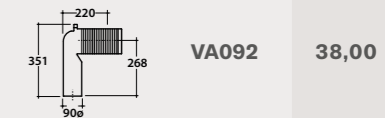

• Elbow pipe

Adjustable elbow pipe for floor drain from 6 a 12 cm. Weight 0,3 Kg.

• Elbow pipe

Adjustable elbow pipe for floor drain from 13 a 15 cm. Weight 0,3 Kg.

• Elbow pipe

Adjustable elbow pipe for floor drain from 16 a 20 cm. Weight 0,3 Kg.