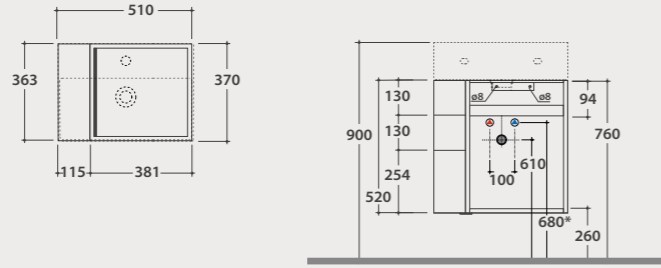

Wall-hanging structure in matt black steel 51x37 h52 cm with reversible open compartment in matt black steel and smoked glass top. Weight 15 Kg.

Code Price €
OP025PAR 1.170,00

Base DX 51.37

NEW!

Wall mounted cabinet in matt lacquered MDF 51x37 h52 cm con apertura anta a destra e vano a giorno in acciaio Matt black. Weight 24 Kg.