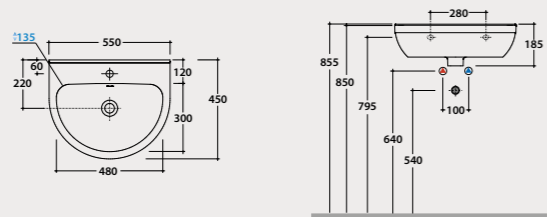

Pallet exp. pcs. 44
Europallet pcs. 34

Basin
50.45

Basin50x45 h18,5 cm. Wall-hung installation or on pedestal.
Weight 14 Kg.