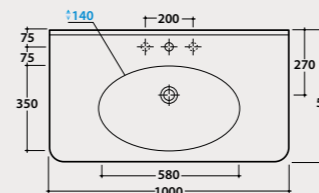

Code Price €

PAESTUM

Basin 100.55

Basin 100x55 h20 cm. Wall-hung installation. Fixing kit included. Weight 29 Kg.

PA023BI 845,00

Pallet exp. pcs.15
Europallet pcs.9

Chromium-plated towel rail

Front brass chromium-plated towel rail. Weight 2 Kg.