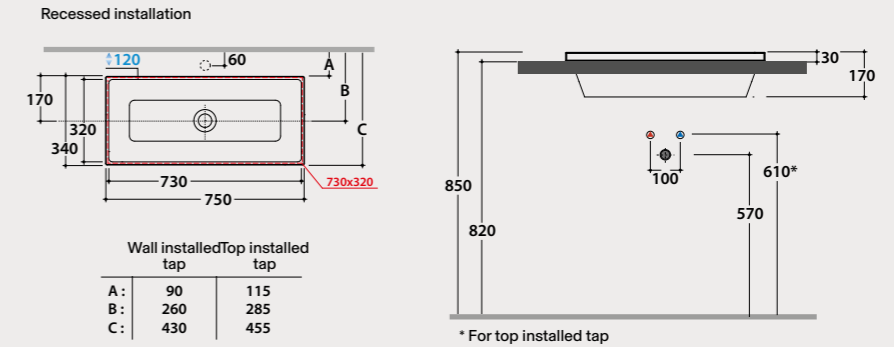

I PIANI

Basin
75.34

Basin 75x34 h17 cm. Recessed or under-top installation basin through fixing kit FKSG5. Weight 15 Kg.

Code Price €
FO075BI 351,00

Pallet Exp. pcs. 35
Euro pallet pcs. 30

Fixing kit for under top basins

Fixing kit for under top basins.

Code Price €
FKSG5 10,00

Basin
55.34

Basin 55x34 h17 cm. Recessed or under-top installation basin through fixing kit FKSG5. Weight 12 Kg.

Code Price €
FO056BI 287,00