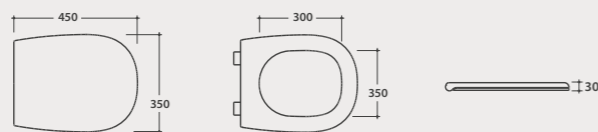

Pallet exp. pcs. 100
Europallet pcs. 80

DNR20BI 169,00
DNR20XX 312,00

Flow reductor

Flow reductor

VA132 8,00

Anti-drip bend

Anti-drip bend for DNS02. Weight 0,3 Kg.

VA040 55,00

NEW!

Wall-hung bidet
53.35

Wall-hung bidet 53x35 h 26 cm. Fixing kit included. Weight 18 Kg.