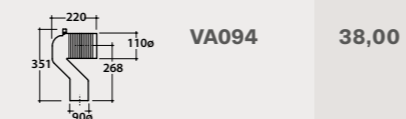

• Elbow pipe

Adjustable elbow pipe for floor drain from 16 a 20 cm. Weight 0,3 Kg.