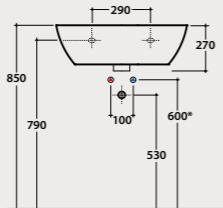

* For top installed tap

Pallet Exp. pcs. 27*
Euro pallet pcs. 21*

Suspended pedestal

Suspended pedestal 28x19 h32,5 cm. For basins GRN60BI, GRN55BI, GRN50BI and DA060BI. Weight 10 Kg.

Code Price €
GRSN5BI 160,00

Pallet Exp. pcs. 46
Euro pallet pcs. 37

Basin
FORTY3 55.27

Basin 55x27 h12 cm. Wall-hung installation. Fixing kit included. Weight 10 Kg.

Code Price €
SCT55BI 298,00