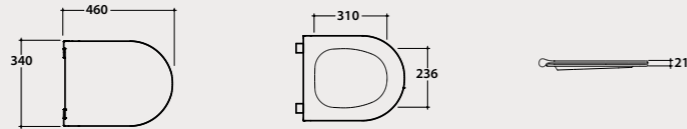

Pallet exp. pcs. 100
Europallet pcs. 80

B&C ME020XX 312,00

ME020BI 169,00

Flow reductor

Flow reductor

VA132 8,00

Anti-drip bend

Anti-drip bend for MES02. Weight 0,3 Kg.

NEW!

VA040 55,00

Wall-hung bidet 53.34

Wall-hung bidet 53x34 h26 cm. Fixing kit included. Weight 17,5 Kg.