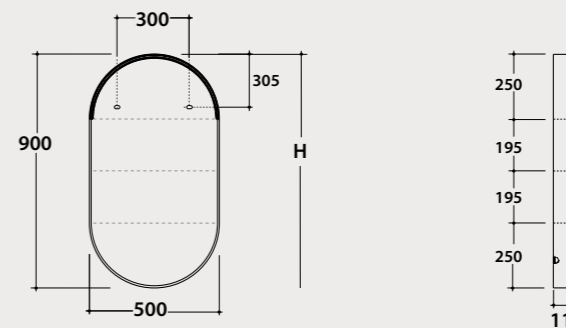

H =Recommended installation height 210 cm

Mirror cabinet
60.70

Mirror cabinet 60x70 x 11 cm, with LED Lamp 9,2 W
With shelves and an internal mirror, 650 Lumen . Weight 21,5 Kg.

SP032 1.056,00

NEW!