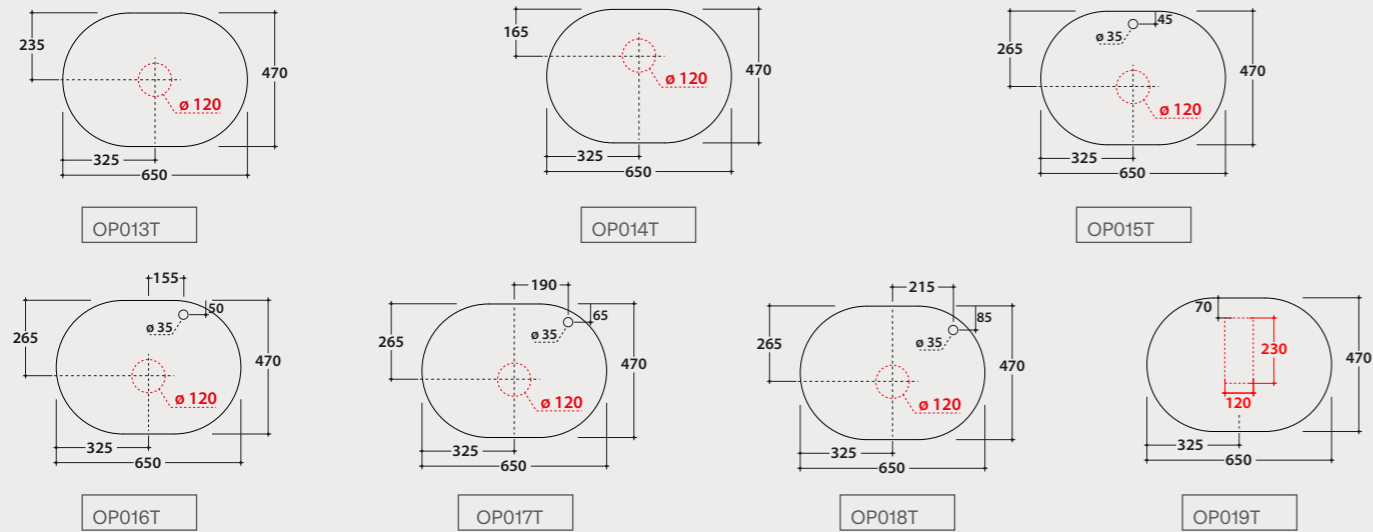

Shelves HOJA PLUS

*For ceramic countertops without sink hole and without tap hole, please get in contact the company

TILE ceramic plates

Plates datasheet

Plate 65x47 cm

Plate 90x47 cm

Washbasins combination on ceramic plate