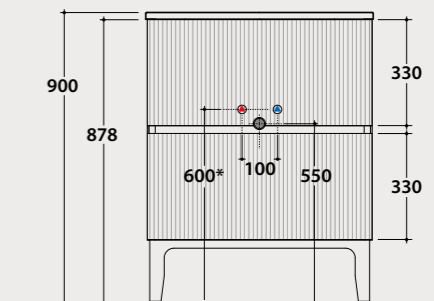

NEW!

Overall dimensions with open drawer: 87 cm

* For top installed tap

Combinable washbasins

BL071

Round siphon chromium-plated

Chromium-plated siphon, round shape 1" 1/4. Weight 0,5 Kg.

Code **RA051CR** Price € **110,00**

Matt black siphon

Matt black siphon, round shape 1" 1/4. Weight 1,16 Kg.

Code **RA051AR** Price € **290,00**