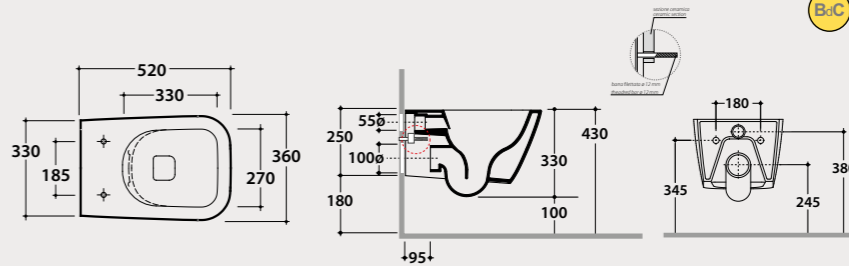

STONE

Wall-hung Wc 52.36

Wall-hung Wc No Rim 52x36 h33 cm. Average drain < 3 Lt. Fixing kit included. Weight 21 Kg.

Code **STS05BI** Price € **549,00**
Code **STS05XX** Price € **824,00**

Pallet exp. pcs.25
Europallet pcs.20

Soft close seat-cover

Removable duroplast seat-cover with soft-closing system. Weight 3,5 Kg.

Code **ST022BI** Price € **169,00**