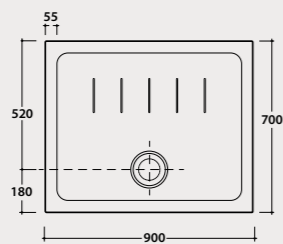

DOCCIAVIVA H4,5

Shower tray DOCCIAVIVA 90.70

Shower tray 90x70 h4,5 cm. Sit-on or floor-level installation.
Weight 26 Kg.

Code **DV4090BI** Price € **264,00**

Pallet exp. pcs. 11*
Europallet pcs. 11*

Shower tray DOCCIAVIVA 100.70

Shower tray 100x70 h4,5 cm. Sit-on or floor-level installation.
Weight 28 Kg.

Code **DV4100BI** Price € **301,00**