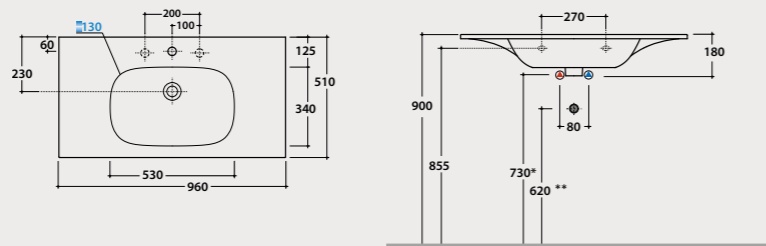

I TUTTOFARE

Basin
BOULEVARD
96.51
design angelettiruzza

Basin 96x51 h18 cm. Wall-hung installation or on wall-hung cabinet.
Fixing kit included. Weight 21,5 Kg.

Code **BL096BI** Price € **691,00**

* For top installed tap
** 700 for installation on MR3695,LP3695 with siphon RA054CR

Pallet Exp. pcs. 15
Euro pallet pcs. 9

Furniture in combination with this basin p. 233 and following