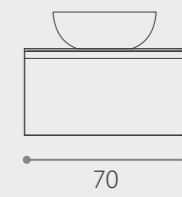

Code	Description cm	Finish	Qty	Price €
B6T45CC	Basin Ø 45	Cachemire	1	629,00
MR3670LD	Mari unit 70x50 h36,8	Badia Wood	1	662,00
HO070DS	Top 70x50,5	Dark stone	1	762,00
				Tot. 2.053,00

The composition is customizable with all the washbasins proposed in combination with the **Mari** bases (on top shelf **Hoja**, the finishes available for the **Mari** units, are those proposed on pages 269 (Category 1 and Category 3). For the finishes and dimensions of the **Hoja** top, please see page 252. For installation fees see pages 255 to 259.