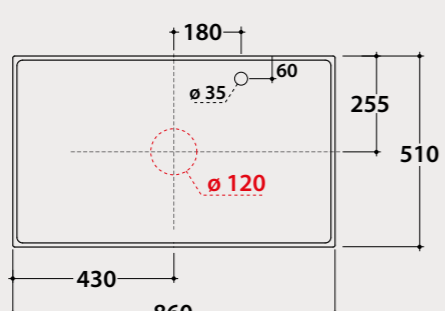

NEW!

GISELE

Technical Specifications for shelves Gisele 86 x 51 cm

GS8501XX

GS8502XX

GS8503XX

GS8504XX

GS8505XX