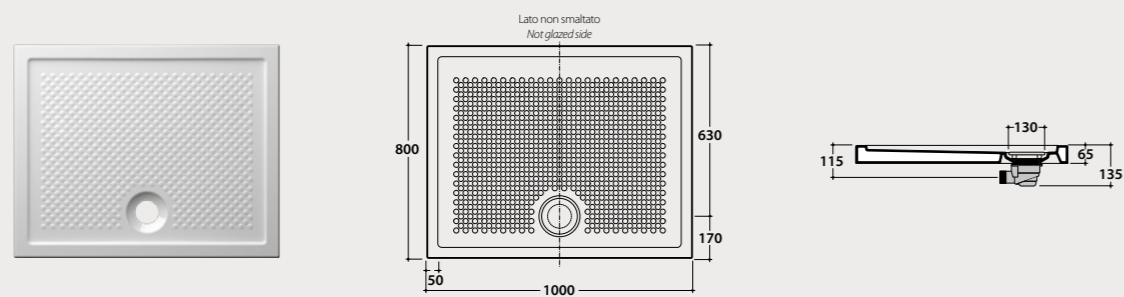

Pallet exp. pcs. 32*
Europallet pcs. 20*

Shower Tray
Installation Kit

Installation kit

Code **PD001**
Price € **15,00**

DOCCIAVIVA H6

Shower tray
DOCCIAVIVA 70.100

Ceramic Shower Tray 70.100 h 6,5 cm in ceramica. Sit-on or floor-level installation.
Drainage Capacity 30 l/m. Weight 33Kg.

Code **DV101BI**
Price € **285,00**