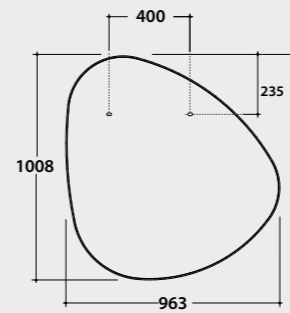

H =Recommended
installation height 220
cm

Mirror 39,5.45,8
With frame

Mirror 46x40 cm complete with perimeter strip LED backlight 9,5 W
Without switch. 891 Lumen. Weight 4 Kg.

SP030 Price €
569,00