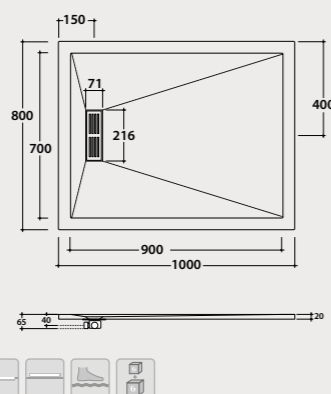

Code Price €
DP210080XXX 784,00

Shower tray
DOCCIAPIETRA 80.120

Shower tray 80x120 cm. Sit-on or floor-level installation.
Drain included. Reversible. Weight 27 Kg.

Code Price €
DP212080XXX 860,00

Shower tray
DOCCIAPIETRA 80.140