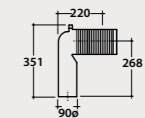

*** Elbow pipe**

Adjustable elbow pipe for floor drain from 6 a 12 cm. Weight 0,3 Kg.

Code **VA092** Price € **38,00**

*** Elbow pipe**

Adjustable elbow pipe for floor drain from 13 a 15 cm. Weight 0,3 Kg.