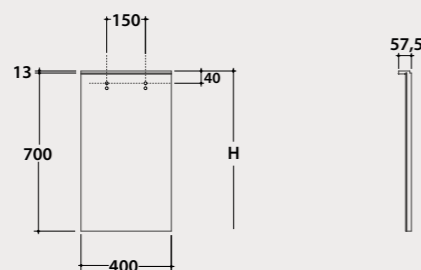

H =Recommended installation height 190 cm

Mirror 50.70
polished edge

Mirror 50x70cm . Complete with chrome led lamp. 15 W. Without switch. Stainless steel frame. 1351 Lumen. Weight 5,5 Kg.

Code **SP007**
Price € **405,00**