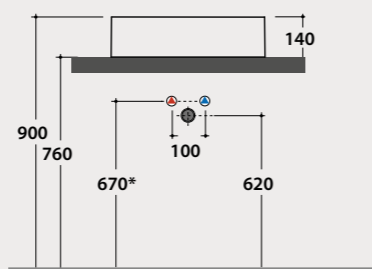

* For top installed tap

	Wall installed tap	Top installed tap
A:	75	110
B:	260	295
C:	445	480

Pallet Exp. pcs. 44
Euro pallet pcs. 34

Basin
50.37

Basin 50x37 h14 cm. Sit-on installation. Weight 12,5 Kg.

Code
FO050BI Price €
404,00