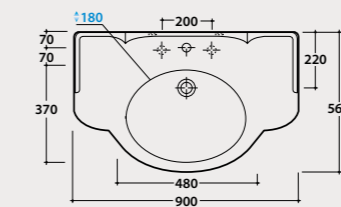

PAESTUM

Basin
110.60

Basin 110x60 h27 m. Wall-hung installation. Fixing kit included. Weight 35 Kg.

Code **PA022BI** Price € **900,00**

Pallet exp. pcs. 9
Europallet pcs. 6

Chromium-plated
towel rail

Front brass chromium-plated towel rail. Weight 2,2 Kg.

Code **PAPC22** Price € **576,00**

PAESTUM

Basin
90.56

Basin 90x56 h27 cm. Wall-hung installation. Fixing kit included. Weight 26 Kg.

Code **PA056BI** Price € **840,00**

Pallet exp. pcs. 9
Europallet pcs. 6

Chromium-plated
towel rail

Front brass chromium-plated towel rail. Weight 2,2 Kg.

Code **PAPC56** Price € **560,00**

Ceramic
leg

Ceramic leg for PA022 or PA056. Weight 9 Kg.

Code **PA075BI** Price € **220,00**
one piece

Ceramic
leg

Ceramic leg for PA022 or PA056. Weight 9 Kg.

Code **PA075BI** Price € **220,00**
one piece

Wall-hung structure
108.62

Brass chromium-plated wall-hung structure 108x62 h47 cm for basin PA022BI. Weight 11 Kg.

Code **PASC22** Price € **2.050,00**

Wall-hung structure
88.56

Brass chromium-plated wall-hung structure 88x56 h46 cm. For basin PA056BI. Weight 9 Kg.

Code **PASC56** Price € **1.840,00**

Floor mounted structure
105.59

Brass chromium-plated floor-mounted structure 105x59 h82 cm for basin PA022BI. Weight 13 Kg.

Code **PATC22** Price € **2.220,00**

Floor mounted structure
85.56

Brass chromium-plated floor-mounted structure 85x56 h83 cm. For basin PA056BI. Weight 12,5 Kg.

Code **PATC56** Price € **2.000,00**