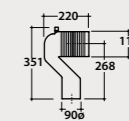

* Elbow pipe

Adjustable elbow pipe for floor drain fitting from 12 to 15 cm. Weight 0,3 Kg.

VA094 38,00