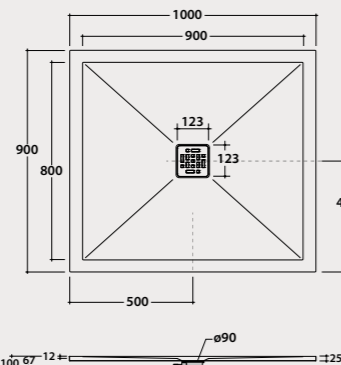

Q.ty pallet pcs. 22

Shower tray
DOCCIAPIETRA 90.100

Shower tray 90x100 cm. Sit-on or floor-level installation.
Drain included.Reversible. Weight 19,86 Kg.

NEW!