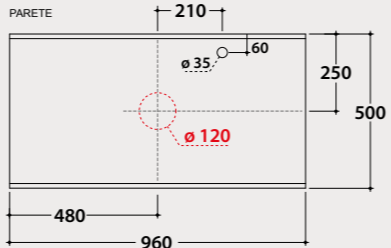

Technical Specifications for Tops

MT006XX

Matching and positioning of the suggested washbasins on the counter

BASIN CODE	WALL TAP	TAP ON SHELF	TAP ON BASINt
B6O60*	MT001XX	MT003XX	----
B6O62	MT001XX	MT003XX	----
B6O65	MT001XX	MT003XX	----
B6O50	MT001XX	MT003XX	----
B6O54	MT001XX	MT003XX	----
B6Q38	MT001XX	MT003XX	----
B6Q42	MT001XX	MT005XX	----
B6Q43	MT001XX	MT006XX	----
B6Q45	MT001XX	MT007XX	----
B6R53	MT001XX	MT003XX	----
B6R54*	MT001XX	MT004XX	----
B6R56	MT001XX	MT003XX	----
B6R60	MT001XX	MT003XX	----
B6R63	MT001XX	MT004XX	----
B6T30	MT001XX	MT003XX	----
TE035	MT001XX	MT003XX	----
B6T37	MT001XX	MT003XX	----
B6T42	MT001XX	MT008XX	----
B6T45	MT001XX	MT009XX	----
B6T48*	MT001XX	MT009XX	----
FO050	MT001XX	MT010XX	----
FO054	MT001XX	MT011XX	----
FO062	MT001XX	MT012XX	----
GE045	MT001XX	MT010XX	----
TF042	MT001XX	MT008XX	----
TF055	MT001XX	MT003XX	----
TF050	MT001XX	MT003XX	----
TFO60*	MT001XX	MT004XX	----
LAT50*	MT002XX	MT009XX	----
LAT41	MT001XX	MT003XX	----
LT061	MT001XX	MT013XX	----
TFO61	----	----	----
TF043	----	----	MT014XX
TF056	----	----	MT014XX
TF053	----	----	MT014XX