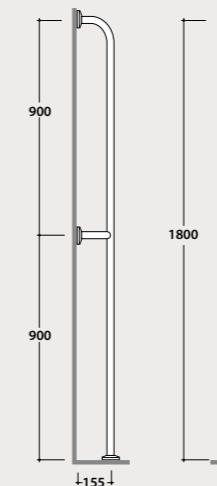

Vertical handrail

Vertical handrail from floor to wall 180 cm.