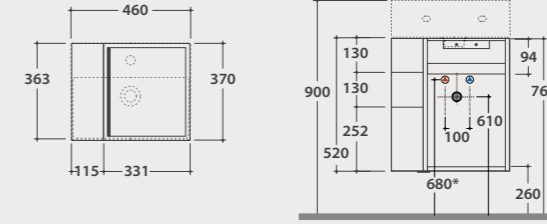

Base with right side opening 46x37 h52 cm. Weight 21 Kg.