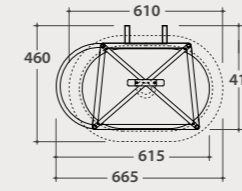

Combinable
washbasins

LT061

Continuous waste
with ceramic top

Continuous waste with ceramic top for basins without overflow. Weight 0,5 Kg.

FI024BI 120,00

Le Pietre B&C FI024XX 120,00

R FI024XX 150,00

Continuous chromed
waste

Continuous chromed waste for basins without overflow. Weight 0,5 Kg.

FI024CR 69,00

Continuous waste
with ceramic top

Continuous waste with ceramic top and matt black junction. For basins without overflow. Weight 0,5 Kg.

FI024ABI 140,00

Le Pietre B&C FI024AXX 140,00

R FI024AXX 175,00

Matt black siphon

Matt black siphon, round shape 1" 1/4. Weight 1,16 Kg.

RA051AR 290,00

Space-saving matt
black siphon

Space-saving matt black siphon, round shape 1" 1/4. Weight 1,16 Kg.

RA053AR 479,00