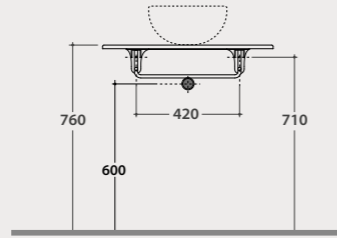

Code **LT037LBI**

Price € **855,00**

Code **LT037LXX**

Price € **1.012,00**

Wall-hanging structure with ceramic shelf 70.50

Wall-hanging structure in matt black steel 70x50 cm with washbasin shelf in ceramic. With central washbasin hole and tap hole. Weight 12,7 Kg.