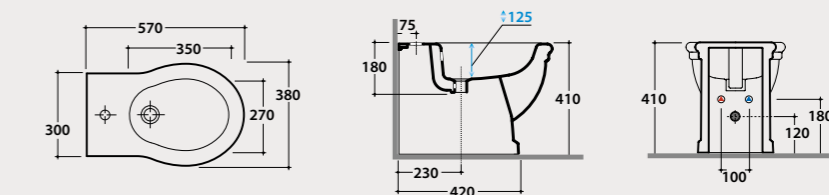

Pallet exp. pcs. 20
Europallet pcs. 16

Floor mounted bidet
three tap holes

Floor mounted three tap holes 57x38 h41 cm. Back to wall installation. Fixing kit included. Weight 20 Kg.

Code **PA027BI**
Price € **495,00**