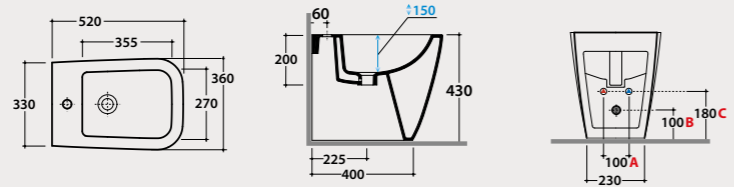

Pallet exp. pcs. 20
Europallet pcs. 16

Siphon

Easy installation siphon. Weight 0,5 Kg.

FI016 6,00

Push-open waste with ceramic top

Push-open waste with ceramic top. Weight 0,5 Kg.

FI012BI 120,00

Chromed push-open waste

Chromed push-open waste. Weight 0,5 Kg.

FI012CR 69,00

STONE

Floor mounted Wc 45.36

Floor mounted Wc 45x36 h42 cm. Average drain < 3 Lt. Back to wall installation. FISSAGGIOGHOST® fixing kit included. Weight 22 Kg.