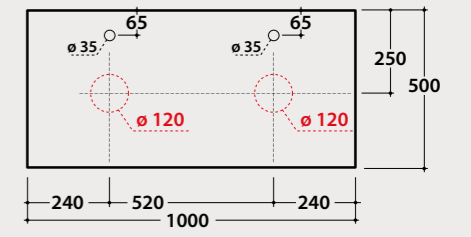

Technical Specifications for Tops

OP032SXX