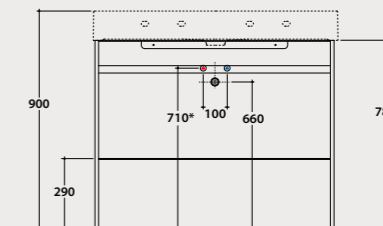

STRIPED depth 47 cm

Floor-standing structure 100.47

Floor-standing structure in matt powder coated steel 100x47 h78 cm. Weight 21,7 Kg.