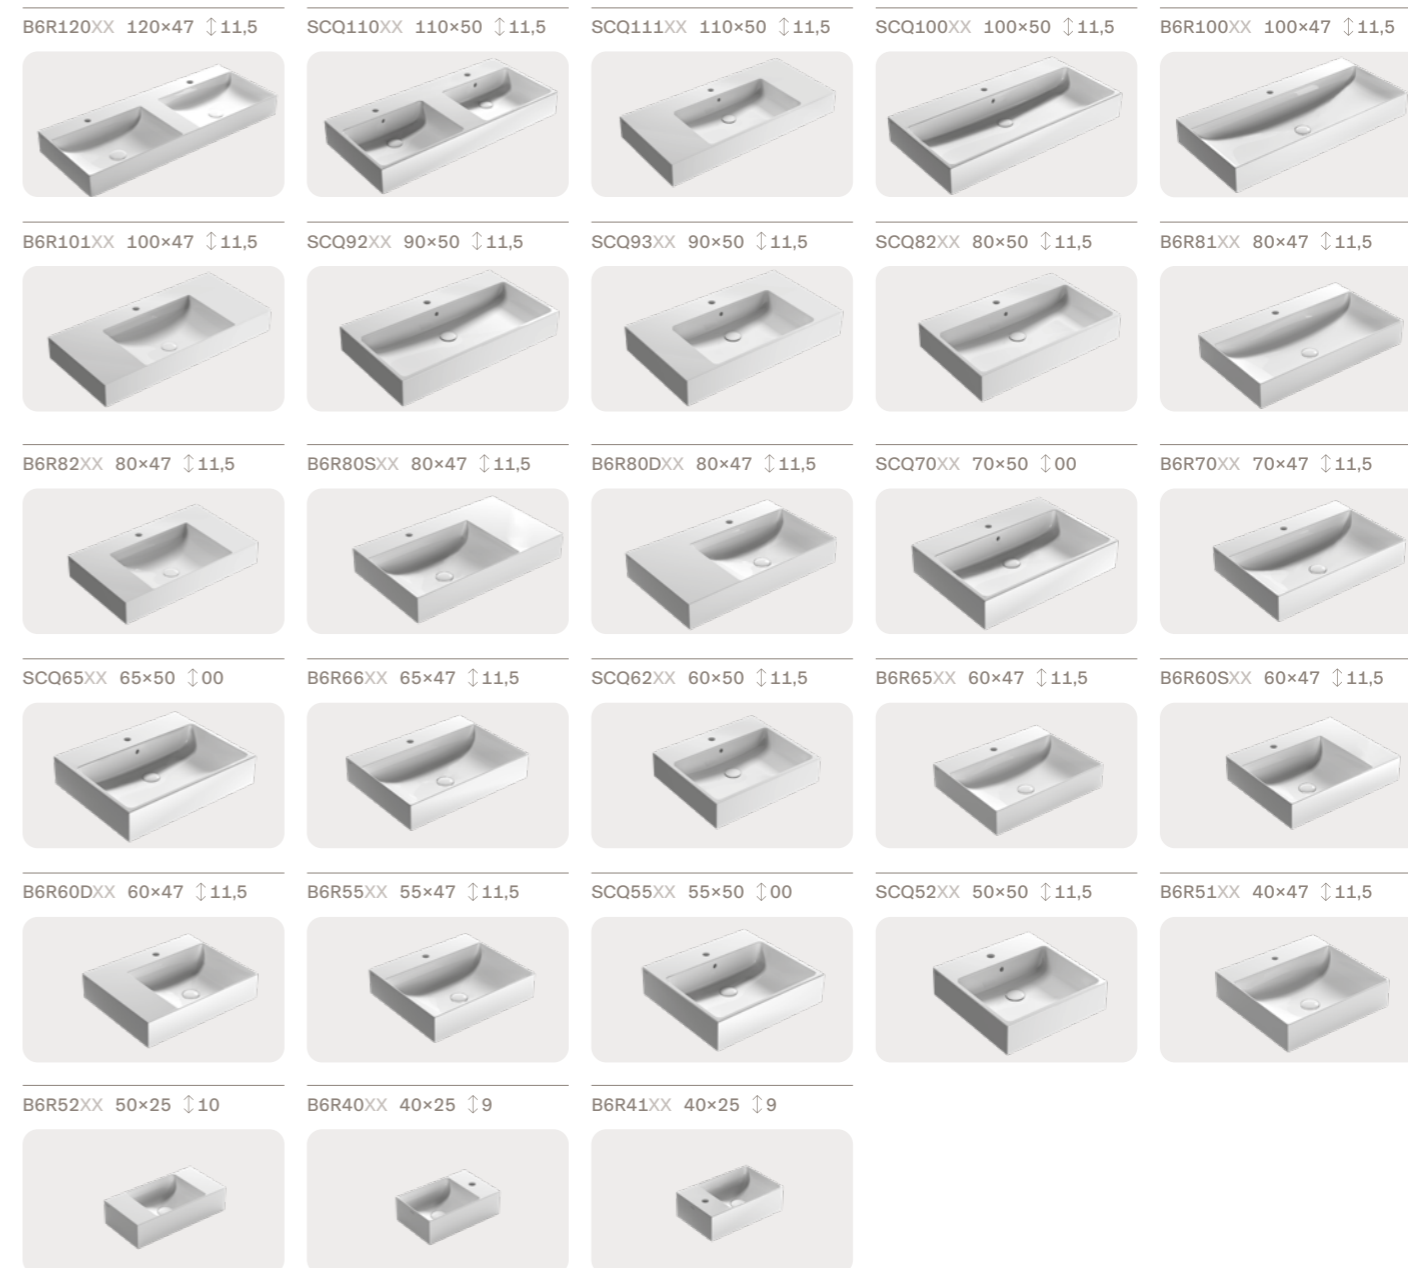

Wall-hung or Sit-on basins