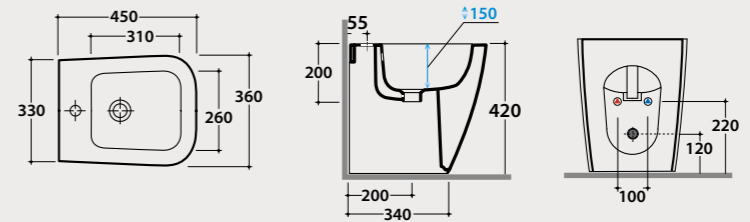

Pallet exp. pcs. 20
Europallet pcs. 16

Siphon

Easy installation siphon. Weight 0,5 Kg.

FI016 6,00

Push-open waste with ceramic top

Push-open waste with ceramic top. Weight 0,5 Kg.

FI012BI 120,00

Chromed push-open waste

Chromed push-open waste. Weight 0,5 Kg.

FI012CR 69,00