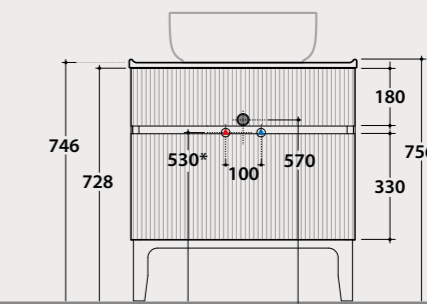

NEW!

Overall dimensions with open drawer: 87 cm * For top installed tap

Ceramic shelf 71.50,5

Ceramic shelf 71x51 h 2,6 cm. Weight 11,8 Kg

GS7000BI 450,00

Code **GS7000XX** Price € 810,00

NEW!

See the table on the page 178 for combination and positioning of the washbasins on the counter