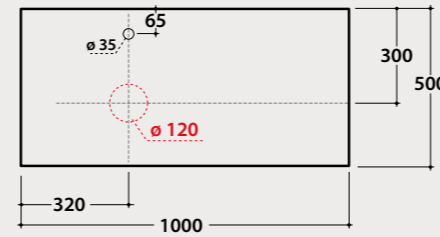

Technical Specifications for Tops

OP028SXX