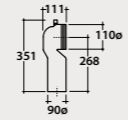

VA093 32,00

* Elbow pipe

Adjustable elbow pipe for floor drain from 16 to 20 cm. Weight 0,3 Kg.