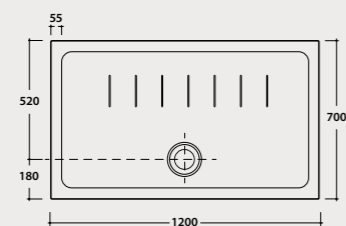

Pallet exp. pcs. 11*
Europallet pcs. 11*

Shower tray DOCCIAVIVA 140.70

Shower tray 140x70 h4,5 cm. Sit-on or floor-level installation.
Weight 38 Kg.

Code **DV4140BI** Price € **487,00**