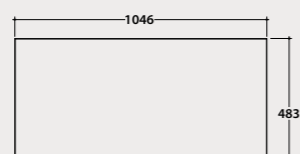

* Glass shelf OP043S to be ordered compulsorily

Glass shelf* 104,6.48,3

Shelf in back-painted glass 104,6x48,3 h 0,6 cm. Weight 7,4 Kg.

Code	Price €
OP110SAR Matt black	1.476,00
OP110SBO White matt	1.476,00