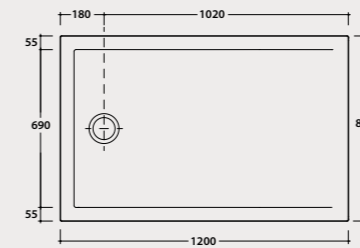

Pallet exp. pcs. 11*
Europallet pcs. 11*

Shower tray DOCCIATRE 140.80

Shower tray 140x80 h3 cm. Sit-on or floor-level installation. Weight 37 Kg.

Code **DTL141BI** Price € **562,00**