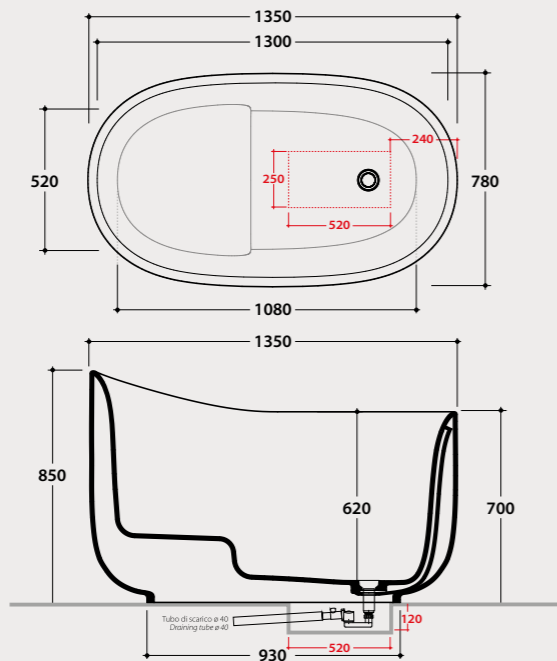

Technical details
Bathtub weight:: Kg. 100,00
Water capacity:: Lt. 305,00
Full weight: Kg. 405,00

Drain kit for
Bathtub KOIBR127

Drain kit complete with siphon, drain cover in Livingtec® for KOIBO127 bathtub.

Bathtub
KOI 135.78
design Federica Biasi

KOI Oval bathtub in Livingtec® 135x78 h85 cm. Free-standing installation.
KOIBOSC drain kit included.