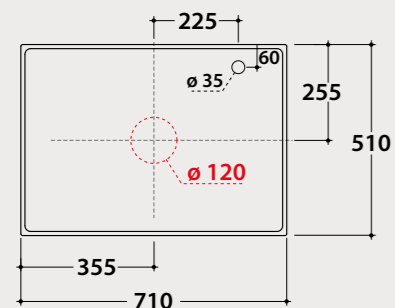

GS7007XX

BASIN CODE	WALL TAP	TAP ON SHELF	TAP ON BASIN
B6O50	GS7001XX	GS7002XX	----
B6O54	GS7001XX	GS7002XX	----
B6O60	GS7001XX	GS7002XX	----
B6O62	GS7001XX	GS7002XX	----
B6O65	GS7001XX	GS7002XX	----
B6Q38	GS7001XX	GS7002XX	----
B6Q42	GS7001XX	GS7008XX	----
B6Q43	GS7001XX	GS7006XX	----
B6Q45	GS7001XX	GS7007XX	----
B6R53	GS7001XX	GS7002XX	----
B6R56	GS7001XX	GS7002XX	----
B6R54	GS7001XX	GS7002XX	----
B6R60	GS7001XX	GS7002XX	----
B6R63	GS7001XX	GS7002XX	----
B6T30	GS7001XX	GS7002XX	----
B6T37	GS7001XX	GS7002XX	----
B6T42	GS7001XX	GS7004XX	----
B6T45	GS7001XX	GS7005XX	----
B6T48	GS7001XX	GS7006XX	----
FO050	GS7001XX	----	----
FO054	GS7001XX	----	----
FO062	GS7001XX	----	----
GE045	GS7001XX	----	----
TF042	GS7001XX	GS7004XX	----
TF055	GS7001XX	GS7002XX	----
TFO60	GS7001XX	GS7003XX	----
LAT41	GS7001XX	GS7002XX	----
LT061	GS7001XX	GS7008XX	----
TE035	GS7001XX	GS7002XX	----
TF050	GS7001XX	GS7002XX	----
TFO61	----	----	GS7009XX
TF043	----	----	GS7009XX
TF053	----	----	GS7009XX
TF056	----	----	GS7009XX