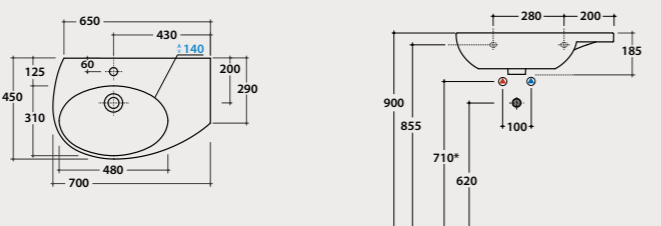

* For top installed tap

Pallet Exp. pcs. 20
Euro pallet pcs. 17

Side towel rail

Side matt black towel rail 26,5x11 cm. For basins ME070SBI and ME070DBI. Weight 3 Kg.

Code
ME002YAR Price €
130,00

I TUTTOFARE

Basin
MODE 80.49

Basin 80x49 h20 cm. Wall-hung installation or on structure. Fixing kit included. Weight 19 Kg.

Code
ME080BI Price €
616,00