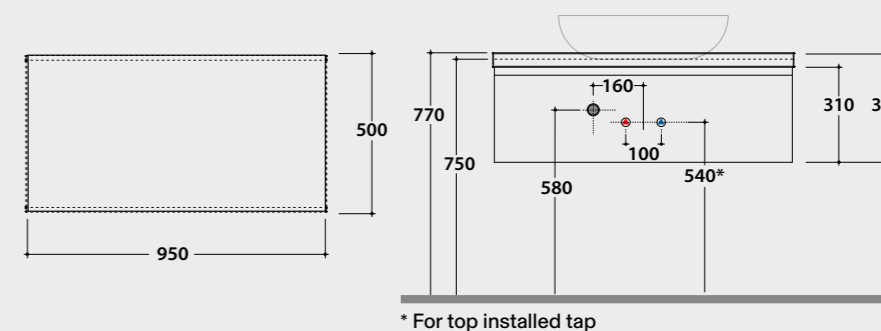

Code Price €
B&C **MT019XX** **1.787,00**

* For top installed tap

Overall dimensions with open drawer: 87,5 cm

Ceramic shelf*

Ceramic washbasin shelf 96x50 h 4,5 cm. Weight 18,2 Kg.

MT000BI **501,00**

B&C **MT000XX** **752,00**