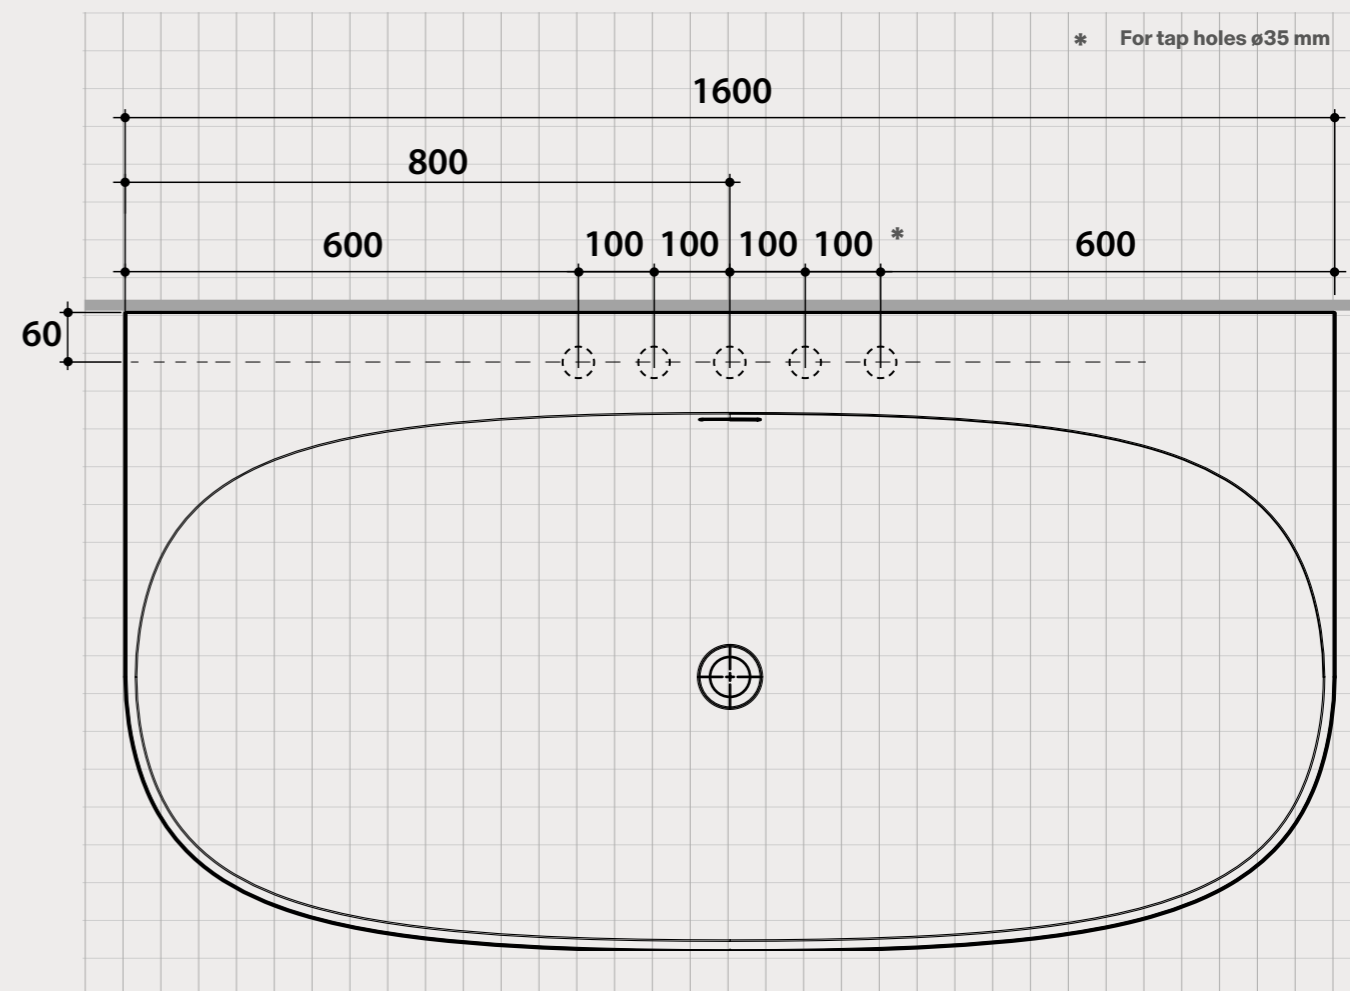

Order form for tap holes on the Nives KOIB1263 bathtub

Date

Customer / customer code

Your reference

Order number

Picture 1

Fill in with a X the required tap holes in picture 1 following the possible opening instruction shown in the caption beside.

Possible opening of the three holes:

Tap holes opening on the left

Tap holes opening on the right

Tap holes opening in the middle

Stamp and signature