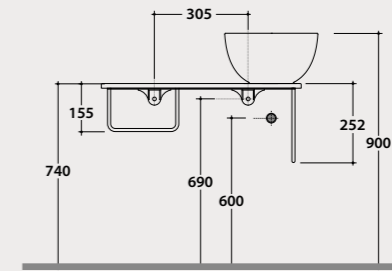

Price € **1.527,00**

Code **OP007TXX**

Price € **1.872,00**

B6T37

B6T30

B6Q25

Wall-hanging structure 65.36

Wall-hanging structure in matt black steel 65x36 h25 cm with washbasin shelf in ceramic. With left washbasin hole and wall installed tap. Weight 12 Kg.