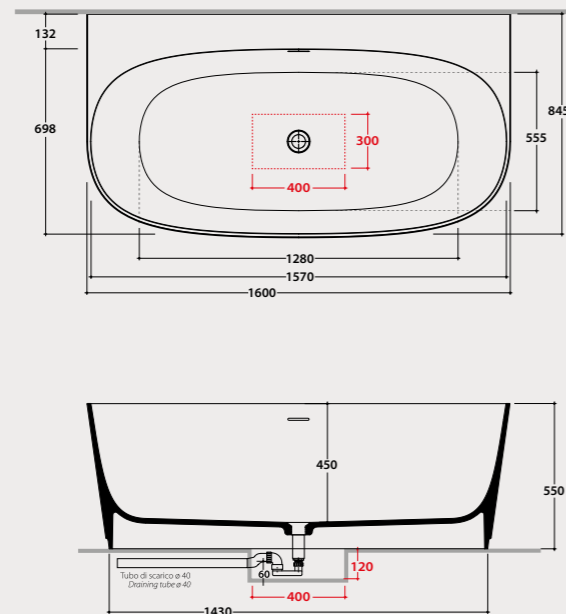

Repair kit Solid Surface®

Solid Surface® repair kit.

Bathtub
NIVES
160.84,5

Bathtub in Solid Surface® 160x84,5 h55 cm. Wall-mounted free-standing
installation. KOIB121 drain and drain kit included.

Technical details

Bathtub weight: : Kg. 87,00
Water capacity: : Lt. 305,00
Full weight : Kg. 392,00

Drain kit

Drain kit complete with siphon, drain and drain cover for
KOIB126, KOIB125, KOIB124, KOIB123 bathtubs.

Maintenance kit Solid Surface®

Solid Surface® maintenance kit.

Repair kit Solid Surface®

Solid Surface® repair kit.

Code

Price €

KOIB123 5.360,00

KOIB121 225,00

KOIBMAN1 270,00

KOIBRIP2 105,00

KOIB126 4.950,00

KOIB1263 5.085,00

With 3 tap
holes

Please, fill in
the form for the
position of the
tap holes.

KOIB121 225,00

KOIBMAN1 270,00

KOIBRIP2 105,00