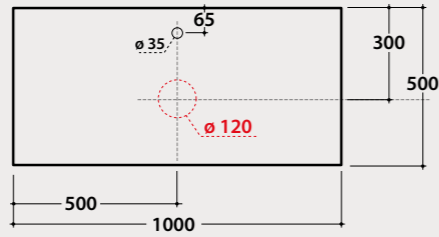

Technical Specifications for Tops

OP014SXX