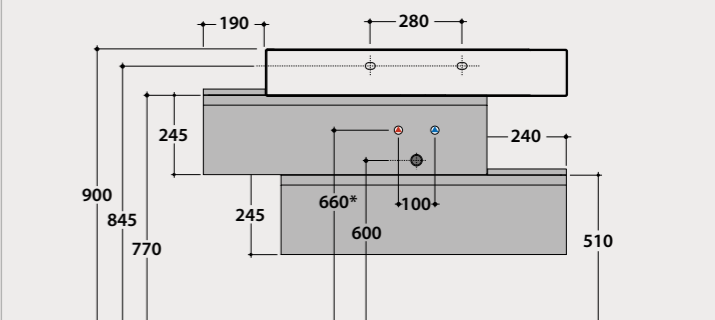

* For top mounted tap

The composition is reversible on the right or left, the finishes available for the **Mari** and **Javier** units are those proposed on page 269 (Category 1 and Category 3).

The composition is reversible on the right or left, the finishes available for the **Mari** and **Javier** units are those proposed on page 269 (Category 1 and Category 3). The finishes of the Hoja top are available on page 251. The washbasins are available in all the Le Pietre finishes.