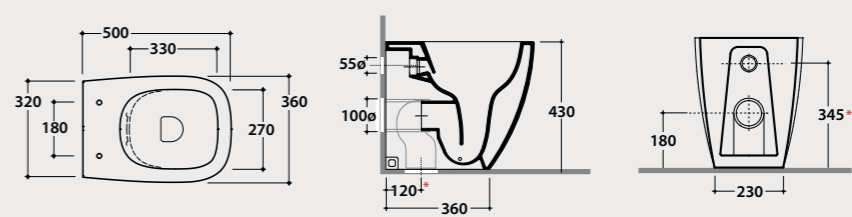

GENESIS

Floor mounted Wc 50.36

Floor mounted Wc No Rim 50x36 h43 cm. with adjustable water inlet/outlet MULTI Back to wall installation. Average drain < 3 Lt. FISSAGGIIOGHOST® fixing kit included. Weight 24 Kg.

Pallet exp. pcs. 20
Europallet pcs. 16

Soft close seat-cover

Removable duroplast seat-cover with soft-closing system. Weight 3 Kg.