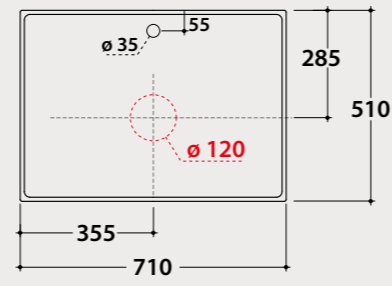

GS7003XX

BASIN CODE	WALL TAP	TAP ON SHELF	TAP ON BASIN
B6O50	GS7001XX	GS7002XX	----
B6O54	GS7001XX	GS7002XX	----
B6O60	GS7001XX	GS7002XX	----
B6O62	GS7001XX	GS7002XX	----
B6O65	GS7001XX	GS7002XX	----
B6Q38	GS7001XX	GS7002XX	----
B6Q42	GS7001XX	GS7008XX	----
B6Q43	GS7001XX	GS7006XX	----
B6Q45	GS7001XX	GS7007XX	----
B6R53	GS7001XX	GS7002XX	----
B6R56	GS7001XX	GS7002XX	----
B6R54	GS7001XX	GS7002XX	----
B6R60	GS7001XX	GS7002XX	----
B6R63	GS7001XX	GS7002XX	----
B6T30	GS7001XX	GS7002XX	----
B6T37	GS7001XX	GS7002XX	----
B6T42	GS7001XX	GS7004XX	----
B6T45	GS7001XX	GS7005XX	----
B6T48	GS7001XX	GS7006XX	----
FO050	GS7001XX	----	----
FO054	GS7001XX	----	----
FO062	GS7001XX	----	----
GE045	GS7001XX	----	----
TF042	GS7001XX	GS7004XX	----
TF055	GS7001XX	GS7002XX	----
TFO60	GS7001XX	GS7003XX	----
LAT41	GS7001XX	GS7002XX	----
LT061	GS7001XX	GS7008XX	----
TE035	GS7001XX	GS7002XX	----
TF050	GS7001XX	GS7002XX	----
TFO61	----	----	GS7009XX
TF043	----	----	GS7009XX
TF053	----	----	GS7009XX
TF056	----	----	GS7009XX