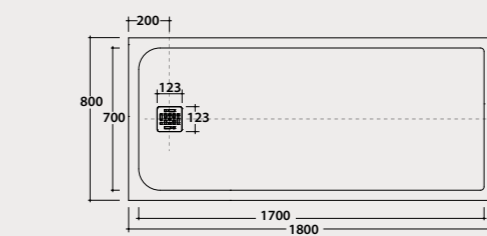

DP12080XXX	748,00
B+C DP12080XX	1.032,00

Shower tray
DOCCIAPIETRA 80.180

Shower tray 80x180 cm. Sit-on or floor-level installation.
Drain included.Reversible. Weight 40 Kg.

DP18080XX	993,00
B+C DP18080XX	1.370,00

Shower tray
DOCCIAPIETRA 80.140

Shower tray 80x140 cm. Sit-on or floor-level installation.
Drain included.Reversible. Weight 30,5 Kg.