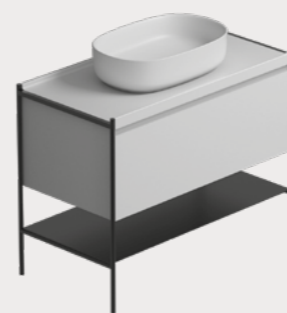

* For top installed tap

Lower tray 97,6.46,6

One spare lower tray in matt black steel 97,66x46,66 h 0,2 cm. Weight 10 Kg.

MT016AR 271,00

Floor-standing structure with a glass shelf 100.50,5

Floor-standing structure in matt black steel 100x50,5 h74 cm. With one lower tray in white matt glass. Weight 8,2 Kg.

MT017BO 1.035,00