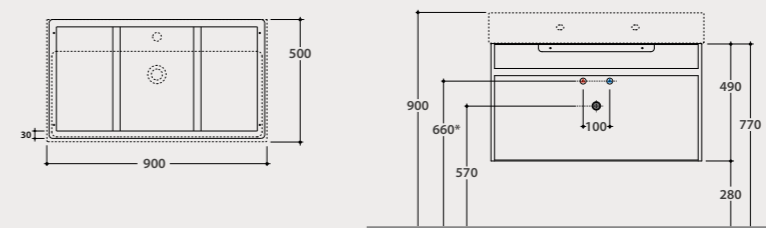

OP111SAR Matt black	1.332,00
OP111SBO White matt	1.332,00

OP043SAR Matt black	572,00
OP043SBO White matt	572,00

Wall-hanging structure 90.50

Wall-hanging structure in matt powder coated steel 90x50 h49 cm. Weight 17,5 Kg.

* Glass shelf OP044S to be ordered compulsorily

Glass shelf* 84,6.48,3

Shelf in back-painted glass 84,6x48,3 h 0,6 cm. Weight 6 Kg.