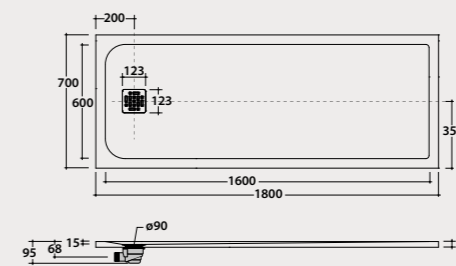

DP17070XXX 898,00

B+C DP17070XX 1.239,00

Shower tray
DOCCIAPIETRA 70.180

Shower tray 70x180 cm. Sit-on or floor-level installation.
Drain included. Reversible. Weight 37 Kg.

DP18070XXX 949,00

B+C DP18070XX 1.309,00