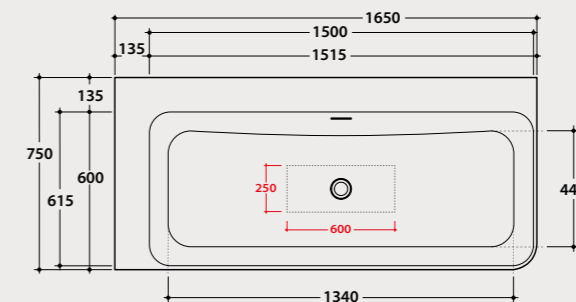

Technical details

Bathtub weight: : Kg. 105,80
Water capacity: : Lt. 243,00
Full weight : Kg. 348,80

Drain kit

Drain kit complete with siphon, drain and drain cover for KOIB133, KOIB134, KOIB135, KOIB136, KOIB137 bathtubs.

KOIB138 190,00

**Repair kit
Tekor®**

Tekor® repair kit.
For bathtubs: KOIB133, KOIB134

KOIBRIP3 170,00