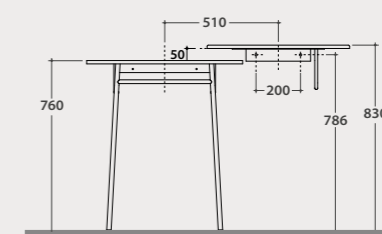

Recommended
washbasins

B6T37

B6T30

TE035