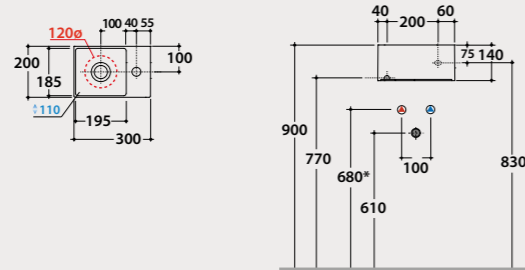

* For top installed tap

Also available without tap hole code: **B6R300BI**

Pallet Exp. pcs. 91
Euro pallet pcs. 76

Frontal brass
chromium-plated towel rail

Frontal brass chromium-plated towel rail 26x10 cm. Weight 0,4 kg.

PT009CR 174,00

Frontal matt black steel
towel rail

Frontal matt black steel towel rail 29x10 cm. Weight 0,7 kg.

OP009YAR 202,00

LE LASTRE

Basin
30.20

Basin 30x20 h14 cm. Wall-hung or sit-on installation. Fixing kit included. Weight 5,5 Kg.