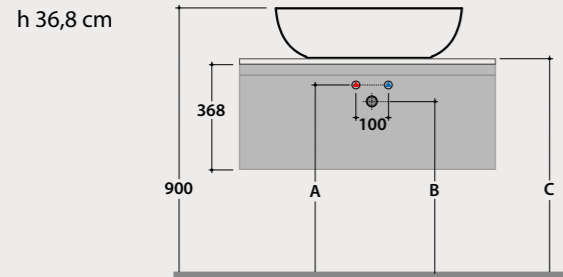

Suspended washbasin units Mari e Linea

Installation options and location of hydraulic systems

Top + sit-on Basins

For the installation and position of the hydraulic connections, the countertop washbasins above, follow the dimensions in the table below in relation to the reference diagrams.

Example:
Basin B6O62