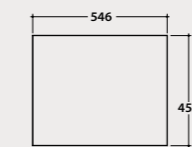

Wall-hanging structure
60.47

Wall-hanging structure in matt powder coated steel 60x47 h49 cm. Weight 14,1 Kg.

OP061SAR Price € **1.121,00**
Matt black

OP061SBO Price € **1.121,00**
White matt