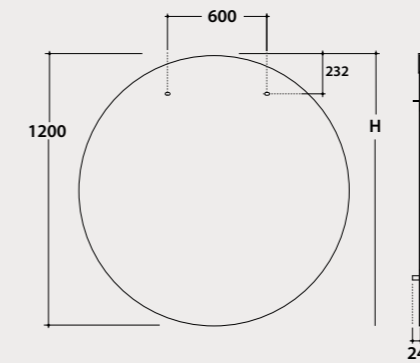

H =Recommended installation
height 240 cm

Luna Lamp

Led Lamp 18,5 W for mirror Ø 120. 1846 Lumen. Weight 1 Kg

LL017AR 139,00
Matt black

LL017AM 139,00
Aluminium
brill

Mirror Ø 100
polished edge

Round mirror 100 cm polished edge. Weight 7 Kg.
Lamp LL018 not included

SP018 344,00