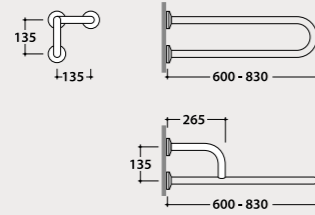

Right/left safety handrail from wall to floor Right safety handrail from wall to floor. Weight 2 Kg.