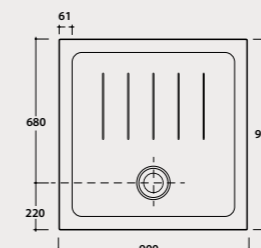

Pallet exp. pcs. 11*
Europallet pcs. 11*

Shower tray DOCCIAVIVA 120.90

Shower tray 120x90 h4,5 cm. Sit-on or floor-level installation.
Weight 45,5 Kg.

Code **DV4122BI** Price € **442,00**