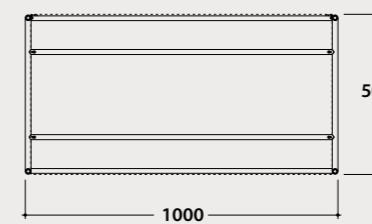

* For top installed tap

Lower tray
97,6.46,6

One spare lower tray in matt black steel 97,66x46,66 h 0,2 cm. Weight 10 Kg.

MT016AR 271,00

Floor-standing structure
with glass shelves
100.50,5

Floor-standing structure in matt black steel 100x50,5 h 77 cm.
With two lower trays in white matt glass. Weight 10,2 Kg.

MT015BO 1.398,00