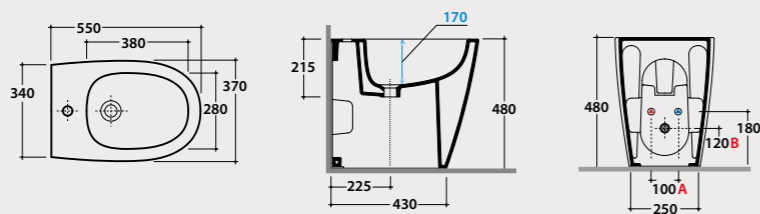

Eccentric pipe per entrata acqua h 41 cm o h 43 cm. Weight 0,1 Kg.

VA086 10,00

Pipe

Pipe 35 cm for wall drain. Weight 0,2 Kg.

VA076 18,00

Floor mounted bidet 55.37

Floor mounted bidet 55x37 h48 cm MULTI 2.0. Back to wall installation. FISSAGGIOGHOST® fixing kit included. Weight 29,5 Kg.