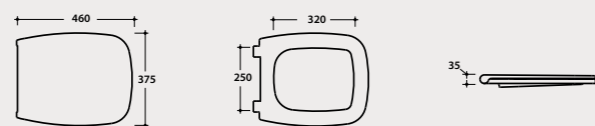

Pallet exp. pcs. 16
Europallet pcs. 12

Ceramic
cistern

Ceramic cistern 32,5x15,5 h45 cm with lower RH/LH water inlet. Weight 15 Kg.

Pallet exp. pcs. 68 Europallet pcs. 56

Discharge
mechanism

Brass chromium-plated discharge mechanism provided with lower RH/LH water inlet.

Pallet exp. pcs. 68 Europallet pcs. 56

Ceramic
cistern

Ceramic cistern 32,5x15,5 h45 cm with side RH/LH water inlet. Weight 15 Kg.

Pallet exp. pcs. 68 Europallet pcs. 56

Discharge
mechanism

Brass chromium-plated discharge mechanism provided with side RH/LH water inlet.

Pallet exp. pcs. 68 Europallet pcs. 56

Soft close seat-cover

Removable duroplast seat-cover with soft-closing system. Weight 3 Kg.