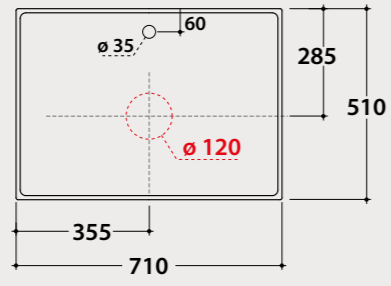

GS7002XX

BASIN CODE	WALL TAP	TAP ON SHELF	TAP ON BASIN
B6O50	GS7001XX	GS7002XX	----
B6O54	GS7001XX	GS7002XX	----
B6O60	GS7001XX	GS7002XX	----
B6O62	GS7001XX	GS7002XX	----
B6O65	GS7001XX	GS7002XX	----
B6Q38	GS7001XX	GS7002XX	----
B6Q42	GS7001XX	GS7008XX	----
B6Q43	GS7001XX	GS7006XX	----
B6Q45	GS7001XX	GS7007XX	----
B6R53	GS7001XX	GS7002XX	----
B6R56	GS7001XX	GS7002XX	----
B6R54	GS7001XX	GS7002XX	----
B6R60	GS7001XX	GS7002XX	----
B6R63	GS7001XX	GS7002XX	----
B6T30	GS7001XX	GS7002XX	----
B6T37	GS7001XX	GS7002XX	----
B6T42	GS7001XX	GS7004XX	----
B6T45	GS7001XX	GS7005XX	----
B6T48	GS7001XX	GS7006XX	----
FO050	GS7001XX	----	----
FO054	GS7001XX	----	----
FO062	GS7001XX	----	----
GE045	GS7001XX	----	----
TF042	GS7001XX	GS7004XX	----
TF055	GS7001XX	GS7002XX	----
TFO60	GS7001XX	GS7003XX	----
LAT41	GS7001XX	GS7002XX	----
LT061	GS7001XX	GS7008XX	----
TE035	GS7001XX	GS7002XX	----
TF050	GS7001XX	GS7002XX	----
TFO61	----	----	GS7009XX
TF043	----	----	GS7009XX
TF053	----	----	GS7009XX
TF056	----	----	GS7009XX