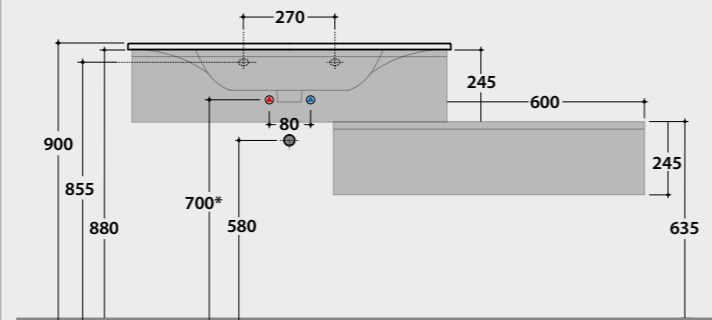

* For top mounted tap