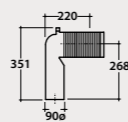

Pallet exp. pcs. 100
Europallet pcs. 80

• Elbow pipe

Adjustable elbow pipe for floor drain from 6 a 16 cm. Weight 0,3 Kg.

VA092

38,00

• Elbow pipe

Raccordo per scarico a pavimento. Weight 0,3 Kg.