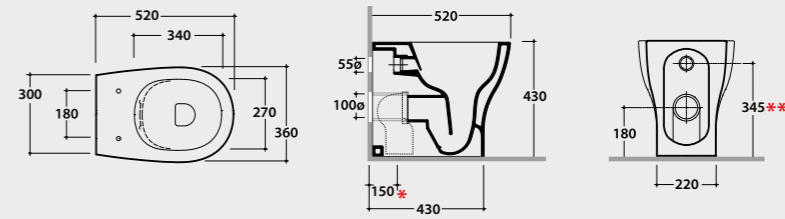

Pallet exp. pcs. 20
Europallet pcs. 16

Soft close seat-cover

Removable duroplast seat-cover with soft-closing system. Weight 2 Kg.

Code **GR022BI** Price € **145,00**