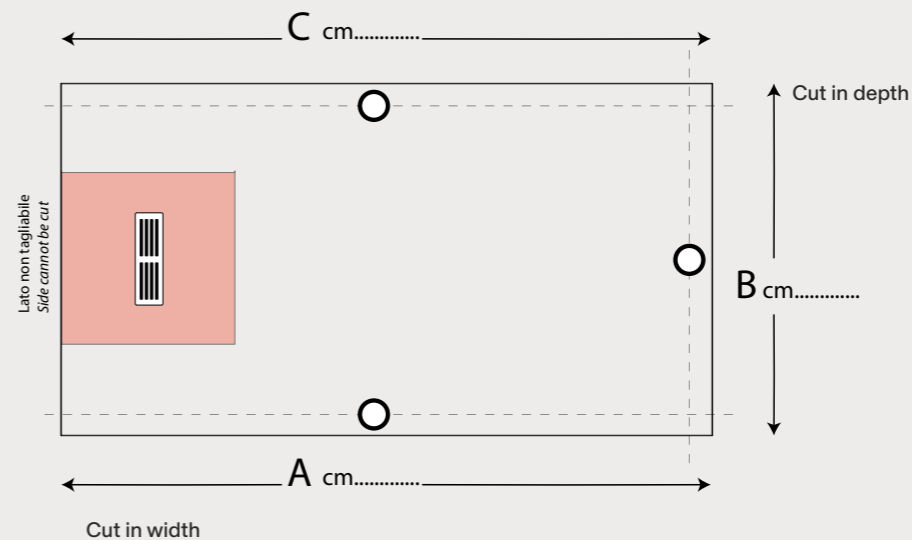

Order form for request of custom cuts:

1 cut (width or depth) or 2 cuts (width or depth)

Date	Customer/customer code	Reference	Order number

Shower tray code	Cut code	Color code

ATTENTION : For shower trays with a side drain, 2 cuts in width are not possible.

In case of 1 cut, specify the side to be cut