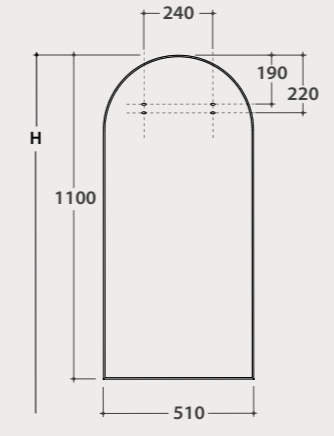

H = Recommended installation height 230 cm