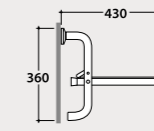

Tip-up seat. Weight 3 Kg.

Removable tip-up seat

Folding seat to hang from the handrail (removable). Weight 3 Kg.

Code Price €
DS127 463,00

DS128 556,00

SAMPLE BOX FINISHES AND COLOURS

		Code	Price €
Sample box BAGNO DI COLORE 	Sample box Bagno di Colore. 25x8 h 10 cm. 18 Sample.	SABOX001	50,00 *
Sample box LE PIETRE 	Sample box Le Pietre. 25x8 h 10 cm 14 Sample	SABOX002	45,00 *
Sample box RIFLESSI DI LUCE 	Sample box Riflessi di Luce. 16x8 h 10 cm 10 Sample	SABOX003	45,00 *
Sample box Bathtubs 	Sample box (Livingtec®, Solid surface®, Tekorlight®, Tekor®) 17,5x15,5 h 10 cm. 4 Sample	SABOX004	35,00 *
Sample box DOCCIAPIETRA 	Sample box shower trays DOCCIAPIETRA H3, H2,5, H2 23x8,5 h 10 cm 10 Sample.	SABOX005	45,00 *
Sample box DOCCIATRE 	Sample box shower trays DOCCIATRE E DOCCIATRE PLUS 21x14 h 14 cm 4 Sample.	SABOX006	35,00 *
Sample box I MAESTRI 	Sample box I MAESTRI.	SABOX007	50,00 *