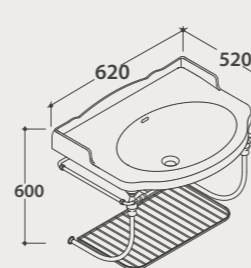

Code Price €
PA005BI 260,00

Q.tà pallet pcs. 18

Wall-hung structure
59.52

Brass chromium-plated wall-hung structure 59x52 h48 cm. For basin PA057BI. Weight 8 Kg.

Code Price €
PASC57 1.660,00

Floor mounted structure
57.52