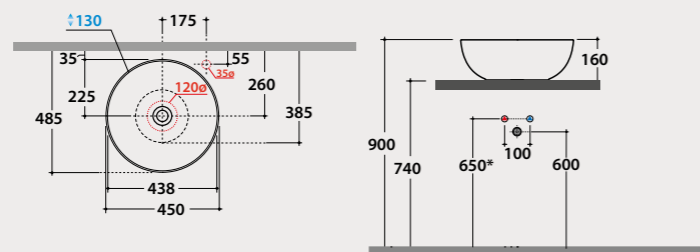

Le Pietre
B6T48XX

Code Price €
B6T48BI 444,00
B6T48XX 666,00

Basin
ø 45

Basin ø 45 h16 cm. Sit-on installation. Weight 8 Kg.

Pallet Exp. pcs. 44
Euro pallet pcs. 26

Le Pietre B&C R
B6T45XX

Code Price €
B6T45BI 419,00
B6T45XX 629,00
B6T45XX 734,00