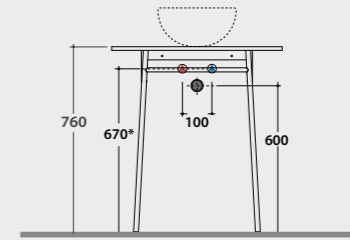

* For top installed tap

Ceramic shelf
64.30

Ceramic shelf for LT037L, LT038L, LT040L, LT041L. With matt black steel towel rail. Left or right installation. Weight 7,4 Kg.

Code Price €
LT044LBI 645,00
Le Petre B&C LT044LXX 809,00