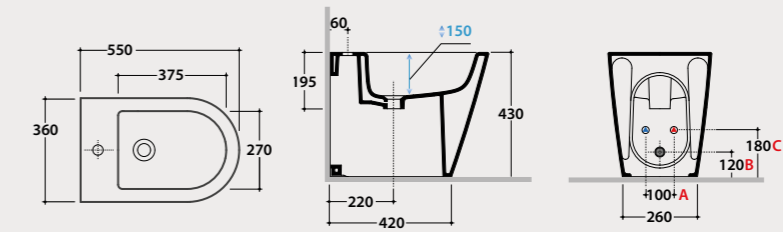

Pallet exp. pcs. 100
Europallet pcs. 80

NEW!

* Elbow pipe

Adjustable elbow pipe for floor drain da 6 a 10 cm. Weight 0,3 Kg.

VA092

38,00

* Elbow pipe

Adjustable elbow pipe for floor drain da 13 a 18 cm. Weight 0,3 Kg.

VA094

38,00

** Eccentric pipe

Eccentric pipe for water inlet h 35/38 cm. Weight 0,1 Kg.

VA028

10,00

Pipe

Pipe 35 cm for wall drain. Weight 0,2 kg.

VA076

18,00

Floor mounted bidet
55.36

Bidet terra 55x36 h 43 cm. MULTI. FISSAGGIOGHOST® fixing kit included. Weight 27 Kg.