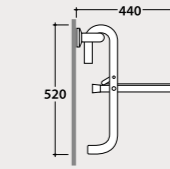

Tip-up seat. Weight 3 Kg.

Removable tip-up seat

Folding seat to hang from the handrail (removable). Weight 3 Kg.

Code Price €
DS127 463,00

DS128 556,00

SAMPLE BOX FINISHES AND COLOURS

		Code	Price €
Sample box BAGNO DI COLORE 	Sample box Bagno di Colore. 25x8 h 10 cm. 18 Sample.	SABOX001	50,00 *
Sample box LE PIETRE 	Sample box Le Pietre. 25x8 h 10 cm 14 Sample	SABOX002	45,00 *
Sample box RIFLESSI DI LUCE 	Sample box Riflessi di Luce. 16x8 h 10 cm 10 Sample	SABOX003	45,00 *
Sample box Bathtubs 	Sample box (Livingtec®, Solid surface®, Tekorlight®, Tekor®) 17,5x15,5 h 10 cm. 4 Sample	SABOX004	35,00 *
Sample box DOCCIAPIETRA 	Sample box shower trays DOCCIAPIETRA H3, H2,5, H2 23x8,5 h 10 cm 10 Sample.	SABOX005	45,00 *
Sample box DOCCIATRE 	Sample box shower trays DOCCIATRE E DOCCIATRE PLUS 21x14 h 14 cm 4 Sample.	SABOX006	35,00 *
Sample box I MAESTRI 	Sample box I MAESTRI.	SABOX007	50,00 *