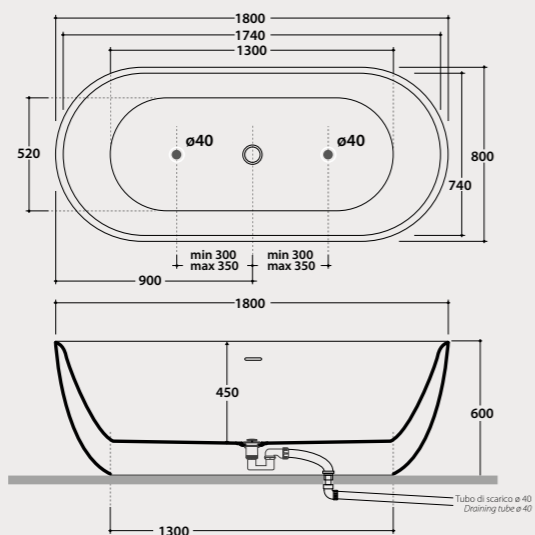

BATHTUBS IN SIMPLE FIBER

**Bathtubs ovale
MONICA PLUS
180.80**

Acrylic bathtub 180x80 h60 cm. Free-standing installation
Drain and drain kit included.

NEW!

Technical details

Bathtub weight:: Kg. 51,00
Water capacity:: Lt. 380,00
Full weight: Kg. 431,00