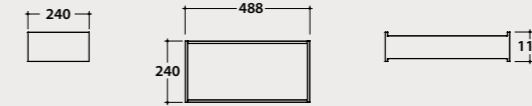

Materia

design Federica Biasi

Floor-standing or shelf accessories

MATERIA

Tray
Da 24 cm

Top tray in iroko wood for MT016BO and MT016AR shelves 24x48,8 h11,3 cm.
Weight 1,9 Kg.

Tray
Da 43 cm

Top tray in iroko wood for MT016BO and MT016AR shelves 43x48,8 h11,3 cm.
Weight 2,6 Kg.