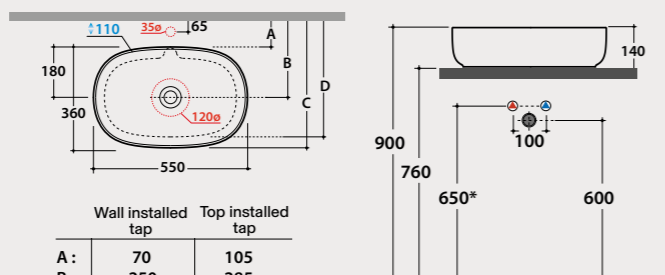

* For top installed tap

Pallet Exp. pcs. 45
Euro pallet pcs. 36

Basin
KOI 53.37
design Federica Biasi

Basin 53x37 h14 cm. Sit-on installation. Weight 9,5 Kg.