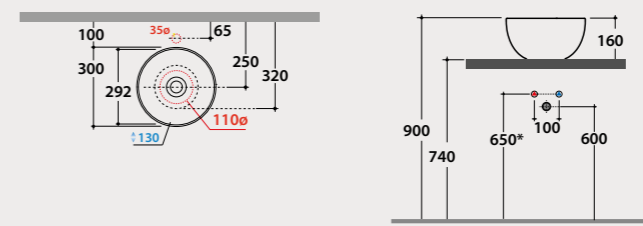

LE CIOTOLE

Basin
ø 30

Basin ø 30 h16 cm. Sit-on installation. Weight 4 Kg.

Pallet Exp. pcs. 54
Euro pallet pcs. 54

Basin
45.45

Basin 45x45 h16 cm. Sit-on installation. Weight 9 Kg.