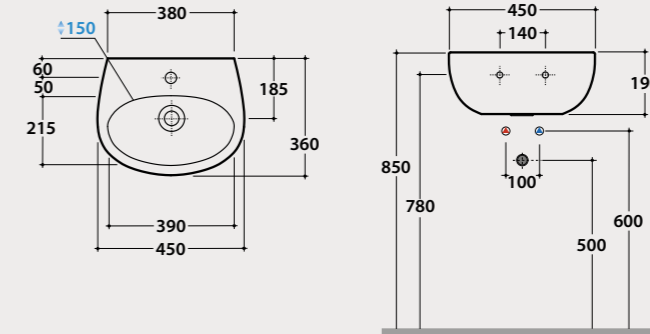

GRACE

Basin
45.36

Basin45x36 h19 cm. Wall-hung installation . Weight 12 Kg.

Pallet exp. pcs. 40
Europallet pcs. 30

Chromed push-open waste

Chromed push-open waste. Weight 0,5 Kg.

FI012CR 69,00

Push-open waste with ceramic top

Push-open waste with ceramic top. Weight 0,5 Kg.

FI012BI 120,00

Square siphon chromium-plated

Chromium-plated siphon, square shape 1" 1/4. Weight 0,5 Kg.

SF051CR 125,00

Round siphon chromium-plated

Chromium-plated siphon, round shape 1" 1/4. Weight 0,5 Kg.

RA051CR 110,00

Round ABS siphon chromium-plated

Chromium-plated ABS siphon, round shape 1" 1/4. Weight 0,5 Kg.

RA050CR 85,00