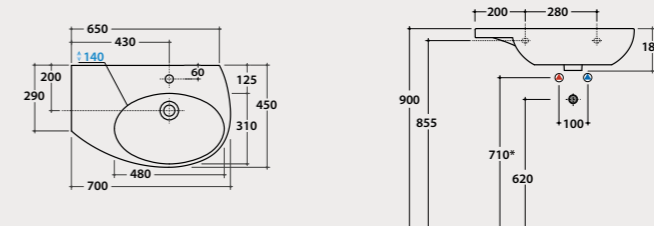

* For top installed tap

Pallet Exp. pcs. 20
Euro pallet pcs. 17

Side towel rail

Side black matt towel rail 26,5x11 cm. For basins ME070SBI and ME070DBI. Weight 3 Kg.

Code
ME002YAR Price €
130,00