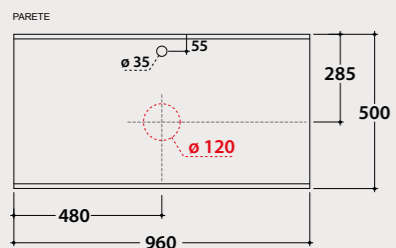

Technical Specifications for Tops

MT004XX

Matching and positioning of the suggested washbasins on the counter

BASIN CODE	WALL TAP	TAP ON SHELF	TAP ON BASINt
B6O60*	MT001XX	MT003XX	----
B6O62	MT001XX	MT003XX	----
B6O65	MT001XX	MT003XX	----
B6O50	MT001XX	MT003XX	----
B6O54	MT001XX	MT003XX	----
B6Q38	MT001XX	MT003XX	----
B6Q42	MT001XX	MT005XX	----
B6Q43	MT001XX	MT006XX	----
B6Q45	MT001XX	MT007XX	----
B6R53	MT001XX	MT003XX	----
B6R54*	MT001XX	MT004XX	----
B6R56	MT001XX	MT003XX	----
B6R60	MT001XX	MT003XX	----
B6R63	MT001XX	MT004XX	----
B6T30	MT001XX	MT003XX	----
TE035	MT001XX	MT003XX	----
B6T37	MT001XX	MT003XX	----
B6T42	MT001XX	MT008XX	----
B6T45	MT001XX	MT009XX	----
B6T48*	MT001XX	MT009XX	----
FO050	MT001XX	MT010XX	----
FO054	MT001XX	MT011XX	----
FO062	MT001XX	MT012XX	----
GE045	MT001XX	MT010XX	----
TF042	MT001XX	MT008XX	----
TF055	MT001XX	MT003XX	----
TF050	MT001XX	MT003XX	----
TFO60*	MT001XX	MT004XX	----
LAT50*	MT002XX	MT009XX	----
LAT41	MT001XX	MT003XX	----
LT061	MT001XX	MT013XX	----
TFO61	----	----	----
TF043	----	----	MT014XX
TF056	----	----	MT014XX
TF053	----	----	MT014XX