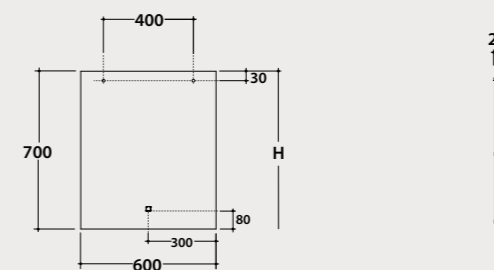

H =Recommended installation height 190 cm

Operation of the touch / dimmer button

Mirror 60.70
polished edge

Mirror 60x70cm complete with LED backlight 23 W. Touch-sensitive switch with dimmer. 2036 Lumen. Weight 7 Kg.

Code **SP012**
Price € **520,00**