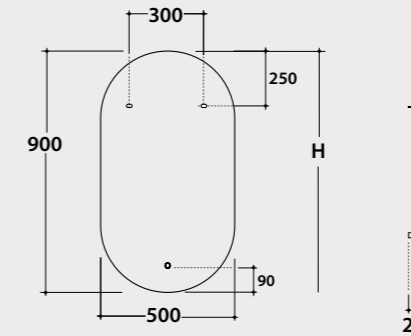

H =Recommended instal-
lation height 210 cm

Operation of the touch / dimmer
button