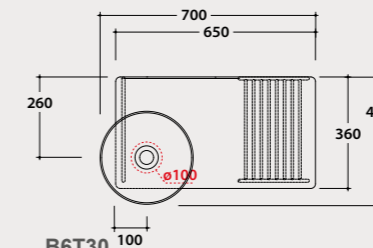

TILE

Wall-hanging structure with ceramic shelf 70.50

Wall-hanging structure in matt black steel 70x50 cm with washbasin shelf in ceramic. With central washbasin hole and wall installed tap. Weight 12,7 Kg.

Code **LT037LBI**

Price € **855,00**

Code **LT037LXX**

Price € **1.012,00**

Wall-hanging structure with ceramic shelf 70.50

Wall-hanging structure in matt black steel 70x50 cm with washbasin shelf in ceramic. With central washbasin hole and tap hole. Weight 12,7 Kg.

Code **LT038LBI**

Price € **855,00**

Code **LT038LXX**

Price € **1.012,00**

* For top installed tap

Ceramic shelf 64.30

Ceramic shelf for LT037L, LT038L, LT040L, LT041L. With matt black steel towel rail. Left or right installation. Weight 7,4 Kg.

Code **LT044LBI**

Price € **645,00**

Code **LT044LXX**

Price € **809,00**

Recommended washbasins

B6T37

B6T30

TE035

TILE

Wall-hanging structure 65.36

Wall-hanging structure in matt black steel 65x36 h25 cm with washbasin shelf in ceramic. With right washbasin hole and wall installed tap. Weight 12 Kg.

Code **OP007TBI**

Price € **1.527,00**

Code **OP007TXX**

Price € **1.872,00**

B6T37

B6T30

B6Q25

Wall-hanging structure 65.36

Wall-hanging structure in matt black steel 65x36 h25 cm with washbasin shelf in ceramic. With left washbasin hole and wall installed tap. Weight 12 Kg.

Code **OP008TBI**

Price € **1.527,00**

Code **OP008TXX**

Price € **1.872,00**

B6T37

B6T30

B6Q25

Recommended washbasins

B6T37

B6T30

B6Q25