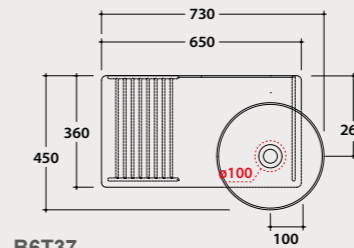

Price € **1.527,00**

Code **OP007TXX**

Price € **1.872,00**

B6T37

B6T30

B6Q25

Wall-hanging structure 65.36

Wall-hanging structure in matt black steel 65x36 h25 cm with washbasin shelf in ceramic. With left washbasin hole and wall installed tap. Weight 12 Kg.