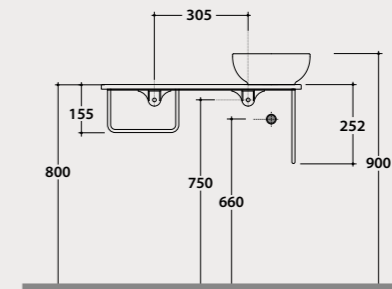

Price € **1.527,00**

Code **OP007TXX**

Price € **1.872,00**

B6T37

B6T30

B6Q25

Wall-hanging structure 65.36

Wall-hanging structure in matt black steel 65x36 h25 cm with washbasin shelf in ceramic. With left washbasin hole and wall installed tap. Weight 12 Kg.