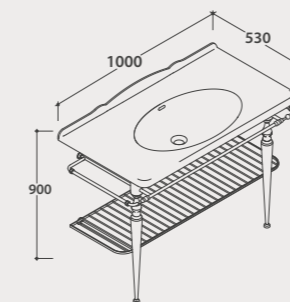

PAESTUM

Duroplast seat-cover

Per Vasi cod. PAS03, PA025

Duroplast seat-cover with soft-closing system . Weight 3 Kg.

PA029BI 169,00

Pallet exp. pcs.100 Europallet pcs.80

For Wc cod. PA001, PA002, PA003, PA004

Duroplast seat-cover Chrome hinges. Traditional closing system. Weight 3 Kg.

PA019BI 150,00

Pallet exp. pcs.100 Europallet pcs.80

Polyester seat-cover

For Wc cod. PA001, PA002, PA003, PA004

White polyester seat cover chromium-plated hinges and soft closing system. Weight 3 Kg.

PA138BI 205,00

Pallet exp. pcs.100 Europallet pcs.80

Wooden seat-cover

For Wc cod. PAS03, PA025, PA001, PA002, PA003, PA004

Wooden seat cover with chrome-plated hinges and soft closing system. Oak finishing. Weight 3 Kg.

PS20RN 300,00

Oak BLACK

PS20RB 300,00

Oak WHITE

Pallet exp. pcs.100 Europallet pcs.80

Code Price €

PAESTUM

Basin 100.55

Basin 100x55 h20 cm. Wall-hung installation. Fixing kit included. Weight 29 Kg.

PA023BI 845,00

Pallet exp. pcs.15
Europallet pcs.9

Chromium-plated towel rail

Front brass chromium-plated towel rail. Weight 2 Kg.

PAPC23 550,00

Floor mounted structure 100.53

Brass chromium-plated floor-mounted structure 100x53 h82 cm. For basin PA023BI. Weight 12 Kg.

PATC23 2.188,00

Basin 75.55

Basin 75x55 h20 cm. Wall-hung installation. Fixing kit included. Weight 22 Kg.

PA028BI 480,00

Pallet exp. pcs.16
Europallet pcs.13

Chromium-plated towel rail

Front brass chromium-plated towel rail. Weight 2 Kg.

PAPC28 489,00

Floor mounted structure PAESTUM 75.53

Brass chromium-plated floor-mounted structure 79x53 h82 cm. For basin PA023BI. Weight 12 Kg.

PATC28 1.981,00