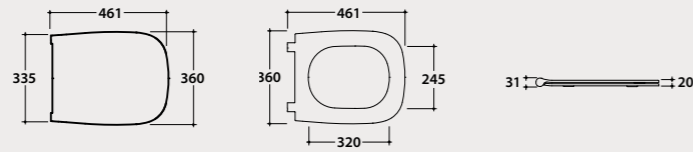

Pallet exp. pcs. 100
Europallet pcs. 80

Flow reducer

Flow reducer.

VA132 8,00

Wall-hung bidet 55.36

Wall-hung bidet 55x36 h27 cm. Fixing kit included. Weight 17,5 Kg.