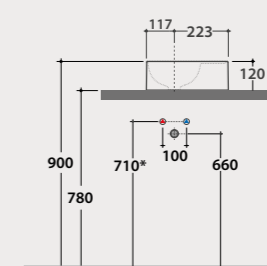

I TUTTOFARE

Basin
BONSAI
34.19

Basin 34x19 h12 cm with top tap. One tap hole. Sit-on installation. Weight 4,5 Kg.

* For top installed tap

Also available without tap hole code: B60340BI

Pallet Exp. pcs. 117
Euro pallet pcs. 90

Basin
LALITA 61.42
design angelettiruzza

Basin 61x42 h16 cm. Sit-on installation or on structure. Weight 12,5 Kg.