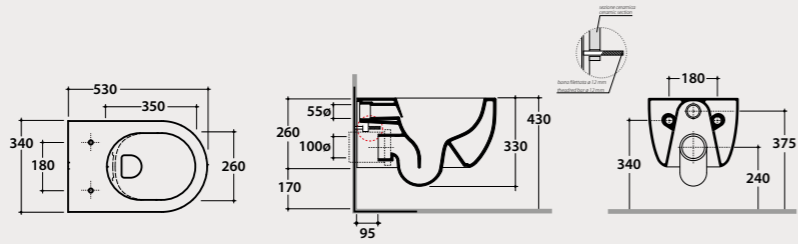

MODE

Wall-hung Wc 53.34

Wall-hung Wc No Rim 53x34 h33 cm. Average drain < 3 Lt. Fixing kit included. Weight 20 Kg.

Pallet exp. pcs. 25
Europallet pcs. 20

B&C MES02XX 855,00

Code Price €
MES02BI 570,00

Soft close seat-cover

Removable duroplast seat-cover with soft-closing system. Weight 3 Kg.