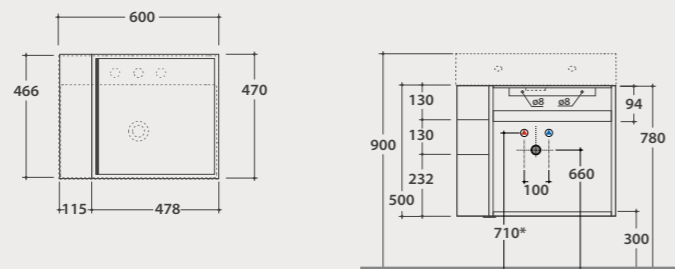

Matt black siphon, round shape 1" 1/4. Weight 1,16 Kg.

RA051AR **290,00**

PLAIN

Wall-hanging structure 60.47

Wall-hanging structure 60x47 h50 cm with reversible open compartment in matt black steel and smoked glass top. Weight 19 Kg.