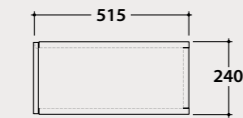

BdC **OP036SXX 1.443,00**

Overall dimensions with open drawer: 84,5 cm

Internal accessories for cabinet OP036SXX:

OP001CAR

OP003CAR

OP003CAR 34,00

OP001CAR 61,00

Glass shelves
85.50