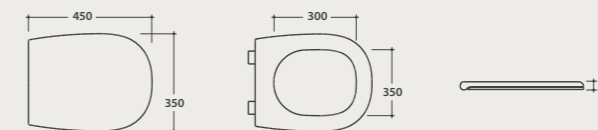

Pallet exp. pcs. 100
Europallet pcs. 80

DNR20BI 169,00
DNR20XX 312,00

Elbow pipe

Adjustable elbow pipe for floor drain from 7 to 10 cm. Weight 0,3 Kg.

VA093 32,00

* Elbow pipe

Adjustable elbow pipe for floor drain from 13 to 16 cm. Weight 0,3 Kg.

VA094 38,00

** Eccentric pipe

Eccentric pipe for water inlet h 33,5 cm or h 35,5 cm. Weight 0,1 Kg.

VA086 10,00

Pipe

Pipe 35 cm for wall drain 35 cm. Weight 0,2 kg.

VA076 18,00

Flow reductor

Flow reductor

VA132 8,00

Floor mounted bidet
53.35

Floor mounted bidet 53x35 h43 cm MULTI. Back to wall installation. Fixing kit included. Weight 24 Kg.