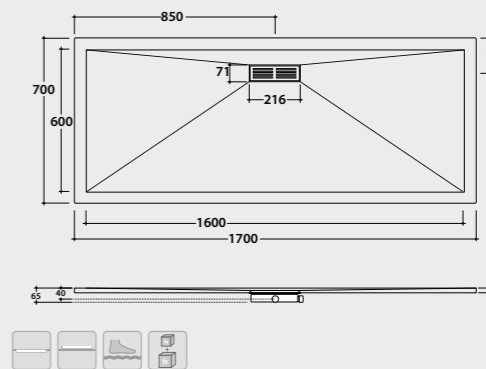

DOCCIAPIETRA H2

Shower tray
DOCCIAPIETRA 70.170

Shower tray 70x170 cm. Sit-on or floor-level installation.
Drain included.Reversible. Weight 39,6 Kg.

Code Price €
DP217070XXX 1.078,00