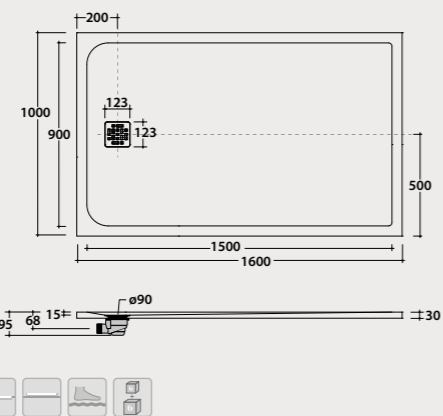

DP14100XXX 962,00

B+C DP14100XX 1.327,00

Shower tray
DOCCIAPIETRA 100.160

Shower tray 100x160 cm. Sit-on or floor-level installation.
Drain included.Reversible. Weight 40 Kg.

DP16100XXX 1.017,00

B+C DP16100XX 1.403,00