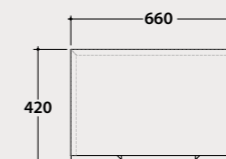

B&C OPN23BXX 2.086,00

Overall dimensions with open drawer: 76,5 cm

Storage cabinet*
66.42

Storage cabinet in matt lacquered MDF 66x42 h25 cm with one drawer.
Weight 20 Kg.

B&C OPN24BXX 1.260,00

Overall dimensions with open drawer: 75,9 cm