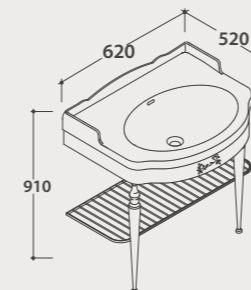

PAESTUM

Basin
71.58

Basin 71x58 h22 cm. Wall-hung installation. Fixing kit included. Weight 24 Kg.

Code Price €
PA006BI 410,00

Q.tà pallet pcs. 10

Floor mounted pedestal

Floor mounted pedestal For basins PA006BI and PA057BI. Weight 13 Kg.

Code Price €
PA005BI 260,00

Q.tà pallet pcs. 18

Floor mounted structure
65.56

Brass chromium-plated floor-mounted structure 65x56 h82 cm. For basin PA006BI. Weight 14,5 Kg.

Code Price €
PATC06 2.300,00

Chromed push-open waste

Chromed push-open waste. Weight 0,5 Kg.

Code Price €
FI012CR 69,00

Push-open waste with ceramic top

Push-open waste with ceramic top. Weight 0,5 Kg.

Code Price €
FI012BI 120,00

PAESTUM

Basin
62.54

Basin 62x54 h22 cm. Wall-hung installation. Fixing kit included. Weight 19 Kg.

Code Price €
PA057BI 393,00

Q.tà pallet pcs. 12

Floor mounted pedestal

Floor mounted pedestal For basins PA006BI and PA057BI. Weight 13 Kg.

Code Price €
PA005BI 260,00

Q.tà pallet pcs. 18

Wall-hung structure
59.52

Brass chromium-plated wall-hung structure 59x52 h48 cm. For basin PA057BI. Weight 8 Kg.

Code Price €
PASC57 1.660,00

Floor mounted structure
57.52

Brass chromium-plated floor-mounted structure 57x52 h82 cm. For basin PA057BI. Weight 13 Kg.

Code Price €
PATC57 2.210,00