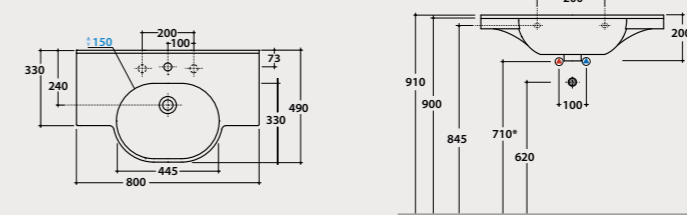

* For top installed tap

Pallet Exp. pcs. 20
Euro pallet pcs. 17

Side towel rail

Side towel rail in matt black steel 32,5x11,1 cm. Weight 3 Kg.

Code
ME001YAR Price €
163,00

Floor mounted structure
MODE 76,7,31,5

Floor mounted structure in black matt steel 76,7x31,5 h86 cm. For basin ME080. Weight 10 Kg.

Code
ME004SAR Price €
1.098,00