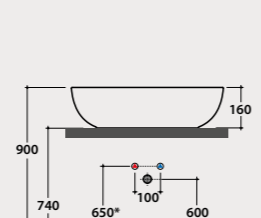

Pallet Exp. pcs. 36
Euro pallet pcs. 36

Code Price €
B6060BI 398,00
B6060XX 597,00
B6060XX 696,00

Basin
60.36

Basin 60x36 h16 cm. Sit-on installation. Weight 9 Kg.

	Wall installed tap	Top installed tap
A:	80	105
B:	260	285
C:	440	465
D:	340	365