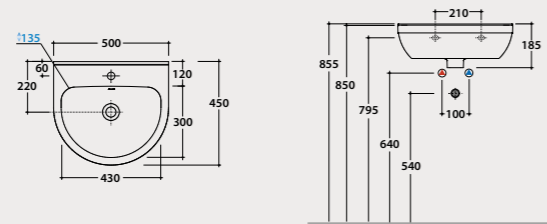

Basin
55.45

Basin55x45 h18,5 cm. Wall-hung installation or on pedestal.
Weight 14 Kg.

Pallet exp. pcs. 44
Europallet pcs. 34

Basin
50.45

Basin50x45 h18,5 cm. Wall-hung installation or on pedestal.
Weight 14 Kg.