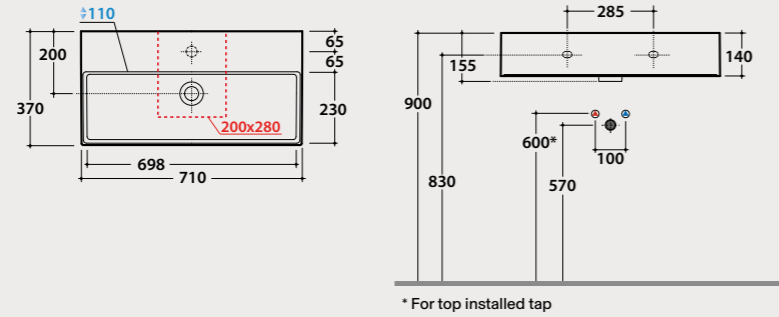

LE LASTRE

Basin
71.37

Basin 71x37 h14 cm. Wall-hung or sit-on installation.
Fixing kit included. Weight 17 Kg.

Code
IN073BI Price €
516,00

* For top installed tap

Pallet Exp. pcs. 27
Euro pallet pcs. 22

Frontal brass chromium-plated towel rail

Frontal brass chromium-plated towel rail 66x9 cm. Weight 0,6 kg.

PT014CR **207,00**

Frontal matt black steel towel rail

Frontal matt black steel towel rail 67x10 cm. Weight 1,2 kg.

OP014YAR **211,00**

Furniture in combination with this basin p. 167 and following

OP003PAR

OP010PXX

Basin
65.37

Basin 65x37 h14 cm. Wall-hung or sit-on installation.
Fixing kit included. Weight 16,5 Kg.

IN066BI **449,00**
BdC **IN066XX** **658,00**
R **IN066XX** **785,00**