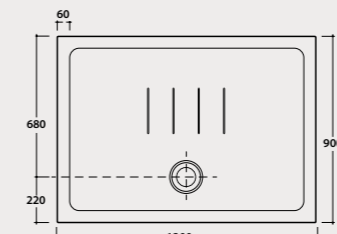

Pallet exp. pcs. 11*
Europallet pcs. 11*

Chromed Drain

Chromed Siphoned Drain for Shower trays DOCCIAVIVA H 4,5, DOCCIATRE and DOCCIATRE PLUS. Drainage Capacity 30 l/m

Code **DS009** Price € **65,00**

Drain with Ceramic Cover

Drain with Ceramic Cover for Shower trays DOCCIAVIVA H 4,5 and DOCCIATRE. Drainage Capacity 30 l/m

Code **DVR1BI** Price € **110,00**