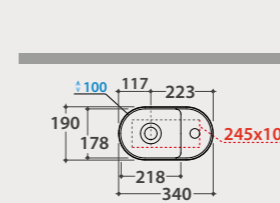

I TUTTOFARE

Basin
BONSAI
34.19

Basin 34x19 h12 cm with top tap. One tap hole. Sit-on installation. Weight 4,5 Kg.

* For top installed tap

Also available without tap hole code: B60340BI

Pallet Exp. pcs. 117
Euro pallet pcs. 90

Basin
LALITA 61.42
design angelettiruzza

Basin 61x42 h16 cm. Sit-on installation or on structure. Weight 12,5 Kg.