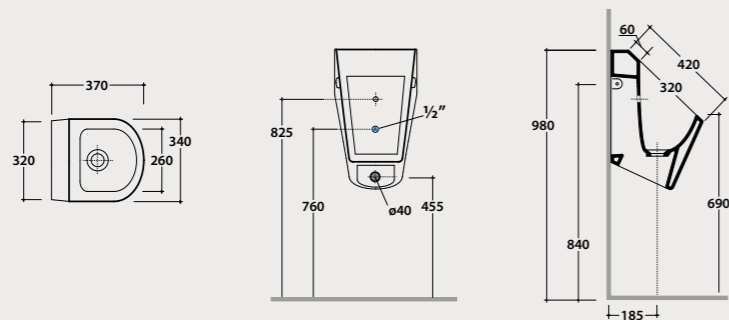

URINALS

Wall-hung urinal
FORTY3 34.37

Wall-hung urinal 34x37 h57 cm. Provided water supply and drainage system. FISSAGGIOGHOST® fixing kit included. Weight 18 Kg.

Pallet exp. pcs. 25
Europallet pcs. 20

Code
FO029BI **462,00**

URINALS AND CISTERN

Wall-hung urinal
No Rim
FORTY3 30.34,5

Wall-hung urinal No Rim 30.34,5 cm. Provided water supply and drainage system VA014. Weight 17 Kg.