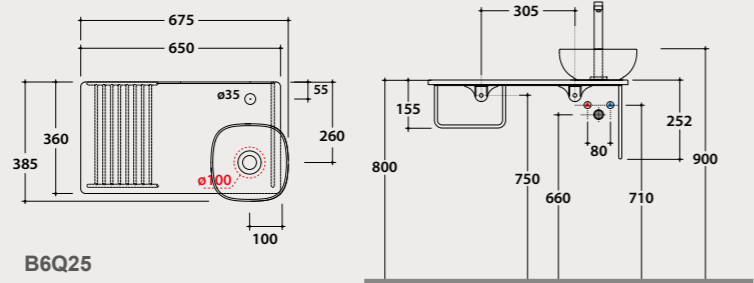

B6T37

B6T30

B6Q25

TILE

Wall-hanging structure
65.36

Wall-hanging structure in matt black steel 65x36 h25 cm with washbasin shelf in ceramic. With right washbasin hole and tap hole. Weight 12 Kg.

B6T37

B6T30