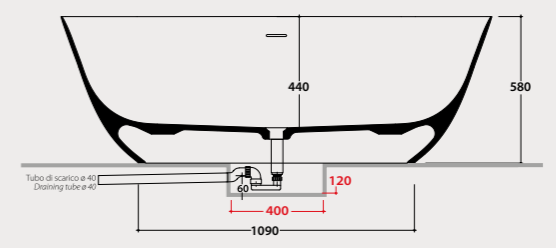

Technical details
Bathtub weight: : Kg. 127,00
Water capacity: : Lt. 271,00
Full weight : Kg. 398,00

Drain kit	Drain kit complete with siphon, drain and drain cover for KOIB126, KOIB125, KOIB124, KOIB123 bathtubs.	KOIB121	225,00
Maintenance kit Solid Surface®	Solid Surface® maintenance kit.	KOIBMAN1	270,00
Repair kit Solid Surface®	Solid Surface® repair kit.	KOIBRIP2	105,00

Bathtub XENIA 160.70

Oval bathtub in Solid Surface® 160x70 h58 cm. Free-standing installation. KOIB121 drain and drain kit included.

KOIB125	3.880,00