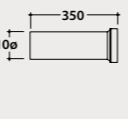

Pipe

Pipe 35 cm for wall drain. Weight 0,2 Kg.

VA076 18,00

Flow reductor

Flow reductor.

VA132 8,00

Floor mounted bidet 58.37

Floor mounted bidet 58x37 h42 cm MULTI. Back to wall installation. FISSAGGIOGHOST® fixing kit included. Weight 24 Kg.