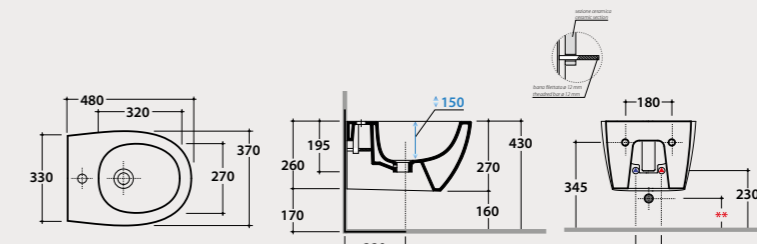

Wall-hung bidet 48.37

Wall-hung bidet 48x37 h27 cm. Fixing kit included. Weight 17 Kg.

Pallet exp. pcs. 25
Europallet pcs. 20

** For installation with:
- Siphon "S" - mm 140
- Siphon SF052 - mm 120

Chromed push-open waste

Chromed push-open waste. Weight 0,5 Kg.

FI012CR 69,00

Push-open waste with ceramic top

Push-open waste with ceramic top. Weight 0,5 Kg.

FI012BI 120,00
FI012XX 120,00