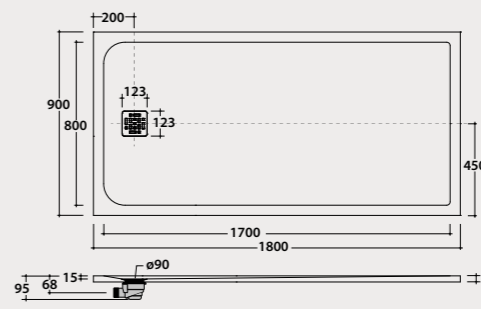

Shower tray
DOCCIAPIETRA 90.180

Shower tray 90x180 cm. Sit-on or floor-level installation.
Drain included.Reversible. Weight 47 Kg.

DP18090XXX 1.063,00

B+C DP18090XX 1.433,00