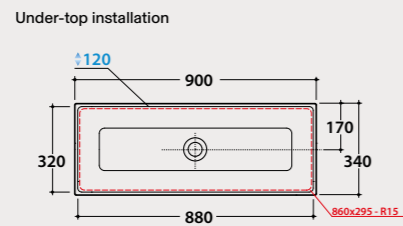

Pallet Exp. pcs. 30
Euro pallet pcs. 22

Fixing kit for under top basins

Fixing kit for under top basins.

Code Price €
FKSG5 10,00

I PIANI

Basin
75.34

Basin 75x34 h17 cm. Recessed or under-top installation basin through fixing kit FKSG5. Weight 15 Kg.

Code Price €
FO075BI 351,00