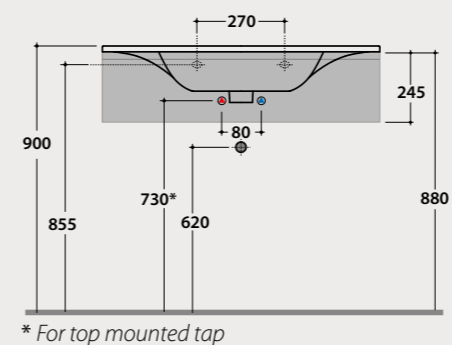

For the installation and position of the hydraulic connections, the integrated Washbasins above, follow the dimensions in the schemes below.

Washbasin units **Mari and Linea** h 24,5 cm depth 50 cm

* For top mounted tap