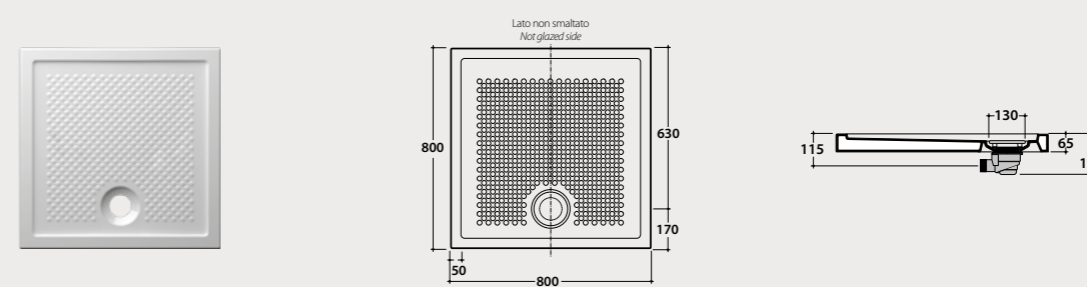

Pallet exp. pcs. 32*
Europallet pcs. 32*

Drain with Ceramic Cover

Drain with Ceramic Cover for Shower trays ø 90. Drainage Capacity 30 l/m

Code **DVRBI**
Price € **135,00**

Chromed Drain

Chromed Siphoned Drain for Shower trays ø 90. Drainage Capacity 30 l/m

Code **DS008**
Price € **60,00**