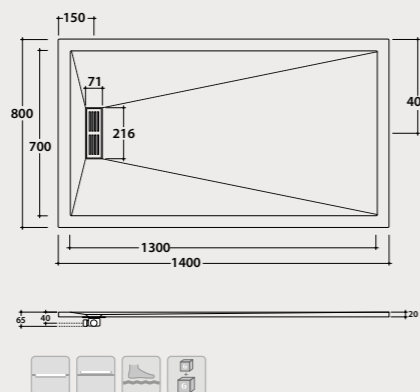

DOCCIAPIETRA H2

Shower tray
DOCCIAPIETRA 80.80

Shower tray 80x80 cm. Sit-on or floor-level installation.
Drain included. Reversible. Weight 19,8 Kg.

Code Price €
DP208080XXX 716,00

Shower tray
DOCCIAPIETRA 80.100

Shower tray 80x100 cm. Sit-on or floor-level installation.
Drain included. Reversible. Weight 21,6 Kg.

Code Price €
DP210080XXX 784,00

Shower tray
DOCCIAPIETRA 80.120

Shower tray 80x120 cm. Sit-on or floor-level installation.
Drain included. Reversible. Weight 27 Kg.

Code Price €
DP212080XXX 860,00

Shower tray
DOCCIAPIETRA 80.140

Shower tray 80x140 cm. Sit-on or floor-level installation.
Drain included. Reversible. Weight 30,6 Kg.

Code Price €
DP214080XXX 928,00

DOCCIAPIETRA H2

Shower tray
DOCCIAPIETRA 80.160

Shower tray 80x160 cm. Sit-on or floor-level installation.
Drain included. Reversible. Weight 34,2 Kg.

Code Price €
DP216080XXX 1.128,00

Shower tray
DOCCIAPIETRA 80.170

Shower tray 80x170 cm. Sit-on or floor-level installation.
Drain included. Reversible. Weight 38 Kg.

Code Price €
DP217080XXX 1.366,00

Drain cover

Drain cover (replacement).

Code Price €
DP011XXX 63,00

Drain kit

Drain kit for DOCCIAPIETRA H2 (replacement).

Code Price €
DP012 107,00

Repair Kit

Repair kit

Code Price €
DPKITXXX 209,00

Cleaning detergent

Cleaning detergent for DOCCIAPIETRA (1 lt)

Code Price €
DET01 45,00