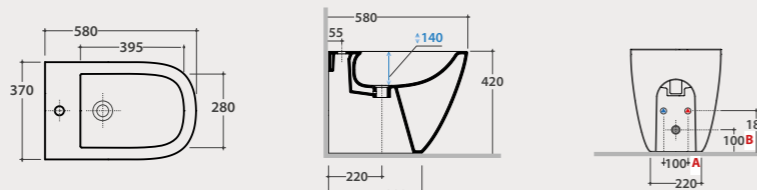

Pallet exp pcs. 20
Euro pallet pcs. 16

Siphon

Easy installation siphon. Weight 0,5 Kg.

FI016 6,00

Push-open waste with ceramic top

Push-open waste with ceramic top. Weight 0,5 Kg.

FI012BI 120,00

Chromed push-open waste

Chromed push-open waste. Weight 0,5 Kg.

FI012CR 69,00

STOCKHOLM

Floor mounted Wc 51.37

Floor mounted Wc 51x37 h42 cm. Back to wall installation. Average drain < 3 Lt. FISSAGGIOGHOST® fixing kit included. Weight 25 Kg.