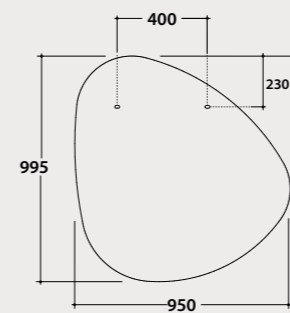

H =Recommended
installation height 220
cm

Mirror 44,5.38,2
polished edge

Mirror 45x38 cm polished edge complete with perimeter strip
LED backlight 12 W. Without switch. 1126 Lumen. Weight 2 Kg.

SP028 Price €
356,00