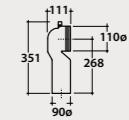

DAILY

Wall-hung Wc 53.37

Wall-hung No Rim 53x37 h33 cm. Average drain < 3 Lt. Fixing kit included. Weight 21 Kg.

Pallet exp. pcs. 25
Europallet pcs. 20

Code Price €
DAS03BI 309,00

DAILY

Floor mounted Wc 53.37

Floor mounted Wc 53x37 h42 cm. Average drain < 3 Lt. Back to wall installation. Fixing kit included. Weight 26 Kg.

Pallet exp. pcs. 20
Europallet pcs. 16

Code Price €
DA002BI 285,00

Soft close seat-cover

Removable duroplast seat-cover with soft-closing system. Weight 3 Kg.

Pallet exp. pcs. 100
Europallet pcs. 80

DAR20BI 172,00

Soft close seat-cover

Removable duroplast seat-cover with soft-closing system. Weight 3 Kg.

Pallet exp. pcs. 100
Europallet pcs. 80

DAR20BI 172,00

Flow reductor

Flow reductor

VA132 8,00

Anti-drip bend

Anti-drip bend for DAS03. Weight 0,3 Kg.

VA040 55,00

NEW!

Elbow pipe

Pipe for floor drain. Weight 0,3 Kg.

VA093 32,00

Pipe

Pipe 35 cm for wall drain 35 cm. Weight 0,2 Kg.

VA076 18,00

Flow reductor

Flow reductor

VA132 8,00

Wall-hung bidet 53.37

Wall-hung bidet 53x37 h30 cm. Fixing kit included. Weight 18 Kg.

Pallet exp. pcs. 25
Europallet pcs. 20

DAS09BI 309,00

Floor mounted bidet 53.37

Floor mounted bidet 53x37 h42 cm. Back to wall installation. Fixing kit included. Weight 22 Kg.

Pallet exp. pcs. 20
Europallet pcs. 16

DA010BI 285,00

Chromed push-open waste

Chromed push-open waste. Weight 0,5 Kg.

FI012CR 69,00

Push-open waste with ceramic top

Push-open waste with ceramic top. Weight 0,5 Kg.

FI012BI 120,00

Siphon

Easy installation siphon. Weight 0,5 Kg.

FI016 6,00

Push-open waste with ceramic top

Push-open waste with ceramic top. Weight 0,5 Kg.

FI012BI 120,00

Chromed push-open waste

Chromed push-open waste. Weight 0,5 Kg.

FI012CR 69,00