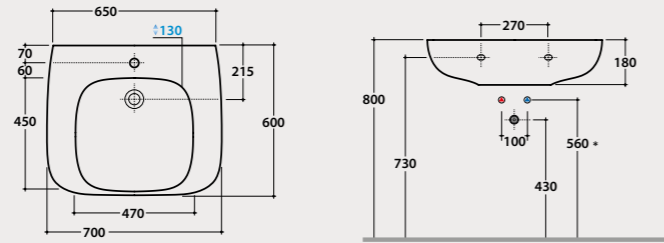

ARGENTO

Basin
ARGENTO 70.60

Basin 70x60 h18 cm. Wall-hung installation. Fixing kit included. Weight 26 Kg.

* For top installed tap

Pallet exp. pcs. 16
Euro pallet pcs. 13

Folding hand device

Folding hand device. Weight 0,5 Kg.

Mixer

Long single lever mixer. Weight 0,5 Kg.

Space-saving siphon

Space-saving chrome siphon. Weight 0,5 Kg.

Siphon

Flexible plastic siphon for ergonomic washbasin. Weight 0,5 Kg.

Round ABS siphon
chromium-plated

Chromium-plated ABS siphon. Weight 0,5 Kg.

Continuous
chromed waste

Continuous chromed waste for basins without overflow. Weight 0,5 Kg.

Wall-hung Wc
SENZABRIDA®
ARGENTO 70.37

Wall-hung No Rim Wc 70x37 h36,5 cm. Average drain 4,5 / 2,6 Lt. Weight 26 Kg.