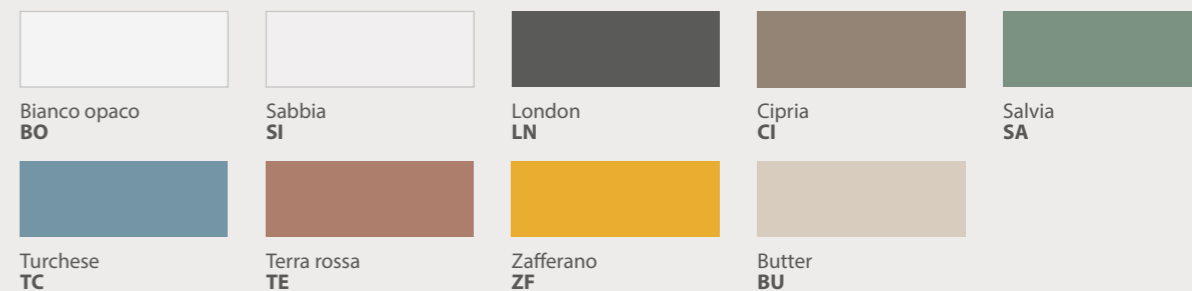

Finishes and colours available for ANITA washbasin units

Category 3 Lacquered