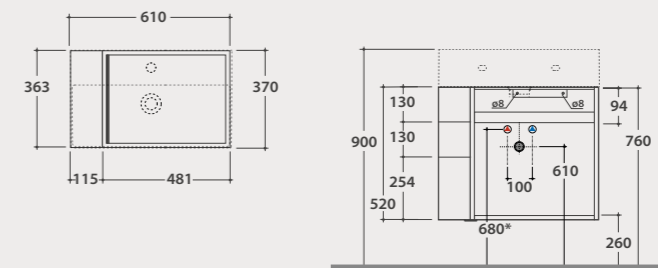

PLAIN

Wall-hanging structure
65.37

Wall-hanging structure in matt black steel 65x37 h52 cm with reversible open compartment in matt black steel and smoked glass top.
Weight 16 Kg.

Code Price €
OP023PAR 1.230,00

NEW!

Base
65.37

Wall mounted cabinet in matt lacquered MDF 65x37 h52 cm with two drawers and reversible open compartment in matt black steel. Complete with space-saving siphon Weight 28 Kg.

BdC OP026PXX 1.750,00

Overall dimensions with open drawer: 59 cm

NEW!

Internal accessories for cabinet OP026PXX.

Lower drawer
OP005CAR
OP004CAR

Upper drawer
OP002CAR

OP005CAR 30,00
OP004CAR 84,00
OP002CAR 36,00

Combinable washbasins

IN066

Continuous waste with ceramic top

Continuous waste with ceramic top for basins without overflow. Weight 0,5 Kg.

Le Pietre BdC R FI024BI 120,00
FI024XX 120,00
FI024XX 150,00

Continuous chromed waste

Continuous chromed waste for basins without overflow. Weight 0,5 Kg.

FI024CR 69,00

Matt black siphon

Matt black siphon, round shape 1" 1/4. Weight 1,16 Kg.

RA051AR 290,00

PLAIN

Wall-hanging structure
61.37

Wall-hanging structure in matt black steel 61x37 h52 cm with reversible open compartment in matt black steel and smoked glass top..
Weight 15 Kg.

Code Price €
OP024PAR 1.200,00

NEW!

Base
61.37

Wall mounted cabinet in matt lacquered MDF 61x37 h52 cm with two drawers and reversible open compartment in matt black steel. Complete with space-saving siphon. Weight 26 Kg.

BdC OP027PXX 1.690,00

Overall dimensions with open drawer: 59 cm

NEW!

Internal accessories for cabinet OP027PXX.

Lower drawer
OP005CAR
OP004CAR

Upper drawer
OP002CAR

OP005CAR 30,00
OP004CAR 84,00
OP002CAR 36,00

Combinable washbasins

IN062

Continuous waste with ceramic top

Continuous waste with ceramic top for basins without overflow. Weight 0,5 Kg.