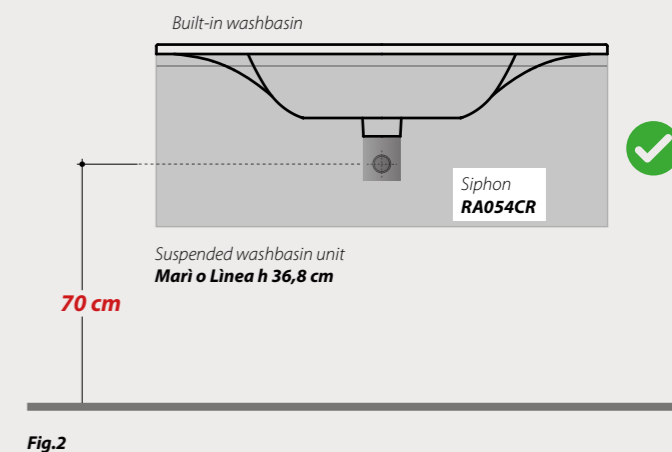

We do **not recommend** the use of a **Hoja** top mounted on a **Javier** suspended unit next to a **Mari** washbasin unit in the case of installation of a sit-on basin on top (Fig.1). Therefore, we **recommend** the use of a **Tierra** suspended unit and a top that covers the total width of the 2 units (Fig.2). Also we **not recommend** the use of a **Javier** suspended unit next to a **Mari** washbasin unit with a **Hoja** top which covers only the width of the **Mari** unit (Fig. 3).

Required height of the water drain, with GLOBO siphon cod. RA054CR, for installation of the built-in basins on **Mari** and **Linea** units h 36,8 cm.