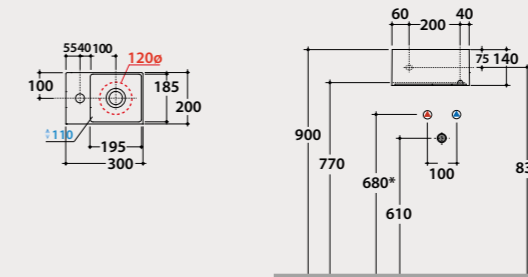

* For top installed tap

Also available without tap hole code: **B6R310BI**

Pallet Exp. pcs. 91
Euro pallet pcs. 76

Frontal brass
chromium-plated towel rail

Frontal brass chromium-plated towel rail 26x10 cm. Weight 0,4 kg.

PT009CR 174,00

Frontal matt black steel
towel rail

Frontal matt black steel towel rail 29x10 cm. Weight 0,7 kg.

OP009YAR 202,00

Continuous waste with
ceramic top

Continuous waste with ceramic top for basins without overflow. Weight 0,5 Kg.

FI024BI 120,00

FI024XX 120,00

FI024XX 150,00

Continuous chromed
waste

Continuous chromed waste for basins without overflow. Weight 0,5 Kg.

FI024CR 69,00

Continuous waste
with ceramic top

Continuous waste with ceramic top and matt black junction. For basins without overflow. Weight 0,5 Kg.

FI024ABI 140,00

FI024AXX 140,00

FI024AXX 175,00