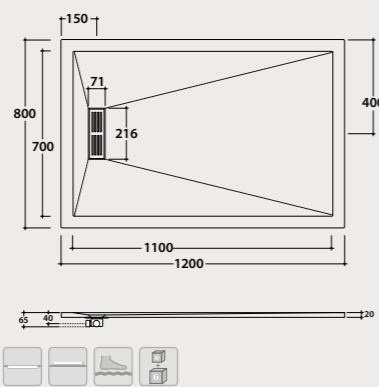

Code Price €
DP210080XXX 784,00

Shower tray
DOCCIAPIETRA 80.120

Shower tray 80x120 cm. Sit-on or floor-level installation.
Drain included. Reversible. Weight 27 Kg.

Code Price €
DP212080XXX 860,00

Shower tray
DOCCIAPIETRA 80.140