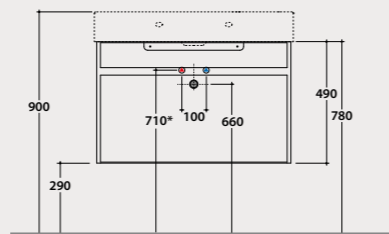

* Glass shelf OP041S to be ordered compulsorily

Glass shelf*
74,6.45,2

Shelf in back-painted glass 74,6x45,2 h 0,6 cm. Weight 5 Kg.

OP041SAR Price € **513,00**
Matt black

OP041SBO Price € **513,00**
White matt