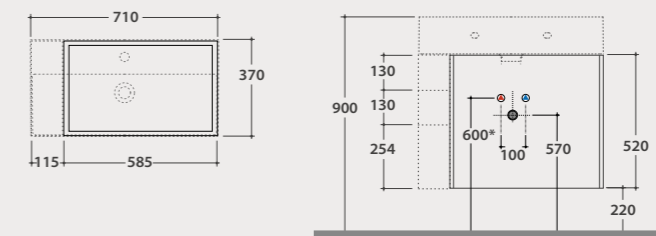

RA051AR 290,00

PLAIN

Wall-hanging structure 71.37

Wall-hanging structure 71x37 h52 cm with reversible open shelving in matte black steel. Weight 17,5 Kg.

Code **OP003PAR** Price € **1.478,00**

Base 71.37

Base 71x37 h52 cm with two drawers, reversible open shelving in matte black steel, complete with space-saving siphon. Weight 31 Kg.