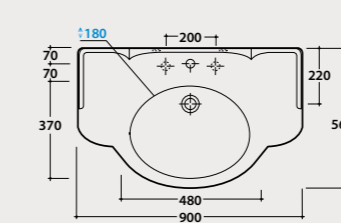

PAESTUM

Basin
110.60

Basin 110x60 h27 m. Wall-hung installation. Fixing kit included. Weight 35 Kg.

Code **PA022BI** Price € **900,00**

Pallet exp. pcs. 9
Europallet pcs. 6

Chromium-plated
towel rail

Front brass chromium-plated towel rail. Weight 2,2 Kg.

Code **PAPC22** Price € **576,00**

PAESTUM

Basin
90.56

Basin 90x56 h27 cm. Wall-hung installation. Fixing kit included. Weight 26 Kg.

Code **PA056BI** Price € **840,00**

Pallet exp. pcs. 9
Europallet pcs. 6

Chromium-plated
towel rail

Front brass chromium-plated towel rail. Weight 2,2 Kg.

Code **PAPC56** Price € **560,00**

Ceramic
leg

Ceramic leg for PA022 or PA056. Weight 9 Kg.

Code **PA075BI** Price € **220,00**
one piece

Ceramic
leg

Ceramic leg for PA022 or PA056. Weight 9 Kg.

Code **PA075BI** Price € **220,00**
one piece

Wall-hung structure
108.62

Brass chromium-plated wall-hung structure 108x62 h47 cm for basin PA022BI. Weight 11 Kg.

Code **PASC22** Price € **2.050,00**

Wall-hung structure
88.56

Brass chromium-plated wall-hung structure 88x56 h46 cm. For basin PA056BI. Weight 9 Kg.

Code **PASC56** Price € **1.840,00**

Floor mounted structure
105.59

Brass chromium-plated floor-mounted structure 105x59 h82 cm for basin PA022BI. Weight 13 Kg.

Code **PATC22** Price € **2.220,00**

Floor mounted structure
85.56

Brass chromium-plated floor-mounted structure 85x56 h83 cm. For basin PA056BI. Weight 12,5 Kg.

Code **PATC56** Price € **2.000,00**