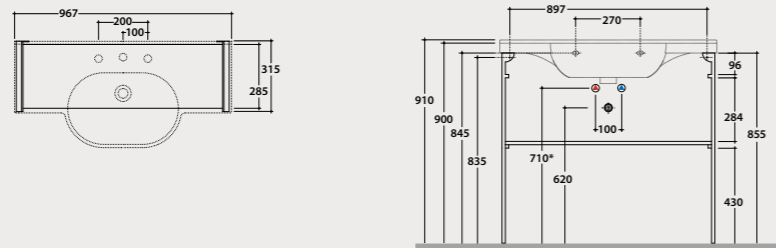

* For top installed tap

Wallhanging structure
MODE 96,7,31,5

Wallhanging structure in black matt steel 96,7x31,5 h42 cm. For basin ME100. Weight 12,5 Kg.

Code
ME001SAR Price €
967,00