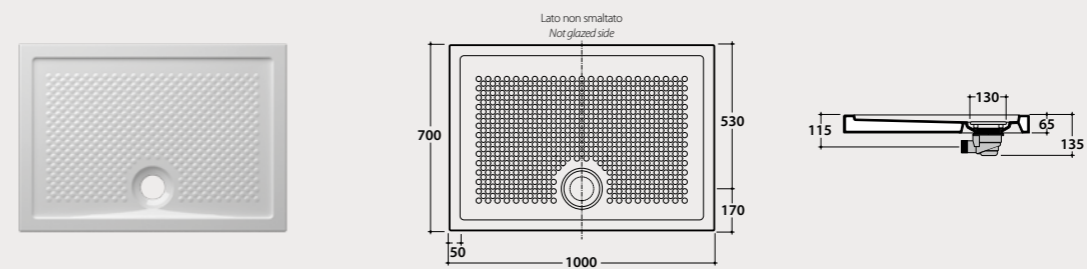

Pallet exp. pcs. 32*
Europallet pcs. 20*

Shower tray
DOCCIAVIVA
72.90

Ceramic Shower Tray 72.90 h 6,5 cm in ceramica. Sit-on or floor-level installation.
Drainage Capacity 30 l/m. Weight 33Kg.

Code **DV072BI**
Price € **273,00**