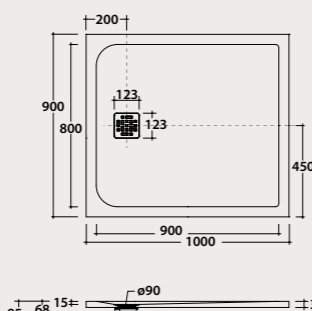

Code Price €

DP09090XXX 651,00

B+C DP09090XX 898,00

Shower tray
DOCCIAPIETRA 90.100

Shower tray 90x100 cm. Sit-on or floor-level installation.
Drain included.Reversible. Weight 25 Kg.

DP10090XXX 726,00

B+C DP10090XX 1.002,00