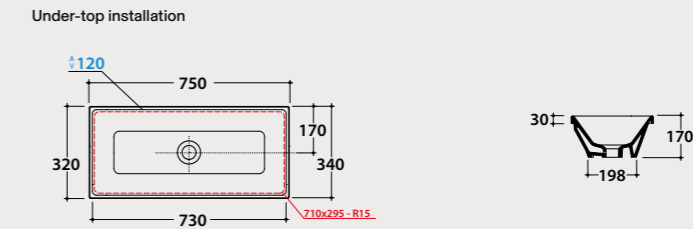

Pallet Exp. pcs. 35
Euro pallet pcs. 30

Fixing kit for under top basins

Fixing kit for under top basins.

Code Price €
FKSG5 10,00

Basin
55.34

Basin 55x34 h17 cm. Recessed or under-top installation basin through fixing kit FKSG5. Weight 12 Kg.

Code Price €
FO056BI 287,00