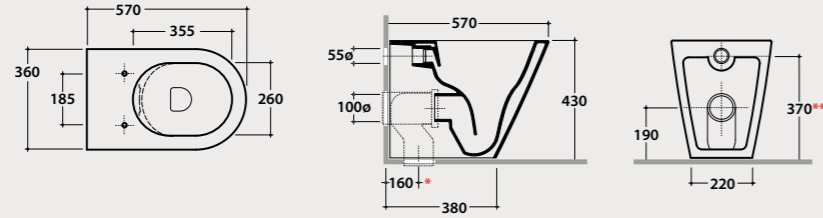

FORTY3

Floor mounted Wc
57.36

Floor mounted Wc No Rim 57x36 h43 cm with adjustable water inlet/outlet MULTI. Back to wall installation. Average drain < 3 Lt. FISSAGGIOGHOST® fixing kit included. Weight 26 Kg.

Pallet exp. pcs. 20
Europallet pcs. 16

Soft close seat-cover

Removable duroplast seat-cover with soft-closing system. Weight 3,5 Kg.