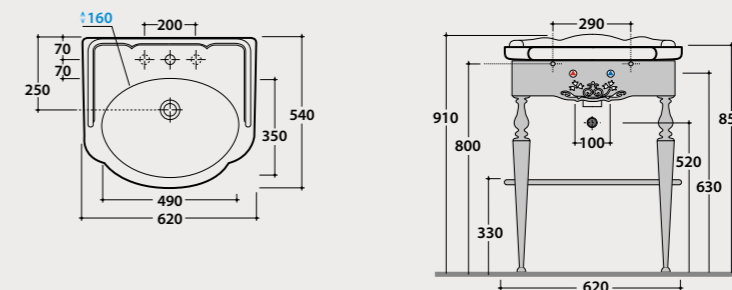

Floor mounted structure
57.52

Brass chromium-plated floor-mounted structure 57x52 h82 cm. For basin PA057BI. Weight 13 Kg.

Code Price €
PATC57 2.210,00