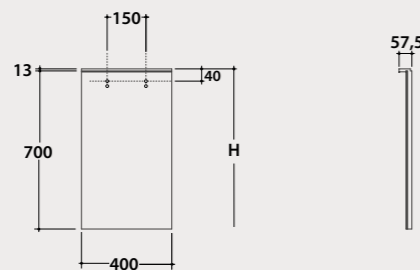

H =Recommended installation height 190 cm

Mirror 40.70
polished edge

Mirror 40x70 cm . Complete with chrome led lamp. 10 W. Without switch. Stainless steel frame. 1175 Lumen. Weight 5 Kg.

Code **SP008**
Price € **364,00**