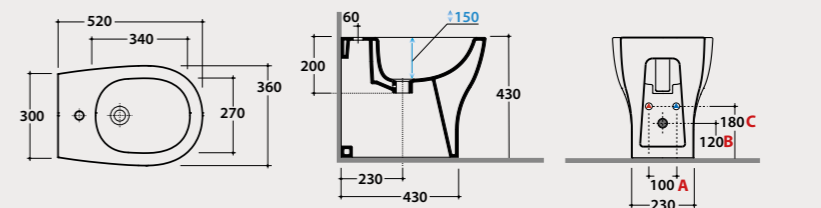

Pallet exp. pcs. 20
Europallet pcs. 16

Siphon

Easy installation siphon. Weight 0,5 Kg.

Code **FI016** Price € **6,00**

Push-open waste with ceramic top

Push-open waste with ceramic top. Weight 0,5 Kg.

Code **FI012BI** Price € **120,00**

Chromed push-open waste

Chromed push-open waste. Weight 0,5 Kg.

Code **FI012CR** Price € **69,00**