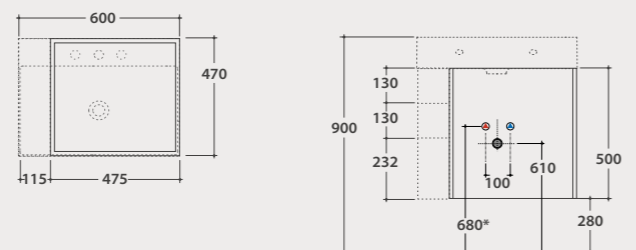

Code **OP002PAR** Price € **1.639,00**

Base 60.47

Wall mounted cabinet in matt lacquered MDF 60x47 h50 cm with two drawers and reversible open compartment in matt black steel. Complete with space-saving siphon. Weight 28 Kg.

BdC **OP008PXX** 2.145,00

Overall dimensions with open drawer : 78 cm

Internal accessories for cabinet OP008PXX

Lower drawer
OP005CAR
OP004CAR

Upper drawer
OP003CAR
OP002CAR

OP005CAR 30,00
OP004CAR 84,00
OP003CAR 34,00
OP002CAR 36,00

Combinable washbasins

B6R65

B6R60S

B6R60D

Continuous waste with ceramic top

Continuous chromed waste

Matt black siphon

Continuous waste with ceramic top for basins without overflow. Weight 0,5 Kg.

Le Pietre **BdC** **FI024BI** 120,00
FI024XX 120,00
R **FI024XX** 150,00

Continuous chromed waste for basins without overflow. Weight 0,5 Kg.

FI024CR 69,00

Matt black siphon, round shape 1" 1/4. Weight 1,16 Kg.

RA051AR 290,00

PLAIN

Wall-hanging structure 71.37

Wall-hanging structure 71x37 h52 cm with reversible open shelving in matte black steel. Weight 17,5 Kg.