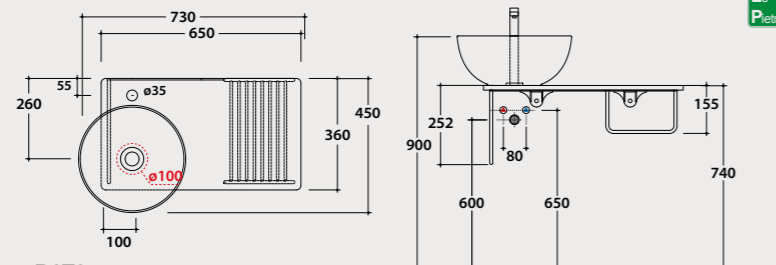

B6Q25

Code **OP009TBI** Price € **1.527,00**

Code **OP009TXX** Price € **1.872,00**

Wall-hanging structure
65.36

Wall-hanging structure in matt black steel 65x36 h25 cm with washbasin shelf in ceramic. With left washbasin hole and tap hole. Weight 12 Kg.