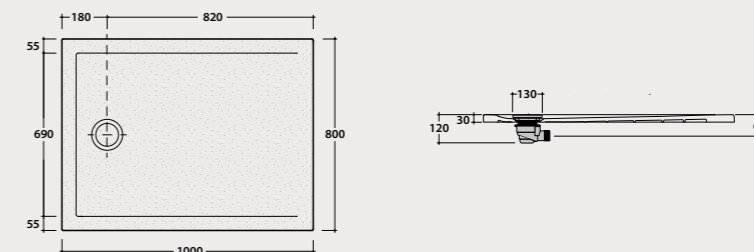

DOCCIATRE PLUS

Shower tray
DOCCIATRE PLUS
100.70

Shower tray stone effect with Anti-Slip Finish. 100x70 h3 cm.
Sit-on or floor-level installation. Weight 24 Kg.

Code **DTP100BP** Price € **440,00**

Pallet exp. pcs. 11*
Europallet pcs. 11*

Shower tray
DOCCIATRE PLUS 120.70

Shower tray stone effect with Anti-Slip Finish. 120x70 h3 cm.
Sit-on or floor-level installation. Weight 28 Kg.

Code **DTP120BP** Price € **523,00**
Stone White Price € **600,00**
DTP120GP Price € **600,00**
Stone Gray Price € **600,00**
DTP120NP Price € **600,00**
Stone Black

Pallet exp. pcs. 11*
Europallet pcs. 11*

Shower tray
DOCCIATRE PLUS 140.70

Shower tray stone effect with Anti-Slip Finish. 140x70 h3 cm.
Sit-on or floor-level installation. Weight 36 Kg.

Code **DTP140BP** Price € **654,00**
Stone White Price € **750,00**
DTP140GP Price € **750,00**
Stone Gray Price € **750,00**
DTP140NP Price € **750,00**
Stone Black

Pallet exp. pcs. 11*
Europallet pcs. 11*

Shower tray
DOCCIATRE PLUS
80.80

Shower tray stone effect with Anti-Slip Finish. 80x80 h3 cm.
Sit-on or floor-level installation. Weight 23 Kg.

Code **DTP080BP** Price € **380,00**

Pallet exp. pcs. 11*
Europallet pcs. 11*

DOCCIATRE PLUS

Shower tray
DOCCIATRE PLUS
100.80

Shower tray stone effect with Anti-Slip Finish. 100x80 h3 cm.
Sit-on or floor-level installation. Weight 26 Kg.

Code **DTP101BP** Price € **468,00**

Pallet exp. pcs. 11*
Europallet pcs. 11*

Shower tray
DOCCIATRE PLUS
120.80

Shower tray rough stone effect with Anti-Slip Finish. 120x80 h3 cm.
Sit-on or floor-level installation. Weight 31 Kg.

Code **DTP121BP** Price € **532,00**
Stone White Price € **610,00**
DTP121GP Price € **610,00**
Stone Gray Price € **610,00**
DTP121NP Price € **610,00**
Stone Black

Pallet exp. pcs. 11*
Europallet pcs. 11*

Shower tray
DOCCIATRE PLUS
140.80