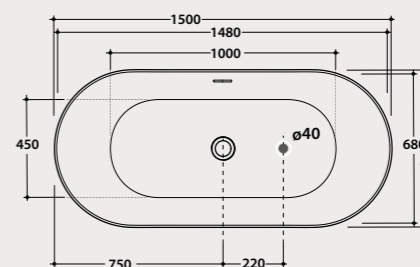

Bathtubs in Simple fiber

Simple Fiber is a versatile acrylic material, highly regarded for its ability to be molded into diverse shapes and lines. From a technical standpoint, it offers a range of features that make it the ideal choice for bathtubs: it is durable yet lightweight and, most importantly, it is excellent at retaining water temperature.

- 1 KOIB128BIMT
  180 x 80 cm
- 2 KOIB129BO
  150 x 70 cm
- 3 KOIB131
  170 x 75 cm

BATHTUBS IN SIMPLE FIBER

**Bathtub
PAULA PLUS
180.80**

Acrylic bathtub 180x80 h60 cm. Free-standing installation.
Drain and drain kit included.

Technical details

Bathtub weight: Kg. 60,00
Water capacity: Lt. 310,00
Full weight: Kg. 370,00

**Bathtub
PAULA
150.70**

Acrylic bathtub 150x70 h60 cm. Free-standing installation.
Drain and drain kit included.

Technical details

Bathtub weight: Kg. 40,00
Water capacity: Lt. 230,00
Full weight: Kg. 270,00

**Bathtub
MARTINA DX
170.75**

Acrylic bathtub 170x75 h60 cm. Corner wall installation.
Drain and drain kit included.

Technical details

Bathtub weight: Kg. 50,00
Water capacity: Lt. 270,00
Full weight: Kg. 320,00

Code Price €

KOIB128BI 2.471,00
Glossy white
KOIB128BO 2.957,00
Matt white

B:C **KOIB128BIXX** 3.416,00
Internal
Glossy white
External
Bagno di Colore

B:C **KOIB128BOXX** 3.875,00
Internal
Matt white
External
Bagno di Colore

KOIB129BI 2.309,00

Glossy white
KOIB129BO 2.673,00
Matt white

B:C **KOIB129BIXX** 3.263,00
Internal
Glossy white
External
Bagno di Colore

B:C **KOIB129BOXX** 3.605,00
Internal
Matt white
External
Bagno di Colore

KOIB130BI 2.309,00

Glossy white
KOIB130BO 2.673,00
Matt white

B:C **KOIB130BIXX** 3.263,00
Internal
Glossy white
External
Bagno di Colore

B:C **KOIB130BOXX** 3.605,00
Internal
Matt white
External
Bagno di Colore