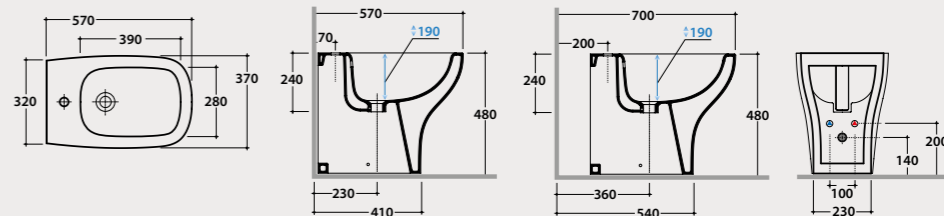

Pallet exp. pcs. 17
Euro pallet pcs. 14

Siphon

Easy installation siphon. Weight 0,5 Kg.

FI016 6,00

Chromed push-open
waste

Chromed push-open waste. Weight 0,5 Kg.

FI012CR 69,00

Push-open waste with
ceramic top

Push-open waste with ceramic top. Weight 0,5 Kg.

FI012BI 120,00