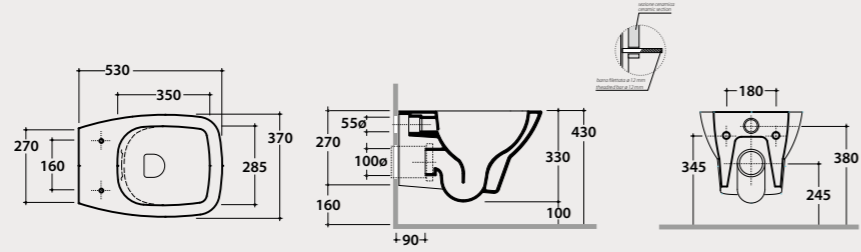

DAILY

Wall-hung Wc 53.37

Wall-hung No Rim 53x37 h33 cm. Average drain < 3 Lt. Fixing kit included. Weight 21 Kg.

Pallet exp. pcs. 25
Europallet pcs. 20

Code Price €
DAS03BI 309,00

DAILY

Floor mounted Wc 53.37

Floor mounted Wc 53x37 h42 cm. Average drain < 3 Lt. Back to wall installation. Fixing kit included. Weight 26 Kg.