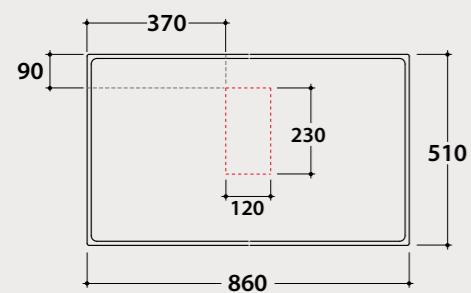

GS8510XX

Matching and positioning of the suggested washbasins on the counter

BASIN CODE	WALL TAP	TAP ON SHELF	TAP ON BASIN
B6O50	GS8501XX	GS8502XX	----
B6O54	GS8501XX	GS8502XX	----
B6O60	GS8501XX	GS8502XX	----
B6O62	GS8501XX	GS8502XX	----
B6O65	GS8501XX	GS8502XX	----
B6Q38	GS8501XX	GS8502XX	----
B6Q42	GS8501XX	GS8508XX	----
B6Q43	GS8501XX	GS8506XX	----
B6Q45	GS8501XX	GS8507XX	----
B6R53	GS8501XX	GS8502XX	----
B6R56	GS8501XX	GS8502XX	----
B6R54	GS8501XX	GS8502XX	----
B6R60	GS8501XX	GS8502XX	----
B6R63	GS8501XX	GS8502XX	----
B6T30	GS8501XX	GS8502XX	----
B6T37	GS8501XX	GS8502XX	----
B6T42	GS8501XX	GS8504XX	----
B6T45	GS8501XX	GS8505XX	----
B6T48	GS8501XX	GS8506XX	----
FO050	GS8501XX	----	----
FO054	GS8501XX	GS8509XX	----
FO062	GS8501XX	----	----
GE045	GS8501XX	----	----
TF042	GS8501XX	GS8504XX	----
TF055	GS8501XX	GS8502XX	----
TFO60	GS8501XX	GS8503XX	----
LAT41	GS8501XX	GS8502XX	----
LT061	GS8501XX	GS8508XX	----
TE035	GS8501XX	GS8502XX	----
TF050	GS8501XX	GS8502XX	----
TFO61	----	----	GS8510XX
TF043	----	----	GS8510XX
TF053	----	----	GS8510XX
TF056	----	----	GS8510XX