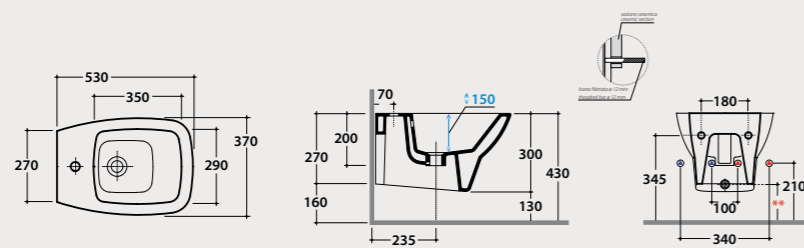

Pallet exp. pcs. 20
Europallet pcs. 16

Code Price €
DA002BI 285,00

Soft close seat-cover

Removable duroplast seat-cover with soft-closing system. Weight 3 Kg.

Pallet exp. pcs. 100
Europallet pcs. 80

DAR20BI 172,00

Soft close seat-cover

Removable duroplast seat-cover with soft-closing system. Weight 3 Kg.

Pallet exp. pcs. 100
Europallet pcs. 80

DAR20BI 172,00

Flow reductor

Flow reductor

VA132 8,00

Anti-drip bend

Anti-drip bend for DAS03. Weight 0,3 Kg.

VA040 55,00

NEW!

Elbow pipe

Pipe for floor drain. Weight 0,3 Kg.

VA093 32,00

Pipe

Pipe 35 cm for wall drain 35 cm. Weight 0,2 Kg.

VA076 18,00

Flow reductor

Flow reductor

VA132 8,00

Wall-hung bidet 53.37

Wall-hung bidet 53x37 h30 cm. Fixing kit included. Weight 18 Kg.

Pallet exp. pcs. 25
Europallet pcs. 20

DAS09BI 309,00

Floor mounted bidet 53.37

Floor mounted bidet 53x37 h42 cm. Back to wall installation. Fixing kit included. Weight 22 Kg.