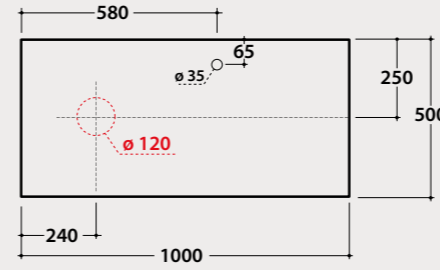

Technical Specifications for Tops

OP025SXX