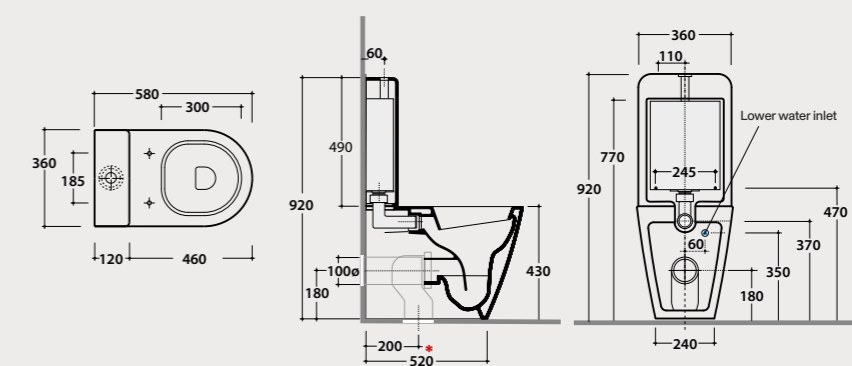

Pallet exp. pcs. 20

Europallet pcs. 16

Ceramic body shell

Ceramic body shell 36x12 h49 cm. Weight 11 Kg.

Pallet exp. pcs. 55

Europallet pcs. 44

Shell with chrome button

Plastic antimoiisture shell with chrome button and dualflush mechanism 4,5/3 lt. Lower water inlet left/right.

FO008BI

221,00

BA016

147,00

Soft close seat-cover

Removable duroplast seat-cover with soft-closing system. Weight 3,5 Kg.

Pallet exp. pcs. 100

Europallet pcs. 80

* Elbow pipe

Adjustable elbow pipe for floor drain da 6 a 18 cm. Weight 0,3 Kg.

VA092

38,00

* Elbow pipe

Raccordo per scarico a pavimento 20 cm. Weight 0,3 Kg.

VA093

32,00

* Elbow pipe

Adjustable elbow pipe for floor drain da 18 a 24 cm. Weight 0,3 Kg.

VA094

38,00

Pipe

Pipe 35 cm, ø 110 for wall drain. Weight 0,2 Kg.

VA076

18,00