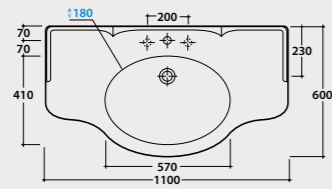

PAESTUM

Basin
110.60

Basin 110x60 h27 m. Wall-hung installation. Fixing kit included. Weight 35 Kg.

Code **PA022BI** Price € **900,00**

Pallet exp. pcs. 9
Europallet pcs. 6

Chromium-plated
towel rail

Front brass chromium-plated towel rail. Weight 2,2 Kg.

Code **PAPC22** Price € **576,00**