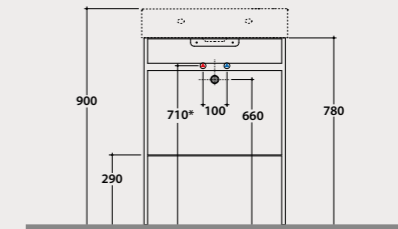

STRIPES depth 47 cm

Floor-standing structure
60.47

Floor-standing structure in matt powder coated steel 60x47 h78 cm. Weight 17,2 Kg.

Code **OP060SAR** Price € **1.265,00**
Matt black

OP060SBO Price € **1.265,00**
White matt

* Glass shelf OP042S to be ordered compulsorily

Glass shelf*
54,6.45,2

Shelf in back-painted glass 54,6x45x2 h 0,6 cm. Weight 3,7 Kg.

OP042SAR Price € **491,00**
Matt black

OP042SBO Price € **491,00**
White matt