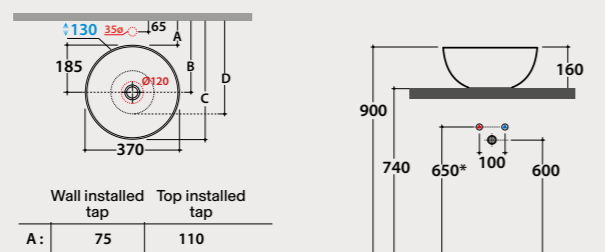

Basin
ø 42

Basin ø 42 h16 cm. Sit-on installation. Weight 6 Kg.

Pallet Exp. pcs. 44
Euro pallet pcs. 26

Le Pietre B&C
B6T42XX

Code Price €
B6T42BI 375,00
B6T42XX 562,00

Basin
ø 37

Basin ø 37 h16 cm. Sit-on installation. Weight 5 Kg.