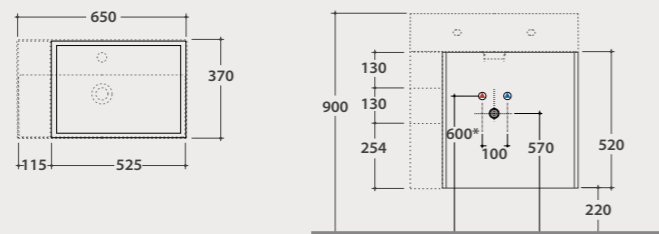

NEW!

Base
65.37

Wall mounted cabinet in matt lacquered MDF 65x37 h52 cm with two drawers and reversible open compartment in matt black steel. Complete with space-saving siphon Weight 28 Kg.

BdC OP026PXX 1.750,00

Overall dimensions with open drawer: 59 cm

NEW!

Internal accessories for cabinet OP026PXX.

Lower drawer
OP005CAR
OP004CAR

Upper drawer
OP002CAR

OP005CAR 30,00
OP004CAR 84,00
OP002CAR 36,00

Combinable washbasins

IN066

Continuous waste with ceramic top

Continuous waste with ceramic top for basins without overflow. Weight 0,5 Kg.

Le Pietre BdC R FI024BI 120,00
FI024XX 120,00
FI024XX 150,00

Continuous chromed waste

Continuous chromed waste for basins without overflow. Weight 0,5 Kg.

FI024CR 69,00

Matt black siphon

Matt black siphon, round shape 1" 1/4. Weight 1,16 Kg.

RA051AR 290,00

PLAIN

Wall-hanging structure
61.37

Wall-hanging structure in matt black steel 61x37 h52 cm with reversible open compartment in matt black steel and smoked glass top..
Weight 15 Kg.

Code Price €
OP024PAR 1.200,00