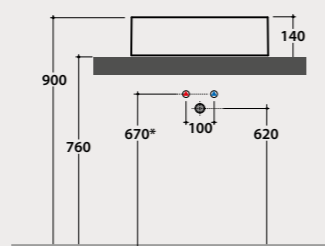

* For top installed tap

	Wall installed tap	Top installed tap
A:	75	100
B:	260	285
C:	445	470

Pallet Exp. pcs. 44
Euro pallet pcs. 34

I CLASSICI

Continuous waste with
ceramic top

Continuous waste with ceramic top for basins without overflow. Weight 0,5 Kg.

Code
FI024BI Price €
120,00
Le Pietre **FI024XX** **120,00**

Continuous chromed
waste

Continuous chromed waste for basins without overflow. Weight 0,5 Kg.

FI024CR **69,00**

Continuous waste
with ceramic top

Continuous waste with ceramic top and matt black junction. For basins without overflow. Weight 0,5 Kg.

FI024ABI **140,00**
Le Pietre **FI024AXX** **140,00**

Square siphon
chromium-plated

Chromium-plated siphon, square shape 1" 1/4. Weight 0,5 Kg.

SF051CR **125,00**

Round siphon
chromium-plated

Chromium-plated siphon, round shape 1" 1/4. Weight 0,5 Kg.

RA051CR **110,00**

Round ABS siphon
chromium-plated

Chromium-plated ABS siphon, round shape 1" 1/4. Weight 0,5 Kg.

RA050CR **85,00**

Matt black siphon

Matt black siphon, round shape 1" 1/4. Weight 1,16 Kg.

RA051AR **290,00**

Space-saving matt
black siphon

Space-saving matt black siphon, round shape 1" 1/4. Weight 1,16 Kg.

RA053AR **479,00**