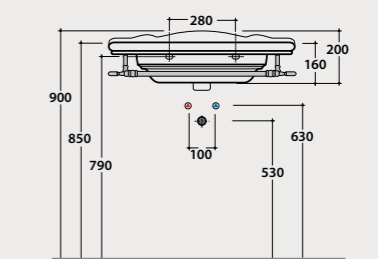

Basin 75.55

Basin 75x55 h20 cm. Wall-hung installation. Fixing kit included. Weight 22 Kg.

PA028BI 480,00

Pallet exp. pcs.16
Europallet pcs.13

Chromium-plated towel rail

Front brass chromium-plated towel rail. Weight 2 Kg.

PAPC28 489,00

Floor mounted structure PAESTUM 75.53

Brass chromium-plated floor-mounted structure 79x53 h82 cm. For basin PA023BI. Weight 12 Kg.

PATC28 1.981,00