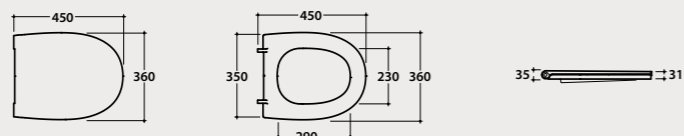

Soft close seat-cover

Removable duroplast seat-cover with soft-closing system. Weight 3 Kg.

Pallet exp. pcs. 100
Europallet pcs. 80

Flow reducer

Flow reducer.

VA132 8,00

Anti-drip bend

Anti-drip bend for MDS03. Weight 0,3 Kg.

VA040 55,00