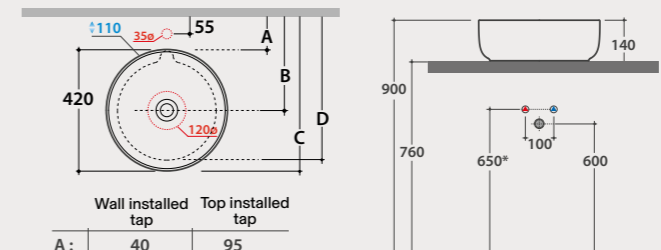

Basin ø 42 h14 cm. Sit-on installation. Weight 8,5 Kg.

	Wall installed tap	Top installed tap
A:	40	95
B:	250	305
C:	460	515
D:	420	475

* For top installed tap

Pallet Exp. pcs. 44
Euro pallet pcs. 26

Basin
KOI ø 42
design Federica Biasi