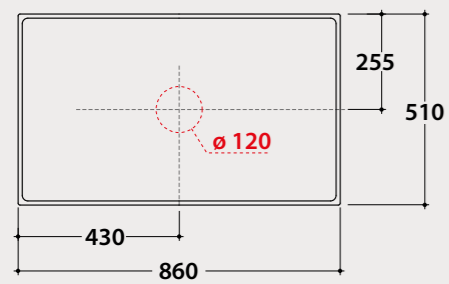

Technical Specifications for shelves Gisele 86 x 51 cm

GS8501XX