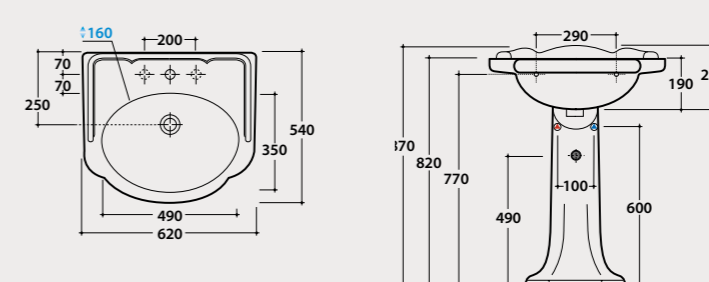

Floor mounted pedestal

Floor mounted pedestal For basins PA006BI and PA057BI. Weight 13 Kg.

Code Price €
PA005BI 260,00

Q.tà pallet pcs. 18

Wall-hung structure
59.52

Brass chromium-plated wall-hung structure 59x52 h48 cm. For basin PA057BI. Weight 8 Kg.

Code Price €
PASC57 1.660,00