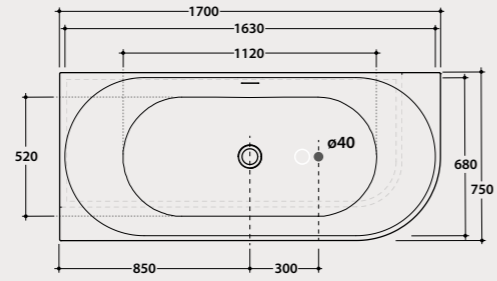

BATHTUBS IN SIMPLE FIBER

Bathtubs
MARTINA SX
170.75

Acrylic bathtub 170x75 h60 cm. Corner wall installation.
Drain and drain kit included.