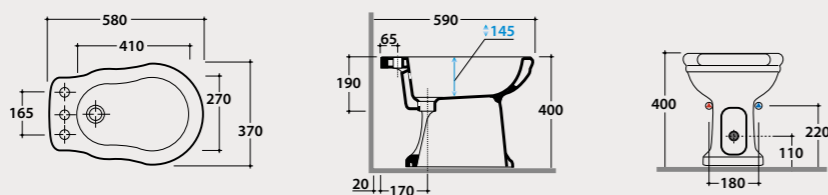

Floor mounted bidet 58x37 h40 cm three tap holes. Wall spaced installation. Fixing kit included. Weight 17 Kg.

Code
PA060BI Price €
425,00

Pallet exp. pcs. 20

Europallet pcs. 16

Siphon

Easy installation siphon. Weight 0,5 Kg.