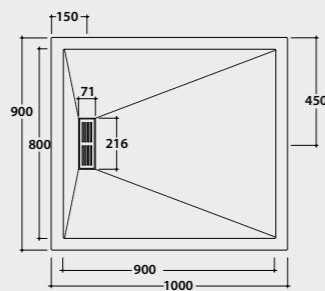

Shower tray
DOCCIAPIETRA 90.120

Shower tray 90x120 cm. Sit-on or floor-level installation.
Drain included. Reversible. Weight 28,8 Kg.

Code Price €
DP212090XXX 910,00