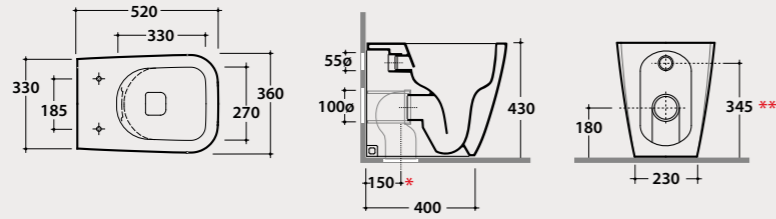

STONE

Floor mounted Wc 52.36

Floor mounted Wc No Rim 52x36 h 43 cm. with adjustable water inlet/outlet MULTI. Back to wall installation. Average drain < 3 Lt. FISSAGGIOGHOST® fixing kit included. Weight 25 Kg.

Pallet exp. pcs. 20
Europallet pcs. 16

Soft close seat-cover

Removable duroplast seat-cover with soft-closing system. Weight 3,5 Kg.