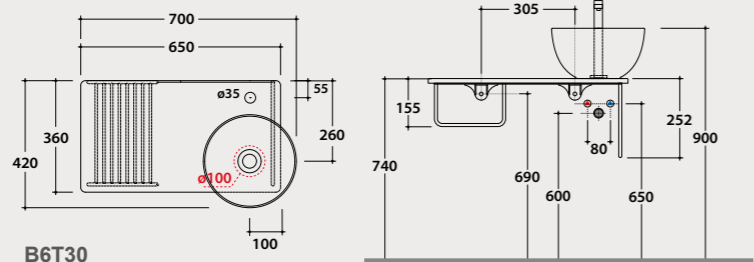

B6T37

B6T30

B6Q25

TILE

Wall-hanging structure
65.36

Wall-hanging structure in matt black steel 65x36 h25 cm with washbasin shelf in ceramic. With right washbasin hole and tap hole. Weight 12 Kg.

B6T37

B6T30