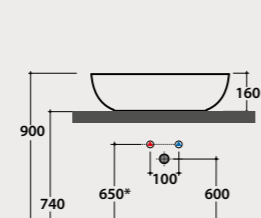

* For top installed tap

Pallet Exp. pcs. 36
Euro pallet pcs. 36

Code Price €
B6062BI 398,00
B6062XX 597,00
B6062XX 696,00

Basin
54.36

Basin 54x36 h16 cm. Sit-on installation. Weight 7 Kg.

	Wall installed tap	Top installed tap
A:	80	105
B:	260	285
C:	440	465
D:	335	360