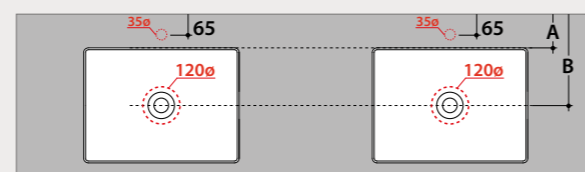

WALL TAP	TOP TAP
A	70	110
B	255	295

The dimensions refer to the washbasin B6R54, if you choose a different washbasin, please consult the selected washbasin data sheet at page 265

The composition is customizable with all the washbasins proposed in combination with the **Hoja plus** shelves. The finishes available for the **Javier** units are all those proposed on page 269 (Category 1 and Category 3). For the dimensions of the **Javier** units, please see page 241-242. For the finishes and dimensions of the shelves **Hoja plus** see page 252. For installation dimensions see pages 265. Please, fill in the order form on page 267.