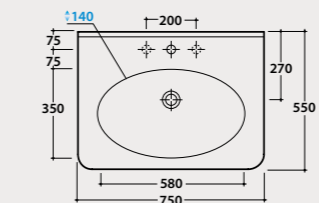

Basin 75.55

Basin 75x55 h20 cm. Wall-hung installation. Fixing kit included. Weight 22 Kg.

PA028BI 480,00

Pallet exp. pcs.16
Europallet pcs.13

Chromium-plated towel rail

Front brass chromium-plated towel rail. Weight 2 Kg.

PAPC28 489,00

Floor mounted structure PAESTUM 75.53

Brass chromium-plated floor-mounted structure 79x53 h82 cm. For basin PA023BI. Weight 12 Kg.

PATC28 1.981,00