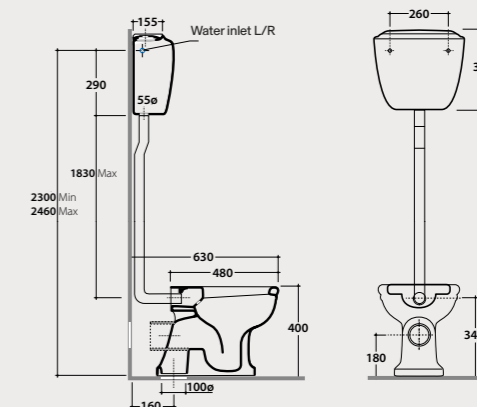

PAESTUM

Close coupled Wc floor drain 67.38

Close coupled Wc 67x38 h40 cm with floor drain 4,5/3 ltr. Fixing kit included. Weight 20 Kg.

Code **PA003BI** Price € **515,00**

Pallet exp. pcs. 16
Europallet pcs. 12

Combinable with seat cover cod:
PA019BI / PA138BI / PS20RN / PS20RB

Close coupled Wc wall drain 67.38

Close coupled Wc 67x38 h40 cm with wall drain 4,5/3 ltr. Fixing kit included. Weight 20 Kg.

Code **PA004BI** Price € **515,00**

Pallet exp. pcs. 16
Europallet pcs. 12

Combinable with seat cover cod:
PA019BI / PA138BI / PS20RN / PS20RB

Pipe

Pipe for wall drain 35 cm. Weight 0,2 kg.

Code **VA076** Price € **18,00**

Ceramic cistern

Ceramic cistern 43x19 h42 cm. Weight 15 Kg.

Code **PA012BI** Price € **255,00**

Pallet exp. pcs. 44
Europallet pcs. 34

Discharge mechanism

Brass chromium-plated discharge mechanism provided with back water inlet Lower RH.

Code **VA124** Price € **92,00**

PAESTUM

High-level cistern

High-level cistern with lid 47x23 h 37 cm. Weight 11 Kg.

Code **PA010BI** Price € **189,00**

Pallet exp. pcs. 36
Europallet pcs. 30

Drain pipe

Chrome external drain pipe. Weight 1,5 Kg.

Code **BA005** Price € **220,00**

Discharge mechanism

Discharge mechanism with chrome chain. Weight 2,5 Kg.

Code **BA003** Price € **193,00**

Grip in ceramic for chain, spare part

Code **PA117** Price € **35,00**

Spare part for chain.

Code **PA119** Price € **37,00**

Ceramic bag-tank cistern

Ceramic bag-tank cistern 49x13 h43 cm. Weight 15 Kg.

Code **PA114BI** Price € **243,00**

Pallet exp. pcs. 44
Europallet pcs. 34

Dual flush chrome discharge mechanism

Dual flush chrome discharge mechanism with brass hose, high entrance. Weight 1,5 Kg

Code **BA007** Price € **170,00**

Spare pipe

Spare pipe for BA007

Code **VA128** Price € **95,00**