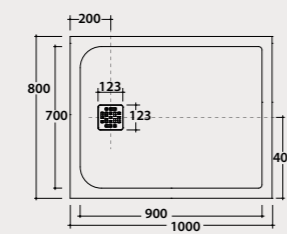

DOCCIAPIETRA H3

Shower tray
DOCCIAPIETRA 80.80

Shower tray 80x80 cm. Sit-on or floor-level installation.
Drain included.Reversible. Weight 18 Kg.

Code	Price €
DP08080XXX	620,00
B+C DP08080XX	856,00

DOCCIAPIETRA H3

Shower tray
DOCCIAPIETRA 80.160

Shower tray 80x160 cm. Sit-on or floor-level installation.
Drain included.Reversible. Weight 35 Kg.

Code	Price €
DP16080XXX	952,00
B+C DP16080XX	1.313,00

Shower tray
DOCCIAPIETRA 80.100

Shower tray 80x100 cm. Sit-on or floor-level installation.
Drain included.Reversible. Weight 19,5 Kg.

DP10080XXX	664,00
B+C DP10080XX	916,00

Shower tray
DOCCIAPIETRA 80.170

Shower tray 80x170 cm. Sit-on or floor-level installation.
Drain included.Reversible. Weight 37,5 Kg.

DP17080XXX	993,00
B+C DP17080XX	1.370,00

Shower tray
DOCCIAPIETRA 80.120

Shower tray 80x120 cm. Sit-on or floor-level installation.
Drain included.Reversible. Weight 26,5 Kg.

DP12080XXX	748,00
B+C DP12080XX	1.032,00

Shower tray
DOCCIAPIETRA 80.180

Shower tray 80x180 cm. Sit-on or floor-level installation.
Drain included.Reversible. Weight 40 Kg.

DP18080XX	993,00
B+C DP18080XX	1.370,00

Shower tray
DOCCIAPIETRA 80.140

Shower tray 80x140 cm. Sit-on or floor-level installation.
Drain included.Reversible. Weight 30,5 Kg.

DP14080XXX	798,00
B+C DP14080XX	1.101,00