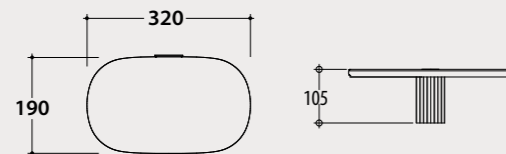

NEW!

GISELE

Technical Specifications for shelves Gisele 86 x 51 cm

GS8501XX

GS8502XX

GS8503XX

GS8504XX

GS8505XX