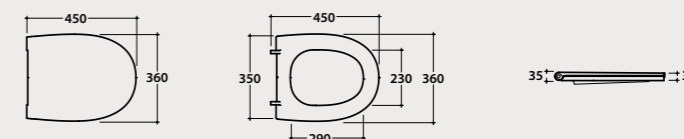

Pallet exp. pcs. 100
Europallet pcs. 80

• Elbow pipe

Adjustable elbow pipe for floor drain from 6 a 12 cm. Weight 0,3 Kg.