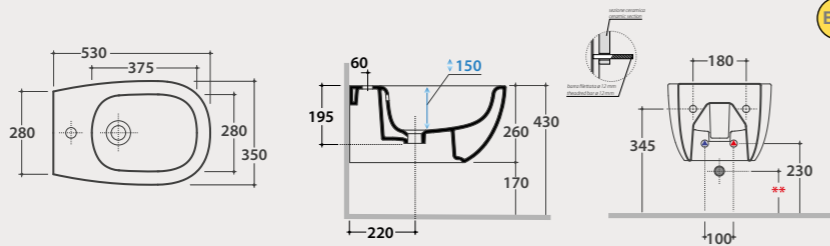

Pallet exp. pcs. 25
Europallet pcs. 20

DNS09BI 394,00
DNS09XX 591,00

Chromed push-open waste

Chromed push-open waste. Weight 0,5 Kg.

FI012CR 69,00

Push-open waste with ceramic top

Push-open waste with ceramic top. Weight 0,5 Kg.

FI012BI 120,00
FI012XX 120,00

DAILY

Floor mounted Wc
53.35

Floor mounted Wc No Rim 53x35 h43 cm with adjustable water inlet/outlet. Back to wall installation. Average drain < 3 Lt. Fixing kit included. Weight 25 Kg.