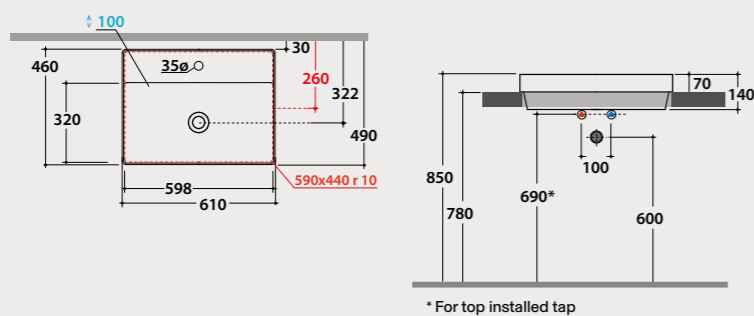

- 1 Resistance
- 2 Bright colour

- 3 Deep hygiene
- 4 Easy to clean

I PIANI

Basin
61.46

Basin 61x46 h14 cm. Recessed installation. Weight 17,5 Kg.

Pallet Exp. pcs. 27
Euro pallet pcs. 21

Code Price €
B6R62BI 471,00
B6R62XX 706,00