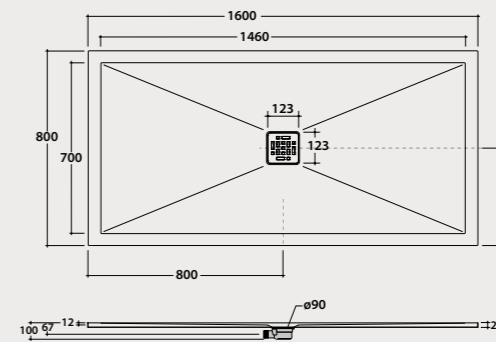

Q.ty pallet pcs. 22

Shower tray
DOCCIAPIETRA 80.170

Shower tray 80x170 cm. Sit-on or floor-level installation.
Drain included.Reversible. Weight 30 Kg.