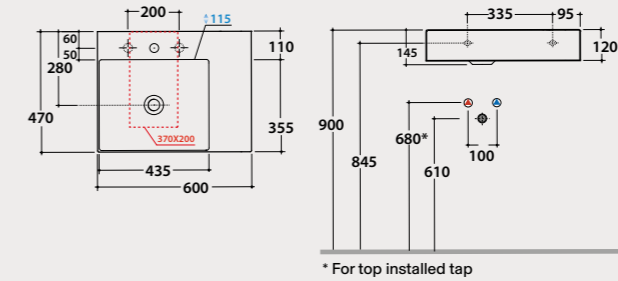

* For top installed tap

Also available without tap hole code: **B6R60S0BI**

Pallet Exp. pcs. 44
Euro pallet pcs. 36

Frontal brass
chromium-plated towel rail

Frontal brass chromium-plated towel rail 56x9 cm. Weight 0,5 kg.

PT002CR 193,00

Frontal matt black steel
towel rail

Frontal matt black steel towel rail 59x10 cm. Weight 1 kg.

OP002YAR 211,00

Furniture in combination
with this basin p. 167 and
following

OP060S

OP061S

OP002PAR

OP008PXX

Basin
60.47 Dx

Basin 60x47 h12 cm. Wall-hung or sit-on installation. Fixing kit included.
Weight 16 Kg.