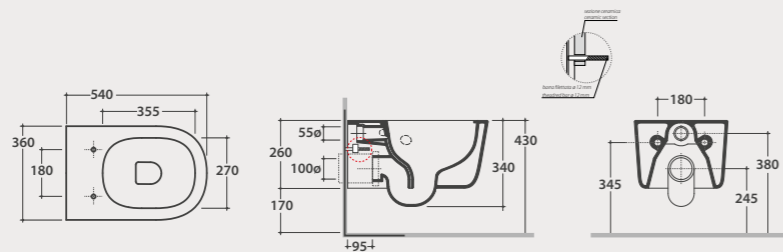

LALITA

Wall-hung Wc 54.36

Wall-hung Wc 54x36 h34 cm with CLEANSTORM® drain system. Drain 4/6 Lt. Flow optimiser VA131 included. Fixing kit included. Weight 23 Kg.

Pallet exp pcs. 25
Euro pallet pcs. 20

Soft close seat-cover

Removable duroplast seat-cover with soft-closing system and antibacterial treatment. Weight 3 Kg.