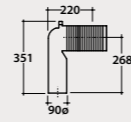

Soft close seat-cover

Removable duroplast seat-cover with soft-closing system. Weight 3,5 Kg.

Pallet exp. pcs. 100
Europallet pcs. 80

* Elbow pipe

Adjustable elbow pipe for floor drain da 6 a 12 cm. Weight 0,3 Kg.