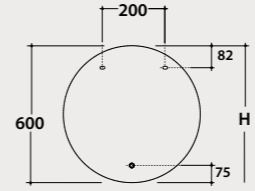

H =Recommended installation height 190 cm

Operation of the touch / dimmer button