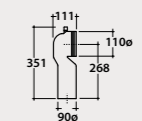

* Elbow pipe

Adjustable elbow pipe for floor drain from 12 to 15 cm. Weight 0,3 Kg.

VA093 32,00