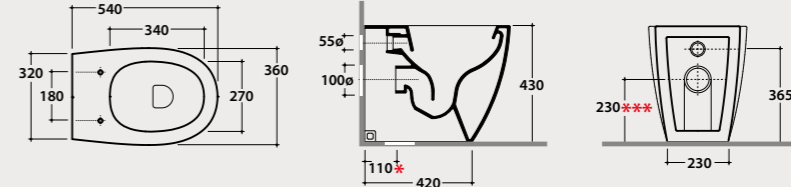

Pallet exp. pcs. 20
Europallet pcs. 16

In combination with bidet MD011

Soft close seat-cover

Removable duroplast seat-cover with soft-closing system. Weight 3 Kg.

Pallet exp. pcs. 100
Europallet pcs. 80

* Elbow pipe