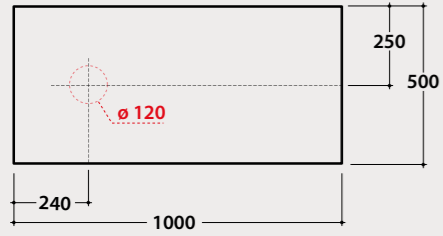

Technical Specifications for Tops

OP006SXX