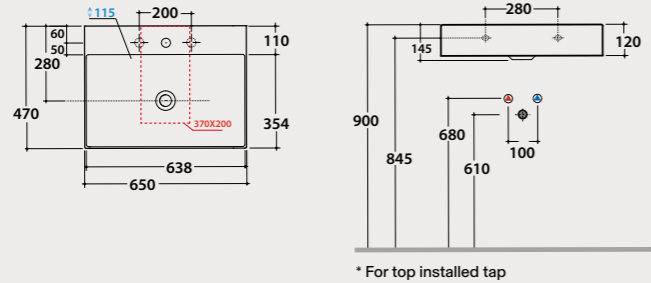

B6R70BI 508,00

B6R70XX 746,00

B6R70XX 866,00

PT014CR 207,00

OP014YAR 211,00

LE LASTRE

Basin
65.47

Basin 65x47 h12 cm. Wall-hung or sit-on installation. Fixing kit included.
Weight 16 Kg.