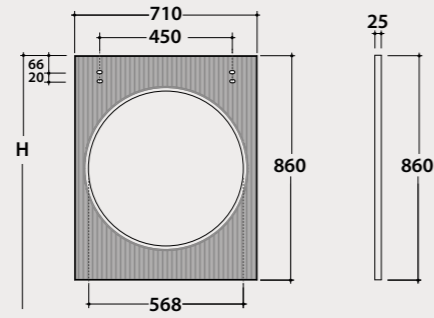

Mirror 71x86 cm with LED Lamp LED 17 W. 1360 Lumen
Weight 14 Kg.

R **GS7013XX** 1.395,00

H =Recommended installation height 210 cm

NEW!

Towel Hook

Towel hook ø 114 h 5,5 cm. Weight 0,7 Kg.

R **GS001XX** 130,00