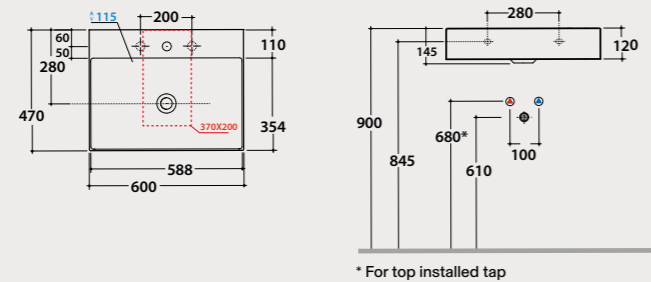

PT015CR 193,00

Frontal matt black steel
towel rail

Frontal matt black steel towel rail 62 x10 cm. Weight 1,1 kg.

OP015YAR 211,00

Basin
60.47

Basin 60x47 h12 cm. Wall-hung or sit-on installation. Fixing kit included.
Weight 16 Kg.