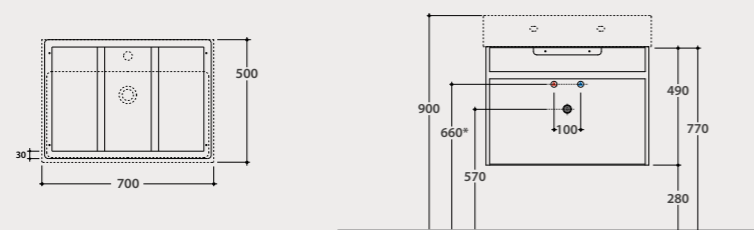

Wall-hanging structure 70.50

Wall-hanging structure in matt powder coated steel 70x50 h49 cm. Weight 15,4 Kg.

* Glass shelf OP045S to be ordered compulsorily

Glass shelf* 64,6.48,3

Shelf in back-painted glass 64,6x48,3 h 0,6 cm. Weight 4,6 Kg.