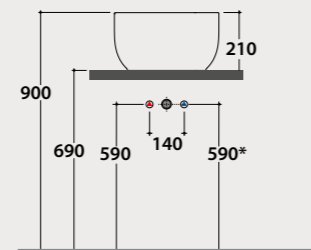

* For top installed tap

Pallet Exp. pcs. 42
Euro pallet pcs. 42

Basin
ø 35

Basin ø 35 h14 cm Sit-on installation. Weight 6 Kg.

Code
TE035BI Price €
462,00