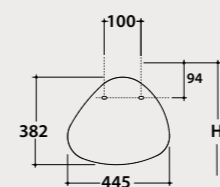

H =Recommended
installation height 187
cm