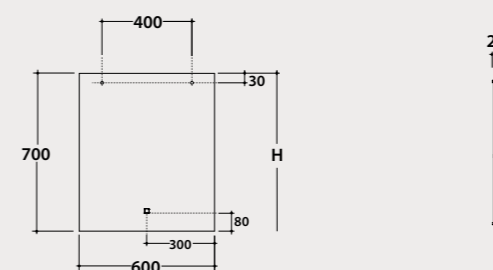

H =Recommended installation height 190 cm

Operation of the touch / dimmer button

Mirror 80.70
polished edge

Mirror 80x70cm complete with LED backlight 26 W. Touch-sensitive switch with dimmer. 2372 Lumen. Weight 8 Kg.

Code **SP011**
Price € **572,00**