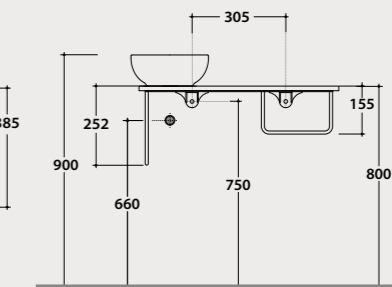

Recommended washbasins

B6T37

B6T30

B6Q25