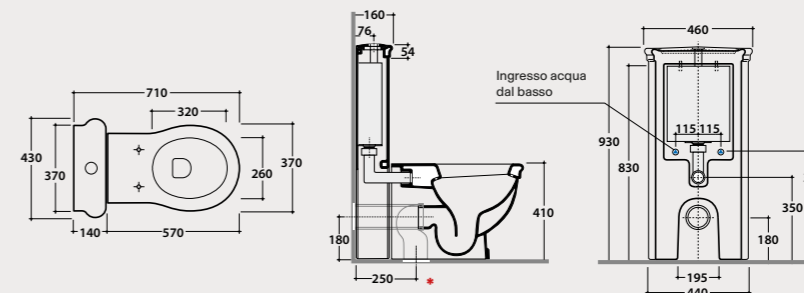

Pallet exp. pcs. 14

Europallet pcs. 10

Combinable with seat cover cod:
PA029BI / PS20RN / PS20RB

Fixing kit for monolite cistern

Fixing kit for monolite cistern PA137BI

Code
FI019 Price €
54,00

Plastic antimoisture shell with chrome button

Plastic antimoisture shell with chrome button and dualflush mechanism 4,5/3 lt. Lower water inlet left/right..

Code
BA016 Price €
147,00

* Elbow pipe

Adjustable elbow pipe for floor drain from 6 to 18 cm. Weight 0,3 Kg.

Code
VA092 Price €
38,00

* Elbow pipe

Pipe for floor drain 20 cm. Weight 0,3 Kg.

Code
VA093 Price €
32,00

* Elbow pipe

Adjustable elbow pipe for floor drain from 18 to 24 cm. Weight 0,3 Kg.

Code
VA094 Price €
40,00

Pipe

Pipe for wall drain 35 cm. Weight 0,2 kg.

Code
VA076 Price €
18,00