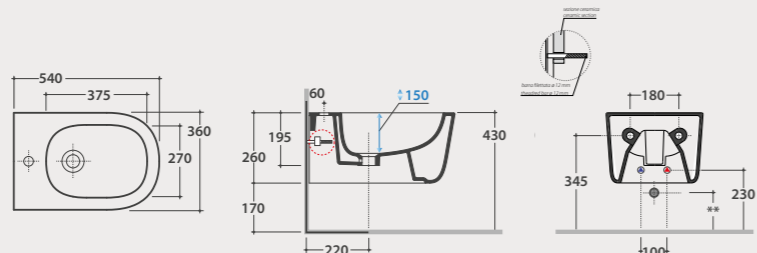

Wall-hung bidet 54.36

Wall-hung bidet 54x36 h26 cm. Fixing kit included. Weight 17,5 Kg

Pallet exp pcs. 25
Euro pallet pcs. 20

Chromed push-open waste

Chromed push-open waste. Weight 0,5 Kg.

Push-open waste with ceramic top

Push-open waste with ceramic top. Weight 0,5 Kg.

Code Price €

LTS02BI 713,00
LTS02XX 1.070,00

LT020BI 169,00
LT020XX 312,00

VA040 55,00

LTS09BI 713,00
LTS09XX 1.070,00

FI012CR 69,00

FI012BI 120,00
FI012XX 120,00

LALITA

Floor mounted Wc 54.36

Floor mounted Wc 54x36 h43 cm with adjustable water inlet/outlet MULTI. Back to wall installation. CLEANSTORM® drain system. Drain 4/6 Lt. FISSAGGIOGHOST® fixing kit included. Weight 26 Kg. Back to wall installation. Flow optimiser VA131 included. Weight 26 Kg.