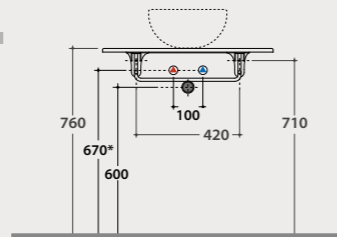

* For top installed tap

Ceramic shelf 64.30

Ceramic shelf for LT037L, LT038L, LT040L, LT041L. With matt black steel towel rail. Left or right installation. Weight 7,4 Kg.

Code **LT044LBI**

Price € **645,00**

Code **LT044LXX**

Price € **809,00**