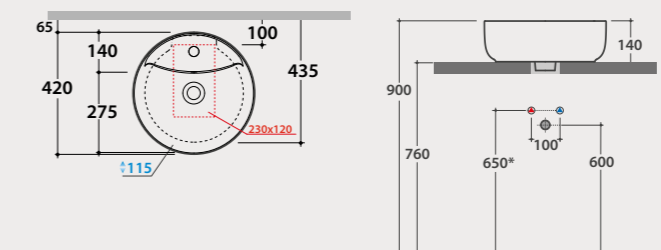

Basin ø 42 h14 cm with top tap. One tap hole. Sit-on installation. Weight 9,6 Kg.

* For top installed tap

Pallet Exp. pcs. 44
Euro pallet pcs. 26

Basin
GENESIS 60.40

Basin 60x40 h15 cm. Sit-on installation. Weight 13,5 Kg.