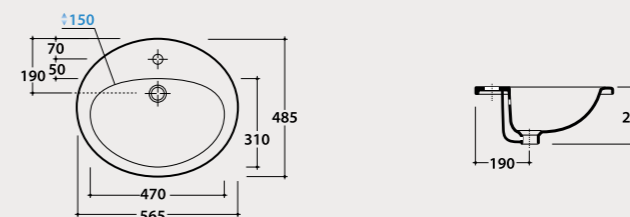

Pallet Exp. pcs. 54
Euro pallet pcs. 54

Furniture in combination with this basin p. 167 and following

OP003RAR

Basin
MINORI 56,5.48,5

Basin 56,5x48,5 h20 cm. Recessed installation. Weight 8 Kg.

Pallet Exp. pcs. 31
Euro pallet pcs. 25