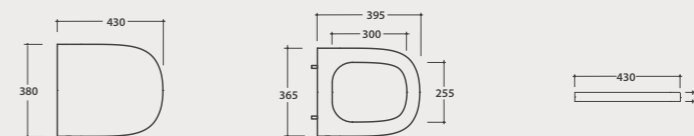

Removable duroplast seat-cover with soft-closing system. Weight 3,5 Kg.

Pallet exp pcs. 100
Euro pallet pcs. 80

Elbow pipe

Pipe for floor drain. Weight 0,3 Kg.

VA093 32,00

Pipe

Pipe 35 cm for wall drain. Weight 0,2 Kg.