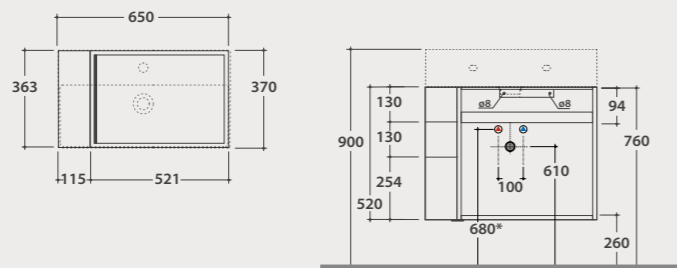

PLAIN

Wall-hanging structure
65.37

Wall-hanging structure in matt black steel 65x37 h52 cm with reversible open compartment in matt black steel and smoked glass top.
Weight 16 Kg.

Code Price €
OP023PAR 1.230,00