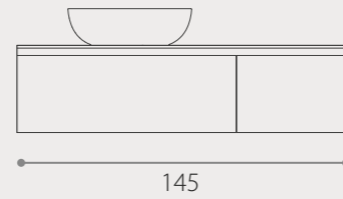

Code	Description cm	Finish	Qty	Price €
B6O54BO	Basin 54x36	Matt white	1	576,00
MR3695LF	Mari unit 95x50 h36,8	Friuli Wood	1	731,00
TI3650LF	Tierra unit 50x50 h36,8	Friuli Wood	1	571,00
HO190GS	Top 145x50,5	Gray stone	1	1.873,00
				Tot. 3.751,00

The composition is customizable with all the washbasins proposed in combination with the **Mari** bases (on top shelf **Hoja**, the finishes available for the **Mari** and **Tierra** units, are those proposed on pages 269 (Category 1 and Category 3). For the finishes and dimensions of the **Hoja** top, please see page 251. For installation fees see pages 255 to 259.