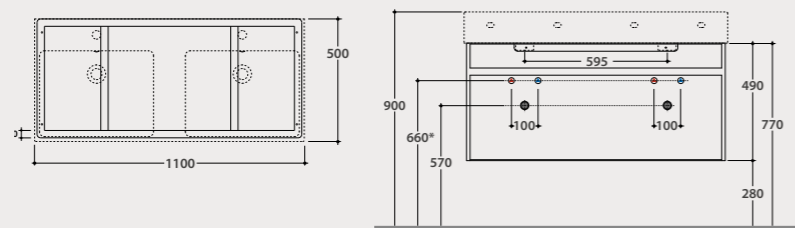

Wall-hanging structure 110.50

Wall-hanging structure in matt powder coated steel 110x50 h49 cm. Weight 19,7 Kg.

* Glass shelf OP043S to be ordered compulsorily

Glass shelf* 104,6.48,3

Shelf in back-painted glass 104,6x48,3 h 0,6 cm. Weight 7,4 Kg.