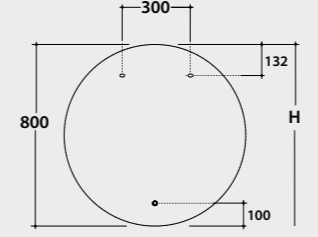

H =Recommended installation height 200 cm

Operation of the touch / dimmer button

Mirror Ø 60 polished edge

Round mirror ø60 cm polished edge. Complete with strip led backlight 17W and touch-sensitive switch with dimmer. 1496 Lumen. Weight 5 Kg.

Code **SP024** Price € **448,00**