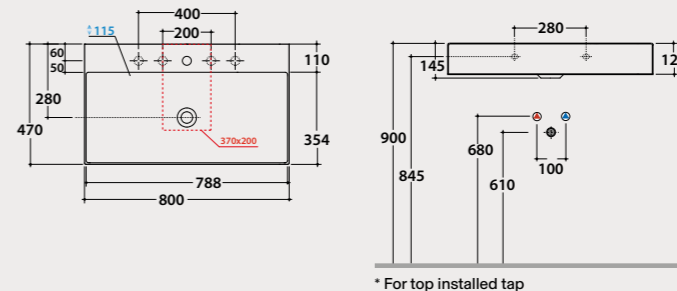

OP017PAR

OP020PXX

Basin
80.47

Basin 80x47 h12 cm. Wall-hung or sit-on installation. Fixing kit included.
Weight 21 Kg.

B6R81BI **526,00**
B6R81XX **773,00**
R B6R81XX **897,00**

Also available without tap hole code: **B6R810BI**