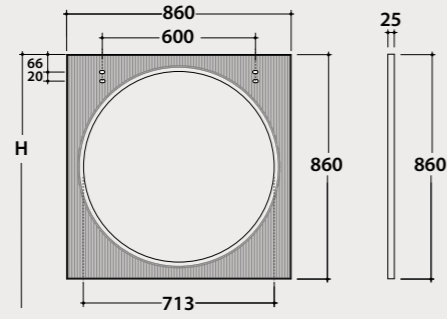

GISELE

Mirror
85.85

Mirror 86x86 cm with LED Lamp 21,5 W. 1720 Lumen
Weight 16 Kg.

R **GS8513XX** 1.590,00

H =Recommended installation height 210 cm

NEW!

Mirror
71.86

Mirror 71x86 cm with LED Lamp LED 17 W. 1360 Lumen
Weight 14 Kg.

R **GS7013XX** 1.395,00