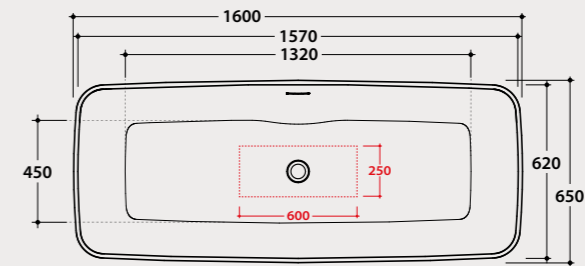

Technical details

Bathtub weight : Kg. 72,00
Water capacity : Lt. 243,00
Full weight : Kg. 315,00

Drain kit

Drain kit complete with siphon, drain and drain cover for KOIB133, KOIB134, KOIB135, KOIB136, KOIB137 bathtubs.

KOIB138 190,00

**Repair kit
Tekorlight®**

Tekorlight® repair kit.
For bathtubs: KOIB135, KOIB136, KOIB137.

KOIBRIP4 170,00