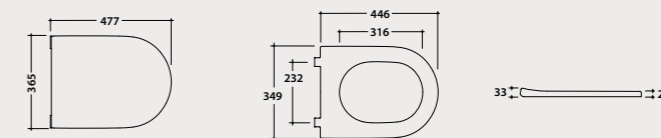

Pallet exp. pcs. 100
Europallet pcs. 80

NEW!

Anti-drip bend

Anti-drip bend for FNS02. Weight 0,3 Kg.

NEW!

Wall-hung bidet
55.36

Wall-hung bidet 55x36 h28 cm. Fixing kit included. Weight 21 Kg.