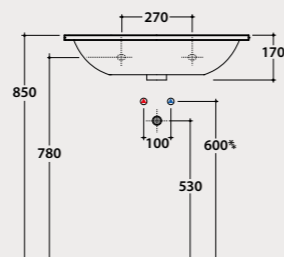

I TUTTOFARE

Basin
4ALL 70.48

Basin 70x48 h17 cm. Wall-hung installation. Fixing kit included. Weight 18 Kg.

Code Price €
MD070BI 372,00

* For top installed tap

Pallet Exp. pcs. 20
Euro pallet pcs. 17

Basin
DAILY 61.48

Basin 61x48 h27 cm. Wall-hung installation or on suspended pedestal. Weight 16 Kg.

Code Price €
DA060BI 202,00