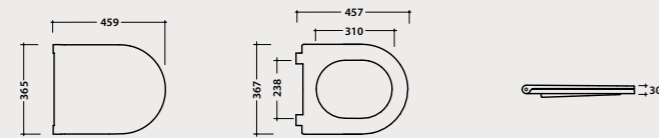

Removable duroplast seat-cover with soft-closing system. Weight 3,5 Kg.

Pallet exp. pcs. 100

Europallet pcs. 80

Elbow pipe

Elbow pipe for floor drain. Weight 0,3 Kg.

VA093

32,00

Pipe