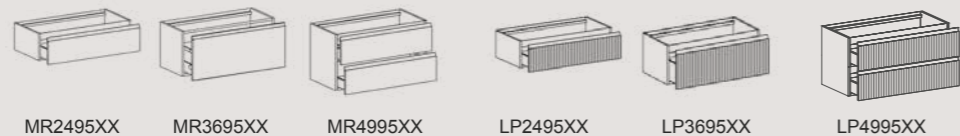

I TUTTOFARE

Basin
BOULEVARD
96.51
design angelettiruzza

Basin 96x51 h18 cm. Wall-hung installation or on wall-hung cabinet.
Fixing kit included. Weight 21,5 Kg.

Code **BL096BI** Price € **691,00**

* For top installed tap
** 700 for installation on MR3695,LP3695 with siphon RA054CR

Pallet Exp. pcs. 15
Euro pallet pcs. 9

Furniture in combination with this basin p. 233 and following

Basin
BOULEVARD
86.51
design angelettiruzza

Basin 86x51 h18 cm. Wall-hung installation or on wall-hung cabinet.
Fixing kit included. Weight 20 Kg.

Code **BL086BI** Price € **652,00**
R **BL086BI** **1.140,00**

* For top installed tap
** 700 for installation on MR3685,LP3685 with siphon RA054CR

Pallet Exp. pcs. 17
Euro pallet pcs. 12

Furniture in combination with this basin p. 167 and following

Basin
BOULEVARD
71.51
design angelettiruzza

Basin 71x51 h18 cm. Wall-hung installation or on wall-hung cabinet.
Fixing kit included. Weight 19 Kg.

Code **BL071BI** Price € **629,00**
B+C **BL071XX** **944,00**
R **BL071XX** **1.101,00**

* For top installed tap
** 700 for installation on MR3670,LP3670 with siphon RA054CR

Pallet Exp. pcs. 20
Euro pallet pcs. 17

Furniture in combination with this basin p. 167 and following

I TUTTOFARE

Basin
ANITA 81.46

Basin 81x46 h16,5 cm. Wall-hung installation or on wall-hung cabinet.
Fixing kit included. Weight 22,5 Kg.

Code **HA081BI** Price € **613,00**

* For top installed tap

Pallet Exp. pcs. 20
Euro pallet pcs. 17

Furniture in combination with this basin p. 233 and following

Basin
ANITA 71.46

Basin 71x46 h16,5 cm. Wall-hung installation or on wall-hung cabinet.
Fixing kit included. Weight 21 Kg.

Code **HA071BI** Price € **560,00**

* For top installed tap

Pallet Exp. pcs. 20
Euro pallet pcs. 17

Furniture in combination with this basin p. 233 and following

Basin
BOWL+ 60.46