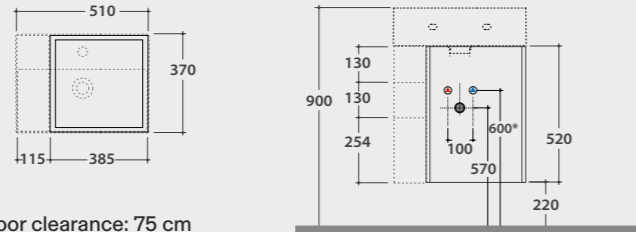

Wall-hanging structure in matt black steel 51x37 h52 cm with reversible open compartment in matt black steel and smoked glass top. Weight 15 Kg.

Code Price €
OP025PAR 1.170,00

Base DX 51.37

NEW!

Wall mounted cabinet in matt lacquered MDF 51x37 h52 cm con apertura anta a destra e vano a giorno in acciaio Matt black. Weight 24 Kg.