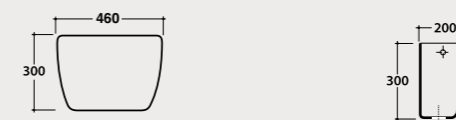

Q.tà pallet pcs. 24*

Code
VA009BI **160,00**