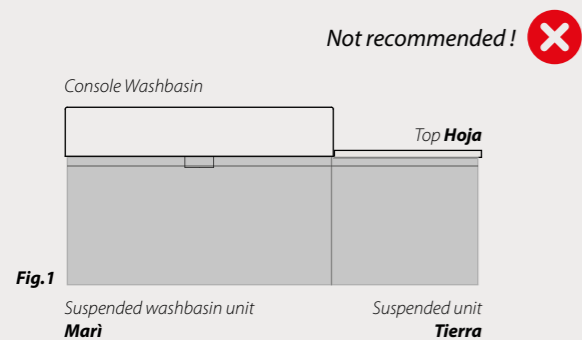

Matching tips for furnishing elements in all available heights and top finishes

Console washbasins