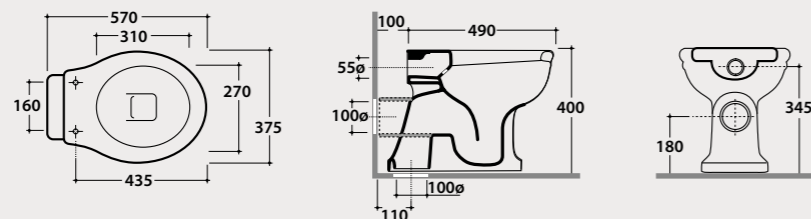

Pallet exp. pcs. 20

Europallet pcs. 16

Combinable with seat cover cod:
PA019BI / PA138BI / PS20RN / PS20RB

Pipe

Pipe 35 cm for wall drain 35 cm. Weight 0,2 kg.

Code
VA076 Price €
18,00

Floor mounted bidet 58.37

Floor mounted bidet 58x37 h40 cm. Wall spaced installation. Fixing kit included. Weight 17 Kg.

Code
PA009BI Price €
425,00