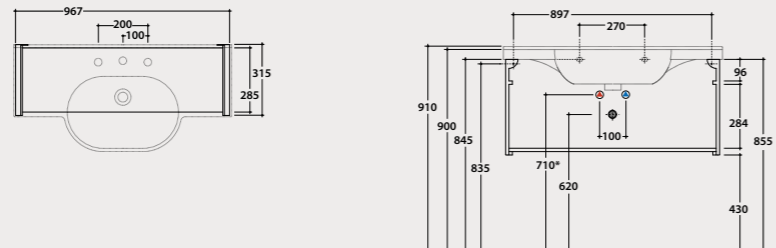

Code
ME003SAR Price €
1.156,00

* For top installed tap

Wallhanging structure
MODE 96,7,31,5

Wallhanging structure in black matt steel 96,7x31,5 h42 cm. For basin ME100. Weight 12,5 Kg.

Code
ME001SAR Price €
967,00