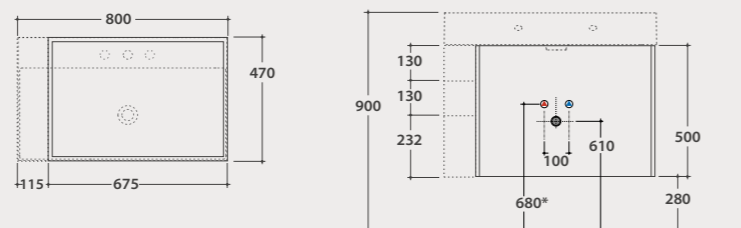

Base 80.47

Wall mounted cabinet in matt lacquered MDF 80x47 h 50 cm with two drawers and reversible open compartment in matt black steel. Complete with space-saving siphon. Weight 39 Kg.

BdC **OP007PXX** **2.064,00**

Overall dimensions with open drawer: 78 cm

Internal accessories for cabinet OP007PXX:

Lower drawer
OP005CAR
OP004CAR

Upper drawer
OP003CAR
OP004CAR

OP005CAR **30,00**
OP004CAR **84,00**
OP003CAR **34,00**
OP001CAR **61,00**

Combinable washbasins

B6R81

B6R80S

B6R80D

B6R82

Continuous waste with ceramic top

Continuous waste with ceramic top for basins without overflow. Weight 0,5 Kg.

Le Pietre **BdC** **FI024BI** **120,00**
FI024XX **120,00**
R **FI024XX** **150,00**

Continuous chromed waste

Continuous chromed waste for basins without overflow. Weight 0,5 Kg.

FI024CR **69,00**

Matt black siphon

Matt black siphon, round shape 1" 1/4. Weight 1,16 Kg.

RA051AR **290,00**

PLAIN

Wall-hanging structure 70.47

Wall-hanging structure 70x47 h50 cm with reversible open compartment in matt black steel and smoked glass top. Weight 20 Kg.

Code **OP019PAR** Price € **1.152,00**