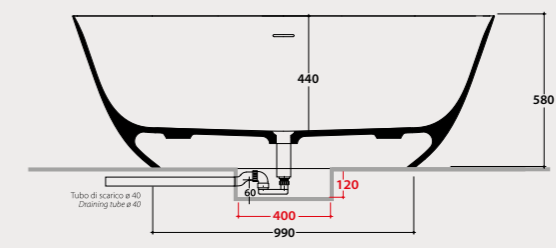

Technical details
Bathtub weight: : Kg. 108,50
Water capacity: : Lt. 240,00
Full weight : Kg. 348,00

Drain kit	Drain kit complete with siphon, drain and drain cover for KOIB126, KOIB125, KOIB124, KOIB123 bathtubs.	KOIB121	225,00
Maintenance kit Solid Surface®	Solid Surface® maintenance kit.	KOIBMAN1	270,00
Repair kit Solid Surface®	Solid Surface® repair kit.	KOIBRIP2	105,00