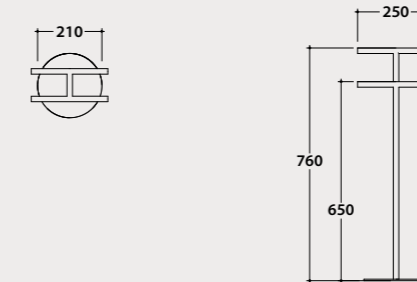

Valet stand

Valet stand in matt black steel structure and black iroko wood or canaletto to walnut tray 30x16 h76 cm. Weight 4,2 Kg.

Towel stand

Towel stand in matt black steel 25x21 h76 cm. Weight 3,8 kg.