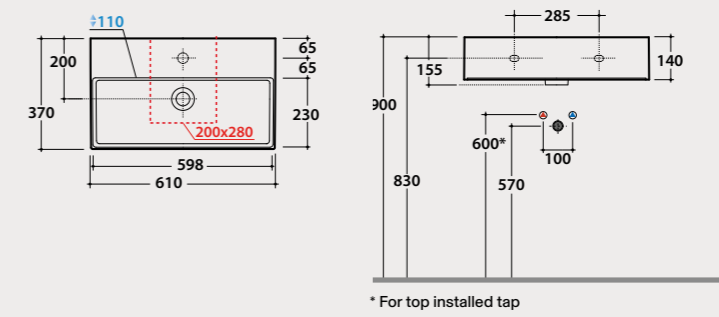

* For top installed tap

Pallet Exp. pcs. 36
Euro pallet pcs. 30

Frontal brass chromium-plated towel rail

Frontal brass chromium-plated towel rail 57x9 cm. Weight 0,5 Kg.

PT005CR **193,00**

Frontal matt black steel towel rail

Frontal matt black steel towel rail 60x10 cm. Weight 1 kg.

OP005YAR **211,00**

Furniture in combination with this basin p. 167 and following

OP024PAR

OP027PXX

Basin
51.37

Basin 51x37 h14 cm. Wall-hung or sit-on installation.
Fixing kit included. Weight 14 Kg.

IN051BI **382,00**
BdC **IN051XX** **572,00**
R **IN051XX** **668,00**