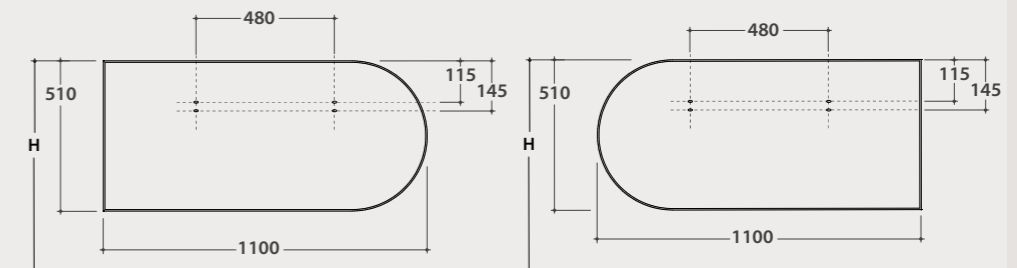

H = Recommended installation height 193 cm

Mirror container
ø 30

Mirror container ø 30 cm. Weight 3 Kg,3 Kg.

LT046LAR 257,00