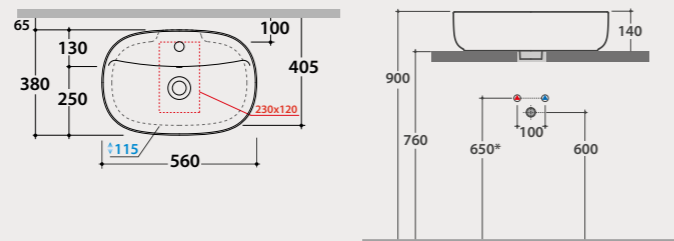

- 1 Resistance
- 2 Bright colour

- 3 Deep hygiene
- 4 Easy to clean

I TUTTOFARE

Basin
KOI 56.38
design Federica Biasi

Basin 56x38 h14 cm. Sit-on installation. Weight 11,6 Kg.

* For top installed tap

Pallet Exp. pcs. 45
Euro pallet pcs. 36