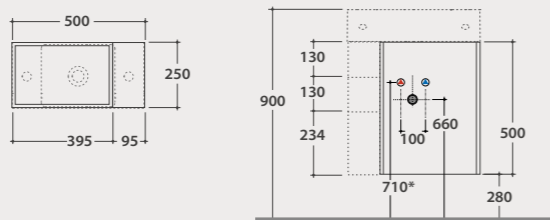

BdC **OP014PXX 1.408,00**

Open drawer size: 62 cm

Base Dx 50.25

Base with right side opening 50x25 h50 cm. Weight 15,5 Kg.