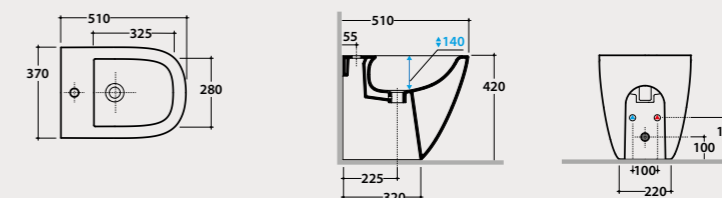

Pallet exp pcs. 20
Euro pallet pcs. 16

Siphon

Easy installation siphon. Weight 0,5 Kg.

FI016 6,00

Push-open waste with ceramic top

Push-open waste with ceramic top. Weight 0,5 Kg.

FI012BI 120,00

Chromed push-open waste

Chromed push-open waste. Weight 0,5 Kg.

FI012CR 69,00