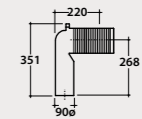

VA092 38,00