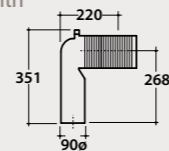

Elbow pipe Elbow pipe for floor drain. Weight 0,3 Kg