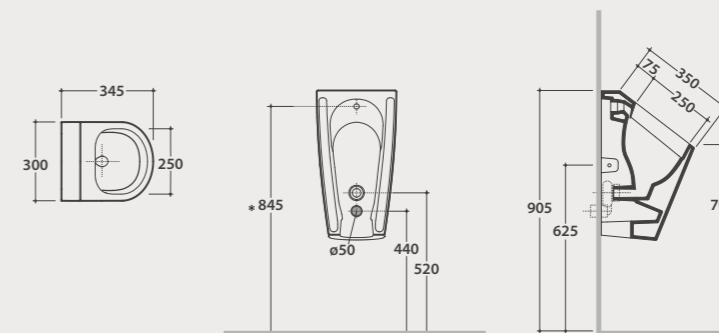

* Water inlet kit, code VA024, can be ordered separately pag. 406

Pallet exp. pcs. 25
Europallet pcs. 20

Code
FO031BI **574,00**
FO031XX **862,00**

Wall-hung urinal
with cover
FORTY3 34.37

Wall-hung urinal 34x37 h57 cm with holes for cover, provided water supply and drainage system. FISSAGGIOGHOST® fixing kit included. weight 18 Kg.