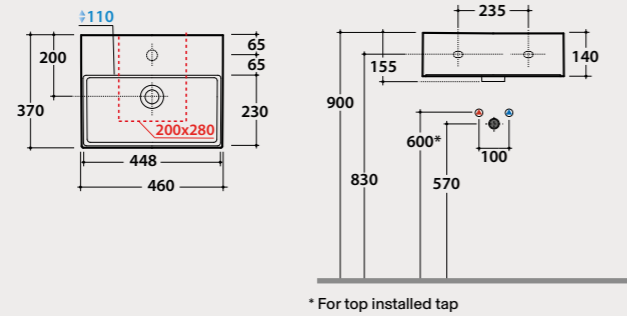

LE LASTRE

Basin
46.37

Basin 46x37 h14 cm. Wall-hung or sit-on installation. Fixing kit included. Weight 12 Kg.

Pallet Exp. pcs. 44
Euro pallet pcs. 34

Frontal brass chromium-plated towel rail

Frontal brass chromium-plated towel rail 42x9 cm. Weight 0,4 Kg.

PT006CR 174,00

Frontal matt black steel towel rail

Frontal matt black steel towel rail 44,5x10 cm. Weight 0,9 kg.

OP006YAR 204,00

Furniture in combination with this basin p. 167 and following

OP004PAR

OP012PXX

OP011PXX

Chromed push-open waste

Chromed push-open waste for basins with overflow. Weight 0,5 Kg.

FI012CR 69,00

Push-open waste with ceramic top

Push-open waste with ceramic top for basins with overflow. Weight 0,5 Kg.

FI012BI 120,00

Le Pietre B&C FI012XX 120,00

R FI012XX 150,00

Push-open waste with ceramic top

Push-open waste with ceramic top for basins with overflow and matt black steel junction. Weight 0,5 Kg.

FI012ABI 140,00

Le Pietre B&C FI012AXX 140,00

R FI012AXX 175,00

Code

Price €

IN047BI 335,00