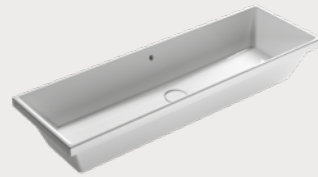

I PIANI

Basin
105.34

Basin 105x34 h17 cm. Recessed or under-top installation basin through fixing kit FKSG5. Weight 21 Kg.

Code Price €
FO105BI 487,00

Pallet Exp. pcs. 25
Euro pallet pcs. 20

Fixing kit for under top basins

Fixing kit for under top basins.

Code Price €
FKSG5 10,00

Basin
90.34

Basin 90x34 h17 cm. Recessed or under-top installation basin through fixing kit FKSG5. Weight 18,5 Kg.

Code Price €
FO090BI 407,00