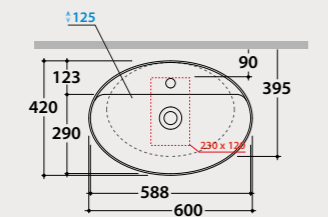

* For top installed tap

Pallet Exp. pcs. 36
Euro pallet pcs. 36

TFO61BI 403,00

Basin
BONSAI
25.25

Basin 25x25 h12 cm. Sit-on installation. Weight 4,3 Kg.