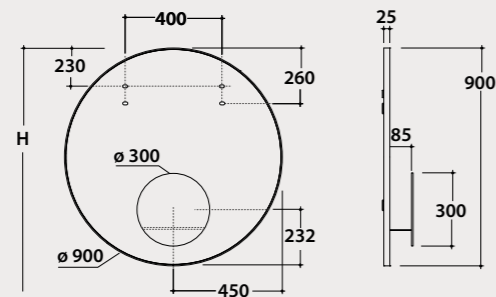

H = Recommended installation height 210 cm