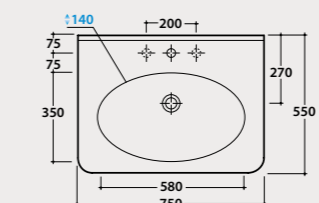

PATC28 1.981,00

PAESTUM

Basin
110.60

Basin 110x60 h27 m. Wall-hung installation. Fixing kit included. Weight 35 Kg.

Code **PA022BI** Price € **900,00**

Pallet exp. pcs. 9
Europallet pcs. 6

Chromium-plated
towel rail