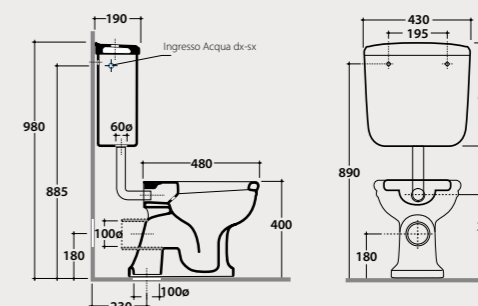

Ceramic bag-tank cistern

Ceramic bag-tank cistern 49x13 h43 cm. Weight 15 Kg.

Code **PA114BI** Price € **243,00**

Pallet exp. pcs. 44
Europallet pcs. 34