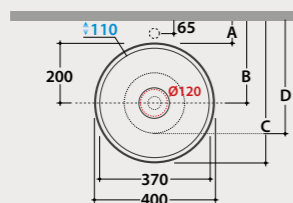

I TUTTOFARE

Basin
FREE Ø 40

Basin Ø 40 h14 cm. Sit-on installation. Ceramic drain included. Weight 7,5 Kg.