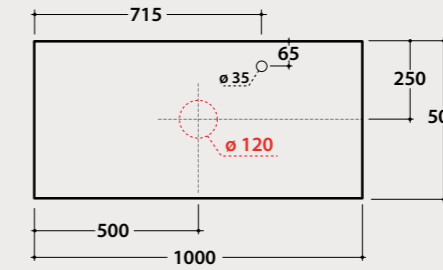

Technical Specifications for Tops

OP023SXX