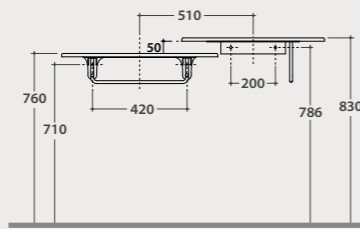

Recommended washbasins

B6T37

B6T30

TE035

TILE

Wall-hanging structure 65.36

Wall-hanging structure in matt black steel 65x36 h25 cm with washbasin shelf in ceramic. With right washbasin hole and wall installed tap. Weight 12 Kg.

Code **OP007TBI**

Price € **1.527,00**

Code **OP007TXX**

Price € **1.872,00**