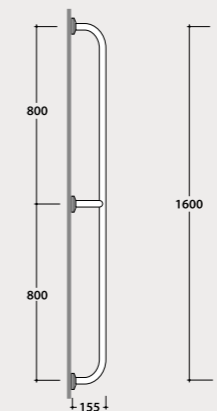

ACCESSORIES

Vertical handrail

Vertical handrail from wall to wall 160 cm. Weight 2,2 Kg