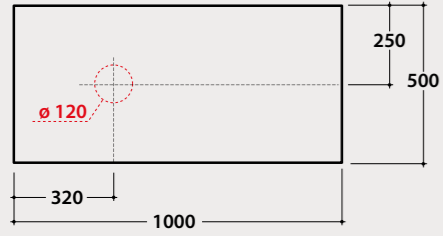

Technical Specifications for Tops

OP009SXX