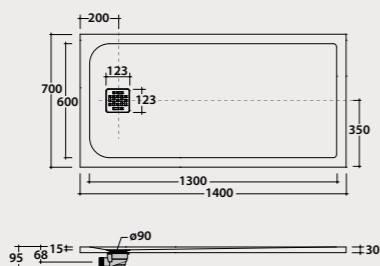

Shower tray
DOCCIAPIETRA 70.140

Shower tray 70x140 cm. Sit-on or floor-level installation.
Drain included. Reversible. Weight 27 Kg.

DP14070XXX 758,00

B+C DP14070XX 1.046,00