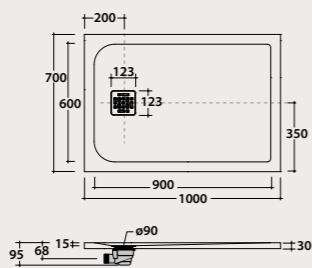

Shower tray
DOCCIAPIETRA 70.100

Shower tray 70x100 cm. Sit-on or floor-level installation.
Drain included. Reversible. Weight 19,8 Kg.

DP10070XXX 656,00

B+C DP10070XX 905,00