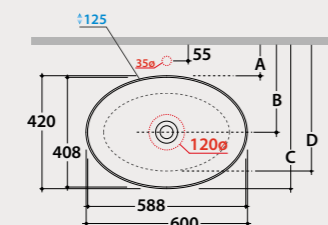

Furniture in combination with this basin p. 167 and following

LT001LAR

Basin
4ALL 60.42

Basin 60x42 h16 cm. Sit-on installation. Fixing kit included. Weight 10 Kg.

* For top installed tap

	Wall installed tap	Top installed tap
A:	40	95
B:	250	305
C:	455	515
D:	395	450