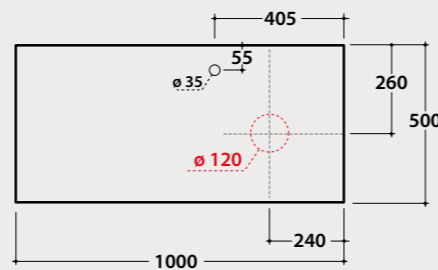

Technical Specifications for Tops

OP021SXX