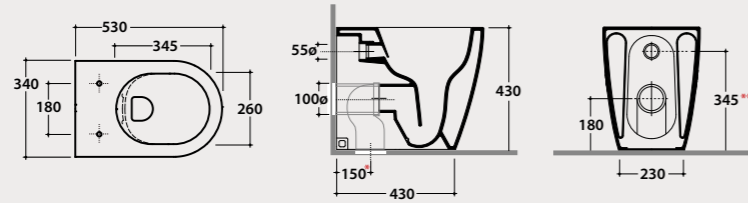

MODE

Floor mounted Wc 53.34

Floor mounted Wc No Rim 53x34 h43 cm with adjustable water inlet/outlet. Back to wall installation. Average drain < 3 Lt. Fixing kit included. Weight 26 Kg.

Pallet exp. pcs. 20
Europallet pcs. 16

Code Price €

ME001BI 596,00
ME001XX 894,00

Soft close seat-cover

Removable duroplast seat-cover with soft-closing system. Weight 3 Kg.