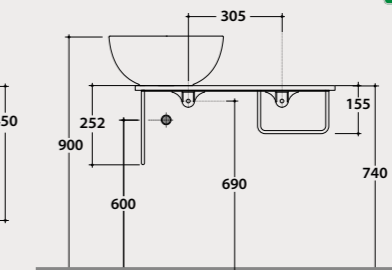

TILE

Wall-hanging structure with ceramic shelf 70.50

Wall-hanging structure in matt black steel 70x50 cm with washbasin shelf in ceramic. With central washbasin hole and wall installed tap. Weight 12,7 Kg.

Code **LT037LBI**

Price € **855,00**

Code **LT037LXX**

Price € **1.012,00**

Wall-hanging structure with ceramic shelf 70.50

Wall-hanging structure in matt black steel 70x50 cm with washbasin shelf in ceramic. With central washbasin hole and tap hole. Weight 12,7 Kg.

Code **LT038LBI**

Price € **855,00**

Code **LT038LXX**

Price € **1.012,00**

* For top installed tap

Ceramic shelf 64.30

Ceramic shelf for LT037L, LT038L, LT040L, LT041L. With matt black steel towel rail. Left or right installation. Weight 7,4 Kg.

Code **LT044LBI**

Price € **645,00**

Code **LT044LXX**

Price € **809,00**

Recommended washbasins

B6T37

B6T30

TE035

TILE

Wall-hanging structure 65.36

Wall-hanging structure in matt black steel 65x36 h25 cm with washbasin shelf in ceramic. With right washbasin hole and wall installed tap. Weight 12 Kg.

Code **OP007TBI**

Price € **1.527,00**

Code **OP007TXX**

Price € **1.872,00**

B6T37

B6T30

B6Q25

Wall-hanging structure 65.36

Wall-hanging structure in matt black steel 65x36 h25 cm with washbasin shelf in ceramic. With left washbasin hole and wall installed tap. Weight 12 Kg.

Code **OP008TBI**

Price € **1.527,00**

Code **OP008TXX**

Price € **1.872,00**

B6T37

B6T30

B6Q25

Recommended washbasins

B6T37

B6T30

B6Q25