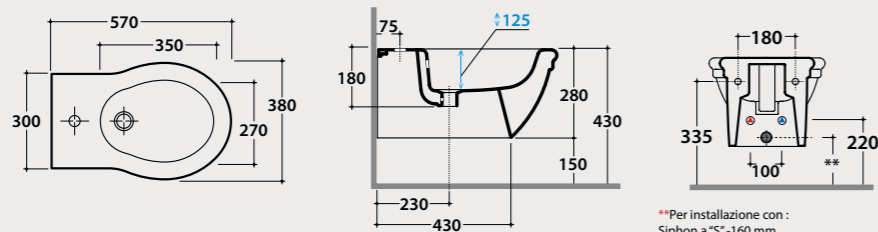

Pallet exp. pcs. 25
Europallet pcs. 20

Chromed push-open
waste

Chromed push-open waste. Weight 0,5 Kg.

Code **FI012CR**
Price € **69,00**

Push-open waste with
ceramic top

Push-open waste with ceramic top. Weight 0,5 Kg.

Code **FI012BI**
Price € **120,00**

PAESTUM

Floor mounted Wc
57.38

Floor mounted Wc 57x38 h41 cm. Average drain < 3 Lt. Back to wall installation. Fixing kit included. Weight 24 Kg.

Code **PA025BI**
Price € **495,00**