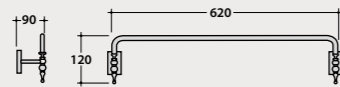

PAESTUM

Towel rail

Towel rail 40 cm. Weight 1,4 Kg.

Code Price €
PAAC44 190,00

Towel rail 60 cm. Weight 1,6 Kg.

PAAC45 220,00

Towel rail

Revolving towel rail. weight 1,4 Kg.