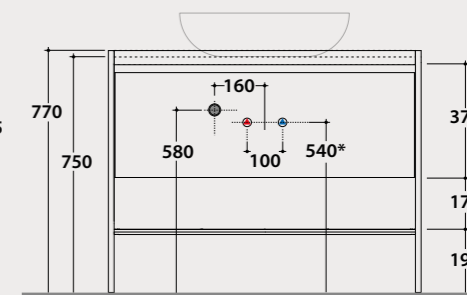

* For top installed tap

Lower tray 97,6.46,6

One spare lower tray in matt black steel 97,66x46,66 h 0,2 cm. Weight 10 Kg.

MT016AR 271,00

Floor-standing structure with a glass shelf 100.50,5

Floor-standing structure in matt black steel 100x50,5 h74 cm. With one lower tray in white matt glass. Weight 8,2 Kg.

MT017BO 1.035,00