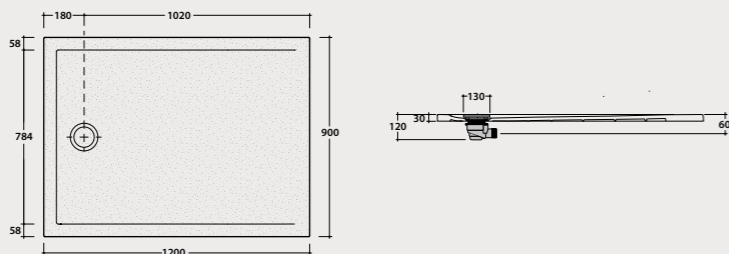

DOCCIATRE PLUS

Shower tray
DOCCIATRE PLUS
120.90

Shower tray stone effect with Anti-Slip Finish. 120x90 h3 cm. Sit-on or floor-level installation. Weight 41 Kg.

Pallet exp. pcs. 11*
Europallet pcs. 11*

Shower tray
DOCCIATRE PLUS
140.90

Shower tray stone effect with Anti-Slip Finish. 140x90 h3 cm. Sit-on or floor-level installation. Weight 43 Kg.