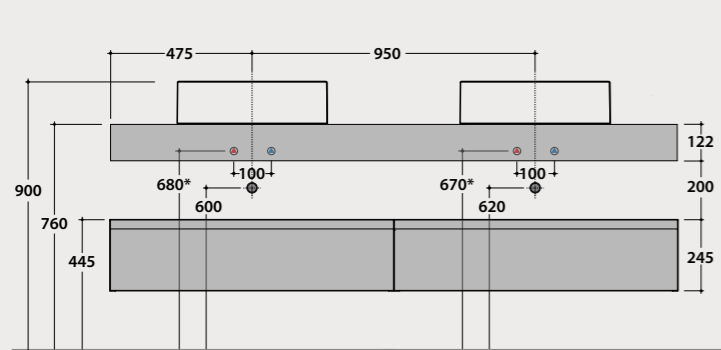

WALL TAP	TOP TAP
A	70	110
B	255	295

The dimensions refer to the washbasin B6R54, if you choose a different washbasin, please consult the selected washbasin data sheet at page 265

The composition is customizable with all the washbasins proposed in combination with the **Hoja plus** shelves. The finishes available for the **Javier** units are all those proposed on page 269 (Category 1 and Category 3). For the dimensions of the **Javier** units, please see page 241-242. For the finishes and dimensions of the shelves **Hoja plus** see page 252. For installation dimensions see pages 265. Please, fill in the order form on page 267.