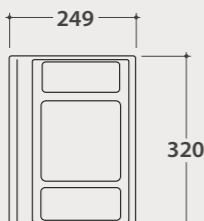

Litter bin
17.17

Litter bin 17x17 h20 cm. Weight 0,5 Kg.

OP005CAR 30,00