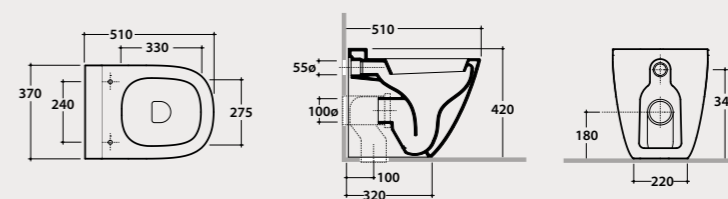

Pallet exp pcs. 20
Euro pallet pcs. 16