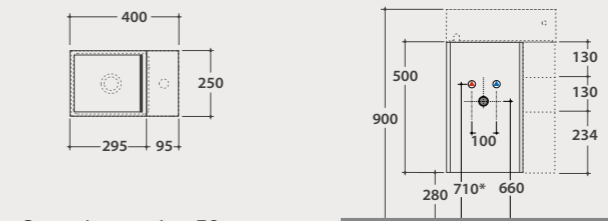

Wall-hanging structure 40x25 h50 cm with reversible open shelving in matte black steel. For basins B6R40 and B6R41. Weight 10 Kg.

Code Price €
OP006PAR 1.357,00

Base Sx 40.25

Base with left side opening 40x25 h50 cm. For basin B6R40. Weight 13 Kg.