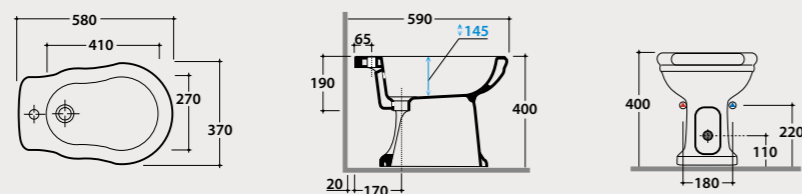

Pallet exp. pcs. 20

Europallet pcs. 16

Floor mounted bidet three tap holes 58.37

Floor mounted bidet 58x37 h40 cm three tap holes. Wall spaced installation. Fixing kit included. Weight 17 Kg.

Code
PA060BI Price €
425,00