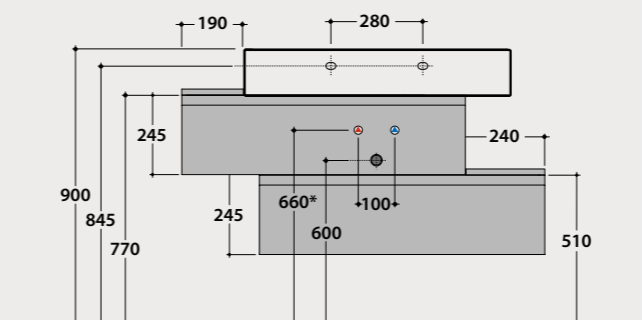

* For top mounted tap