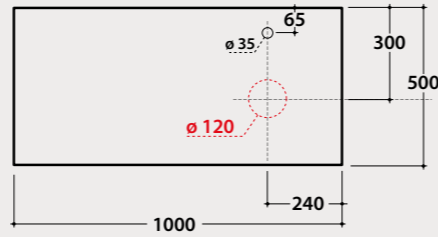

Technical Specifications for Tops

OP015SXX