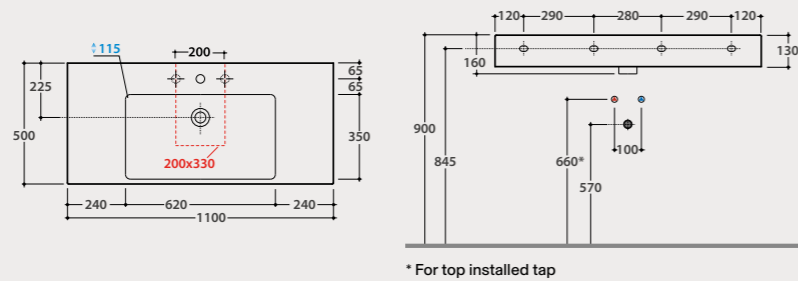

Also available without tap hole code: **SCQ1110BI**

Pallet Exp. pcs. 13
Euro pallet pcs. 10

Frontal brass chromium-plated towel rail

Frontal brass chromium-plated towel rail 106x9 cm. Weight 0,8 kg.

PT011CR 246,00

Frontal matt black steel towel rail

Frontal matt black steel towel rail 107x10 cm. Weight 1,5 kg.

OP011YAR 231,00

Furniture in combination with this basin p. 167 and following

I CLASSICI

Basin
100.50

Basin 100x50 h13 cm. Wall-hung or sit-on installation. Fixing kit included . Weight 27 Kg.

Code Price €
SCQ100BI 717,00
SCQ100XX 1.061,00