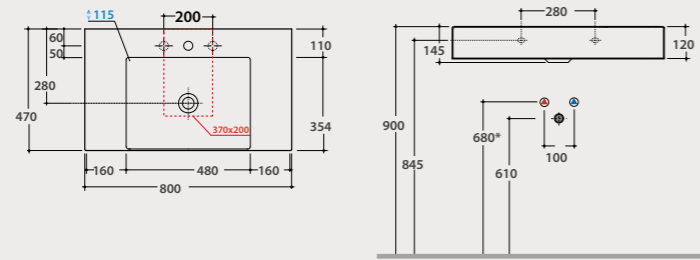

Basin 80x47 h12 cm. Wall-hung or sit-on installation.
Fixing kit included. Weight 23 Kg.

* For top installed tap

Also available without tap hole code: **B6R820BI**

Pallet Exp. pcs. 32
Euro pallet pcs. 28