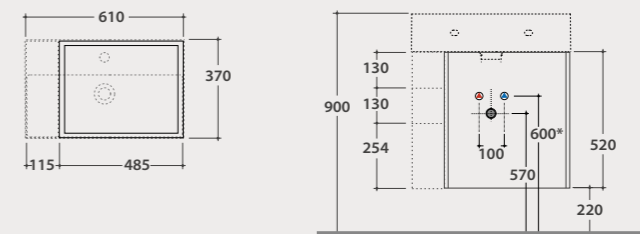

NEW!

Base
61.37

Wall mounted cabinet in matt lacquered MDF 61x37 h52 cm with two drawers and reversible open compartment in matt black steel. Complete with space-saving siphon. Weight 26 Kg.

BdC OP027PXX 1.690,00