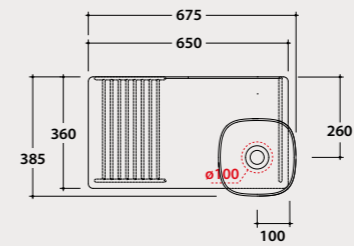

Price € **1.527,00**

Code **OP007TXX**

Price € **1.872,00**

B6T37

B6T30

B6Q25

Wall-hanging structure 65.36

Wall-hanging structure in matt black steel 65x36 h25 cm with washbasin shelf in ceramic. With left washbasin hole and wall installed tap. Weight 12 Kg.