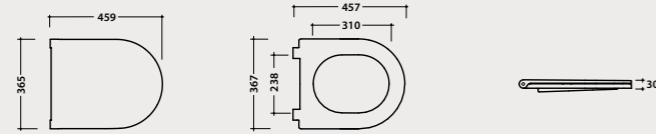

Soft close seat-cover

Removable duroplast seat-cover with soft-closing system. Weight 3,5 Kg.

Pallet exp. pcs. 100
Europallet pcs. 80

* Elbow pipe

Adjustable elbow pipe for floor drain da 6 a 12 cm. Weight 0,3 Kg.