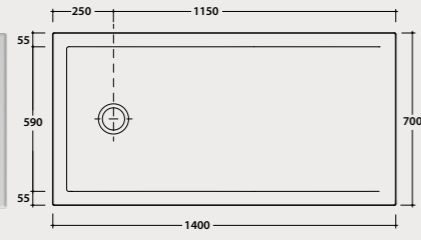

Pallet exp. pcs. 11*
Europallet pcs. 11*

Shower tray DOCCIATRE 80.80

Shower tray 80x80 h3 cm. Sit-on or floor-level installation. Weight 23 Kg.

Code **DTL080BI** Price € **350,00**