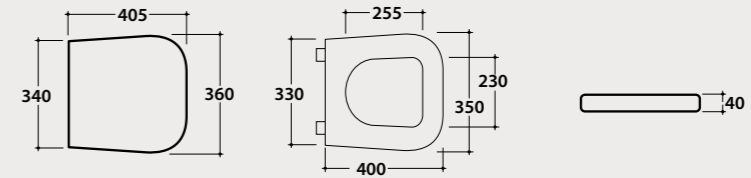

Removable duroplast seat-cover with soft-closing system. Weight 3,5 Kg.

Pallet exp. pcs. 100
Europallet pcs. 80

Elbow pipe

Elbow pipe for floor drain. Weight 0,3 Kg.

VA093 32,00

Pipe

Pipe 35 cm, ø 110 for wall drain.. Weight 0,2 Kg.