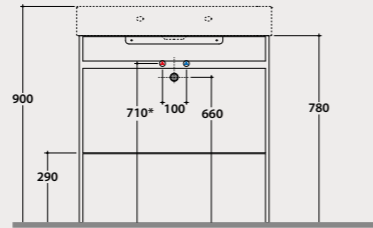

STRIPES depth 47 cm

Floor-standing structure
80.47

Floor-standing structure in matt powder coated steel 80x47 h78 cm. Weight 19,4 Kg.

Code **OP080SAR** Price € **1.337,00**
Matt black

OP080SBO Price € **1.337,00**
White matt

* Glass shelf OP041S to be ordered compulsorily

Glass shelf*
74,6.45,2

Shelf in back-painted glass 74,6x45,2 h 0,6 cm. Weight 5 Kg.

OP041SAR Price € **513,00**
Matt black

OP041SBO Price € **513,00**
White matt