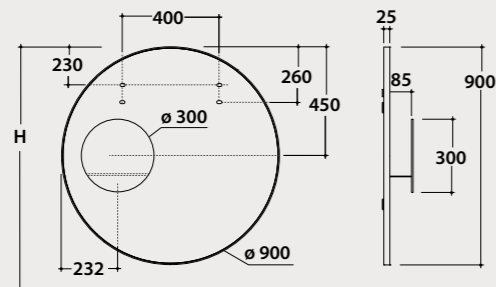

H = Recommended installation height 210 cm