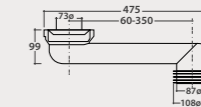

Pipe Pipe 27 cm, ø 90 for wall drain. Weight 0,2 Kg

Pipe for floor drain Pipe for floor drain from 14 to 31 cm for WC MULTI 2.0.