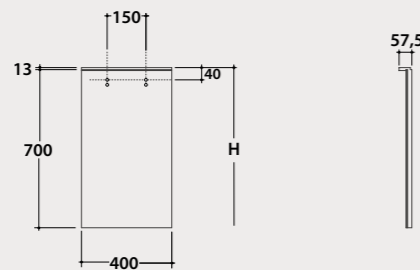

H =Recommended installation height 190 cm

RAMBLA backlight

Mirror 120.70
polished edge

Mirror 120x70cm complete with LED backlight 34 W. Touch-sensitive switch with dimmer. 3062 Lumen. Weight 10 Kg.

Code **SP009**
Price € **688,00**