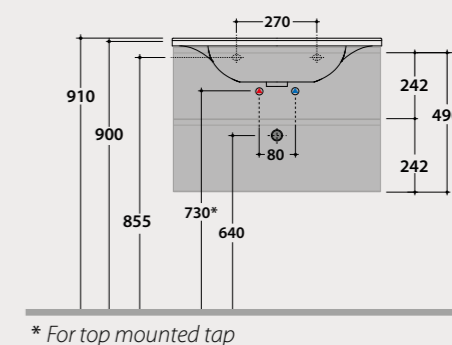

Washbasin units **Anita** h 49 cm depth 45 cm

* For top mounted tap

** Compulsory dimension with siphon GLOBO cod. **RA054CR**
For the drain FI012BI use the screw included in the siphon cod. **RA054CR**