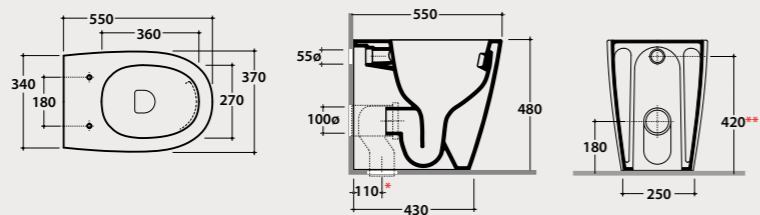

4All

Floor mounted Wc 55.37

Floor mounted Wc CLEANSTORM® new 55x37 h48 cm with adjustable water inlet/outlet MULTI. Back to wall installation. Average drain < 3 Lt. FISSAGGIOGHOST® fixing kit included. Weight 30,5 Kg.

Pallet exp. pcs. 17
Europallet pcs. 14

NEW!

Availability May 2026