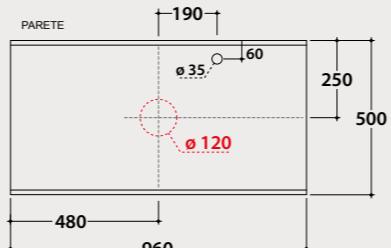

Technical Specifications for Tops

MT009XX

Matching and positioning of the suggested washbasins on the counter

BASIN CODE	WALL TAP	TAP ON SHELF	TAP ON BASINt
B6O60*	MT001XX	MT003XX	----
B6O62	MT001XX	MT003XX	----
B6O65	MT001XX	MT003XX	----
B6O50	MT001XX	MT003XX	----
B6O54	MT001XX	MT003XX	----
B6Q38	MT001XX	MT003XX	----
B6Q42	MT001XX	MT005XX	----
B6Q43	MT001XX	MT006XX	----
B6Q45	MT001XX	MT007XX	----
B6R53	MT001XX	MT003XX	----
B6R54*	MT001XX	MT004XX	----
B6R56	MT001XX	MT003XX	----
B6R60	MT001XX	MT003XX	----
B6R63	MT001XX	MT004XX	----
B6T30	MT001XX	MT003XX	----
TE035	MT001XX	MT003XX	----
B6T37	MT001XX	MT003XX	----
B6T42	MT001XX	MT008XX	----
B6T45	MT001XX	MT009XX	----
B6T48*	MT001XX	MT009XX	----
FO050	MT001XX	MT010XX	----
FO054	MT001XX	MT011XX	----
FO062	MT001XX	MT012XX	----
GE045	MT001XX	MT010XX	----
TF042	MT001XX	MT008XX	----
TF055	MT001XX	MT003XX	----
TF050	MT001XX	MT003XX	----
TFO60*	MT001XX	MT004XX	----
LAT50*	MT002XX	MT009XX	----
LAT41	MT001XX	MT003XX	----
LT061	MT001XX	MT013XX	----
TFO61	----	----	----
TF043	----	----	MT014XX
TF056	----	----	MT014XX
TF053	----	----	MT014XX