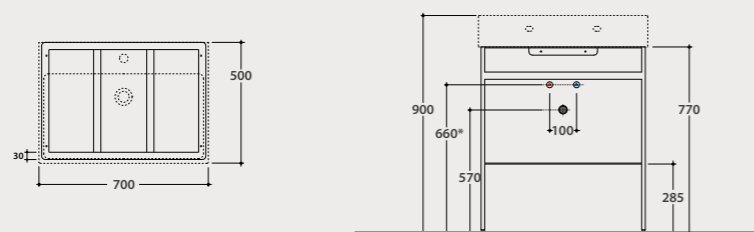

STRIPES depth 50 cm

Floor-standing structure 70.50

Floor-standing structure in matt powder coated steel 70x50 h77 cm. Weight 18,4 Kg.

* Glass shelf OP045S to be ordered compulsorily

Glass shelf* 64,6.48,3

Shelf in back-painted glass 64,6x48,3 h 0,6 cm. Weight 4,6 Kg.