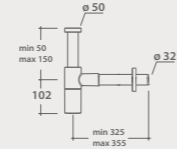

Siphon Chromium-plated siphon, square shape 1" ¼. Weight 0,5 Kg.

Siphon Matt black siphon, round shape 1" ¼. Weight 1,16 kg.

Siphon Space-saving matt black siphon 1"1/4, Weight 1,16 kg.

Siphon Shortened chromium-plated siphon and fixed size 1" ¼. Weight 1 Kg.