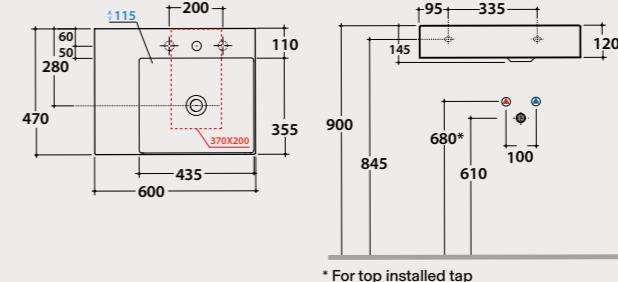

OP002YAR 211,00

Furniture in combination
with this basin p. 167 and
following

OP060S

OP061S

OP002PAR

OP008PXX

Basin
60.47 Dx

Basin 60x47 h12 cm. Wall-hung or sit-on installation. Fixing kit included.
Weight 16 Kg.