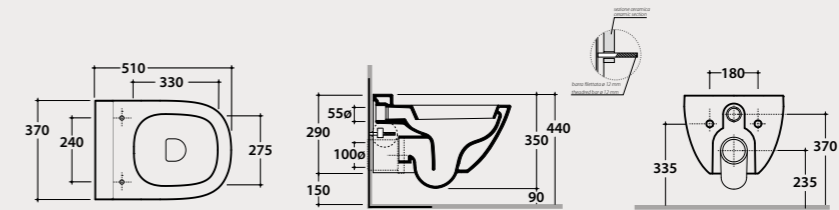

STOCKHOLM

Wall-hung Wc
51.37

Wall-hung Wc 51x37 h35 cm. Average drain < 3 Lt. Fixing kit included . Weight 20 Kg.