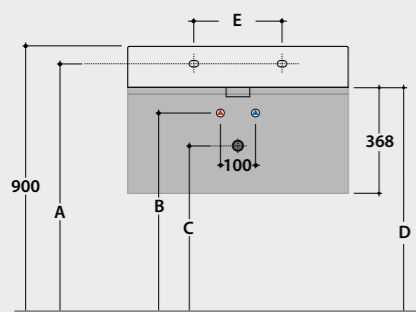

Washbasin units **Mari and Linea** h 36,8 cm