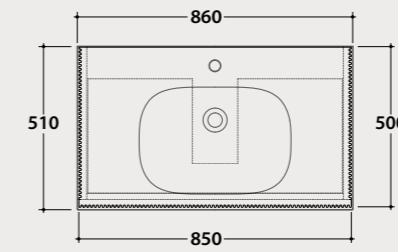

NEW!

Overall dimensions with open drawer: 87 cm

* For top installed tap

Combinable washbasins

BL086

Floor-standing cabinet with two drawers 70.50

Floor-standing cabinet 70x50 h 87 cm. For basin BL071 (not included)
With two drawers Weight 44,5 Kg.

Code **GS7012XX** Price € **3.670,00**