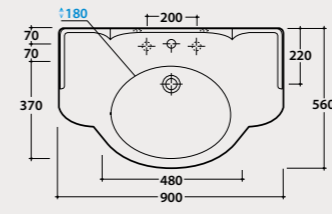

Front brass chromium-plated towel rail. Weight 2,2 Kg.

Code **PAPC22** Price € **576,00**

PAESTUM

Basin
90.56

Basin 90x56 h27 cm. Wall-hung installation. Fixing kit included. Weight 26 Kg.

Code **PA056BI** Price € **840,00**