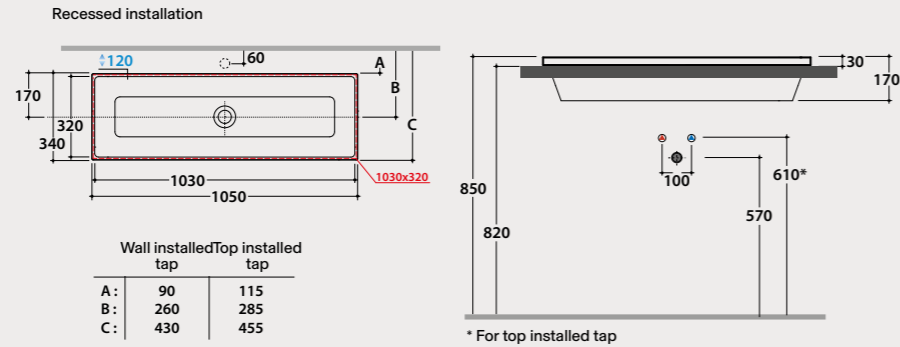

I PIANI

Basin
105.34

Basin 105x34 h17 cm. Recessed or under-top installation basin through fixing kit FKSG5. Weight 21 Kg.

Code Price €
FO105BI 487,00