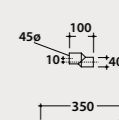

VA086 10,00

Pipe

Pipe 35 cm for wall drain 35 cm. Weight 0,2 kg.