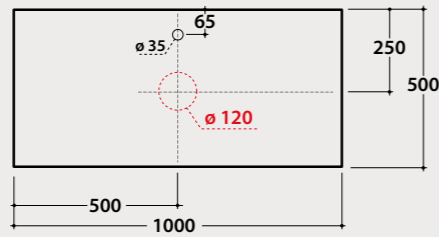

Technical Specifications for Tops

OP017SXX