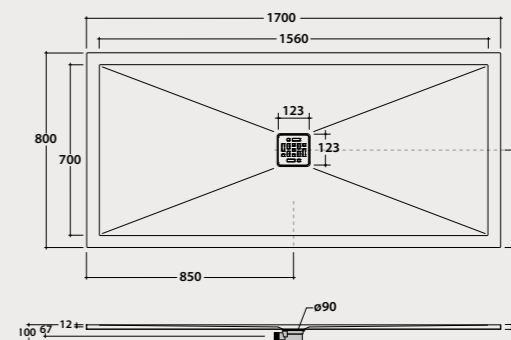

Q.ty pallet pcs. 22

Drain cover

Drain cover (replacement).

DP010501 58,00
White Drain Cover

NEW! DP010CR 34,00
Chrome Drain Cover

Drain

DOCCIAPIETRA drain (replacement).

DP008 37,00

Repair Kit

Repair kit

DPKITXXX 209,00

Cleaning detergent

Cleaning detergent for DOCCIAPIETRA (1 lt)

DET01 45,00