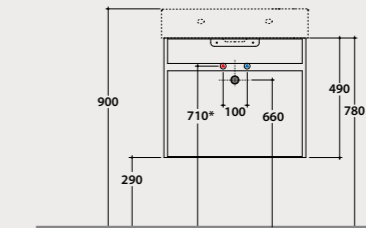

Wall-hanging structure
60.47

Wall-hanging structure in matt powder coated steel 60x47 h49 cm. Weight 14,1 Kg.

OP061SAR Price € **1.121,00**
Matt black

OP061SBO Price € **1.121,00**
White matt

* Glass shelf OP042S to be ordered compulsorily