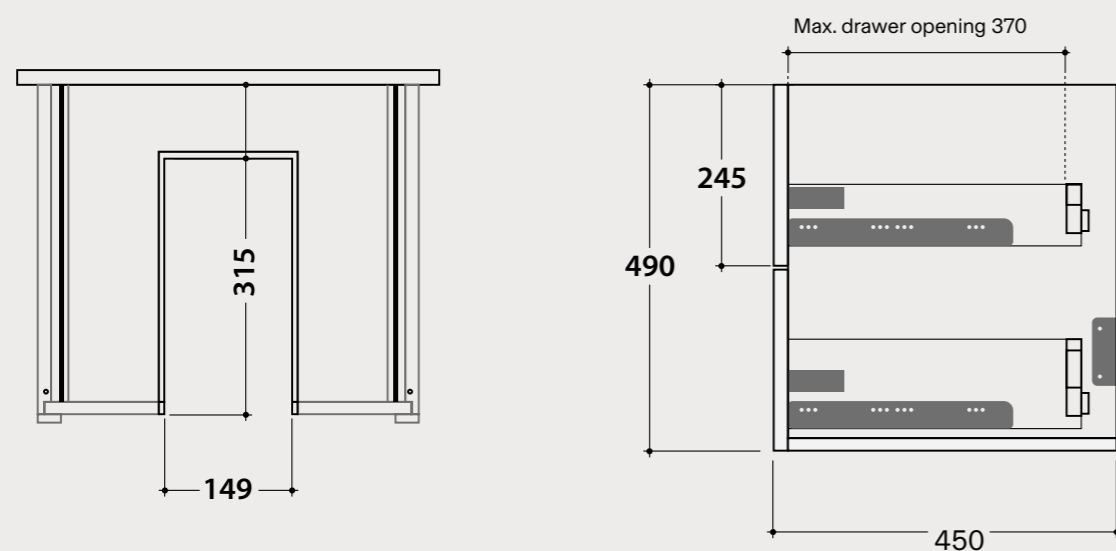

Category 7 Melamine thermostructured

Drawers shape for washbasin units Anita h 49 cm