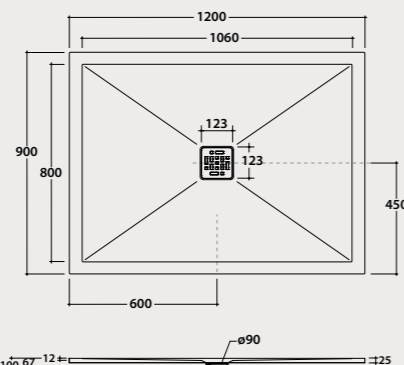

Q.ty pallet pcs. 22

Shower tray
DOCCIAPIETRA 90.120

Shower tray 90x120 cm. Sit-on or floor-level installation.
Drain included.Reversible. Weight 23,68 Kg.

NEW!