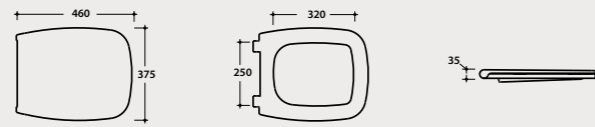

Pallet exp. pcs. 100
Europallet pcs. 80

DAR20BI 172,00

Soft close seat-cover

Removable duroplast seat-cover with soft-closing system. Weight 3 Kg.