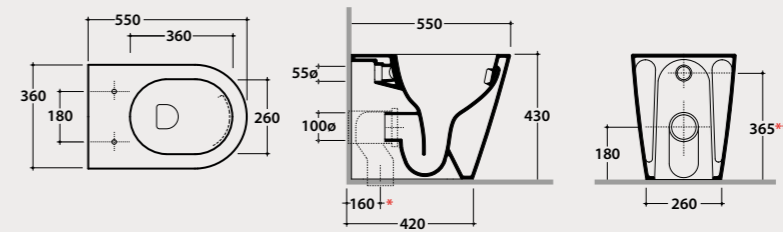

Pallet exp. pcs. 20
Europallet pcs. 16

NEW!

Availability April 2026

Soft close seat-cover

Removable duroplast seat-cover with soft-closing system. Weight 3,5 Kg.