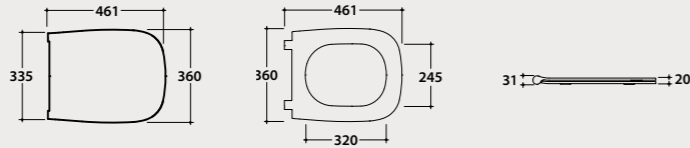

Pallet exp. pcs. 20
Europallet pcs. 16

Soft close seat-cover

Removable duroplast seat-cover with soft-closing system. Weight 3 Kg.

Pallet exp. pcs. 100
Europallet pcs. 80

* Elbow pipe

Adjustable elbow pipe for floor drain from 6 to 11 cm. Weight 0,3 Kg.