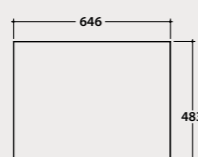

STRIPES depth 50 cm

Floor-standing structure 70.50

Floor-standing structure in matt powder coated steel 70x50 h77 cm. Weight 18,4 Kg.

* Glass shelf OP045S to be ordered compulsorily

Glass shelf* 64,6.48,3

Shelf in back-painted glass 64,6x48,3 h 0,6 cm. Weight 4,6 Kg.

Wall-hanging structure 70.50

Wall-hanging structure in matt powder coated steel 70x50 h49 cm. Weight 15,4 Kg.

* Glass shelf OP045S to be ordered compulsorily

Glass shelf* 64,6.48,3

Shelf in back-painted glass 64,6x48,3 h 0,6 cm. Weight 4,6 Kg.

Combinable washbasins

SCQ70

Code Price €

OP070SAR 1.310,00
Matt black

OP070SBO 1.310,00
White matt

OP045SAR 509,00
Matt black

OP045SBO 509,00
White matt

OP071SAR 1.166,00
Matt black

OP071SBO 1.166,00
White matt

OP045SAR 509,00
Matt black

OP045SBO 509,00
White matt

Continuous waste with ceramic top

Continuous waste with ceramic top for basins without overflow. Weight 0,5 Kg.

Continuous chromed waste

Continuous chromed waste for basins without overflow. Weight 0,5 Kg.

Continuous waste with ceramic top

Continuous waste with ceramic top and matt black junction. For basins without overflow. Weight 0,5 Kg.

Square siphon chromium-plated

Chromium-plated siphon, square shape 1" 1/4. Weight 0,5 Kg.

Round siphon chromium-plated

Chromium-plated siphon, round shape 1" 1/4. Weight 0,5 Kg.

Round ABS siphon chromium-plated

Chromium-plated ABS siphon, round shape 1" 1/4. Weight 0,5 Kg.

Matt black siphon

Matt black siphon, round shape 1" 1/4. Weight 1,16 Kg.

Space-saving matt black siphon

Space-saving matt black siphon, round shape 1" 1/4. Weight 1,16 Kg.

Code Price €

FI024BI 120,00

FI024XX 120,00

FI024XX 150,00

FI024CR 69,00

FI024ABI 140,00

FI024AXX 140,00

FI024AXX 175,00

SF051CR 125,00

RA051CR 110,00

RA050CR 85,00

RA051AR 290,00

RA053AR 479,00