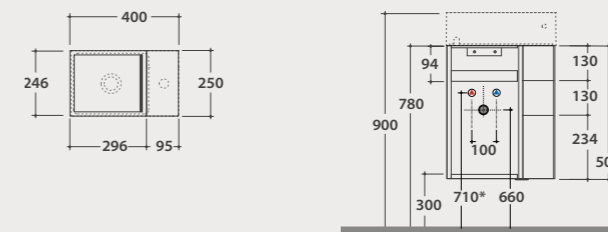

PLAIN

Wall-hanging structure 40x25 40.25

Wall-hanging structure 40x25 h50 cm with reversible open shelving in matte black steel. For basins B6R40 and B6R41. Weight 10 Kg.