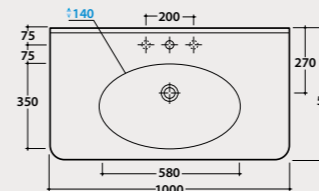

PAESTUM

Duroplast seat-cover

Per Vasi cod. PAS03, PA025

Duroplast seat-cover with soft-closing system . Weight 3 Kg.

PA029BI 169,00

Pallet exp. pcs.100 Europallet pcs.80

For Wc cod. PA001, PA002, PA003, PA004

Duroplast seat-cover Chrome hinges. Traditional closing system. Weight 3 Kg.

PA019BI 150,00

Pallet exp. pcs.100 Europallet pcs.80

Polyester seat-cover

For Wc cod. PA001, PA002, PA003, PA004

White polyester seat cover chromium-plated hinges and soft closing system. Weight 3 Kg.

PA138BI 205,00

Pallet exp. pcs.100 Europallet pcs.80

Wooden seat-cover

For Wc cod. PAS03, PA025, PA001, PA002, PA003, PA004

Wooden seat cover with chrome-plated hinges and soft closing system. Oak finishing. Weight 3 Kg.

PS20RN 300,00

Oak BLACK

PS20RB 300,00

Oak WHITE

Pallet exp. pcs.100 Europallet pcs.80

Code Price €

PAESTUM

Basin 100.55

Basin 100x55 h20 cm. Wall-hung installation. Fixing kit included. Weight 29 Kg.

PA023BI 845,00

Pallet exp. pcs.15
Europallet pcs.9

Chromium-plated towel rail

Front brass chromium-plated towel rail. Weight 2 Kg.

PAPC23 550,00

Floor mounted structure 100.53

Brass chromium-plated floor-mounted structure 100x53 h82 cm. For basin PA023BI. Weight 12 Kg.

PATC23 2.188,00

Basin 75.55

Basin 75x55 h20 cm. Wall-hung installation. Fixing kit included. Weight 22 Kg.

PA028BI 480,00

Pallet exp. pcs.16
Europallet pcs.13

Chromium-plated towel rail

Front brass chromium-plated towel rail. Weight 2 Kg.

PAPC28 489,00

Floor mounted structure PAESTUM 75.53

Brass chromium-plated floor-mounted structure 79x53 h82 cm. For basin PA023BI. Weight 12 Kg.

PATC28 1.981,00