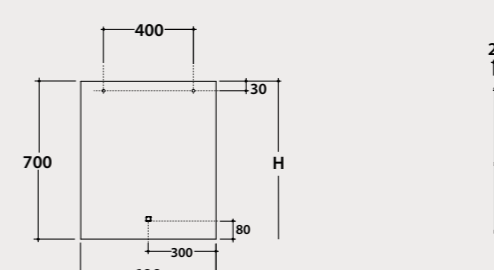

H =Recommended installation height 190 cm

Operation of the touch / dimmer button