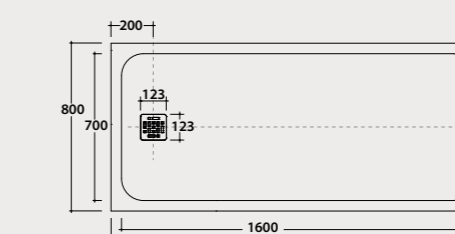

DP10080XXX	664,00
B+C DP10080XX	916,00

Shower tray
DOCCIAPIETRA 80.170

Shower tray 80x170 cm. Sit-on or floor-level installation.
Drain included.Reversible. Weight 37,5 Kg.