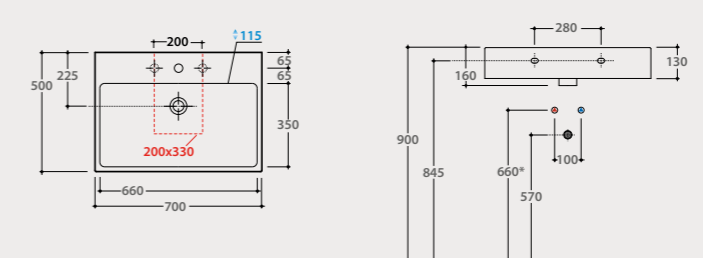

PT001CR 207,00

Frontal matt black steel
towel rail

Frontal matt black steel towel rail 78,5x10 cm. Weight 1,2 kg.

OP001YAR 211,00

SCQ82BI 517,00
SCQ82XX 761,00

I CLASSICI

Basin
70.50

Basin 70x50 h13 cm. Wall-hung or sit-on installation.
Fixing kit included . Weight 19 Kg.