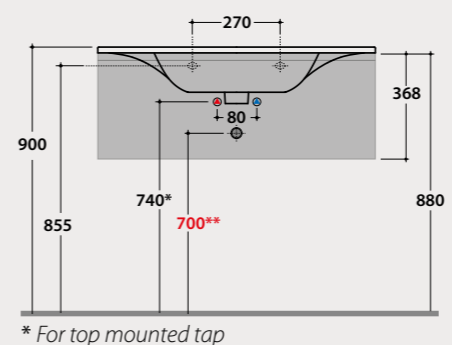

Washbasin units **Mari and Linea** h 36,8 cm depth 50 cm

* For top mounted tap