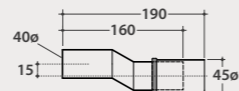

ACCESSOIRES

Protection Acoustic and crash protection. Weight 0,2 Kg.

Fixing brackets Fixing brackets for W/H sanitary. Weight 2,5 Kg.

Exhibitor for wall-hung Wc and bidet Exhibitor for wall-hung Wc and bidet 48x24,5 h43 cm.

Flow reductor Flow reductor.

Flow optimiser Flow optimiser for LALITA Wcs (replacement).

Eccentric pipe Eccentric pipe for water inlet +/- 10 mm.

Eccentric pipe Eccentric pipe for water inlet +/- 15 mm.

Anti-drip curve Anti-drip curve for : LTS02,LAS04,STS07 FNS02,FOS05,FOS06,FOS07,MDS03,MDS04,MES02,MES03 DNS02,DAS03 . Weight 0,3 Kg.

NEW!

Elbow pipe Adjustable elbow pipe for floor drain. Output can be combined with fittings up to ø.90. Weight 0,3 Kg.

Elbow pipe Elbow pipe for floor drain. Weight 0,3 Kg

Code

Price €

PU001 19,00

FI002 51,00

ESP06 264,00

VA132 8,00

VA131 6,00

VA086 10,00

VA028 10,00

VA040 55,00

VA092 38,00

VA079 32,00

ACCESSOIRES

Elbow pipe Adjustable elbow pipe for floor drain. Output can be combined with fittings up to ø.90. Weight 0,3 Kg.

Elbow pipe Adjustable elbow pipe for floor drain. Output can be combined with fittings up to ø.90. Weight 0,3 Kg.

Pipe Pipe 35 cm, ø 110 for wall drain. Weight 0,2 Kg

Pipe Pipe 27 cm, ø 90 for wall drain. Weight 0,2 Kg

Pipe for floor drain Pipe for floor drain from 14 to 31 cm for WC MULTI 2.0.

Flexible pipe Flexible pipe for wall drain for Wc MULTI 2.0.

Siphon for urinals Siphon for FORTY3 urinals FO031 and FO032. Weight 0,2 Kg.

Water inlet kit Water inlet system for FORTY3 urinals FO031and FO032. Weight 0,2 Kg.

Code

Price €

VA093 32,00

VA094 38,00

VA076 18,00

VA084 20,00

VA026 118,00

VA027 80,00

VA014 30,00

VA024 55,00