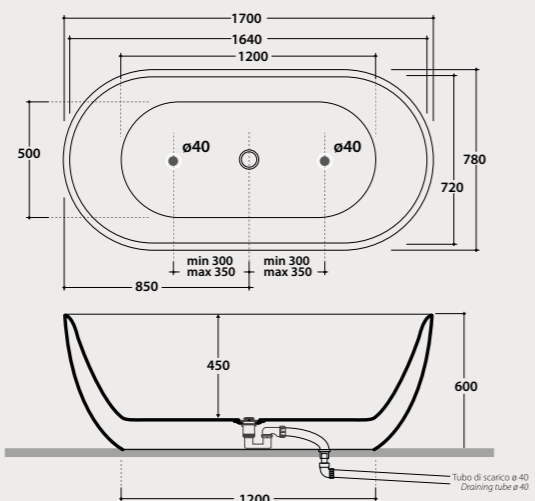

Technical details

Bathtub weight:: Kg. 51,00
Water capacity:: Lt. 310,00
Full weight: Kg. 361,00