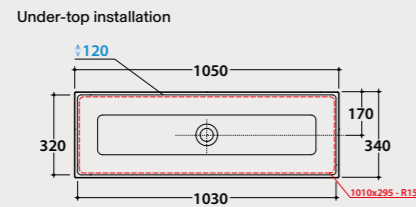

I PIANI

Basin
105.34

Basin 105x34 h17 cm. Recessed or under-top installation basin through fixing kit FKSG5. Weight 21 Kg.

Code Price €
FO105BI 487,00

Pallet Exp. pcs. 25
Euro pallet pcs. 20

Fixing kit for under top basins

Fixing kit for under top basins.

Code Price €
FKSG5 10,00

Basin
90.34

Basin 90x34 h17 cm. Recessed or under-top installation basin through fixing kit FKSG5. Weight 18,5 Kg.

Code Price €
FO090BI 407,00