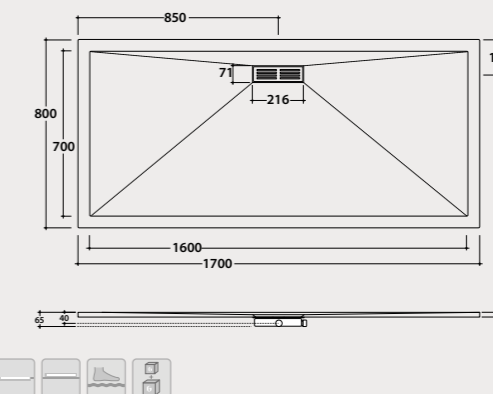

Drain cover

Drain cover (replacement).

Code Price €
DP011XXX 63,00

Drain kit

Drain kit for DOCCIAPIETRA H2 (replacement).

Code Price €
DP012 107,00

Repair Kit

Repair kit

Code Price €
DPKITXXX 209,00

Cleaning detergent

Cleaning detergent for DOCCIAPIETRA (1 lt)

Code Price €
DET01 45,00