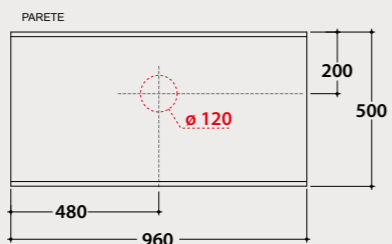

Technical Specifications for Tops

MT002XX

Matching and positioning of the suggested washbasins on the counter

BASIN CODE	WALL TAP	TAP ON SHELF	TAP ON BASINt
B6O60*	MT001XX	MT003XX	----
B6O62	MT001XX	MT003XX	----
B6O65	MT001XX	MT003XX	----
B6O50	MT001XX	MT003XX	----
B6O54	MT001XX	MT003XX	----
B6Q38	MT001XX	MT003XX	----
B6Q42	MT001XX	MT005XX	----
B6Q43	MT001XX	MT006XX	----
B6Q45	MT001XX	MT007XX	----
B6R53	MT001XX	MT003XX	----
B6R54*	MT001XX	MT004XX	----
B6R56	MT001XX	MT003XX	----
B6R60	MT001XX	MT003XX	----
B6R63	MT001XX	MT004XX	----
B6T30	MT001XX	MT003XX	----
TE035	MT001XX	MT003XX	----
B6T37	MT001XX	MT003XX	----
B6T42	MT001XX	MT008XX	----
B6T45	MT001XX	MT009XX	----
B6T48*	MT001XX	MT009XX	----
FO050	MT001XX	MT010XX	----
FO054	MT001XX	MT011XX	----
FO062	MT001XX	MT012XX	----
GE045	MT001XX	MT010XX	----
TF042	MT001XX	MT008XX	----
TF055	MT001XX	MT003XX	----
TF050	MT001XX	MT003XX	----
TFO60*	MT001XX	MT004XX	----
LAT50*	MT002XX	MT009XX	----
LAT41	MT001XX	MT003XX	----
LT061	MT001XX	MT013XX	----
TFO61	----	----	----
TF043	----	----	MT014XX
TF056	----	----	MT014XX
TF053	----	----	MT014XX