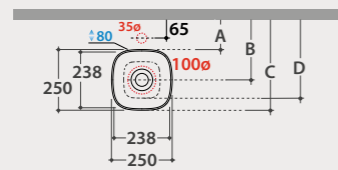

LE CIOTOLE

Basin
25.25

Basin 25x25 h10 cm. Sit-on installation. Weight 2,5 Kg.

Code
B6Q25BI Price €
331,00