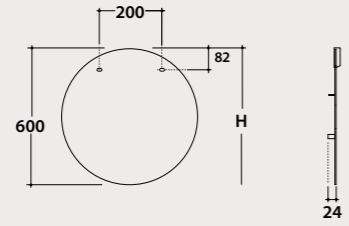

HULA HOOP with Luna Lamp

Mirror Ø 60 polished edge

Round mirror 60 cm polished edge. Weight 5 Kg. Lamp LL020 not included

Code **SP020** Price € **233,00**

H =Recommended installation height 190 cm

Luna Lamp

Led Lamp 9 W for mirror Ø 60. 920 Lumen. Weight 0,4 Kg

Code **LL020AR** Price € **97,00**
Matt black
LL020AM Price € **97,00**
Aluminium brill

HULA HOOP backlight

Mirror Ø 120 polished edge

Round mirror ø120 cm polished edge. Complete with strip led backlight 35W and touch-sensitive switch with dimmer. 3106 Lumen. Weight 8 Kg.

Code **SP021** Price € **791,00**