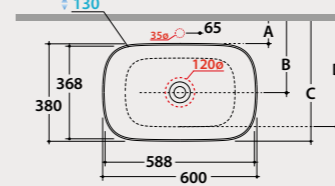

* For top installed tap

Pallet Exp. pcs. 45
Euro pallet pcs. 36

Code Price €
B6050BI 380,00
B6050XX 569,00
B6050XX 665,00

Basin
60.38

Basin 60x38 h16 cm. Sit-on installation. Weight 10 Kg.

	Wall installed tap	Top installed tap
A:	70	105
B:	260	295
C:	450	485
D:	365	400