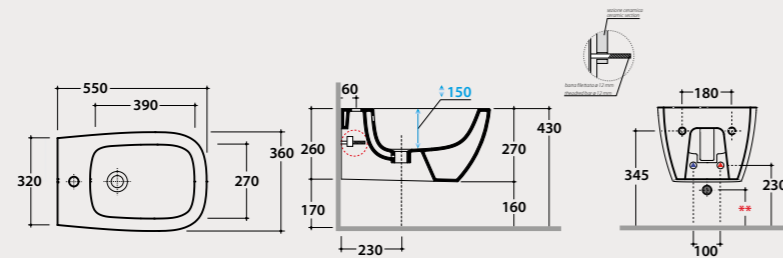

GENESIS

Wall-hung Wc 55.36

Wall-hung Wc No Rim 55x36 h33 cm. Average drain < 3 Lt. Fixing kit included. Weight 20 Kg.

Pallet exp. pcs. 25
Europallet pcs. 20

Soft close seat-cover

Removable duroplast seat-cover with soft-closing system. Weight 3 Kg.

Pallet exp. pcs. 100
Europallet pcs. 80

Flow reducer

Flow reducer.

VA132 8,00

Wall-hung bidet 55.36

Wall-hung bidet 55x36 h27 cm. Fixing kit included. Weight 17,5 Kg.

Pallet exp. pcs. 25
Europallet pcs. 20

Chromed push-open waste

Chromed push-open waste. Weight 0,5 Kg.

FI012CR 69,00

Push-open waste with ceramic top

Push-open waste with ceramic top. Weight 0,5 Kg.

FI012BI 120,00
FI012XX 120,00

Code Price €

GNS02BI 471,00

B+C GNS02XX 706,00

GENESIS

Wall-hung Wc 50.36

Wall-hung Wc No Rim 50x36 h33 cm. Average drain < 3 Lt. Fixing kit included. Weight 21 Kg.

Pallet exp. pcs. 25
Europallet pcs. 20

Soft close seat-cover

Removable duroplast seat-cover with soft-closing system. Weight 3 Kg.

Pallet exp. pcs. 100
Europallet pcs. 80

Flow reducer

Flow reducer.

VA132 8,00

Wall-hung bidet 50.36

Wall-hung bidet 50x36 h27 cm. Fixing kit included. Weight 18 Kg

Pallet exp. pcs. 25
Europallet pcs. 20

** For installation with :
- Siphon a "S" - mm 140
- Siphon SF052 - mm120

Chromed push-open waste

Chromed push-open waste. Weight 0,5 Kg.

FI012CR 69,00

Push-open waste with ceramic top

Push-open waste with ceramic top. Weight 0,5 Kg.

FI012BI 120,00

Code Price €

Code Price €

GNS03BI 444,00

GN020BI 169,00

B+C GN020XX 312,00

VA132 8,00

GNS10BI 444,00