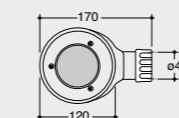

Repair Kit

Repair kit

DPKITXXX **209,00**

Cleaning detergent

Cleaning detergent for DOCCIAPIETRA (1 lt)

DET01 **45,00**