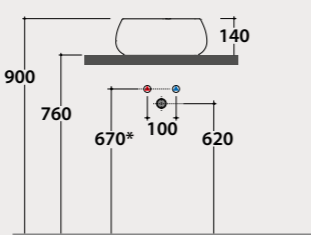

* For top installed tap

Pallet Exp. pcs. 54
Euro pallet pcs. 54

LE CIOTOLE

Continuous waste
with ceramic top

Continuous waste with ceramic top for basins without overflow. Weight 0,5 Kg.

Code
FI024BI Price €
120,00

Le Pietre **BdC** **FI024XX** 120,00
R **FI024XX** 150,00

Continuous chromed
waste

Continuous chromed waste for basins without overflow. Weight 0,5 Kg.

Code
FI024CR Price €
69,00

Continuous waste
with ceramic top

Continuous waste with ceramic top and matt black junction. For basins without overflow. Weight 0,5 Kg.

Code
FI024ABI Price €
140,00

Le Pietre **BdC** **FI024AXX** 140,00
R **FI024AXX** 175,00

Square siphon
chromium-plated

Chromium-plated siphon, square shape 1" 1/4. Weight 0,5 Kg.

Code
SF051CR Price €
125,00

Round siphon
chromium-plated

Chromium-plated siphon, round shape 1" 1/4. Weight 0,5 Kg.

Code
RA051CR Price €
110,00

Round ABS siphon
chromium-plated

Chromium-plated ABS siphon, round shape 1" 1/4. Weight 0,5 Kg.

Code
RA050CR Price €
85,00

Matt black siphon

Matt black siphon, round shape 1" 1/4. Weight 1,16 Kg.

Code
RA051AR Price €
290,00

Space-saving matt
black siphon

Space-saving matt black siphon, round shape 1" 1/4. Weight 1,16 Kg.

Code
RA053AR Price €
479,00