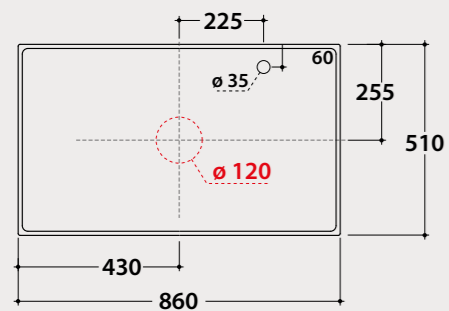

Technical Specifications for shelves Gisele 86 x 51 cm

GS8507XX

Matching and positioning of the suggested washbasins on the counter

BASIN CODE	WALL TAP	TAP ON SHELF	TAP ON BASIN
B6O50	GS8501XX	GS8502XX	----
B6O54	GS8501XX	GS8502XX	----
B6O60	GS8501XX	GS8502XX	----
B6O62	GS8501XX	GS8502XX	----
B6O65	GS8501XX	GS8502XX	----
B6Q38	GS8501XX	GS8502XX	----
B6Q42	GS8501XX	GS8508XX	----
B6Q43	GS8501XX	GS8506XX	----
B6Q45	GS8501XX	GS8507XX	----
B6R53	GS8501XX	GS8502XX	----
B6R56	GS8501XX	GS8502XX	----
B6R54	GS8501XX	GS8502XX	----
B6R60	GS8501XX	GS8502XX	----
B6R63	GS8501XX	GS8502XX	----
B6T30	GS8501XX	GS8502XX	----
B6T37	GS8501XX	GS8502XX	----
B6T42	GS8501XX	GS8504XX	----
B6T45	GS8501XX	GS8505XX	----
B6T48	GS8501XX	GS8506XX	----
FO050	GS8501XX	----	----
FO054	GS8501XX	GS8509XX	----
FO062	GS8501XX	----	----
GE045	GS8501XX	----	----
TF042	GS8501XX	GS8504XX	----
TF055	GS8501XX	GS8502XX	----
TFO60	GS8501XX	GS8503XX	----
LAT41	GS8501XX	GS8502XX	----
LT061	GS8501XX	GS8508XX	----
TE035	GS8501XX	GS8502XX	----
TF050	GS8501XX	GS8502XX	----
TFO61	----	----	GS8510XX
TF043	----	----	GS8510XX
TF053	----	----	GS8510XX
TF056	----	----	GS8510XX