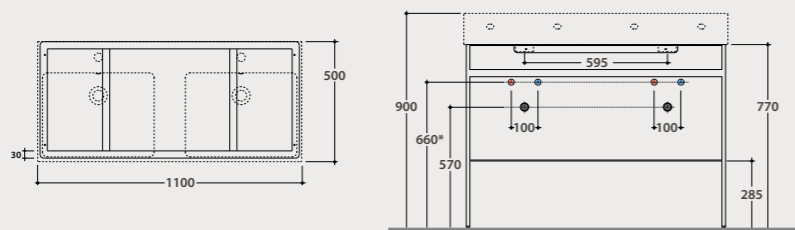

* Glass shelf OP043S to be ordered compulsorily

Glass shelf* 104,6.48,3

Shelf in back-painted glass 104,6x48,3 h 0,6 cm. Weight 7,4 Kg.

Code	Price €
OP110SAR Matt black	1.476,00
OP110SBO White matt	1.476,00