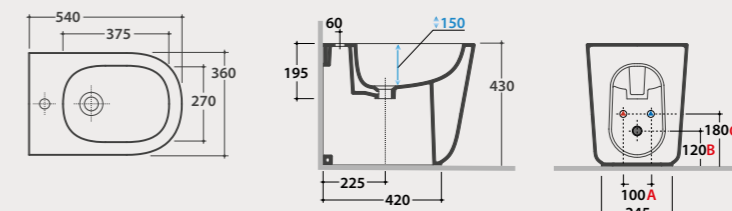

Pallet exp pcs. 20
Euro pallet pcs. 16

Siphon

Easy installation siphon. Weight 0,5 Kg.

FI016 6,00

Chromed push-open waste

Chromed push-open waste. Weight 0,5 Kg.

FI012CR 69,00

Push-open waste with ceramic top

Push-open waste with ceramic top. Weight 0,5 Kg.

FI012BI 120,00

FI012XX 120,00