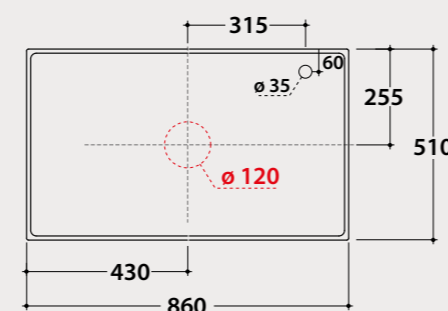

Technical Specifications for shelves Gisele 86 x 51 cm

GS8509XX

Matching and positioning of the suggested washbasins on the counter

BASIN CODE	WALL TAP	TAP ON SHELF	TAP ON BASIN
B6O50	GS8501XX	GS8502XX	----
B6O54	GS8501XX	GS8502XX	----
B6O60	GS8501XX	GS8502XX	----
B6O62	GS8501XX	GS8502XX	----
B6O65	GS8501XX	GS8502XX	----
B6Q38	GS8501XX	GS8502XX	----
B6Q42	GS8501XX	GS8508XX	----
B6Q43	GS8501XX	GS8506XX	----
B6Q45	GS8501XX	GS8507XX	----
B6R53	GS8501XX	GS8502XX	----
B6R56	GS8501XX	GS8502XX	----
B6R54	GS8501XX	GS8502XX	----
B6R60	GS8501XX	GS8502XX	----
B6R63	GS8501XX	GS8502XX	----
B6T30	GS8501XX	GS8502XX	----
B6T37	GS8501XX	GS8502XX	----
B6T42	GS8501XX	GS8504XX	----
B6T45	GS8501XX	GS8505XX	----
B6T48	GS8501XX	GS8506XX	----
FO050	GS8501XX	----	----
FO054	GS8501XX	GS8509XX	----
FO062	GS8501XX	----	----
GE045	GS8501XX	----	----
TF042	GS8501XX	GS8504XX	----
TF055	GS8501XX	GS8502XX	----
TFO60	GS8501XX	GS8503XX	----
LAT41	GS8501XX	GS8502XX	----
LT061	GS8501XX	GS8508XX	----
TE035	GS8501XX	GS8502XX	----
TF050	GS8501XX	GS8502XX	----
TFO61	----	----	GS8510XX
TF043	----	----	GS8510XX
TF053	----	----	GS8510XX
TF056	----	----	GS8510XX