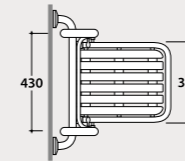

Tip-up seat. Weight 3 Kg.

Removable tip-up seat

Folding seat to hang from the handrail (removable). Weight 3 Kg.

Code Price €
DS127 463,00

DS128 556,00

SAMPLE BOX FINISHES AND COLOURS

		Code	Price €
Sample box BAGNO DI COLORE 	Sample box Bagno di Colore. 25x8 h 10 cm. 18 Sample.	SABOX001	50,00 *
Sample box LE PIETRE 	Sample box Le Pietre. 25x8 h 10 cm 14 Sample	SABOX002	45,00 *
Sample box RIFLESSI DI LUCE 	Sample box Riflessi di Luce. 16x8 h 10 cm 10 Sample	SABOX003	45,00 *
Sample box Bathtubs 	Sample box (Livingtec®, Solid surface®, Tekorlight®, Tekor®) 17,5x15,5 h 10 cm. 4 Sample	SABOX004	35,00 *
Sample box DOCCIAPIETRA 	Sample box shower trays DOCCIAPIETRA H3, H2,5, H2 23x8,5 h 10 cm 10 Sample.	SABOX005	45,00 *
Sample box DOCCIATRE 	Sample box shower trays DOCCIATRE E DOCCIATRE PLUS 21x14 h 14 cm 4 Sample.	SABOX006	35,00 *
Sample box I MAESTRI 	Sample box I MAESTRI.	SABOX007	50,00 *