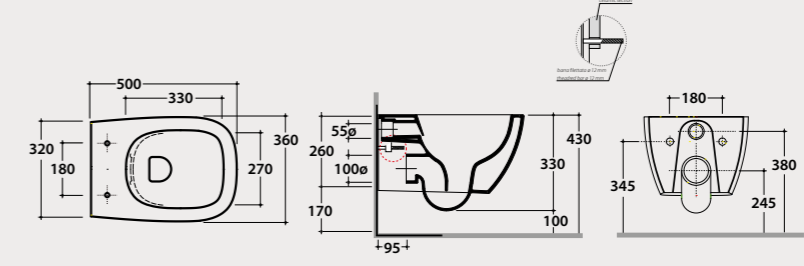

GENESIS

Wall-hung Wc 50.36

Wall-hung Wc No Rim 50x36 h33 cm. Average drain < 3 Lt. Fixing kit included. Weight 21 Kg.

Pallet exp. pcs. 25
Europallet pcs. 20

Soft close seat-cover

Removable duroplast seat-cover with soft-closing system. Weight 3 Kg.