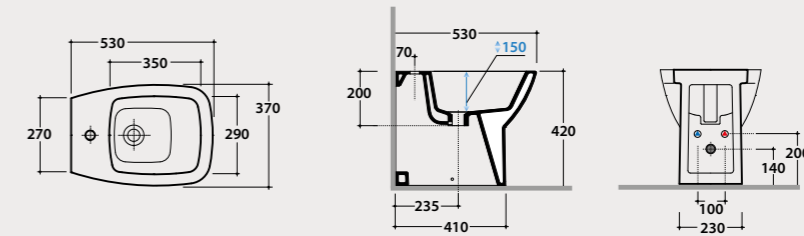

Pallet exp. pcs. 20
Europallet pcs. 16

DA010BI 285,00

Chromed push-open waste

Chromed push-open waste. Weight 0,5 Kg.

FI012CR 69,00

Push-open waste with ceramic top

Push-open waste with ceramic top. Weight 0,5 Kg.

FI012BI 120,00

Siphon

Easy installation siphon. Weight 0,5 Kg.

FI016 6,00

Push-open waste with ceramic top

Push-open waste with ceramic top. Weight 0,5 Kg.

FI012BI 120,00

Chromed push-open waste

Chromed push-open waste. Weight 0,5 Kg.

FI012CR 69,00