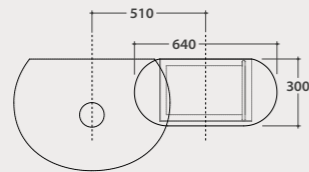

Recommended washbasins

B6T37

B6T30

TE035

TILE

Wall-hanging structure 65.36

Wall-hanging structure in matt black steel 65x36 h25 cm with washbasin shelf in ceramic. With right washbasin hole and wall installed tap. Weight 12 Kg.

Code **OP007TBI**

Price € **1.527,00**

Code **OP007TXX**

Price € **1.872,00**