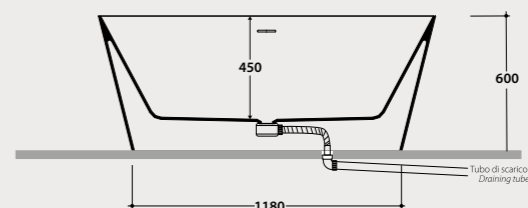

Bathtubs in Simple fiber

Simple Fiber is a versatile acrylic material, highly regarded for its ability to be molded into diverse shapes and lines. From a technical standpoint, it offers a range of features that make it the ideal choice for bathtubs: it is durable yet lightweight and, most importantly, it is excellent at retaining water temperature.

- 1 KOIB128BIMT
  180 x 80 cm
- 2 KOIB129BO
  150 x 70 cm
- 3 KOIB131
  170 x 75 cm

BATHTUBS IN SIMPLE FIBER

**Bathtub
PAULA PLUS
180.80**

Acrylic bathtub 180x80 h60 cm. Free-standing installation.
Drain and drain kit included.

Technical details

Bathtub weight: Kg. 60,00
Water capacity: Lt. 310,00
Full weight: Kg. 370,00

**Bathtub
PAULA
150.70**

Acrylic bathtub 150x70 h60 cm. Free-standing installation.
Drain and drain kit included.

Technical details

Bathtub weight: Kg. 40,00
Water capacity: Lt. 230,00
Full weight: Kg. 270,00

**Bathtub
MARTINA DX
170.75**

Acrylic bathtub 170x75 h60 cm. Corner wall installation.
Drain and drain kit included.

Technical details

Bathtub weight: Kg. 50,00
Water capacity: Lt. 270,00
Full weight: Kg. 320,00

Code Price €

KOIB128BI 2.471,00
Glossy white
KOIB128BO 2.957,00
Matt white

B:C **KOIB128BIXX** 3.416,00
Internal
Glossy white
External
Bagno di Colore

B:C **KOIB128BOXX** 3.875,00
Internal
Matt white
External
Bagno di Colore

KOIB129BI 2.309,00

Glossy white
KOIB129BO 2.673,00
Matt white

B:C **KOIB129BIXX** 3.263,00
Internal
Glossy white
External
Bagno di Colore

B:C **KOIB129BOXX** 3.605,00
Internal
Matt white
External
Bagno di Colore

KOIB130BI 2.309,00

Glossy white
KOIB130BO 2.673,00
Matt white

B:C **KOIB130BIXX** 3.263,00
Internal
Glossy white
External
Bagno di Colore

B:C **KOIB130BOXX** 3.605,00
Internal
Matt white
External
Bagno di Colore