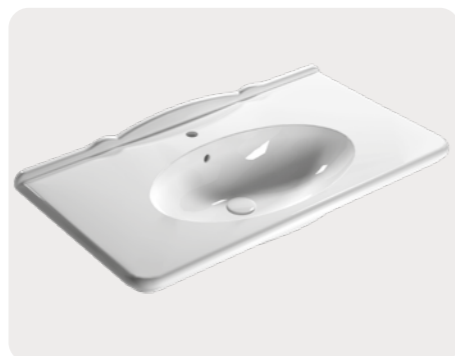

PA023BI 100x55

PA023BI € 845,00