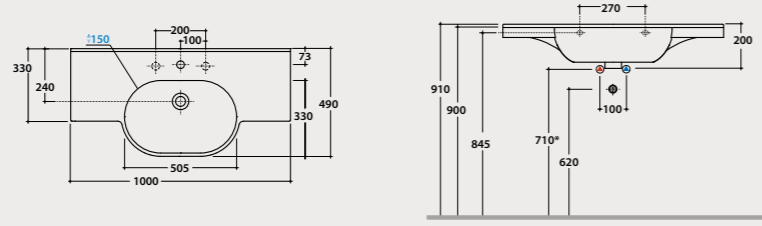

I TUTTOFARE

Basin
MODE 100.49

Basin 100x49 h20 cm. Wall-hung installation or on structure. Fixing kit included. Weight 23 Kg.

Code
ME100BI Price €
652,00

* For top installed tap

Pallet Exp. pcs. 15
Euro pallet pcs. 9

Side towel rail

Side matt black towel rail 32,5x11,1 cm for basins ME100 and ME080. Weight 3 Kg.

Code
ME001YAR Price €
163,00

Floor mounted structure
MODE 96,7,31,5

Floor mounted structure in black matt steel 96,7x31,5 h85,5 cm. For basin ME100. Weight 11,5 Kg.

Code
ME003SAR Price €
1.156,00