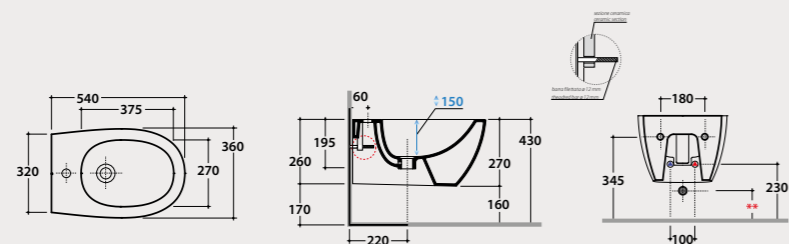

Wall-hung bidet 54.36

Wall-hung bidet 54x36 h27 cm. Fixing kit included. Weight 17 Kg.

Pallet exp. pcs. 25
Europallet pcs. 20

Chromed push-open waste

Chromed push-open waste. Weight 0,5 Kg.

FI012CR 69,00

Push-open waste with ceramic top

Push-open waste with ceramic top. Weight 0,5 Kg.

FI012BI 120,00
FI012XX 120,00