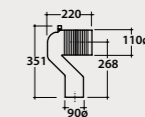

* Elbow pipe

Adjustable elbow pipe for floor drain from 16 a 20 cm. Weight 0,3 Kg.

Code **VA094** Price € **38,00**