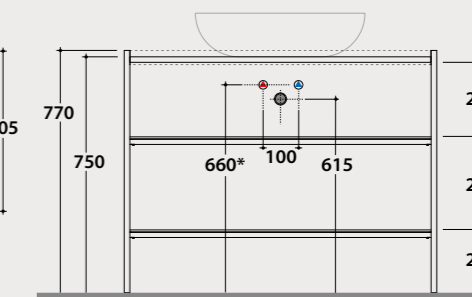

* For top installed tap

Lower tray
97,6.46,6

One spare lower tray in white matt glass 97,6x46,6 h 0,6 cm. Weight 6 Kg.

MT016BO 271,00

Round siphon
chromium-plated

Chromium-plated siphon, round shape 1" 1/4.
Weight 0,5 Kg.

RA051CR 110,00

Matt black siphon

Matt black siphon, round shape 1" 1/4. Weight 1,16 Kg.

RA051AR 290,00

Ceramic shelf*

Ceramic washbasin shelf 96x50 h 4,5 cm. Weight 18,2 Kg.

MT000BI 501,00

B&C MT000XX 752,00

R MT000XX 878,00

MT000XX

See the table on the page 188 for combination and positioning of the washbasins on the counter

Insert code of the chosen finish

* Ceramic washbasin shelf to be ordered compulsorily.