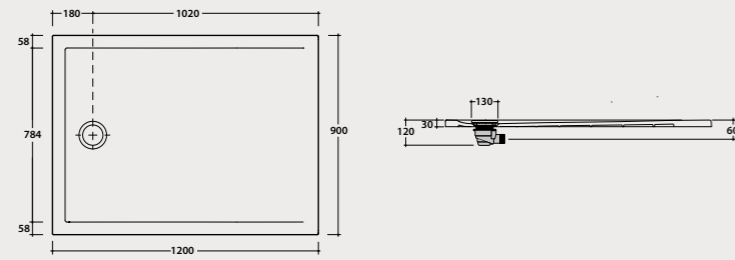

DOCCIATRE

Code Price €

Shower tray
DOCCIATRE 120.90

Shower tray 120x90 h3 cm. Sit-on or floor-level installation.
Weight 41 Kg.

DTL122BI 470,00

Pallet exp. pcs. 11*
Europallet pcs. 11*

Shower tray
DOCCIATRE 140.90