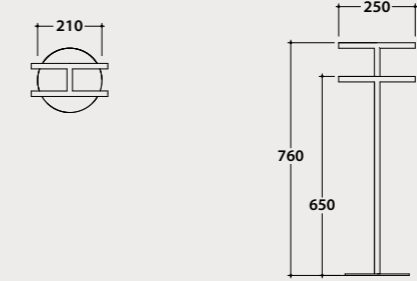

Valet stand

Valet stand in matt black steel structure and black iroko wood or canaletto to walnut tray 30x16 h76 cm. Weight 4,2 Kg.

Towel stand

Towel stand in matt black steel 25x21 h76 cm. Weight 3,8 kg.