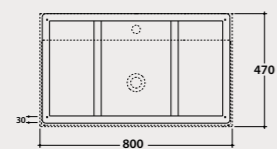

OP041SBO Price € **513,00**
White matt

Wall-hanging structure
80.47

Wall-hanging structure in matt powder coated steel 80x47 h49 cm. Weight 16,2 Kg.

OP081SAR Price € **1.193,00**
Matt black

OP081SBO Price € **1.193,00**
White matt