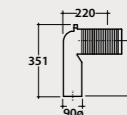

Code
BA016 Price €
147,00

* Elbow pipe

Adjustable elbow pipe for floor drain from 6 to 18 cm. Weight 0,3 Kg.

Code
VA092 Price €
38,00

* Elbow pipe

Pipe for floor drain 20 cm. Weight 0,3 Kg.

Code
VA093 Price €
32,00