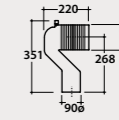

VA094 38,00

** Eccentric pipe

Eccentric pipe for water inlet h 33,5 cm or h 35,5 cm. Weight 0,1 Kg.