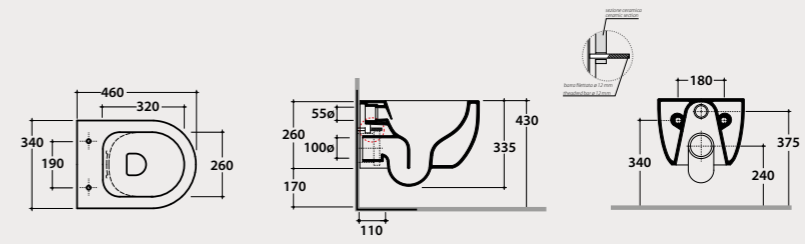

MODE

Wall-hung Wc 46.34

Wall-hung Wc No Rim 46x34 h33,5 cm. Average drain < 3 Lt. Fixing kit included. Weight 20 Kg.