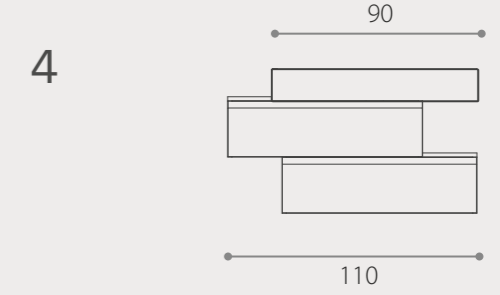

Code	Description cm	Finish	Qty	Price €
SCQ92BI	Basin 90x50	Shiny white	1	630,00
MR2485LD	Mari unit 85x50 h24,5	Badia Wood	2	676,00
HO070LD	Top 24x50,5	Badia Wood	1	87,00
HO070LD	Top 19x50,5	Badia Wood	1	87,00
				Tot. 2.156,00