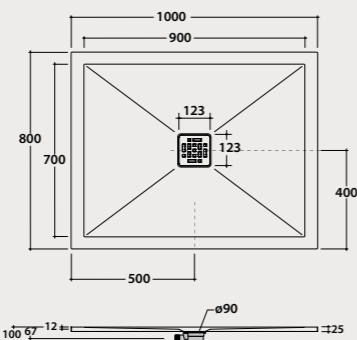

Q.ty pallet pcs. 22

Shower tray
DOCCIAPIETRA 80.120

Shower tray 80x120 cm. Sit-on or floor-level installation.
Drain included.Reversible. Weight 21,09 Kg.