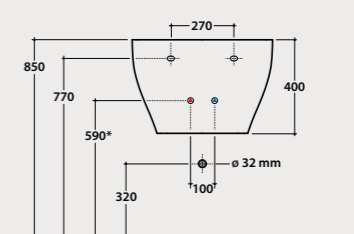

* For top installed tap

Pallet Exp. pcs. 12
Euro pallet pcs. 9

Washing board

Washing board in solid ash wood. Weight 2 Kg.

Code Price €
GEAS1BN 135,00
GEAS1MN 135,00

Lavabatoio®
FORTY3 60.50

Basin 60x50 h28 cm with high sink basin and wringer. Wall-hung installation. Fixing kit included. Weight 26 Kg.

Code Price €
FO063BI 503,00