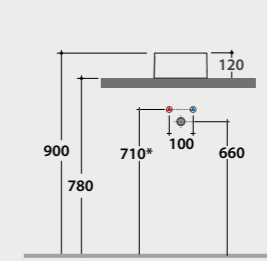

* For top installed tap

	Wall installed tap	Top installed tap
A:	130	105
B:	255	230
C:	380	355

Pallet Exp. pcs. 108
Euro pallet pcs. 108

Code

Price €

B6034BI 341,00

TE034BI 341,00

B6Q26BI 331,00