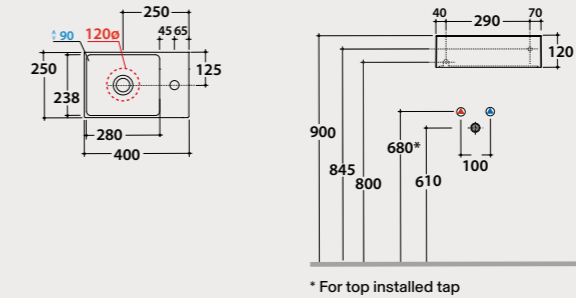

OP005PAR

OP015PXX

OP014PXX

Basin
40.25

Basin 40x25 h12 cm. Wall-hung or sit-on installation. Fixing kit included.
Weight 7 Kg.

Also available without tap hole code: **B6R400BI**

Pallet Exp. pcs. 91
Euro pallet pcs. 76