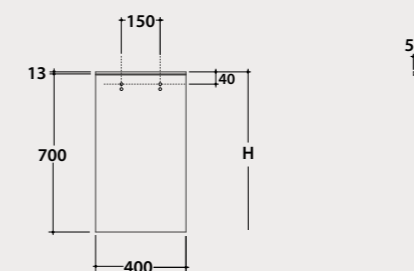

H =Recommended installation height 190 cm

Mirror 80.70
polished edge

Mirror 80x70 cm . Complete with chrome led lamp. 20 W. Without switch. Stainless steel frame. 2455 Lumen. Weight 7 Kg.

SP004 523,00