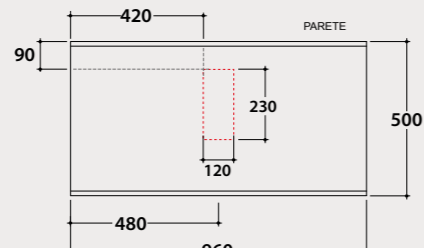

MT014XX

Matching and positioning of the suggested washbasins on the counter

BASIN CODE	WALL TAP	TAP ON SHELF	TAP ON BASINt
B6O60*	MT001XX	MT003XX	----
B6O62	MT001XX	MT003XX	----
B6O65	MT001XX	MT003XX	----
B6O50	MT001XX	MT003XX	----
B6O54	MT001XX	MT003XX	----
B6Q38	MT001XX	MT003XX	----
B6Q42	MT001XX	MT005XX	----
B6Q43	MT001XX	MT006XX	----
B6Q45	MT001XX	MT007XX	----
B6R53	MT001XX	MT003XX	----
B6R54*	MT001XX	MT004XX	----
B6R56	MT001XX	MT003XX	----
B6R60	MT001XX	MT003XX	----
B6R63	MT001XX	MT004XX	----
B6T30	MT001XX	MT003XX	----
TE035	MT001XX	MT003XX	----
B6T37	MT001XX	MT003XX	----
B6T42	MT001XX	MT008XX	----
B6T45	MT001XX	MT009XX	----
B6T48*	MT001XX	MT009XX	----
FO050	MT001XX	MT010XX	----
FO054	MT001XX	MT011XX	----
FO062	MT001XX	MT012XX	----
GE045	MT001XX	MT010XX	----
TF042	MT001XX	MT008XX	----
TF055	MT001XX	MT003XX	----
TF050	MT001XX	MT003XX	----
TFO60*	MT001XX	MT004XX	----
LAT50*	MT002XX	MT009XX	----
LAT41	MT001XX	MT003XX	----
LT061	MT001XX	MT013XX	----
TFO61	----	----	----
TF043	----	----	MT014XX
TF056	----	----	MT014XX
TF053	----	----	MT014XX