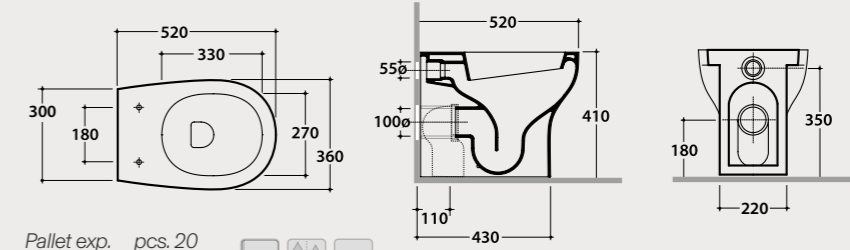

Pallet exp. pcs. 20
Europallet pcs. 16

Soft close seat-cover

Removable duroplast seat-cover with soft-closing system. Weight 2 Kg.

Code **GR022BI** Price € **145,00**