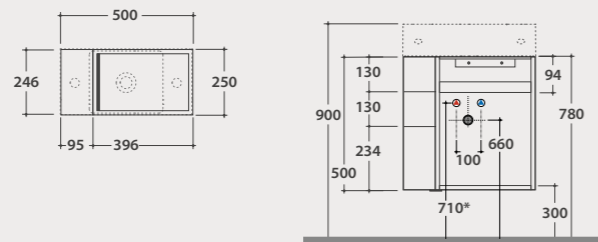

FI024CR 69,00

Matt black siphon

Matt black siphon, round shape 1" 1/4. Weight 1,16 Kg.

RA051AR 290,00

PLAIN

Wall-hanging structure 50x25 50.25

Wall-hanging structure 50x25 h50 cm with reversible open shelving in matte black steel. Weight 11,3 Kg.