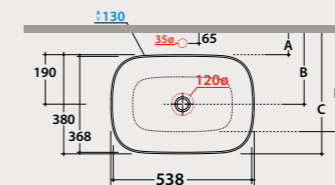

* For top installed tap

Pallet Exp. pcs. 36
Euro pallet pcs. 36

Code Price €
B6R60BI 385,00
B6R60XX 578,00

Basin
55.38

Basin 55x38 h16 cm. Sit-on installation. Weight 9,5 Kg.

	Wall installed tap	Top installed tap
A:	70	105
B:	260	295
C:	450	485
D:	365	400