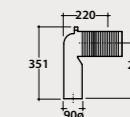

Adjustable elbow pipe for floor drain from 7 to 9 cm. Weight 0,3 Kg.

VA092 38,00