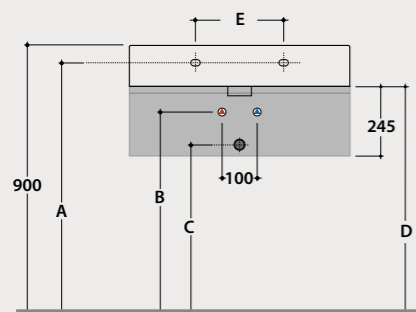

For the installation and position of the hydraulic connections, the consoles above, follow the dimensions in the table below, in relation to the reference schemes.

Washbasin units **Mari and Linea** h 24,5 cm