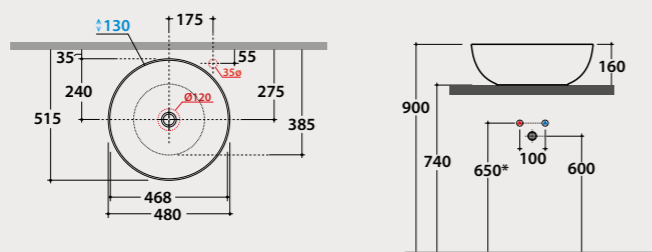

LE CIOTOLE

Basin
ø 48

Basin ø 48 h16 cm. Sit-on installation. Weight 7,5 Kg.

Pallet Exp. pcs. 40
Euro pallet pcs. 24

Le Pietre
B6T48XX

Code Price €
B6T48BI 444,00
B6T48XX 666,00

Basin
ø 45

Basin ø 45 h16 cm. Sit-on installation. Weight 8 Kg.