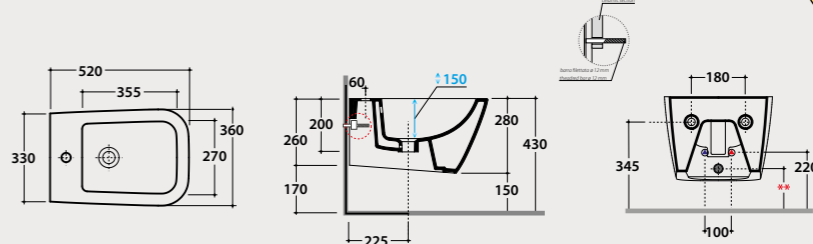

Pallet exp. pcs.25
Europallet pcs.20

Chromed push-open waste

Chromed push-open waste. Weight 0,5 Kg.

Code **FI012CR** Price € **69,00**

Push-open waste with ceramic top

Push-open waste with ceramic top. Weight 0,5 Kg.

Code **FI012BI** Price € **120,00**

Code **FI012XX** Price € **120,00**