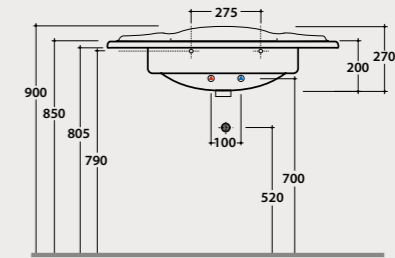

Front brass chromium-plated towel rail. Weight 2,2 Kg.

Code **PAPC22** Price € **576,00**

PAESTUM

Basin
90.56

Basin 90x56 h27 cm. Wall-hung installation. Fixing kit included. Weight 26 Kg.

Code **PA056BI** Price € **840,00**