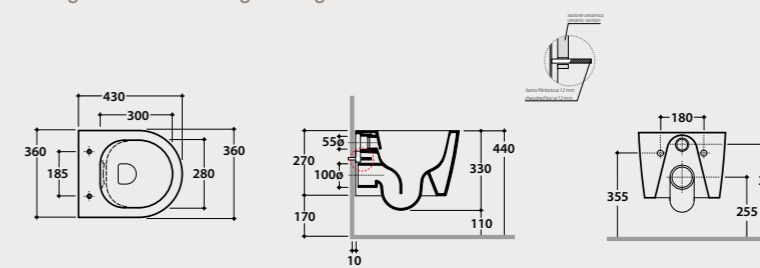

Wall-hung Wc No Rim 43x36 h33 cm. Average drain < 3 Lt.
Fixing kit included. Weight 19 Kg.

Pallet exp. pcs. 25
Europallet pcs. 20

Soft close seat-cover

Removable duroplast seat-cover with soft-closing system. Weight 3,5 Kg.