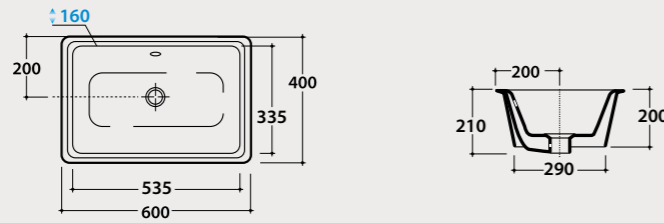

I PIANI

Under top basin CORTONA 60.40

Basin 60x40 h20 cm. Under-top installation. Fixing kit included . Weight 16 Kg.

Code
VA083BI Price €
295,00

Pallet Exp. pcs. 36
Euro pallet pcs. 30

Under top basin 60.37

Basin 60x37 h20 cm. Under-top installation. Fixing kit included . Weight 12,5 Kg.

Code
SC043BI Price €
320,00