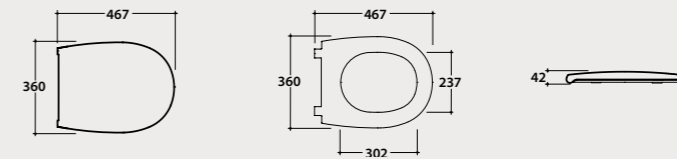

Pallet exp. pcs. 165
Europallet pcs. 115

* Elbow pipe

Adjustable elbow pipe for floor drain from 6 a 12 cm. Weight 0,3 Kg.

Code **VA092** Price € **38,00**

* Elbow pipe

Adjustable elbow pipe for floor drain from 13 a 15 cm. Weight 0,3 Kg.

Code **VA093** Price € **32,00**

* Elbow pipe

Adjustable elbow pipe for floor drain from 16 a 20 cm. Weight 0,3 Kg.

Code **VA094** Price € **38,00**

**Eccentric pipe

Eccentric pipe for water inlet h 33,5 cm o h 35,5 cm. Weight 0,1 Kg.

Code **VA086** Price € **10,00**

Pipe

Pipe 35 cm for wall drain 35 cm. Weight 0,2 kg.

Code **VA076** Price € **18,00**

Flow reducer

Flow reducer.

Code **VA132** Price € **8,00**

Floor mounted bidet 52.36

Floor mounted bidet 52x36 h 43 cm. MULTI Back to wall installation. Fixing kit included. Weight 25 Kg.

Code **GR012BI** Price € **288,00**