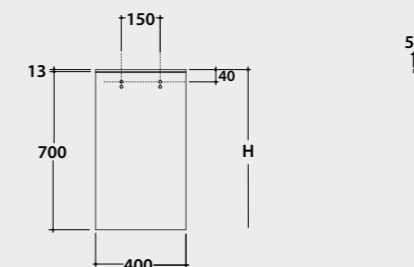

H =Recommended installation height 190 cm