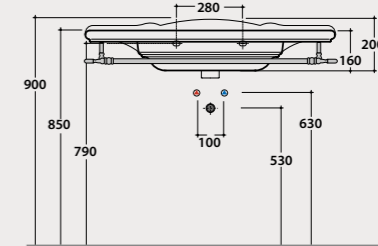

Code Price €

PAESTUM

Basin 100.55

Basin 100x55 h20 cm. Wall-hung installation. Fixing kit included. Weight 29 Kg.

PA023BI 845,00

Pallet exp. pcs.15
Europallet pcs.9

Chromium-plated towel rail

Front brass chromium-plated towel rail. Weight 2 Kg.