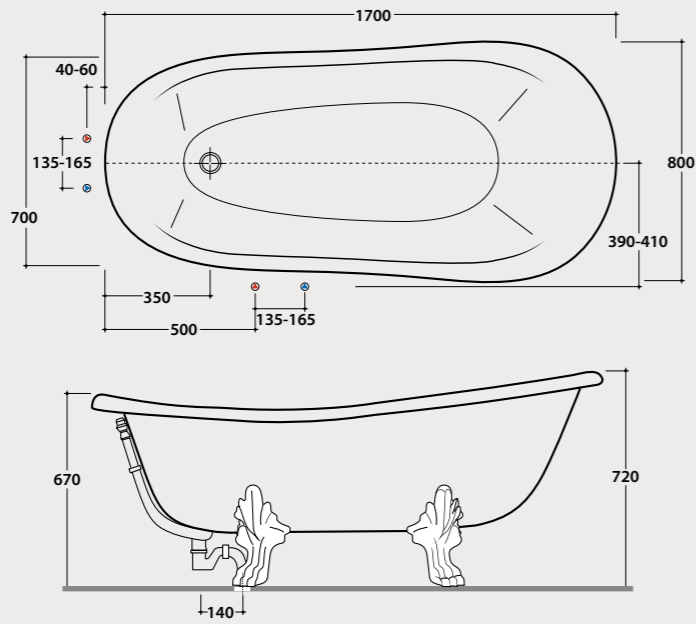

PAESTUM

**White bathtub
170.80**

White glass-resin bathtub 170x80 h72 cm with chrome plated feet.

Code **PA100**
Price € **2.600,00**

White glass-resin bathtub 170x80 h72 cm with white plated feet.

Code **PA101**
Price € **2.600,00**

Technical details:
Bathtub weight : 60,00 kg
Water capacity : 165,00 lt
Full weight : 225,00 kg

Drain pedestal

Drain pedestal with chrome siphon.

Code **PA104**
Price € **582,00**

Drain pedestal with white siphon.

Code **PA105**
Price € **582,00**

Pole and support

Chrome plated pole and support

Code **PA061**
Price € **836,00**

PAESTUM

Wall lamp

Wall lamp 15x19,7 h27,6 cm (1x42 watt), chromium-plated finish. Cream colored pleated skirt. Energy efficiency class D+. Weight 0,5 Kg

Code **PS050CR**
Price € **320,00**

Soap-dish

Wall-mounted soap-dish 15x12 h10 cm. With ceramic plate. Weight 1 kg.

Code **PASC39**
Price € **125,00**

Spare ceramic soap holder.

Code **PARP39**
Price € **22,00**

Glass-holder

Wall-mounted glass-holder ø 8 h20 cm. With ceramic glass. Weight 1 Kg

Code **PABC40**
Price € **128,00**

Spare ceramic glass holder.

Code **PARB40**
Price € **22,00**

Toilet roll-holder

Toilet roll-holder 16x10 h17 cm. Weight 1,1 kg.

Code **PACC41**
Price € **185,00**

Toilet brush holder

Wall-mounted toilet brush holder ø 8 h45 cm. With ceramic container. Weight 1,8 Kg

Code **PASC42**
Price € **250,00**

Spare ceramic container.

Code **PARC42**
Price € **48,00**

Spare brush.

Code **PARS42**
Price € **69,00**

Clothes-peg

Clothes-peg. Weight 0,6 kg.

Code **PAAC43**
Price € **100,00**