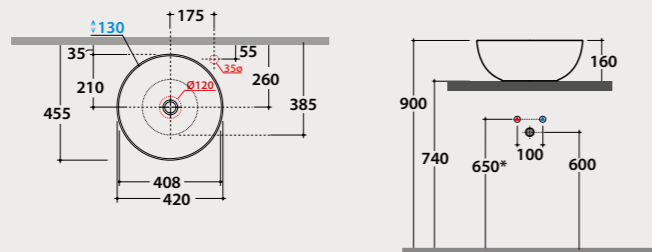

Pallet Exp. pcs. 44
Euro pallet pcs. 26

Le Pietre B&C
B6T42XX

Code Price €
B6T42BI 375,00
B6T42XX 562,00

Basin
ø 37

Basin ø 37 h16 cm. Sit-on installation. Weight 5 Kg.