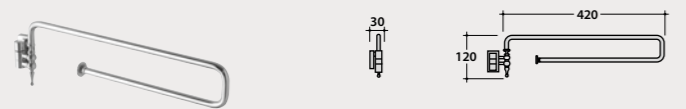

Shelf-holder

Shelf-holder with glass plane. Weight 1,6 Kg.

PAMC47 290,00