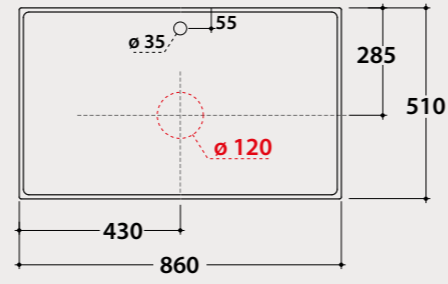

NEW!

GISELE

Technical Specifications for shelves Gisele 86 x 51 cm

GS8501XX

GS8502XX

GS8503XX

GS8504XX

GS8505XX