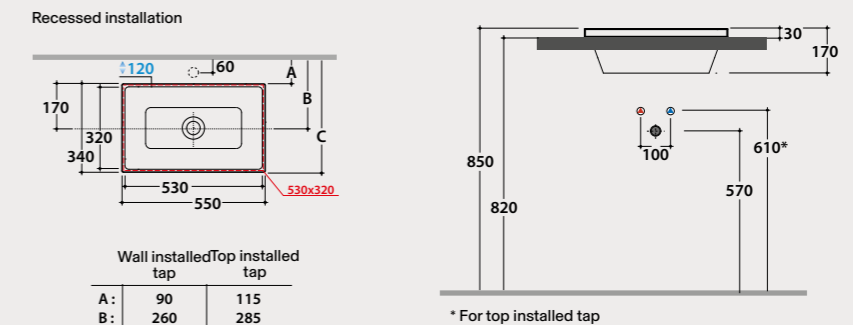

Pallet Exp. pcs. 50
Euro pallet pcs. 40

Fixing kit for under top basins

Fixing kit for under top basins.

Code Price €
FKSG5 10,00