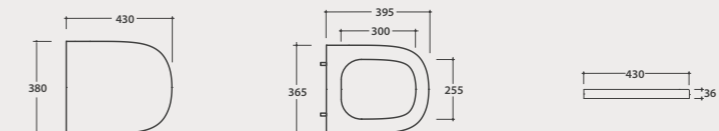

Soft close cover-seat

Removable duroplast seat-cover with soft-closing system. Weight 3,5 Kg.

Pallet exp pcs. 100
Euro pallet pcs. 80

Flow reductor

Flow reductor.

VA132 8,00

Wall-hung bidet
51.37

Wall-hung bidet 51x37 h29 cm. Fixing kit included . Weight 18 Kg.