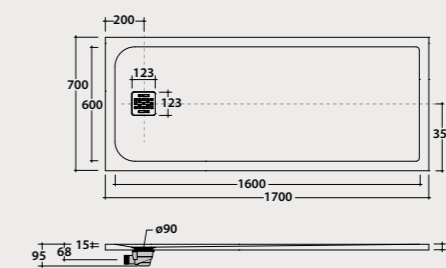

Shower tray
DOCCIAPIETRA 70.170

Shower tray 70x170 cm. Sit-on or floor-level installation.
Drain included. Reversible. Weight 33,5 Kg.

DP17070XXX 898,00

B+C DP17070XX 1.239,00