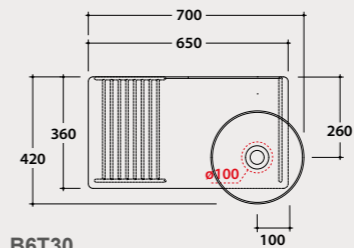

Price € **1.527,00**

Code **OP007TXX**

Price € **1.872,00**

B6T37

B6T30

B6Q25

Wall-hanging structure 65.36

Wall-hanging structure in matt black steel 65x36 h25 cm with washbasin shelf in ceramic. With left washbasin hole and wall installed tap. Weight 12 Kg.