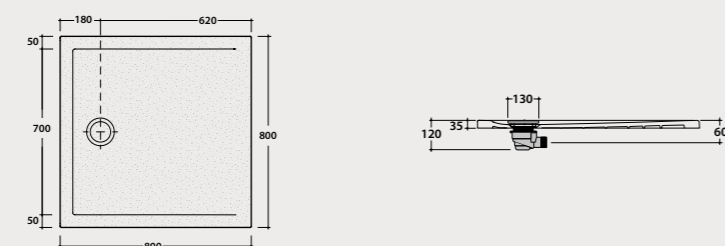

Pallet exp. pcs. 11*
Europallet pcs. 11*

DOCCIATRE PLUS

Shower tray
DOCCIATRE PLUS
100.80

Shower tray stone effect with Anti-Slip Finish. 100x80 h3 cm.
Sit-on or floor-level installation. Weight 26 Kg.

Code **DTP101BP** Price € **468,00**