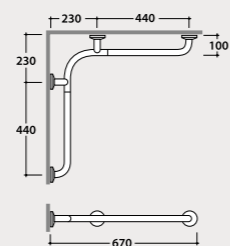

Corner handrail

Corner handrail.

Code

Price €

DS113	59,00
DS114	73,00
DS115	85,00
DS116	103,00
DS144	114,00

DS117	151,00
DS118	151,00

DS119	190,00