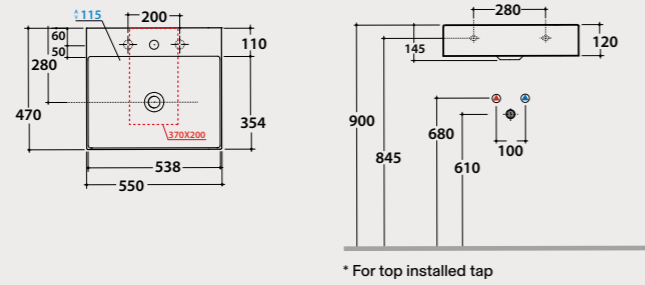

OP008PXX

LE LASTRE

Basin
55.47

Basin 55x47 h12 cm. Wall-hung or sit-on installation. Fixing kit included.
Weight 15,5 Kg.

Also available without tap hole code: **B6R550BI**

Pallet Exp. pcs. 44
Euro pallet pcs. 36