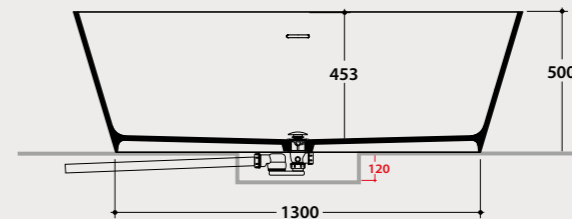

Technical details

Bathtub weight : Kg. 72,00
Water capacity : Lt. 243,00
Full weight : Kg. 315,00

Drain kit

Drain kit complete with siphon, drain and drain cover for KOIB133, KOIB134, KOIB135, KOIB136, KOIB137 bathtubs.

KOIB138 190,00

**Repair kit
Tekorlight®**

Tekorlight® repair kit.
For bathtubs: KOIB135, KOIB136, KOIB137.

KOIBRIP4 170,00