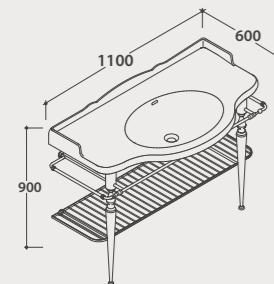

Floor mounted structure
105.59

Brass chromium-plated floor-mounted structure 105x59 h82 cm for basin PA022BI. Weight 13 Kg.

Code **PATC22** Price € **2.220,00**

Floor mounted structure
85.56

Brass chromium-plated floor-mounted structure 85x56 h83 cm. For basin PA056BI. Weight 12,5 Kg.

Code **PATC56** Price € **2.000,00**