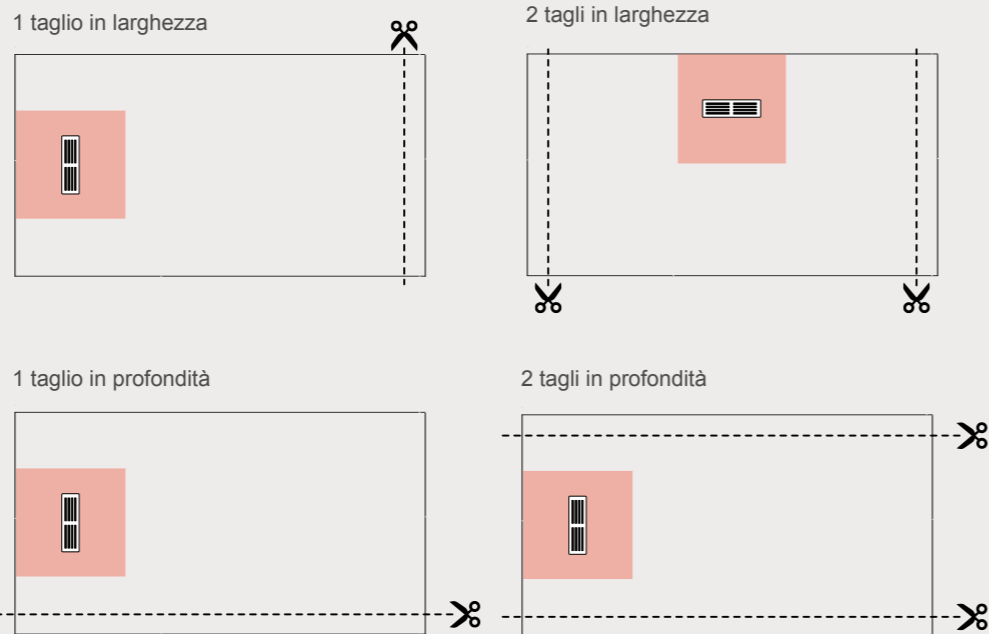

40 x 40cm. Non cutting area

Code composition for custom cuts

E.g. shower tray DOCCIAPIETRA H2 90x70 cm, white with a cut in width painted cod. **DP2090701LV506**

Order form for request of custom cuts:

1 cut (width or depth) or 2 cuts (width or depth)