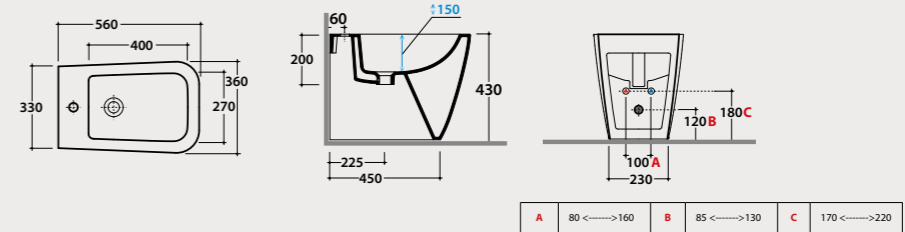

Pallet exp. pcs. 20
Europallet pcs. 16

Siphon

Easy installation siphon. Weight 0,5 Kg.

FI016 6,00

Push-open waste with ceramic top

Push-open waste with ceramic top. Weight 0,5 Kg.

FI012BI 120,00

Chromed push-open waste

Chromed push-open waste. Weight 0,5 Kg.

FI012CR 69,00