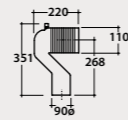

VA092 38,00

*** Elbow pipe**

Adjustable elbow pipe for floor drain from 12 to 15 cm. Weight 0,3 Kg.

VA093 32,00

*** Elbow pipe**

Adjustable elbow pipe for floor drain from 16 to 20 cm. Weight 0,3 Kg.

VA094 38,00