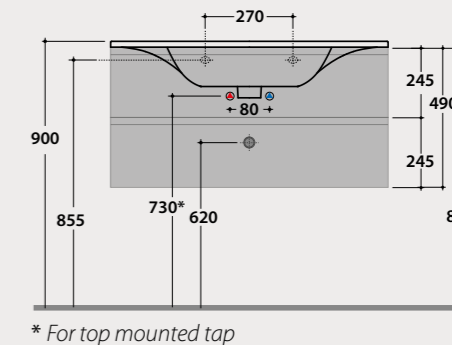

Washbasin units **Mari and Linea** h 49 cm depth 50 cm

* For top mounted tap