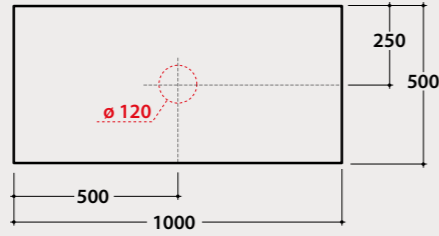

Technical Specifications for Tops

OP010SXX