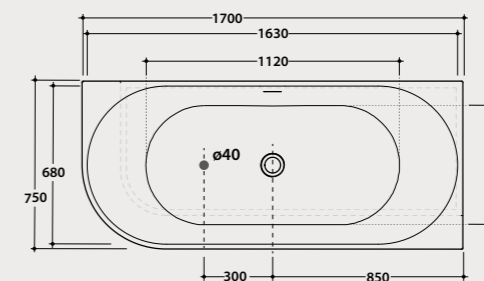

Technical details

Bathtub weight: Kg. 40,00
Water capacity: Lt. 230,00
Full weight: Kg. 270,00

**Bathtub
MARTINA DX
170.75**

Acrylic bathtub 170x75 h60 cm. Corner wall installation.
Drain and drain kit included.