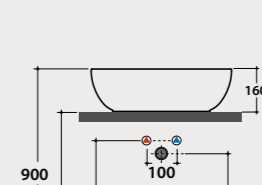

* For top installed tap

Pallet Exp. pcs. 36
Euro pallet pcs. 36

Code Price €
B6R60BI 385,00
B6R60XX 578,00

Basin
55.38

Basin 55x38 h16 cm. Sit-on installation. Weight 9,5 Kg.

	Wall installed tap	Top installed tap
A:	70	105
B:	260	295
C:	450	485
D:	365	400