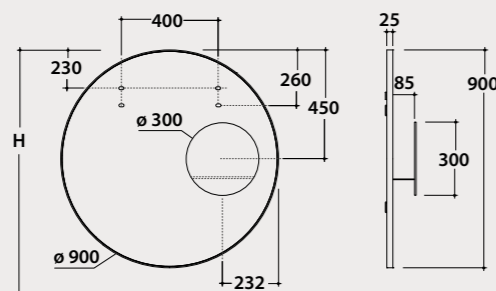

H = Recommended installation height 210 cm

Lamp

LED-light for mirrors OP003MAR, OP002MAR and OP001MAR. Free installation, double installation is possible. Weight 1,3 Kg.

OP004MAR 396,00
Matt black
OP004MBO 396,00
Matt white

MIRRORS

Mirror 90.45

Mirror 90x45 cm. Weight 8,7 Kg.

Code Price €
OP006MAR 897,00
Matt black
OP006MBO 897,00
Matt white