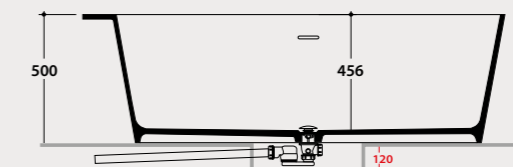

Technical details

Bathtub weight: : Kg. 105,80
Water capacity: : Lt. 243,00
Full weight : Kg. 348,80

Drain kit

Drain kit complete with siphon, drain and drain cover for KOIB133, KOIB134, KOIB135, KOIB136, KOIB137 bathtubs.

KOIB138 190,00

**Repair kit
Tekor®**

Tekor® repair kit.
For bathtubs: KOIB133, KOIB134

KOIBRIP3 170,00