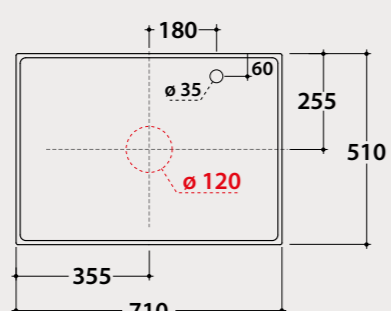

GS7005XX

BASIN CODE	WALL TAP	TAP ON SHELF	TAP ON BASIN
B6O50	GS7001XX	GS7002XX	----
B6O54	GS7001XX	GS7002XX	----
B6O60	GS7001XX	GS7002XX	----
B6O62	GS7001XX	GS7002XX	----
B6O65	GS7001XX	GS7002XX	----
B6Q38	GS7001XX	GS7002XX	----
B6Q42	GS7001XX	GS7008XX	----
B6Q43	GS7001XX	GS7006XX	----
B6Q45	GS7001XX	GS7007XX	----
B6R53	GS7001XX	GS7002XX	----
B6R56	GS7001XX	GS7002XX	----
B6R54	GS7001XX	GS7002XX	----
B6R60	GS7001XX	GS7002XX	----
B6R63	GS7001XX	GS7002XX	----
B6T30	GS7001XX	GS7002XX	----
B6T37	GS7001XX	GS7002XX	----
B6T42	GS7001XX	GS7004XX	----
B6T45	GS7001XX	GS7005XX	----
B6T48	GS7001XX	GS7006XX	----
FO050	GS7001XX	----	----
FO054	GS7001XX	----	----
FO062	GS7001XX	----	----
GE045	GS7001XX	----	----
TF042	GS7001XX	GS7004XX	----
TF055	GS7001XX	GS7002XX	----
TFO60	GS7001XX	GS7003XX	----
LAT41	GS7001XX	GS7002XX	----
LT061	GS7001XX	GS7008XX	----
TE035	GS7001XX	GS7002XX	----
TF050	GS7001XX	GS7002XX	----
TFO61	----	----	GS7009XX
TF043	----	----	GS7009XX
TF053	----	----	GS7009XX
TF056	----	----	GS7009XX