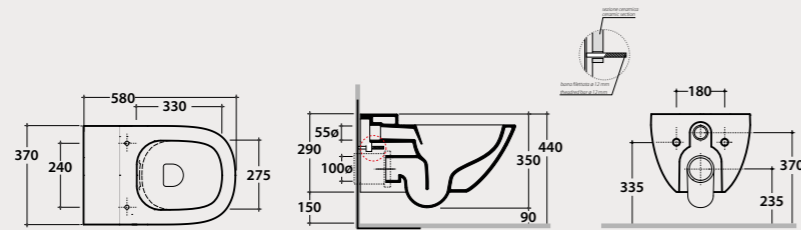

STOCKHOLM

Wall-hung Wc
58.37

Wall-hung No Rim Wc 58x37 h35 cm. Average drain < 3 Lt. Fixing kit included . Weight 20 Kg.

Pallet exp pcs. 25
Euro pallet pcs. 20

Soft close cover-seat

Removable duroplast seat-cover with soft-closing system. Weight 3,5 Kg.