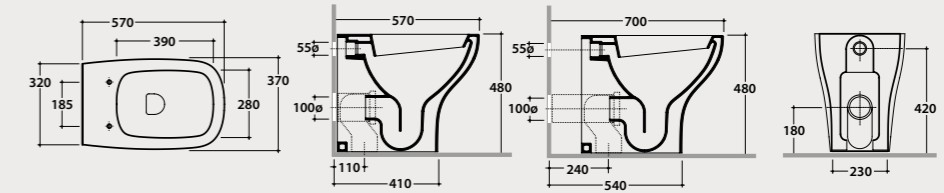

Pallet exp. pcs. 17
Euro pallet pcs. 14

Soft close seat-cover

Removable duroplast seat-cover with soft-closing system. Weight 3 Kg.