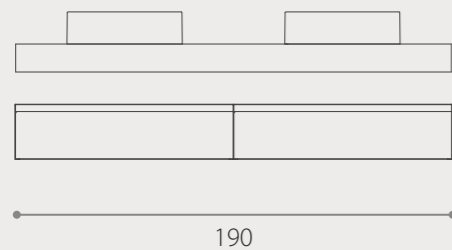

Code	Description cm	Finish	Qty	Price €
B6R54AT	Basin 54x37	Agata	2	606,00
JA2495LD	Javier base 95x50 h24,5	Badia Wood	2	813,00
HP190RO	Shelf Hoja plus 190x50,5	Rovere bruciato	1	1.549,00
				Tot. 4.387,00