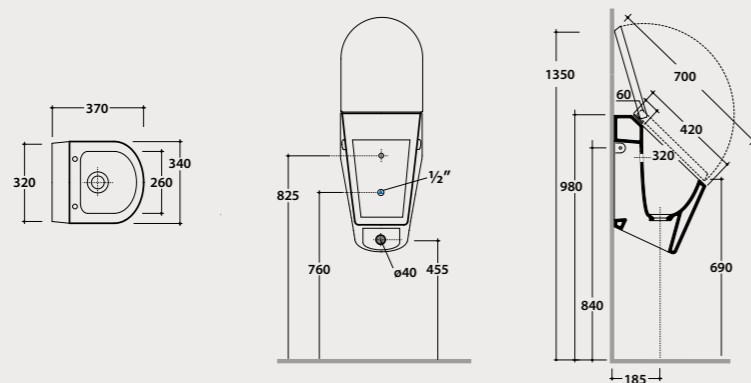

Pallet exp. pcs. 25
Europallet pcs. 20

Code
FO030BI **462,00**

Wall-hung urinal
with ccover
FORTY 30.34,5

Wall-hung urinal No Rim 30.34,5 cm with cover. Provided water supply and drainage system cod. VA014. Weight 17 Kg.