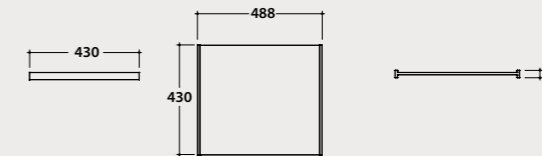

Tray
Da 43 cm

Lower tray in iroko wood for MT016BO and MT016AR shelves 43x48,8 h2,9 cm.
Weight 1,9 Kg.

Valet stand

Valet stand in matt black steel structure and black iroko wood or canaletto to walnut tray 30x16 h76 cm. Weight 4,2 Kg.