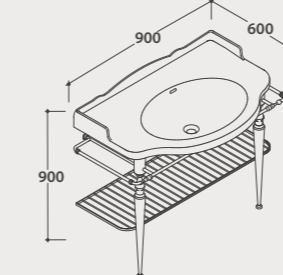

PAESTUM

Basin
110.60

Basin 110x60 h27 m. Wall-hung installation. Fixing kit included. Weight 35 Kg.

Code **PA022BI** Price € **900,00**

Pallet exp. pcs. 9
Europallet pcs. 6

Chromium-plated
towel rail

Front brass chromium-plated towel rail. Weight 2,2 Kg.

Code **PAPC22** Price € **576,00**

PAESTUM

Basin
90.56

Basin 90x56 h27 cm. Wall-hung installation. Fixing kit included. Weight 26 Kg.

Code **PA056BI** Price € **840,00**

Pallet exp. pcs. 9
Europallet pcs. 6

Chromium-plated
towel rail

Front brass chromium-plated towel rail. Weight 2,2 Kg.

Code **PAPC56** Price € **560,00**

Ceramic
leg

Ceramic leg for PA022 or PA056. Weight 9 Kg.

Code **PA075BI** Price € **220,00**
one piece

Ceramic
leg

Ceramic leg for PA022 or PA056. Weight 9 Kg.

Code **PA075BI** Price € **220,00**
one piece

Wall-hung structure
108.62

Brass chromium-plated wall-hung structure 108x62 h47 cm for basin PA022BI. Weight 11 Kg.

Code **PASC22** Price € **2.050,00**

Wall-hung structure
88.56

Brass chromium-plated wall-hung structure 88x56 h46 cm. For basin PA056BI. Weight 9 Kg.

Code **PASC56** Price € **1.840,00**

Floor mounted structure
105.59

Brass chromium-plated floor-mounted structure 105x59 h82 cm for basin PA022BI. Weight 13 Kg.

Code **PATC22** Price € **2.220,00**

Floor mounted structure
85.56

Brass chromium-plated floor-mounted structure 85x56 h83 cm. For basin PA056BI. Weight 12,5 Kg.

Code **PATC56** Price € **2.000,00**