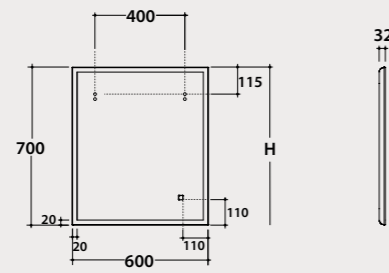

H =Recommended installation height 190 cm

Operation of the touch / dimmer button

Mirror 80.70

Mirror 80x70cm complete with perimeter LED strip 26 W.
Touch-sensitive switch with dimmer. 2176 Lumen. Weight 8 Kg.

SP015 809,00