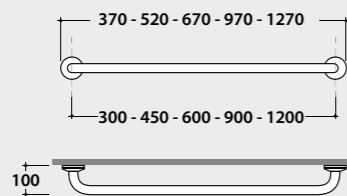

ACCESSORIES

Horizontal security grip

Horizontal security grip cm 30. Weight 0,5 Kg.

Horizontal security grip cm 45. Weight 0,6 Kg.

Horizontal security grip cm 60. Weight 0,9 Kg.

Horizontal security grip cm 90. Weight 1,3 Kg.

Horizontal security grip cm 120. Weight 1,6 Kg.