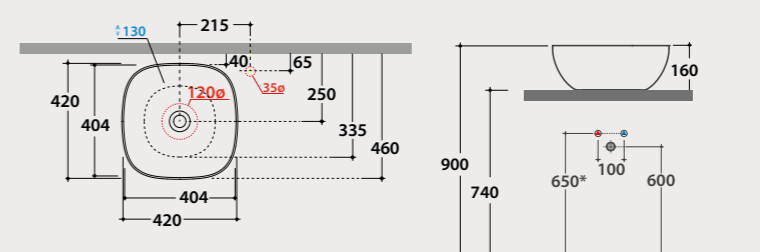

Basin
45.45

Basin 45x45 h16 cm. Sit-on installation. Weight 9 Kg.

Pallet Exp. pcs. 44
Euro pallet pcs. 26

Le Pietre B&C
B6Q45XX

Code Price €
B6Q45BI 412,00
B6Q45XX 618,00

Basin
42.42

Basin 42x42 h16 cm. Sit-on installation. Weight 8,5 Kg.