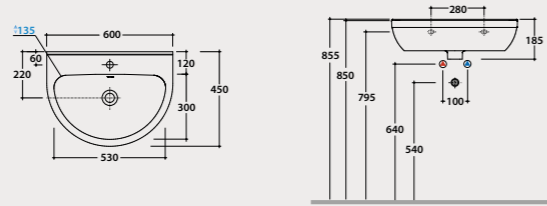

📌 Deep hygiene

◀ GR006BI - GR011BI
Floor mounted Wc and
bidet wall spaced
52 x 36
GRN55
Wall-hung basin
55 x 45

GRACE

Basin
60.45

Basin60x45 h18,5 cm. Wall-hung installation or on pedestal.
Weight 15 Kg.

Pallet exp. pcs. 44
Europallet pcs. 34