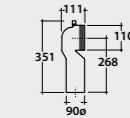

Adjustable elbow pipe for floor drain from 7 to 9 cm. Weight 0,3 Kg.

VA092 38,00

* Elbow pipe

Adjustable elbow pipe for floor drain from 10 a 13 cm. Weight 0,3 Kg.

VA093 32,00

* Floor drain connection

Floor drain connection, used in combination with the item/article VA092, from 14 to 31 cm for WC MULTI 2.0. Weight 0,4 Kg.