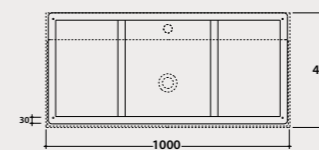

STRIPED depth 47 cm

Floor-standing structure 100.47

Floor-standing structure in matt powder coated steel 100x47 h78 cm. Weight 21,7 Kg.