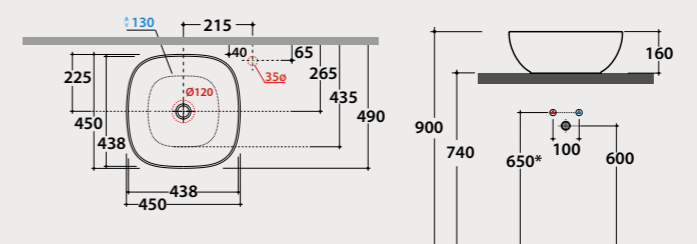

Pallet Exp. pcs. 44
Euro pallet pcs. 26

Le Pietre B&C
B6Q45XX

Code Price €
B6Q45BI 412,00
B6Q45XX 618,00

Basin
42.42

Basin 42x42 h16 cm. Sit-on installation. Weight 8,5 Kg.