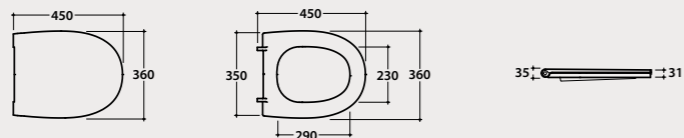

Pallet exp. pcs. 100
Europallet pcs. 80

• Elbow pipe

Adjustable elbow pipe for floor drain from 6 a 11 cm. Weight 0,3 Kg.