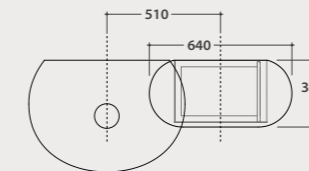

Recommended
washbasins

B6T37

B6T30

TE035