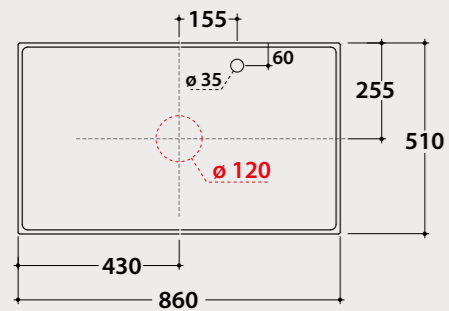

NEW!

GISELE

Technical Specifications for shelves Gisele 86 x 51 cm

GS8501XX

GS8502XX

GS8503XX

GS8504XX

GS8505XX