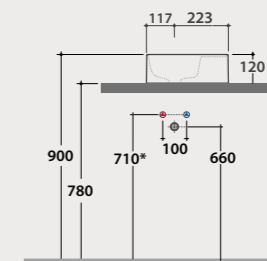

* For top installed tap

Also available without tap hole code: TE0340BI

Pallet Exp. pcs. 117
Euro pallet pcs. 90

Furniture in combination with this basin p. 167 and following

LT001LAR

Basin
4ALL 60.42

Basin 60x42 h16 cm. Sit-on installation. Fixing kit included. Weight 10 Kg.