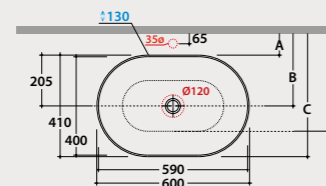

Wall installed tap	Top installed tap
A:	55	105
B:	260	310
C:	465	515
D:	355	410

* For top installed tap

Pallet Exp. pcs. 36
Euro pallet pcs. 36

Code Price €
B6060BI 398,00
B6060XX 597,00
B6060XX 696,00

Basin
60.36

Basin 60x36 h16 cm. Sit-on installation. Weight 9 Kg.