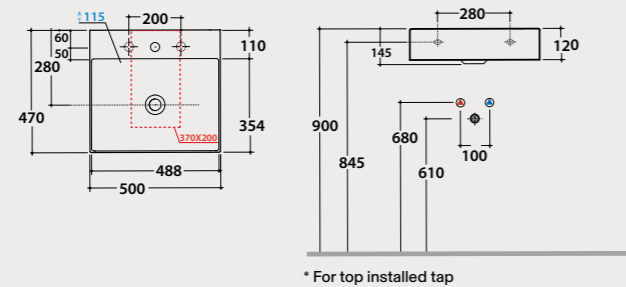

Also available without tap hole code: **B6R510BI**

Pallet Exp. pcs. 44
Euro pallet pcs. 36

Frontal brass
chromium-plated towel rail

Frontal brass chromium-plated towel rail 46x9 cm. Weight 0,5 kg.

PT003CR 174,00

Frontal matt black steel
towel rail

Frontal matt black steel towel rail 48,5x10 cm. Weight 0,9 kg.

OP003YAR 261,00

LE LASTRE

Basin
50.25

Basin 50x25 h12 cm. Wall-hung or sit-on installation. Fixing kit included.
Weight 9 Kg.