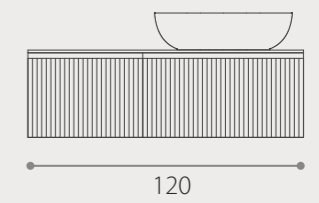

Code	Description cm	Finish	Qty	Price €
B6O60CC	Basin 60x41	Cachemire	1	597,00
LP3670DTE2	Linea unit 70x50 h36,8	Terra rossa Linea	1	1.416,00
LB3650STE2	Linea base 50x50 h 36,8	Terra rossa Linea	1	1.238,00
HO140GS	Top 120x50,5	Gray stone	1	1.421,00
				Tot. 4.672,00

The composition is customizable with all the washbasins proposed in combination with the **Linea** bases (on top shelf **Hoja**, the finishes available for the **Linea** units, are those proposed on pages 269 (Category 9 and Category 10). For the finishes and dimensions of the **Hoja** top, please see page 251. For installation fees see pages 255 to 259.