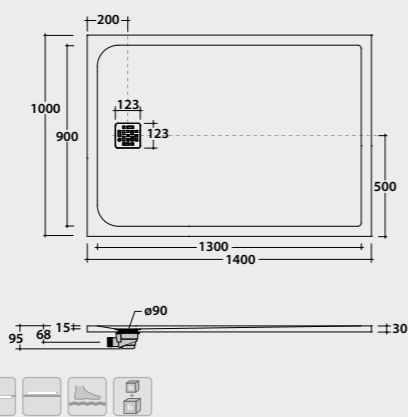

Shower tray
DOCCIAPIETRA 100.160

Shower tray 100x160 cm. Sit-on or floor-level installation.
Drain included.Reversible. Weight 40 Kg.

DP16100XXX 1.017,00

B+C DP16100XX 1.403,00