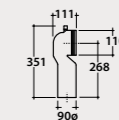

VA093 32,00

* Elbow pipe

Adjustable elbow pipe for floor drain from 13 to 16 cm. Weight 0,3 Kg.