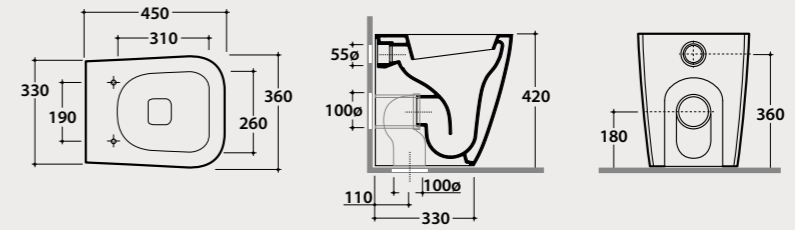

Pallet exp. pcs. 20
Europallet pcs. 16

Soft close seat-cover

Removable duroplast seat-cover with soft-closing system. Weight 3,5 Kg.