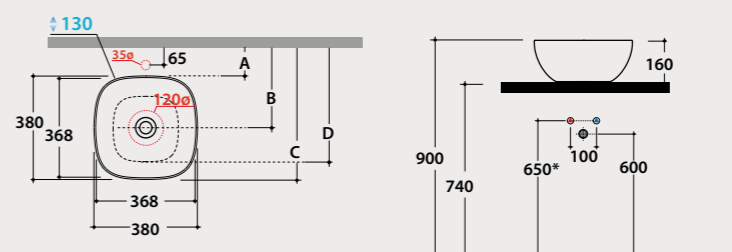

Pallet Exp. pcs. 44
Euro pallet pcs. 26

Le Pietre B&C R
B6Q43XX

Code Price €
B6Q43BI 400,00
B6Q43XX 600,00
B6Q43XX 700,00

Basin
38.38

Basin 38x38 h16 cm. Sit-on installation. Weight 7 Kg.