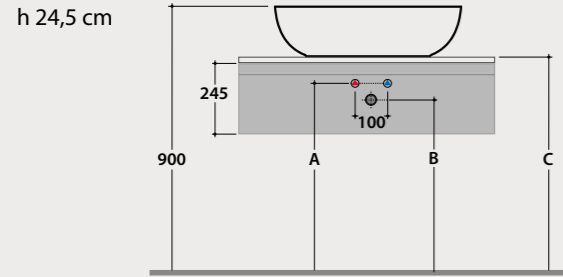

Suspended washbasin units Mari e Linea

Installation options and location of hydraulic systems

Top + sit-on Basins

For the installation and position of the hydraulic connections, the countertop washbasins above, follow the dimensions in the table below in relation to the reference diagrams.

Example:
Basin B6O62