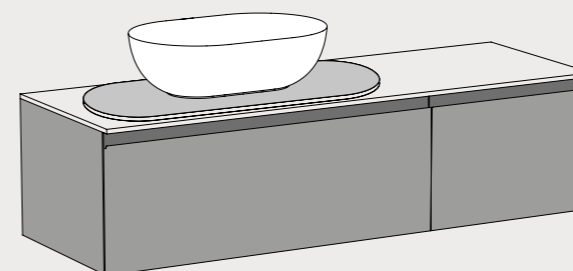

Shelves HOJA PLUS