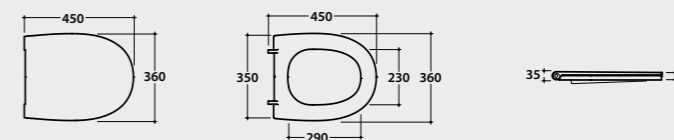

Pallet exp. pcs. 20
Europallet pcs. 16

In combination with bidet MD011

Soft close seat-cover

Removable duroplast seat-cover with soft-closing system. Weight 3 Kg.

Pallet exp. pcs. 100
Europallet pcs. 80

* Elbow pipe