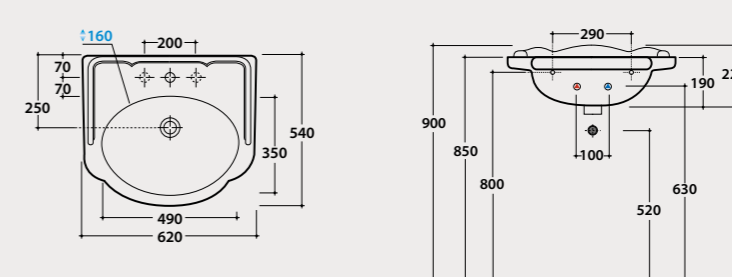

PAESTUM

Basin
62.54

Basin 62x54 h22 cm. Wall-hung installation. Fixing kit included. Weight 19 Kg.

Code Price €
PA057BI 393,00