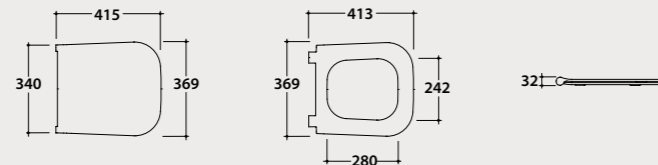

Soft close seat-cover

Removable duroplast seat-cover with soft-closing system. Weight 3,5 Kg.

Pallet exp. pcs. 100
Europallet pcs. 80

Flow reductor

Flow reductor

Anti-drip bend

Anti-drip bend for STS07. Weight 0,3 Kg.

NEW!