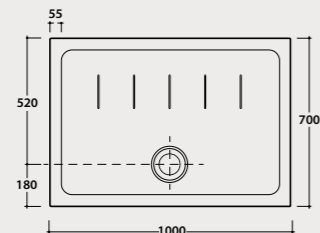

Shower tray DOCCIAVIVA 100.70

Shower tray 100x70 h4,5 cm. Sit-on or floor-level installation.
Weight 28 Kg.

Code **DV4100BI** Price € **301,00**

Pallet exp. pcs. 11*
Europallet pcs. 11*

Shower tray DOCCIAVIVA 120.70