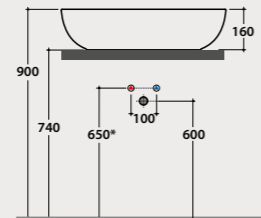

LE CIOTOLE

Basin
65.36

Basin 65x36 h16 cm. Sit-on installation. Weight 9,5 Kg.

	Wall installed tap	Top installed tap
A:	80	105
B:	260	285
C:	440	465
D:	340	365

* For top installed tap

Pallet Exp. pcs. 36
Euro pallet pcs. 27

Code Price €
B6065BI 416,00
B6065XX 624,00

Basin
60.41

Basin 60x41 h16 cm. Sit-on installation. Weight 9 Kg.