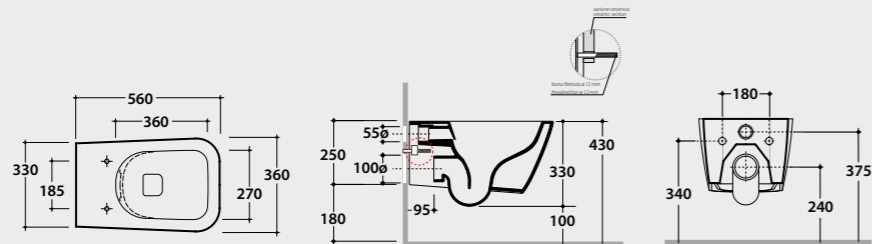

STONE

Wall-hung Wc 56.36

Wall-hung Wc No Rim 56x36 h33 cm. Average drain < 3 Lt. Fixing kit included. Weight 22 Kg.

Code **STS06BI** Price € **549,00**

Pallet exp. pcs.25
Europallet pcs.20

Soft close seat-cover

Removable duroplast seat-cover with soft-closing system. Weight 3,5 Kg.

Code **ST020BI** Price € **169,00**