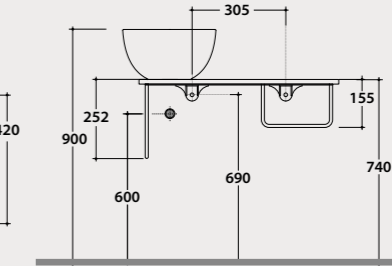

TILE

Wall-hanging structure with ceramic shelf 70.50

Wall-hanging structure in matt black steel 70x50 cm with washbasin shelf in ceramic. With central washbasin hole and wall installed tap. Weight 12,7 Kg.

Code **LT037LBI**

Price € **855,00**

Code **LT037LXX**

Price € **1.012,00**

Wall-hanging structure with ceramic shelf 70.50

Wall-hanging structure in matt black steel 70x50 cm with washbasin shelf in ceramic. With central washbasin hole and tap hole. Weight 12,7 Kg.

Code **LT038LBI**

Price € **855,00**

Code **LT038LXX**

Price € **1.012,00**

* For top installed tap

Ceramic shelf 64.30

Ceramic shelf for LT037L, LT038L, LT040L, LT041L. With matt black steel towel rail. Left or right installation. Weight 7,4 Kg.

Code **LT044LBI**

Price € **645,00**

Code **LT044LXX**

Price € **809,00**

Recommended washbasins

B6T37

B6T30

TE035

TILE

Wall-hanging structure 65.36

Wall-hanging structure in matt black steel 65x36 h25 cm with washbasin shelf in ceramic. With right washbasin hole and wall installed tap. Weight 12 Kg.

Code **OP007TBI**

Price € **1.527,00**

Code **OP007TXX**

Price € **1.872,00**

B6T37

B6T30

B6Q25

Wall-hanging structure 65.36

Wall-hanging structure in matt black steel 65x36 h25 cm with washbasin shelf in ceramic. With left washbasin hole and wall installed tap. Weight 12 Kg.

Code **OP008TBI**

Price € **1.527,00**

Code **OP008TXX**

Price € **1.872,00**

B6T37

B6T30

B6Q25

Recommended washbasins

B6T37

B6T30

B6Q25