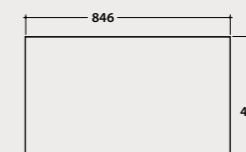

* Glass shelf OP044S to be ordered compulsorily

Glass shelf* 84,6.48,3

Shelf in back-painted glass 84,6x48,3 h 0,6 cm. Weight 6 Kg.

OP091SAR Matt black	1.242,00
OP091SBO White matt	1.242,00

OP044SAR Matt black	540,00
OP044SBO White matt	540,00