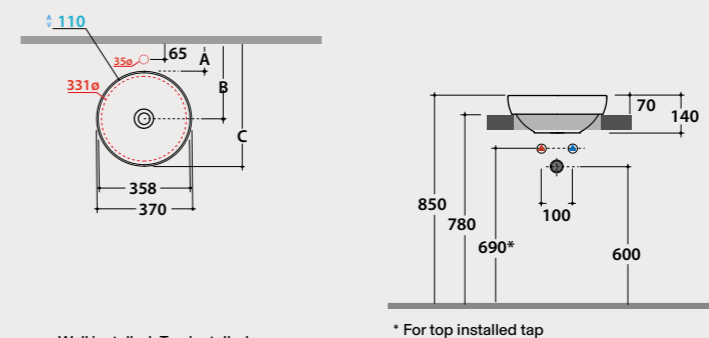

Furniture in combination with this basin p. 167 and following

OP001RAR

I PIANI

Basin
ø 37

Basin ø 37 h14 cm. Recessed installation. Weight 6 Kg.

	Wall installed tap	Top installed tap
A:	75	110
B:	260	295
C:	445	480