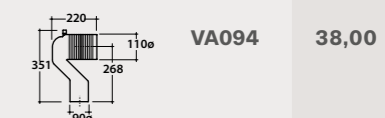

• Elbow pipe

Adjustable elbow pipe for floor drain from 6 a 12 cm. Weight 0,3 Kg.

• Elbow pipe

Adjustable elbow pipe for floor drain from 13 a 15 cm. Weight 0,3 Kg.

• Elbow pipe

Adjustable elbow pipe for floor drain from 16 a 20 cm. Weight 0,3 Kg.