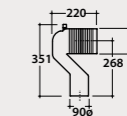

* Elbow pipe

Adjustable elbow pipe for floor drain from 18 to 24 cm. Weight 0,3 Kg.

Code
VA094 Price €
40,00