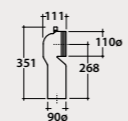

*Elbow pipe

Adjustable elbow pipe for floor drain from 13 to 16 cm. Weight 0,3 Kg.

VA093 32,00