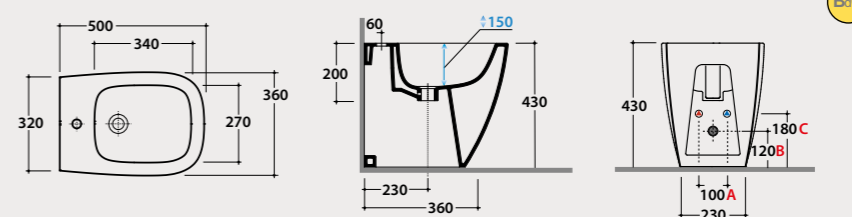

Floor mounted bidet 50.36

Floor mounted bidet 50x36 h43 cm MULTI . Back to wall installation. FISSAGGIIOGHOST® fixing kit included. Weight 23 Kg.

Pallet exp. pcs. 20
Europallet pcs. 16

Siphon

Easy installation siphon. Weight 0,5 Kg.