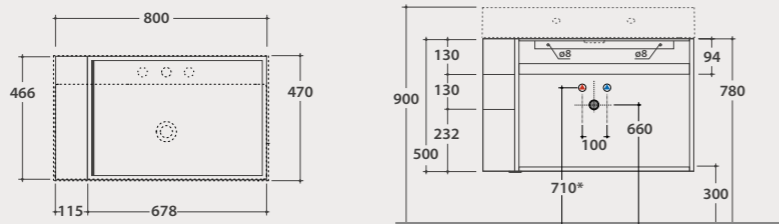

PLAIN

Wall-hanging structure 80.47

Wall-hanging structure 80x47 h50 cm with reversible open compartment in matt black steel and smoked glass top. Weight 21,5 Kg.

Code **OP001PAR** Price € **1.775,00**