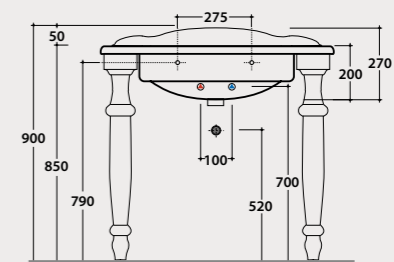

PAESTUM

Basin
110.60

Basin 110x60 h27 m. Wall-hung installation. Fixing kit included. Weight 35 Kg.

Code **PA022BI** Price € **900,00**

Pallet exp. pcs. 9
Europallet pcs. 6

Chromium-plated
towel rail

Front brass chromium-plated towel rail. Weight 2,2 Kg.

Code **PAPC22** Price € **576,00**

PAESTUM

Basin
90.56

Basin 90x56 h27 cm. Wall-hung installation. Fixing kit included. Weight 26 Kg.

Code **PA056BI** Price € **840,00**

Pallet exp. pcs. 9
Europallet pcs. 6

Chromium-plated
towel rail

Front brass chromium-plated towel rail. Weight 2,2 Kg.

Code **PAPC56** Price € **560,00**

Ceramic
leg

Ceramic leg for PA022 or PA056. Weight 9 Kg.

Code **PA075BI** Price € **220,00**
one piece

Ceramic
leg

Ceramic leg for PA022 or PA056. Weight 9 Kg.

Code **PA075BI** Price € **220,00**
one piece

Wall-hung structure
108.62

Brass chromium-plated wall-hung structure 108x62 h47 cm for basin PA022BI. Weight 11 Kg.

Code **PASC22** Price € **2.050,00**

Wall-hung structure
88.56

Brass chromium-plated wall-hung structure 88x56 h46 cm. For basin PA056BI. Weight 9 Kg.

Code **PASC56** Price € **1.840,00**

Floor mounted structure
105.59

Brass chromium-plated floor-mounted structure 105x59 h82 cm for basin PA022BI. Weight 13 Kg.

Code **PATC22** Price € **2.220,00**

Floor mounted structure
85.56

Brass chromium-plated floor-mounted structure 85x56 h83 cm. For basin PA056BI. Weight 12,5 Kg.

Code **PATC56** Price € **2.000,00**