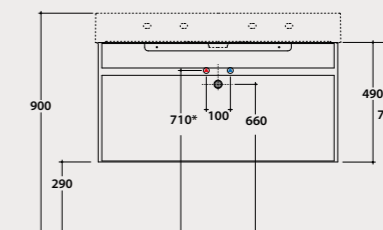

Wall-hanging structure 100.47

Wall-hanging in matt powder coated steel 100x47 h49 cm. Weight 18,4 Kg.

Glass shelf* 94,5.45,2

Shelf in back-painted glass 94,5x45,2 h 0,6 cm. Weight 6,3 Kg.

* Glass shelf OP040S to be ordered compulsorily