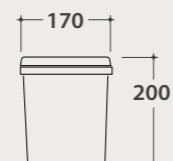

ACCESSOIRES

Container
32.31

Large drawer organizer 32x3 h9 cm. Weight 0,8 Kg.

Code Price €
OP001CAR 61,00

Container
32.24

Medium drawer organizer 32x24 h9 cm. Weight 0,5 Kg.Kg.

OP002CAR 36,00

Container
32.15

Small drawer organizer 32x15 h7 cm. Weight 0,4 Kg.

OP003CAR 34,00

Container
32.24

Container for lower drawer 32x24 h8,4 cm. Weight 0,4 Kg.

OP004CAR 84,00

Litter bin
17.17

Litter bin 17x17 h20 cm. Weight 0,5 Kg.

OP005CAR 30,00

Finishes and features of the furniture

Structures

BOB . RING . STRIPE . STRIPE+ . TILE . PLAIN . MATERIA

STRUTTURE, GAMBE E PIANI
Painted steel

Matt black AR White matt (for Stripe) BO

Cabinet and storage cabinets

BOB . STRIPE . STRIPE+ . PLAIN . MATERIA . GISELE

STORAGE DRAWER
Storage drawer with soft closing system, in matt lacquered MDF in one of the 18 "Bagno di Colore" colours.

BdC

BASE WITH DOOR
Base unit with door equipped with groove hand an soft-close system. In matt lacquered MDF in one of the 18 "Bagno di Colore" colours.

BdC

BASE UNIT WITH DRAWER
Base unit with large drawer and additional inside drawer equipped with groove hand and soft-close system. In matt lacquered MDF in one of the 18 "Bagno di Colore" colours.

BdC

BASE WITH DRAWER
Base unit with shaped drawer, integrated J-pull handle, and soft-close system. Made of gloss lacquered MDF, available in any of the 10 'Riflessi di Luce' colors

R

Shelves

STRIPE +

DEKTON®

Keranium
KE

Edora
ED

Bromo
BR

Countertop made of DEKTON®, a revolutionary material composed of porcelain, refined glass and natural quartz. It guarantees functionality and a remarkable aesthetic result: free of porosity, it is easy to clean and highly resistant to all types of scratches.

MATERIA accessories

MATERIA