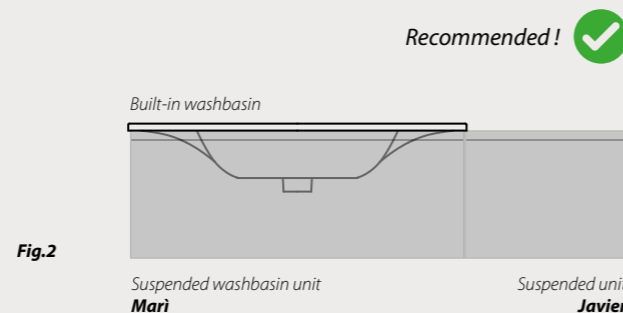

Built-in washbasins