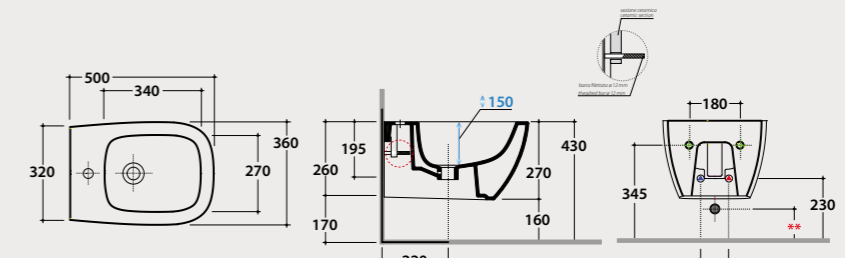

Pallet exp. pcs. 25
Europallet pcs. 20

** For installation with :
- Siphon a "S" - mm 140
- Siphon SF052 - mm120

Chromed push-open waste

Chromed push-open waste. Weight 0,5 Kg.

FI012CR 69,00

Push-open waste with ceramic top

Push-open waste with ceramic top. Weight 0,5 Kg.

FI012BI 120,00

Code Price €

Code Price €

GNS03BI 444,00

GN020BI 169,00

B+C GN020XX 312,00

VA132 8,00

GNS10BI 444,00