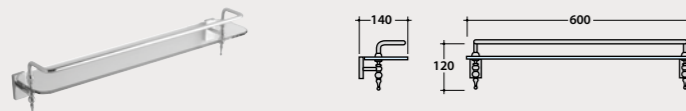

PAESTUM

Towel rail

Towel rail 40 cm. Weight 1,4 Kg.

Code Price €
PAAC44 190,00

Towel rail 60 cm. Weight 1,6 Kg.

PAAC45 220,00

Towel rail

Revolving towel rail. weight 1,4 Kg.

PAAC46 218,00

Shelf-holder

Shelf-holder with glass plane. Weight 1,6 Kg.

PAMC47 290,00

Technical information about Paestum furnishings

Materials

Chromed structures:

They are made in brass which is subsequently chrome-plated.

Cleaning instructions

All the above mentioned products must be cleaned by following the instructions here below:

Use a soft, slightly damp cloth. Avoid using grinding detergents or products that contain acetone, ammonia or solvents, furniture creams or waxes, alcohol or products for cleaning mirrors. We recommend that you also clean the mirror only with a damp cloth to prevent damage to the frame.