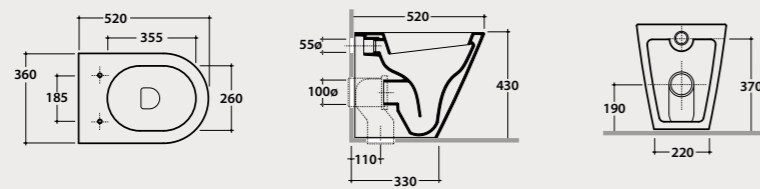

FORTY3

Floor mounted Wc 52.36

Floor mounted Wc 52x36 h43 cm. Average drain < 3 Lt. Back to wall installation. FISSAGGIOGHOST® fixing kit included. Weight 24 Kg.

Pallet exp. pcs. 20

Europallet pcs. 16