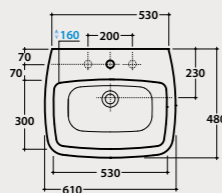

Basin
DAILY 61.48

Basin 61x48 h27 cm. Wall-hung installation or on suspended pedestal. Weight 16 Kg.

Code Price €
DA060BI 202,00