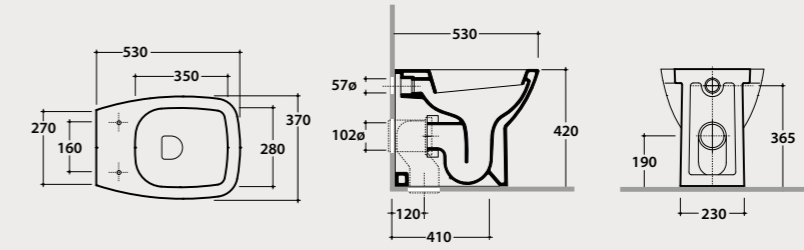

DAILY

Wall-hung Wc 53.37

Wall-hung No Rim 53x37 h33 cm. Average drain < 3 Lt. Fixing kit included. Weight 21 Kg.

Pallet exp. pcs. 25
Europallet pcs. 20

Code Price €
DAS03BI 309,00

DAILY

Floor mounted Wc 53.37

Floor mounted Wc 53x37 h42 cm. Average drain < 3 Lt. Back to wall installation. Fixing kit included. Weight 26 Kg.

Pallet exp. pcs. 20
Europallet pcs. 16

Code Price €
DA002BI 285,00

Soft close seat-cover

Removable duroplast seat-cover with soft-closing system. Weight 3 Kg.

Pallet exp. pcs. 100
Europallet pcs. 80

DAR20BI 172,00

Soft close seat-cover

Removable duroplast seat-cover with soft-closing system. Weight 3 Kg.

Pallet exp. pcs. 100
Europallet pcs. 80

DAR20BI 172,00

Flow reductor

Flow reductor

VA132 8,00

Anti-drip bend

Anti-drip bend for DAS03. Weight 0,3 Kg.

VA040 55,00

NEW!

Elbow pipe

Pipe for floor drain. Weight 0,3 Kg.

VA093 32,00

Pipe

Pipe 35 cm for wall drain 35 cm. Weight 0,2 Kg.

VA076 18,00

Flow reductor

Flow reductor

VA132 8,00

Wall-hung bidet 53.37

Wall-hung bidet 53x37 h30 cm. Fixing kit included. Weight 18 Kg.

Pallet exp. pcs. 25
Europallet pcs. 20

DAS09BI 309,00

Floor mounted bidet 53.37

Floor mounted bidet 53x37 h42 cm. Back to wall installation. Fixing kit included. Weight 22 Kg.

Pallet exp. pcs. 20
Europallet pcs. 16

DA010BI 285,00

Chromed push-open waste

Chromed push-open waste. Weight 0,5 Kg.

FI012CR 69,00

Push-open waste with ceramic top

Push-open waste with ceramic top. Weight 0,5 Kg.

FI012BI 120,00

Siphon

Easy installation siphon. Weight 0,5 Kg.

FI016 6,00

Push-open waste with ceramic top

Push-open waste with ceramic top. Weight 0,5 Kg.

FI012BI 120,00

Chromed push-open waste

Chromed push-open waste. Weight 0,5 Kg.

FI012CR 69,00