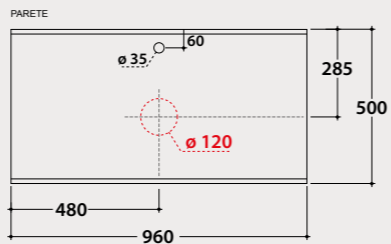

Technical Specifications for Tops

MT003XX

Matching and positioning of the suggested washbasins on the counter

BASIN CODE	WALL TAP	TAP ON SHELF	TAP ON BASINt
B6O60*	MT001XX	MT003XX	----
B6O62	MT001XX	MT003XX	----
B6O65	MT001XX	MT003XX	----
B6O50	MT001XX	MT003XX	----
B6O54	MT001XX	MT003XX	----
B6Q38	MT001XX	MT003XX	----
B6Q42	MT001XX	MT005XX	----
B6Q43	MT001XX	MT006XX	----
B6Q45	MT001XX	MT007XX	----
B6R53	MT001XX	MT003XX	----
B6R54*	MT001XX	MT004XX	----
B6R56	MT001XX	MT003XX	----
B6R60	MT001XX	MT003XX	----
B6R63	MT001XX	MT004XX	----
B6T30	MT001XX	MT003XX	----
TE035	MT001XX	MT003XX	----
B6T37	MT001XX	MT003XX	----
B6T42	MT001XX	MT008XX	----
B6T45	MT001XX	MT009XX	----
B6T48*	MT001XX	MT009XX	----
FO050	MT001XX	MT010XX	----
FO054	MT001XX	MT011XX	----
FO062	MT001XX	MT012XX	----
GE045	MT001XX	MT010XX	----
TF042	MT001XX	MT008XX	----
TF055	MT001XX	MT003XX	----
TF050	MT001XX	MT003XX	----
TFO60*	MT001XX	MT004XX	----
LAT50*	MT002XX	MT009XX	----
LAT41	MT001XX	MT003XX	----
LT061	MT001XX	MT013XX	----
TFO61	----	----	----
TF043	----	----	MT014XX
TF056	----	----	MT014XX
TF053	----	----	MT014XX