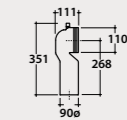

Removable duroplast seat-cover with soft-closing system. Weight 3,5 Kg.

Pallet exp pcs. 100
Euro pallet pcs. 80

Elbow pipe

Pipe for floor drain. Weight 0,3 Kg.

VA093 32,00

Pipe

Pipe 35 cm for wall drain. Weight 0,2 Kg.