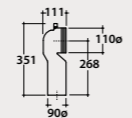

* Elbow pipe

Adjustable elbow pipe for floor drain from 10 a 12 cm. Weight 0,3 Kg.

VA093 32,00