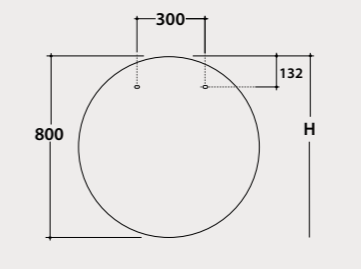

H =Recommended installation
height 200 cm

Luna Lamp

Led Lamp 12,5 W for mirror Ø 80. 1269 Lumen. Weight 0,6 Kg

LL019AR 111,00
Matt black

LL019AM 111,00
Aluminium
brill