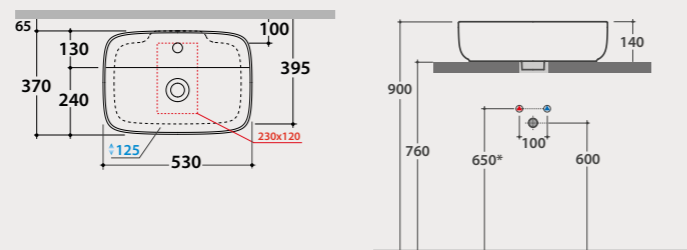

NEW!

Basin
KOI 55.36
design Federica Biasi

Basin 55x36 h14 cm. Sit-on installation. Weight 9,7 Kg.

* For top installed tap

Pallet Exp. pcs. 45
Euro pallet pcs. 36

Basin
KOI 53.37
design Federica Biasi

Basin 53x37 h14 cm. Sit-on installation. Weight 9,5 Kg.