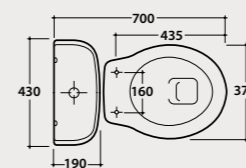

Ceramic bag-tank cistern

Ceramic bag-tank cistern 49x13 h43 cm. Weight 15 Kg.

Code **PA114BI** Price € **243,00**

Pallet exp. pcs. 44
Europallet pcs. 34