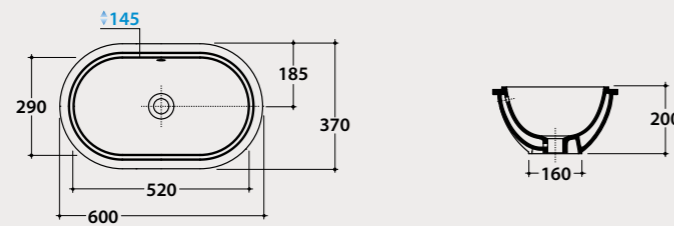

Pallet Exp. pcs. 36
Euro pallet pcs. 30

Under top basin SIBARI 57.43

Basin 57x43 h21 cm. Under-top installation. Fixing kit included . Weight 7,5 Kg.

Code
VA018BI Price €
250,00