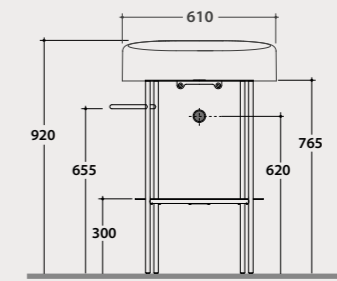

Combinable
washbasins

LT061

Continuous waste
with ceramic top

Continuous waste with ceramic top for basins without overflow. Weight 0,5 Kg.

FI024BI 120,00

Le Pietre B&C FI024XX 120,00

R FI024XX 150,00

Continuous chromed
waste

Continuous chromed waste for basins without overflow. Weight 0,5 Kg.

FI024CR 69,00

Continuous waste
with ceramic top

Continuous waste with ceramic top and matt black junction. For basins without overflow. Weight 0,5 Kg.

FI024ABI 140,00

Le Pietre B&C FI024AXX 140,00

R FI024AXX 175,00

Matt black siphon

Matt black siphon, round shape 1" 1/4. Weight 1,16 Kg.

RA051AR 290,00

Space-saving matt
black siphon

Space-saving matt black siphon, round shape 1" 1/4. Weight 1,16 Kg.

RA053AR 479,00