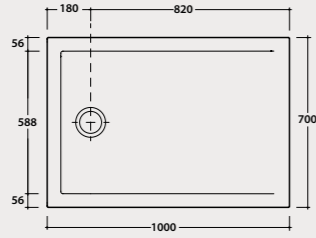

DOCCIATRE

Shower tray DOCCIATRE 100.70

Shower tray 100x70 h3 cm. Sit-on or floor-level installation. Weight 24 Kg.

Code **DTL100BI** Price € **380,00**

Pallet exp. pcs. 11*
Europallet pcs. 11*

Shower tray DOCCIATRE 120.70

Shower tray 120x70 h3 cm. Sit-on or floor-level installation. Weight 28 Kg.

Code **DTL120BI** Price € **450,00**