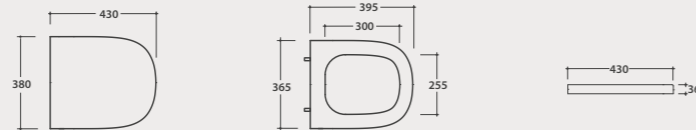

STOCKHOLM

Wall-hung Wc
58.37

Wall-hung No Rim Wc 58x37 h35 cm. Average drain < 3 Lt. Fixing kit included . Weight 20 Kg.

Pallet exp pcs. 25
Euro pallet pcs. 20

Soft close cover-seat

Removable duroplast seat-cover with soft-closing system. Weight 3,5 Kg.