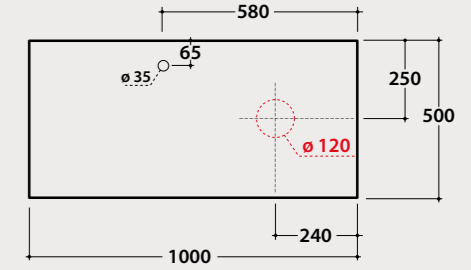

Technical Specifications for Tops

OP027SXX