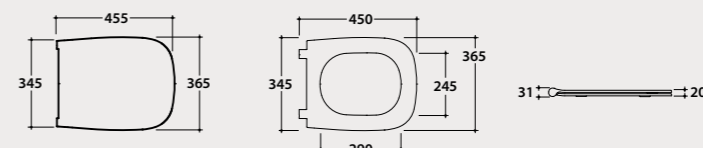

Pallet exp. pcs. 20
Europallet pcs. 16

Soft close seat-cover

Removable duroplast seat-cover with soft-closing system. Weight 3 Kg.

Pallet exp. pcs. 100
Europallet pcs. 80

* Elbow pipe

Adjustable elbow pipe for floor drain from 6 to 9 cm. Weight 0,3 Kg.