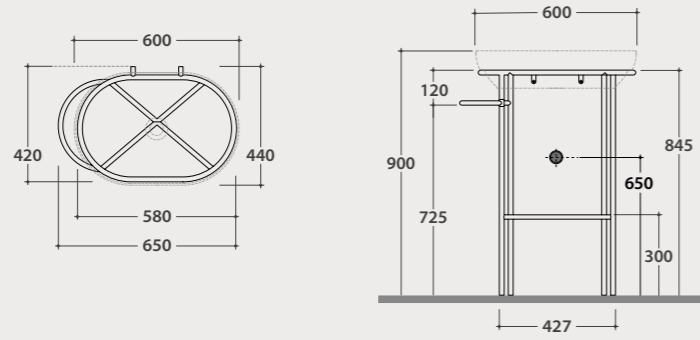

RING

Floor-standing structure 65.42

Floor-standing structure in matt black steel 65x42 h84,5 cm for recessed washbasin B6O61. With towel rail right or left. Weight 8 Kg.

Code **OP001RAR** Price € **1.496,00**