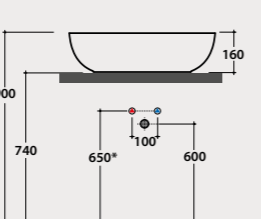

Wall installed tap	Top installed tap
A:	55	105
B:	260	310
C:	465	515
D:	355	410

* For top installed tap

Pallet Exp. pcs. 36
Euro pallet pcs. 36

Code Price €
B6060BI 398,00
B6060XX 597,00
B6060XX 696,00

Basin
60.36

Basin 60x36 h16 cm. Sit-on installation. Weight 9 Kg.