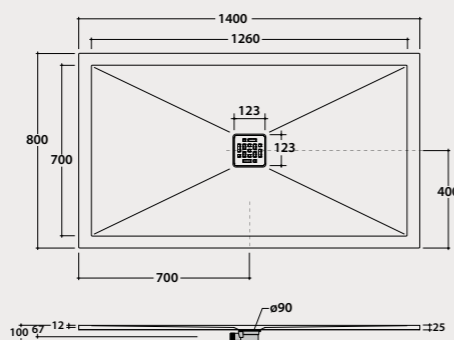

NEW!

Q.ty pallet pcs. 22

Shower tray
DOCCIAPIETRA 80.140

Shower tray 80x140 cm. Sit-on or floor-level installation.
Drain included.Reversible. Weight 24,26 Kg.

NEW!

Q.ty pallet pcs. 22

Code Price €

DP2508080501 414,00
White Drain Cover
DP2508080A501 393,00
Chrome Drain Cover