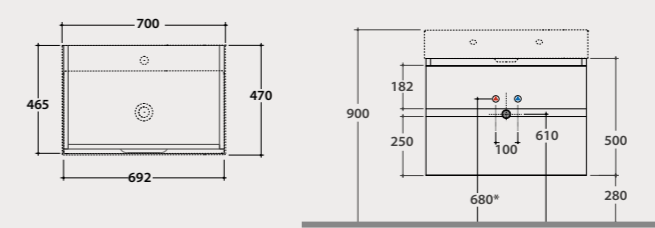

Base 70.47

Wall mounted cabinet in matt lacquered MDF 70x47 h 50 cm with two drawers. Complete with space-saving siphon. Weight 30 Kg.

BdC **OP021PXX** **1.360,00**