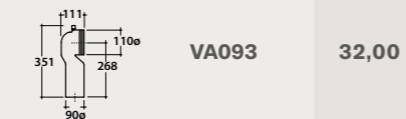

Pallet exp. pcs. 100
 Europallet pcs. 80

• Elbow pipe

Adjustable elbow pipe for floor drain from 6 a 11 cm. Weight 0,3 Kg.

• Elbow pipe

Adjustable elbow pipe for floor drain from 12 a 15 cm. Weight 0,3 Kg.