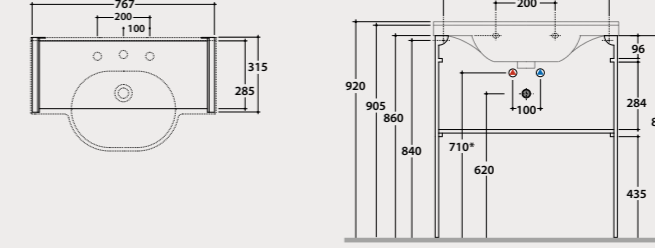

* For top installed tap

Wallhanging structure
MODE 76,7,31,5

Wallhanging structure in black matt steel 76,7x31,5 h42 cm. For basin ME080. Weight 11 Kg.

Code
ME002SAR Price €
929,00