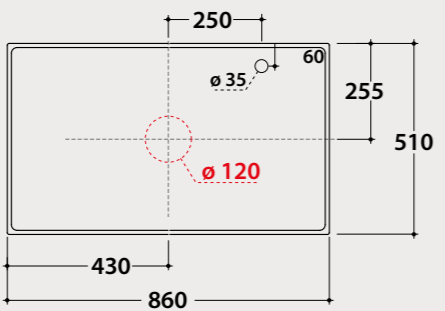

Technical Specifications for shelves Gisele 86 x 51 cm

GS8508XX

Matching and positioning of the suggested washbasins on the counter

BASIN CODE	WALL TAP	TAP ON SHELF	TAP ON BASIN
B6O50	GS8501XX	GS8502XX	----
B6O54	GS8501XX	GS8502XX	----
B6O60	GS8501XX	GS8502XX	----
B6O62	GS8501XX	GS8502XX	----
B6O65	GS8501XX	GS8502XX	----
B6Q38	GS8501XX	GS8502XX	----
B6Q42	GS8501XX	GS8508XX	----
B6Q43	GS8501XX	GS8506XX	----
B6Q45	GS8501XX	GS8507XX	----
B6R53	GS8501XX	GS8502XX	----
B6R56	GS8501XX	GS8502XX	----
B6R54	GS8501XX	GS8502XX	----
B6R60	GS8501XX	GS8502XX	----
B6R63	GS8501XX	GS8502XX	----
B6T30	GS8501XX	GS8502XX	----
B6T37	GS8501XX	GS8502XX	----
B6T42	GS8501XX	GS8504XX	----
B6T45	GS8501XX	GS8505XX	----
B6T48	GS8501XX	GS8506XX	----
FO050	GS8501XX	----	----
FO054	GS8501XX	GS8509XX	----
FO062	GS8501XX	----	----
GE045	GS8501XX	----	----
TF042	GS8501XX	GS8504XX	----
TF055	GS8501XX	GS8502XX	----
TFO60	GS8501XX	GS8503XX	----
LAT41	GS8501XX	GS8502XX	----
LT061	GS8501XX	GS8508XX	----
TE035	GS8501XX	GS8502XX	----
TF050	GS8501XX	GS8502XX	----
TFO61	----	----	GS8510XX
TF043	----	----	GS8510XX
TF053	----	----	GS8510XX
TF056	----	----	GS8510XX