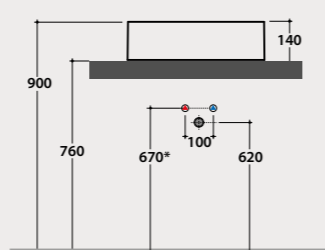

I CLASSICI

Basin
60.37

Basin 60x37 h14 cm. Sit-on installation. Weight 14 Kg.

Code
FO062BI Price €
445,00

* For top installed tap

	Wall installed tap	Top installed tap
A:	75	110
B:	260	295
C:	445	480

Pallet Exp. pcs. 44
Euro pallet pcs. 34

Basin
55.37

Basin 55x37 h14 cm. Sit-on installation. Weight 13,5 Kg.

Code
FO054BI Price €
417,00