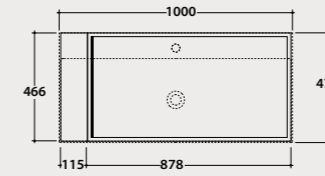

Code Price €

1.256,00

Base
100.47

Wall mounted cabinet in matt lacquered MDF 100x47 h 50 cm with two drawers. Complete with space-saving siphon. Weight 37,6 Kg. **OP020PXX**

1.660,00

Overall dimensions with open drawer : 78 cm