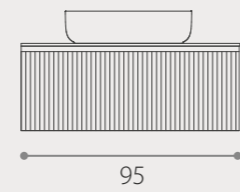

Code	Description cm	Finish	Qty	Price €
TF055BO	Basin 55x36	Bianco opaco	1	576,00
LP3695MSI2	Linea unit 95x50 h36,8	Sabbia Linea	1	1.878,00
HO105GS	Top 95x50,5	Gray stone	1	1.096,00
				Tot. 3.550,00

The composition is customizable with all the washbasins proposed in combination with the **Linea** bases (on top shelf **Hoja**, the finishes available for the **Linea** units, are those proposed on pages 269 (Category 9 and Category 10). For the finishes and dimensions of the **Hoja** top, please see page 251. For installation fees see pages 255 to 259.