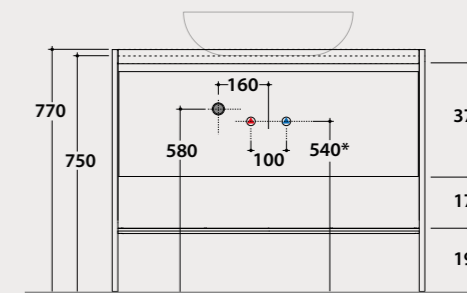

* For top installed tap

Lower tray 97,6.46,6

One spare lower tray in white matt glass 97,6x46,6 h 0,6 cm. Weight 6 Kg.

MT016BO 271,00

Storage cabinet* 95.50

Storage cabinet in MDF 95x50 h37 cm. Complete with space-saving siphon Weight 29,5 Kg.

BdC MT018XX 1.935,00