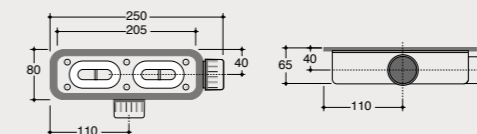

Repair Kit

Repair kit

DPKITXXX 209,00

Cleaning detergent

Cleaning detergent for DOCCIAPIETRA (1 lt)

DET01 45,00