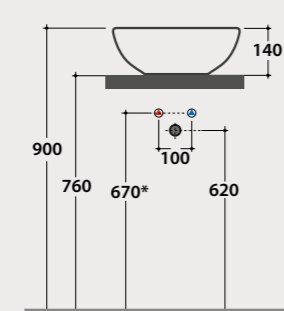

I TUTTOFARE

Basin
FREE Ø 40

Basin Ø 40 h14 cm. Sit-on installation. Ceramic drain included. Weight 7,5 Kg.