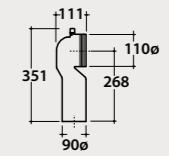

ACCESSOIRES

Elbow pipe Adjustable elbow pipe for floor drain. Output can be combined with fittings up to ø.90. Weight 0,3 Kg.

Elbow pipe Adjustable elbow pipe for floor drain. Output can be combined with fittings up to ø.90. Weight 0,3 Kg.