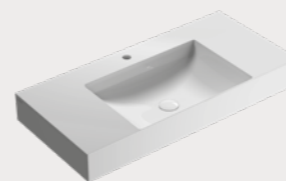

OP012YAR **231,00**

LE LASTRE

Basin
100.47

Basin 100x47 h12 cm. Wall-hung or sit-on installation.
Fixing kit included. Weight 27 Kg.

Code Price €
B6R101BI **654,00**
B6R101XX **965,00**

Also available without tap hole code: **B6R1010BI**