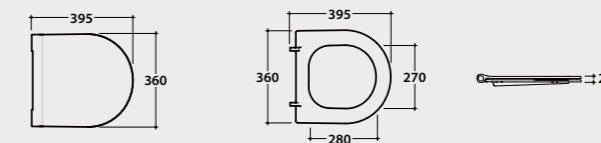

Soft close seat-cover

Removable duroplast seat-cover with soft-closing system. Weight 3,5 Kg.

Pallet exp. pcs. 100

Europallet pcs. 80

* Elbow pipe

Adjustable elbow pipe for floor drain da 6 a 18 cm. Weight 0,3 Kg.

VA092

38,00

* Elbow pipe

Raccordo per scarico a pavimento 20 cm. Weight 0,3 Kg.

VA093

32,00

* Elbow pipe

Adjustable elbow pipe for floor drain da 18 a 24 cm. Weight 0,3 Kg.

VA094

38,00

Pipe

Pipe 35 cm, ø 110 for wall drain. Weight 0,2 Kg.

VA076

18,00