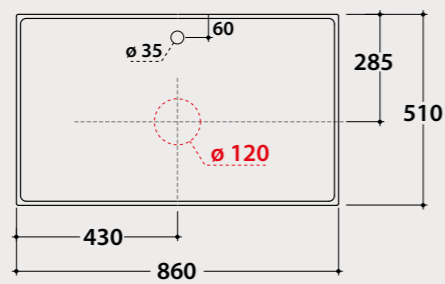

NEW!

GISELE

Technical Specifications for shelves Gisele 86 x 51 cm

GS8501XX

GS8502XX

GS8503XX

GS8504XX

GS8505XX