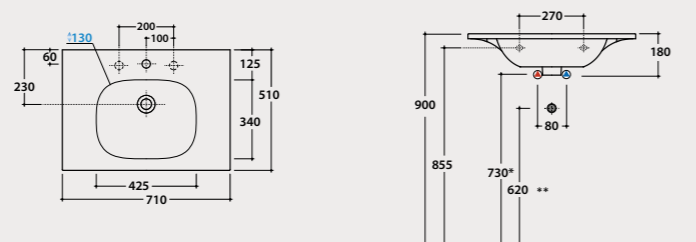

Basin
BOULEVARD
71.51
design angelettiruzza

Basin 71x51 h18 cm. Wall-hung installation or on wall-hung cabinet.
Fixing kit included. Weight 19 Kg.

Code **BL071BI** Price € **629,00**
B+C **BL071XX** **944,00**
R **BL071XX** **1.101,00**

* For top installed tap
** 700 for installation on MR3670,LP3670 with siphon RA054CR

Pallet Exp. pcs. 20
Euro pallet pcs. 17

Furniture in combination with this basin p. 167 and following