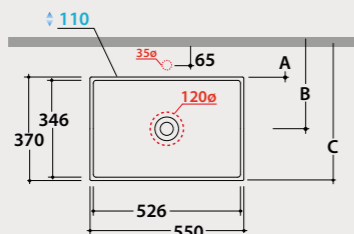

* For top installed tap

	Wall installed tap	Top installed tap
A:	75	110
B:	260	295
C:	445	480

Pallet Exp. pcs. 44
Euro pallet pcs. 34

Basin
50.37

Basin 50x37 h14 cm. Sit-on installation. Weight 12,5 Kg.

Code
FO050BI Price €
404,00