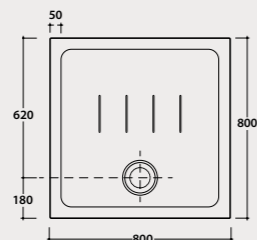

Pallet exp. pcs. 11*
Europallet pcs. 11*

DOCCIAVIVA H4,5

Shower tray DOCCIAVIVA 100.80

Shower tray 100x80 h4,5 cm. Sit-on or floor-level installation.
Weight 33 Kg.

Code **DV4101BI** Price € **347,00**

Pallet exp. pcs. 11*
Europallet pcs. 11*