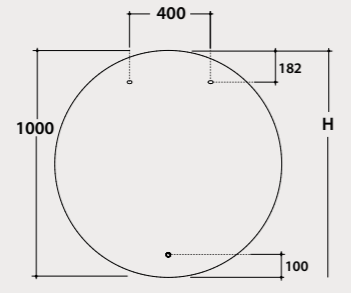

H =Recommended installation height 220 cm

Operation of the touch / dimmer button

HULA HOOP backlight

Mirror Ø 80 polished edge

Round mirror ø80 cm polished edge. Complete with strip led backlight 23W and touch-sensitive switch with dimmer. 2036 Lumen. Weight 6 Kg.

Code **SP023** Price € **543,00**