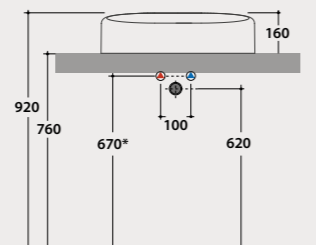

* For top installed tap

Pallet Exp. pcs. 44
Euro pallet pcs. 34

LT061BI 528,00

Le Pietre LT061XX 792,00

R LT061XX 924,00

Basin
BONSAI
34.19

Basin 34x19 h12 cm with top tap. One tap hole. Sit-on installation. Weight 4,8 Kg.