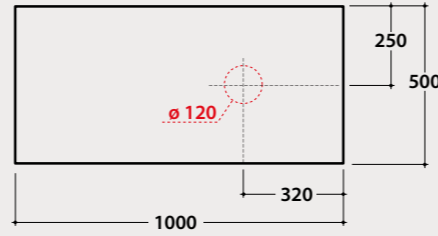

Technical Specifications for Tops

OP011SXX