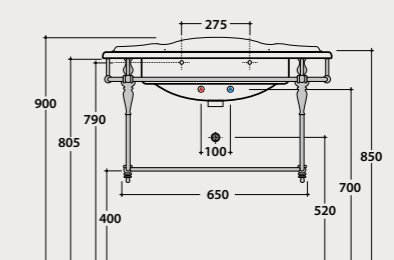

PAESTUM

Basin
110.60

Basin 110x60 h27 m. Wall-hung installation. Fixing kit included. Weight 35 Kg.

Code **PA022BI** Price € **900,00**

Pallet exp. pcs. 9
Europallet pcs. 6

Chromium-plated
towel rail

Front brass chromium-plated towel rail. Weight 2,2 Kg.

Code **PAPC22** Price € **576,00**

PAESTUM

Basin
90.56

Basin 90x56 h27 cm. Wall-hung installation. Fixing kit included. Weight 26 Kg.

Code **PA056BI** Price € **840,00**

Pallet exp. pcs. 9
Europallet pcs. 6

Chromium-plated
towel rail

Front brass chromium-plated towel rail. Weight 2,2 Kg.

Code **PAPC56** Price € **560,00**

Ceramic
leg

Ceramic leg for PA022 or PA056. Weight 9 Kg.

Code **PA075BI** Price € **220,00**
one piece

Ceramic
leg

Ceramic leg for PA022 or PA056. Weight 9 Kg.

Code **PA075BI** Price € **220,00**
one piece

Wall-hung structure
108.62

Brass chromium-plated wall-hung structure 108x62 h47 cm for basin PA022BI. Weight 11 Kg.

Code **PASC22** Price € **2.050,00**

Wall-hung structure
88.56

Brass chromium-plated wall-hung structure 88x56 h46 cm. For basin PA056BI. Weight 9 Kg.

Code **PASC56** Price € **1.840,00**

Floor mounted structure
105.59

Brass chromium-plated floor-mounted structure 105x59 h82 cm for basin PA022BI. Weight 13 Kg.

Code **PATC22** Price € **2.220,00**

Floor mounted structure
85.56

Brass chromium-plated floor-mounted structure 85x56 h83 cm. For basin PA056BI. Weight 12,5 Kg.

Code **PATC56** Price € **2.000,00**