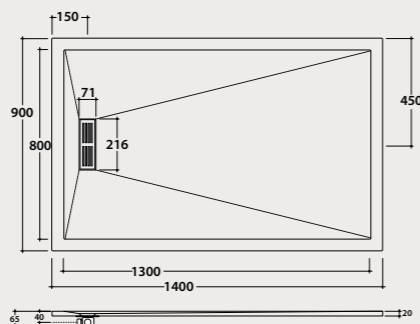

DOCCIAPIETRA H2

Shower tray
DOCCIAPIETRA 90.90

Shower tray 90x90 cm. Sit-on or floor-level installation.
Drain included. Reversible. Weight 21,6 Kg.

Code Price €
DP209090XXX 782,00

Shower tray
DOCCIAPIETRA 90.100

Shower tray 90x100 cm. Sit-on or floor-level installation.
Drain included. Reversible. Weight 25,2 Kg.

Code Price €
DP210090XXX 829,00

Shower tray
DOCCIAPIETRA 90.120

Shower tray 90x120 cm. Sit-on or floor-level installation.
Drain included. Reversible. Weight 28,8 Kg.

Code Price €
DP212090XXX 910,00

Shower tray
DOCCIAPIETRA 90.140

Shower tray 90x140 cm. Sit-on or floor-level installation.
Drain included. Reversible. Weight 34,2 Kg.

Code Price €
DP214090XXX 992,00

DOCCIAPIETRA H2

Drain cover

Drain cover (replacement).

Code Price €
DP011XXX 63,00

Drain kit

Drain kit for DOCCIAPIETRA H2 (replacement).

Code Price €
DP012 107,00

Repair Kit

Repair kit

Code Price €
DPKITXXX 209,00

Cleaning detergent

Cleaning detergent for DOCCIAPIETRA (1 lt)

Code Price €
DET01 45,00

Tekorstone®

TekorStone® is a technologically advanced composite material, created by the fusion of valuable natural mineral fillers of different granulometries, high purity polymers and monomers. It is a printable, resistant and hygienic material, very pleasant to the eye and touch. A contemporary finish for a high performance material that finds its most striking peculiarity in the similarity with natural stones.

Colours available

TekorStone®

506

507

508

509

510

Bianco

Grigio

Beige

Nero

Tortora

Code composition

To order a shower tray DOCCIAPIETRA H2 it is necessary to indicate the product code followed by the color code.

Example: DOCCIAPIETRA H2 70.90 (70x90 cm)

Cod. DP209070XXX (XXX = color code)

color Bianco Cod. 506

Code composition :