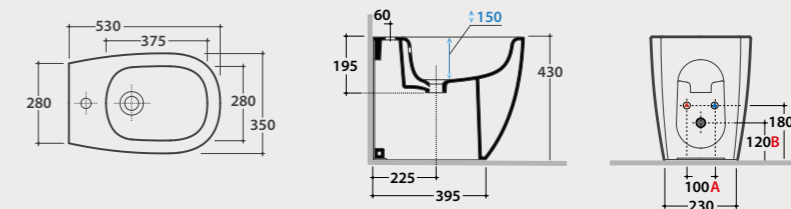

Pallet exp. pcs. 20
Europallet pcs. 16

DN009BI 394,00
DN009XX 591,00

Siphon

Easy installation siphon. Weight 0,5 Kg.

FI016 6,00

Push-open waste with ceramic top

Push-open waste with ceramic top. Weight 0,5 Kg.

FI012BI 120,00

FI012XX 120,00

Chromed push-open waste

Chromed push-open waste. Weight 0,5 Kg.

FI012CR 69,00