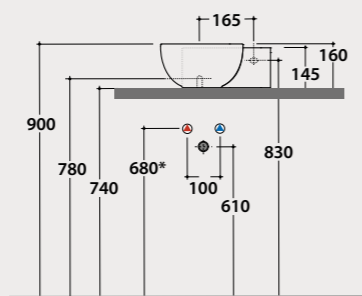

* For top installed tap

Pallet Exp. pcs. 108
Euro pallet pcs. 108

Basin
40.32

Basin 40x32 h16 cm. Wall-hung or sit-on installation. Fixing kit included. Weight 7 Kg.

Code
TE040BI Price €
433,00

* For top installed tap

Pallet Exp. pcs. 91
Euro pallet pcs. 76

Basin
ø 38 h21

Basin ø 38 h21 cm. Sit-on installation. Weight 8,5 Kg.

Code
TE038BI Price €
552,00

* For top installed tap

Pallet Exp. pcs. 42
Euro pallet pcs. 42

Basin
ø 35