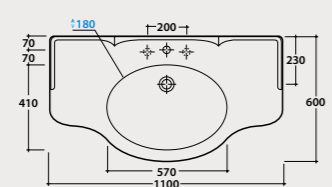

Wall-hung structure
108.62

Brass chromium-plated wall-hung structure 108x62 h47 cm for basin PA022BI. Weight 11 Kg.

Code **PASC22** Price € **2.050,00**

Wall-hung structure
88.56

Brass chromium-plated wall-hung structure 88x56 h46 cm. For basin PA056BI. Weight 9 Kg.

Code **PASC56** Price € **1.840,00**