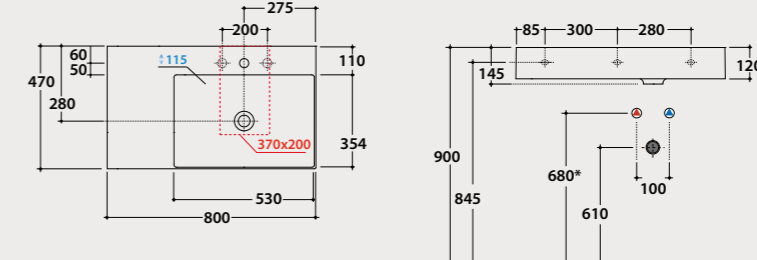

* For top installed tap

Also available without tap hole code: **B6R80D0BI**

Pallet Exp. pcs. 32
Euro pallet pcs. 28

Frontal brass
chromium-plated towel rail

Frontal brass chromium-plated towel rail 75x9 cm. Weight 0,6 kg.

PT001CR 207,00

Frontal matt black steel
towel rail

frontal matt black steel towel rail 78,5x10 cm. Weight 1,2 kg.

OP001YAR 211,00

Furniture in combination
with this basin p. 167 and
following

OP080S

OP081S

OP001PAR

OP007PXX

Basin
70.47

Basin 70x47 h12 cm. Wall-hung or sit-on installation. Fixing kit included.
Weight 17 Kg.