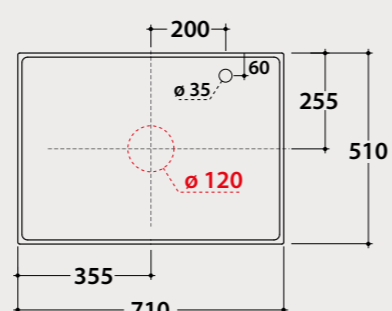

GS7006XX

BASIN CODE	WALL TAP	TAP ON SHELF	TAP ON BASIN
B6O50	GS7001XX	GS7002XX	----
B6O54	GS7001XX	GS7002XX	----
B6O60	GS7001XX	GS7002XX	----
B6O62	GS7001XX	GS7002XX	----
B6O65	GS7001XX	GS7002XX	----
B6Q38	GS7001XX	GS7002XX	----
B6Q42	GS7001XX	GS7008XX	----
B6Q43	GS7001XX	GS7006XX	----
B6Q45	GS7001XX	GS7007XX	----
B6R53	GS7001XX	GS7002XX	----
B6R56	GS7001XX	GS7002XX	----
B6R54	GS7001XX	GS7002XX	----
B6R60	GS7001XX	GS7002XX	----
B6R63	GS7001XX	GS7002XX	----
B6T30	GS7001XX	GS7002XX	----
B6T37	GS7001XX	GS7002XX	----
B6T42	GS7001XX	GS7004XX	----
B6T45	GS7001XX	GS7005XX	----
B6T48	GS7001XX	GS7006XX	----
FO050	GS7001XX	----	----
FO054	GS7001XX	----	----
FO062	GS7001XX	----	----
GE045	GS7001XX	----	----
TF042	GS7001XX	GS7004XX	----
TF055	GS7001XX	GS7002XX	----
TFO60	GS7001XX	GS7003XX	----
LAT41	GS7001XX	GS7002XX	----
LT061	GS7001XX	GS7008XX	----
TE035	GS7001XX	GS7002XX	----
TF050	GS7001XX	GS7002XX	----
TFO61	----	----	GS7009XX
TF043	----	----	GS7009XX
TF053	----	----	GS7009XX
TF056	----	----	GS7009XX