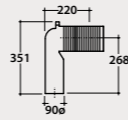

Pallet exp. pcs. 20
Europallet pcs. 16

Soft close seat-cover

Removable duroplast seat-cover with soft-closing system. Weight 3 Kg.

Pallet exp. pcs. 100
Europallet pcs. 80

* Elbow pipe

Adjustable elbow pipe for floor drain from 6 to 11 cm. Weight 0,3 Kg.