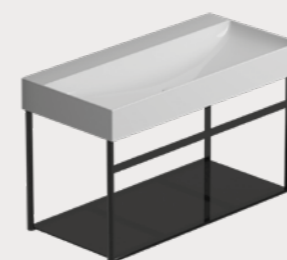

Glass shelf* 94,5.45,2

Shelf in back-painted glass 94,5x45,2 h 0,6 cm. Weight 6,3 Kg.