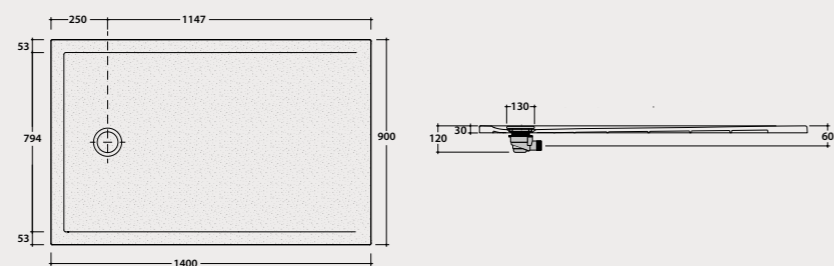

Pallet exp. pcs. 11*
Europallet pcs. 11*

Chromed Drain

Chromed Siphoned Drain for Shower trays DOCCIAVIVA H 4,5, DOCCIATRE and DOCCIATRE PLUS. ø 90. Drainage Capacity 30 l/m

Drain with Stone Effect Ceramic Cover

Drain with Stone Effect Ceramic Cover for Shower trays DOCCIATRE PLUS. ø 90. Drainage Capacity 30 l/m

Siphonic drain with Flush Cover

Drain with Polypropylene cover for Shower Trays DOCCIATRE and DOCCIATRE PLUS

NEW!

Code Price €

DTP122BP 550,00
Stone White
DTP122GP 632,00
Stone Gray
DTP122NP 632,00
Stone Black

DTP142BP 680,00
Stone White
DTP142GP 785,00
Stone Gray
DTP142NP 785,00
Stone Black

DS009 65,00

DVR2BP 110,00
Stone White

DVR2GP 110,00
Stone Grey

DVR2NP 110,00
Stone Black

DVR3 80,00