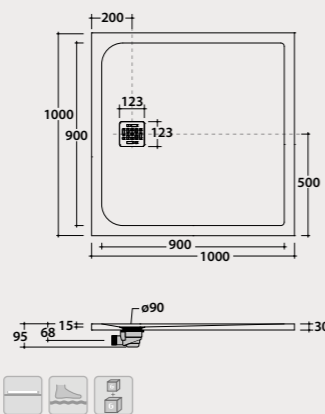

Shower tray
DOCCIAPIETRA 100.100

Shower tray 100x100 cm. Sit-on or floor-level installation.
Drain included.Reversible. Weight 25 Kg.

Code Price €

DP10100XXX 774,00

B+C DP10100XX 1.068,00

Shower tray
DOCCIAPIETRA 100.120