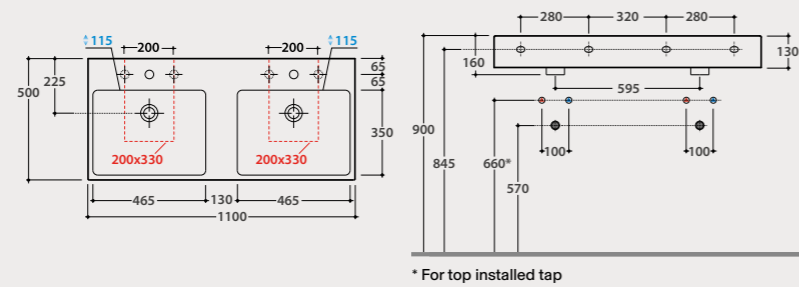

- 1 Resistance
- 2 Bright colour
- 3 Deep hygiene
- 4 Easy to clean

I CLASSICI

Basin
110.50

Basin 110x50 h13 cm with double sink. Wall-hung or sit-on installation. Fixing kit included . Weight 31 Kg.

Code Price €
SCQ110BI 852,00
SCQ110XX 1.248,00