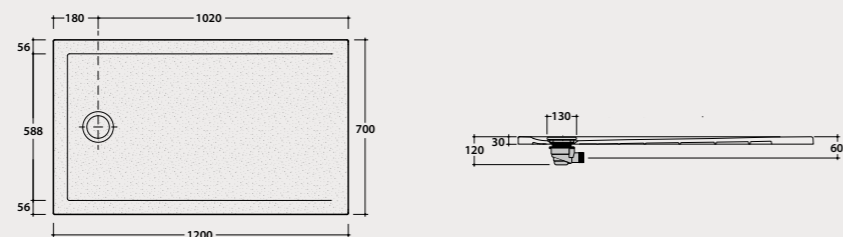

Pallet exp. pcs. 11*
Europallet pcs. 11*

Shower tray
DOCCIATRE PLUS 120.70

Shower tray stone effect with Anti-Slip Finish. 120x70 h3 cm.
Sit-on or floor-level installation. Weight 28 Kg.

Code **DTP120BP** Price € **523,00**
Stone White Price € **600,00**
DTP120GP Price € **600,00**
Stone Gray Price € **600,00**
DTP120NP Price € **600,00**
Stone Black