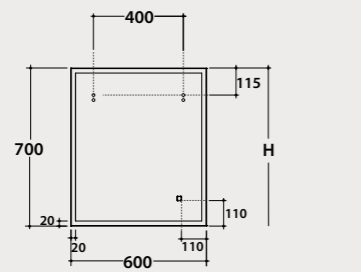

SP016 743,00

H =Recommended installation height 190 cm

Operation of the touch / dimmer button

▲ SP006
Mirror
60 x 70 cm

Hula Hoop

▲ SP020
Mirror
Ø 60 cm

HULA HOOP with Lamp Lamp

Mirror Ø 120
polished edge