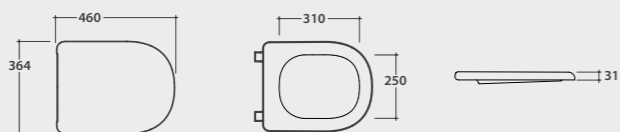

Pallet exp pcs. 100
Euro pallet pcs. 80

Anti-drip bend

Anti-drip bend for LTS02. Weight 0,3 Kg.

NEW!