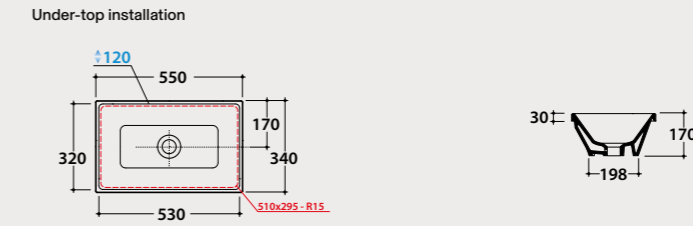

Pallet Exp. pcs. 50
Euro pallet pcs. 40

Fixing kit for under top basins

Fixing kit for under top basins.

Code Price €
FKSG5 10,00