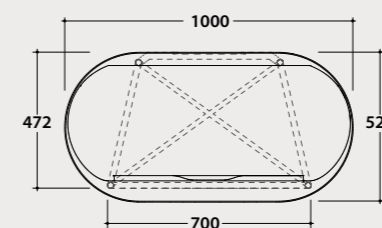

Storage cabinet*
98.40

Storage cabinet in matt lacquered MDF 98x40 h31 cm with one drawer.
Weight 31 Kg.

B&C OPN23BXX 2.086,00