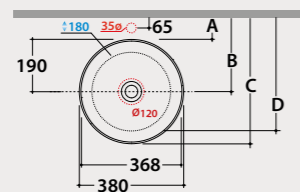

* For top installed tap

Pallet Exp. pcs. 42
Euro pallet pcs. 42