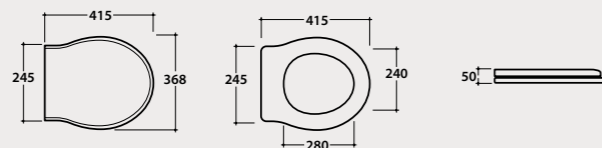

Pallet exp. pcs.100 Europallet pcs.80

Wooden seat-cover

For Wc cod. PAS03, PA025, PA001, PA002, PA003, PA004

Wooden seat cover with chrome-plated hinges and soft closing system. Oak finishing. Weight 3 Kg.

PS20RN 300,00

Oak BLACK

PS20RB 300,00

Oak WHITE