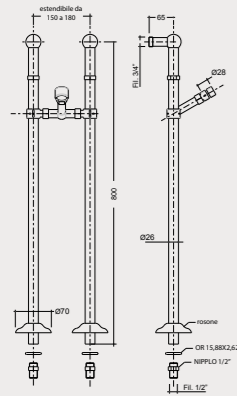

PAESTUM

Wall lamp

Wall lamp 15x19,7 h27,6 cm (1x42 watt), chromium-plated finish. Cream colored pleated skirt. Energy efficiency class D+. Weight 0,5 Kg

Code **PS050CR**
Price € **320,00**

Soap-dish

Wall-mounted soap-dish 15x12 h10 cm. With ceramic plate. Weight 1 kg.