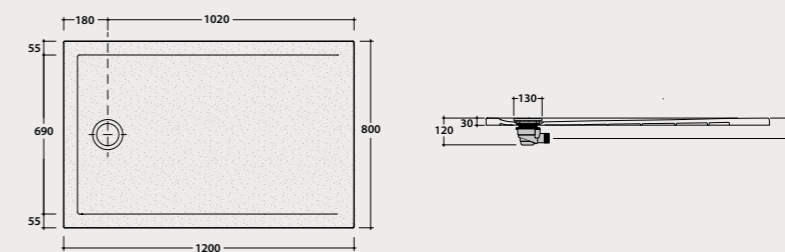

Pallet exp. pcs. 11*
Europallet pcs. 11*

Shower tray
DOCCIATRE PLUS
120.80

Shower tray rough stone effect with Anti-Slip Finish. 120x80 h3 cm.
Sit-on or floor-level installation. Weight 31 Kg.

Code **DTP121BP** Price € **532,00**
Stone White Price € **610,00**
DTP121GP Price € **610,00**
Stone Gray Price € **610,00**
DTP121NP Price € **610,00**
Stone Black