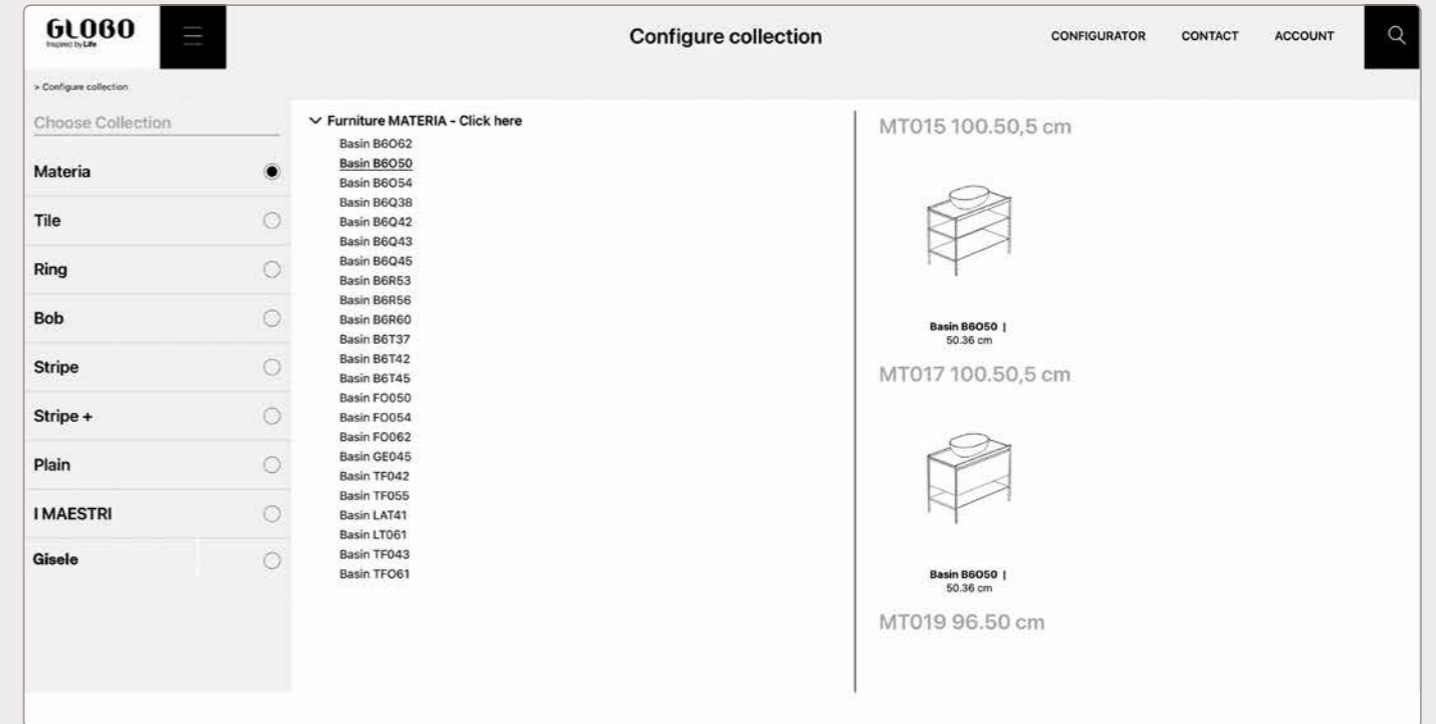

Configurator

ceramicaglobo.com/configure-collection