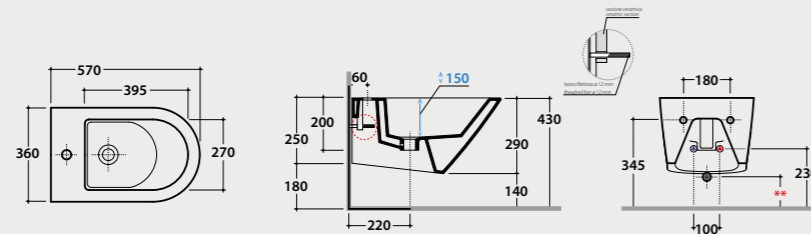

FORTY3

Wall-hung Wc
57.36

Wall-hung Wc No Rim 57x36 h33 cm. Average drain < 3 Lt.
Fixing kit included. Weight 19 Kg.

Pallet exp. pcs. 25
Europallet pcs. 20

Soft close seat-cover

Removable duroplast seat-cover with soft-closing system. Weight 3,5 Kg.

Pallet exp. pcs. 100
Europallet pcs. 80

Flow reducer

Flow reducer.

Anti-drip bend

Anti-drip bend for FOS05. Weight 0,3 Kg.

NEW!

Wall-hung bidet
57.36

Wall-hung bidet 57x36 h29 cm. Fixing kit included. Weight 19 Kg.

Pallet exp. pcs. 25
Europallet pcs. 20

Chromed push-open waste

Chromed push-open waste. Weight 0,5 Kg.

Push-open waste with ceramic top

Push-open waste with ceramic top. Weight 0,5 Kg.

Code Price €
FOS05BI 580,00

FOR20BI 169,00

VA132 8,00

VA040 55,00

FOS09BI 580,00

FI012CR 69,00

FI012BI 120,00

FORTY3

Wall-hung Wc
55.36

Wall-hung Wc CLEANSTORM® new 55x36 h34 cm. Drain 4/6 Lt.
Fixing kit included. Weight 24 Kg.

Pallet exp. pcs. 25
Europallet pcs. 20

NEW!

Soft close seat-cover

Removable duroplast seat-cover with soft-closing system. Weight 3,5 Kg.

Pallet exp. pcs. 100
Europallet pcs. 80

NEW!

Anti-drip bend

Anti-drip bend for FNS02. Weight 0,3 Kg.

NEW!

Wall-hung bidet
55.36

Wall-hung bidet 55x36 h28 cm. Fixing kit included. Weight 21 Kg.

Pallet exp. pcs. 25
Europallet pcs. 20

NEW!

Chromed push-open waste

Chromed push-open waste. Weight 0,5 Kg.

Push-open waste with ceramic top

Push-open waste with ceramic top. Weight 0,5 Kg.

Code Price €
FNS02BI 590,00
FNS02XX 885,00

FOR23BI 169,00
FOR23XX 312,00

VA040 55,00

FNS09BI 590,00
FNS09XX 885,00

FI012CR 69,00

FI012BI 120,00
FI012XX 120,00