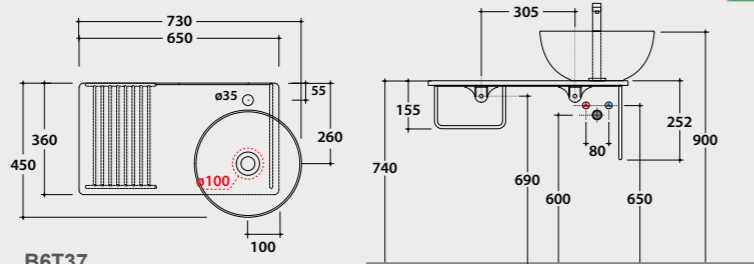

B6T37

B6T30

B6Q25

TILE

Wall-hanging structure
65.36

Wall-hanging structure in matt black steel 65x36 h25 cm with washbasin shelf in ceramic. With right washbasin hole and tap hole. Weight 12 Kg.

B6T37

B6T30