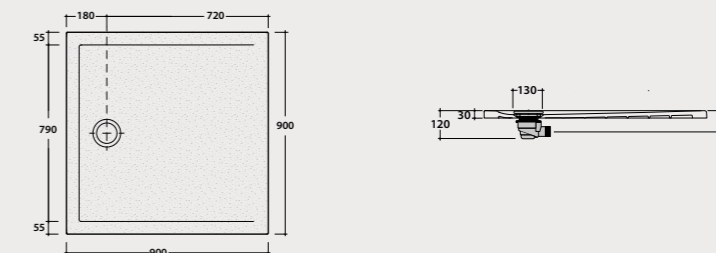

Pallet exp. pcs. 11*
Europallet pcs. 11*