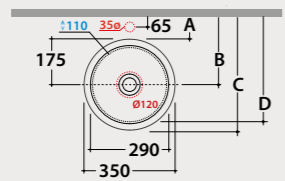

* For top installed tap

Pallet Exp. pcs. 54
Euro pallet pcs. 54