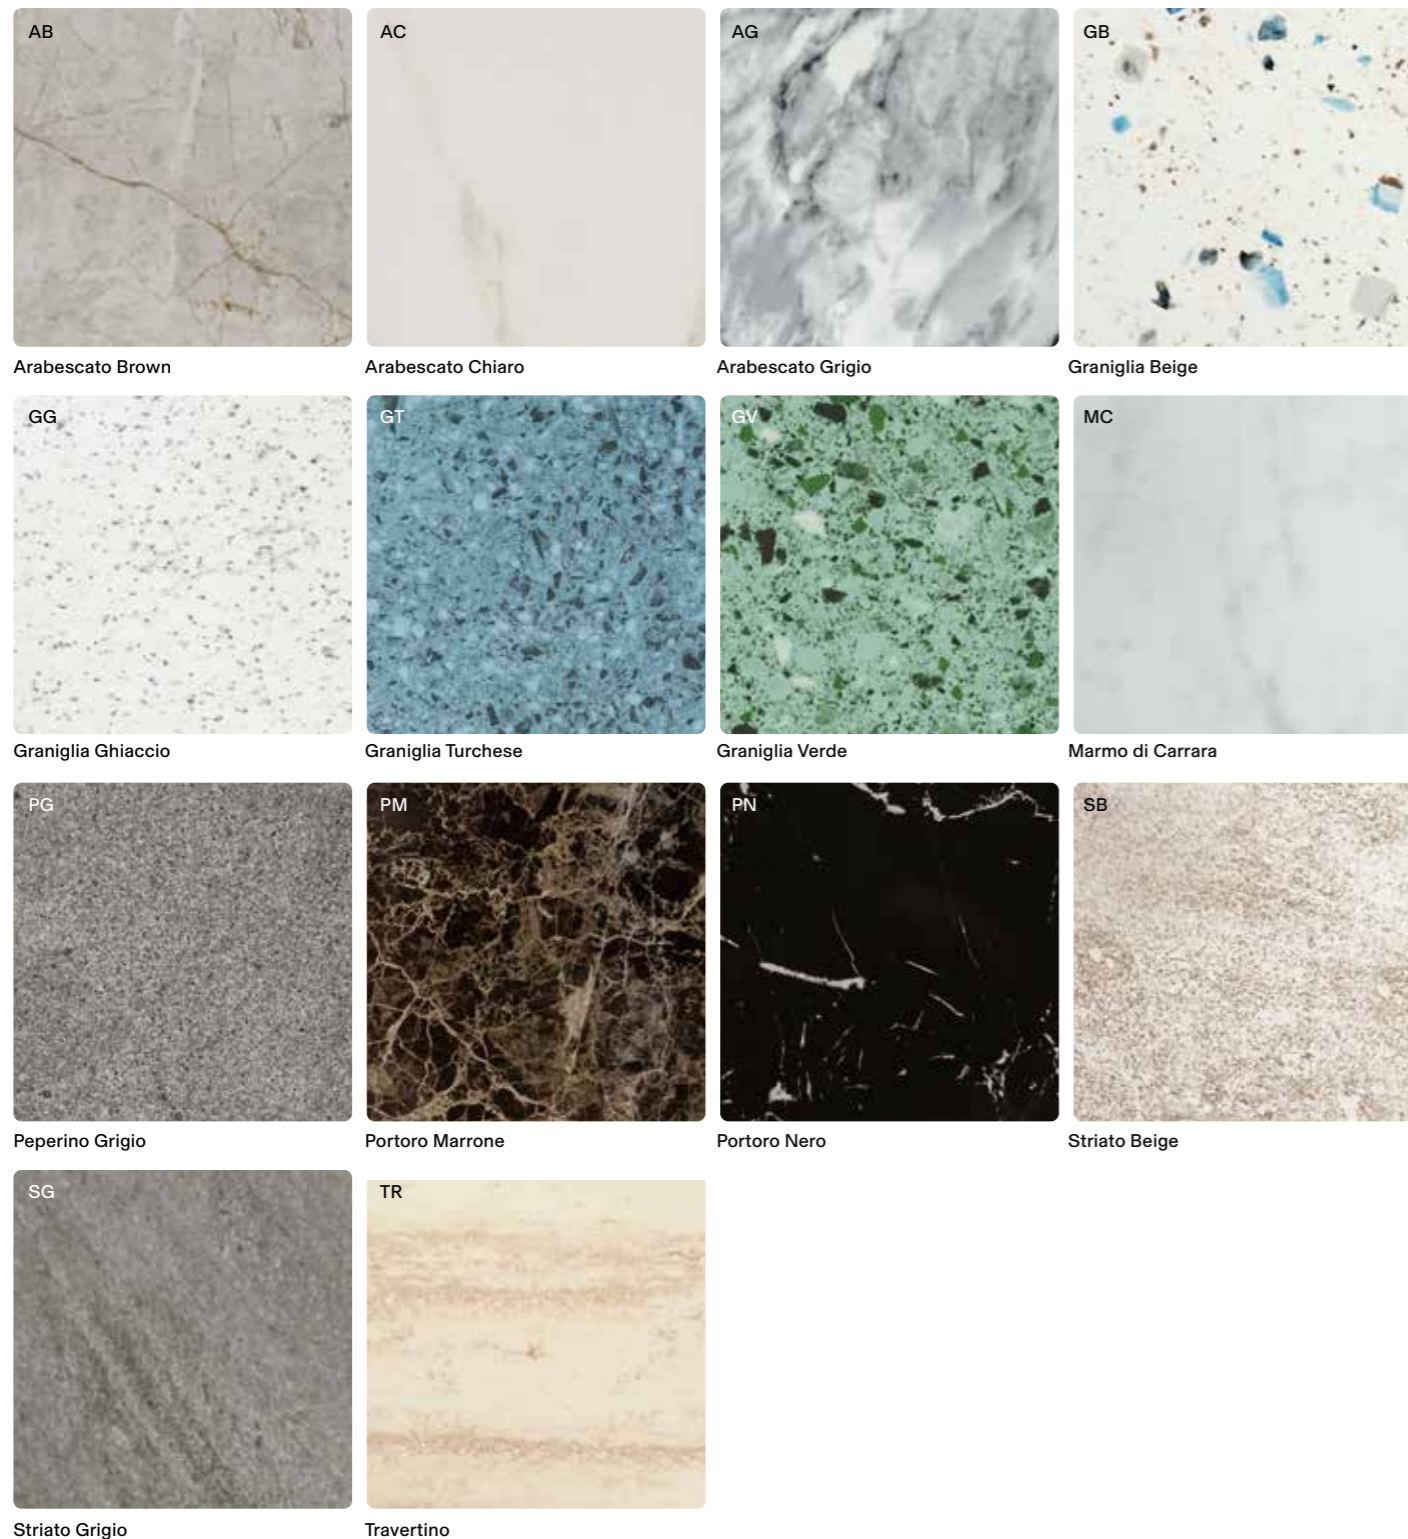

Free flow drain cod. FI024CR
→ € 69,00

▲
Cherry - CY

▲
Sand - SN

Le Pietre (14)

Grits, arabesque rocks, rare and precious marbles and stones that have always been part of our local architectural history, such as Travertine and gray Peperino. Ceramica Globo recreates these refined effects in some washbasins of its collections to embellish the atmosphere of the bathroom and give the compositional possibilities of the setting an even more articulated and diversified structure.