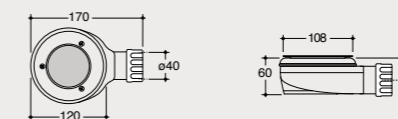

DP008 37,00

Repair Kit

Repair kit

DPKITXXX 209,00

Cleaning detergent

Cleaning detergent for DOCCIAPIETRA (1 lt)

DET01 45,00