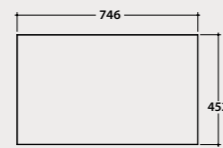

Wall-hanging structure
80.47

Wall-hanging structure in matt powder coated steel 80x47 h49 cm. Weight 16,2 Kg.

OP081SAR Price € **1.193,00**
Matt black

OP081SBO Price € **1.193,00**
White matt