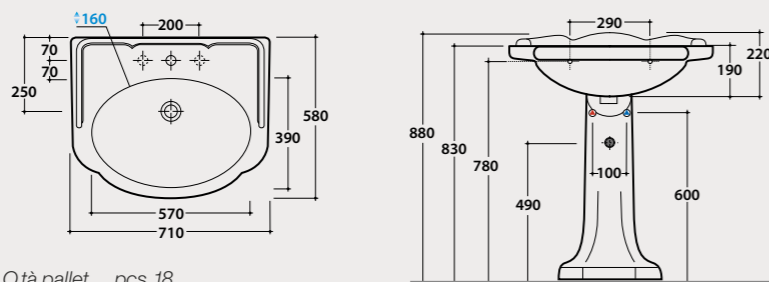

Floor mounted pedestal

Floor mounted pedestal For basins PA006BI and PA057BI. Weight 13 Kg.

Code Price €
PA005BI 260,00

Q.tà pallet pcs. 18

Floor mounted structure
65.56

Brass chromium-plated floor-mounted structure 65x56 h82 cm. For basin PA006BI. Weight 14,5 Kg.

Code Price €
PATC06 2.300,00