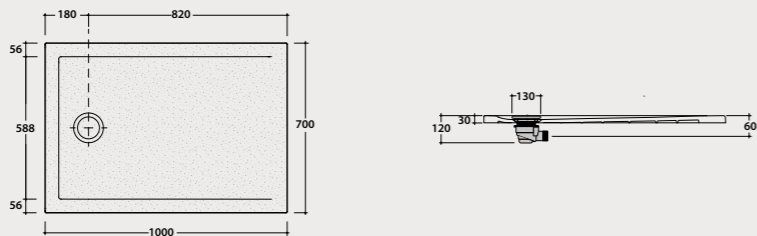

DOCCIATRE PLUS

Shower tray
DOCCIATRE PLUS
100.70

Shower tray stone effect with Anti-Slip Finish. 100x70 h3 cm.
Sit-on or floor-level installation. Weight 24 Kg.

Code **DTP100BP** Price € **440,00**