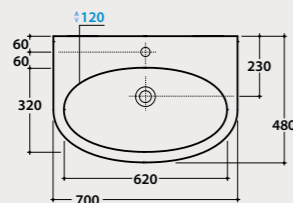

I TUTTOFARE

Basin
4ALL 70.48

Basin 70x48 h17 cm. Wall-hung installation. Fixing kit included. Weight 18 Kg.

Code Price €
MD070BI 372,00

* For top installed tap

Pallet Exp. pcs. 20
Euro pallet pcs. 17

Basin
DAILY 61.48

Basin 61x48 h27 cm. Wall-hung installation or on suspended pedestal. Weight 16 Kg.

Code Price €
DA060BI 202,00