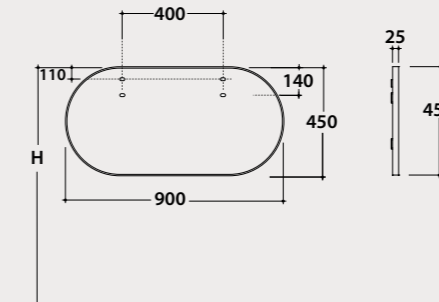

H = Recommended installation height 190 cm

Mirror with Container 90.45

Mirror 90x45 cm with container. Weight 12 Kg.

OP005MAR 1.465,00