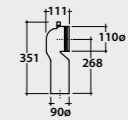

VA093 32,00

* Elbow pipe

Adjustable elbow pipe for floor drain from 13 to 18 cm. Weight 0,3 Kg.