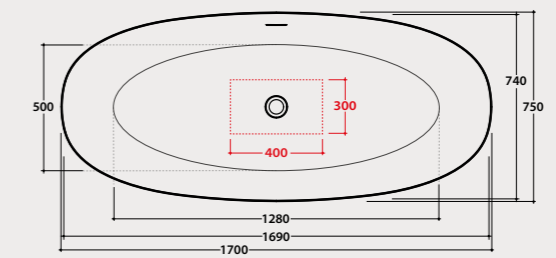

Technical details
Bathtub weight: : Kg. 127,00
Water capacity: : Lt. 271,00
Full weight : Kg. 398,00

Drain kit	Drain kit complete with siphon, drain and drain cover for KOIB126, KOIB125, KOIB124, KOIB123 bathtubs.	KOIB121	225,00
Maintenance kit Solid Surface®	Solid Surface® maintenance kit.	KOIBMAN1	270,00
Repair kit Solid Surface®	Solid Surface® repair kit.	KOIBRIP2	105,00

Bathtub XENIA 160.70

Oval bathtub in Solid Surface® 160x70 h58 cm. Free-standing installation. KOIB121 drain and drain kit included.

KOIB125	3.880,00