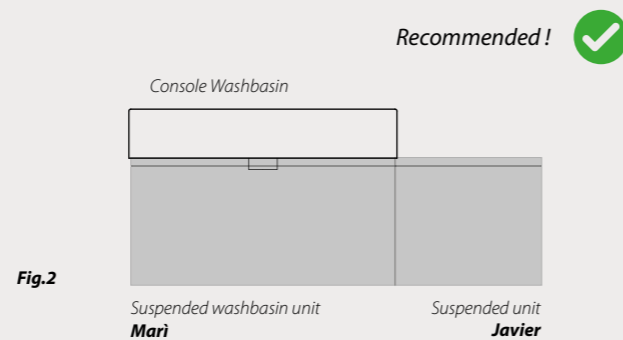

Matching tips for furnishing elements in all available heights and top finishes

Console washbasins