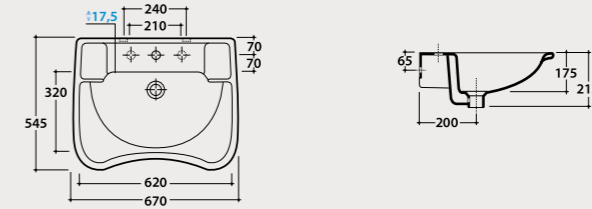

Pallet exp. pcs. 27*
Euro pallet pcs. 21

Round siphon
chromium-plated

Chromium-plated siphon, round shape 1" ¼. Weight 0,5 Kg

RA051CR 110,00

Mixer

Long single lever mixer. Weight 0,5 Kg.

DS142 142,00

Couple of shelves

Couple of fixed shelves for item code DS006

DS149 98,00

Folding hand device

Folding hand device for item code DS006. Weight 10 Kg

DS141 356,00

Pneumatic device

Folding hand device with gas piston for item code DS006. Weight 2 Kg

DS145 647,00

Siphon

Flexible plastic siphon for ergonomic washbasin. Weight 0,5 Kg

DS143 21,00

Continuous
chromed waste

Continuous chromed waste for basins without overflow. Weight 0,5 Kg.

FI024CR 69,00

Mirror

Adjustable mirror 66x61. Weight 7 Kg.

DS129 363,00