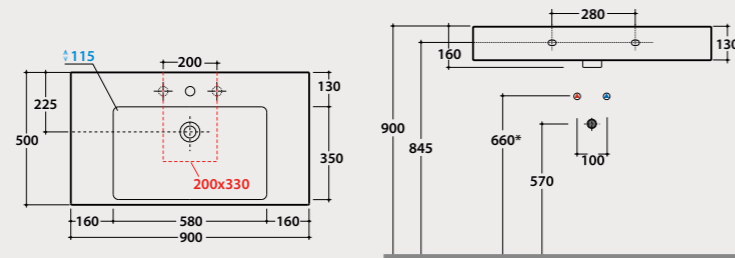

OP010YAR 231,00

Furniture in combination with this basin p. 167 and following

OP090S

OP091S

I CLASSICI

Basin
90.50

Basin 90x50 h14 cm. Wall-hung or sit-on installation.
Fixing kit included . Weight 32 Kg.

* For top installed tap