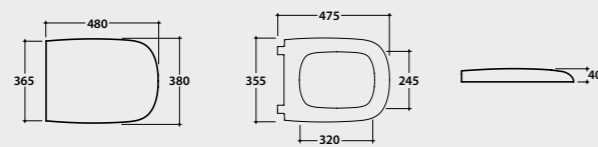

Pallet exp. pcs. 100
Euro pallet pcs. 80

Water dispensing kit

Kit for wall-hung and floor standing Wc/bidet. Weight 0,1 Kg

KVB01 71,00

Vaso terra
AUSILIA 56.37

Floor mounted Wc cm 56x37 h50 cm provided with open front. Spaced installation with wall drain. Average drain < 3 Lt. Fixing kit included. Weight 30 Kg.

DS026BI 374,00