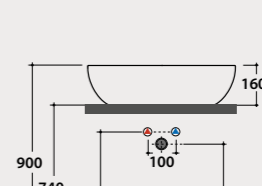

* For top installed tap

Pallet Exp. pcs. 45
Euro pallet pcs. 36

Code Price €
B6050BI 380,00
B6050XX 569,00
B6050XX 665,00

Basin
60.38

Basin 60x38 h16 cm. Sit-on installation. Weight 10 Kg.

	Wall installed tap	Top installed tap
A:	70	105
B:	260	295
C:	450	485
D:	365	400