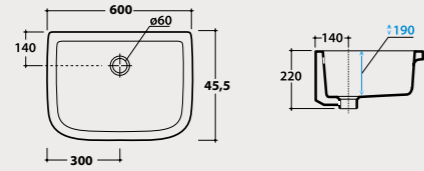

SINK

Sink IRIS
60.45,5

Sink IRIS 60x45,5 h30 cm. Weight 19 Kg.

Pallet exp. pcs. 25
Europallet pcs. 20

Code
VA044BI Price €
220,00