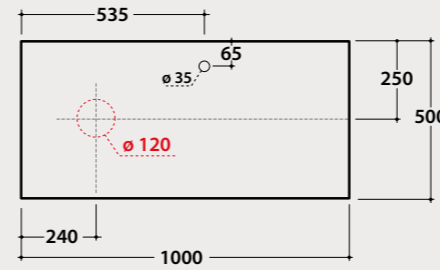

Technical Specifications for Tops

OP022SXX