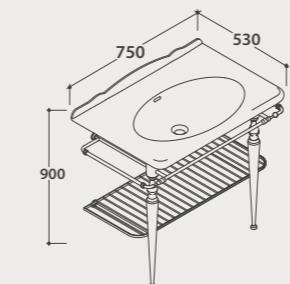

PATC28 1.981,00

PAESTUM

Basin
110.60

Basin 110x60 h27 m. Wall-hung installation. Fixing kit included. Weight 35 Kg.

Code **PA022BI** Price € **900,00**

Pallet exp. pcs. 9
Europallet pcs. 6

Chromium-plated
towel rail