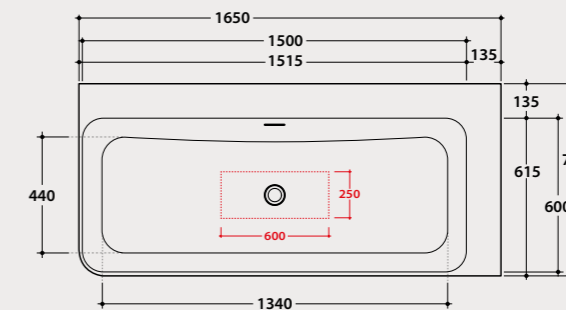

1 2 KOIB133
165 x 75 cm
3 KOIB134
165 x 75 cm

BATHTUBS IN TEKOR®

**Bathtub
IRENE DX
165.75**

Matt white bathtub in Tekor® 165x75 h58 cm. Free-standing installation. KOIB138 drain and drain kit included.

Code
KOIB133 Price €
6.057,00