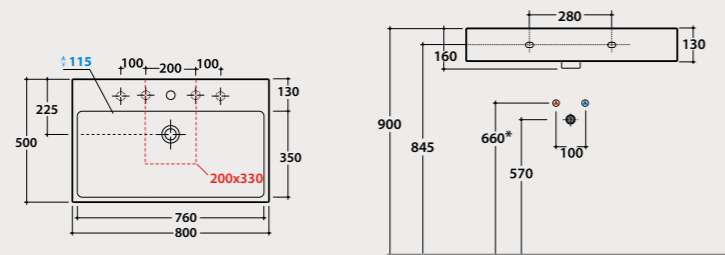

Frontal matt black steel
towel rail

Frontal matt black steel towel rail 87x10 cm. Weight 1,3 kg.

OP013YAR 231,00

Furniture in combination
with this basin p. 167 and
following

OP090S

OP091S

Basin
80.50

Basin 80x50 h13 cm. Wall-hung or sit-on installation.
Fixing kit included . Weight 24,5 Kg.