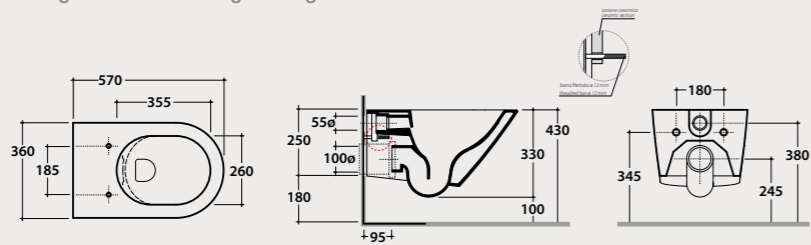

FORTY3

Wall-hung Wc
57.36

Wall-hung Wc No Rim 57x36 h33 cm. Average drain < 3 Lt.
Fixing kit included. Weight 19 Kg.

Pallet exp. pcs. 25
Europallet pcs. 20

Soft close seat-cover

Removable duroplast seat-cover with soft-closing system. Weight 3,5 Kg.