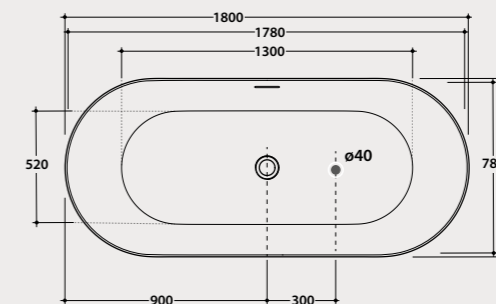

- 1 KOIB128BIMT
180 x 80 cm
- 2 KOIB129BO
150 x 70 cm
- 3 KOIB131
170 x 75 cm

BATHTUBS IN SIMPLE FIBER

**Bathtub
PAULA PLUS
180.80**

Acrylic bathtub 180x80 h60 cm. Free-standing installation.
Drain and drain kit included.