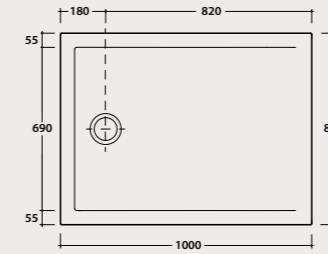

Pallet exp. pcs. 11*
Europallet pcs. 11*

Shower tray DOCCIATRE 120.80

Shower tray 120x80 h3 cm. Sit-on or floor-level installation. Weight 31 Kg.

Code **DTL121BI** Price € **455,00**