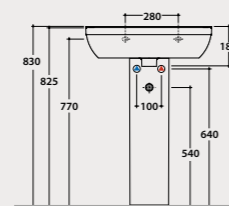

Pallet exp. pcs. 40
Europallet pcs. 36

Code

Price €

GRN60BI 158,00

GRN55BI 154,00

GRN50BI 150,00

GRSN5BI 160,00

GRN05BI 135,00