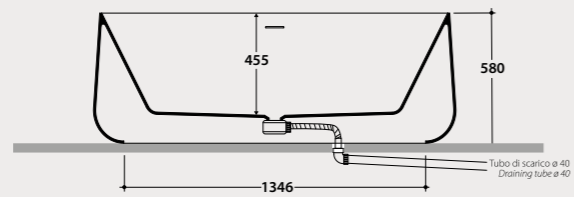

Technical details

Bathtub weight: Kg. 50,00
Water capacity: Lt. 270,00
Full weight: Kg. 320,00

Bathtubs
VIOLETTA
156.81

Acrylic bathtub 156x81 h58 cm. Free-standing installation.
Drain and drain kit included.