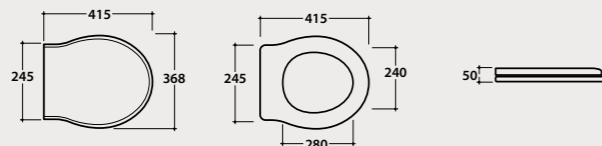

Pallet exp. pcs.100 Europallet pcs.80

Code Price €

PAESTUM

Basin 100.55

Basin 100x55 h20 cm. Wall-hung installation. Fixing kit included. Weight 29 Kg.

PA023BI 845,00