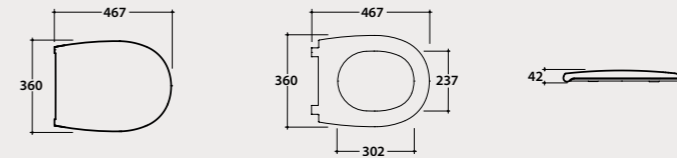

Code **GR006BI** Price € **240,00**

Pallet exp. pcs. 20
Europallet pcs. 16

Soft close seat-cover

Removable duroplast seat-cover with soft-closing system. Weight 2 Kg.

Code **GR022BI** Price € **145,00**

Pallet exp. pcs. 165
Europallet pcs. 115