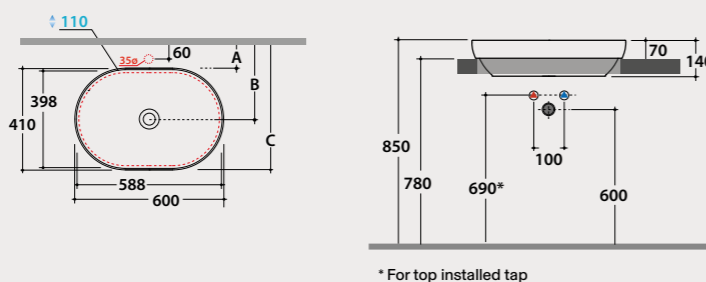

Wall installed tap	Top installed tap
A:	55	95
B:	260	300
C:	465	505

Pallet Exp. pcs. 36
Euro pallet pcs. 36

Code Price €
B6O61BI 419,00
B6O61XX 629,00
B6O61XX 734,00

Furniture in combination with this basin p. 167 and following

OP001RAR