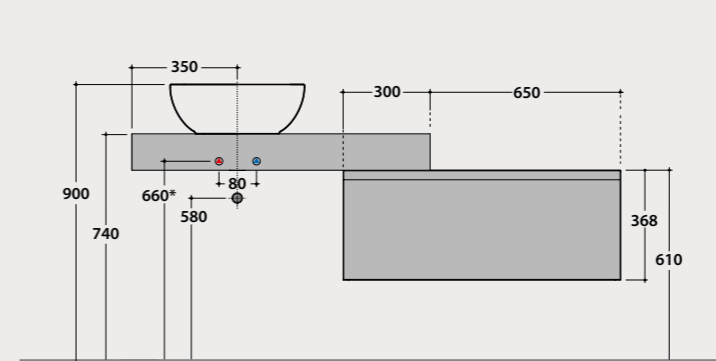

The composition is customizable with all the washbasins proposed in combination with **Hoja plus** shelves. The finishes available for the **Javier** units are all those proposed on page 269 (Category 1 and Category 3). For the dimensions of the **Javier** units, please see page 241-242. For the finishes and dimensions of the shelves **Hoja plus** see page 252. For installation dimensions see pages 265. Please, fill in the order form on page 267.