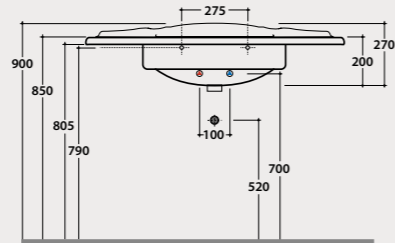

PAESTUM

Basin
110.60

Basin 110x60 h27 m. Wall-hung installation. Fixing kit included. Weight 35 Kg.

Code **PA022BI** Price € **900,00**

Pallet exp. pcs. 9
Europallet pcs. 6

Chromium-plated
towel rail

Front brass chromium-plated towel rail. Weight 2,2 Kg.

Code **PAPC22** Price € **576,00**