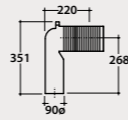

Pallet exp. pcs. 20
Europallet pcs. 16

Soft close seat-cover

Removable duroplast seat-cover with soft-closing system. Weight 3,5 Kg.

Pallet exp. pcs. 100
Europallet pcs. 80

*** Elbow pipe**

Adjustable elbow pipe for floor drain from 6 to 11 cm. Weight 0,3 Kg.