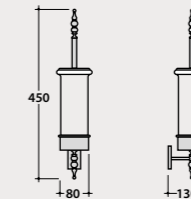

Spare ceramic container.

Code **PARC42**
Price € **48,00**

Spare brush.

Code **PARS42**
Price € **69,00**

Clothes-peg

Clothes-peg. Weight 0,6 kg.

Code **PAAC43**
Price € **100,00**