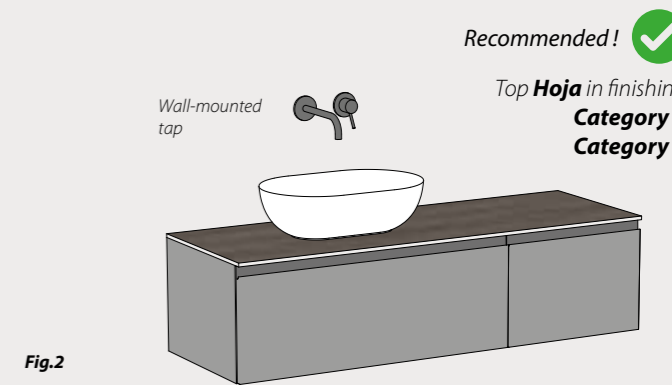

Tips for choosing the finishes of the Hoja tops according to the type of taps chosen (wall or top mounted)