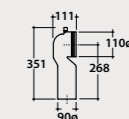

VA093 32,00