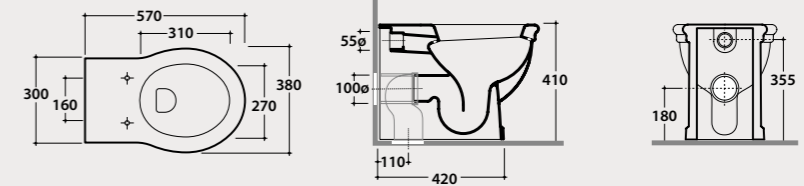

Pallet exp. pcs. 20
Europallet pcs. 16

Combinable with seat cover cod:
PA029BI / PS20RN / PS20RB

Pipe

Pipe 35 cm for wall drain 35 cm. Weight 0,2 kg.

Code **VA076**
Price € **18,00**

Flow reductor

Flow reductor.

Code **VA132**
Price € **8,00**

Floor mounted bidet
57.38

Floor mounted bidet 57x38 h41 cm. Back to wall installation. Fixing kit included. Weight 20 Kg.

Code **PA026BI**
Price € **495,00**