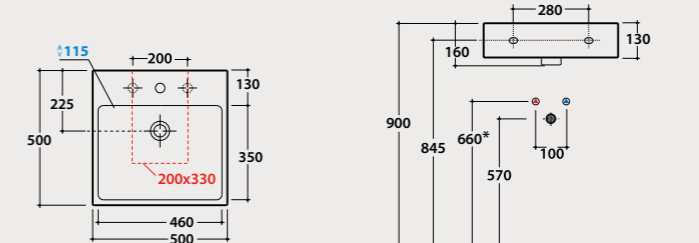

OP016YAR 204,00

Code

Price €

SCQ62BI 442,00

SCQ62XX 648,00

I CLASSICI

Basin
50.50

Basin 50x50 h13 cm. Wall-hung or sit-on installation.
Fixing kit included . Weight 17 Kg.