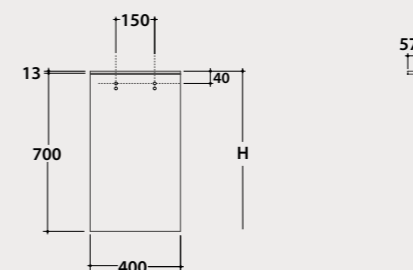

H =Recommended installation height 190 cm

Mirror 100.70
polished edge

Mirror 100x70 cm . Complete with chrome led lamp 25 W. Without switch. Stainless steel frame. 2852 Lumen. Weight 8 Kg.

SP002 582,00