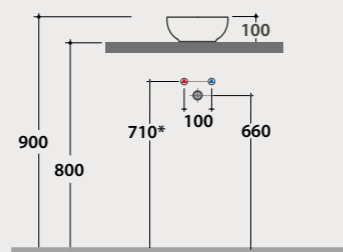

LE CIOTOLE

Basin
25.25

Basin 25x25 h10 cm. Sit-on installation. Weight 2,5 Kg.

Code
B6Q25BI Price €
331,00

	Wall installed tap	Top installed tap
A:	130	105
B:	260	230
C:	380	355
D:	330	305

* For top installed tap

Pallet Exp. pcs. 108
Euro pallet pcs. 108

Basin
40.32

Basin 40x32 h16 cm. Wall-hung or sit-on installation. Fixing kit included. Weight 7 Kg.

Code
TE040BI Price €
433,00