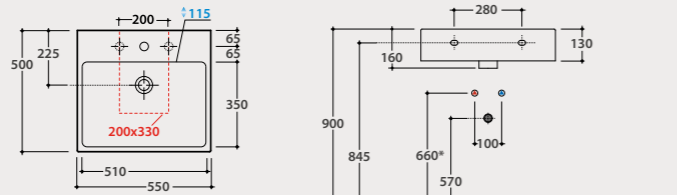

Basin
55.50

Basin 55x50 h13 cm. Wall-hung or sit-on installation.
Fixing kit included . Weight 16,5 Kg.

* For top installed tap

Also available without tap hole code: **SCQ550BI**

Pallet Exp. pcs. 27
Euro pallet pcs. 21