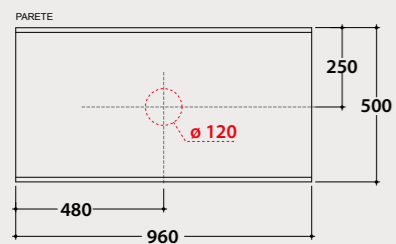

Technical Specifications for Tops

MT001XX