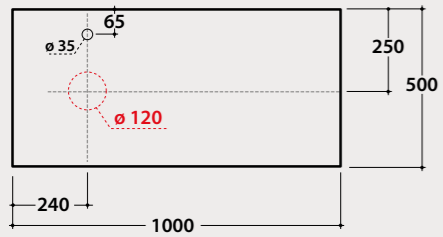

Technical Specifications for Tops

OP016SXX