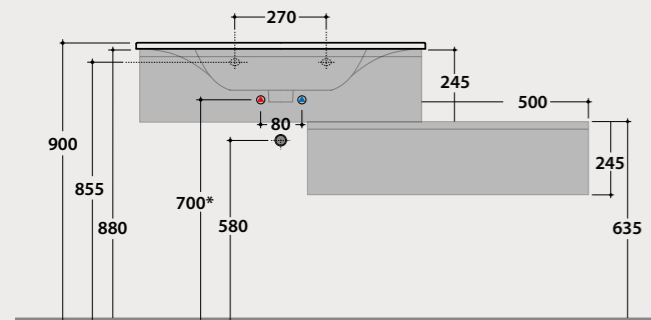

* For top mounted tap