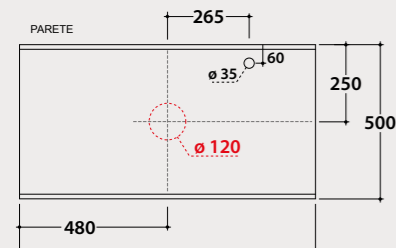

Technical Specifications for Tops

MT013XX

Matching and positioning of the suggested washbasins on the counter

BASIN CODE	WALL TAP	TAP ON SHELF	TAP ON BASINt
B6O60*	MT001XX	MT003XX	----
B6O62	MT001XX	MT003XX	----
B6O65	MT001XX	MT003XX	----
B6O50	MT001XX	MT003XX	----
B6O54	MT001XX	MT003XX	----
B6Q38	MT001XX	MT003XX	----
B6Q42	MT001XX	MT005XX	----
B6Q43	MT001XX	MT006XX	----
B6Q45	MT001XX	MT007XX	----
B6R53	MT001XX	MT003XX	----
B6R54*	MT001XX	MT004XX	----
B6R56	MT001XX	MT003XX	----
B6R60	MT001XX	MT003XX	----
B6R63	MT001XX	MT004XX	----
B6T30	MT001XX	MT003XX	----
TE035	MT001XX	MT003XX	----
B6T37	MT001XX	MT003XX	----
B6T42	MT001XX	MT008XX	----
B6T45	MT001XX	MT009XX	----
B6T48*	MT001XX	MT009XX	----
FO050	MT001XX	MT010XX	----
FO054	MT001XX	MT011XX	----
FO062	MT001XX	MT012XX	----
GE045	MT001XX	MT010XX	----
TF042	MT001XX	MT008XX	----
TF055	MT001XX	MT003XX	----
TF050	MT001XX	MT003XX	----
TFO60*	MT001XX	MT004XX	----
LAT50*	MT002XX	MT009XX	----
LAT41	MT001XX	MT003XX	----
LT061	MT001XX	MT013XX	----
TFO61	----	----	----
TF043	----	----	MT014XX
TF056	----	----	MT014XX
TF053	----	----	MT014XX