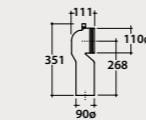

Removable duroplast seat-cover with soft-closing system. Weight 3,5 Kg.

Pallet exp. pcs. 100

Europallet pcs. 80

Elbow pipe

Elbow pipe for floor drain. Weight 0,3 Kg.

VA093

32,00

Pipe