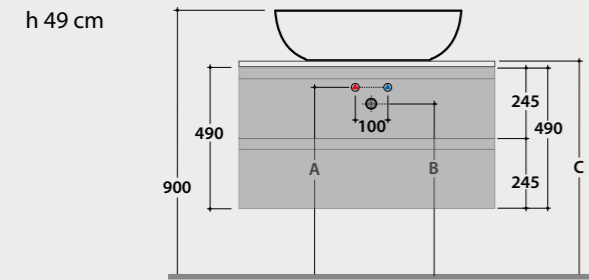

Suspended washbasin units Mari e Linea

Installation options and location of hydraulic systems

Top + sit-on Basins

For the installation and position of the hydraulic connections, the countertop washbasins above, follow the dimensions in the table below in relation to the reference diagrams.

Example:
Basin B6O62