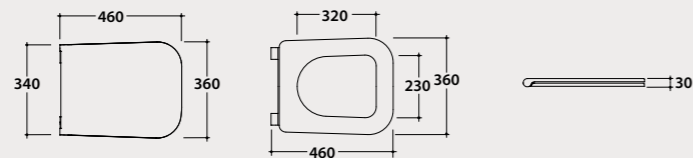

Pallet exp. pcs.100
Europallet pcs.80

Flow reductor

Flow reductor.

Code **VA132** Price € **8,00**

Wall-hung bidet 56.36

Wall-hung bidet 56x36 h28,5 cm. Fixing kit included. Weight 20 Kg.

Code **STS09BI** Price € **549,00**