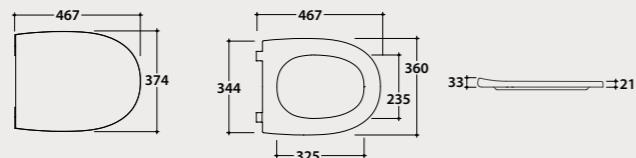

NEW!

Availability May 2026

Soft close seat-cover

Removable duroplast seat-cover with soft-closing system. Weight 3 Kg.

Pallet exp. pcs. 100
Europallet pcs. 80

NEW!

* Elbow pipe

Adjustable elbow pipe for floor drain from 5 to 10 cm. Weight 0,3 Kg.