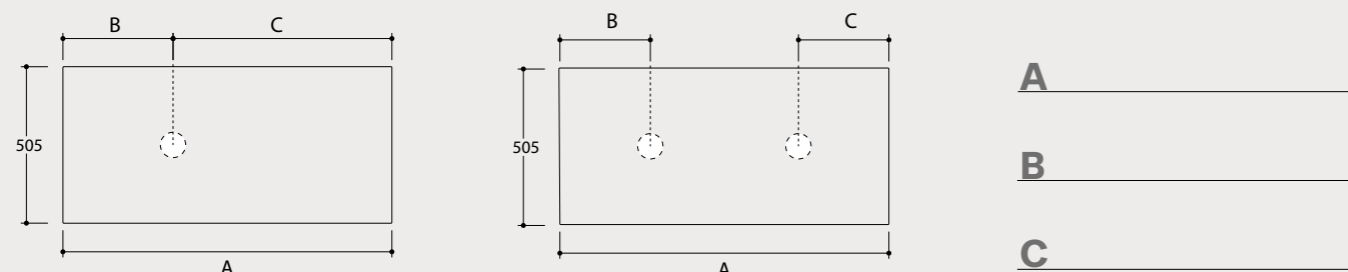

Shelves Hoja Plus Order form

Date	Customer/Customer number	Reference no.
Order number	Shelf code	Washbasin code

Shelf size

Minimum instalments B - C per article

code	B*	C*	code	B*	C*
B6R81	450	450	LAT50	280	280
B6R65	350	350	B6T48	290	290
B6R63	350	350	B6T45	255	255
B6Q65	365	365	B6Q45	260	260
B6O60	350	350	B6Q42	255	255
B6O62	340	340	B6Q43	250	250
TFO60	340	340	B6T42	250	250
TFO61	340	340	LAT41	250	250
B6R60	350	350	B6Q38	225	225
LT061	350	350	B6T37	225	225
GE045	350	350	TE035	225	225
B6O54	350	350	B6T30	225	225
B6O50	320	320	TF055	340	340
B6R56	340	340	TF042	250	250
B6R53	310	310	TF043	250	250
B6R51	300	300	TF056	350	350
B6R54	315	315	TF053	350	350
			TF050	350	350

Minimum instalments B - C with TILE top

TILE ceramic plate

Description	
TILE ceramic plate	☐ Yes ☐ No

* If using TILE ceramic plates consider the following measures as minimum quotas **B** and **C**

For TILE 65 x 47
cod. from OP013T to OP019T
B/C = 350 mm

For TILE 90 x 47
cod. from **OP020T** to **OP031T**
B/C = 475 mm
B/C = **475** mm

Additional information

Sink hole

Description	Amount
Sink hole ☐ Yes ☐ No	_____

Tap hole

Description	Amount
Tap hole ☐ Yes ☐ No	_____

Mounting brackets included, available as spare code FI018

Stamp and signature

Brackets for HOJA PLUS

For the wall fixing of the HOJA PLUS shelf, brackets are included, available as spare code (code FI018) Please make sure of the texture of the wall depending on the material you will use for the **HOJA PLUS** shelf, especially in case the composition is completely suspended (without furniture underneath). The company assumes no responsibility for the use and attachment to walls that are not adequately structured and ready for use.

The mounting brackets (cod. FI018) have an adjustment of minimum 10 mm and maximum 32 mm (with a range of 22 mm). Globo does not provide the hardware for fixing the brackets to the wall and it is recommended a careful evaluation (by the installer) of the type of dowels and screws to use . The vastness of cases and types of use on different types of supports and bricks does not allow us to establish a standard fixing. We recommend fixing the dowels on all four holes in the bracket

code FI018

Reversible to the right or left by reversing the adjustment feet

N° brackets for shelf length

139 cm

Length up to 139 cm
2 brackets

140 cm

Length from 140 to 180 cm
3 brackets