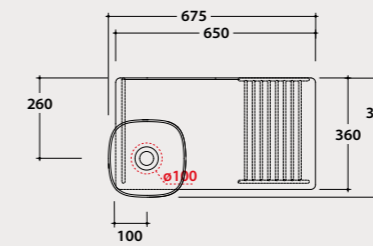

TILE

Wall-hanging structure with ceramic shelf 70.50

Wall-hanging structure in matt black steel 70x50 cm with washbasin shelf in ceramic. With central washbasin hole and wall installed tap. Weight 12,7 Kg.

Code **LT037LBI**

Price € **855,00**

Code **LT037LXX**

Price € **1.012,00**

Wall-hanging structure with ceramic shelf 70.50

Wall-hanging structure in matt black steel 70x50 cm with washbasin shelf in ceramic. With central washbasin hole and tap hole. Weight 12,7 Kg.

Code **LT038LBI**

Price € **855,00**

Code **LT038LXX**

Price € **1.012,00**

* For top installed tap

Ceramic shelf 64.30

Ceramic shelf for LT037L, LT038L, LT040L, LT041L. With matt black steel towel rail. Left or right installation. Weight 7,4 Kg.

Code **LT044LBI**

Price € **645,00**

Code **LT044LXX**

Price € **809,00**

Recommended washbasins

B6T37

B6T30

TE035

TILE

Wall-hanging structure 65.36

Wall-hanging structure in matt black steel 65x36 h25 cm with washbasin shelf in ceramic. With right washbasin hole and wall installed tap. Weight 12 Kg.

Code **OP007TBI**

Price € **1.527,00**

Code **OP007TXX**

Price € **1.872,00**

B6T37

B6T30

B6Q25

Wall-hanging structure 65.36

Wall-hanging structure in matt black steel 65x36 h25 cm with washbasin shelf in ceramic. With left washbasin hole and wall installed tap. Weight 12 Kg.

Code **OP008TBI**

Price € **1.527,00**

Code **OP008TXX**

Price € **1.872,00**

B6T37

B6T30

B6Q25

Recommended washbasins

B6T37

B6T30

B6Q25