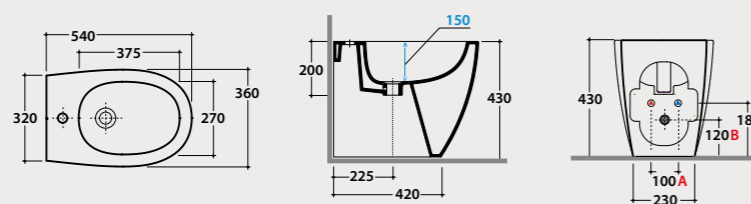

4All

Floor mounted Wc 54.36

Floor mounted Wc No Rim 54x36 h43 cm with adjustable water inlet/outlet MULTI. Back to wall installation. Average drain < 3 Lt. FISSAGGIOGHOST® fixing kit included. Weight 25 Kg.

Code Price €
MD004BI **524,00**
B-C MD004XX **786,00**

Pallet exp. pcs. 20
Europallet pcs. 16

Soft close seat-cover

Removable duroplast seat-cover with soft-closing system. Weight 3 Kg.

Code Price €
MDR20BI **169,00**
B-C MDR20XX **312,00**

Pallet exp. pcs. 100
Europallet pcs. 80

• Elbow pipe

Adjustable elbow pipe for floor drain from 6 a 11 cm. Weight 0,3 Kg.

• Elbow pipe

Adjustable elbow pipe for floor drain from 12 a 15 cm. Weight 0,3 Kg.

• Elbow pipe

Adjustable elbow pipe for floor drain from 16 a 20 cm. Weight 0,3 Kg.

** Eccentric pipe

Eccentric pipe for water inlet h 33,5 cm o h 35,5 cm. Weight 0,1 Kg.

Pipe

Pipe 35 cm for wall drain. Weight 0,2 Kg.

Flow reductor

Flow reductor.

Code Price €
VA132 **8,00**

Floor mounted bidet 54.36

Floor mounted bidet 54x36 h43 cm MULTI 2.0. Back to wall installation. FISSAGGIOGHOST® fixing kit included. Weight 23 Kg.

Code Price €
MD011BI **524,00**
B-C MD011XX **786,00**

Pallet exp. pcs. 20
Europallet pcs. 16

4All

Wall-hung Wc/bidet 54.36

Wall-hung Wc/bidet 54x36 h33 cm. Average drain < 3 Lt. Fixing kit included. Weight 18 Kg.

Code Price €
MDB02BI **461,00**

Pallet exp. pcs. 25
Europallet pcs. 20

Floor mounted Wc/bidet 54.36

Floor mounted Wc/bidet 54x36 h43 cm. with adjustable water inlet/outlet MULTI. Back to wall installation. Average drain < 3 Lt. Fixing kit included. Weight 24 Kg.

Code Price €
MDB01BI **461,00**

Pallet exp. pcs. 20
Europallet pcs. 16

Soft close seat-cover

Removable duroplast seat-cover with soft-closing system. Weight 3 Kg.

Code Price €
MDR20BI **169,00**

Pallet exp. pcs. 100
Europallet pcs. 80

• Elbow pipe