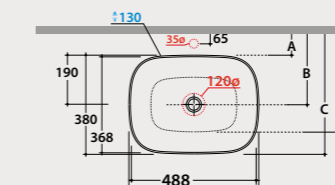

* For top installed tap

Pallet Exp. pcs. 36
Euro pallet pcs. 36

Code Price €
B6R56BI 375,00
B6R56XX 562,00
B6R56XX 656,00

Basin
50.38

Basin 50x38 h16 cm. Sit-on installation. Weight 9 Kg.

	Wall installed tap	Top installed tap
A:	70	105
B:	260	295
C:	450	485
D:	365	400