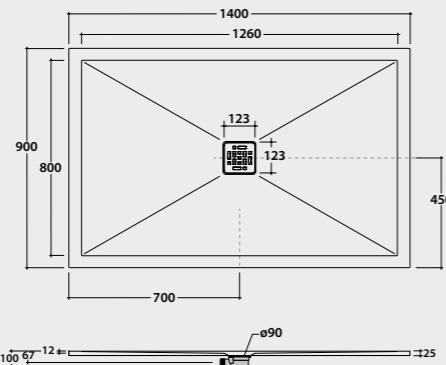

NEW!

Q.ty pallet pcs. 22

Shower tray
DOCCIAPIETRA 90.140

Shower tray 90x140 cm. Sit-on or floor-level installation.
Drain included.Reversible. Weight 24,26 Kg.

NEW!

Q.ty pallet pcs. 22

Code Price €

DP2509090501 449,00
White Drain Cover
DP2509090A501 428,00
Chrome Drain Cover