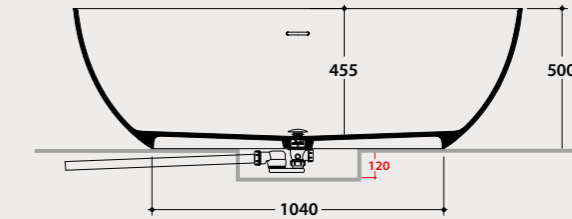

- 1 KOIB136
160 x 65 cm
- 2 KOIB137
170 x 77 cm
- 3 KOIB135
160 x 65 cm

BATHTUBS IN TEKORLIGHT®

**Bathtub
MILA
160.65**

MILA bathtub in Tekorligh® 160x65 h50 cm. Free-standing installation. KOIB138 drain and drain kit included.