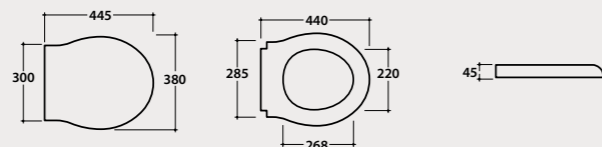

PAESTUM

Duroplast seat-cover

Per Vasi cod. PAS03, PA025

Duroplast seat-cover with soft-closing system . Weight 3 Kg.

PA029BI 169,00

Pallet exp. pcs.100 Europallet pcs.80

For Wc cod. PA001, PA002, PA003, PA004

Duroplast seat-cover Chrome hinges. Traditional closing system. Weight 3 Kg.

PA019BI 150,00