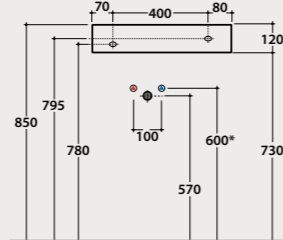

* For top installed tap

Pallet Exp. pcs. 50
Euro pallet pcs. 40

Chromium-plated
towel rail

Frontal brass chromium-plated towel rail 54x24 h7,5 cm.

Code Price €
PC5527 220,00

I TUTTOFARE

Lavabatoio®
GENESIS 62.50

Basin 62x50 h40 cm. With high sink basin. Wall-hung or sit-on installation. Fixing kit included. Weight 29 Kg.

Code Price €
GE061BI 485,00