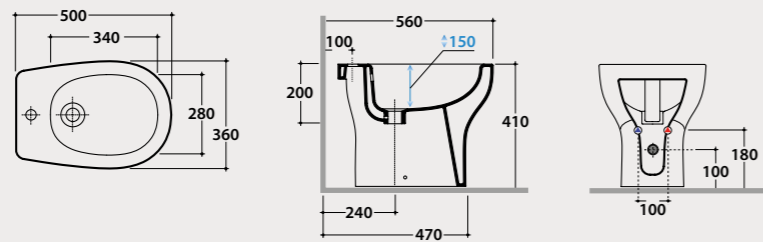

Flow reductor

Flow reductor.

Code **VA132** Price € **8,00**

**Floor mounted bidet
50.36**

Floor mounted bidet monoforo 50x36 h41cm. Wall spaced installation
Fixing. kit included. Weight 20 Kg

Code **GR009BI** Price € **220,00**