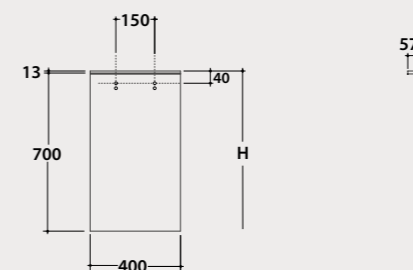

H =Recommended installation height 190 cm

Mirror 90.70
polished edge

Mirror 90x70 cm . Complete with chrome led lamp. 25 W. Without switch. Stainless steel frame. 2600 Lumen. Weight 7,5 Kg.

SP003 556,00