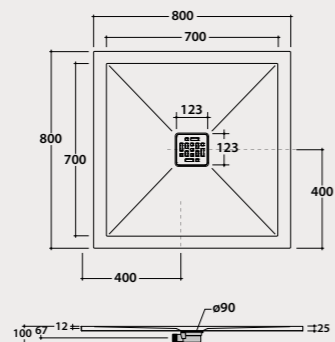

DET01 **45,00**

DOCCIAPIETRA H2,5

Shower tray
DOCCIAPIETRA 80.80

Shower tray 80x80 cm. Sit-on or floor-level installation.
Drain included.Reversible. Weight 14,17 Kg.

NEW!

Q.ty pallet pcs. 22

Shower tray
DOCCIAPIETRA 80.100