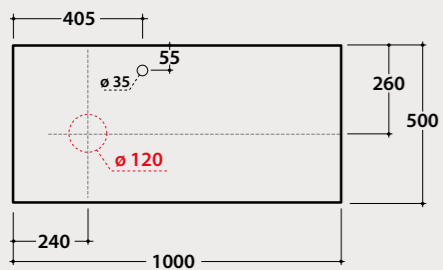

Technical Specifications for Tops

OP019SXX