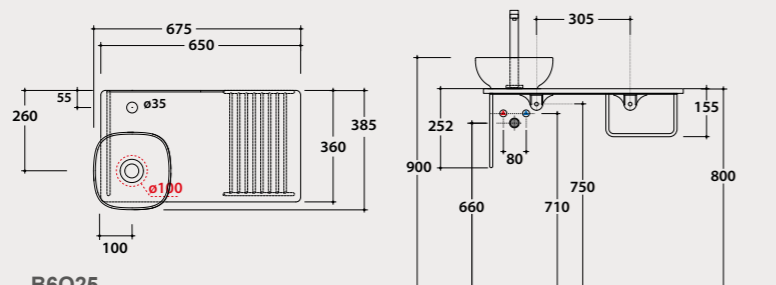

B6Q25

Code **OP010TBI** Price € **1.527,00**

Code **OP010TXX** Price € **1.872,00**

Recommended washbasins

TILE

Continuous waste
with ceramic top

Continuous waste with ceramic top for basins without overflow. Weight 0,5 Kg.

Code **FI024BI** Price € **120,00**

Code **FI024XX** Price € **120,00**

Code **FI024XX** Price € **150,00**

Continuous chromed
waste

Continuous chromed waste for basins without overflow. Weight 0,5 Kg.

Code **FI024CR** Price € **69,00**

Continuous waste
with ceramic top

Continuous waste with ceramic top and matt black junction. For basins without overflow. Weight 0,5 Kg.

Code **FI024ABI** Price € **140,00**

Code **FI024AXX** Price € **140,00**

Code **FI024AXX** Price € **175,00**

Square siphon
chromium-plated

Chromium-plated siphon, square shape 1" 1/4. Weight 0,5 Kg.

Code **SF051CR** Price € **125,00**

Round siphon
chromium-plated

Chromium-plated siphon, round shape 1" 1/4. Weight 0,5 Kg.

Code **RA051CR** Price € **110,00**

Round ABS siphon
chromium-plated

Chromium-plated ABS siphon, round shape 1" 1/4. Weight 0,5 Kg.

Code **RA050CR** Price € **85,00**

Matt black siphon

Matt black siphon, round shape 1" 1/4. Weight 1,16 Kg.

Code **RA051AR** Price € **290,00**

Space-saving matt
black siphon

Space-saving matt black siphon, round shape 1" 1/4. Weight 1,16 Kg.

Code **RA053AR** Price € **479,00**