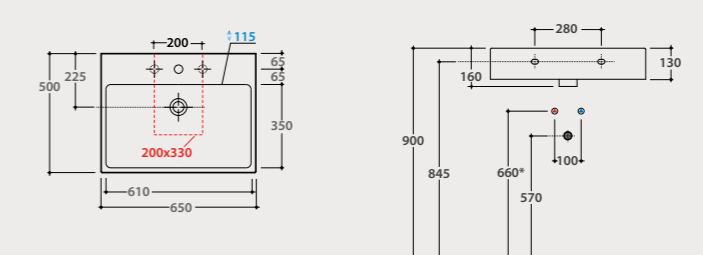

MR3670XX

MR4970XX

LP2470XX

LP3670XX

LP4970XX

Basin
65.50

Basin 65x50 h13 cm. Wall-hung or sit-on installation.
Fixing kit included . Weight 18,5 Kg.

* For top installed tap