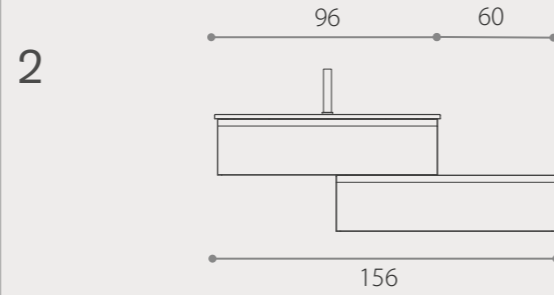

Code	Description cm	Finish	Qty	Price €
BL096BI	Basin 96x51	Shiny white	1	691,00
MR2495LN	Mari unit 95x50 h24,5	London	1	936,00
JA2495LN	Javier unit 95x50 h24,5	London	1	1.173,00
				Tot. 2.800,00