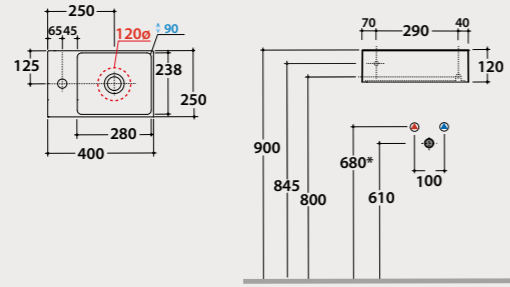

OP008YAR 202,00

Furniture in combination
with this basin p. 167 and
following

OP006PAR

OP016PXX

LE LASTRE

Basin
40.25

Basin 40x25 h12 cm. Wall-hung or sit-on installation. Fixing kit included. Weight 7 Kg.

* For top installed tap