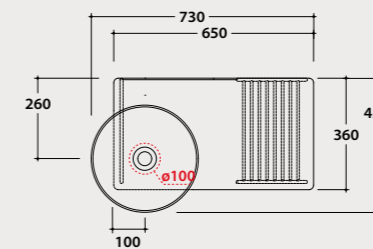

TILE

Wall-hanging structure with ceramic shelf 70.50

Wall-hanging structure in matt black steel 70x50 cm with washbasin shelf in ceramic. With central washbasin hole and wall installed tap. Weight 12,7 Kg.

Code **LT037LBI**

Price € **855,00**

Code **LT037LXX**

Price € **1.012,00**

Wall-hanging structure with ceramic shelf 70.50

Wall-hanging structure in matt black steel 70x50 cm with washbasin shelf in ceramic. With central washbasin hole and tap hole. Weight 12,7 Kg.

Code **LT038LBI**

Price € **855,00**

Code **LT038LXX**

Price € **1.012,00**

* For top installed tap

Ceramic shelf 64.30

Ceramic shelf for LT037L, LT038L, LT040L, LT041L. With matt black steel towel rail. Left or right installation. Weight 7,4 Kg.

Code **LT044LBI**

Price € **645,00**

Code **LT044LXX**

Price € **809,00**

Recommended washbasins

B6T37

B6T30

TE035

TILE

Wall-hanging structure 65.36

Wall-hanging structure in matt black steel 65x36 h25 cm with washbasin shelf in ceramic. With right washbasin hole and wall installed tap. Weight 12 Kg.

Code **OP007TBI**

Price € **1.527,00**

Code **OP007TXX**

Price € **1.872,00**

B6T37

B6T30

B6Q25

Wall-hanging structure 65.36

Wall-hanging structure in matt black steel 65x36 h25 cm with washbasin shelf in ceramic. With left washbasin hole and wall installed tap. Weight 12 Kg.

Code **OP008TBI**

Price € **1.527,00**

Code **OP008TXX**

Price € **1.872,00**

B6T37

B6T30

B6Q25

Recommended washbasins

B6T37

B6T30

B6Q25