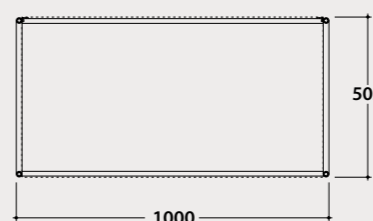

* For top installed tap

Lower tray 97,6.46,6

One spare lower tray in white matt glass 97,6x46,6 h 0,6 cm. Weight 6 Kg.

MT016BO 271,00

Storage cabinet* 95.50

Storage cabinet in MDF 95x50 h37 cm. Complete with space-saving siphon Weight 29,5 Kg.

BdC MT018XX 1.935,00