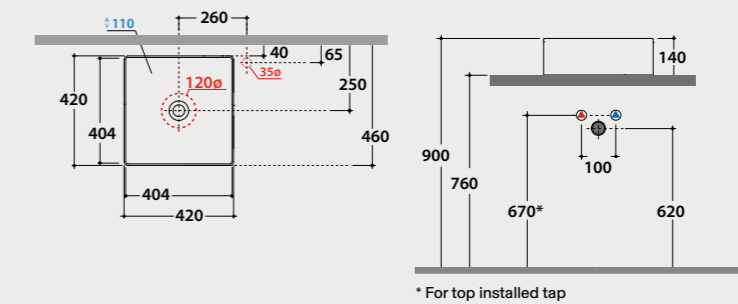

Pallet Exp. pcs. 60
Euro pallet pcs. 38

Code

Price €

B6R63BI 445,00

Le Pietre B&C B6R63XX 667,00

R B6R63XX 779,00

TE055BI 427,00

Le Pietre TE055XX 641,00

B6R54BI 404,00

Le Pietre B&C B6R54XX 606,00

B6Q42BI 400,00

Le Pietre B6Q42XX 600,00