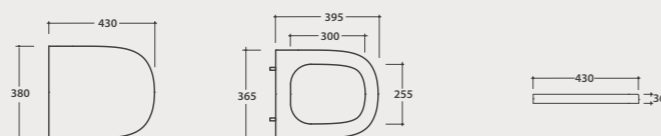

Pallet exp pcs. 20
Euro pallet pcs. 16

Soft close cover-seat

Removable duroplast seat-cover with soft-closing system. Weight 3,5 Kg.

Pallet exp pcs. 100
Euro pallet pcs. 80

*Elbow pipe

Adjustable elbow pipe for floor drain from 6 to 12 cm. Weight 0,3 Kg.