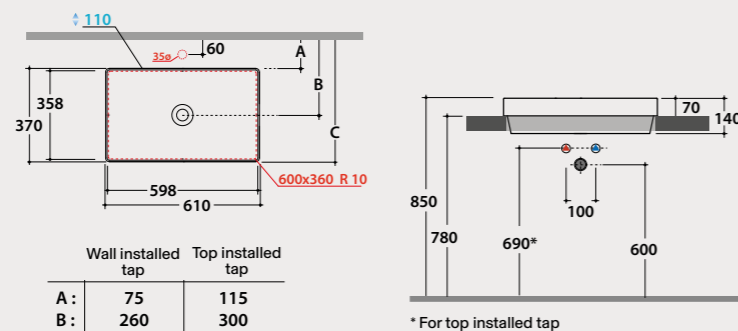

Wall installed tap	Top installed tap
A:	75	115
B:	260	300
C:	445	485

Pallet Exp. pcs. 44
Euro pallet pcs. 34

Code Price €
B6R61BI 380,00
B6R61XX 569,00

Basin
60.41

Basin 60x41 h14 cm. Recessed installation. Weight 11,5 Kg.