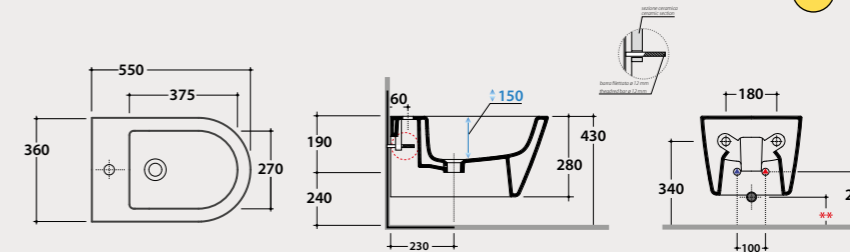

Pallet exp. pcs. 25
Europallet pcs. 20

NEW!

Chromed push-open waste

Chromed push-open waste. Weight 0,5 Kg.

Push-open waste with ceramic top

Push-open waste with ceramic top. Weight 0,5 Kg.

Code Price €
FNS02BI 590,00
FNS02XX 885,00

FOR23BI 169,00
FOR23XX 312,00

VA040 55,00

FNS09BI 590,00
FNS09XX 885,00

FI012CR 69,00

FI012BI 120,00
FI012XX 120,00