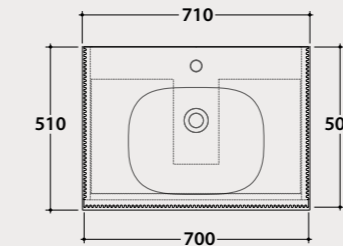

NEW!

Overall dimensions with open drawer: 87 cm

* For top installed tap

Combinable washbasins

BL071

Round siphon chromium-plated

Chromium-plated siphon, round shape 1" 1/4. Weight 0,5 Kg.

Code **RA051CR** Price € **110,00**