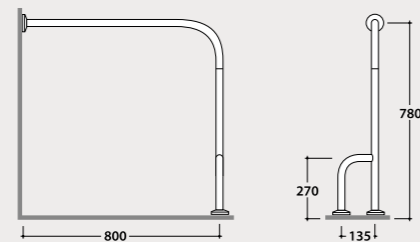

Code Price €
DS123 181,00

DS124 181,00

DS138 205,00

DS139 205,00

DS125 194,00

DS126 194,00

ACCESSORIES

Tip-up seat

Tip-up seat. Weight 3 Kg.

Removable tip-up seat

Folding seat to hang from the handrail (removable). Weight 3 Kg.

Code Price €
DS127 463,00

DS128 556,00