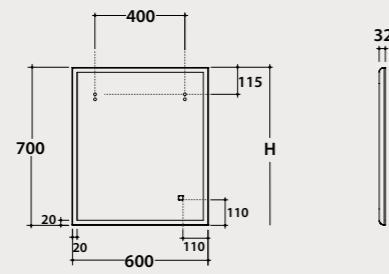

RAMBLA with frame

Code Price €

Mirror 120.70

Mirror 120x70cm complete with perimeter LED strip 34 W.
Touch-sensitive switch with dimmer. 2829 Lumen. Weight 10 Kg.

SP013 946,00

H =Recommended installation height 190 cm

Operation of the touch / dimmer button

Mirror 100.70

Mirror 100x70cm complete with perimeter LED strip 30 W.
Touch-sensitive switch with dimmer. 2503 Lumen. Weight 9 Kg.

SP014 875,00