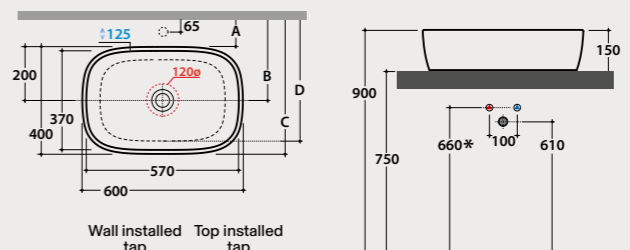

Basin ø 42 h14 cm with top tap. One tap hole. Sit-on installation. Weight 9,6 Kg.

* For top installed tap

Pallet Exp. pcs. 44
Euro pallet pcs. 26

Basin
GENESIS 60.40

Basin 60x40 h15 cm. Sit-on installation. Weight 13,5 Kg.