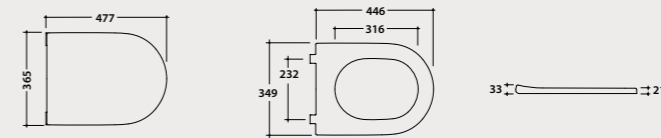

Pallet exp. pcs. 100
Europallet pcs. 80

NEW!

* Elbow pipe

Adjustable elbow pipe for floor drain da 6 a 10 cm. Weight 0,3 Kg.

VA092

38,00

* Elbow pipe

Adjustable elbow pipe for floor drain da 13 a 18 cm. Weight 0,3 Kg.

VA094

38,00

** Eccentric pipe

Eccentric pipe for water inlet h 35/38 cm. Weight 0,1 Kg.

VA028

10,00

Pipe

Pipe 35 cm for wall drain. Weight 0,2 kg.

VA076

18,00

Floor mounted bidet
55.36