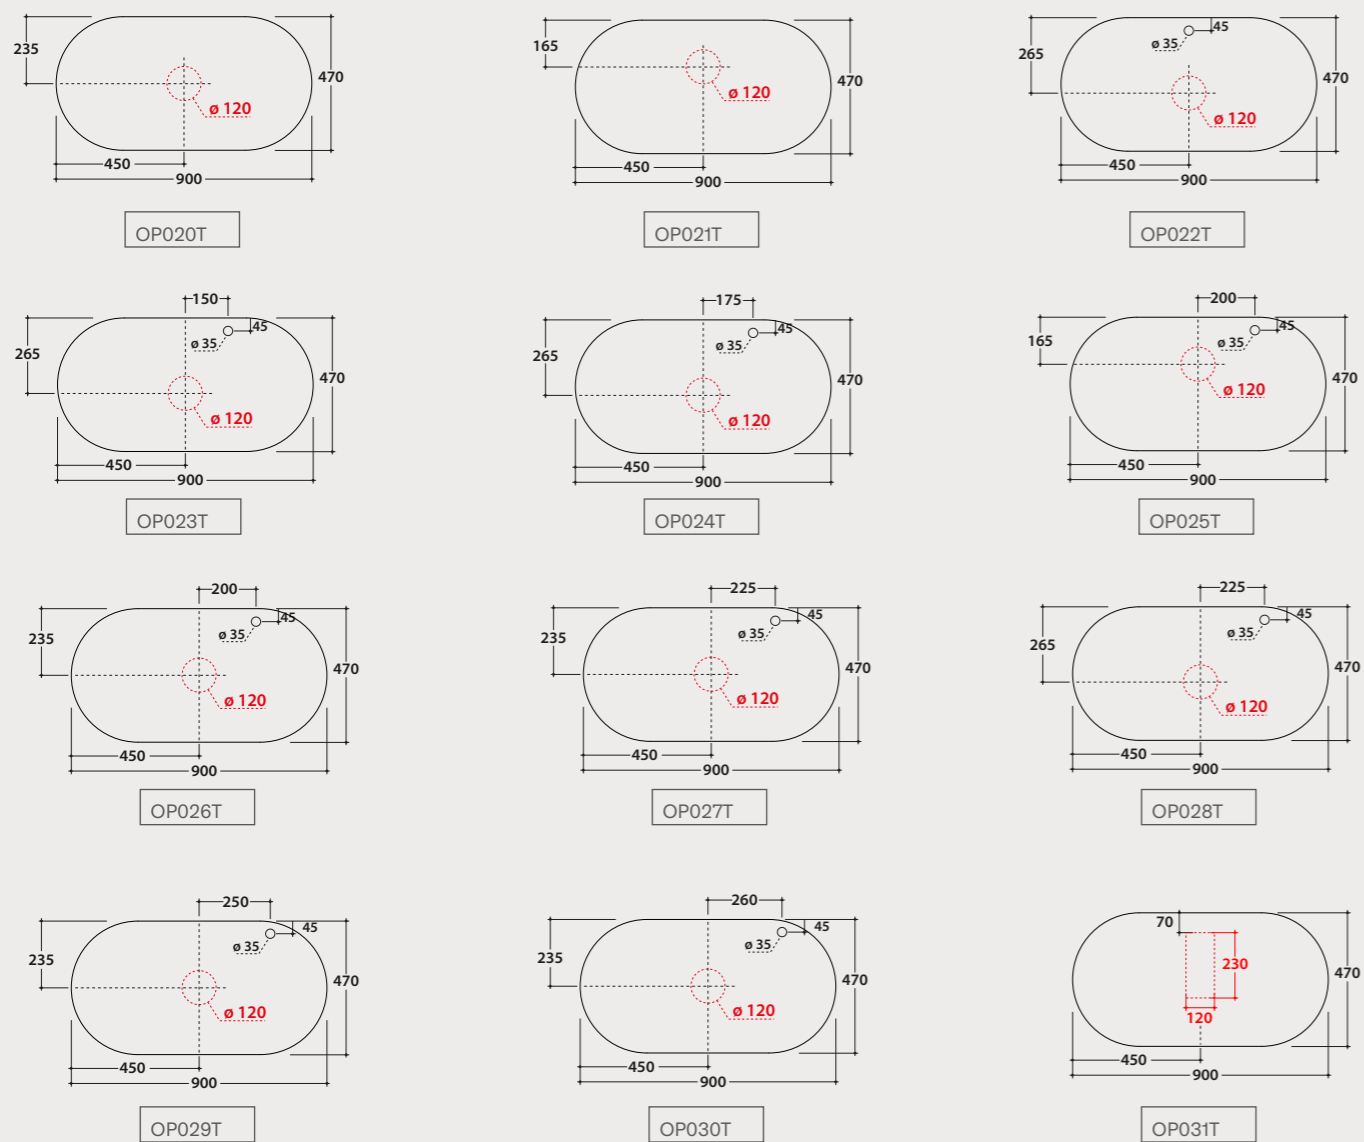

Shelves HOJA PLUS

*For ceramic countertops without sink hole and without tap hole, please get in contact the company

TILE ceramic plates

Plates datasheet

Plate 65x47 cm

Plate 90x47 cm

Washbasins combination on ceramic plate