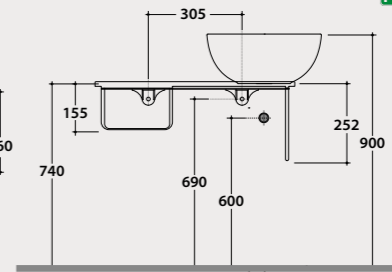

TILE

Wall-hanging structure with ceramic shelf 70.50

Wall-hanging structure in matt black steel 70x50 cm with washbasin shelf in ceramic. With central washbasin hole and wall installed tap. Weight 12,7 Kg.

Code **LT037LBI**

Price € **855,00**

Code **LT037LXX**

Price € **1.012,00**

Wall-hanging structure with ceramic shelf 70.50

Wall-hanging structure in matt black steel 70x50 cm with washbasin shelf in ceramic. With central washbasin hole and tap hole. Weight 12,7 Kg.

Code **LT038LBI**

Price € **855,00**

Code **LT038LXX**

Price € **1.012,00**

* For top installed tap

Ceramic shelf 64.30

Ceramic shelf for LT037L, LT038L, LT040L, LT041L. With matt black steel towel rail. Left or right installation. Weight 7,4 Kg.

Code **LT044LBI**

Price € **645,00**

Code **LT044LXX**

Price € **809,00**

Recommended washbasins

B6T37

B6T30

TE035

TILE

Wall-hanging structure 65.36

Wall-hanging structure in matt black steel 65x36 h25 cm with washbasin shelf in ceramic. With right washbasin hole and wall installed tap. Weight 12 Kg.

Code **OP007TBI**

Price € **1.527,00**

Code **OP007TXX**

Price € **1.872,00**

B6T37

B6T30

B6Q25

Wall-hanging structure 65.36

Wall-hanging structure in matt black steel 65x36 h25 cm with washbasin shelf in ceramic. With left washbasin hole and wall installed tap. Weight 12 Kg.

Code **OP008TBI**

Price € **1.527,00**

Code **OP008TXX**

Price € **1.872,00**

B6T37

B6T30

B6Q25

Recommended washbasins

B6T37

B6T30

B6Q25