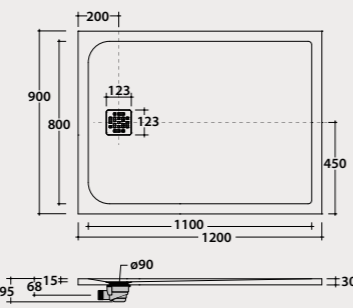

Shower tray
DOCCIAPIETRA 90.120

Shower tray 90x120 cm. Sit-on or floor-level installation.
Drain included.Reversible. Weight 30 Kg.

DP12090XXX 779,00

B+C DP12090XX 1.075,00