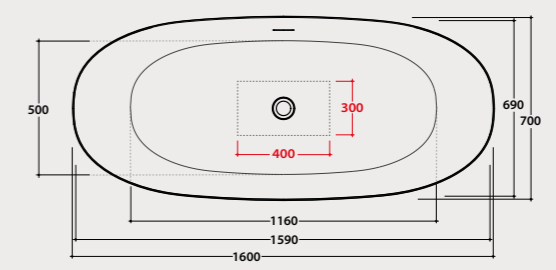

Technical details
Bathtub weight: : Kg. 108,50
Water capacity: : Lt. 240,00
Full weight : Kg. 348,00

Drain kit	Drain kit complete with siphon, drain and drain cover for KOIB126, KOIB125, KOIB124, KOIB123 bathtubs.	KOIB121	225,00
Maintenance kit Solid Surface®	Solid Surface® maintenance kit.	KOIBMAN1	270,00
Repair kit Solid Surface®	Solid Surface® repair kit.	KOIBRIP2	105,00