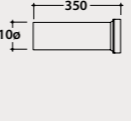

VA076

18,00

Flow reductor

Flow reductor.

VA132

8,00

Floor mounted bidet
57.36