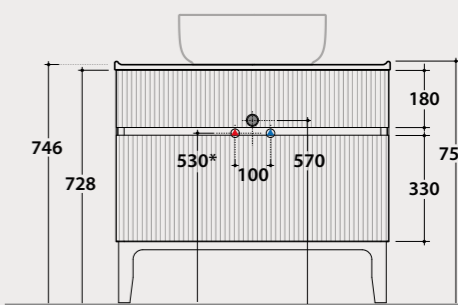

GISELE

Floor-standing cabinet with two drawers 85.50

Floor-standing cabinet 85x50 h 73 cm. With two drawers Weight 41,9 Kg.

Code **GS8511XX** Price € 3.670,00

NEW!

Overall dimensions with open drawer: 87 cm * For top installed tap