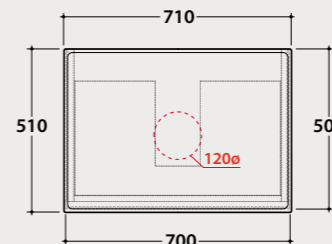

Overall dimensions with open drawer: 87 cm * For top installed tap

Ceramic shelf 71.50,5

Ceramic shelf 71x51 h 2,6 cm. Weight 11,8 Kg

GS7000BI 450,00

Code **GS7000XX** Price € 810,00

NEW!

See the table on the page 178 for combination and positioning of the washbasins on the counter

GS7000XX

Insert code of the chosen finish

* Ceramic shelf to be ordered compulsorily

Round siphon chromium-plated

Chromium-plated siphon, round shape 1" 1/4. Weight 0,5 Kg.

RA051CR 110,00

Matt black siphon

Matt black siphon, round shape 1" 1/4. Weight 1,16 Kg.

RA051AR 290,00