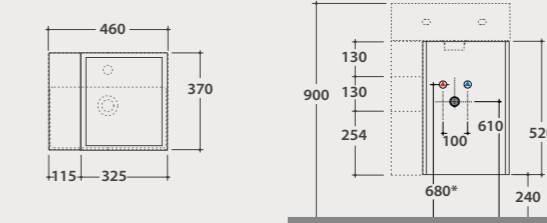

Open door clearance: 70 cm

Code Price €
OP004PAR 1.140,00

BdC OP012PXX 1.290,00

Base with left side opening 46x37 h52 cm. Weight 21 Kg.