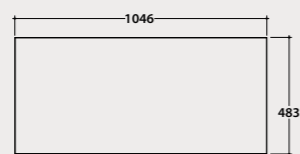

Wall-hanging structure 110.50

Wall-hanging structure in matt powder coated steel 110x50 h49 cm. Weight 19,7 Kg.

* Glass shelf OP043S to be ordered compulsorily

Glass shelf* 104,6.48,3

Shelf in back-painted glass 104,6x48,3 h 0,6 cm. Weight 7,4 Kg.