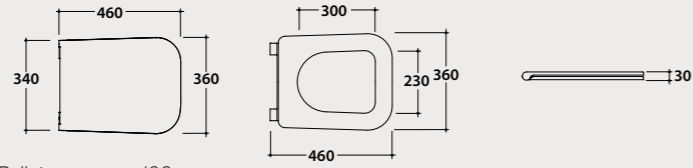

Pallet exp. pcs. 20
Europallet pcs. 16

Soft close seat-cover

Removable duroplast seat-cover with soft-closing system. Weight 3,5 Kg.

Pallet exp. pcs. 100
Europallet pcs. 80

*** Elbow pipe**

Adjustable elbow pipe for floor drain from 6 to 11 cm. Weight 0,3 Kg.