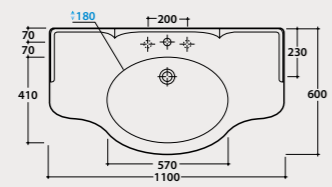

Ceramic
leg

Ceramic leg for PA022 or PA056. Weight 9 Kg.

Code **PA075BI** Price € **220,00**
one piece

Ceramic
leg

Ceramic leg for PA022 or PA056. Weight 9 Kg.

Code **PA075BI** Price € **220,00**
one piece