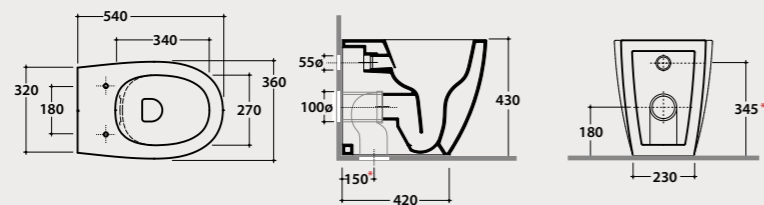

4All

Floor mounted Wc 54.36

Floor mounted Wc No Rim 54x36 h43 cm with adjustable water inlet/outlet MULTI. Back to wall installation. Average drain < 3 Lt. FISSAGGIOGHOST® fixing kit included. Weight 25 Kg.

Code Price €
MD004BI **524,00**
B-C MD004XX **786,00**

Pallet exp. pcs. 20
Europallet pcs. 16

Soft close seat-cover

Removable duroplast seat-cover with soft-closing system. Weight 3 Kg.

Code Price €
MDR20BI **169,00**
B-C MDR20XX **312,00**