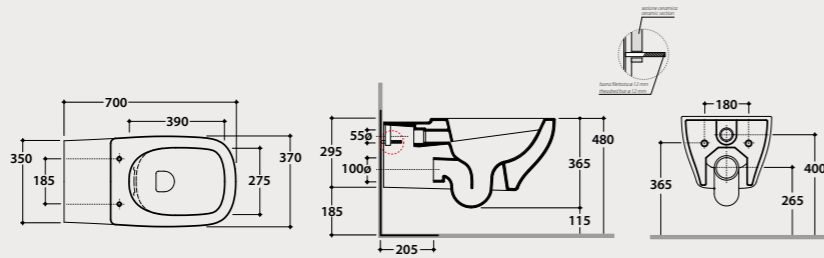

Wall-hung Wc
SENZABRIDA®
ARGENTO 70.37

Wall-hung No Rim Wc 70x37 h36,5 cm. Average drain 4,5 / 2,6 Lt. Weight 26 Kg.

Pallet exp. pcs. 16
Euro pallet pcs. 12

Soft close seat-cover

Removable duroplast seat-cover with soft-closing system. Weight 3 Kg.