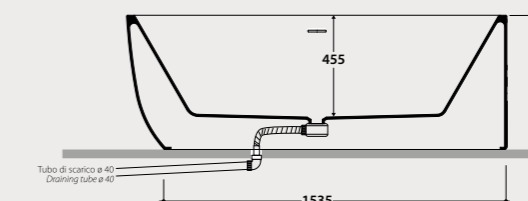

Technical details

Bathtub weight: Kg. 40,00
Water capacity: Lt. 230,00
Full weight: Kg. 270,00

**Bathtub
MARTINA DX
170.75**

Acrylic bathtub 170x75 h60 cm. Corner wall installation.
Drain and drain kit included.