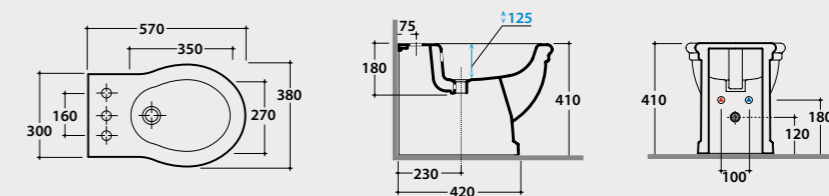

Pallet exp. pcs. 20
Europallet pcs. 16

Siphon

Easy installation siphon. Weight 0,5 Kg.

Code **FI016**
Price € **6,00**

Chromed push-open
waste

Chromed push-open waste. Weight 0,5 Kg.

Code **FI012CR**
Price € **69,00**

Push-open waste with
ceramic top

Push-open waste with ceramic top. Weight 0,5 Kg.

Code **FI012BI**
Price € **120,00**