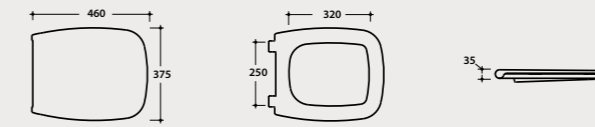

Pallet exp. pcs. 100
Europallet pcs. 80

DAR20BI 172,00

Flow reductor

Flow reductor

VA132 8,00

Anti-drip bend

Anti-drip bend for DAS03. Weight 0,3 Kg.

VA040 55,00

NEW!

Elbow pipe

Pipe for floor drain. Weight 0,3 Kg.

VA093 32,00

Pipe

Pipe 35 cm for wall drain 35 cm. Weight 0,2 Kg.

VA076 18,00

Flow reductor

Flow reductor

VA132 8,00

Wall-hung bidet 53.37

Wall-hung bidet 53x37 h30 cm. Fixing kit included. Weight 18 Kg.