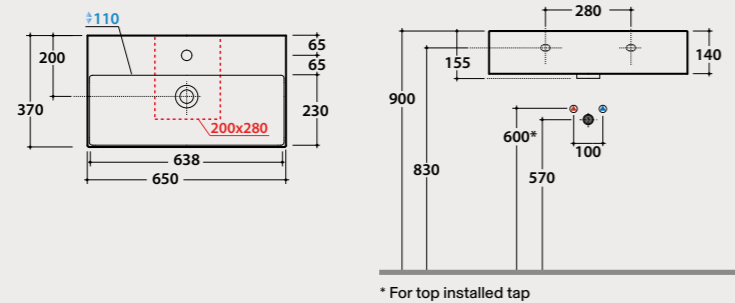

* For top installed tap

Also available without tap hole code: **IN0660BI**

Pallet Exp. pcs. 27
Euro pallet pcs. 22

Frontal brass chromium-plated towel rail

Frontal brass chromium-plated towel rail 61x9 cm. Weight 0,5 kg.

PT015CR **193,00**

Frontal matt black steel towel rail

Frontal matt black steel towel rail 62x10 cm. Weight 1,1 kg.

OP015YAR **211,00**

Furniture in combination with this basin p. 167 and following

OP023PAR

OP026PXX

LE LASTRE

Basin
61.37

Basin 61x37 h14 cm. Wall-hung or sit-on installation.
Fixing kit included. Weight 16,5 Kg.

Code
IN062BI Price €
423,00