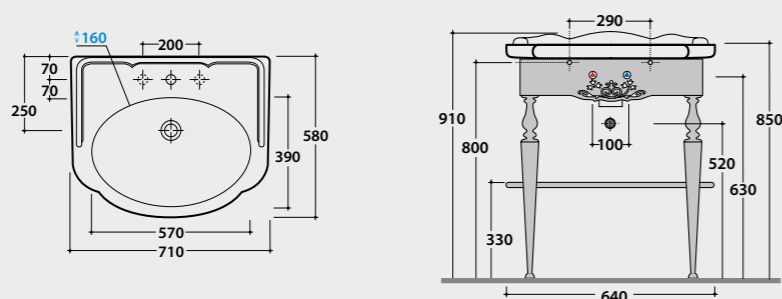

PAESTUM

Basin
71.58

Basin 71x58 h22 cm. Wall-hung installation. Fixing kit included. Weight 24 Kg.

Code Price €
PA006BI 410,00

Q.tà pallet pcs. 10

Floor mounted pedestal

Floor mounted pedestal For basins PA006BI and PA057BI. Weight 13 Kg.

Code Price €
PA005BI 260,00

Q.tà pallet pcs. 18

Floor mounted structure
65.56

Brass chromium-plated floor-mounted structure 65x56 h82 cm. For basin PA006BI. Weight 14,5 Kg.

Code Price €
PATC06 2.300,00

Chromed push-open waste

Chromed push-open waste. Weight 0,5 Kg.

Code Price €
FI012CR 69,00

Push-open waste with ceramic top

Push-open waste with ceramic top. Weight 0,5 Kg.

Code Price €
FI012BI 120,00

PAESTUM

Basin
62.54

Basin 62x54 h22 cm. Wall-hung installation. Fixing kit included. Weight 19 Kg.

Code Price €
PA057BI 393,00

Q.tà pallet pcs. 12

Floor mounted pedestal

Floor mounted pedestal For basins PA006BI and PA057BI. Weight 13 Kg.

Code Price €
PA005BI 260,00

Q.tà pallet pcs. 18

Wall-hung structure
59.52

Brass chromium-plated wall-hung structure 59x52 h48 cm. For basin PA057BI. Weight 8 Kg.

Code Price €
PASC57 1.660,00

Floor mounted structure
57.52

Brass chromium-plated floor-mounted structure 57x52 h82 cm. For basin PA057BI. Weight 13 Kg.

Code Price €
PATC57 2.210,00