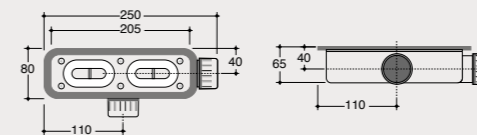

DOCCIAPIETRA H2

Drain cover

Drain cover (replacement).

Code Price €
DP011XXX 63,00

Drain kit

Drain kit for DOCCIAPIETRA H2 (replacement).

Code Price €
DP012 107,00