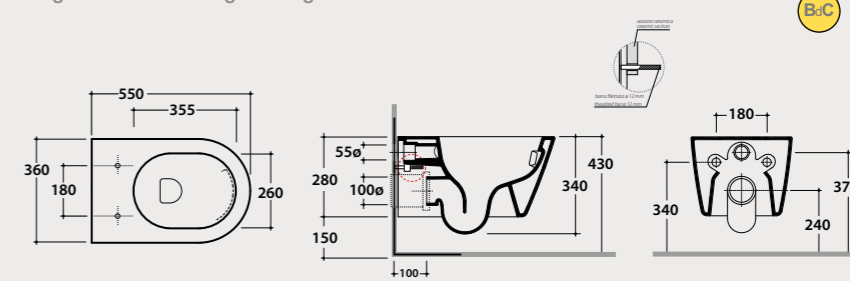

FORTY3

Wall-hung Wc
55.36

Wall-hung Wc CLEANSTORM® new 55x36 h34 cm. Drain 4/6 Lt.
Fixing kit included. Weight 24 Kg.

Pallet exp. pcs. 25
Europallet pcs. 20

NEW!

Soft close seat-cover

Removable duroplast seat-cover with soft-closing system. Weight 3,5 Kg.

Pallet exp. pcs. 100
Europallet pcs. 80

NEW!

Anti-drip bend

Anti-drip bend for FNS02. Weight 0,3 Kg.

NEW!

Wall-hung bidet
55.36

Wall-hung bidet 55x36 h28 cm. Fixing kit included. Weight 21 Kg.