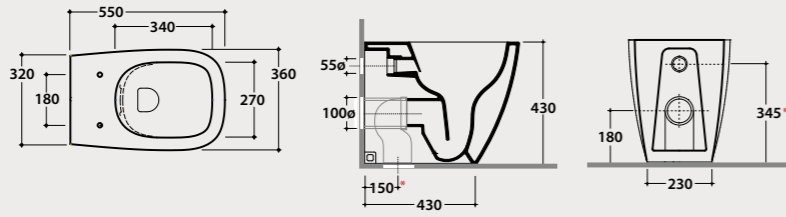

Pallet exp. pcs. 20
Europallet pcs. 16

Soft close seat-cover

Removable duroplast seat-cover with soft-closing system. Weight 3 Kg.

Pallet exp. pcs. 100
Europallet pcs. 80

* Elbow pipe

Adjustable elbow pipe for floor drain from 6 to 11 cm. Weight 0,3 Kg.