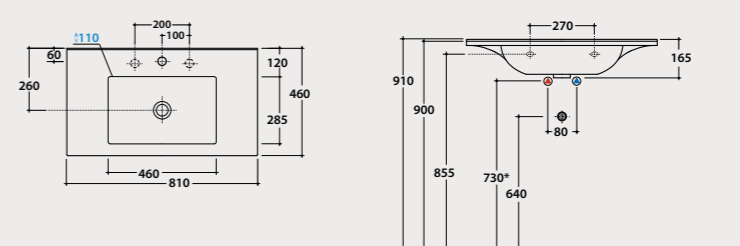

I TUTTOFARE

Basin
ANITA 81.46

Basin 81x46 h16,5 cm. Wall-hung installation or on wall-hung cabinet.
Fixing kit included. Weight 22,5 Kg.

Code **HA081BI** Price € **613,00**

* For top installed tap

Pallet Exp. pcs. 20
Euro pallet pcs. 17

Furniture in combination with this basin p. 233 and following

Basin
ANITA 71.46

Basin 71x46 h16,5 cm. Wall-hung installation or on wall-hung cabinet.
Fixing kit included. Weight 21 Kg.

Code **HA071BI** Price € **560,00**