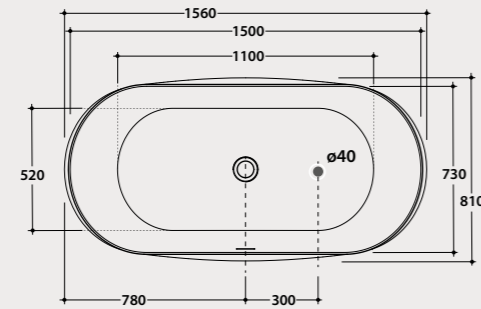

Technical details

Bathtub weight: Kg. 50,00
Water capacity: Lt. 270,00
Full weight: Kg. 320,00

Bathtubs
VIOLETTA
156.81

Acrylic bathtub 156x81 h58 cm. Free-standing installation.
Drain and drain kit included.