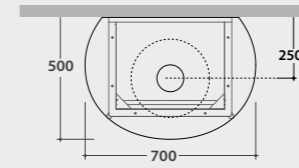

Floor-standing structure
with ceramic shelf
70.50

Floor-standing structure in matt black steel 70x50 cm with washbasin shelf in ceramic. With central washbasin hole and tap hole. Weight 17 Kg.

Code Price €
LT041LBI 1.129,00
Le Petre B&C LT041LXX 1.295,00