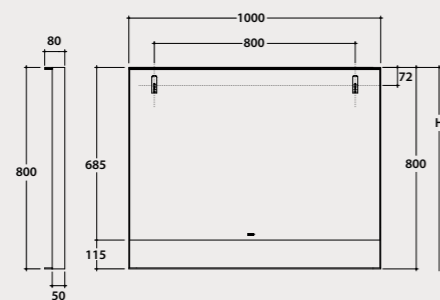

H = Recommended installation height 200 cm

Mirror
80.80

Mirror with LED Lamp 80x80 cm. Frame and tray in matt black steel.
LED Lamp Energy efficiency A+. 1440 Lumen. Weight 13 Kg.

ME002MAR 945,00