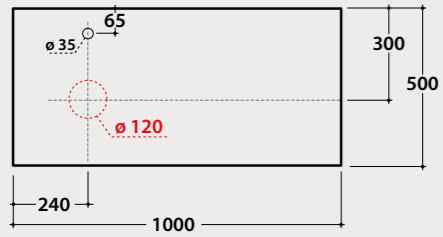

Technical Specifications for Tops

OP013SXX