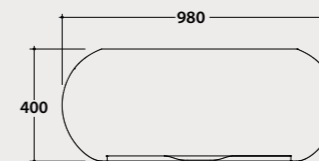

B&C OPN23BXX 2.086,00

Overall dimensions with open drawer: 76,5 cm

Storage cabinet*
66.42

Storage cabinet in matt lacquered MDF 66x42 h25 cm with one drawer.
Weight 20 Kg.

B&C OPN24BXX 1.260,00

Overall dimensions with open drawer: 75,9 cm