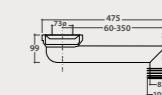

Adjustable elbow pipe for floor drain from 7 to 9 cm. Weight 0,3 Kg.

VA092 38,00

* Elbow pipe

Adjustable elbow pipe for floor drain from 10 a 13 cm. Weight 0,3 Kg.

VA093 32,00

* Floor drain connection

Floor drain connection, used in combination with the item/article VA092, from 14 to 31 cm for WC MULTI 2.0. Weight 0,4 Kg.