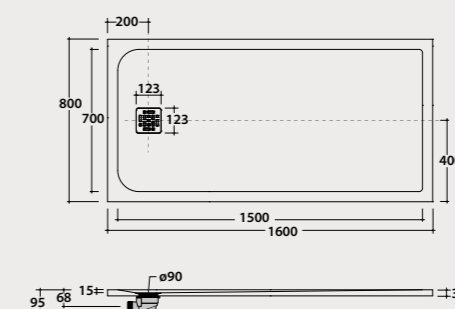

DOCCIAPIETRA H3

Shower tray
DOCCIAPIETRA 80.160

Shower tray 80x160 cm. Sit-on or floor-level installation.
Drain included.Reversible. Weight 35 Kg.