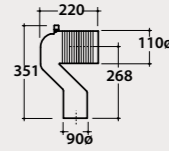

ACCESSOIRES

Protection Acoustic and crash protection. Weight 0,2 Kg.

Fixing brackets Fixing brackets for W/H sanitary. Weight 2,5 Kg.

Exhibitor for wall-hung Wc and bidet Exhibitor for wall-hung Wc and bidet 48x24,5 h43 cm.

Flow reductor Flow reductor.

Flow optimiser Flow optimiser for LALITA Wcs (replacement).

Eccentric pipe Eccentric pipe for water inlet +/- 10 mm.

Eccentric pipe Eccentric pipe for water inlet +/- 15 mm.

Anti-drip curve Anti-drip curve for : LTS02,LAS04,STS07 FNS02,FOS05,FOS06,FOS07,MDS03,MDS04,MES02,MES03 DNS02,DAS03 . Weight 0,3 Kg.

NEW!

Elbow pipe Adjustable elbow pipe for floor drain. Output can be combined with fittings up to ø.90. Weight 0,3 Kg.

Elbow pipe Elbow pipe for floor drain. Weight 0,3 Kg

Code

Price €

PU001 19,00

FI002 51,00

ESP06 264,00

VA132 8,00

VA131 6,00

VA086 10,00

VA028 10,00

VA040 55,00

VA092 38,00

VA079 32,00

ACCESSOIRES

Elbow pipe Adjustable elbow pipe for floor drain. Output can be combined with fittings up to ø.90. Weight 0,3 Kg.

Elbow pipe Adjustable elbow pipe for floor drain. Output can be combined with fittings up to ø.90. Weight 0,3 Kg.

Pipe Pipe 35 cm, ø 110 for wall drain. Weight 0,2 Kg

Pipe Pipe 27 cm, ø 90 for wall drain. Weight 0,2 Kg

Pipe for floor drain Pipe for floor drain from 14 to 31 cm for WC MULTI 2.0.

Flexible pipe Flexible pipe for wall drain for Wc MULTI 2.0.

Siphon for urinals Siphon for FORTY3 urinals FO031 and FO032. Weight 0,2 Kg.

Water inlet kit Water inlet system for FORTY3 urinals FO031and FO032. Weight 0,2 Kg.

Code

Price €

VA093 32,00

VA094 38,00

VA076 18,00

VA084 20,00

VA026 118,00

VA027 80,00

VA014 30,00

VA024 55,00