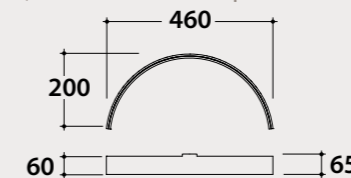

MIRRORS

Mirror 90.77

Mirror 90x77 cm. Weight 11,2 Kg.

Code Price €
OP003MAR 1.048,00
Matt black
OP003MBO 1.048,00
Matt white

H = Recommended installation height 210 cm

Mirror ø 90

Mirror ø 90 cm. Weight 11,8 Kg.

OP002MAR 972,00

H = Recommended installation height 210 cm

Mirror with Container ø 90

Mirror ø 90 cm with container. Weight 15 Kg.

OP001MAR 1.510,00

H = Recommended installation height 210 cm

H = Recommended installation height 210 cm

H = Recommended installation height 210 cm

Lamp

LED-light for mirrors OP003MAR, OP002MAR and OP001MAR. Free installation, double installation is possible. Weight 1,3 Kg.

OP004MAR 396,00
Matt black
OP004MBO 396,00
Matt white

MIRRORS

Mirror 90.45

Mirror 90x45 cm. Weight 8,7 Kg.

Code Price €
OP006MAR 897,00
Matt black
OP006MBO 897,00
Matt white

H = Recommended installation height 210 cm

H = Recommended installation height 190 cm

Mirror with Container 90.45

Mirror 90x45 cm with container. Weight 12 Kg.

OP005MAR 1.465,00

H = Recommended installation height 210 cm

H = Recommended installation height 190 cm

H = Recommended installation height 190 cm

Lamp

LED-light for mirrors OP006MAR and OP005MAR. Installation on round side, double installation is possible. Weight 1,3 Kg.

OP007MAR 472,00
Matt black
OP007MBO 472,00
Matt white