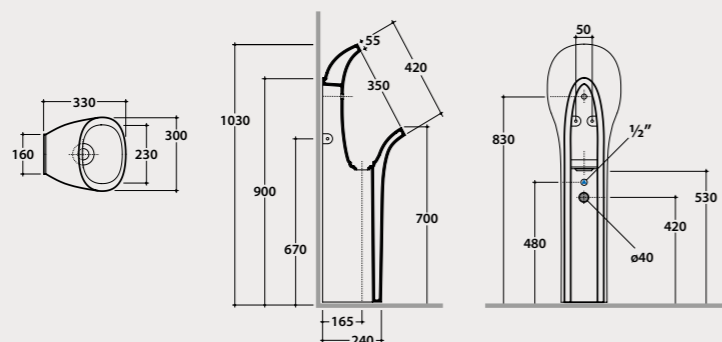

Floor-mounted bidet
OLIVIA 30.33
design Giulio Iacchetti

Floor mounted urinal 30.33 h103 cm. FISSAGGIOGHOST® fixing kit iprovided water supply and drainage system. Weight 27 Kg.

Pallet exp. pcs. 15
Europallet pcs. 10