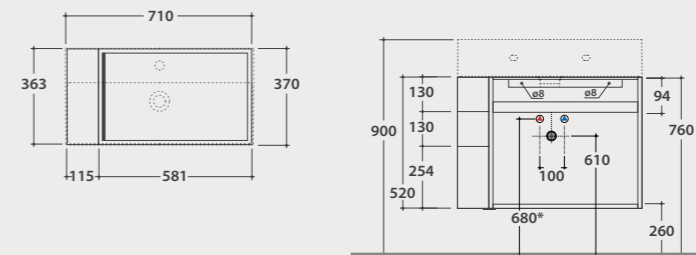

RA051AR 290,00

PLAIN

Wall-hanging structure 71.37

Wall-hanging structure 71x37 h52 cm with reversible open shelving in matte black steel. Weight 17,5 Kg.

Code **OP003PAR** Price € **1.478,00**

Base 71.37

Base 71x37 h52 cm with two drawers, reversible open shelving in matte black steel, complete with space-saving siphon. Weight 31 Kg.