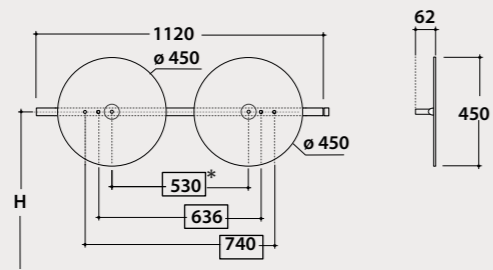

MIRRORS

Double mirror
112.45

Mirror 112x45 cm horizontal or vertical installation. Weight 12 Kg.

Code	Price €
OP008MAR	1.254,00
Matt black	
OP008MBO	1.254,00
Matt white	

* Wall fixing points

H = Recommended installation height 165 cm

□ Mirrors fixing points