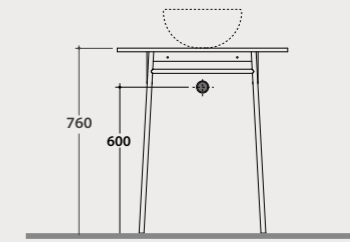

Floor-standing structure
with ceramic shelf
70.50

Floor-standing structure in matt black steel 70x50 cm with washbasin shelf in ceramic. With central washbasin hole and tap hole. Weight 17 Kg.

Code Price €
LT041LBI 1.129,00
Le Petre B&C LT041LXX 1.295,00