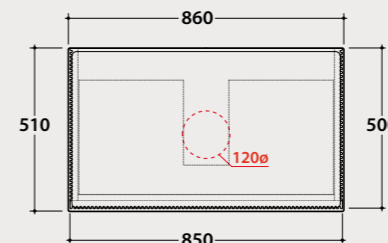

GISELE

Floor-standing cabinet with two drawers 85.50

Floor-standing cabinet 85x50 h 73 cm. With two drawers Weight 41,9 Kg.

Code **GS8511XX** Price € 3.670,00

NEW!

Overall dimensions with open drawer: 87 cm * For top installed tap