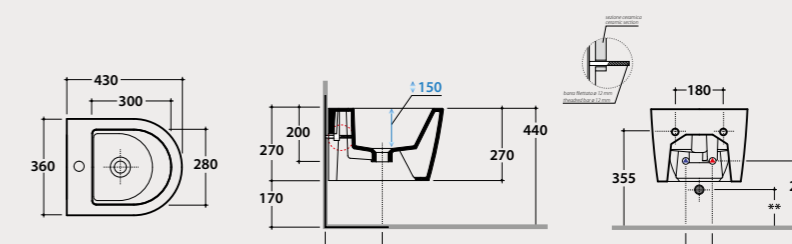

Pallet exp. pcs. 25
Europallet pcs. 20

Chromed push-open waste

Chromed push-open waste. Weight 0,5 Kg.

Push-open waste with ceramic top

Push-open waste with ceramic top. Weight 0,5 Kg.

Code Price €

FOS06BI 464,00

FOR22BI 169,00

VA132 8,00

VA040 55,00

FOS12BI 464,00

FI012CR 69,00

FI012BI 120,00