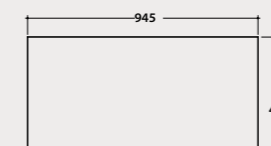

Floor-standing structure in matt powder coated steel 100x47 h78 cm. Weight 21,7 Kg.

Glass shelf* 94,5.45,2

Shelf in back-painted glass 94,5x45,2 h 0,6 cm. Weight 6,3 Kg.

* Glass shelf OP040S to be ordered compulsorily