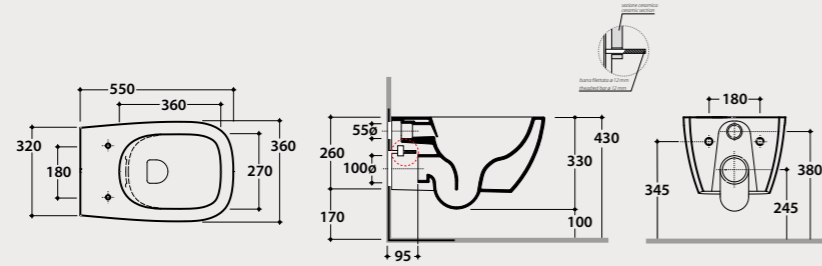

GENESIS

Wall-hung Wc 55.36

Wall-hung Wc No Rim 55x36 h33 cm. Average drain < 3 Lt. Fixing kit included. Weight 20 Kg.

Pallet exp. pcs. 25
Europallet pcs. 20

Soft close seat-cover

Removable duroplast seat-cover with soft-closing system. Weight 3 Kg.