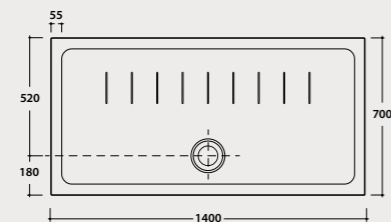

Pallet exp. pcs. 11*
Europallet pcs. 11*

Shower tray DOCCIAVIVA 80.80

Shower tray 80x80 h5 cm. Sit-on or floor-level installation.
Weight 27 Kg.

Code **DV4080BI** Price € **261,00**