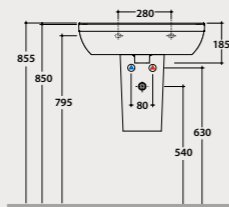

Pallet exp. pcs. 46
Europallet pcs. 37

Floor mounted pedestal

Floor mounted pedestal 16,5x18 h68 cm. For basins GRN60BI, GRN55BI and GRN50BI. Weight 12 Kg.