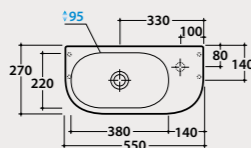

I TUTTOFARE

Basin
4ALL 70.48

Basin 70x48 h17 cm. Wall-hung installation. Fixing kit included. Weight 18 Kg.

Code Price €
MD070BI 372,00

* For top installed tap

Pallet Exp. pcs. 20
Euro pallet pcs. 17

Basin
DAILY 61.48

Basin 61x48 h27 cm. Wall-hung installation or on suspended pedestal. Weight 16 Kg.

Code Price €
DA060BI 202,00

* For top installed tap

Pallet Exp. pcs. 27*
Euro pallet pcs. 21*

Suspended pedestal

Suspended pedestal 28x19 h32,5 cm. For basins GRN60BI, GRN55BI, GRN50BI and DA060BI. Weight 10 Kg.

Code Price €
GRSN5BI 160,00

Pallet Exp. pcs. 46
Euro pallet pcs. 37

Basin
FORTY3 55.27

Basin 55x27 h12 cm. Wall-hung installation. Fixing kit included. Weight 10 Kg.

Code Price €
SCT55BI 298,00

* For top installed tap

Pallet Exp. pcs. 50
Euro pallet pcs. 40

Chromium-plated
towel rail

Frontal brass chromium-plated towel rail 54x24 h7,5 cm.

Code Price €
PC5527 220,00

I TUTTOFARE

Lavabatoio®
GENESIS 62.50

Basin 62x50 h40 cm. With high sink basin. Wall-hung or sit-on installation. Fixing kit included. Weight 29 Kg.

Code Price €
GE061BI 485,00

* For top installed tap

Pallet Exp. pcs. 12
Euro pallet pcs. 9

Washing board

Washing board in solid ash wood. Weight 2 Kg.

Code Price €
GEAS1BN 135,00
GEAS1MN 135,00

Lavabatoio®
FORTY3 60.50

Basin 60x50 h28 cm with high sink basin and wringer. Wall-hung installation. Fixing kit included. Weight 26 Kg.

Code Price €
FO063BI 503,00

* For top installed tap

Pallet Exp. pcs. 12
Euro pallet pcs. 9