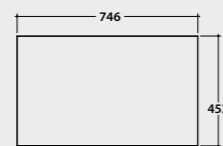

* Glass shelf OP041S to be ordered compulsorily

Glass shelf*
74,6.45,2

Shelf in back-painted glass 74,6x45,2 h 0,6 cm. Weight 5 Kg.

OP041SAR Price € **513,00**
Matt black

OP041SBO Price € **513,00**
White matt