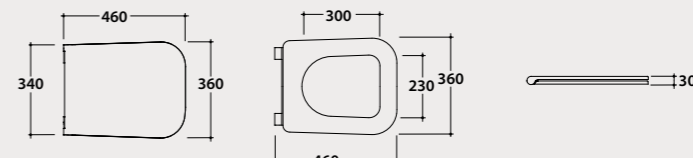

Pallet exp. pcs.100
Europallet pcs.80

Flow reductor

Flow reductor.

Code **VA132** Price € **8,00**

Wall-hung bidet 52.36

Wall-hung bidet 52x36 h28 cm. Fixing kit included. Weight 19 Kg.

Code **STS10BI** Price € **549,00**