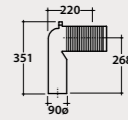

Pallet exp. pcs. 20
Europallet pcs. 16

Soft close seat-cover

Removable duroplast seat-cover with soft-closing system. Weight 3 Kg.

Pallet exp. pcs. 100
Europallet pcs. 80

* Elbow pipe

Adjustable elbow pipe for floor drain from 6 to 9 cm. Weight 0,3 Kg.