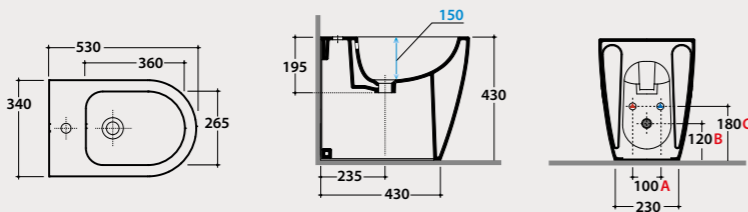

Pallet exp. pcs. 20
Europallet pcs. 16

ME009BI 596,00
ME009XX 894,00

Siphon

Easy installation siphon. Weight 0,5 Kg.

FI016 6,00

MODE

Chromed push-open waste

Chromed push-open waste. Weight 0,5 Kg.

Push-open waste with ceramic top

Push-open waste with ceramic top. Weight 0,5 Kg.

Code Price €

FI012CR 69,00

FI012BI 120,00

FI012XX 120,00