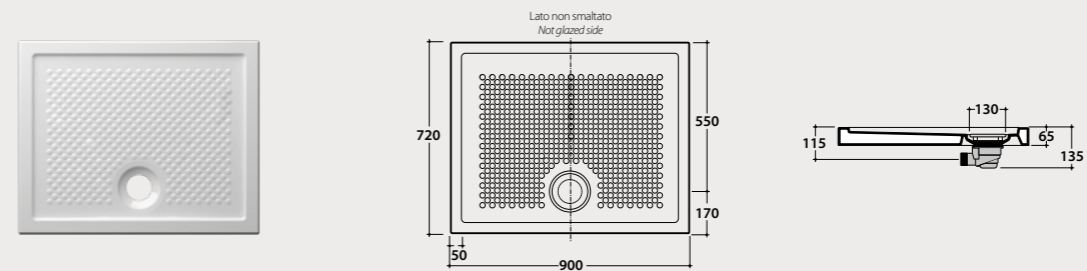

Pallet exp. pcs. 32*
Europallet pcs. 20*

Shower tray
DOCCIAVIVA 80.80

Ceramic Shower Tray 80.80 h 6,5 cm in ceramica. Sit-on or floor-level installation.
Drainage Capacity 30 l/m. Weight 38Kg.

Code **DV080BI**
Price € **237,00**