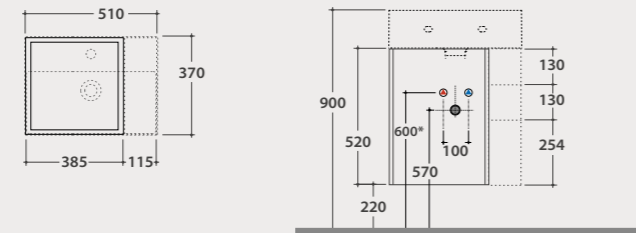

Open door clearance: 75 cm

BdC OP028PXX 1.360,00

Combinable washbasins

IN051

Continuous waste with ceramic top

Continuous waste with ceramic top for basins without overflow. Weight 0,5 Kg.

Le Pietre BdC R FI024BI 120,00
FI024XX 120,00
FI024XX 150,00

Continuous chromed waste

Continuous chromed waste for basins without overflow. Weight 0,5 Kg.

FI024CR 69,00

Matt black siphon

Matt black siphon, round shape 1" 1/4. Weight 1,16 Kg.

RA051AR 290,00

PLAIN

Wall-hanging structure 46.37

Base DX 46.37

Base SX 46.37

Wall-hanging structure 46x37 h52 cm with reversible open shelving in matte black steel. Weight 14 Kg.