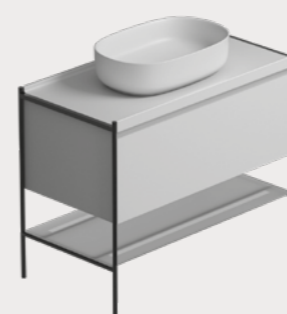

MT017BO 1.035,00

* For top installed tap

Lower tray 97,6.46,6

One spare lower tray in white matt glass 97,6x46,6 h 0,6 cm. Weight 6 Kg.

MT016BO 271,00

Storage cabinet* 95.50

Storage cabinet in MDF 95x50 h37 cm. Complete with space-saving siphon Weight 29,5 Kg.