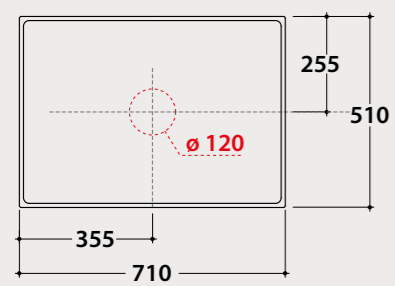

GS7001XX

BASIN CODE	WALL TAP	TAP ON SHELF	TAP ON BASIN
B6O50	GS7001XX	GS7002XX	----
B6O54	GS7001XX	GS7002XX	----
B6O60	GS7001XX	GS7002XX	----
B6O62	GS7001XX	GS7002XX	----
B6O65	GS7001XX	GS7002XX	----
B6Q38	GS7001XX	GS7002XX	----
B6Q42	GS7001XX	GS7008XX	----
B6Q43	GS7001XX	GS7006XX	----
B6Q45	GS7001XX	GS7007XX	----
B6R53	GS7001XX	GS7002XX	----
B6R56	GS7001XX	GS7002XX	----
B6R54	GS7001XX	GS7002XX	----
B6R60	GS7001XX	GS7002XX	----
B6R63	GS7001XX	GS7002XX	----
B6T30	GS7001XX	GS7002XX	----
B6T37	GS7001XX	GS7002XX	----
B6T42	GS7001XX	GS7004XX	----
B6T45	GS7001XX	GS7005XX	----
B6T48	GS7001XX	GS7006XX	----
FO050	GS7001XX	----	----
FO054	GS7001XX	----	----
FO062	GS7001XX	----	----
GE045	GS7001XX	----	----
TF042	GS7001XX	GS7004XX	----
TF055	GS7001XX	GS7002XX	----
TFO60	GS7001XX	GS7003XX	----
LAT41	GS7001XX	GS7002XX	----
LT061	GS7001XX	GS7008XX	----
TE035	GS7001XX	GS7002XX	----
TF050	GS7001XX	GS7002XX	----
TFO61	----	----	GS7009XX
TF043	----	----	GS7009XX
TF053	----	----	GS7009XX
TF056	----	----	GS7009XX