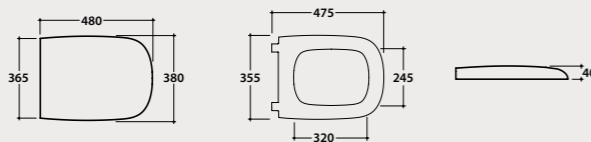

Wall-hung Wc
SENZABRIDA®
ARGENTO 70.37

Wall-hung No Rim Wc 70x37 h36,5 cm. Average drain 4,5 / 2,6 Lt. Weight 26 Kg.

Pallet exp. pcs. 16
Euro pallet pcs. 12

Soft close seat-cover

Removable duroplast seat-cover with soft-closing system. Weight 3 Kg.