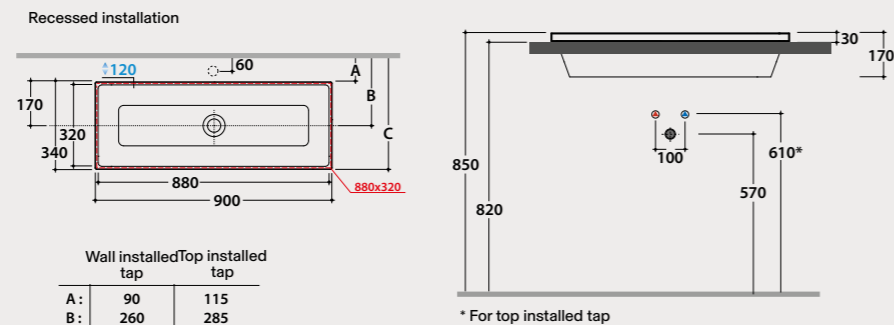

Pallet Exp. pcs. 25
Euro pallet pcs. 20

Fixing kit for under top basins

Fixing kit for under top basins.

Code Price €
FKSG5 10,00

Basin
90.34

Basin 90x34 h17 cm. Recessed or under-top installation basin through fixing kit FKSG5. Weight 18,5 Kg.

Code Price €
FO090BI 407,00