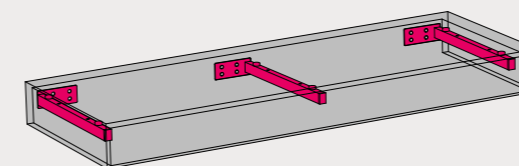

140 cm

Length from 140 to 180 cm
3 brackets