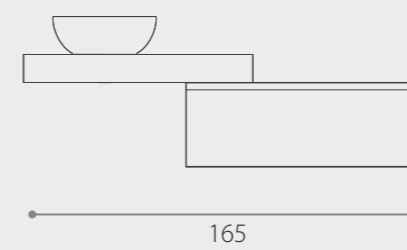

Code	Description cm	Finish	Qty	Price €
B6Q45BI	Basin 45x45	Shiny white	1	412,00
HP105GS	Shelf Hoja plus 100x50,5	Gray stone	1	1.823,00
JA3695BO	Javier unit 95x50 h36,8	Matt white	1	1.228,00
				Tot. 3.463,00