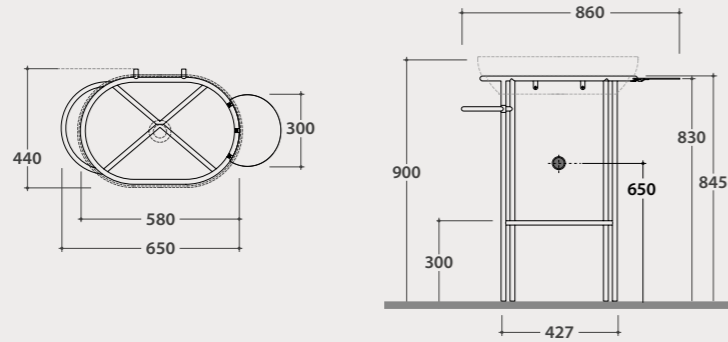

Tray 20.30

Upper tray for structure OP001RAR 20x30 h0,3 cm, right or left. Weight 1 Kg.

Code **OP002RAR** Price € **140,00**

Combinable washbasins

Continuous waste with ceramic top

Continuous waste with ceramic top for basins without overflow. Weight 0,5 Kg.

Code **FI024BI** Price € **120,00**
Le Pietre **BdC** **FI024XX** Price € **120,00**
R **FI024XX** Price € **150,00**

Continuous waste with ceramic top

Continuous waste with ceramic top and matt black junction. For basins without overflow. Weight 0,5 Kg.

Code **FI024ABI** Price € **140,00**
Le Pietre **BdC** **FI024AXX** Price € **140,00**
R **FI024AXX** Price € **175,00**

Matt black siphon

Matt black siphon, round shape 1" 1/4. Weight 1,16 Kg.

Code **RA051AR** Price € **290,00**

Space-saving matt black siphon

Space-saving matt black siphon, round shape 1" 1/4. Weight 1,16 Kg.

Code **RA053AR** Price € **479,00**

RING

Floor-standing structure 35.38

Floor-standing structure in matt black steel 35x38 h84,5 cm for recessed washbasin B6T38. With frontal towel rail. Weight 5,5 Kg.

Code **OP003RAR** Price € **1.316,00**