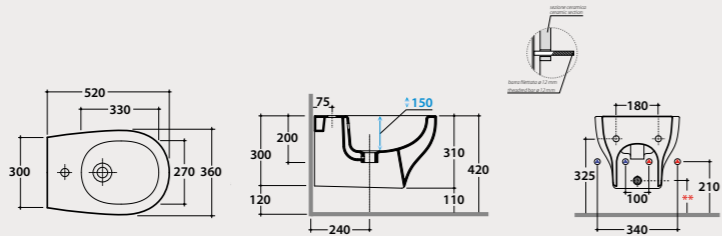

Wall-hung bidet 52.36

Wall-hung bidet 52x36 h31 cm. Fixing kit included. Weight 19 Kg.

Code **GRS10BI** Price € **288,00**

Pallet exp. pcs. 25
Europallet pcs. 20

Chromed push-open waste

Chromed push-open waste. Weight 0,5 Kg.

Code **FI012CR** Price € **69,00**

Push-open waste with ceramic top

Push-open waste with ceramic top. Weight 0,5 Kg.

Code **FI012BI** Price € **120,00**

GRACE

Floor mounted Wc 52.36

Floor mounted Wc No Rim 52x36 h 43cm with adjustable water inlet/outlet. Back to wall installation. Average drain < 3 Lt. Fixing kit included. Weight 26 Kg.

Code **GR003BI** Price € **288,00**