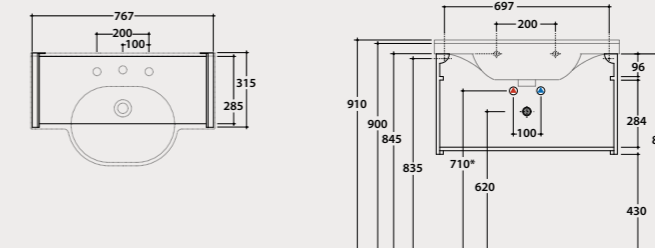

* For top installed tap

Basin
MODE 70.45 Dx

Right basin 70x45 h18,5 cm. Wall-hung installation. Fixing kit included. Weight 16 Kg.

Code
ME070DBI Price €
360,00