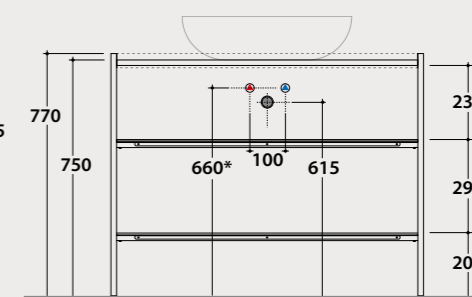

* For top installed tap

Lower tray
97,6.46,6

One spare lower tray in matt black steel 97,66x46,66 h 0,2 cm. Weight 10 Kg.

MT016AR 271,00

Floor-standing structure
with glass shelves
100.50,5

Floor-standing structure in matt black steel 100x50,5 h 77 cm.
With two lower trays in white matt glass. Weight 10,2 Kg.

MT015BO 1.398,00