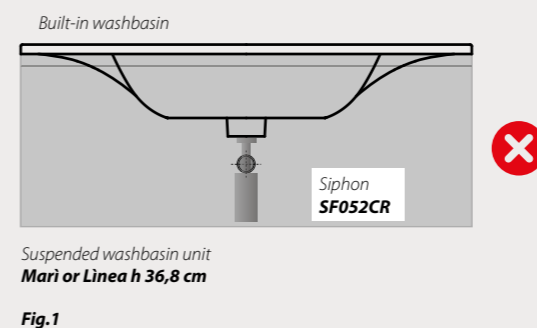

We do **not recommend** the use of a **Hoja** top mounted on a **Javier** suspended unit next to a **Mari** washbasin unit in the case of installation of a sit-on basin on top (Fig.1). Therefore, we **recommend** the use of a **Tierra** suspended unit and a top that covers the total width of the 2 units (Fig.2). Also we **not recommend** the use of a **Javier** suspended unit next to a **Mari** washbasin unit with a **Hoja** top which covers only the width of the **Mari** unit (Fig. 3).

Required height of the water drain, with GLOBO siphon cod. RA054CR, for installation of the built-in basins on **Mari** and **Linea** units h 36,8 cm.