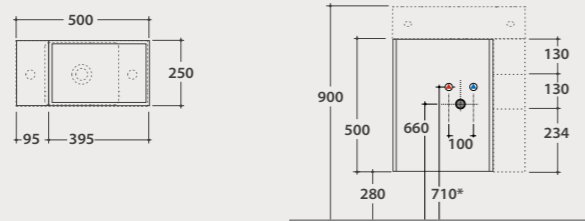

Code Price €
OP005PAR 1.450,00

Base Sx 50.25

Base with left side opening 50x25 h50 cm. Weight 15,5 Kg.