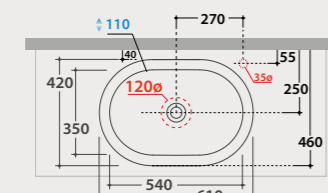

* For top installed tap

Pallet Exp. pcs. 44
Euro pallet pcs. 34

LT061BI 528,00

Le Pietre LT061XX 792,00

R LT061XX 924,00

Basin
BONSAI
34.19

Basin 34x19 h12 cm with top tap. One tap hole. Sit-on installation. Weight 4,8 Kg.