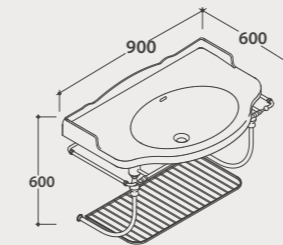

PAESTUM

Basin
110.60

Basin 110x60 h27 m. Wall-hung installation. Fixing kit included. Weight 35 Kg.

Code **PA022BI** Price € **900,00**

Pallet exp. pcs. 9
Europallet pcs. 6

Chromium-plated
towel rail

Front brass chromium-plated towel rail. Weight 2,2 Kg.

Code **PAPC22** Price € **576,00**

PAESTUM

Basin
90.56

Basin 90x56 h27 cm. Wall-hung installation. Fixing kit included. Weight 26 Kg.

Code **PA056BI** Price € **840,00**

Pallet exp. pcs. 9
Europallet pcs. 6

Chromium-plated
towel rail

Front brass chromium-plated towel rail. Weight 2,2 Kg.

Code **PAPC56** Price € **560,00**

Ceramic
leg

Ceramic leg for PA022 or PA056. Weight 9 Kg.

Code **PA075BI** Price € **220,00**
one piece

Ceramic
leg

Ceramic leg for PA022 or PA056. Weight 9 Kg.

Code **PA075BI** Price € **220,00**
one piece

Wall-hung structure
108.62

Brass chromium-plated wall-hung structure 108x62 h47 cm for basin PA022BI. Weight 11 Kg.

Code **PASC22** Price € **2.050,00**

Wall-hung structure
88.56

Brass chromium-plated wall-hung structure 88x56 h46 cm. For basin PA056BI. Weight 9 Kg.

Code **PASC56** Price € **1.840,00**

Floor mounted structure
105.59

Brass chromium-plated floor-mounted structure 105x59 h82 cm for basin PA022BI. Weight 13 Kg.

Code **PATC22** Price € **2.220,00**

Floor mounted structure
85.56

Brass chromium-plated floor-mounted structure 85x56 h83 cm. For basin PA056BI. Weight 12,5 Kg.

Code **PATC56** Price € **2.000,00**