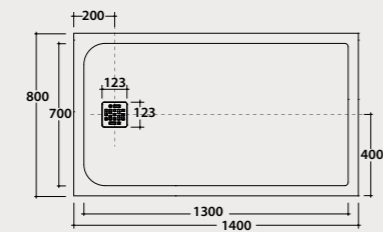

DP14080XXX	798,00
B+C DP14080XX	1.101,00