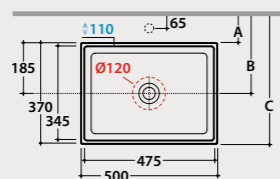

* For top installed tap

	Wall installed tap	Top installed tap
A:	75	100
B:	260	285
C:	445	470

Pallet Exp. pcs. 44
Euro pallet pcs. 34