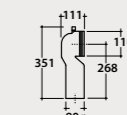

Code
BA016 Price €
147,00

* Elbow pipe

Adjustable elbow pipe for floor drain from 6 to 18 cm. Weight 0,3 Kg.

Code
VA092 Price €
38,00

* Elbow pipe

Pipe for floor drain 20 cm. Weight 0,3 Kg.

Code
VA093 Price €
32,00