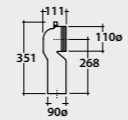

VA093 32,00

* Elbow pipe

Adjustable elbow pipe for floor drain from 16 to 20 cm. Weight 0,3 Kg.