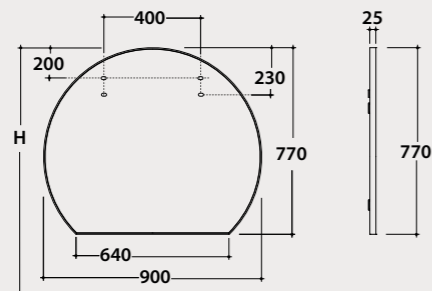

MIRRORS

Mirror 90.77

Mirror 90x77 cm. Weight 11,2 Kg.

Code Price €
OP003MAR 1.048,00
Matt black
OP003MBO 1.048,00
Matt white

H = Recommended installation height 210 cm

Mirror ø 90

Mirror ø 90 cm. Weight 11,8 Kg.

OP002MAR 972,00