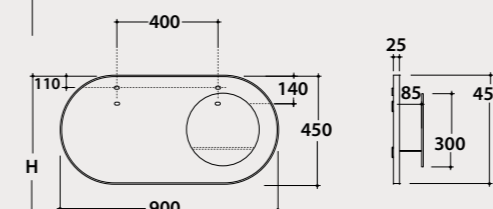

H = Recommended installation height 190 cm

Lamp

LED-light for mirrors OP006MAR and OP005MAR. Installation on round side, double installation is possible. Weight 1,3 Kg.

OP007MAR 472,00
Matt black
OP007MBO 472,00
Matt white