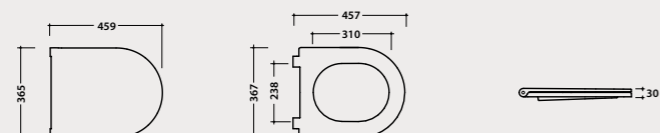

Wall-hung Wc No Rim 52x36 h33 cm. Average drain < 3 Lt.
Fixing kit included. Weight 17 Kg.

Pallet exp. pcs. 25
Europallet pcs. 20

Soft close seat-cover

Removable duroplast seat-cover with soft-closing system. Weight 3,5 Kg.