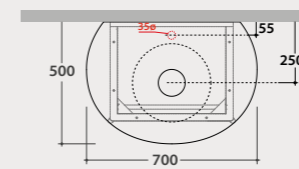

* For top installed tap

Ceramic shelf
64.30

Ceramic shelf for LT037L, LT038L, LT040L, LT041L. With matt black steel towel rail. Left or right installation. Weight 7,4 Kg.

Code Price €
LT044LBI 645,00
Le Petre B&C LT044LXX 809,00