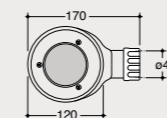

Repair Kit

Repair kit

B+C DPKITXXX 209,00

Cleaning detergent

Cleaning detergent for DOCCIAPIETRA (1 lt)

DET01 45,00

Tekorstone®

TekorStone® is a technologically advanced composite material, created by the fusion of valuable natural mineral fillers of different granulometries, high purity polymers and monomers. It is a printable, resistant and hygienic material, very pleasant to the eye and touch. A contemporary finish for a high performance material that finds its most striking peculiarity in the similarity with natural stones.