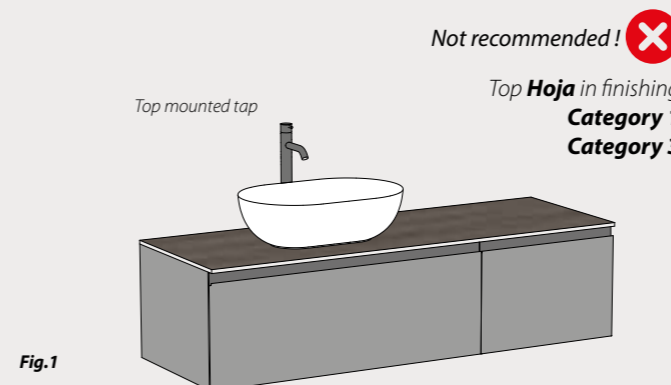

Tips for choosing the finishes of the Hoja tops according to the type of taps chosen (wall or top mounted)