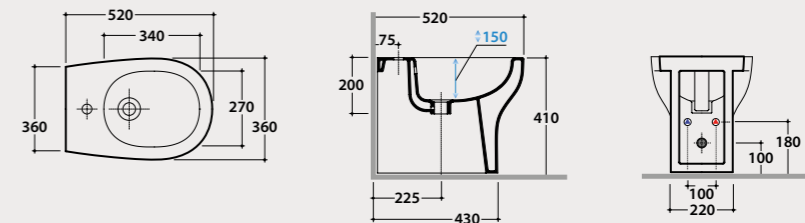

Pallet exp. pcs. 20
Europallet pcs. 16

Siphon

Easy installation siphon. Weight 0,5 Kg.

Code **FI016** Price € **6,00**

Push-open waste with ceramic top

Push-open waste with ceramic top. Weight 0,5 Kg.

Code **FI012BI** Price € **120,00**

Chromed push-open waste

Chromed push-open waste. Weight 0,5 Kg.

Code **FI012CR** Price € **69,00**