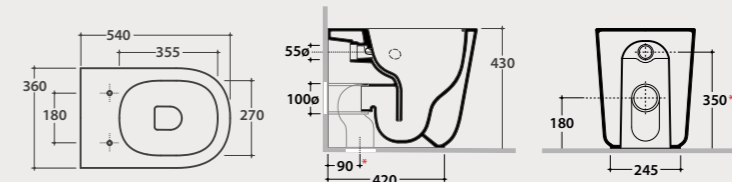

Pallet exp pcs. 20
Euro pallet pcs. 16

Soft close seat-cover

Removable duroplast seat-cover with soft-closing system and antibacterial treatment. Weight 3 Kg.