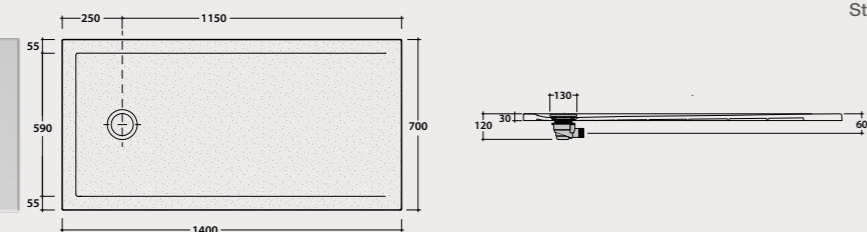

Pallet exp. pcs. 11*
Europallet pcs. 11*

Shower tray
DOCCIATRE PLUS 140.70

Shower tray stone effect with Anti-Slip Finish. 140x70 h3 cm.
Sit-on or floor-level installation. Weight 36 Kg.

Code **DTP140BP** Price € **654,00**
Stone White Price € **750,00**
DTP140GP Price € **750,00**
Stone Gray Price € **750,00**
DTP140NP Price € **750,00**
Stone Black

Pallet exp. pcs. 11*
Europallet pcs. 11*

Shower tray
DOCCIATRE PLUS
80.80

Shower tray stone effect with Anti-Slip Finish. 80x80 h3 cm.
Sit-on or floor-level installation. Weight 23 Kg.

Code **DTP080BP** Price € **380,00**