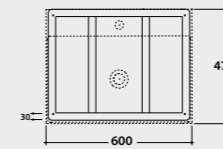

STRIPES depth 47 cm

Floor-standing structure
60.47

Floor-standing structure in matt powder coated steel 60x47 h78 cm. Weight 17,2 Kg.

Code **OP060SAR** Price € **1.265,00**
Matt black

OP060SBO Price € **1.265,00**
White matt

* Glass shelf OP042S to be ordered compulsorily

Glass shelf*
54,6.45,2

Shelf in back-painted glass 54,6x45x2 h 0,6 cm. Weight 3,7 Kg.

OP042SAR Price € **491,00**
Matt black

OP042SBO Price € **491,00**
White matt