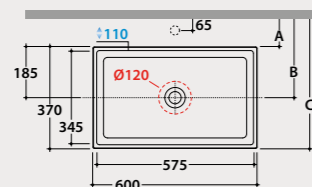

I CLASSICI

Basin
60.37

Basin 60x37 h14 cm. Sit-on installation. Weight 14 Kg.

Code
FO062BI Price €
445,00

* For top installed tap

	Wall installed tap	Top installed tap
A:	75	110
B:	260	295
C:	445	480

Pallet Exp. pcs. 44
Euro pallet pcs. 34