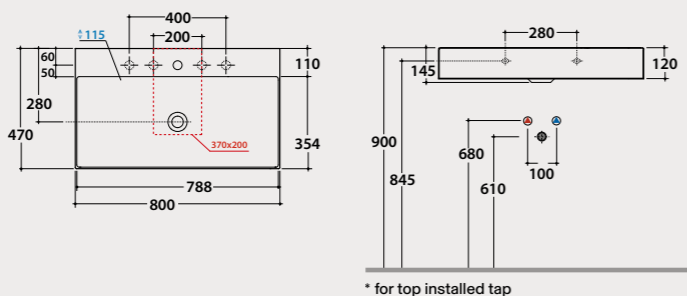

It contains the instructions about size, weight, type of installation, and any mounting accessory supplied

Basin 80x47 h12 11,5 cm. Wall-hung or sit-on installation. Fixing kit included. Weight 21 Kg.

* for top installed tap