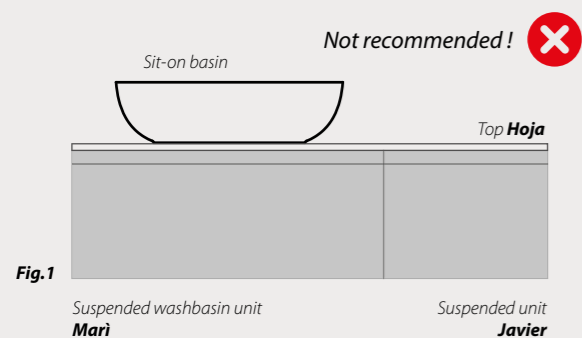

Sit-on basins