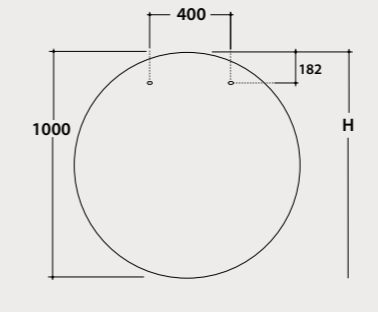

H =Recommended installation
height 220 cm

Luna Lamp

Led Lamp 15,5 W for mirror Ø 100. 1472 Lumen. Weight 0,8 Kg

LL018AR 128,00
Matt black

LL018AM 128,00
Aluminium
brill

Mirror Ø 80
polished edge

Round mirror 80 cm polished edge. Weight 6 Kg.
Lamp LL019 not included

SP019 277,00