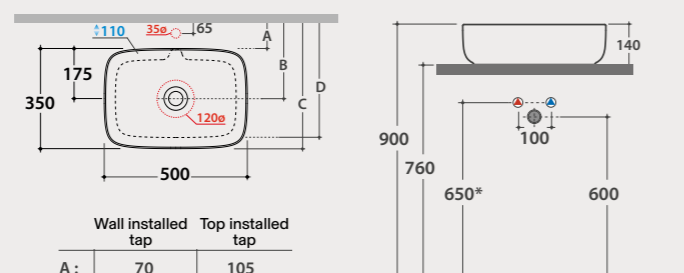

* For top installed tap

Pallet Exp. pcs. 45
Euro pallet pcs. 36

Availability May 2026

NEW!

Basin
KOI 50.35
design Federica Biasi

Basin 50x35 h14 cm. Sit-on installation. Weight 9,7 Kg.

* For top installed tap