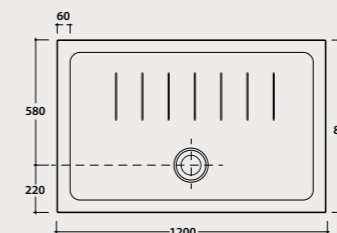

Pallet exp. pcs. 11*
Europallet pcs. 11*

Shower tray DOCCIAVIVA 90.90

Shower tray 90x90 h5 cm. Sit-on or floor-level installation.
Weight 34 Kg.

Code **DV4091BI** Price € **342,00**