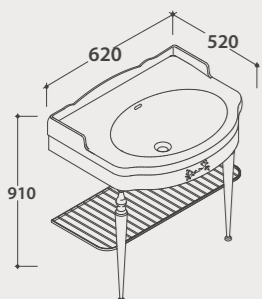

Chromed push-open waste

Chromed push-open waste. Weight 0,5 Kg.

Code Price €
FI012CR 69,00

Push-open waste with ceramic top

Push-open waste with ceramic top. Weight 0,5 Kg.

Code Price €
FI012BI 120,00

PAESTUM

Basin
62.54

Basin 62x54 h22 cm. Wall-hung installation. Fixing kit included. Weight 19 Kg.

Code Price €
PA057BI 393,00