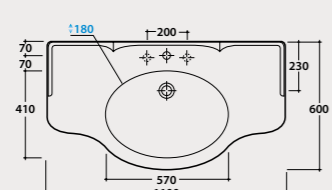

Floor mounted structure
105.59

Brass chromium-plated floor-mounted structure 105x59 h82 cm for basin PA022BI. Weight 13 Kg.

Code **PATC22** Price € **2.220,00**

Floor mounted structure
85.56

Brass chromium-plated floor-mounted structure 85x56 h83 cm. For basin PA056BI. Weight 12,5 Kg.

Code **PATC56** Price € **2.000,00**