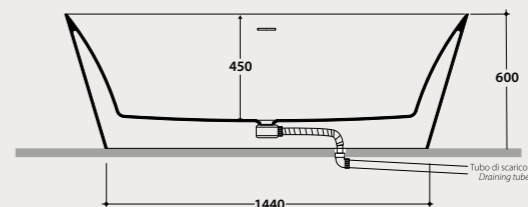

- 1 KOIB128BIMT
180 x 80 cm
- 2 KOIB129BO
150 x 70 cm
- 3 KOIB131
170 x 75 cm

BATHTUBS IN SIMPLE FIBER

**Bathtub
PAULA PLUS
180.80**

Acrylic bathtub 180x80 h60 cm. Free-standing installation.
Drain and drain kit included.