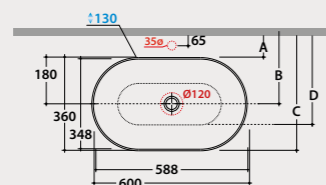

Pallet Exp. pcs. 36
Euro pallet pcs. 36

Code Price €
B6060BI 398,00
B6060XX 597,00
B6060XX 696,00

Basin
60.36

Basin 60x36 h16 cm. Sit-on installation. Weight 9 Kg.

	Wall installed tap	Top installed tap
A:	80	105
B:	260	285
C:	440	465
D:	340	365