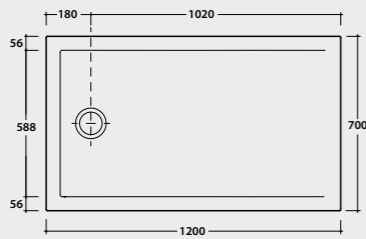

Pallet exp. pcs. 11*
Europallet pcs. 11*

Shower tray DOCCIATRE 140.70

Shower tray 140x70 h3 cm. Sit-on or floor-level installation. Weight 36 Kg.

Code **DTL140BI** Price € **555,00**