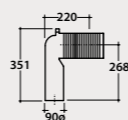

Pallet exp pcs. 20
Euro pallet pcs. 16

Soft close cover-seat

Removable duroplast seat-cover with soft-closing system. Weight 3,5 Kg.

Pallet exp pcs. 100
Euro pallet pcs. 80

*Elbow pipe

Adjustable elbow pipe for floor drain from 6 to 12 cm. Weight 0,3 Kg.