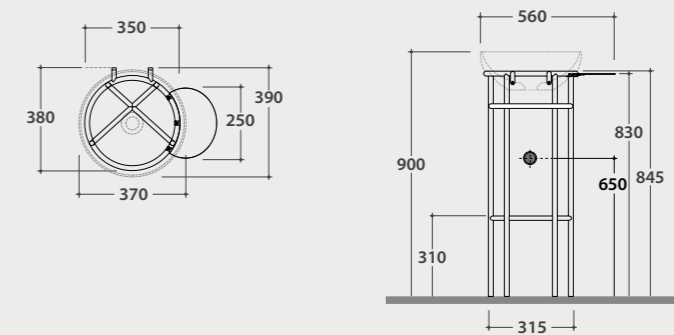

Tray 20.25

Upper tray for structure OP003RAR 20x25 h0,3 cm, right or left. Weight 1 Kg.

Code **OP004RAR** Price € **96,00**