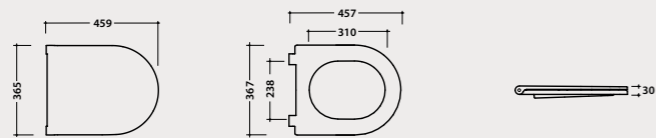

Pallet exp. pcs. 100
Europallet pcs. 80

Flow reducer

Flow reducer.

Anti-drip bend

Anti-drip bend for FOS05. Weight 0,3 Kg.

NEW!

Wall-hung bidet
57.36

Wall-hung bidet 57x36 h29 cm. Fixing kit included. Weight 19 Kg.