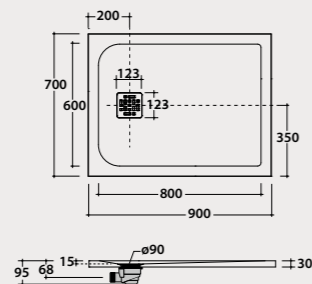

Shower tray 70x90 cm. Sit-on or floor-level installation.
Drain included. Reversible. Weight 18 Kg.

Code Price €

DP09070XXX 603,00

B+C DP09070XX 832,00

Shower tray
DOCCIAPIETRA 70.100

Shower tray 70x100 cm. Sit-on or floor-level installation.
Drain included. Reversible. Weight 19,8 Kg.