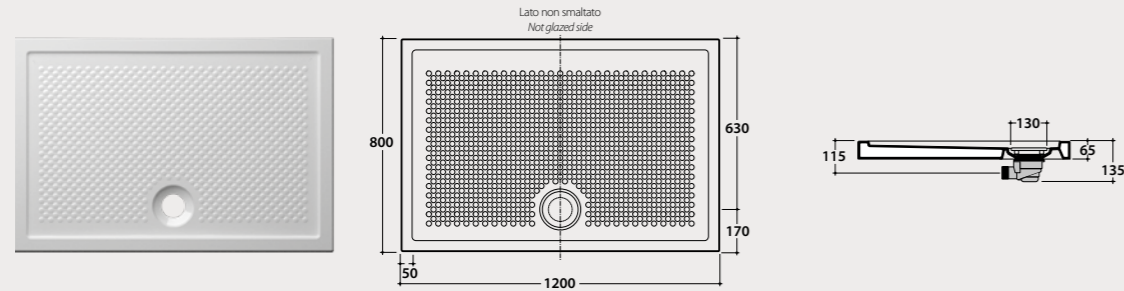

Pallet exp. pcs. 26*
Europallet pcs. 20*

Shower tray
DOCCIAVIVA 70.120

Ceramic Shower Tray 70.120 h 6,5 cm in ceramica. Sit-on or floor-level installation.
Drainage Capacity 30 l/m. Weight 41Kg.

Code **DV121BI**
Price € **349,00**