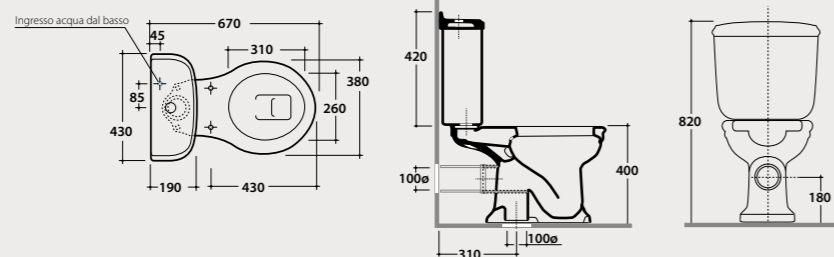

PAESTUM

Close coupled Wc floor drain 67.38

Close coupled Wc 67x38 h40 cm with floor drain 4,5/3 ltr. Fixing kit included. Weight 20 Kg.

Code **PA003BI** Price € **515,00**

Pallet exp. pcs. 16
Europallet pcs. 12

Combinable with seat cover cod:
PA019BI / PA138BI / PS20RN / PS20RB

Close coupled Wc wall drain 67.38

Close coupled Wc 67x38 h40 cm with wall drain 4,5/3 ltr. Fixing kit included. Weight 20 Kg.

Code **PA004BI** Price € **515,00**

Pallet exp. pcs. 16
Europallet pcs. 12

Combinable with seat cover cod:
PA019BI / PA138BI / PS20RN / PS20RB

Pipe

Pipe for wall drain 35 cm. Weight 0,2 kg.

Code **VA076** Price € **18,00**

Ceramic cistern

Ceramic cistern 43x19 h42 cm. Weight 15 Kg.

Code **PA012BI** Price € **255,00**

Pallet exp. pcs. 44
Europallet pcs. 34

Discharge mechanism

Brass chromium-plated discharge mechanism provided with back water inlet Lower RH.

Code **VA124** Price € **92,00**

PAESTUM

High-level cistern

High-level cistern with lid 47x23 h 37 cm. Weight 11 Kg.

Code **PA010BI** Price € **189,00**

Pallet exp. pcs. 36
Europallet pcs. 30