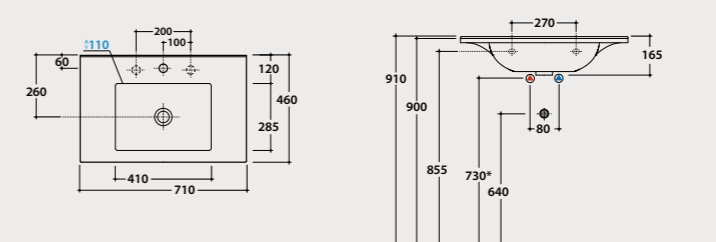

* For top installed tap

Pallet Exp. pcs. 20
Euro pallet pcs. 17

Furniture in combination with this basin p. 233 and following

Basin
BOWL+ 60.46

Basin 60x46 h18 cm. Wall-hung or sit-on installation. Fixing kit included.
Weight 17 Kg.

Code **SC061BI** Price € **320,00**