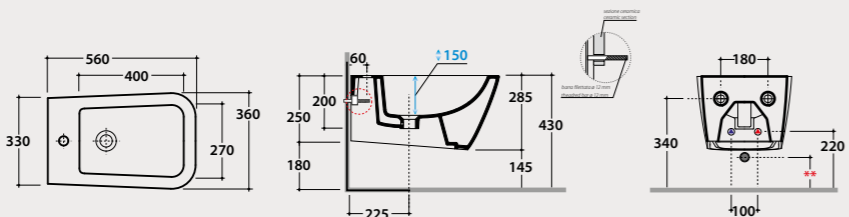

STONE

Wall-hung Wc 56.36

Wall-hung Wc No Rim 56x36 h33 cm. Average drain < 3 Lt. Fixing kit included. Weight 22 Kg.

Code **STS06BI** Price € **549,00**

Pallet exp. pcs.25
Europallet pcs.20

Soft close seat-cover

Removable duroplast seat-cover with soft-closing system. Weight 3,5 Kg.

Code **ST020BI** Price € **169,00**

Pallet exp. pcs.100
Europallet pcs.80

Flow reductor

Flow reductor.

Code **VA132** Price € **8,00**

Wall-hung bidet 56.36

Wall-hung bidet 56x36 h28,5 cm. Fixing kit included. Weight 20 Kg.

Code **STS09BI** Price € **549,00**

Pallet exp. pcs.25
Europallet pcs.20

Chromed push-open waste

Chromed push-open waste. Weight 0,5 Kg.

Code **FI012CR** Price € **69,00**

Push-open waste with ceramic top

Push-open waste with ceramic top. Weight 0,5 Kg.

Code **FI012BI** Price € **120,00**

STONE

Wall-hung Wc 52.36

Wall-hung Wc No Rim 52x36 h33 cm. Average drain < 3 Lt. Fixing kit included. Weight 21 Kg.

Code **STS05BI** Price € **549,00**
Code **STS05XX** Price € **824,00**

Pallet exp. pcs.25
Europallet pcs.20

Soft close seat-cover

Removable duroplast seat-cover with soft-closing system. Weight 3,5 Kg.

Code **ST022BI** Price € **169,00**

Pallet exp. pcs.100
Europallet pcs.80

Flow reductor

Flow reductor.

Code **VA132** Price € **8,00**

Wall-hung bidet 52.36

Wall-hung bidet 52x36 h28 cm. Fixing kit included. Weight 19 Kg.

Code **STS10BI** Price € **549,00**

Pallet exp. pcs.25
Europallet pcs.20

Chromed push-open waste

Chromed push-open waste. Weight 0,5 Kg.

Code **FI012CR** Price € **69,00**

Push-open waste with ceramic top

Push-open waste with ceramic top. Weight 0,5 Kg.

Code **FI012BI** Price € **120,00**

Code **FI012XX** Price € **120,00**