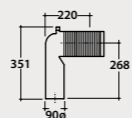

NEW!

Availability May 2026

Soft close seat-cover

Removable duroplast seat-cover with soft-closing system. Weight 3 Kg.

Pallet exp. pcs. 100
Europallet pcs. 80

NEW!

* Elbow pipe

Adjustable elbow pipe for floor drain from 5 to 10 cm. Weight 0,3 Kg.