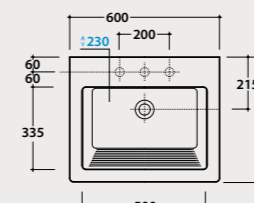

* For top installed tap

Pallet Exp. pcs. 12
Euro pallet pcs. 9