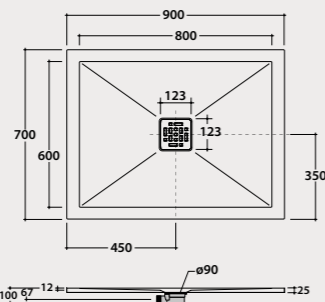

DOCCIAPIETRA H2,5

Shower tray
DOCCIAPIETRA 70.90

Shower tray 70x90 cm. Sit-on or floor-level installation.
Drain included.Reversible. Weight 13,69 Kg.

Code Price €

DP2509070501 **396,00**

White Drain Cover

DP2509070A501 **375,00**

Chrome Drain Cover

NEW!

Q.ty pallet pcs. 22

Shower tray
DOCCIAPIETRA 70.100

Shower tray 70x100 cm. Sit-on or floor-level installation.
Drain included.Reversible. Weight 15,29 Kg.

DP2510070501 **420,00**

White Drain Cover

DP2510070A501 **399,00**

Chrome Drain Cover