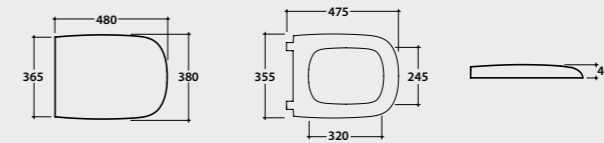

Pallet exp. pcs. 100
Euro pallet pcs. 80

Elbow pipe

Elbow pipe for floor drain . Weight 0,3 Kg.

Wall drain pipe

Pipe 35 cm for wall drain 35 cm. Weight 0,2 Kg.

Flow reductor

Flow reductor.

VA132 8,00

Floor mounted bidet
ARGENTO 57.37 H48

Floor mounted 57x37 h48 cm. Back to wall or wall spaced installation. Fixing kit included FISSAGGIHOST®. Weight 23 Kg.