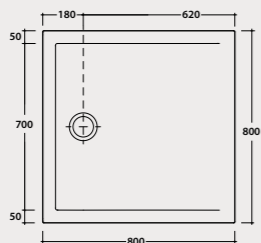

Pallet exp. pcs. 11*
Europallet pcs. 11*

DOCCIATRE

Shower tray DOCCIATRE 100.80

Shower tray 100x80 h3 cm. Sit-on or floor-level installation. Weight 26 Kg.

Code **DTL101BI** Price € **403,00**