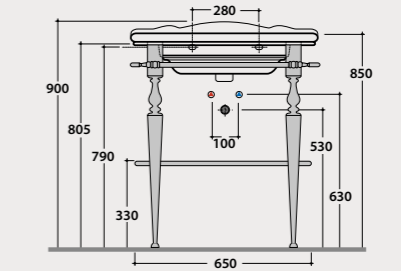

PAESTUM

Duroplast seat-cover

Per Vasi cod. PAS03, PA025

Duroplast seat-cover with soft-closing system . Weight 3 Kg.

PA029BI 169,00

Pallet exp. pcs.100 Europallet pcs.80

For Wc cod. PA001, PA002, PA003, PA004

Duroplast seat-cover Chrome hinges. Traditional closing system. Weight 3 Kg.

PA019BI 150,00

Pallet exp. pcs.100 Europallet pcs.80

Polyester seat-cover

For Wc cod. PA001, PA002, PA003, PA004

White polyester seat cover chromium-plated hinges and soft closing system. Weight 3 Kg.

PA138BI 205,00

Pallet exp. pcs.100 Europallet pcs.80

Wooden seat-cover

For Wc cod. PAS03, PA025, PA001, PA002, PA003, PA004

Wooden seat cover with chrome-plated hinges and soft closing system. Oak finishing. Weight 3 Kg.

PS20RN 300,00

Oak BLACK

PS20RB 300,00

Oak WHITE

Pallet exp. pcs.100 Europallet pcs.80

Code Price €

PAESTUM

Basin 100.55

Basin 100x55 h20 cm. Wall-hung installation. Fixing kit included. Weight 29 Kg.

PA023BI 845,00

Pallet exp. pcs.15
Europallet pcs.9

Chromium-plated towel rail

Front brass chromium-plated towel rail. Weight 2 Kg.

PAPC23 550,00

Floor mounted structure 100.53

Brass chromium-plated floor-mounted structure 100x53 h82 cm. For basin PA023BI. Weight 12 Kg.

PATC23 2.188,00

Basin 75.55

Basin 75x55 h20 cm. Wall-hung installation. Fixing kit included. Weight 22 Kg.

PA028BI 480,00

Pallet exp. pcs.16
Europallet pcs.13

Chromium-plated towel rail

Front brass chromium-plated towel rail. Weight 2 Kg.

PAPC28 489,00

Floor mounted structure PAESTUM 75.53

Brass chromium-plated floor-mounted structure 79x53 h82 cm. For basin PA023BI. Weight 12 Kg.

PATC28 1.981,00