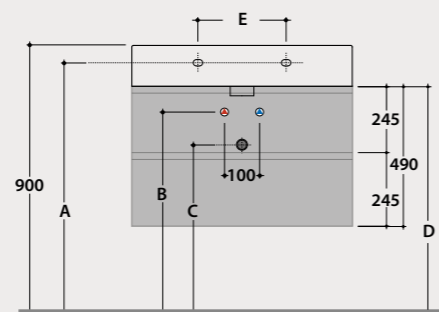

Washbasin units **Mari and Linea** h 49 cm