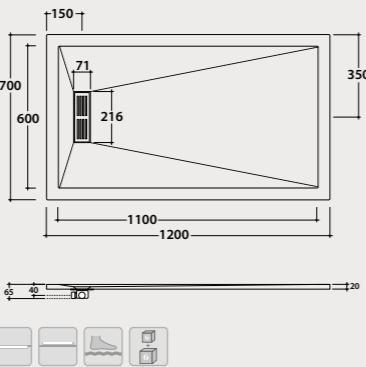

Shower tray
DOCCIAPIETRA 70.140

Shower tray 70x140 cm. Sit-on or floor-level installation.
Drain included.Reversible. Weight 33 Kg.

DP214070XXX 874,00