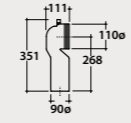

VA093

32,00

* Elbow pipe

Adjustable elbow pipe for floor drain da 17 a 21 cm. Weight 0,3 Kg.