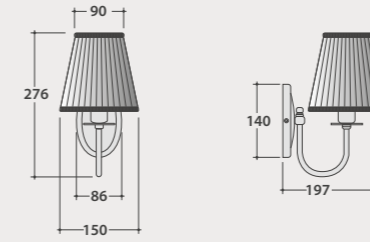

PAESTUM

Wall lamp

Wall lamp 15x19,7 h27,6 cm (1x42 watt), chromium-plated finish. Cream colored pleated skirt. Energy efficiency class D+. Weight 0,5 Kg

Code **PS050CR**
Price € **320,00**

Soap-dish

Wall-mounted soap-dish 15x12 h10 cm. With ceramic plate. Weight 1 kg.