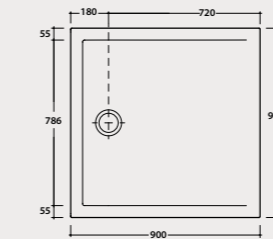

Pallet exp. pcs. 11*
Europallet pcs. 11*