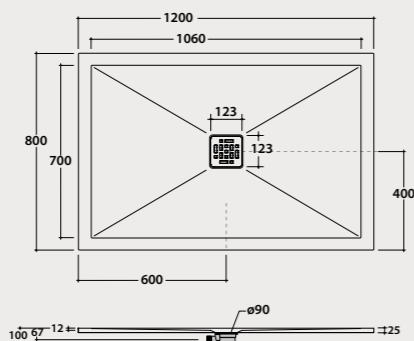

Q.ty pallet pcs. 22

Shower tray
DOCCIAPIETRA 80.140

Shower tray 80x140 cm. Sit-on or floor-level installation.
Drain included.Reversible. Weight 24,26 Kg.