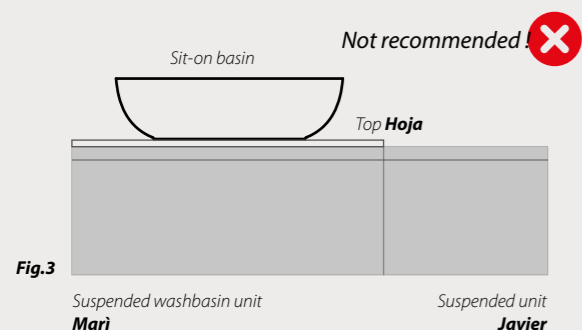

Sit-on basins