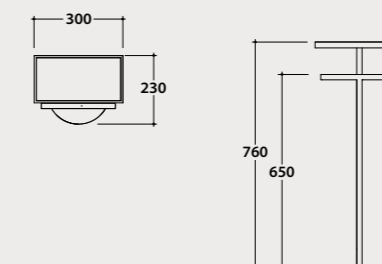

Tray
design Federica Biasi

Ikoro wooden tray for KOIBO170. 80x22 h 3.5 cm. Weight 0.4 kg.

Side bath accessory
design Federica Biasi

Side bath accessory with structure in matt black steel and tray in Ikoro matt black wood or walnut canaletto 30x23,5 h76 cm. Weight 3,5 Kg.