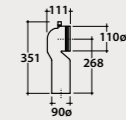

Pallet exp. pcs. 17
Euro pallet pcs. 14

Soft close seat-cover

Removable duroplast seat-cover with soft-closing system. Weight 3 Kg.

Pallet exp. pcs. 100
Euro pallet pcs. 80

Elbow pipe

Elbow pipe for floor drain . Weight 0,3 Kg.