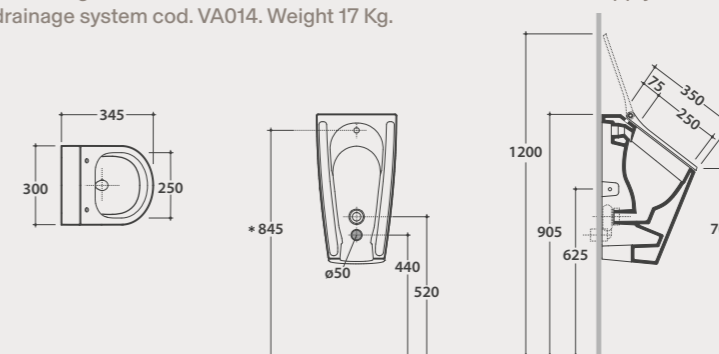

* Water inlet kit, code VA024, can be ordered separately pag. 406

Pallet exp. pcs. 25
Europallet pcs. 20

Code
FO032BI **574,00**

Cover with soft-closing
system

Duroplast seat-cover with soft-closing system. Weight 3,5 kg.

Pallet exp. pcs. 165
Europallet pcs. 115

Code
FO024BI **120,00**

Cover with soft-closing
system

Duroplast seat-cover with soft-closing system. Weight 3,5 Kg.

Pallet exp. pcs. 165
Europallet pcs. 115

Code
FO025BI **149,00**

Floor-mounted bidet
OLIVIA 30.33
design Giulio Iacchetti

Floor mounted urinal 30.33 h103 cm. FISSAGGIOGHOST® fixing kit iprovided water supply and drainage system. Weight 27 Kg.