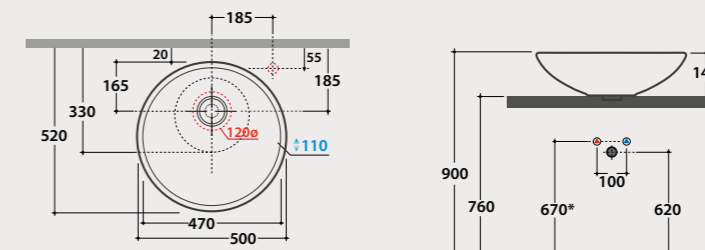

* For top installed tap

Pallet Exp. pcs. 44
Euro pallet pcs. 34

Basin
FREE ø 50

Basin ø 50 h14 cm. Sit-on installation. Ceramic drain included. Weight 10 Kg.

* For top installed tap

Pallet Exp. pcs. 50
Euro pallet pcs. 28