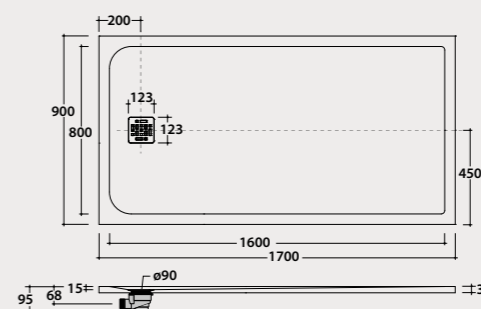

Shower tray
DOCCIAPIETRA 90.170

Shower tray 90x170 cm. Sit-on or floor-level installation.
Drain included.Reversible. Weight 43 Kg.

DP17090XXX 1.039,00

B+C DP17090XX 1.433,00