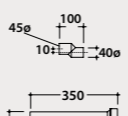

** Eccentric pipe

Eccentric pipe for water inlet h 33,5 cm or h 35,5 cm. Weight 0,1 Kg.

VA086 10,00