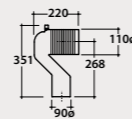

VA092 38,00

* Elbow pipe

Adjustable elbow pipe for floor drain from 10 a 12 cm. Weight 0,3 Kg.

VA093 32,00

* Elbow pipe

Adjustable elbow pipe for floor drain from 13 a 18 cm. Weight 0,3 Kg.

VA094 38,00

** Eccentric pipe