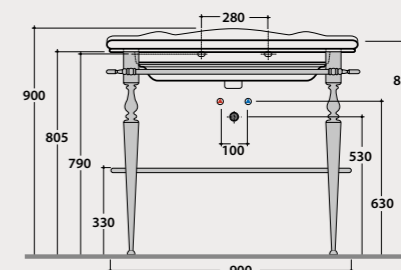

PAESTUM

Duroplast seat-cover

Per Vasi cod. PAS03, PA025

Duroplast seat-cover with soft-closing system . Weight 3 Kg.

PA029BI 169,00

Pallet exp. pcs.100 Europallet pcs.80

For Wc cod. PA001, PA002, PA003, PA004

Duroplast seat-cover Chrome hinges. Traditional closing system. Weight 3 Kg.

PA019BI 150,00

Pallet exp. pcs.100 Europallet pcs.80

Polyester seat-cover

For Wc cod. PA001, PA002, PA003, PA004

White polyester seat cover chromium-plated hinges and soft closing system. Weight 3 Kg.

PA138BI 205,00

Pallet exp. pcs.100 Europallet pcs.80

Wooden seat-cover

For Wc cod. PAS03, PA025, PA001, PA002, PA003, PA004

Wooden seat cover with chrome-plated hinges and soft closing system. Oak finishing. Weight 3 Kg.

PS20RN 300,00

Oak BLACK

PS20RB 300,00

Oak WHITE

Pallet exp. pcs.100 Europallet pcs.80

Code Price €

PAESTUM

Basin 100.55

Basin 100x55 h20 cm. Wall-hung installation. Fixing kit included. Weight 29 Kg.

PA023BI 845,00

Pallet exp. pcs.15
Europallet pcs.9

Chromium-plated towel rail

Front brass chromium-plated towel rail. Weight 2 Kg.

PAPC23 550,00

Floor mounted structure 100.53

Brass chromium-plated floor-mounted structure 100x53 h82 cm. For basin PA023BI. Weight 12 Kg.

PATC23 2.188,00

Basin 75.55

Basin 75x55 h20 cm. Wall-hung installation. Fixing kit included. Weight 22 Kg.

PA028BI 480,00

Pallet exp. pcs.16
Europallet pcs.13

Chromium-plated towel rail

Front brass chromium-plated towel rail. Weight 2 Kg.

PAPC28 489,00

Floor mounted structure PAESTUM 75.53

Brass chromium-plated floor-mounted structure 79x53 h82 cm. For basin PA023BI. Weight 12 Kg.

PATC28 1.981,00