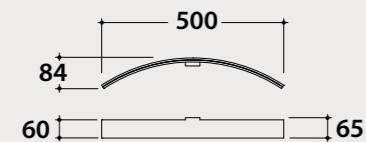

MIRRORS

Mirror 90.77

Mirror 90x77 cm. Weight 11,2 Kg.

Code Price €
OP003MAR 1.048,00
Matt black
OP003MBO 1.048,00
Matt white

H = Recommended installation height 210 cm

Mirror ø 90

Mirror ø 90 cm. Weight 11,8 Kg.

OP002MAR 972,00

H = Recommended installation height 210 cm

Mirror with Container ø 90

Mirror ø 90 cm with container. Weight 15 Kg.

OP001MAR 1.510,00

H = Recommended installation height 210 cm

H = Recommended installation height 210 cm

H = Recommended installation height 210 cm

Lamp

LED-light for mirrors OP003MAR, OP002MAR and OP001MAR. Free installation, double installation is possible. Weight 1,3 Kg.

OP004MAR 396,00
Matt black
OP004MBO 396,00
Matt white

MIRRORS

Mirror 90.45

Mirror 90x45 cm. Weight 8,7 Kg.

Code Price €
OP006MAR 897,00
Matt black
OP006MBO 897,00
Matt white

H = Recommended installation height 210 cm

H = Recommended installation height 190 cm

Mirror with Container 90.45

Mirror 90x45 cm with container. Weight 12 Kg.

OP005MAR 1.465,00

H = Recommended installation height 210 cm

H = Recommended installation height 190 cm

H = Recommended installation height 190 cm

Lamp

LED-light for mirrors OP006MAR and OP005MAR. Installation on round side, double installation is possible. Weight 1,3 Kg.

OP007MAR 472,00
Matt black
OP007MBO 472,00
Matt white