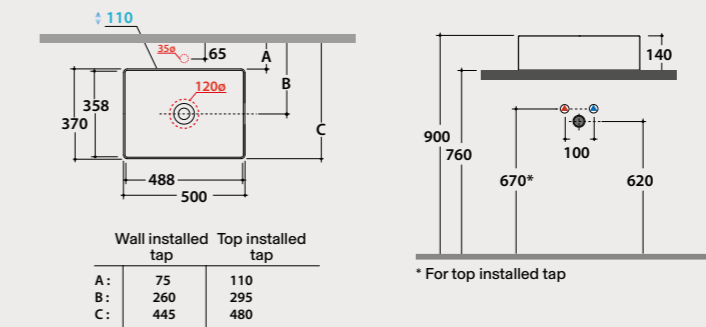

Pallet Exp. pcs. 44
Euro pallet pcs. 34

Basin
55.35

Basin 55x35 h14 cm. Sit-on installation. Weight 11,5 Kg.

Pallet Exp. pcs. 50
Euro pallet pcs. 40

Basin
50.37

Basin 50x37 h14 cm. Sit-on installation. Weight 12 Kg.