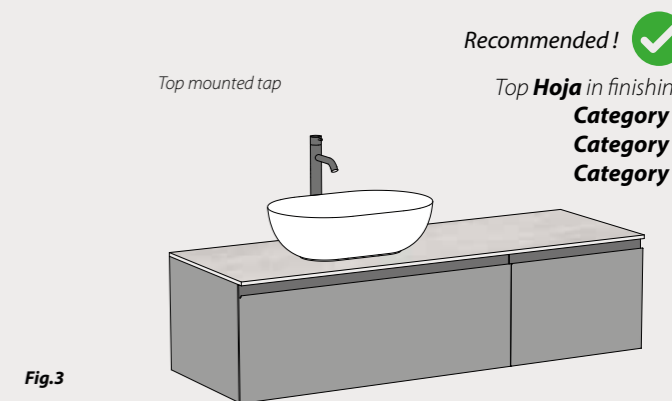

If you choose to mount a faucet on the top surface (Fig. 1) we do **not recommend** the use of a top in **Category 1** finish (Melamine) and **Category 3** (Lacquer). We **recommend** wall taps in case of choice of a top in the above mentioned finishes (Fig. 2).

In the case of top mounted taps, it is **recommended** to choose a top in the following finishes: **Category 2** (CDF), **Category 4** (Tekno) and **Category 5** (Laminam) (Fig. 3).