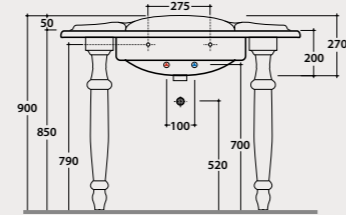

Ceramic
leg

Ceramic leg for PA022 or PA056. Weight 9 Kg.

Code **PA075BI** Price € **220,00**
one piece

Ceramic
leg

Ceramic leg for PA022 or PA056. Weight 9 Kg.

Code **PA075BI** Price € **220,00**
one piece