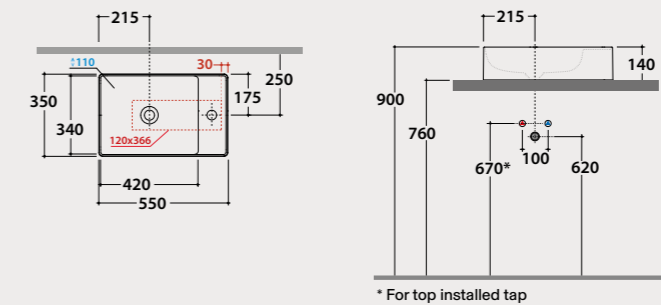

Pallet Exp. pcs. 50
Euro pallet pcs. 40

Basin
50.37

Basin 50x37 h14 cm. Sit-on installation. Weight 12 Kg.