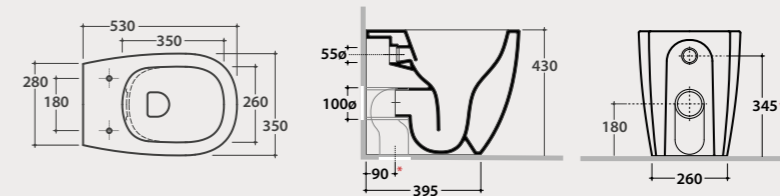

Pallet exp. pcs. 20
Europallet pcs. 16

Code Price €

DN001BI 394,00
DN001XX 591,00

Soft close seat-cover

Removable duroplast seat-cover with soft-closing system. Weight 3 Kg.