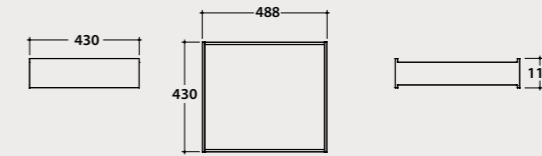

Materia

design Federica Biasi

Floor-standing or shelf accessories

MATERIA

Tray
Da 24 cm

Top tray in iroko wood for MT016BO and MT016AR shelves 24x48,8 h11,3 cm.
Weight 1,9 Kg.

Tray
Da 43 cm

Top tray in iroko wood for MT016BO and MT016AR shelves 43x48,8 h11,3 cm.
Weight 2,6 Kg.