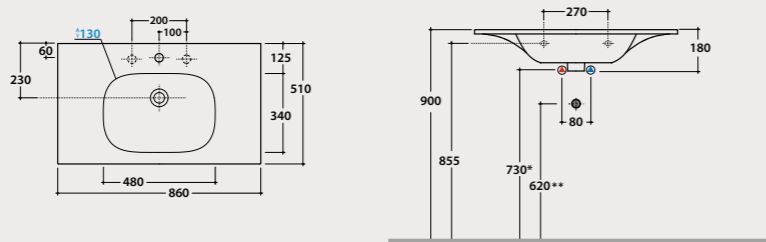

Basin
BOULEVARD
86.51
design angelettiruzza

Basin 86x51 h18 cm. Wall-hung installation or on wall-hung cabinet.
Fixing kit included. Weight 20 Kg.

Code **BL086BI** Price € **652,00**
R **BL086BI** **1.140,00**

* For top installed tap
** 700 for installation on MR3685,LP3685 with siphon RA054CR

Pallet Exp. pcs. 17
Euro pallet pcs. 12

Furniture in combination with this basin p. 167 and following