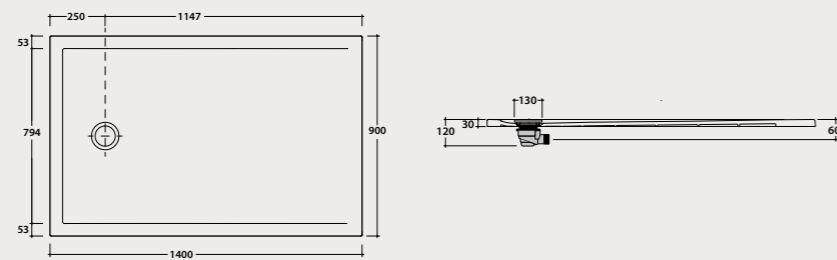

Pallet exp. pcs. 11*
Europallet pcs. 11*

Shower tray
DOCCIATRE 140.90

Shower tray 140x90 h3 cm. Sit-on or floor-level installation.
Weight 43 Kg.

DTL142BI 577,00