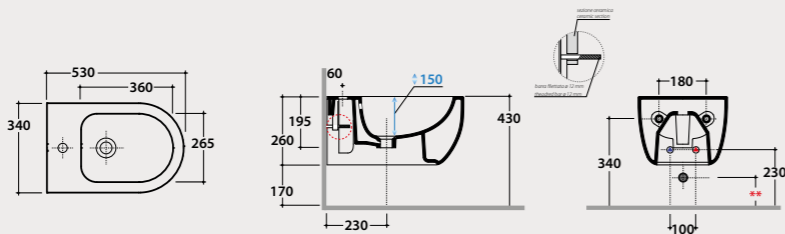

MODE

Wall-hung Wc 53.34

Wall-hung Wc No Rim 53x34 h33 cm. Average drain < 3 Lt. Fixing kit included. Weight 20 Kg.

Pallet exp. pcs. 25
Europallet pcs. 20

B&C MES02XX 855,00

Code Price €
MES02BI 570,00

Soft close seat-cover

Removable duroplast seat-cover with soft-closing system. Weight 3 Kg.

Pallet exp. pcs. 100
Europallet pcs. 80

B&C ME020XX 312,00

ME020BI 169,00

Flow reductor

Flow reductor

VA132 8,00

Anti-drip bend

Anti-drip bend for MES02. Weight 0,3 Kg.

NEW!

VA040 55,00

Wall-hung bidet 53.34

Wall-hung bidet 53x34 h26 cm. Fixing kit included. Weight 17,5 Kg.

Pallet exp. pcs. 25
Europallet pcs. 20

B&C MES09XX 855,00

MES09BI 570,00

Chromed push-open waste

Chromed push-open waste. Weight 0,5 Kg.

FI012CR 69,00

Push-open waste with ceramic top

Push-open waste with ceramic top. Weight 0,5 Kg.

B&C FI012XX 120,00

FI012BI 120,00

MODE

Wall-hung Wc 46.34

Wall-hung Wc No Rim 46x34 h33,5 cm. Average drain < 3 Lt. Fixing kit included. Weight 20 Kg.

Code Price €
MES03BI 541,00

Soft close seat-cover

Removable duroplast seat-cover with soft-closing system. Weight 3 Kg.

Pallet exp. pcs. 100
Europallet pcs. 80

ME021BI 169,00

Flow reductor

Flow reductor

VA132 8,00

Anti-drip bend

Anti-drip bend for MES04. Weight 0,3 Kg.

NEW!

VA040 55,00