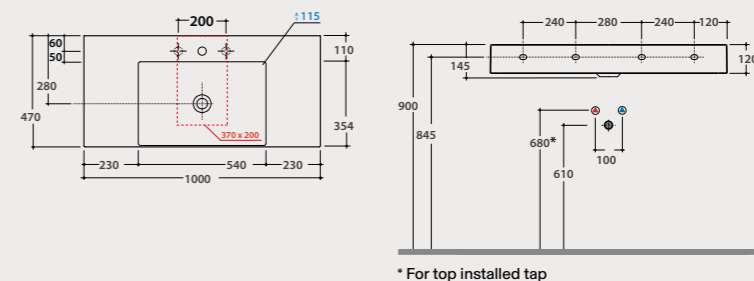

OP012YAR **231,00**

LE LASTRE

Basin
100.47

Basin 100x47 h12 cm. Wall-hung or sit-on installation.
Fixing kit included. Weight 27 Kg.

Code Price €
B6R101BI **654,00**
B6R101XX **965,00**

Also available without tap hole code: **B6R1010BI**