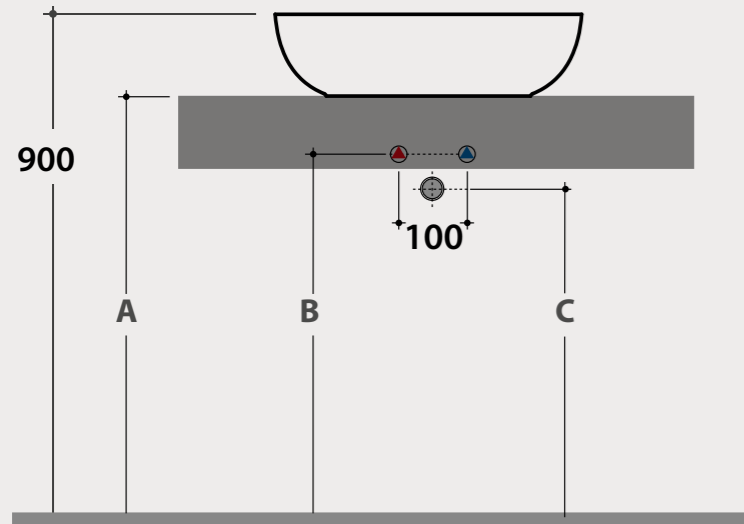

Shelves **Hoja plus**

Dimensions of hydraulic connections for top mounted washbasins

Follow the diagram and the tables below, to get the correct dimensions of the hydraulic connections using the indicated formula.