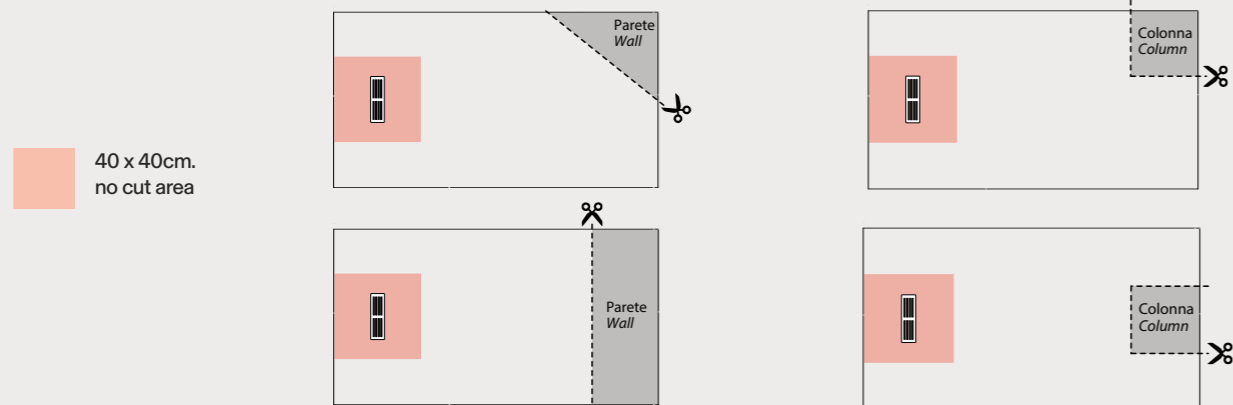

Customized cut at building site

For cutting the shower tray on the construction site, please follow the instructions below:

- Use diamond blades;
- First perform a pre-cut on the exposed side of the shower tray without cutting the plate completely until the base. Then make a second step for an effective cut. In this way, you'll avoid any chipping on the surface at the end of processing.
- The area around the drain must remain intact (without cuts) for a surface of 40x40cm size, where the drain is at the center of this square.

Ceramica Globo does not take any responsibility for the operations of cutting and installing the shower tray.

CUTTING EXAMPLES :

Custom cut on request

Specify, at the time of ordering, the type of cut to be made, following the information given in the diagrams below and filling out the order form on the following page. Consider the cost for each type of cut as shown in the legend below.

Legend :

Cut codes

- **1LV** : 1 cut in width painted € 146,00
- **1LG** : 1 cut in width rough € 62,00
- **2LV** : 2 cuts in width painted € 306,00
- **2LG** : 2 cuts in width raw € 124,00

- **1PV** : 1 cut in depth painted € 213,00
- **1PG** : 1 cut in depth rough € 124,00
- **2PV** : 2 cuts in depth painted € 364,00
- **2PG** : 2 cuts in depth rough € 184,00