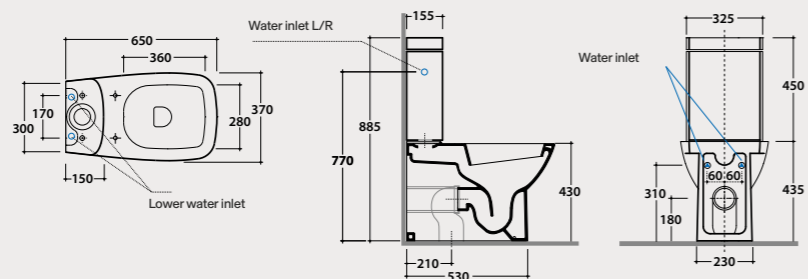

Close coupled Wc 65x37 h43 cm. Drain 4,5 / 3 Lt. Back to wall installation. Fixing kit included. Weight 28 Kg.

Pallet exp. pcs. 16
Europallet pcs. 12

Ceramic
cistern

Ceramic cistern 32,5x15,5 h45 cm with lower RH/LH water inlet. Weight 15 Kg.