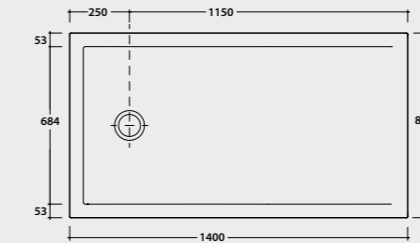

Pallet exp. pcs. 11*
Europallet pcs. 11*

Shower tray DOCCIATRE 90.90

Shower tray 90x90 h3 cm. Sit-on or floor-level installation. Weight 26 Kg.

Code **DTL090BI** Price € **365,00**