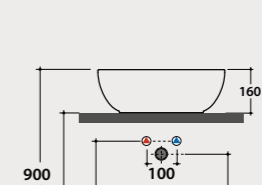

* For top installed tap

Pallet Exp. pcs. 36
Euro pallet pcs. 36

Code Price €
B6R56BI 375,00
B6R56XX 562,00
B6R56XX 656,00

Basin
50.38

Basin 50x38 h16 cm. Sit-on installation. Weight 9 Kg.

	Wall installed tap	Top installed tap
A:	70	105
B:	260	295
C:	450	485
D:	365	400