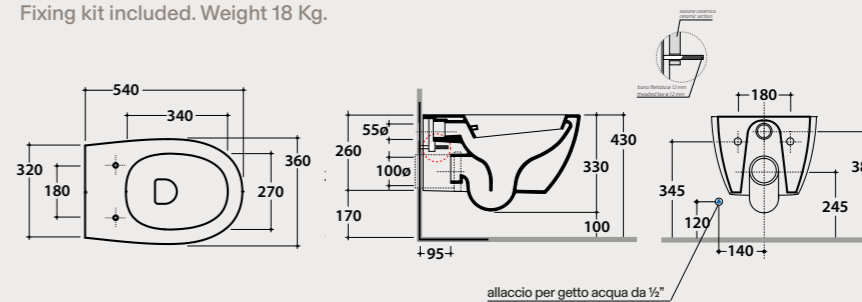

4All

Wall-hung Wc/bidet 54.36

Wall-hung Wc/bidet 54x36 h33 cm. Average drain < 3 Lt. Fixing kit included. Weight 18 Kg.

Code Price €
MDB02BI **461,00**

Pallet exp. pcs. 25
Europallet pcs. 20

Floor mounted Wc/bidet 54.36

Floor mounted Wc/bidet 54x36 h43 cm. with adjustable water inlet/outlet MULTI. Back to wall installation. Average drain < 3 Lt. Fixing kit included. Weight 24 Kg.

Code Price €
MDB01BI **461,00**