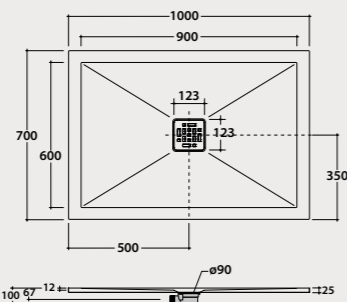

NEW!

Q.ty pallet pcs. 22

Shower tray
DOCCIAPIETRA 70.120

Shower tray 70x120 cm. Sit-on or floor-level installation.
Drain included.Reversible. Weight 18,4 Kg.

DP2512070501 **449,00**

White Drain Cover

DP2512070A501 **428,00**

Chrome Drain Cover