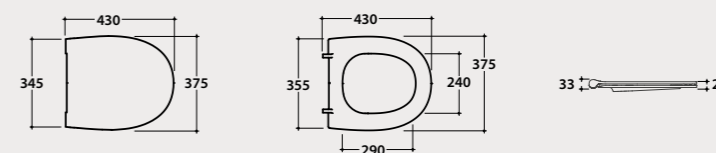

Soft close seat-cover

Removable duroplast seat-cover with soft-closing system. Weight 3 Kg.

Pallet exp. pcs. 100
Europallet pcs. 80

Flow reducer

Flow reducer.

VA132 8,00

Anti-drip bend

Anti-drip bend for MDS04. Weight 0,3 Kg.

VA040 55,00

NEW!