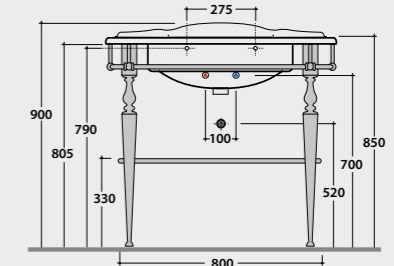

PAESTUM

Basin
110.60

Basin 110x60 h27 m. Wall-hung installation. Fixing kit included. Weight 35 Kg.

Code **PA022BI** Price € **900,00**

Pallet exp. pcs. 9
Europallet pcs. 6

Chromium-plated
towel rail

Front brass chromium-plated towel rail. Weight 2,2 Kg.

Code **PAPC22** Price € **576,00**

PAESTUM

Basin
90.56

Basin 90x56 h27 cm. Wall-hung installation. Fixing kit included. Weight 26 Kg.

Code **PA056BI** Price € **840,00**

Pallet exp. pcs. 9
Europallet pcs. 6

Chromium-plated
towel rail

Front brass chromium-plated towel rail. Weight 2,2 Kg.

Code **PAPC56** Price € **560,00**

Ceramic
leg

Ceramic leg for PA022 or PA056. Weight 9 Kg.

Code **PA075BI** Price € **220,00**
one piece

Ceramic
leg

Ceramic leg for PA022 or PA056. Weight 9 Kg.

Code **PA075BI** Price € **220,00**
one piece

Wall-hung structure
108.62

Brass chromium-plated wall-hung structure 108x62 h47 cm for basin PA022BI. Weight 11 Kg.

Code **PASC22** Price € **2.050,00**

Wall-hung structure
88.56

Brass chromium-plated wall-hung structure 88x56 h46 cm. For basin PA056BI. Weight 9 Kg.

Code **PASC56** Price € **1.840,00**

Floor mounted structure
105.59

Brass chromium-plated floor-mounted structure 105x59 h82 cm for basin PA022BI. Weight 13 Kg.

Code **PATC22** Price € **2.220,00**

Floor mounted structure
85.56

Brass chromium-plated floor-mounted structure 85x56 h83 cm. For basin PA056BI. Weight 12,5 Kg.

Code **PATC56** Price € **2.000,00**