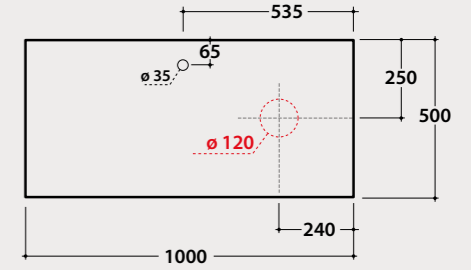

Technical Specifications for Tops

OP024SXX