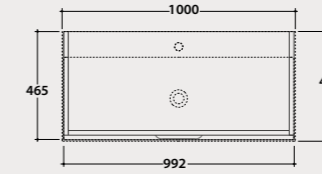

Code Price €

1.256,00

Base
100.47

Wall mounted cabinet in matt lacquered MDF 100x47 h 50 cm with two drawers. Complete with space-saving siphon. Weight 37,6 Kg. **OP020PXX**

1.660,00

Overall dimensions with open drawer : 78 cm