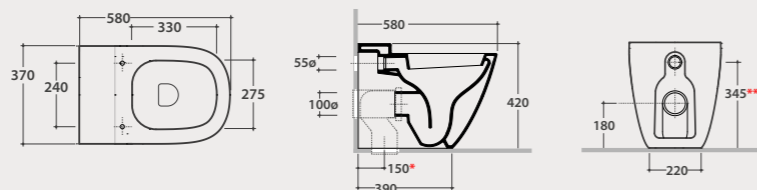

Pallet exp pcs. 20
Euro pallet pcs. 16

Soft close cover-seat

Removable duroplast seat-cover with soft-closing system. Weight 3,5 Kg.

Pallet exp pcs. 100
Euro pallet pcs. 80

*Elbow pipe

Adjustable elbow pipe for floor drain from 6 to 12 cm. Weight 0,3 Kg.