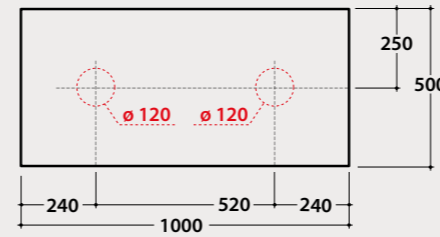

Technical Specifications for Tops

OP012SXX