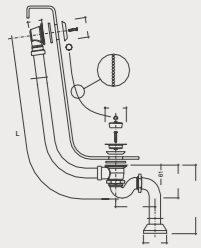

Pole and support

Chrome plated pole and support

Code **PA061**
Price € **836,00**