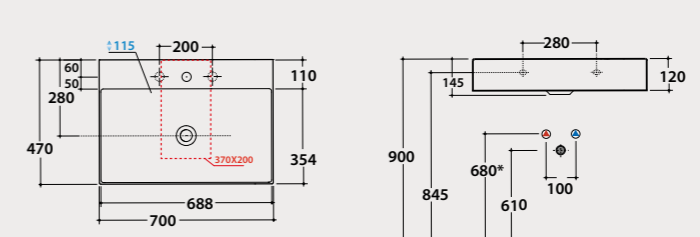

OP001YAR 211,00

Furniture in combination
with this basin p. 167 and
following

OP080S

OP081S

OP001PAR

OP007PXX

Basin
70.47

Basin 70x47 h12 cm. Wall-hung or sit-on installation. Fixing kit included.
Weight 17 Kg.