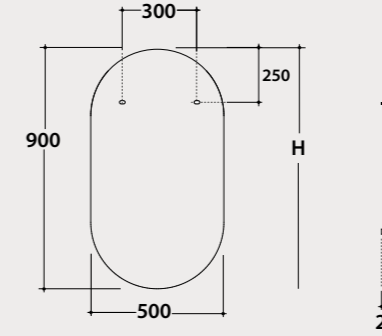

H =Recommended instal-
lation height 210 cm

Luna Lamp

Led Lamp 7,5 W for mirror Ø 60. 777 Lumen. Weight 0,3 Kg

LL025AR 91,00
Matt black
LL025AM 91,00
Alluminio

LUCCA backlight

Mirror 90.50
polished edge

Mirror 90x50 cm polished edge complete with perimeter LED strip da 21 W
Touch-sensitive switch with dimmer. 1885 Lumen. Weight 5 Kg.

SP026 549,00