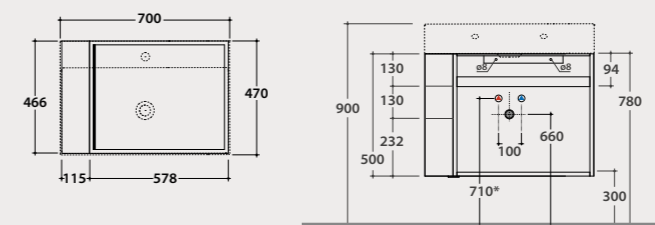

Wall-hanging structure 70.47

Wall-hanging structure 70x47 h50 cm with reversible open compartment in matt black steel and smoked glass top. Weight 20 Kg.

Code **OP019PAR** Price € **1.152,00**

Base 70.47