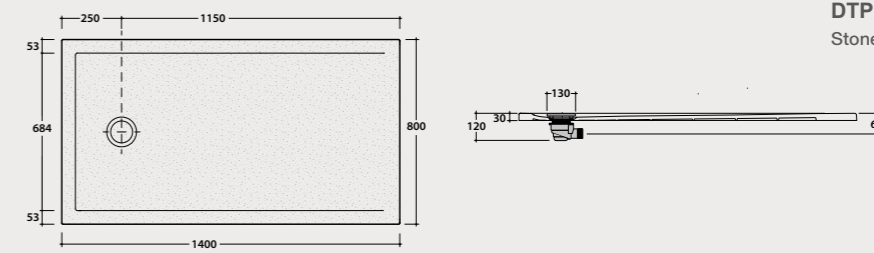

Pallet exp. pcs. 11*
Europallet pcs. 11*

Shower tray
DOCCIATRE PLUS
140.80

Shower tray stone effect with Anti-Slip Finish. 140x80 h3 cm.
Sit-on or floor-level installation. Weight 37 Kg.

Code **DTP141BP** Price € **660,00**
Stone White Price € **760,00**
DTP141GP Price € **760,00**
Stone Gray Price € **760,00**
DTP141NP Price € **760,00**
Stone Black

Pallet exp. pcs. 11*
Europallet pcs. 11*

Shower tray
DOCCIATRE PLUS
90.90

Shower tray stone effect with Anti-Slip Finish. 90x90 h3 cm.
Sit-on or floor-level installation. Weight 26 Kg.

Code **DTP090BP** Price € **395,00**