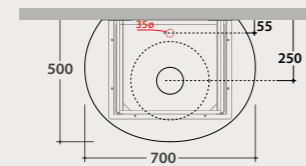

* For top installed tap

Ceramic shelf 64.30

Ceramic shelf for LT037L, LT038L, LT040L, LT041L. With matt black steel towel rail. Left or right installation. Weight 7,4 Kg.

Code **LT044LBI**

Price € **645,00**

Code **LT044LXX**

Price € **809,00**