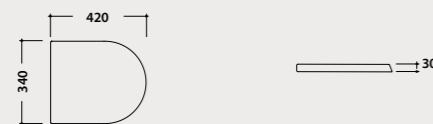

Duroplast seat-cover with soft-closing system. Weight 3,5 kg.

Pallet exp. pcs. 165
Europallet pcs. 115

Code
FO024BI **120,00**

Cover with soft-closing
system

Duroplast seat-cover with soft-closing system. Weight 3,5 Kg.