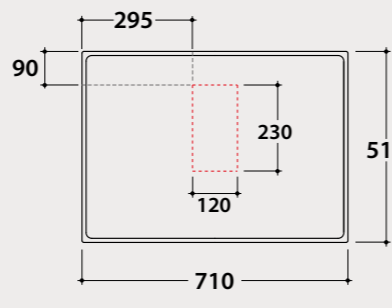

GS7009XX

BASIN CODE	WALL TAP	TAP ON SHELF	TAP ON BASIN
B6O50	GS7001XX	GS7002XX	----
B6O54	GS7001XX	GS7002XX	----
B6O60	GS7001XX	GS7002XX	----
B6O62	GS7001XX	GS7002XX	----
B6O65	GS7001XX	GS7002XX	----
B6Q38	GS7001XX	GS7002XX	----
B6Q42	GS7001XX	GS7008XX	----
B6Q43	GS7001XX	GS7006XX	----
B6Q45	GS7001XX	GS7007XX	----
B6R53	GS7001XX	GS7002XX	----
B6R56	GS7001XX	GS7002XX	----
B6R54	GS7001XX	GS7002XX	----
B6R60	GS7001XX	GS7002XX	----
B6R63	GS7001XX	GS7002XX	----
B6T30	GS7001XX	GS7002XX	----
B6T37	GS7001XX	GS7002XX	----
B6T42	GS7001XX	GS7004XX	----
B6T45	GS7001XX	GS7005XX	----
B6T48	GS7001XX	GS7006XX	----
FO050	GS7001XX	----	----
FO054	GS7001XX	----	----
FO062	GS7001XX	----	----
GE045	GS7001XX	----	----
TF042	GS7001XX	GS7004XX	----
TF055	GS7001XX	GS7002XX	----
TFO60	GS7001XX	GS7003XX	----
LAT41	GS7001XX	GS7002XX	----
LT061	GS7001XX	GS7008XX	----
TE035	GS7001XX	GS7002XX	----
TF050	GS7001XX	GS7002XX	----
TFO61	----	----	GS7009XX
TF043	----	----	GS7009XX
TF053	----	----	GS7009XX
TF056	----	----	GS7009XX