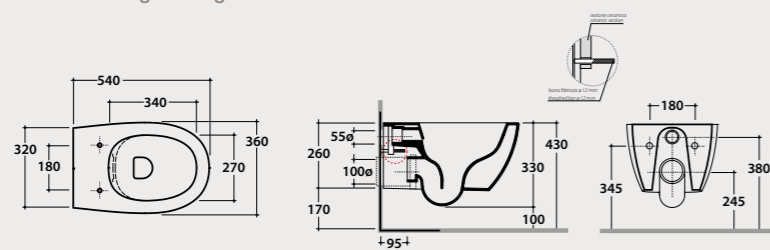

4All

Wall-hung Wc 54.36

Wall-hung Wc No Rim 54x36 h33 cm. Average drain < 3 Lt. Fixing kit included. Weight 18 Kg.

Pallet exp. pcs. 25
Europallet pcs. 20