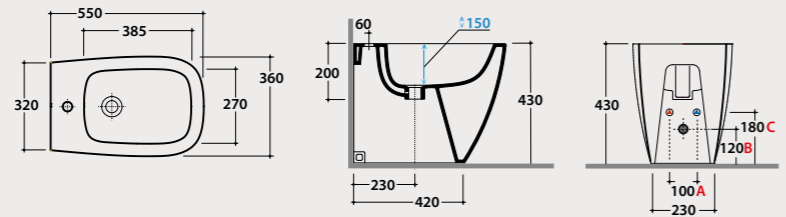

Floor mounted bidet 55.36

Floor mounted bidet 55x36 h43 cm MULTI. Back to wall installation. FISSAGGIIOGHOST® fixing kit included. Weight 25 Kg.

Pallet exp. pcs. 20
Europallet pcs. 16

Siphon

Easy installation siphon. Weight 0,5 Kg.