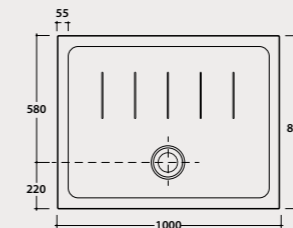

Pallet exp. pcs. 11*
Europallet pcs. 11*

DOCCIAVIVA H4,5

Shower tray DOCCIAVIVA 100.80

Shower tray 100x80 h4,5 cm. Sit-on or floor-level installation.
Weight 33 Kg.

Code **DV4101BI** Price € **347,00**

Pallet exp. pcs. 11*
Europallet pcs. 11*