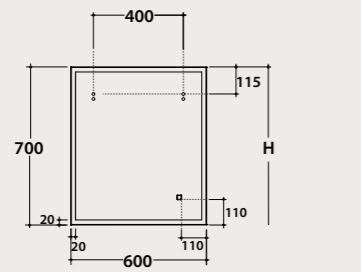

H =Recommended installation height 190 cm

Operation of the touch / dimmer button

Mirror 60.70

Mirror 60x70cm complete with perimeter LED strip 24 W.
Touch-sensitive switch with dimmer. 2009 Lumen. Weight 7 Kg.

SP016 743,00