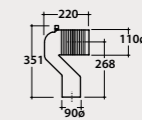

* Elbow pipe

Adjustable elbow pipe for floor drain from 16 to 20 cm. Weight 0,3 Kg.

VA094 38,00