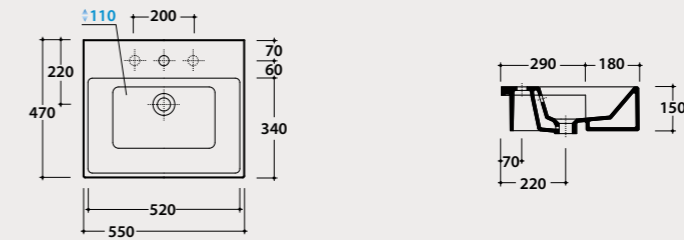

I PIANI

Basin 55.47

Basin 55x47 h15 cm. Semirecessed installation. Weight 17,5 Kg.

Code
FO055BI Price €
445,00

Pallet Exp. pcs. 40
Euro pallet pcs. 32

Chromed push-open waste

Chromed push-open waste for basins with overflow. Weight 0,5 Kg.

Code
FI012CR Price €
69,00

Push-open waste with ceramic top

Push-open waste with ceramic top for basins with overflow. Weight 0,5 Kg.

Code
FI012BI Price €
120,00

Le Pietre **BcC** **FI012XX** Price € **120,00**

R **FI012XX** Price € **150,00**

Push-open waste with ceramic top

Push-open waste with ceramic top for basins with overflow and matt black junction. Weight 0,5 Kg.

Code
FI012ABI Price €
140,00

Le Pietre **BcC** **FI012AXX** Price € **140,00**

R **FI012AXX** Price € **175,00**