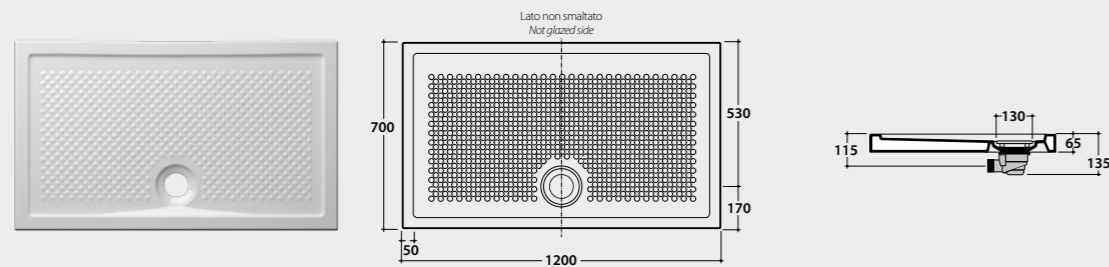

Pallet exp. pcs. 26*
Europallet pcs. 20*

Shower tray
DOCCIAVIVA 70.120

Ceramic Shower Tray 70.120 h 6,5 cm in ceramica. Sit-on or floor-level installation.
Drainage Capacity 30 l/m. Weight 41Kg.

Code **DV121BI**
Price € **349,00**