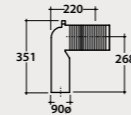

Adjustable elbow pipe for floor drain from 6 to 12 cm. Weight 0,3 Kg.

VA092 38,00

* Elbow pipe

Adjustable elbow pipe for floor drain from 13 to 15 cm. Weight 0,3 Kg.

VA093 32,00

* Elbow pipe

Adjustable elbow pipe for floor drain from 16 to 21 cm. Weight 0,3 Kg.