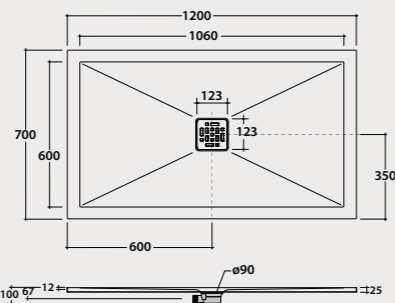

NEW!

Q.ty pallet pcs. 22

Shower tray
DOCCIAPIETRA 70.140

Shower tray 70x140 cm. Sit-on or floor-level installation.
Drain included.Reversible. Weight 21,20 Kg.

DP2514070501 **483,00**

White Drain Cover

DP2514070A501 **462,00**

Chrome Drain Cover