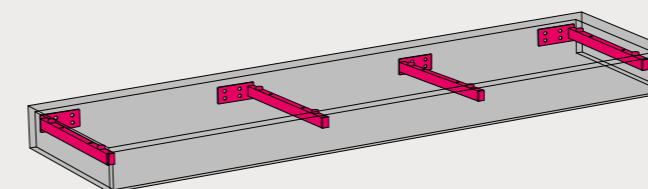

190 cm

Length 190 cm
4 brackets

Examples:

A 130 cm shelf, can be installed on 2 brackets code FI018
A 170 cm shelf, can be installed on 3 brackets code FI018
A 190 cm shelf, must be installed on 4 brackets code FI018