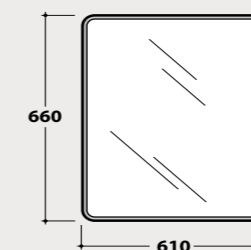

ARGENTO

Floor mounted Wc/
bidet
ARGENTO 57.37 H48

Floormounted Wc/bidet 57x37 h48 cm. Wall drain. Back to wall or wall spaced installation. **GEB01BI**
Average drain < 3 Lt. Fixing kit included FISSAGGIHOST®. Weight 28 Kg.

Pallet exp. pcs. 17
Euro pallet pcs. 14

Soft close seat-cover

Removable duroplast seat-cover with soft-closing system. Weight 3 Kg.

GEA20BI 177,00

Pallet exp. pcs. 100
Euro pallet pcs. 80

Water dispensing kit

Kit for wall-hung and floor standing Wc/bidet. Weight 0,1 Kg

KVB01 71,00

Vaso terra
AUSILIA 56.37

Floor mounted Wc cm 56x37 h50 cm provided with open front. Spaced installation with wall drain. Average drain < 3 Lt. Fixing kit included. Weight 30 Kg.

DS026BI 374,00

Pallet exp. pcs. 17
Euro pallet pcs. 14

Seat-cover

Open front seat-cover for DS026BI. Weight 4 Kg.

DS021 121,00

Pallet exp. pcs. 165
Euro pallet pcs. 115

Elbow pipe

Elbow pipe for DS026.

DS027 21,00

AUSILIA

Basin
AUSILIA 67.54,5

Ergonomic basin 67x54,5 h17,5 cm. One hole arranged for threetape holes, provided with elbow support. No overflow. Wall-hung installation. To be combined with hand (DS141) or pneumatic (DS145) mechanism for basin inclination. Fixing kit included. Weight 18 Kg.

Code Price €
DS006BI 350,00

Pallet exp. pcs. 27*
Euro pallet pcs. 21

Round siphon
chromium-plated

Chromium-plated siphon, round shape 1" ¼. Weight 0,5 Kg

RA051CR 110,00

Mixer

Long single lever mixer. Weight 0,5 Kg.

DS142 142,00

Couple of shelves

Couple of fixed shelves for item code DS006

DS149 98,00

Folding hand device

Folding hand device for item code DS006. Weight 10 Kg

DS141 356,00

Pneumatic device

Folding hand device with gas piston for item code DS006. Weight 2 Kg

DS145 647,00

Siphon

Flexible plastic siphon for ergonomic washbasin. Weight 0,5 Kg

DS143 21,00

Continuous
chromed waste