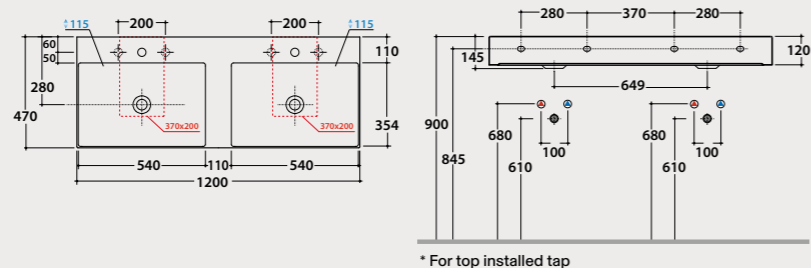

LE LASTRE

Basin
120.47

Basin 120x47 h12 cm. Wall-hung or sit-on installation. Fixing kit included.
Weight 28,5 Kg.

Code Price €
B6R120BI **950,00**
B6R120XX **1.395,00**

Also available without tap hole code: **B6R1200BI**

Pallet Exp. pcs. 13
Euro pallet pcs. 10

Frontal brass
chromium-plated towel rail

Frontal brass chromium-plated towel rail 116x9 cm. Weight 0,8 kg.

PT012CR **246,00**

Frontal matt black steel
towel rail

Frontal matt black steel towel rail 117x10 cm. Weight 1,6 kg.

OP012YAR **231,00**

LE LASTRE

Basin
100.47

Basin 100x47 h12 cm. Wall-hung or sit-on installation.
Fixing kit included. Weight 27 Kg.

Code Price €
B6R101BI **654,00**
B6R101XX **965,00**