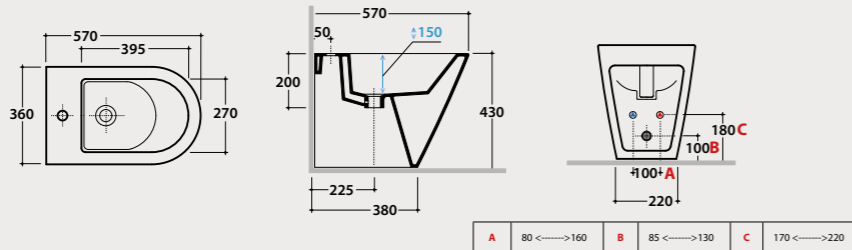

VA076

18,00

Flow reductor

Flow reductor.

VA132

8,00

Floor mounted bidet
57.36

Floor mounted bidet 57x36 h43 cm MULTI. Back to wall installation. FISSAGGIOGHOST® fixing kit included. Weight 25 Kg.