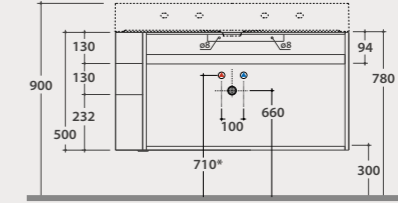

Base
100.47

Wall mounted cabinet in matt lacquered MDF 100x47 h 50 cm with two drawers. Complete with space-saving siphon. Weight 37,6 Kg. **OP020PXX**

1.660,00