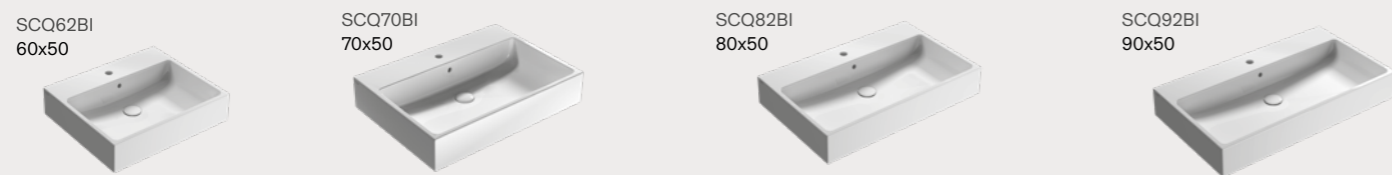

Suspended washbasin units Mari and Linea Installation options and location of hydraulic systems

Console washbasins

The console installation is provided for 2 models of the "I Classici" collection: SCQ62 and SCQ70 on **Mari and Linea** 60 and 70 cm bases.

The installation of washbasins SCQ82 and SCQ92 is only available for **Composition 3** and **4** on page 274.

For the installation and position of the hydraulic connections, the consoles above, follow the dimensions in the table below, in relation to the reference schemes.