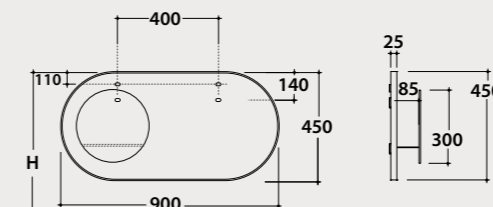

H = Recommended installation height 210 cm

H = Recommended installation height 190 cm