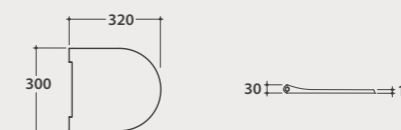

Pallet exp. pcs. 165
Europallet pcs. 115

Code
FO025BI **149,00**

Floor-mounted bidet
OLIVIA 30.33
design Giulio Iacchetti