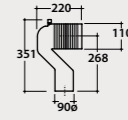

VA092 38,00

* Elbow pipe

Adjustable elbow pipe for floor drain from 10 to 12 cm. Weight 0,3 Kg.

VA093 32,00

* Elbow pipe

Adjustable elbow pipe for floor drain from 13 to 18 cm. Weight 0,3 Kg.

VA094 38,00

** Eccentric pipe