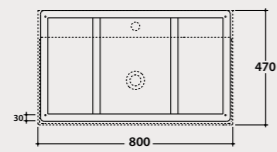

STRIPES depth 47 cm

Floor-standing structure
80.47

Floor-standing structure in matt powder coated steel 80x47 h78 cm. Weight 19,4 Kg.

Code **OP080SAR** Price € **1.337,00**
Matt black

OP080SBO Price € **1.337,00**
White matt

* Glass shelf OP041S to be ordered compulsorily

Glass shelf*
74,6.45,2

Shelf in back-painted glass 74,6x45,2 h 0,6 cm. Weight 5 Kg.

OP041SAR Price € **513,00**
Matt black

OP041SBO Price € **513,00**
White matt