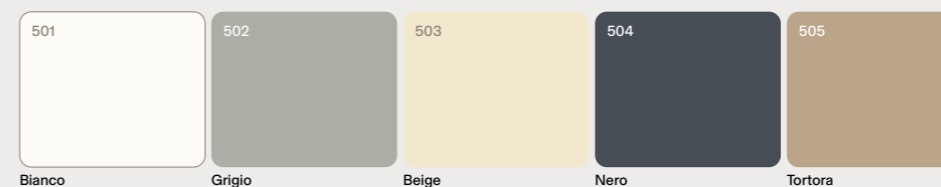

Colours available

Bagno di Colore 5 color

Code composition

To order a shower tray DOCCIAPIETRA it is necessary to indicate the product code followed by the color code.

Example: DOCCIAPIETRA 70.90 (70x90 cm)
Cod. DP09070XXX (XXX = colour code)