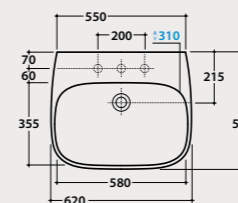

* For top installed tap

Pallet Exp. pcs. 12
Euro pallet pcs. 9

Washing board

Washing board in solid ash wood. Weight 2 Kg.

Code Price €
GEAS1BN 135,00
GEAS1MN 135,00

Lavabatoio®
FORTY3 60.50

Basin 60x50 h28 cm with high sink basin and wringer. Wall-hung installation. Fixing kit included. Weight 26 Kg.

Code Price €
FO063BI 503,00