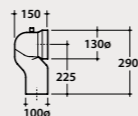

Elbow pipe Elbow pipe for floor drain. Weight 0,3 Kg