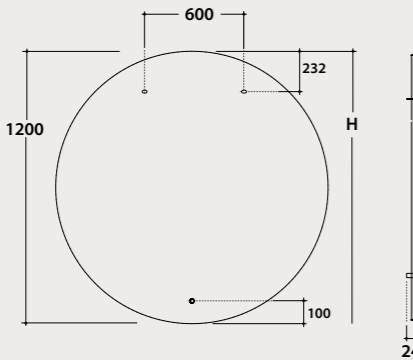

H =Recommended installation height 240 cm

Operation of the touch / dimmer button

Mirror Ø 100 polished edge

Round mirror ø100 cm polished edge. Complete with strip led backlight 29W and touch-sensitive switch with dimmer. 2575 Lumen. Weight 7 Kg.

Code **SP022** Price € **642,00**