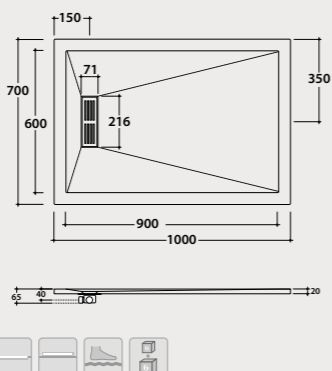

Shower tray
DOCCIAPIETRA 70.120

Shower tray 70x120 cm. Sit-on or floor-level installation.
Drain included.Reversible. Weight 26,4 Kg.

DP212070XXX 805,00