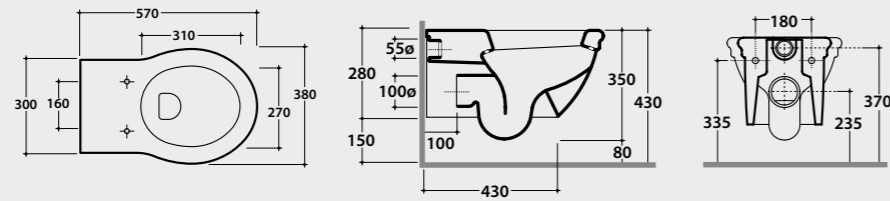

PAESTUM

Wall-hung Wc
57.38

Wall-hung Wc 57x38 h 35 cm. Average drain < 3 Lt. Fixing kit included. Weight 21 Kg.

Code **PAS03BI**
Price € **515,00**

Pallet exp. pcs. 25
Europallet pcs. 20

Combinable with seat cover cod:
PA029BI / PS20RN / PS20RB

Flow reductor

Flow reductor.

Code **VA132**
Price € **8,00**

Wall-hung bidet
57.38

Wall-hung bidet 57x38 h28 cm. Fixing kit included. Weight 19 Kg.

Code **PAS10BI**
Price € **515,00**