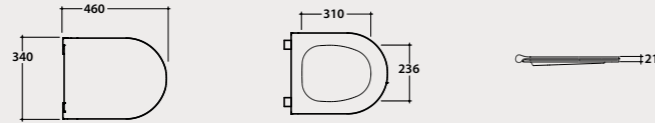

Code Price €

ME001BI 596,00
ME001XX 894,00

Soft close seat-cover

Removable duroplast seat-cover with soft-closing system. Weight 3 Kg.

Pallet exp. pcs. 100
Europallet pcs. 80

ME020BI 169,00
ME020XX 312,00

* Elbow pipe