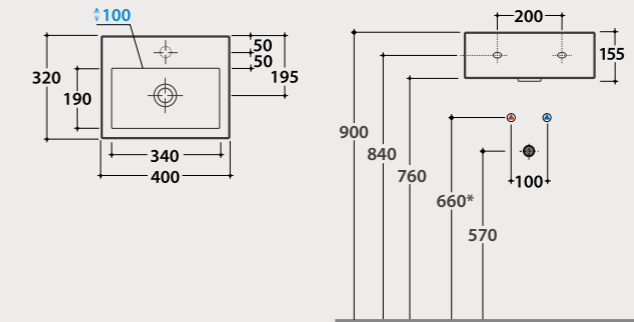

PT003CR 174,00

Frontal matt black steel
towel rail

Frontal matt black steel towel rail 48,5x10 cm. Weight 0,9 kg.

OP003YAR 211,00

Basin
40.32

Basin 40x32 h 15,5 cm. Wall-hung installation.
Fixing kit included . Weight 11 Kg.