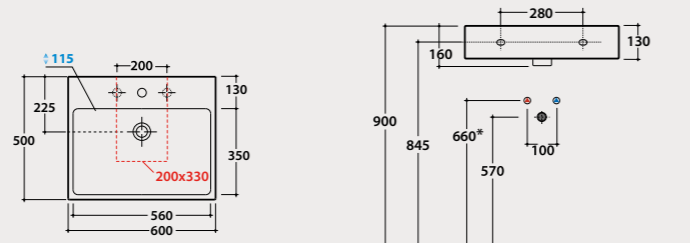

Frontal matt black steel
towel rail

Frontal matt black steel towel rail 62x10 cm. Weight 1,1 kg.

OP015YAR 211,00

SCQ65BI 473,00
SCQ65XX 695,00

I CLASSICI

Basin
60.50

Basin 60x50 h13 cm. Wall-hung or sit-on installation.
Fixing kit included . Weight 19 Kg.