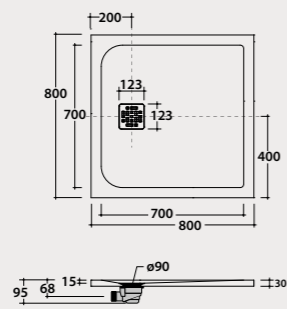

DOCCIAPIETRA H3

Shower tray
DOCCIAPIETRA 80.80

Shower tray 80x80 cm. Sit-on or floor-level installation.
Drain included.Reversible. Weight 18 Kg.