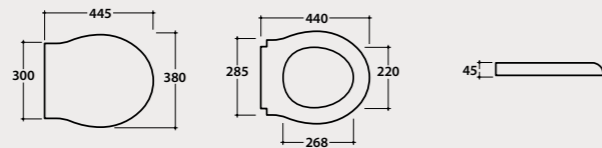

Pallet exp. pcs.100 Europallet pcs.80

Polyester seat-cover

For Wc cod. PA001, PA002, PA003, PA004

White polyester seat cover chromium-plated hinges and soft closing system. Weight 3 Kg.

PA138BI 205,00