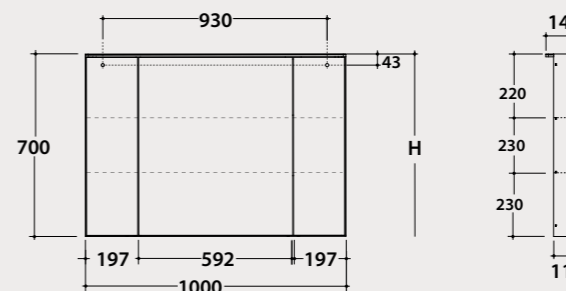

H =Recommended installation height 190 cm