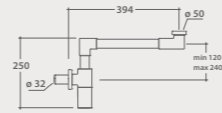

Siphon Chromium-plated siphon, square shape 1" ¼. Weight 0,5 Kg.

Siphon Matt black siphon, round shape 1" ¼. Weight 1,16 kg.

Siphon Space-saving matt black siphon 1"1/4, Weight 1,16 kg.

Siphon Shortened chromium-plated siphon and fixed size 1" ¼. Weight 1 Kg.