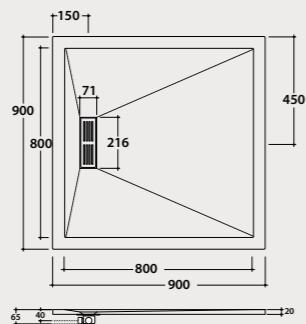

DOCCIAPIETRA H2

Shower tray
DOCCIAPIETRA 90.90

Shower tray 90x90 cm. Sit-on or floor-level installation.
Drain included. Reversible. Weight 21,6 Kg.

Code Price €
DP209090XXX 782,00

Shower tray
DOCCIAPIETRA 90.100

Shower tray 90x100 cm. Sit-on or floor-level installation.
Drain included. Reversible. Weight 25,2 Kg.

Code Price €
DP210090XXX 829,00