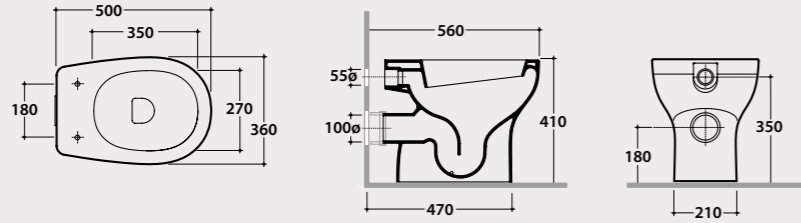

GRACE

**Floor mounted Wc
Wall drain
50.36**

Floor mounted Wc, wall drain 50x36 h 41 cm. Wall spaced installation.
Drain 4,5 / 3 Lt. Fixing kit included. Weight 22 Kg

Code **GR002BI** Price € **220,00**

Pallet exp. pcs. 20
Europallet pcs. 16

Soft close seat-cover

Removable duroplast seat-cover with soft-closing system. Weight 2 Kg.

Code **GR022BI** Price € **145,00**