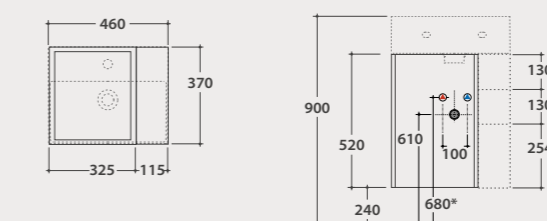

Open door clearance: 70 cm

BdC OP011PXX 1.290,00

Combinable washbasins

IN047

Continuous waste with ceramic top

Continuous waste with ceramic top for basins without overflow. Weight 0,5 Kg.

Le Pietre BdC R FI024BI 120,00
FI024XX 120,00
FI024XX 150,00

Continuous chromed waste

Continuous chromed waste for basins without overflow. Weight 0,5 Kg.

FI024CR 69,00

Matt black siphon

Matt black siphon, round shape 1" 1/4. Weight 1,16 Kg.

RA051AR 290,00