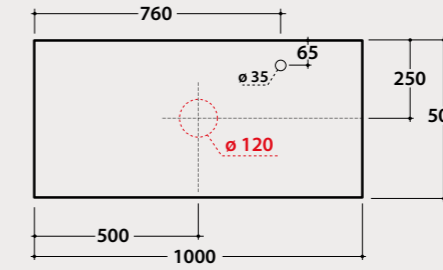

Technical Specifications for Tops

OP026SXX