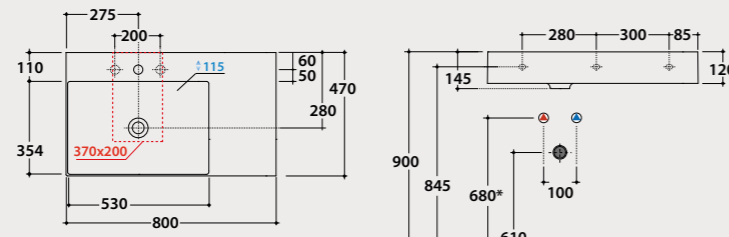

OP001YAR 211,00

Furniture in combination
with this basin p. 167 and
following

OP080S

OP081S

OP001PAR

OP007PXX

Basin
80.47 Sx

Basin 80x47 h12 cm. Wall-hung or sit-on installation. Fixing kit included.
Weight 22 Kg.