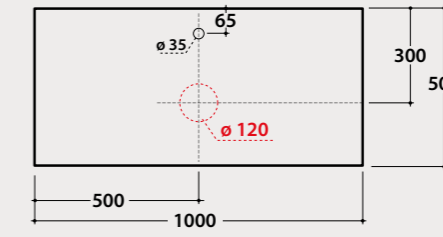

Technical Specifications for Tops

OP029SXX