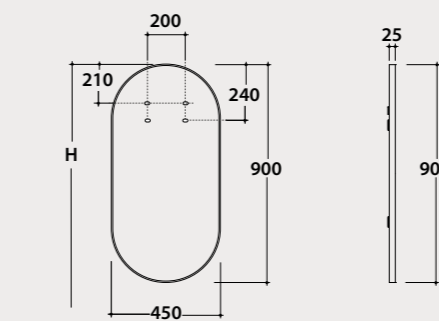

MIRRORS

Mirror 90.77

Mirror 90x77 cm. Weight 11,2 Kg.

Code Price €
OP003MAR 1.048,00
Matt black
OP003MBO 1.048,00
Matt white

H = Recommended installation height 210 cm

Mirror ø 90

Mirror ø 90 cm. Weight 11,8 Kg.

OP002MAR 972,00

H = Recommended installation height 210 cm

Mirror with Container ø 90

Mirror ø 90 cm with container. Weight 15 Kg.

OP001MAR 1.510,00

H = Recommended installation height 210 cm

H = Recommended installation height 210 cm

H = Recommended installation height 210 cm

Lamp

LED-light for mirrors OP003MAR, OP002MAR and OP001MAR. Free installation, double installation is possible. Weight 1,3 Kg.

OP004MAR 396,00
Matt black
OP004MBO 396,00
Matt white

MIRRORS

Mirror 90.45

Mirror 90x45 cm. Weight 8,7 Kg.

Code Price €
OP006MAR 897,00
Matt black
OP006MBO 897,00
Matt white

H = Recommended installation height 210 cm

H = Recommended installation height 190 cm

Mirror with Container 90.45

Mirror 90x45 cm with container. Weight 12 Kg.

OP005MAR 1.465,00

H = Recommended installation height 210 cm

H = Recommended installation height 190 cm

H = Recommended installation height 190 cm

Lamp

LED-light for mirrors OP006MAR and OP005MAR. Installation on round side, double installation is possible. Weight 1,3 Kg.

OP007MAR 472,00
Matt black
OP007MBO 472,00
Matt white