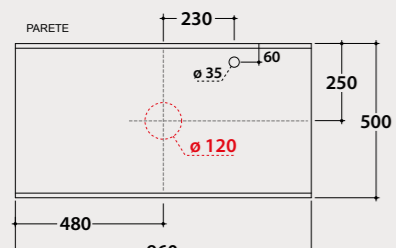

Technical Specifications for Tops

MT007XX

Matching and positioning of the suggested washbasins on the counter

BASIN CODE	WALL TAP	TAP ON SHELF	TAP ON BASINt
B6O60*	MT001XX	MT003XX	----
B6O62	MT001XX	MT003XX	----
B6O65	MT001XX	MT003XX	----
B6O50	MT001XX	MT003XX	----
B6O54	MT001XX	MT003XX	----
B6Q38	MT001XX	MT003XX	----
B6Q42	MT001XX	MT005XX	----
B6Q43	MT001XX	MT006XX	----
B6Q45	MT001XX	MT007XX	----
B6R53	MT001XX	MT003XX	----
B6R54*	MT001XX	MT004XX	----
B6R56	MT001XX	MT003XX	----
B6R60	MT001XX	MT003XX	----
B6R63	MT001XX	MT004XX	----
B6T30	MT001XX	MT003XX	----
TE035	MT001XX	MT003XX	----
B6T37	MT001XX	MT003XX	----
B6T42	MT001XX	MT008XX	----
B6T45	MT001XX	MT009XX	----
B6T48*	MT001XX	MT009XX	----
FO050	MT001XX	MT010XX	----
FO054	MT001XX	MT011XX	----
FO062	MT001XX	MT012XX	----
GE045	MT001XX	MT010XX	----
TF042	MT001XX	MT008XX	----
TF055	MT001XX	MT003XX	----
TF050	MT001XX	MT003XX	----
TFO60*	MT001XX	MT004XX	----
LAT50*	MT002XX	MT009XX	----
LAT41	MT001XX	MT003XX	----
LT061	MT001XX	MT013XX	----
TFO61	----	----	----
TF043	----	----	MT014XX
TF056	----	----	MT014XX
TF053	----	----	MT014XX