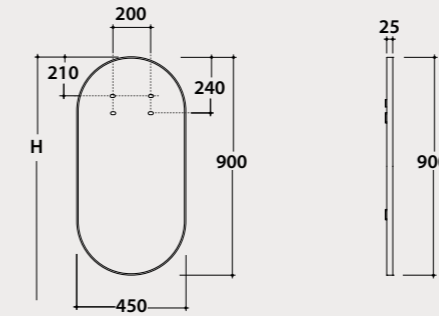

H = Recommended installation height 210 cm