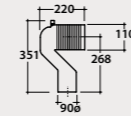

Adjustable elbow pipe for floor drain from 6 to 12 cm. Weight 0,3 Kg.

VA092 38,00

* Elbow pipe

Adjustable elbow pipe for floor drain from 13 to 15 cm. Weight 0,3 Kg.

VA093 32,00

* Elbow pipe

Adjustable elbow pipe for floor drain from 16 to 21 cm. Weight 0,3 Kg.