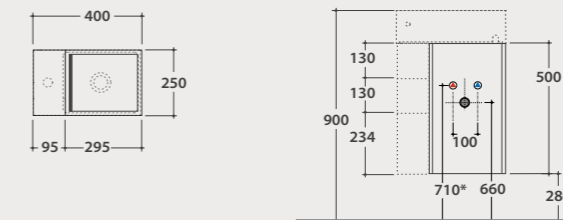

BdC **OP016PXX 1.380,00**

Open drawer size: 59 cm

Base Dx 40.25

Base with right side opening 40x25 h50 cm. For basin B6R41. Weight 13 Kg.