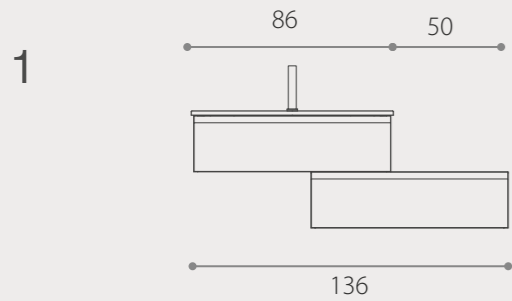

Suggested composition

Code	Description cm	Finish	Qty	Price €
BL086BI	Basin 86x51	Shiny white	1	621,00
MR2485LN	Mari unit 85x50 h24,5	London	1	877,00
JA2485LN	Javier unit 85x50 h24,5	London	1	1.073,00
				Tot. 2.571,00