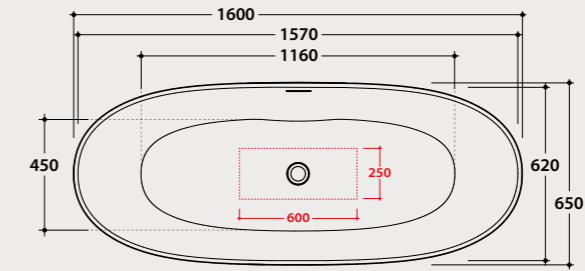

- 1 KOIB136
160 x 65 cm
- 2 KOIB137
170 x 77 cm
- 3 KOIB135
160 x 65 cm

BATHTUBS IN TEKORLIGHT®

**Bathtub
MILA
160.65**

MILA bathtub in Tekorligh® 160x65 h50 cm. Free-standing installation. KOIB138 drain and drain kit included.