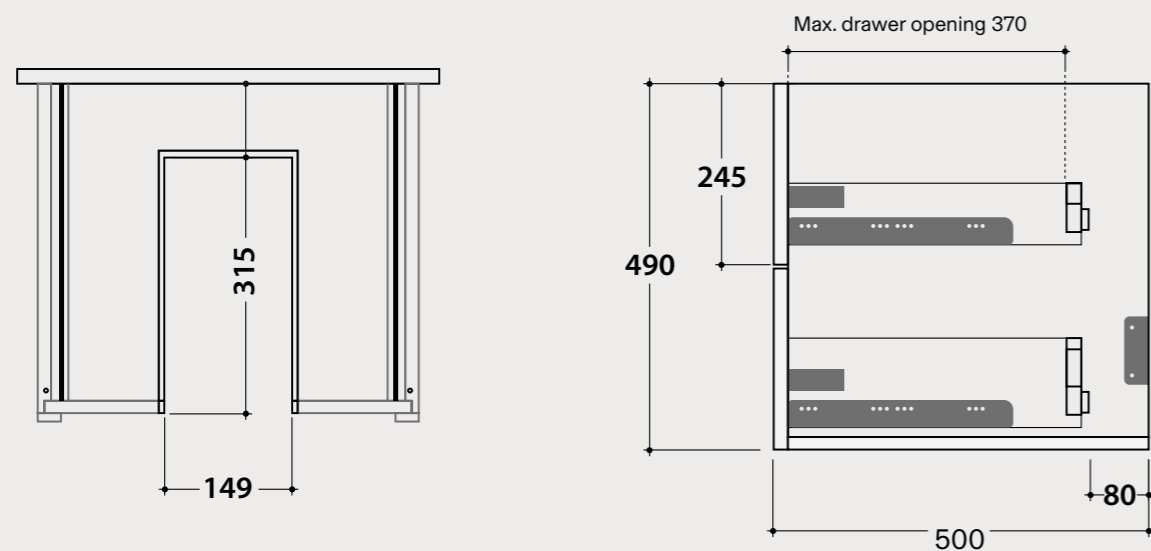

ART.	Oak Linea		Lacquered Linea		CONSOLE WASHBASIN	BUILT-IN WASHBASIN	TOP + SIT-ON BASIN
	CATEGORY 9 €		CATEGORY 10 €				
	M	S/D	M	S/D			
LP4970	2.225,00	1.946,00	2.225,00	1.946,00	SCQ70	BL071	B6T30,B6T37,B6Q38,B6T42,B6Q43, B6Q42,B6T48,B6T45,B6Q45,B6O50,FO050, TF042,TF043, TF055,TF056,TF050,TF053,TF060,TF061,B6R63,B6O54, B6R51,B6R54,TE055, B6R56,B6O60,B6O62,B6R60
LP4985	2.444,00	2.128,00	2.444,00	2.128,00		BL086	B6T30,B6T37,B6Q38,B6T42,B6Q43, B6Q42,B6T48,B6T45,B6Q45,B6O50,FO050 TFO60,TFO61, TF042,TF043,TF055, TF056,TF050,TF053,B6R53,B6O54,B6R51, B6R54,TE055,FO054,B6R55,- B6O65,B6O62,B6O60,B6R60,B6R56,B6R63,FO062,- B6R65 B6R66,B6R70,B6R81
LP4995	2.572,00	2.252,00	2.572,00	2.252,00		BL096	B6T30,B6T37,B6Q38,B6T42,B6Q43, B6Q42,B6T48,B6T45,B6Q45,B6O50,FO050 TFO60,TFO61, TF042,TF043,TF055, TF056,TF050,TF053 B6R53,B6O54,B6R51,B6R54,TE055,FO054,B6R55,- B6O65,B6O62,B6O60,B6R60,B6R56,B6R63,FO062,- B6R65 B6R66,B6R70,B6R81
LP49105	2.677,00	2.375,00	2.677,00	2.375,00			B6T30,B6T37,B6Q38,B6T42,B6Q43, B6Q42,B6T48,B6T45,B6Q45,B6O50,FO050 TFO60,TFO61, TF042,TF043,TF055, TF056,TF050,TF053 B6R53,B6O54,B6R51,B6R54,TE055,FO054,B6R55,- B6O65,B6O62, B6O60,B6R60,B6R56,B6R63,FO062,- B6R65, B6R66,B6R70,B6R81,B6R100

M-Monobloc (single base without additional elements)
S-Left (base installed on the left)
D-Right (base installed on the right)

Code composition examples :

LP3670MRA2 : Suspended Washbasin unit
Single without additional elements

LP3670SRA2 : Suspended Washbasin unit
Placed to the left

LB3650DRA2 : Suspended unit
Placed to the right

Finishes and colours available for LÌNEA washbasin units LÌNEA

Category 9
Rovere Linea

Category 10
Lacquered Linea