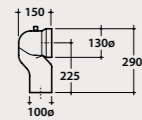

GRACE

**Floor mounted Wc
Wall drain
50.36**

Floor mounted Wc, wall drain 50x36 h 41 cm. Wall spaced installation.
Drain 4,5 / 3 Lt. Fixing kit included. Weight 22 Kg

Code **GR002BI** Price € **220,00**

Pallet exp. pcs. 20
Europallet pcs. 16

Soft close seat-cover

Removable duroplast seat-cover with soft-closing system. Weight 2 Kg.

Code **GR022BI** Price € **145,00**

Pallet exp. pcs. 165
Europallet pcs. 115

Flow reductor

Flow reductor.

Code **VA132** Price € **8,00**

**Floor mounted bidet
50.36**

Floor mounted bidet monoforo 50x36 h41cm. Wall spaced installation
Fixing. kit included. Weight 20 Kg

Code **GR009BI** Price € **220,00**

Pallet exp. pcs. 20
Europallet pcs. 16

Chromed push-open waste

Chromed push-open waste. Weight 0,5 Kg.

Code **FI012CR** Price € **69,00**

Push-open waste with ceramic top

Push-open waste with ceramic top. Weight 0,5 Kg.

Code **FI012BI** Price € **120,00**

GRACE

**Floor mounted Wc
52.36**

Floor mounted Wc 52x36 h41 cm. Wall drain. Convertible to floor outlet
with elbow pipe VA079 not included. Back to wall installation.
Drain 4,5 / 3 Lt. Fixing kit included. Weight Kg 28

Code **GR006BI** Price € **240,00**

Pallet exp. pcs. 20
Europallet pcs. 16

Soft close seat-cover

Removable duroplast seat-cover with soft-closing system. Weight 2 Kg.

Code **GR022BI** Price € **145,00**

Pallet exp. pcs. 165
Europallet pcs. 115

Elbow pipe

Elbow pipe per lo scarico a pavimento. Weight 0,3 Kg

Code **VA079** Price € **32,00**

Pipe

Pipe 35 cm for wall drain35 cm. Weight 0,2 kg.

Code **VA076** Price € **18,00**

Flow reductor

Flow reductor.

Code **VA132** Price € **8,00**

**Floor mounted bidet
52.36**

Floor mounted bidet 52x36 h41 cm. Back to wall installation
Fixing kit included. Weight 24 Kg

Code **GR011BI** Price € **240,00**

Pallet exp. pcs. 20
Europallet pcs. 16

Siphon

Easy installation siphon. Weight 0,5 Kg.

Code **FI016** Price € **6,00**

Push-open waste with ceramic top