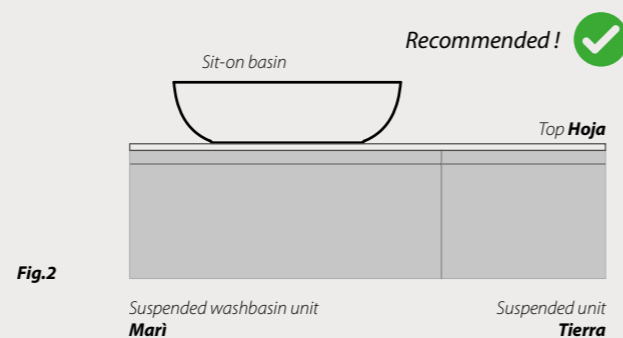

Sit-on basins