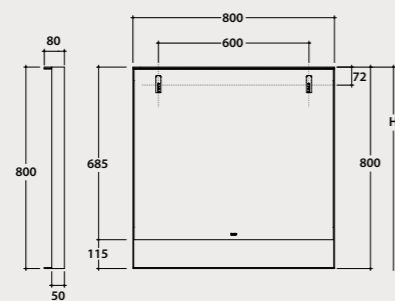

H = Recommended installation height 200 cm

MIRRORS

Mirror
110.51

Mirror 110x51 cm horizontal or vertical installation. Weight 12 Kg.

Code	Price €
LT045LAR	790,00
Matt black	
LT045LBO	790,00
Matt white