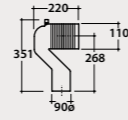

VA092 38,00

* Elbow pipe

Adjustable elbow pipe for floor drain from 12 to 15 cm. Weight 0,3 Kg.

VA093 32,00

* Elbow pipe

Adjustable elbow pipe for floor drain from 16 to 20 cm. Weight 0,3 Kg.

VA094 38,00

** Eccentric pipe