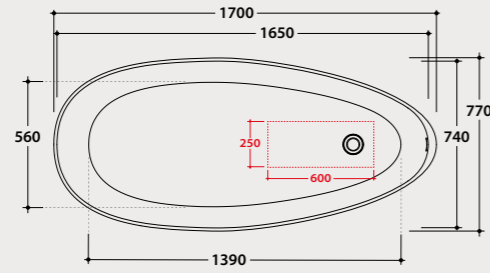

BATHTUBS IN TEKORLIGHT®

Bathtub
KATIA
170.77

KATIA bathtub in Tekorlight® 170x77 h 62 cm. Free-standing installation.
KOIB138 drain and drain kit included.