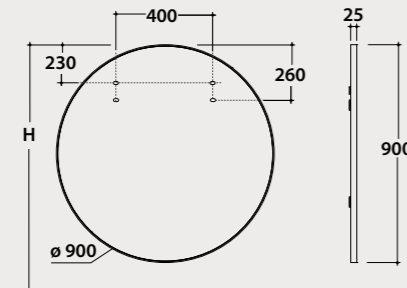

H = Recommended installation height 210 cm

Mirror with Container ø 90

Mirror ø 90 cm with container. Weight 15 Kg.

OP001MAR 1.510,00