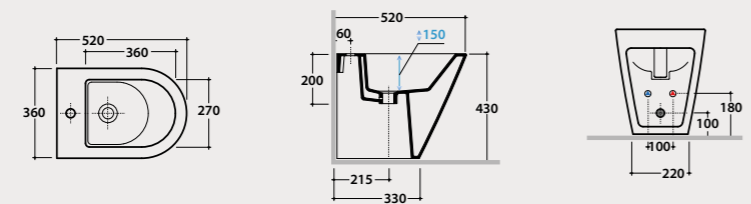

Pallet exp. pcs. 20

Europallet pcs. 16

Siphon

Easy installation siphon. Weight 0,5 Kg.

FI016

6,00

Push-open waste with ceramic top

Push-open waste with ceramic top. Weight 0,5 Kg.

FI012BI

120,00

Chromed push-open waste

Chromed push-open waste. Weight 0,5 Kg.

FI012CR

69,00

FORTY3

Close coupled 58.36

Close coupled Wc 58x36 h43 cm. Drain 4,5/3 Lt. Back to wall installation. FISSAGGIOGHOST® fixing kit included. Weight 27 Kg.