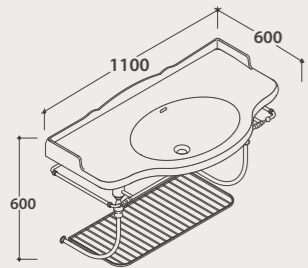

Wall-hung structure
108.62

Brass chromium-plated wall-hung structure 108x62 h47 cm for basin PA022BI. Weight 11 Kg.

Code **PASC22** Price € **2.050,00**

Wall-hung structure
88.56

Brass chromium-plated wall-hung structure 88x56 h46 cm. For basin PA056BI. Weight 9 Kg.

Code **PASC56** Price € **1.840,00**