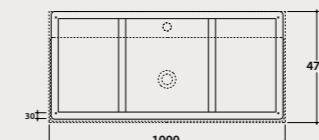

Wall-hanging structure 100.47

Wall-hanging in matt powder coated steel 100x47 h49 cm. Weight 18,4 Kg.

Glass shelf* 94,5.45,2

Shelf in back-painted glass 94,5x45,2 h 0,6 cm. Weight 6,3 Kg.

* Glass shelf OP040S to be ordered compulsorily