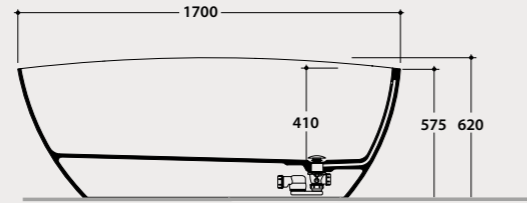

BATHTUBS IN TEKORLIGHT®

Bathtub
KATIA
170.77

KATIA bathtub in Tekorlight® 170x77 h 62 cm. Free-standing installation.
KOIB138 drain and drain kit included.