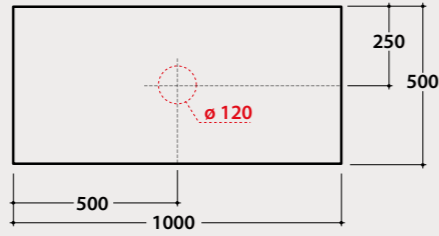

Technical Specifications for Tops

OP007SXX