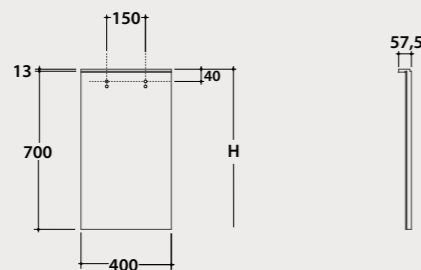

RAMBLA with LED Bar

Mirror 70.70
polished edge

Mirror 70x70 cm . Complete with chrome led lamp. 20 W. Without switch. Stainless steel frame. 2200 Lumen. Weight 6,5 Kg.

Code **SP005**
Price € **482,00**

H =Recommended installation height 190 cm

Mirror 60.70
polished edge

Mirror 60x70 cm . Complete with chrome led lamp. 15 W. Without switch. Stainless steel frame. 1531 Lumen. Weight 6 Kg.

Code **SP006**
Price € **433,00**