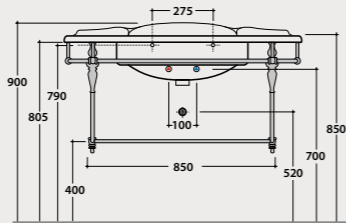

Wall-hung structure
108.62

Brass chromium-plated wall-hung structure 108x62 h47 cm for basin PA022BI. Weight 11 Kg.

Code **PASC22** Price € **2.050,00**

Wall-hung structure
88.56

Brass chromium-plated wall-hung structure 88x56 h46 cm. For basin PA056BI. Weight 9 Kg.

Code **PASC56** Price € **1.840,00**