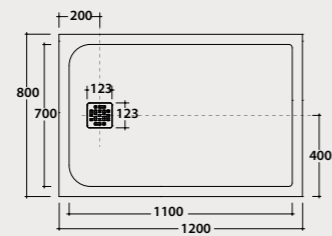

DP17080XXX	993,00
B+C DP17080XX	1.370,00

Shower tray
DOCCIAPIETRA 80.120

Shower tray 80x120 cm. Sit-on or floor-level installation.
Drain included.Reversible. Weight 26,5 Kg.