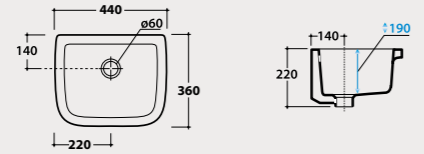

Pallet exp. pcs. 25
Europallet pcs. 20

Code
VA042BI Price €
150,00

Square siphon
chromium-plated

Chromium-plated siphon, square shape 1" 1/4. Weight 0,5 Kg.

Code
SF051CR Price €
125,00

Round siphon
chromium-plated

Chromium-plated siphon, round shape 1" 1/4. Weight 0,5 Kg.

Code
RA051CR Price €
110,00

Basin TORANO
41,5.46,5

Basin 41,5x46,5 h17,5 cm. Wall-hung installation. Weight 6 Kg.