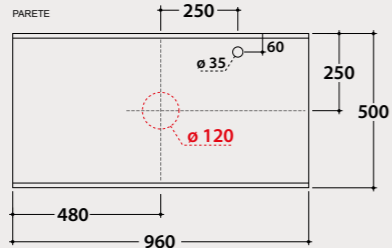

Technical Specifications for Tops

MT005XX

Matching and positioning of the suggested washbasins on the counter

BASIN CODE	WALL TAP	TAP ON SHELF	TAP ON BASINt
B6O60*	MT001XX	MT003XX	----
B6O62	MT001XX	MT003XX	----
B6O65	MT001XX	MT003XX	----
B6O50	MT001XX	MT003XX	----
B6O54	MT001XX	MT003XX	----
B6Q38	MT001XX	MT003XX	----
B6Q42	MT001XX	MT005XX	----
B6Q43	MT001XX	MT006XX	----
B6Q45	MT001XX	MT007XX	----
B6R53	MT001XX	MT003XX	----
B6R54*	MT001XX	MT004XX	----
B6R56	MT001XX	MT003XX	----
B6R60	MT001XX	MT003XX	----
B6R63	MT001XX	MT004XX	----
B6T30	MT001XX	MT003XX	----
TE035	MT001XX	MT003XX	----
B6T37	MT001XX	MT003XX	----
B6T42	MT001XX	MT008XX	----
B6T45	MT001XX	MT009XX	----
B6T48*	MT001XX	MT009XX	----
FO050	MT001XX	MT010XX	----
FO054	MT001XX	MT011XX	----
FO062	MT001XX	MT012XX	----
GE045	MT001XX	MT010XX	----
TF042	MT001XX	MT008XX	----
TF055	MT001XX	MT003XX	----
TF050	MT001XX	MT003XX	----
TFO60*	MT001XX	MT004XX	----
LAT50*	MT002XX	MT009XX	----
LAT41	MT001XX	MT003XX	----
LT061	MT001XX	MT013XX	----
TFO61	----	----	----
TF043	----	----	MT014XX
TF056	----	----	MT014XX
TF053	----	----	MT014XX