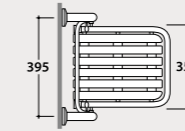

Tip-up seat. Weight 3 Kg.

Removable tip-up seat

Folding seat to hang from the handrail (removable). Weight 3 Kg.

Code Price €
DS127 463,00

DS128 556,00

SAMPLE BOX FINISHES AND COLOURS

		Code	Price €
Sample box BAGNO DI COLORE 	Sample box Bagno di Colore. 25x8 h 10 cm. 18 Sample.	SABOX001	50,00 *
Sample box LE PIETRE 	Sample box Le Pietre. 25x8 h 10 cm 14 Sample	SABOX002	45,00 *
Sample box RIFLESSI DI LUCE 	Sample box Riflessi di Luce. 16x8 h 10 cm 10 Sample	SABOX003	45,00 *
Sample box Bathtubs 	Sample box (Livingtec®, Solid surface®, Tekorlight®, Tekor®) 17,5x15,5 h 10 cm. 4 Sample	SABOX004	35,00 *
Sample box DOCCIAPIETRA 	Sample box shower trays DOCCIAPIETRA H3, H2,5, H2 23x8,5 h 10 cm 10 Sample.	SABOX005	45,00 *
Sample box DOCCIATRE 	Sample box shower trays DOCCIATRE E DOCCIATRE PLUS 21x14 h 14 cm 4 Sample.	SABOX006	35,00 *
Sample box I MAESTRI 	Sample box I MAESTRI.	SABOX007	50,00 *