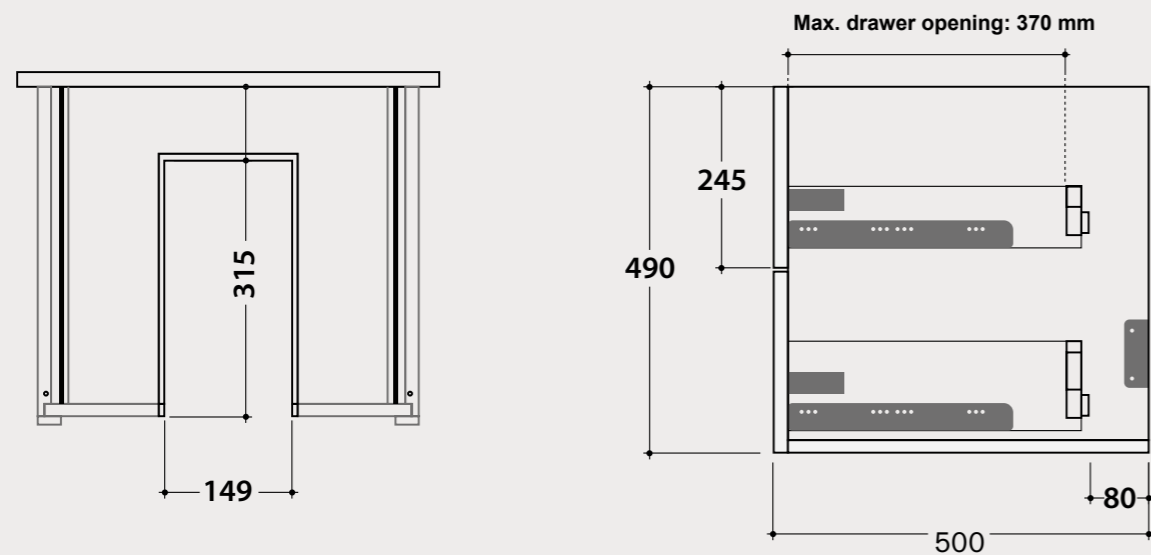

Finishes and colours available for Mari washbasin units

CATEGORY 1
Melamine
thermostructured

CATEGORY 3
Lacquered