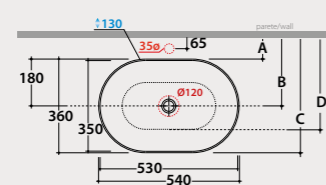

* For top installed tap

Pallet Exp. pcs. 36
Euro pallet pcs. 36

Code Price €
B6062BI 398,00
B6062XX 597,00
B6062XX 696,00

Basin
54.36

Basin 54x36 h16 cm. Sit-on installation. Weight 7 Kg.

	Wall installed tap	Top installed tap
A:	80	105
B:	260	285
C:	440	465
D:	335	360