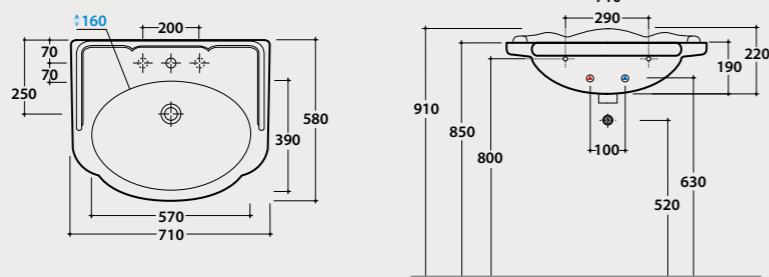

Code **PATC56** Price € **2.000,00**

PAESTUM

Basin
71.58

Basin 71x58 h22 cm. Wall-hung installation. Fixing kit included. Weight 24 Kg.

Code Price €
PA006BI 410,00

Q.tà pallet pcs. 10

Floor mounted pedestal