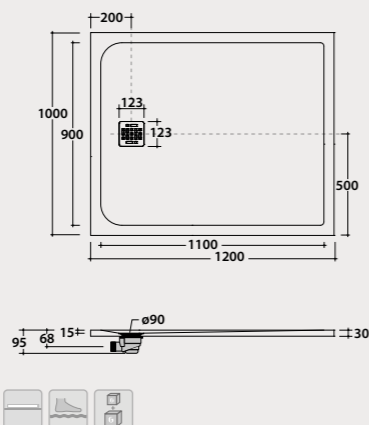

Shower tray
DOCCIAPIETRA 100.140

Shower tray 100x140 cm. Sit-on or floor-level installation.
Drain included.Reversible. Weight 36 Kg.

DP14100XXX 962,00

B+C DP14100XX 1.327,00