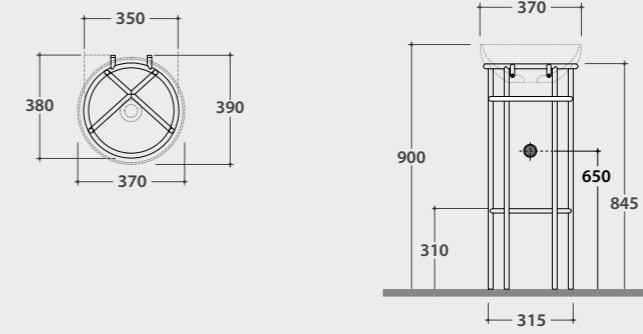

RING

Floor-standing structure 65.42

Floor-standing structure in matt black steel 65x42 h84,5 cm for recessed washbasin B6O61. With towel rail right or left. Weight 8 Kg.

Code **OP001RAR** Price € **1.496,00**

Tray 20.30

Upper tray for structure OP001RAR 20x30 h0,3 cm, right or left. Weight 1 Kg.

Code **OP002RAR** Price € **140,00**

Combinable washbasins

Continuous waste with ceramic top

Continuous waste with ceramic top for basins without overflow. Weight 0,5 Kg.

Code **FI024BI** Price € **120,00**
Le Pietre **BdC** **FI024XX** Price € **120,00**
R **FI024XX** Price € **150,00**

Continuous waste with ceramic top

Continuous waste with ceramic top and matt black junction. For basins without overflow. Weight 0,5 Kg.

Code **FI024ABI** Price € **140,00**
Le Pietre **BdC** **FI024AXX** Price € **140,00**
R **FI024AXX** Price € **175,00**

Matt black siphon

Matt black siphon, round shape 1" 1/4. Weight 1,16 Kg.

Code **RA051AR** Price € **290,00**

Space-saving matt black siphon

Space-saving matt black siphon, round shape 1" 1/4. Weight 1,16 Kg.

Code **RA053AR** Price € **479,00**

RING

Floor-standing structure 35.38

Floor-standing structure in matt black steel 35x38 h84,5 cm for recessed washbasin B6T38. With frontal towel rail. Weight 5,5 Kg.

Code **OP003RAR** Price € **1.316,00**

Tray 20.25

Upper tray for structure OP003RAR 20x25 h0,3 cm, right or left. Weight 1 Kg.

Code **OP004RAR** Price € **96,00**

Combinable washbasins

Continuous waste with ceramic top

Continuous waste with ceramic top for basins without overflow. Weight 0,5 Kg.

Code **FI024BI** Price € **120,00**
Le Pietre **BdC** **FI024XX** Price € **120,00**
R **FI024XX** Price € **150,00**

Continuous waste with ceramic top

Continuous waste with ceramic top and matt black junction. For basins without overflow. Weight 0,5 Kg.

Code **FI024ABI** Price € **140,00**
Le Pietre **BdC** **FI024AXX** Price € **140,00**
R **FI024AXX** Price € **175,00**

Matt black siphon