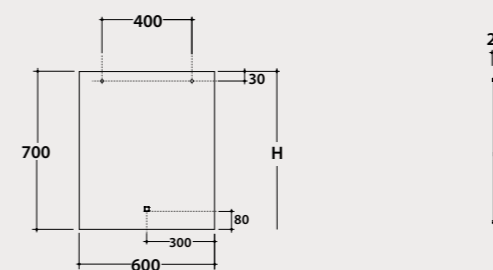

Code **SP009**
Price € **688,00**

H =Recommended installation height 190 cm

Operation of the touch / dimmer button

Mirror 100.70
polished edge

Mirror 100x70cm complete with LED backlight. 30 W. Touch-sensitive switch with dimmer. 2726 Lumen. Weight 9 Kg.