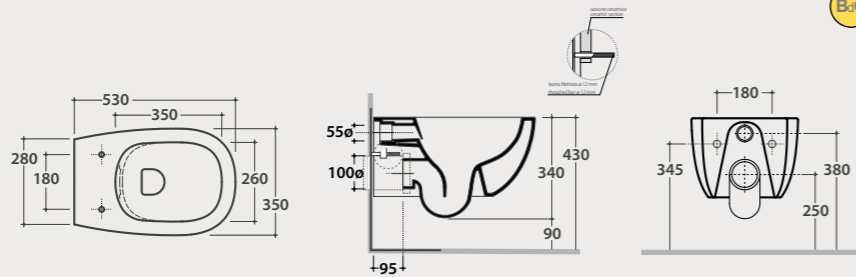

DAILY

Wall-hung
53.35

Wall-hung No Rim 53x35 h 34 cm. Average drain < 3 Lt. Fixing kit included. Weight 20 Kg.

Pallet exp. pcs. 25
Europallet pcs. 20

Code Price €

DNS02BI 394,00
DNS02XX 591,00

Soft close seat-cover

Removable duroplast seat-cover with soft-closing system. Weight 3 Kg.

Pallet exp. pcs. 100
Europallet pcs. 80

DNR20BI 169,00
DNR20XX 312,00

Flow reductor

Flow reductor

VA132 8,00

Anti-drip bend

Anti-drip bend for DNS02. Weight 0,3 Kg.

VA040 55,00

NEW!

Wall-hung bidet
53.35

Wall-hung bidet 53x35 h 26 cm. Fixing kit included. Weight 18 Kg.