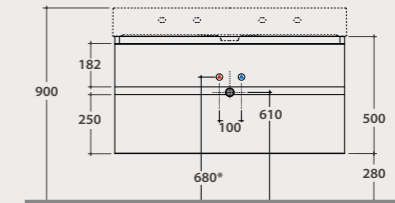

Code Price €

1.256,00

Base
100.47

Wall mounted cabinet in matt lacquered MDF 100x47 h 50 cm with two drawers. Complete with space-saving siphon. Weight 37,6 Kg. **OP020PXX**

1.660,00

Overall dimensions with open drawer : 78 cm