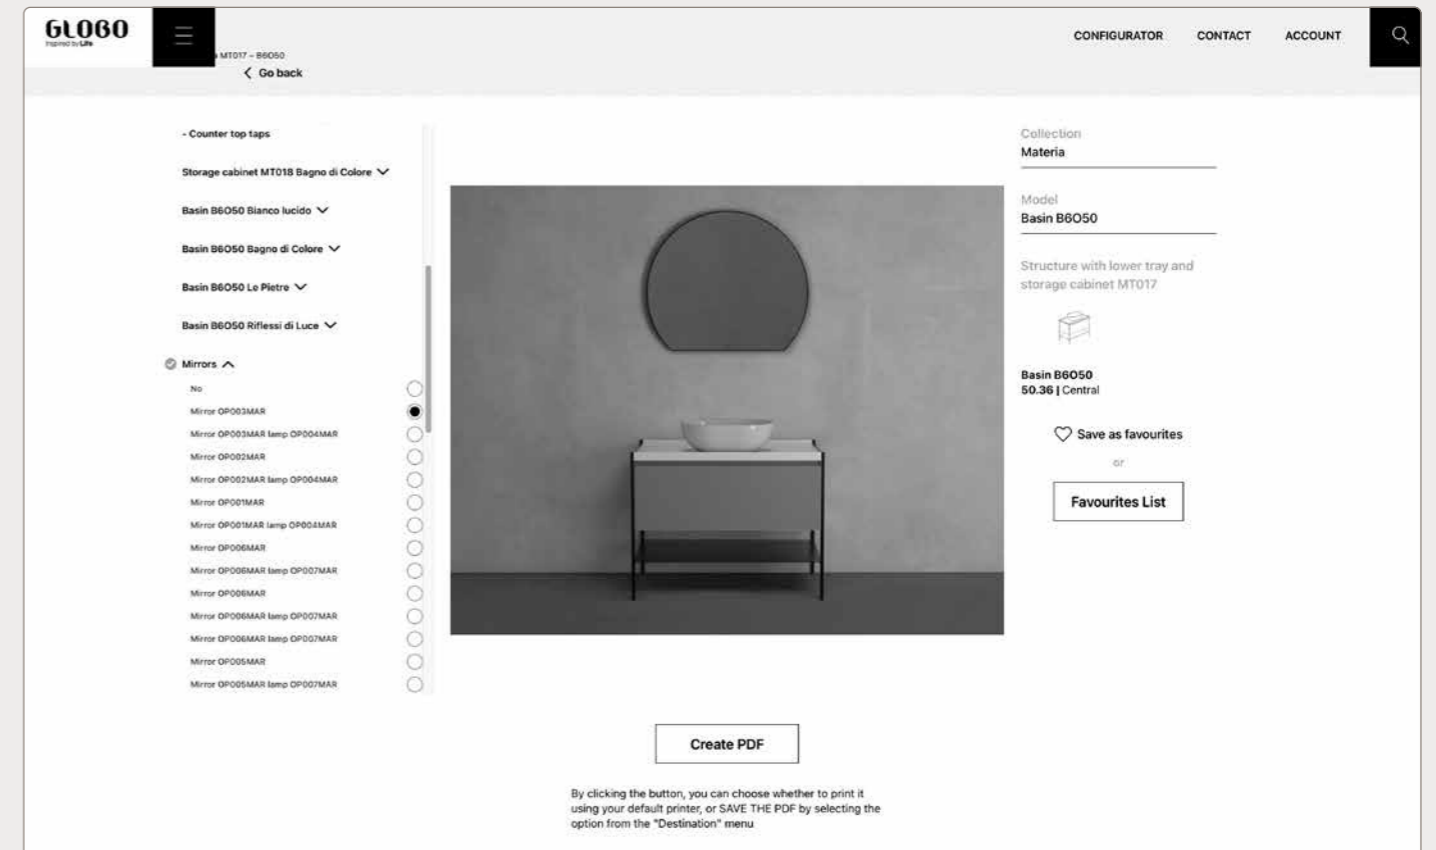

Technical documentation

Drawing and models

Materials info

Certifications / Declarations

Technical sheets in PDF

Drawings 2D (DXF, DWG)

Catalogues

ISO Certifications

Assembly instructions

3D Models (3DS)

Videos

Conformity / LEED

Templates 2D (DXF, DWG)

BIM Files

Technical Videos

Declaration DOP