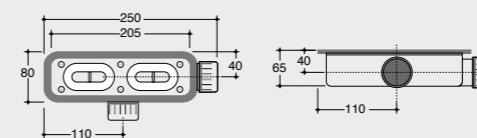

Repair Kit

Repair kit

Code Price €
DPKITXXX 209,00

Cleaning detergent

Cleaning detergent for DOCCIAPIETRA (1 lt)

Code Price €
DET01 45,00