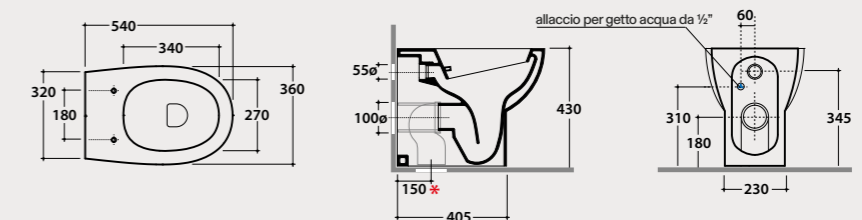

Pallet exp. pcs. 20
Europallet pcs. 16

Soft close seat-cover

Removable duroplast seat-cover with soft-closing system. Weight 3 Kg.

Code Price €
MDR20BI **169,00**