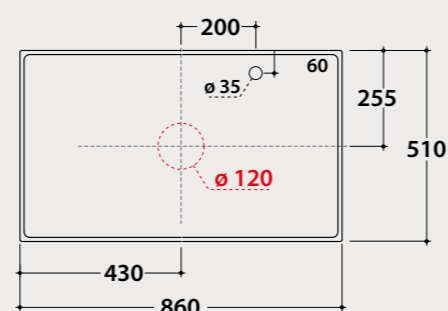

NEW!

GISELE

Technical Specifications for shelves Gisele 86 x 51 cm

GS8501XX

GS8502XX

GS8503XX

GS8504XX

GS8505XX