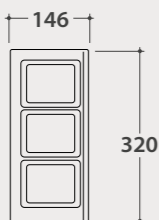

Container
32.24

Container for lower drawer 32x24 h8,4 cm. Weight 0,4 Kg.

OP004CAR 84,00