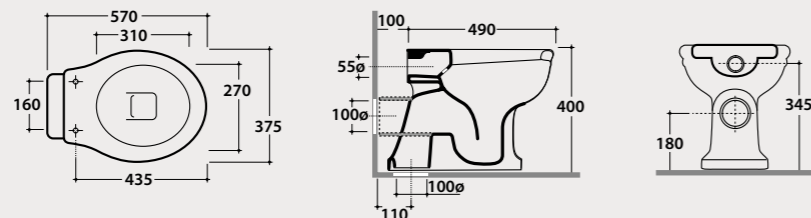

PAESTUM

Floor mounted Wc Floor drain 57.37

Floor mounted Wc 57x37 h40 cm. Average drain < 3 Lt. Wall spaced installation. Fixing kit included. Weight 20 Kg.

Code
PA001BI Price €
425,00

Pallet exp. pcs. 20

Europallet pcs. 16

Combinable with seat cover cod:
PA019BI / PA138BI / PS20RN / PS20RB

Floor mounted Wc Wall drain 57.37,5

Floor mounted Wc 57x37,5 h40 cm scarico parete. Wall spaced installation. Average drain < 3 Lt. Fixing kit included. Weight 20 kg.

Code
PA002BI Price €
425,00