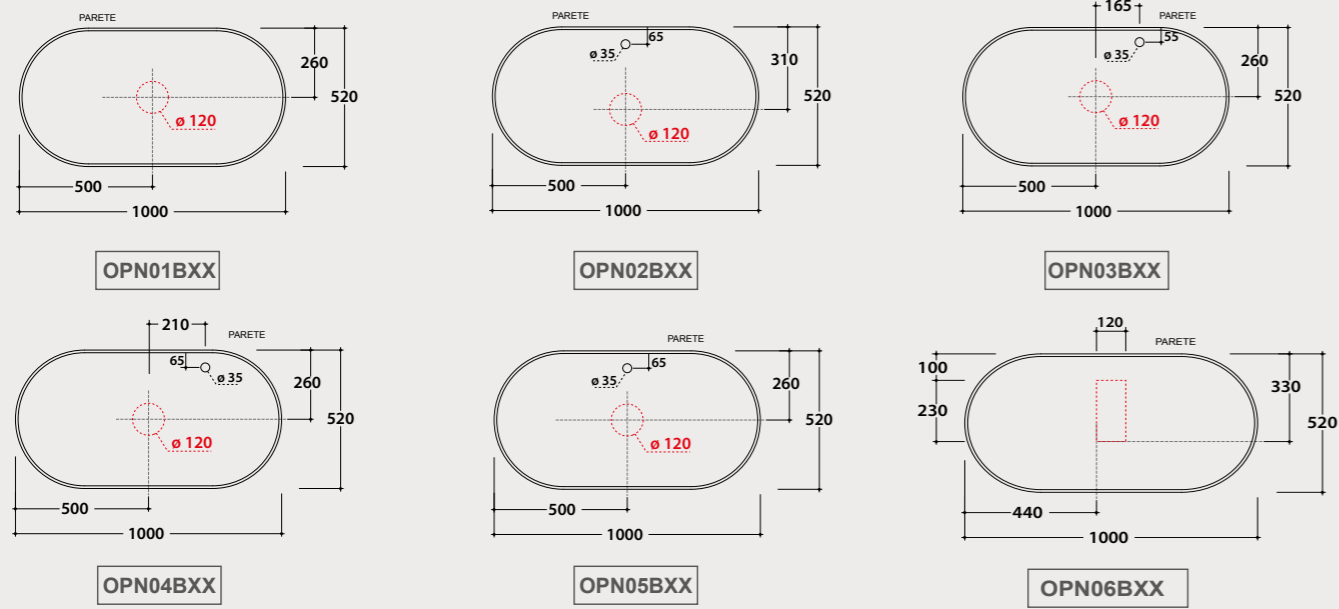

Technical Specifications for Tops

Matching and positioning of the suggested washbasins on the counter

BASIN CODE	WALL TAP	TAP ON SHELF	TAP ON BASIN
B6O60 B6O50 B6R60 B6O65* B6O62 B6R56* B6O54 TF055 B6R53 TF050	OPN01BXX	OPN02BXX	
B6Q43	OPN01BXX	OPN04BXX	
B6Q38 B6T37 TE035	OPN01BXX	OPN02BXX	
LT061	OPN01BXX		
B6T45 B6T42 TF042	OPN01BXX	OPN03BXX	
B6T30	OPN01BXX	OPN05BXX	
B6T48* B6Q45*	OPN01BXX		
TF056 TF053 TF043 TFO61			OPN06BXX

* washbasins not recommended but compatible