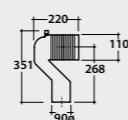

VA092 38,00

*Elbow pipe

Adjustable elbow pipe for floor drain from 13 to 16 cm. Weight 0,3 Kg.

VA093 32,00

*Elbow pipe

Adjustable elbow pipe for floor drain from 17 to 21 cm. Weight 0,3 Kg.

VA094 38,00

** Eccentric pipe