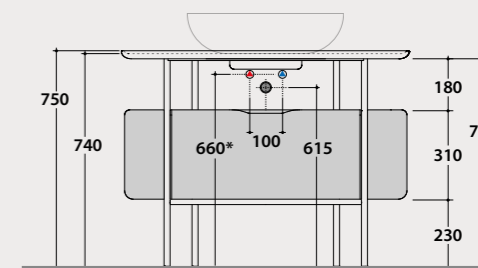

Storage cabinet*
98.40

Storage cabinet in matt lacquered MDF 98x40 h31 cm with one drawer.
Weight 31 Kg.

B&C OPN23BXX 2.086,00

Overall dimensions with open drawer: 76,5 cm

Storage cabinet*
66.42

Storage cabinet in matt lacquered MDF 66x42 h25 cm with one drawer.
Weight 20 Kg.

B&C OPN24BXX 1.260,00

Overall dimensions with open drawer: 75,9 cm

NEW!

Ceramic shelf*

Ceramic shelf 100x52 h2,8 cm. Weight 14,7 Kg.

OPN00BBI 494,00

B&C OPN00BXX 741,00

R OPN00BXX 865,00

OPN00BXX

See the table on the next page for combination and positioning of the washbasins on the counter

Insert code of the chosen finish

* Ceramic shelf to be ordered compulsorily

* Storage cabinet OPN23BXX or OPN24BXX to be ordered compulsorily