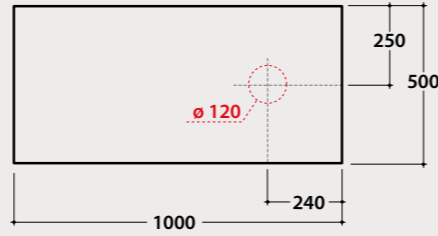

Technical Specifications for Tops

OP008SXX