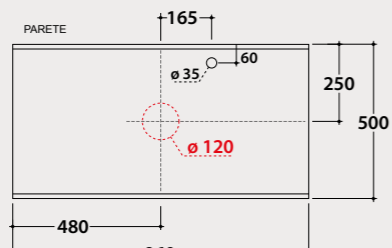

Technical Specifications for Tops

MT008XX

Matching and positioning of the suggested washbasins on the counter

BASIN CODE	WALL TAP	TAP ON SHELF	TAP ON BASINt
B6O60*	MT001XX	MT003XX	----
B6O62	MT001XX	MT003XX	----
B6O65	MT001XX	MT003XX	----
B6O50	MT001XX	MT003XX	----
B6O54	MT001XX	MT003XX	----
B6Q38	MT001XX	MT003XX	----
B6Q42	MT001XX	MT005XX	----
B6Q43	MT001XX	MT006XX	----
B6Q45	MT001XX	MT007XX	----
B6R53	MT001XX	MT003XX	----
B6R54*	MT001XX	MT004XX	----
B6R56	MT001XX	MT003XX	----
B6R60	MT001XX	MT003XX	----
B6R63	MT001XX	MT004XX	----
B6T30	MT001XX	MT003XX	----
TE035	MT001XX	MT003XX	----
B6T37	MT001XX	MT003XX	----
B6T42	MT001XX	MT008XX	----
B6T45	MT001XX	MT009XX	----
B6T48*	MT001XX	MT009XX	----
FO050	MT001XX	MT010XX	----
FO054	MT001XX	MT011XX	----
FO062	MT001XX	MT012XX	----
GE045	MT001XX	MT010XX	----
TF042	MT001XX	MT008XX	----
TF055	MT001XX	MT003XX	----
TF050	MT001XX	MT003XX	----
TFO60*	MT001XX	MT004XX	----
LAT50*	MT002XX	MT009XX	----
LAT41	MT001XX	MT003XX	----
LT061	MT001XX	MT013XX	----
TFO61	----	----	----
TF043	----	----	MT014XX
TF056	----	----	MT014XX
TF053	----	----	MT014XX