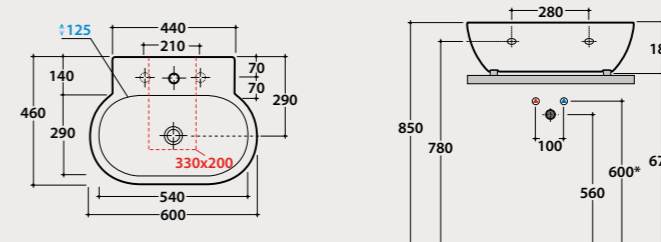

* For top installed tap

Pallet Exp. pcs. 27
Euro pallet pcs. 21

Chromium-plated towel rail

Frontal brass chromium-plated towel rail 54x42 h6 cm. Weight 2,3 Kg.

Code **PC6046** Price € **220,00**