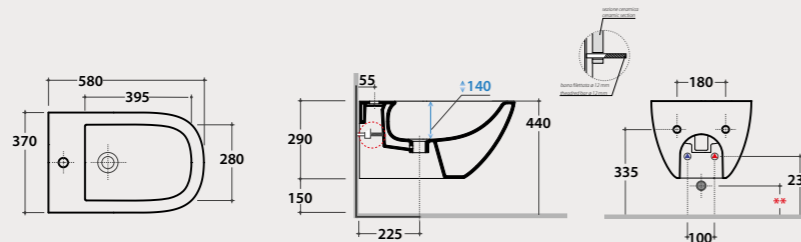

Wall-hung bidet
58.37

Wall-hung bidet 58x37 h29 cm. Fixing kit included . Weight 20 Kg.

Pallet exp pcs. 25
Euro pallet pcs. 20

Chromed push-open waste

Chromed push-open waste. Weight 0,5 Kg.

FI012CR 69,00

Push-open waste with ceramic top