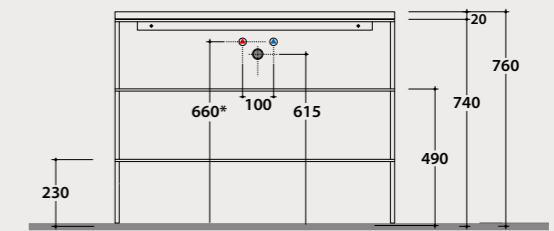

* For top installed tap

Storage cabinet
85.51,5

Storage cabinet with groove handle 85x51,5 h24 cm. Weight 31 Kg.

BdC **OP036SXX 1.443,00**