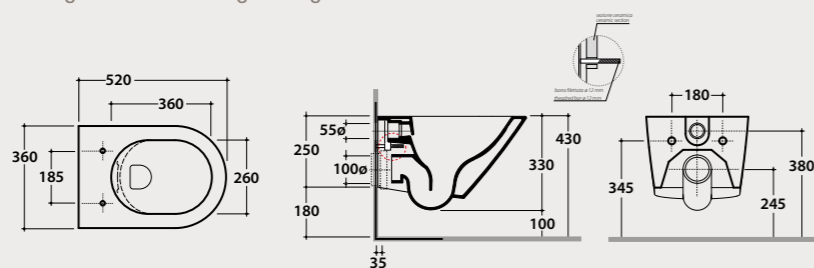

Wall-hung Wc No Rim 52x36 h33 cm. Average drain < 3 Lt.
Fixing kit included. Weight 17 Kg.

Pallet exp. pcs. 25
Europallet pcs. 20

Soft close seat-cover

Removable duroplast seat-cover with soft-closing system. Weight 3,5 Kg.