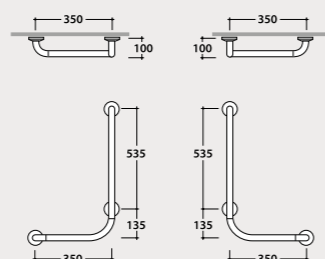

Handrail with right vertical grip 35 cm. Weight 1,5 Kg.

Handrail with left vertical grip 35 cm. Weight 1,5 Kg.