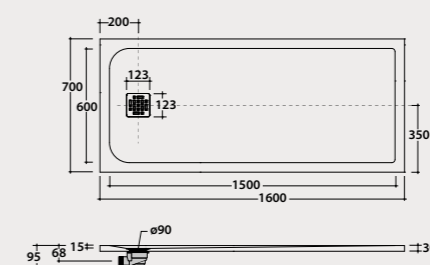

DOCCIAPIETRA H3

Shower tray
DOCCIAPIETRA 70.160

Shower tray 70x160 cm. Sit-on or floor-level installation.
Drain included. Reversible. Weight 31,5 Kg.

Code Price €

DP16070XXX 873,00

B+C DP16070XX 1.204,00