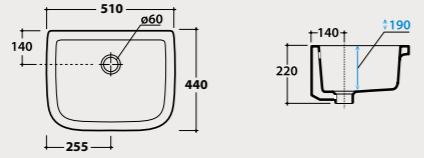

Pallet exp. pcs. 25
Europallet pcs. 20

Code
VA043BI Price €
165,00

Chromed push-open
waste

Chromed push-open waste. Weight 0,5 Kg.

Code
FI012CR Price €
69,00

Push-open waste with
ceramic top

Push-open waste with ceramic top. Weight 0,5 Kg.

Code
FI012BI Price €
120,00

Sink IRIS
44.36

Sink IRIS 44x36 h22 cm 44. Weight 13 Kg.