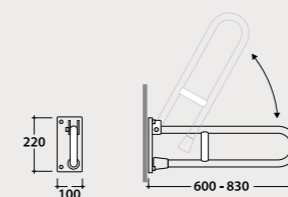

Folding safety grip reinforced joint plaque included, 83 cm. Weight 2,8 Kg.

Code

Price €

DS147	187,00
-------	--------

DS136	187,00
-------	--------

DS121	317,00
-------	--------

DS122	383,00
-------	--------