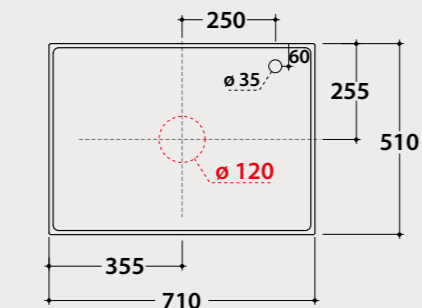

GS7008XX

BASIN CODE	WALL TAP	TAP ON SHELF	TAP ON BASIN
B6O50	GS7001XX	GS7002XX	----
B6O54	GS7001XX	GS7002XX	----
B6O60	GS7001XX	GS7002XX	----
B6O62	GS7001XX	GS7002XX	----
B6O65	GS7001XX	GS7002XX	----
B6Q38	GS7001XX	GS7002XX	----
B6Q42	GS7001XX	GS7008XX	----
B6Q43	GS7001XX	GS7006XX	----
B6Q45	GS7001XX	GS7007XX	----
B6R53	GS7001XX	GS7002XX	----
B6R56	GS7001XX	GS7002XX	----
B6R54	GS7001XX	GS7002XX	----
B6R60	GS7001XX	GS7002XX	----
B6R63	GS7001XX	GS7002XX	----
B6T30	GS7001XX	GS7002XX	----
B6T37	GS7001XX	GS7002XX	----
B6T42	GS7001XX	GS7004XX	----
B6T45	GS7001XX	GS7005XX	----
B6T48	GS7001XX	GS7006XX	----
FO050	GS7001XX	----	----
FO054	GS7001XX	----	----
FO062	GS7001XX	----	----
GE045	GS7001XX	----	----
TF042	GS7001XX	GS7004XX	----
TF055	GS7001XX	GS7002XX	----
TFO60	GS7001XX	GS7003XX	----
LAT41	GS7001XX	GS7002XX	----
LT061	GS7001XX	GS7008XX	----
TE035	GS7001XX	GS7002XX	----
TF050	GS7001XX	GS7002XX	----
TFO61	----	----	GS7009XX
TF043	----	----	GS7009XX
TF053	----	----	GS7009XX
TF056	----	----	GS7009XX