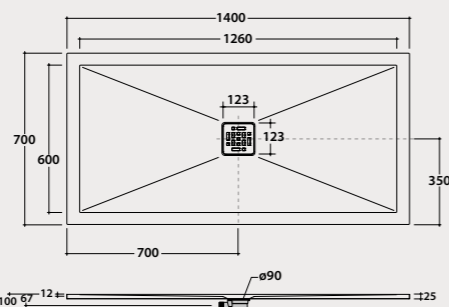

NEW!

Q.ty pallet pcs. 22

DOCCIAPIETRA H2,5

Shower tray
DOCCIAPIETRA 70.170

Shower tray 70x170 cm. Sit-on or floor-level installation.
Drain included.Reversible. Weight 25,23 Kg.

Code Price €

DP2517070501 **640,00**

White Drain Cover

DP2517070A501 **619,00**

Chrome Drain Cover