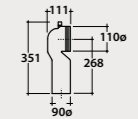

Removable duroplast seat-cover with soft-closing system. Weight 3,5 Kg.

Pallet exp. pcs. 100
Europallet pcs. 80

Elbow pipe

Elbow pipe for floor drain. Weight 0,3 Kg.

VA093 32,00

Pipe

Pipe 35 cm, ø 110 for wall drain.. Weight 0,2 Kg.