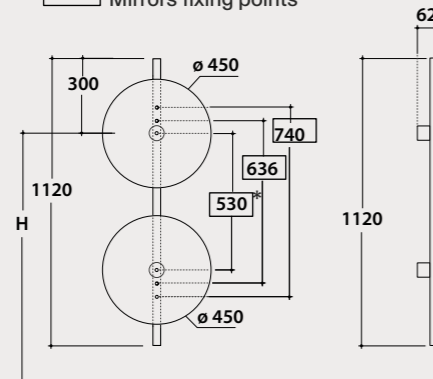

* Wall fixing points

H = Recommended installation height 188 cm

□ Mirrors fixing points

Mirror
100.80

Mirror with LED Lamp 100x80 cm. Frame and tray in matt black steel.
LED Lamp Energy efficiency A+. 1800 Lumen. Weight 16 Kg.

ME001MAR 945,00