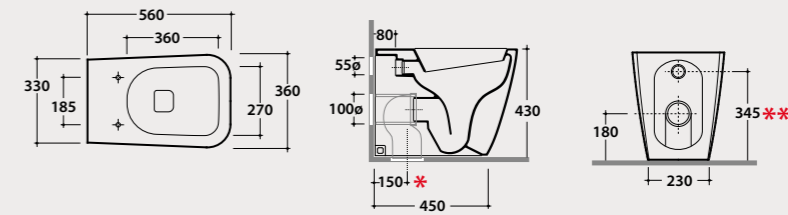

Pallet exp. pcs. 20
Europallet pcs. 16