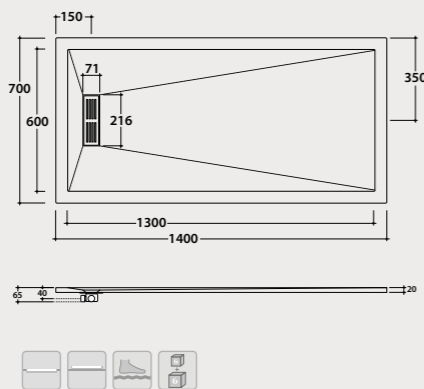

DOCCIAPIETRA H2

Shower tray
DOCCIAPIETRA 70.90

Shower tray 70x90 cm. Sit-on or floor-level installation.
Drain included.Reversible. Weight 19,8 Kg.

Code Price €
DP209070XXX 716,00

Shower tray
DOCCIAPIETRA 70.100

Shower tray 70x100 cm. Sit-on or floor-level installation.
Drain included.Reversible. Weight 22 Kg.

DP210070XXX 738,00

Shower tray
DOCCIAPIETRA 70.120

Shower tray 70x120 cm. Sit-on or floor-level installation.
Drain included.Reversible. Weight 26,4 Kg.

DP212070XXX 805,00

Shower tray
DOCCIAPIETRA 70.140

Shower tray 70x140 cm. Sit-on or floor-level installation.
Drain included.Reversible. Weight 33 Kg.

DP214070XXX 874,00

DOCCIAPIETRA H2

Shower tray
DOCCIAPIETRA 70.170

Shower tray 70x170 cm. Sit-on or floor-level installation.
Drain included.Reversible. Weight 39,6 Kg.

Code Price €
DP217070XXX 1.078,00

Drain cover

Drain cover (replacement).

DP011XXX 63,00

Drain kit

Drain kit for DOCCIAPIETRA H2 (replacement).

DP012 107,00

Repair Kit

Repair kit

DPKITXXX 209,00

Cleaning detergent

Cleaning detergent for DOCCIAPIETRA (1 lt)

DET01 45,00