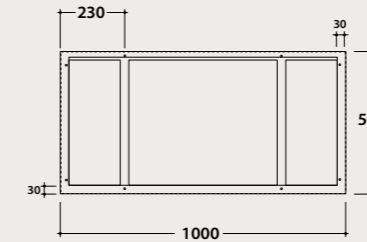

* For top installed tap

Storage cabinet
85.51,5

Storage cabinet with groove handle 85x51,5 h24 cm. Weight 31 Kg.

BdC **OP036SXX 1.443,00**