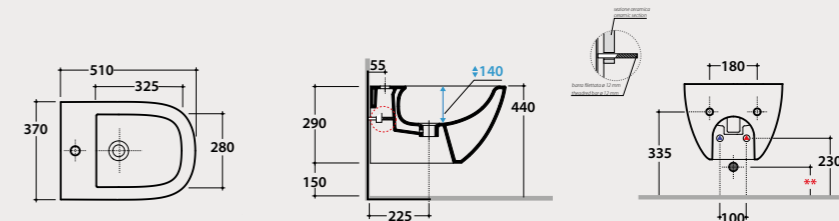

Soft close cover-seat

Removable duroplast seat-cover with soft-closing system. Weight 3,5 Kg.

Pallet exp pcs. 100
Euro pallet pcs. 80

Flow reductor

Flow reductor.

VA132 8,00

Wall-hung bidet
51.37

Wall-hung bidet 51x37 h29 cm. Fixing kit included . Weight 18 Kg.