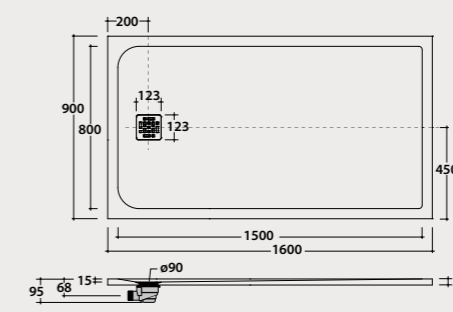

DOCCIAPIETRA H3

Shower tray
DOCCIAPIETRA 90.160

Shower tray 90x160 cm. Sit-on or floor-level installation.
Drain included.Reversible. Weight 40 Kg.

Code Price €

DP16090XXX 1.008,00

B+C DP16090XX 1.391,00