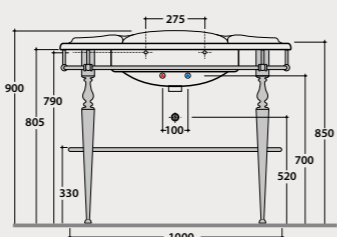

Floor mounted structure
105.59

Brass chromium-plated floor-mounted structure 105x59 h82 cm for basin PA022BI. Weight 13 Kg.

Code **PATC22** Price € **2.220,00**

Floor mounted structure
85.56

Brass chromium-plated floor-mounted structure 85x56 h83 cm. For basin PA056BI. Weight 12,5 Kg.

Code **PATC56** Price € **2.000,00**