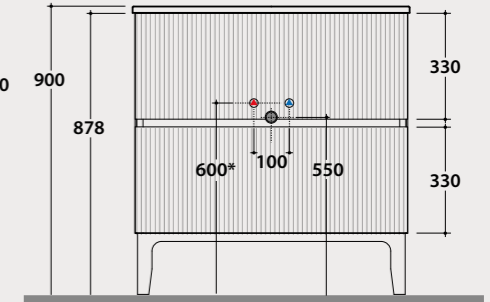

NEW!

Overall dimensions with open drawer: 87 cm

* For top installed tap

Combinable washbasins

BL086

Floor-standing cabinet with two drawers 70.50

Floor-standing cabinet 70x50 h 87 cm. For basin BL071 (not included)
With two drawers Weight 44,5 Kg.

Code **GS7012XX** Price € **3.670,00**