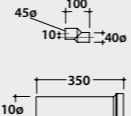

VA086 10,00

Pipe

Pipe 35 cm for wall drain 35 cm. Weight 0,2 Kg.