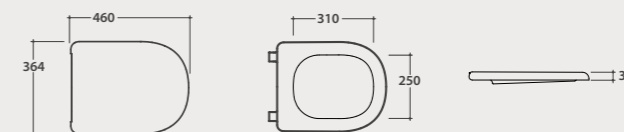

Pallet exp pcs. 100
Euro pallet pcs. 80

Elbow pipe

Elbow pipe for floor drain 9 cm. Weight 0,3 Kg.

VA093 32,00

* Elbow pipe

Adjustable elbow pipe for floor drain fitting from 12 to 15 cm. Weight 0,3 Kg.

VA094 38,00

** Eccentric pipe

Eccentric pipe for water inlet h 34 cm or h 36 cm. Weight 0,1 Kg.

VA086 10,00

Pipe

Pipe 35 cm for wall drain. Weight 0,2 kg.

VA076 18,00

Floor mounted bidet 54.36

Floor mounted bidet MULTI 54x36 h43 cm. Back to wall installation. FISSAGGIOGHOST® fixing kit included. Weight 25 Kg.