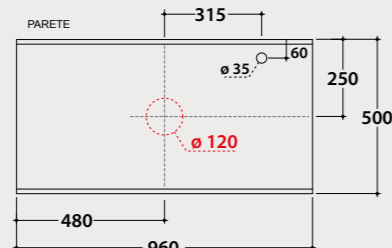

Technical Specifications for Tops

MT011XX

Matching and positioning of the suggested washbasins on the counter

BASIN CODE	WALL TAP	TAP ON SHELF	TAP ON BASINt
B6O60*	MT001XX	MT003XX	----
B6O62	MT001XX	MT003XX	----
B6O65	MT001XX	MT003XX	----
B6O50	MT001XX	MT003XX	----
B6O54	MT001XX	MT003XX	----
B6Q38	MT001XX	MT003XX	----
B6Q42	MT001XX	MT005XX	----
B6Q43	MT001XX	MT006XX	----
B6Q45	MT001XX	MT007XX	----
B6R53	MT001XX	MT003XX	----
B6R54*	MT001XX	MT004XX	----
B6R56	MT001XX	MT003XX	----
B6R60	MT001XX	MT003XX	----
B6R63	MT001XX	MT004XX	----
B6T30	MT001XX	MT003XX	----
TE035	MT001XX	MT003XX	----
B6T37	MT001XX	MT003XX	----
B6T42	MT001XX	MT008XX	----
B6T45	MT001XX	MT009XX	----
B6T48*	MT001XX	MT009XX	----
FO050	MT001XX	MT010XX	----
FO054	MT001XX	MT011XX	----
FO062	MT001XX	MT012XX	----
GE045	MT001XX	MT010XX	----
TF042	MT001XX	MT008XX	----
TF055	MT001XX	MT003XX	----
TF050	MT001XX	MT003XX	----
TFO60*	MT001XX	MT004XX	----
LAT50*	MT002XX	MT009XX	----
LAT41	MT001XX	MT003XX	----
LT061	MT001XX	MT013XX	----
TFO61	----	----	----
TF043	----	----	MT014XX
TF056	----	----	MT014XX
TF053	----	----	MT014XX