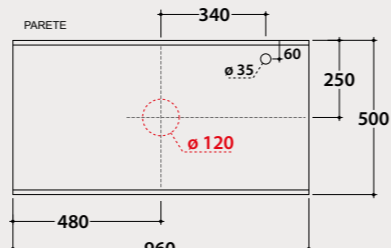

Technical Specifications for Tops

MT012XX

Matching and positioning of the suggested washbasins on the counter

BASIN CODE	WALL TAP	TAP ON SHELF	TAP ON BASINt
B6O60*	MT001XX	MT003XX	----
B6O62	MT001XX	MT003XX	----
B6O65	MT001XX	MT003XX	----
B6O50	MT001XX	MT003XX	----
B6O54	MT001XX	MT003XX	----
B6Q38	MT001XX	MT003XX	----
B6Q42	MT001XX	MT005XX	----
B6Q43	MT001XX	MT006XX	----
B6Q45	MT001XX	MT007XX	----
B6R53	MT001XX	MT003XX	----
B6R54*	MT001XX	MT004XX	----
B6R56	MT001XX	MT003XX	----
B6R60	MT001XX	MT003XX	----
B6R63	MT001XX	MT004XX	----
B6T30	MT001XX	MT003XX	----
TE035	MT001XX	MT003XX	----
B6T37	MT001XX	MT003XX	----
B6T42	MT001XX	MT008XX	----
B6T45	MT001XX	MT009XX	----
B6T48*	MT001XX	MT009XX	----
FO050	MT001XX	MT010XX	----
FO054	MT001XX	MT011XX	----
FO062	MT001XX	MT012XX	----
GE045	MT001XX	MT010XX	----
TF042	MT001XX	MT008XX	----
TF055	MT001XX	MT003XX	----
TF050	MT001XX	MT003XX	----
TFO60*	MT001XX	MT004XX	----
LAT50*	MT002XX	MT009XX	----
LAT41	MT001XX	MT003XX	----
LT061	MT001XX	MT013XX	----
TFO61	----	----	----
TF043	----	----	MT014XX
TF056	----	----	MT014XX
TF053	----	----	MT014XX