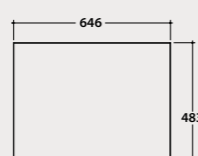

Wall-hanging structure 70.50

Wall-hanging structure in matt powder coated steel 70x50 h49 cm. Weight 15,4 Kg.

* Glass shelf OP045S to be ordered compulsorily

Glass shelf* 64,6.48,3

Shelf in back-painted glass 64,6x48,3 h 0,6 cm. Weight 4,6 Kg.