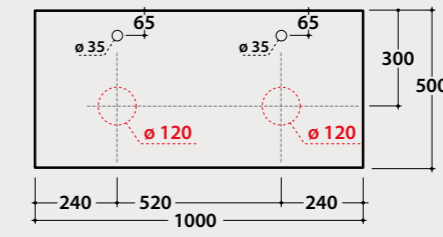

Technical Specifications for Tops

OP031SXX