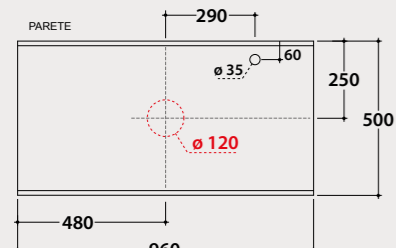

Technical Specifications for Tops

MT010XX

Matching and positioning of the suggested washbasins on the counter

BASIN CODE	WALL TAP	TAP ON SHELF	TAP ON BASINt
B6O60*	MT001XX	MT003XX	----
B6O62	MT001XX	MT003XX	----
B6O65	MT001XX	MT003XX	----
B6O50	MT001XX	MT003XX	----
B6O54	MT001XX	MT003XX	----
B6Q38	MT001XX	MT003XX	----
B6Q42	MT001XX	MT005XX	----
B6Q43	MT001XX	MT006XX	----
B6Q45	MT001XX	MT007XX	----
B6R53	MT001XX	MT003XX	----
B6R54*	MT001XX	MT004XX	----
B6R56	MT001XX	MT003XX	----
B6R60	MT001XX	MT003XX	----
B6R63	MT001XX	MT004XX	----
B6T30	MT001XX	MT003XX	----
TE035	MT001XX	MT003XX	----
B6T37	MT001XX	MT003XX	----
B6T42	MT001XX	MT008XX	----
B6T45	MT001XX	MT009XX	----
B6T48*	MT001XX	MT009XX	----
FO050	MT001XX	MT010XX	----
FO054	MT001XX	MT011XX	----
FO062	MT001XX	MT012XX	----
GE045	MT001XX	MT010XX	----
TF042	MT001XX	MT008XX	----
TF055	MT001XX	MT003XX	----
TF050	MT001XX	MT003XX	----
TFO60*	MT001XX	MT004XX	----
LAT50*	MT002XX	MT009XX	----
LAT41	MT001XX	MT003XX	----
LT061	MT001XX	MT013XX	----
TFO61	----	----	----
TF043	----	----	MT014XX
TF056	----	----	MT014XX
TF053	----	----	MT014XX