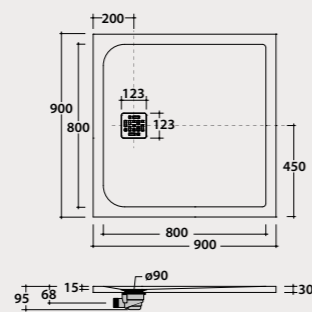

DOCCIAPIETRA H3

Shower tray
DOCCIAPIETRA 90.90

Shower tray 90x90 cm. Sit-on or floor-level installation.
Drain included.Reversible. Weight 22 Kg.

Code Price €

DP09090XXX 651,00

B+C DP09090XX 898,00