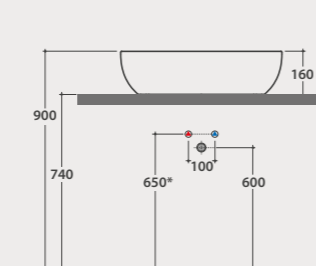

Furniture in combination with this basin p. 167 and following

LT001LAR

Basin
4ALL 60.42

Basin 60x42 h16 cm. Sit-on installation. Fixing kit included. Weight 10 Kg.

* For top installed tap

	Wall installed tap	Top installed tap
A:	40	95
B:	250	305
C:	455	515
D:	395	450