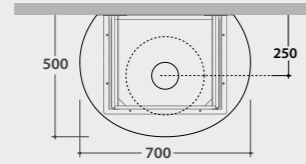

Code **LT037LBI**

Price € **855,00**

Code **LT037LXX**

Price € **1.012,00**

Wall-hanging structure with ceramic shelf 70.50

Wall-hanging structure in matt black steel 70x50 cm with washbasin shelf in ceramic. With central washbasin hole and tap hole. Weight 12,7 Kg.