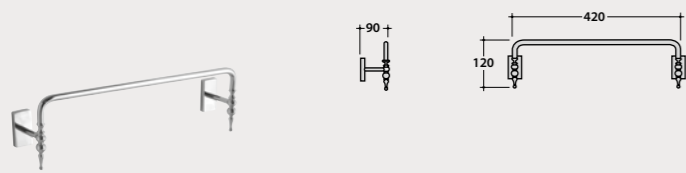

PAESTUM

Towel rail

Towel rail 40 cm. Weight 1,4 Kg.

Code Price €
PAAC44 190,00

Towel rail 60 cm. Weight 1,6 Kg.

PAAC45 220,00

Towel rail

Revolving towel rail. weight 1,4 Kg.

PAAC46 218,00