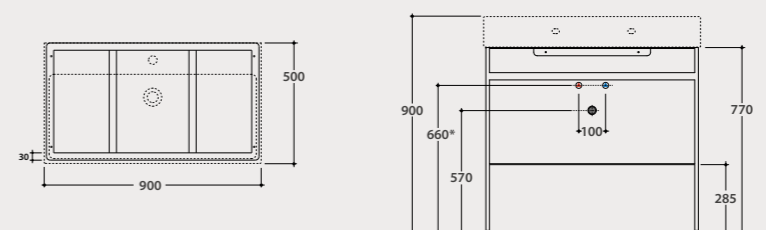

STRIPES depth 50 cm

Floor-standing structure 90.50

Floor-standing structure in matt powder coated steel 90x50 h77 cm. Weight 20,7 Kg.

* Glass shelf OP044S to be ordered compulsorily

Glass shelf* 84,6.48,3

Shelf in back-painted glass 84,6x48,3h 0,6 cm. Weight 6 Kg.