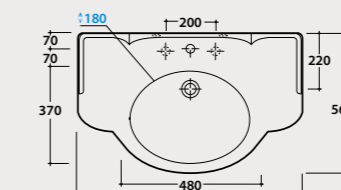

PAESTUM

Basin
110.60

Basin 110x60 h27 m. Wall-hung installation. Fixing kit included. Weight 35 Kg.

Code **PA022BI** Price € **900,00**

Pallet exp. pcs. 9
Europallet pcs. 6

Chromium-plated
towel rail

Front brass chromium-plated towel rail. Weight 2,2 Kg.

Code **PAPC22** Price € **576,00**

PAESTUM

Basin
90.56

Basin 90x56 h27 cm. Wall-hung installation. Fixing kit included. Weight 26 Kg.

Code **PA056BI** Price € **840,00**

Pallet exp. pcs. 9
Europallet pcs. 6

Chromium-plated
towel rail

Front brass chromium-plated towel rail. Weight 2,2 Kg.

Code **PAPC56** Price € **560,00**

Ceramic
leg

Ceramic leg for PA022 or PA056. Weight 9 Kg.

Code **PA075BI** Price € **220,00**
one piece

Ceramic
leg

Ceramic leg for PA022 or PA056. Weight 9 Kg.

Code **PA075BI** Price € **220,00**
one piece

Wall-hung structure
108.62

Brass chromium-plated wall-hung structure 108x62 h47 cm for basin PA022BI. Weight 11 Kg.

Code **PASC22** Price € **2.050,00**

Wall-hung structure
88.56

Brass chromium-plated wall-hung structure 88x56 h46 cm. For basin PA056BI. Weight 9 Kg.

Code **PASC56** Price € **1.840,00**

Floor mounted structure
105.59

Brass chromium-plated floor-mounted structure 105x59 h82 cm for basin PA022BI. Weight 13 Kg.

Code **PATC22** Price € **2.220,00**

Floor mounted structure
85.56

Brass chromium-plated floor-mounted structure 85x56 h83 cm. For basin PA056BI. Weight 12,5 Kg.

Code **PATC56** Price € **2.000,00**