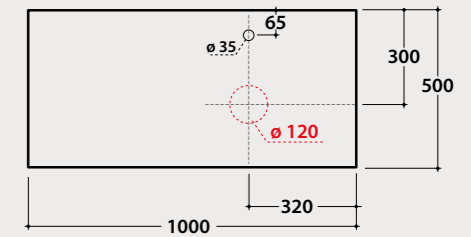

Technical Specifications for Tops

OP030SXX