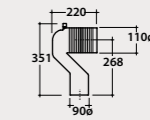

* Elbow pipe

Adjustable elbow pipe for floor drain da 18 a 24 cm. Weight 0,3 Kg.