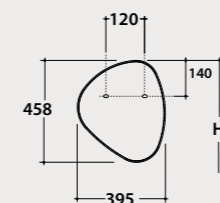

H =Recommended
installation height 187
cm

ISOLA without frame

Mirror 99,5.95
polished edge

Mirror 95x100 cm polished edge complete with perimeter strip LED backlight
30 W. Without switch. 2767 Lumen. Weight 5 Kg.

SP027 Price €
640,00