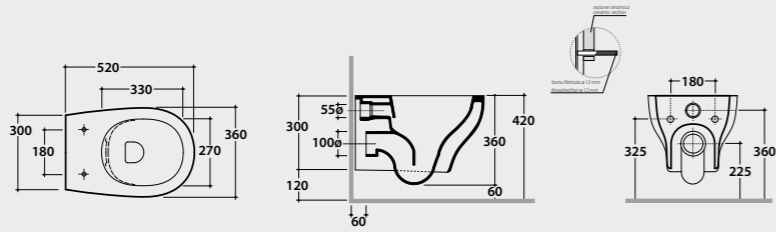

GRACE

Wall-hung Wc 52.36

Wall-hung Wc No Rim 52x36 h36cm. Average drain < 3 Lt. Fixing kit included. Weight 25 Kg.

Code **GRS03BI** Price € **288,00**

Pallet exp. pcs. 25
Europallet pcs. 20

Soft close seat-cover

Removable duroplast seat-cover with soft-closing system. Weight 2 Kg.

Code **GR022BI** Price € **145,00**