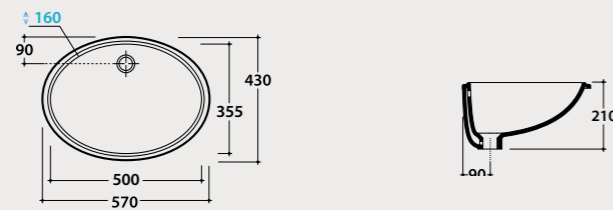

Pallet Exp. pcs. 31
Euro pallet pcs. 25

Fixing kit for under top basins

Fixing kit for under top basins.

Code
FKSG5 Price €
20,00