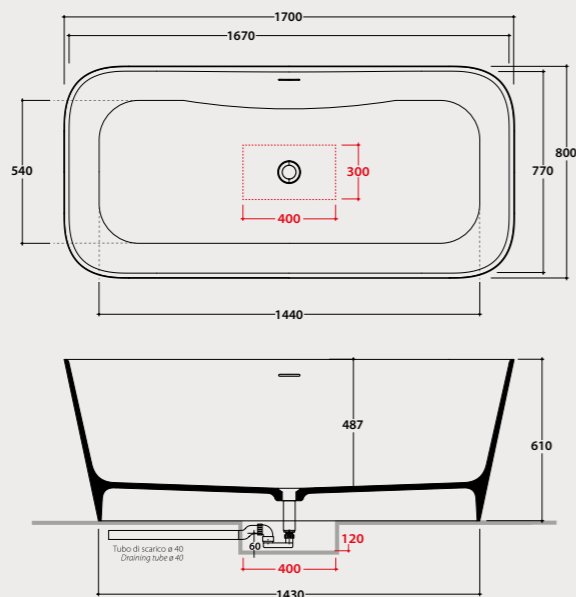

BATHTUBS IN SOLID SURFACE®

Bathtub
CANDELA
170.80

Bathtub in Solid Surface® 170x80 h61 cm. Free-standing installation.
KOIB121 drain and drain kit included.