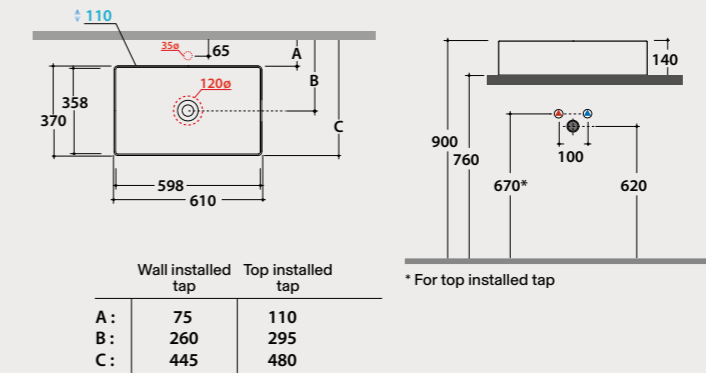

LE LASTRE

Basin
61.37

Basin 61x37 h14 cm. Sit-on installation. Weight 13 Kg.

Pallet Exp. pcs. 44
Euro pallet pcs. 34

Basin
55.35

Basin 55x35 h14 cm. Sit-on installation. Weight 11,5 Kg.