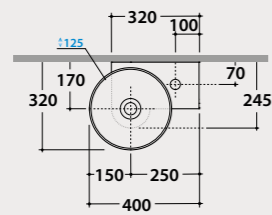

* For top installed tap

Pallet Exp. pcs. 108
Euro pallet pcs. 108

Basin
40.32

Basin 40x32 h16 cm. Wall-hung or sit-on installation. Fixing kit included. Weight 7 Kg.

Code
TE040BI Price €
433,00

* For top installed tap