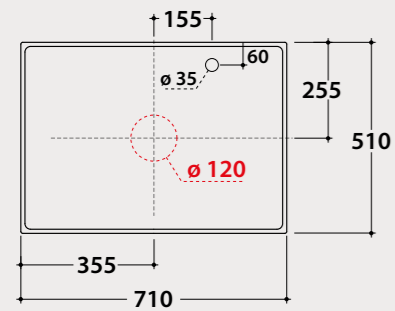

GS7004XX

BASIN CODE	WALL TAP	TAP ON SHELF	TAP ON BASIN
B6O50	GS7001XX	GS7002XX	----
B6O54	GS7001XX	GS7002XX	----
B6O60	GS7001XX	GS7002XX	----
B6O62	GS7001XX	GS7002XX	----
B6O65	GS7001XX	GS7002XX	----
B6Q38	GS7001XX	GS7002XX	----
B6Q42	GS7001XX	GS7008XX	----
B6Q43	GS7001XX	GS7006XX	----
B6Q45	GS7001XX	GS7007XX	----
B6R53	GS7001XX	GS7002XX	----
B6R56	GS7001XX	GS7002XX	----
B6R54	GS7001XX	GS7002XX	----
B6R60	GS7001XX	GS7002XX	----
B6R63	GS7001XX	GS7002XX	----
B6T30	GS7001XX	GS7002XX	----
B6T37	GS7001XX	GS7002XX	----
B6T42	GS7001XX	GS7004XX	----
B6T45	GS7001XX	GS7005XX	----
B6T48	GS7001XX	GS7006XX	----
FO050	GS7001XX	----	----
FO054	GS7001XX	----	----
FO062	GS7001XX	----	----
GE045	GS7001XX	----	----
TF042	GS7001XX	GS7004XX	----
TF055	GS7001XX	GS7002XX	----
TFO60	GS7001XX	GS7003XX	----
LAT41	GS7001XX	GS7002XX	----
LT061	GS7001XX	GS7008XX	----
TE035	GS7001XX	GS7002XX	----
TF050	GS7001XX	GS7002XX	----
TFO61	----	----	GS7009XX
TF043	----	----	GS7009XX
TF053	----	----	GS7009XX
TF056	----	----	GS7009XX