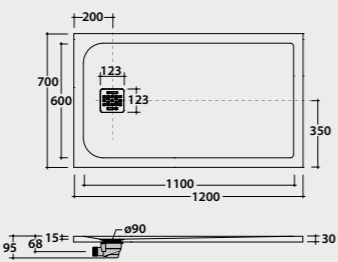

DP10070XXX 656,00

B+C DP10070XX 905,00

Shower tray
DOCCIAPIETRA 70.120

Shower tray 70x120 cm. Sit-on or floor-level installation.
Drain included. Reversible. Weight 23,5 Kg.

DP12070XXX 737,00

B+C DP12070XX 1.017,00