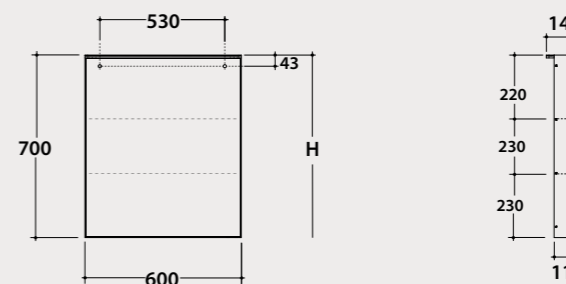

H =Recommended installation height 190 cm

Mirror cabinet
80.70

Mirror cabinet with Two Doors, 80x70 x 11 cm, with LED Lamp 12,4 W
With shelves and an internal mirror, Lumen 870 . Weight 27,5 Kg.

SP033 1.350,00

NEW!