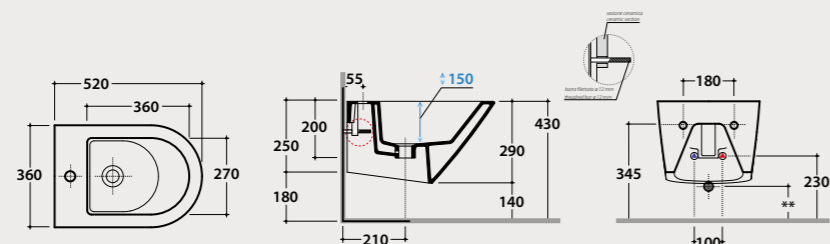

FORTY3

Wall-hung Wc
52.36

Wall-hung Wc No Rim 52x36 h33 cm. Average drain < 3 Lt.
Fixing kit included. Weight 17 Kg.

Pallet exp. pcs. 25
Europallet pcs. 20

Soft close seat-cover

Removable duroplast seat-cover with soft-closing system. Weight 3,5 Kg.

Pallet exp. pcs. 100
Europallet pcs. 80

Flow reductor

Flow reductor.

Anti-drip bend

Anti-drip bend for FOS07. Weight 0,3 Kg.

NEW!

Wall-hung bidet
52.36

Wall-hung bidet 52x36 h29 cm. Fixing kit included. Weight 17 Kg.

Pallet exp. pcs. 25
Europallet pcs. 20

Chromed push-open waste

Chromed push-open waste. Weight 0,5 Kg.

Push-open waste with ceramic top

Push-open waste with ceramic top. Weight 0,5 Kg.

Code Price €

FOS07BI 580,00

FOR20BI 169,00

VA132 8,00

VA040 55,00

FOS10BI 580,00

FI012CR 69,00

FI012BI 120,00

FORTY3

Wall-hung Wc
43.36

Wall-hung Wc No Rim 43x36 h33 cm. Average drain < 3 Lt.
Fixing kit included. Weight 19 Kg.

Pallet exp. pcs. 25
Europallet pcs. 20

Soft close seat-cover

Removable duroplast seat-cover with soft-closing system. Weight 3,5 Kg.

Pallet exp. pcs. 100
Europallet pcs. 80

Flow reductor

Flow reductor.

Anti-drip bend

Anti-drip bend for FOS06. Weight 0,3 Kg.

NEW!

Wall-hung bidet
43.36

Wall-hung bidet 43x36 h27 cm. Fixing kit included. Weight 17 Kg.

Pallet exp. pcs. 25
Europallet pcs. 20

Chromed push-open waste

Chromed push-open waste. Weight 0,5 Kg.

Push-open waste with ceramic top

Push-open waste with ceramic top. Weight 0,5 Kg.

Code Price €

FOS06BI 464,00

FOR22BI 169,00

VA132 8,00

VA040 55,00

FOS12BI 464,00

FI012CR 69,00

FI012BI 120,00