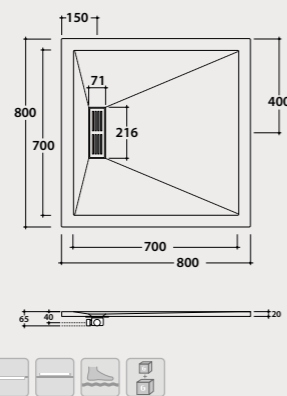

DOCCIAPIETRA H2

Shower tray
DOCCIAPIETRA 80.80

Shower tray 80x80 cm. Sit-on or floor-level installation.
Drain included. Reversible. Weight 19,8 Kg.

Code Price €
DP208080XXX 716,00

Shower tray
DOCCIAPIETRA 80.100

Shower tray 80x100 cm. Sit-on or floor-level installation.
Drain included. Reversible. Weight 21,6 Kg.

Code Price €
DP210080XXX 784,00