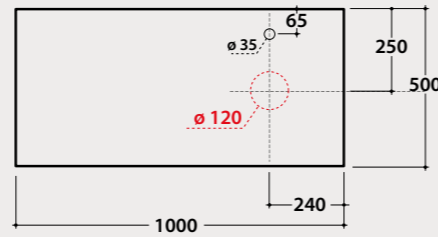

Technical Specifications for Tops

OP018SXX