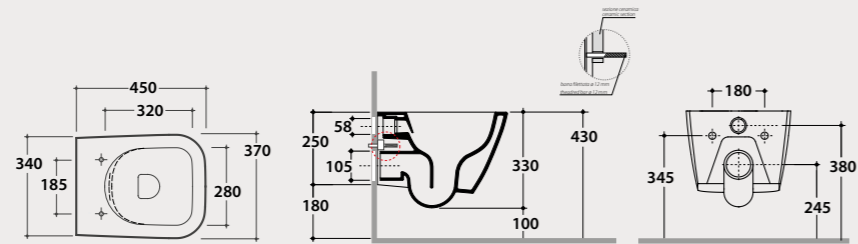

STONE

Wall-hung Wc 45.37

Wall-hung Wc No Rim 45x37 h33 cm. Average drain < 3 Lt. Fixing kit included. Weight 19 Kg.

Pallet exp. pcs. 25
Europallet pcs. 20