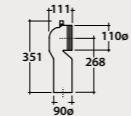

Adjustable elbow pipe for floor drain from 6 to 12 cm. Weight 0,3 Kg.

VA092 38,00

* Elbow pipe

Adjustable elbow pipe for floor drain from 13 to 15 cm. Weight 0,3 Kg.

VA093 32,00

* Elbow pipe

Adjustable elbow pipe for floor drain from 16 to 21 cm. Weight 0,3 Kg.