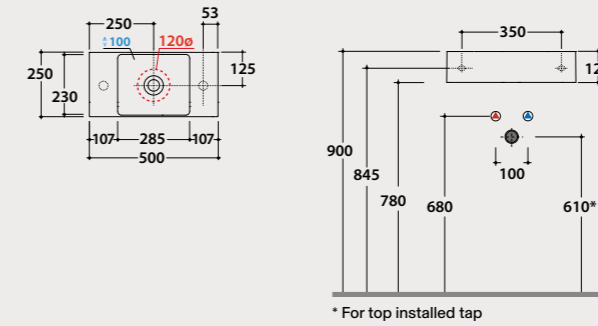

OP003YAR 261,00

LE LASTRE

Basin
50.25

Basin 50x25 h12 cm. Wall-hung or sit-on installation. Fixing kit included.
Weight 9 Kg.

Pallet Exp. pcs. 50
Euro pallet pcs. 40

Frontal brass
chromium-plated towel rail