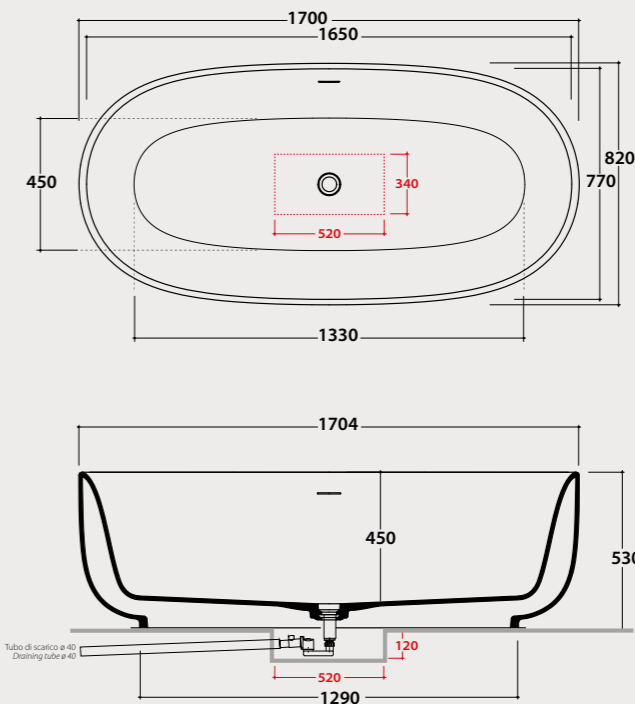

BATHTUBS IN LIVINGTEC®

Oval Bathtub
KOI 170.82
design Federica Biasi

KOI Oval bathtub in Livingtec® 170x82 h53 cm. Free-standing installation.
KOIBOSC drain kit included.