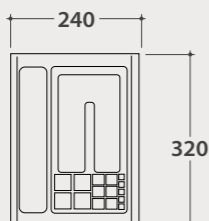

Container
32.15

Small drawer organizer 32x15 h7 cm. Weight 0,4 Kg.

OP003CAR 34,00