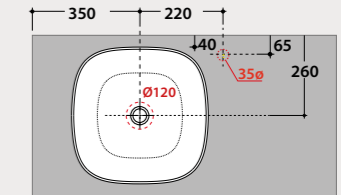

The composition is customizable with all the washbasins proposed in combination with **Hoja plus** shelves. The finishes available for the **Javier** units are all those proposed on page 269 (Category 1 and Category 3). For the dimensions of the **Javier** units, please see page 241-242. For the finishes and dimensions of the shelves **Hoja plus** see page 252. For installation dimensions see pages 265. Please, fill in the order form on page 267.