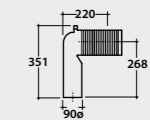

* Elbow pipe

Adjustable elbow pipe for floor drain da 6 a 18 cm. Weight 0,3 Kg.