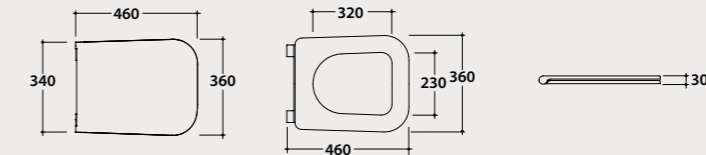

Soft close seat-cover

Removable duroplast seat-cover with soft-closing system. Weight 3,5 Kg.

Pallet exp. pcs. 100
Europallet pcs. 80

* Elbow pipe

Adjustable elbow pipe for floor drain from 6 to 11 cm. Weight 0,3 Kg.

VA092 38,00

* Elbow pipe

Adjustable elbow pipe for floor drain from 12 to 15 cm. Weight 0,3 Kg.

VA093 32,00

* Elbow pipe

Adjustable elbow pipe for floor drain from 16 to 20 cm. Weight 0,3 Kg.

VA094 38,00

** Eccentric pipe

Eccentric pipe for water inlet h 33,5 cm or h 35,5 cm. Weight 0,1 Kg.

VA086 10,00

Pipe

Pipe 35 cm for wall drain. Weight 0,2 Kg.

VA076 18,00

Flow reductor

Flow reductor.

VA132 8,00

Floor mounted bidet 56.36

Floor mounted bidet 56x36 h43 cm MULTI. Back to wall installation. FISSAGGIOGHOST® fixing kit included. Weight 25 Kg.