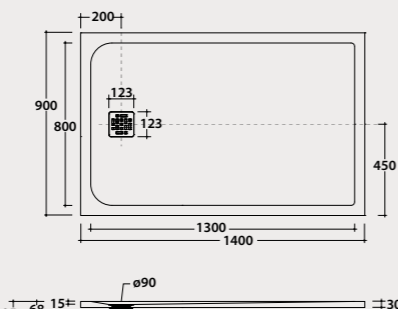

Shower tray
DOCCIAPIETRA 90.140

Shower tray 90x140 cm. Sit-on or floor-level installation.
Drain included.Reversible. Weight 34 Kg.

DP14090XXX 861,00

B+C DP14090XX 1.188,00