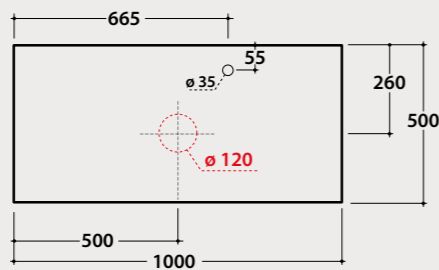

Technical Specifications for Tops

OP020SXX