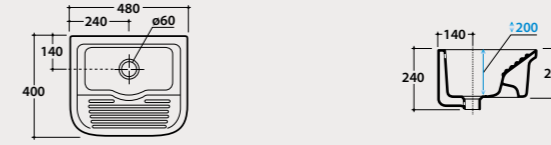

MINI WASH SINK

Mini wash sink
SELE 48.40

Mini wash sink 48x40 h 24 cm. Weight 14 Kg

Pallet exp. pcs. 25
Europallet pcs. 20

Code
VA046BI Price €
200,00

Sink IRIS
51.44

Sink IRIS 51x44 h25 cm. Weight 16 Kg.