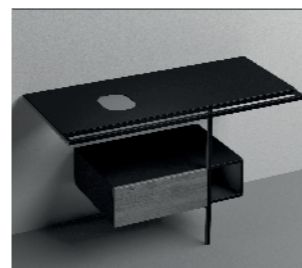

THELMA struttura in acciaio inox nero matt con piano in gres nero e cassetto nero matt con frontale in rovere h74.
Matt black stainless steel vanity unit with black gres waorktop and matt black drawer with oak frontal panel (ht.74cm).

Art. 9323k3	cm 120	Kg. 41	€ 2.063,00
Art. 9323k5	cm 140	Kg. 49	€ 2.205,00