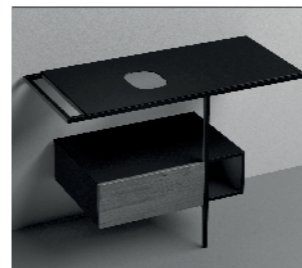

Lavabi d'arredo

THELMA struttura cm 108 in acciaio inox nero matt con piano in gres nero e cassetto nero matt con frontale in rovere h74.
108 cm matt black stainless steel vanity unit with black gres waorktop and matt black drawer with oak frontal panel (ht.74cm).

Art. 9323k1		Kg. 38	€ 1.997,00