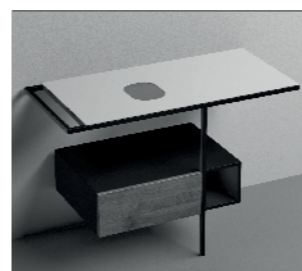

THELMA struttura cm 108 in acciaio inox nero matt con piano in gres bianco e cassetto nero matt con frontale in rovere h74.
108 cm matt black stainless steel vanity unit with white gres waorktop and matt black drawer with oak frontal panel (ht.74cm).

Art. 9323k2		Kg. 38	€ 1.997,00