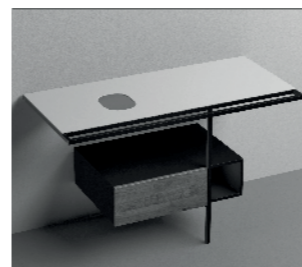

THELMA struttura in acciaio inox nero matt con piano in gres bianco e cassetto nero matt con frontale in rovere h74.
Matt black stainless steel vanity unit with white gres waorktop and matt black drawer with oak frontal panel (ht.74cm).

Art. 9323k4	cm 120	Kg. 41	€ 2.063,00
Art. 9323k6	cm 140	Kg. 49	€ 2.205,00