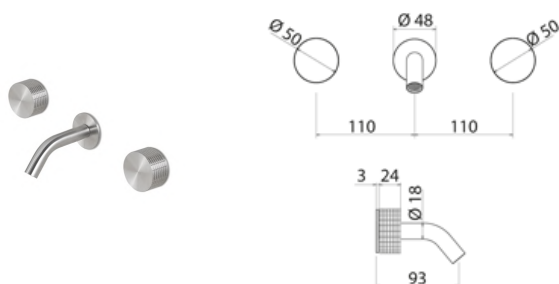

KRO180 Wall-mounted mixer for basin

KRO180S	Satin	€ 493,29
KRO180L	Polish	€ 567,39
KRO180BKS	Satin black	€ 764,59
KRO180PGS	Satin rose gold	€ 764,59
KRO180LGS	Light gold satin	€ 764,59
KRO180GDS	Satin gold	€ 764,59
KRO180BKL	Black polish	€ 838,68
KRO180PGL	Polish rose gold	€ 838,68
KRO180LGL	Light gold polish	€ 838,68
KRO180GDL	Polish gold	€ 838,68
INC041	Built-in part	€ 620,17

* Obligatory Built-In Part