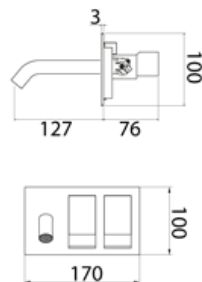

TOK031 Wall-mounted mixer for basin

TOK031S	Satin	€ 1.096,20
TOK031L	Polish	€ 1.260,63
TOK031BKS	Satin black	€ 1.753,92
TOK031PGS	Satin rose gold	€ 1.753,92
TOK031LGS	Light gold satin	€ 1.753,92
TOK031GDS	Satin gold	€ 1.753,92
TOK031BKL	Black polish	€ 1.918,21
TOK031PGL	Polish rose gold	€ 1.918,21
TOK031LGL	Light gold polish	€ 1.918,21
TOK031GDL	Polish gold	€ 1.918,21
BOX003	Built-in part	€ 356,41

* Obligatory Built-In Part