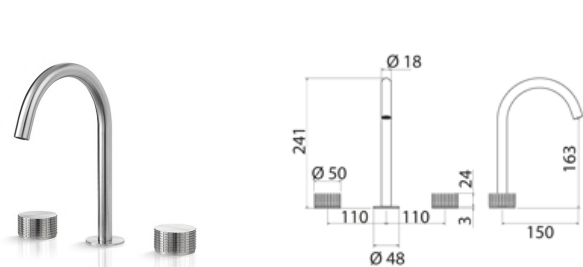

KRO202 Three-hole mixer for washbasin with spout

KRO202S	Satin	€ 1.507,13
KRO202L	Polish	€ 1.733,33
KRO202BKS	Satin black	€ 2.336,10
KRO202PGS	Satin rose gold	€ 2.336,10
KRO202LGS	Light gold satin	€ 2.336,10
KRO202GDS	Satin gold	€ 2.336,10
KRO202BKL	Black polish	€ 2.562,15
KRO202PGL	Polish rose gold	€ 2.562,15
KRO202LGL	Light gold polish	€ 2.562,15
KRO202GDL	Polish gold	€ 2.562,15