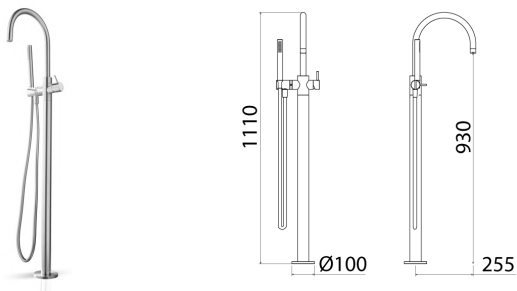

DEC070 Column mixer for bathtub with shower hand

DEC070S	Satin	€ 3.103,44
DEC070L	Polish	€ 3.568,89
DEC070BKS	Satin black	€ 4.965,38
DEC070PGS	Satin rose gold	€ 4.965,38
DEC070LGS	Light gold satin	€ 4.965,38
DEC070GDS	Satin gold	€ 4.965,38
DEC070BKL	Black polish	€ 5.430,83
DEC070PGL	Polish rose gold	€ 5.430,83
DEC070LGL	Light gold polish	€ 5.430,83
DEC070GDL	Polish gold	€ 5.430,83
BOX005	Built-in part	€ 448,92

* Obligatory Built-In Part