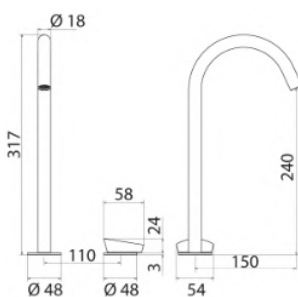

ARW103 Two-hole mixer for washbasin with spout

ARW103S	Satin	€ 873,63
ARW103L	Polish	€ 978,46
ARW103BKS	Satin black	€ 1.310,37
ARW103PGS	Satin rose gold	€ 1.310,37
ARW103LGS	Light gold satin	€ 1.310,37
ARW103GDS	Satin gold	€ 1.310,37
ARW103BKL	Black polish	€ 1.441,30
ARW103PGL	Polish rose gold	€ 1.441,30
ARW103LGL	Light gold polish	€ 1.441,30
ARW103GDL	Polish gold	€ 1.441,30

ARW020 Two-hole mixer for bidet with spout