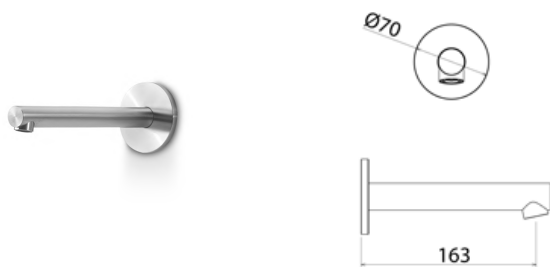

CAN251 Wall spout for bathtub

CAN251S	Satin	€ 435,15
CAN251L	Polish	€ 500,40
CAN251BKS	Satin black	€ 696,15
CAN251PGS	Satin rose gold	€ 696,15
CAN251LGS	Light gold satin	€ 696,15
CAN251GDS	Satin gold	€ 696,15
CAN251BKL	Black polish	€ 761,40
CAN251PGL	Polish rose gold	€ 761,40
CAN251LGL	Light gold polish	€ 761,40
CAN251GDL	Polish gold	€ 761,40
INC055	Built-in part	€ 204,02

* Optional Built-In Part