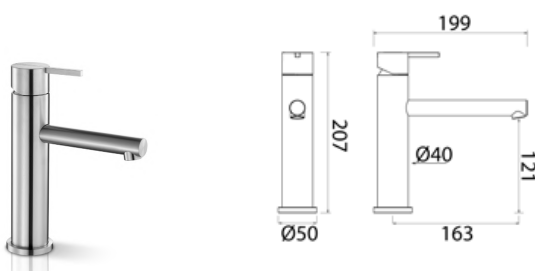

STY002 Top-mounted mixer for basin

STY002S	Satin	€ 585,95
STY002L	Polish	€ 673,67
STY002BKS	Satin black	€ 937,28
STY002PGS	Satin rose gold	€ 937,28
STY002LGS	Light gold satin	€ 937,28
STY002GDS	Satin gold	€ 937,28
STY002BKL	Black polish	€ 1.025,15
STY002PGL	Polish rose gold	€ 1.025,15
STY002LGL	Light gold polish	€ 1.025,15
STY002GDL	Polish gold	€ 1.025,15