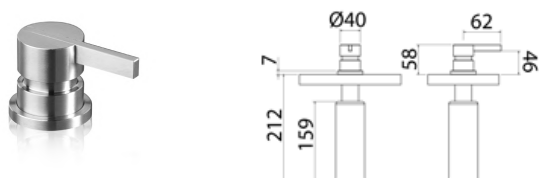

INS519S	Satin	€ 250,27
INS519L	Polish	€ 287,68
INS519BKS	Satin black	€ 400,35
INS519PGS	Satin rose gold	€ 400,35
INS519LGS	Light gold satin	€ 400,35
INS519GDS	Satin gold	€ 400,35
INS519BKL	Black polish	€ 437,76
INS519PGL	Polish rose gold	€ 437,76
INS519LGL	Light gold polish	€ 437,76
INS519GDL	Polish gold	€ 437,76