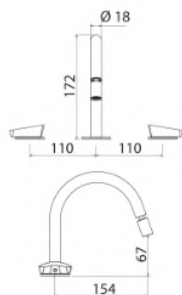

ARW022 Three-hole mixer for bidet with spout

ARW022S	Satin	€ 1.246,86
ARW022L	Polish	€ 1.396,50
ARW022BKS	Satin black	€ 1.870,36
ARW022PGS	Satin rose gold	€ 1.870,36
ARW022LGS	Light gold satin	€ 1.870,36
ARW022GDS	Satin gold	€ 1.870,36
ARW022BKL	Black polish	€ 2.057,26
ARW022PGL	Polish rose gold	€ 2.057,26
ARW022LGL	Light gold polish	€ 2.057,26
ARW022GDL	Polish gold	€ 2.057,26