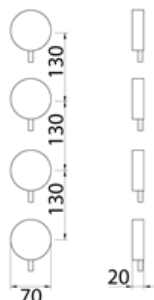

RND263 Hydro progressive mixer with 3 open/close taps

RND263S	Satin	€ 1.115,05
RND263L	Polish	€ 1.248,74
RND263BKS	Satin black	€ 1.784,66
RND263PGS	Satin rose gold	€ 1.784,66
RND263LGS	Light gold satin	€ 1.784,66
RND263GDS	Satin gold	€ 1.784,66
RND263BKL	Black polish	€ 1.873,69
RND263PGL	Polish rose gold	€ 1.873,69
RND263LGL	Light gold polish	€ 1.873,69
RND263GDL	Polish gold	€ 1.873,69
INC048	Built-in part	€ 976,29

* Obligatory Built-In Part