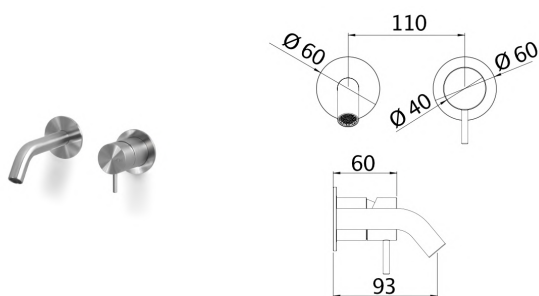

LOP333 Wall-mounted mixer for basin

LOP333S	Satin	€ 306,24
LOP333L	Polish	€ 351,48
LOP333BKS	Satin black	€ 550,42
LOP333PGS	Satin rose gold	€ 550,42
LOP333LGS	Light gold satin	€ 550,42
LOP333GDS	Satin gold	€ 550,42
LOP333BKL	Black polish	€ 633,36
LOP333PGL	Polish rose gold	€ 633,36
LOP333LGL	Light gold polish	€ 633,36
LOP333GDL	Polish gold	€ 633,36
INC004	Built-in part	€ 555,06

* Obligatory Built-In Part