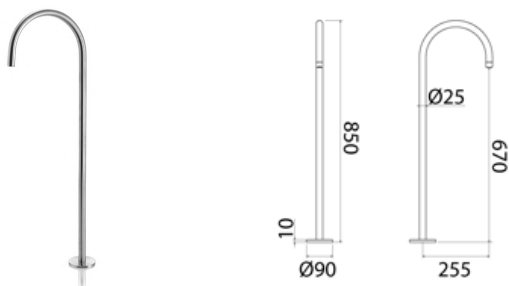

CAN060 Freestanding spout for bathtub

CAN060S	Satin	€ 712,53
CAN060L	Polish	€ 819,54
CAN060BKS	Satin black	€ 1.140,14
CAN060PGS	Satin rose gold	€ 1.140,14
CAN060LGS	Light gold satin	€ 1.140,14
CAN060GDS	Satin gold	€ 1.140,14
CAN060BKL	Black polish	€ 1.246,86
CAN060PGL	Polish rose gold	€ 1.246,86
CAN060LGL	Light gold polish	€ 1.246,86
CAN060GDL	Polish gold	€ 1.246,86
INC055	Built-in part	€ 204,02

* Optional Built-In Part