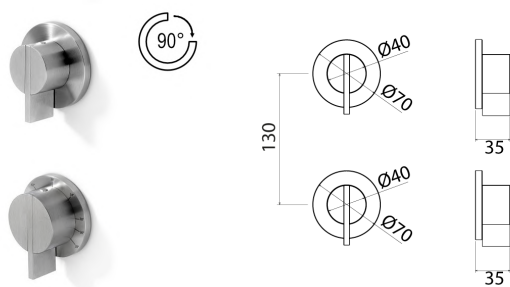

INS270 Thermostatic mixer with 2 ways diverter with STOP

INS270S	Satin	€ 688,61
INS270S.W	Satin with white insert	€ 815,34
INS270S.B	Satin with black insert	€ 815,34
INS270S.R	Satin with red insert	€ 815,34
INS270S.C	Satin with cedar yellow insert	€ 815,34
INS270S.A	Satin with light blue insert	€ 815,34
INS270L	Polish	€ 791,27
INS270L.W	Polish with white insert	€ 918,14
INS270L.B	Polish with black insert	€ 918,14
INS270L.R	Polish with red insert	€ 918,14
INS270L.C	Polish with grape green insert	€ 918,14
INS270L.A	Polish with light blue insert	€ 918,14
INS270BKS	Satin black	€ 1.135,64
INS270PGS	Satin rose gold	€ 1.135,64
INS270LGS	Light gold satin	€ 1.135,64
INS270GDS	Satin gold	€ 1.135,64
INS270BKL	Black polish	€ 1.305,15
INS270PGL	Polish rose gold	€ 1.305,15
INS270LGL	Light gold polish	€ 1.305,15
INS270GDL	Polish gold	€ 1.305,15
INC035	Built-in part	€ 1.065,32

* Obligatory Built-In Part