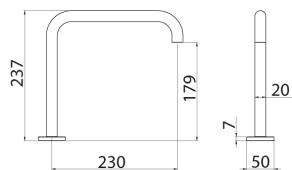

CAN193 Fixed top-mounted basin spout

CAN193S	Satin	€ 431,38
CAN193L	Polish	€ 496,05
CAN193BKS	Satin black	€ 690,20
CAN193PGS	Satin rose gold	€ 690,20
CAN193LGS	Light gold satin	€ 690,20
CAN193GDS	Satin gold	€ 690,20
CAN193BKL	Black polish	€ 754,87
CAN193PGL	Polish rose gold	€ 754,87
CAN193LGL	Light gold polish	€ 754,87
CAN193GDL	Polish gold	€ 754,87