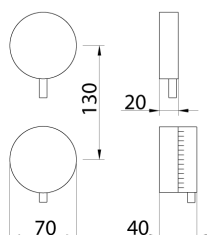

RND170 Thermostatic mixer with 2 ways diverter with STOP

RND170S	Satin	€ 818,82
RND170L	Polish	€ 916,40
RND170BKS	Satin black	€ 1.228,01
RND170PGS	Satin rose gold	€ 1.228,01
RND170LGS	Light gold satin	€ 1.228,01
RND170GDS	Satin gold	€ 1.228,01
RND170BKL	Black polish	€ 1.350,97
RND170PGL	Polish rose gold	€ 1.350,97
RND170LGL	Light gold polish	€ 1.350,97
RND170GDL	Polish gold	€ 1.350,97
INC035	Built-in part	€ 1.065,32

* Obligatory Built-In Part