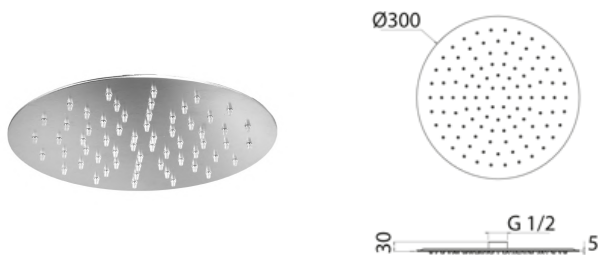

**SOF035** "Slim" round shower head Ø 300 mm

<b>SOF035S</b>	Satin	€ 582,47
<b>SOF035L</b>	Polish	€ 669,76

**SOF036** "Slim" adjustable round shower head Ø 300 mm

<b>SOF036S</b>	Satin	€ 616,69
<b>SOF036L</b>	Polish	€ 709,20
<b>SOF036BKS</b>	Satin black	€ 1.017,47
<b>SOF036PGS</b>	Satin rose gold	€ 1.017,47
<b>SOF036LGS</b>	Light gold satin	€ 1.017,47
<b>SOF036GDS</b>	Satin gold	€ 1.017,47
<b>SOF036BKL</b>	Black polish	€ 1.170,30
<b>SOF036PGL</b>	Polish rose gold	€ 1.170,30
<b>SOF036LGL</b>	Light gold polish	€ 1.170,30
<b>SOF036GDL</b>	Polish gold	€ 1.170,30