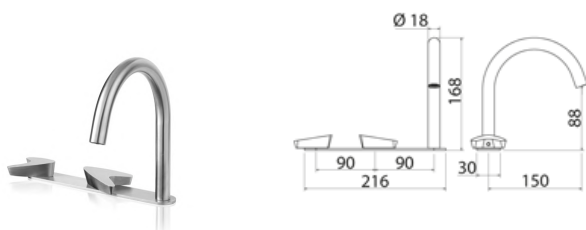

ARW112 Three-hole mixer for washbasin with spout

ARW112S	Satin	€ 1.527,87
ARW112L	Polish	€ 1.711,00
ARW112BKS	Satin black	€ 2.291,58
ARW112PGS	Satin rose gold	€ 2.291,58
ARW112LGS	Light gold satin	€ 2.291,58
ARW112GDS	Satin gold	€ 2.291,58
ARW112BKL	Black polish	€ 2.520,68
ARW112PGL	Polish rose gold	€ 2.520,68
ARW112LGL	Light gold polish	€ 2.520,68
ARW112GDL	Polish gold	€ 2.520,68