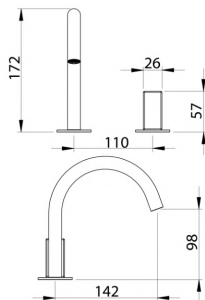

IOI101 Two-hole mixer for washbasin with spout

IOI101S.105	Satin with black matt ceramic handle	€ 938,59
IOI101S.100	Satin with white brilliant ceramic handle	€ 938,59
IOI101S.101	Satin with white matt ceramic handle	€ 938,59
IOI101S.104	Satin with black brilliant ceramic handle	€ 938,59
IOI101S.125	Satin with red brilliant ceramic handle	€ 938,59
IOI101L.100	Polished with white brilliant ceramic handle	€ 1.079,09
IOI101L.101	Polished with white matt ceramic handle	€ 1.079,09
IOI101L.104	Polished with black brilliant ceramic handle	€ 1.079,09
IOI101L.105	Polished with black matt ceramic handle	€ 1.079,09
IOI101L.125	Polished with red brilliant ceramic handle	€ 1.079,09
IOI101BKS.100	Black satin with white brilliant ceramic handle	€ 1.548,31
IOI101BKS.101	Black satin with white matt ceramic handle	€ 1.548,31
IOI101BKS.104	Black satin with black brilliant ceramic handle	€ 1.548,31
IOI101BKS.105	Black satin with black matt ceramic handle	€ 1.548,31
IOI101BKS.125	Black satin with red brilliant ceramic handle	€ 1.548,31
IOI101PGS.100	Satin rose gold with white brilliant ceramic handle	€ 1.548,31
IOI101PGS.101	Satin rose gold with white matt ceramic handle	€ 1.548,31
IOI101PGS.104	Satin rose gold with black brilliant ceramic handle	€ 1.548,31
IOI101PGS.105	Satin rose gold with black matt ceramic handle	€ 1.548,31
IOI101PGS.125	Satin rose gold with red brilliant ceramic handle	€ 1.548,31
IOI101LGS.100	Satin light gold with white brilliant ceramic handle	€ 1.548,31
IOI101LGS.101	Satin light gold with white matt ceramic handle	€ 1.548,31
IOI101LGS.104	Satin light gold with black brilliant ceramic handle	€ 1.548,31
IOI101LGS.105	Satin light gold with black matt ceramic handle	€ 1.548,31
IOI101LGS.125	Satin light gold with red brilliant ceramic handle	€ 1.548,31
IOI101GDS.100	Satin gold with white brilliant ceramic handle	€ 1.548,31
IOI101GDS.101	Satin gold with white matt ceramic handle	€ 1.548,31
IOI101GDS.104	Satin gold with black brilliant ceramic handle	€ 1.548,31
IOI101GDS.105	Satin gold with black matt ceramic handle	€ 1.548,31
IOI101GDS.125	Satin gold with red brilliant ceramic handle	€ 1.548,31
IOI101BKL.100	Black polished with white brilliant ceramic handle	€ 1.781,33
IOI101BKL.101	Black polished with white matt ceramic handle	€ 1.781,33
IOI101BKL.104	Black polished with black brilliant ceramic handle	€ 1.781,33
IOI101BKL.105	Black polished with black matt ceramic handle	€ 1.781,33
IOI101BKL.125	Black polished with red brilliant ceramic handle	€ 1.781,33
IOI101PGL.100	Polished rose gold with white brilliant ceramic handle	€ 1.781,33
IOI101PGL.101	Polished rose gold with white matt ceramic handle	€ 1.781,33
IOI101PGL.104	Polished rose gold with black brilliant ceramic handle	€ 1.781,33
IOI101PGL.105	Polished rose gold with black matt ceramic handle	€ 1.781,33
IOI101PGL.125	Polished rose gold with red brilliant ceramic handle	€ 1.781,33
IOI101LGL.100	Polished light gold with white brilliant ceramic handle	€ 1.781,33
IOI101LGL.101	Polished light gold with white matt ceramic handle	€ 1.781,33
IOI101LGL.104	Polished light gold with black brilliant ceramic handle	€ 1.781,33
IOI101LGL.105	Polished light gold with black matt ceramic handle	€ 1.781,33
IOI101LGL.125	Polished light gold with red brilliant ceramic handle	€ 1.781,33
IOI101GDL.100	Polished gold with white brilliant ceramic handle	€ 1.781,33
IOI101GDL.101	Polished gold with white matt ceramic handle	€ 1.781,33
IOI101GDL.104	Polished gold with black brilliant ceramic handle	€ 1.781,33
IOI101GDL.105	Polished gold with black matt ceramic handle	€ 1.781,33
IOI101GDL.125	Polished gold with red brilliant ceramic handle	€ 1.781,33