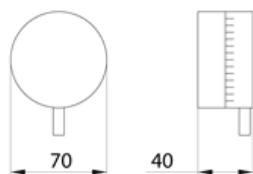

RND110 Thermostatic mixer

RND110S	Satin	€ 269,12
RND110L	Polish	€ 301,31
RND110BKS	Satin black	€ 403,39
RND110PGS	Satin rose gold	€ 403,39
RND110LGS	Light gold satin	€ 403,39
RND110GDS	Satin gold	€ 403,39
RND110BKL	Black polish	€ 443,85
RND110PGL	Polish rose gold	€ 443,85
RND110LGL	Light gold polish	€ 443,85
RND110GDL	Polish gold	€ 443,85
INC065	Built-in part	€ 717,75

* Obligatory Built-In Part