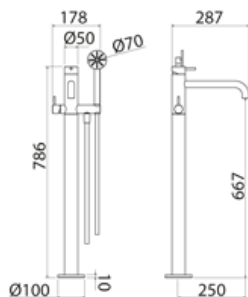

ONE072 Column mixer for bathtub with shower hand DOC008

ONE072S	Satin	€ 2.185,44
ONE072L	Polish	€ 2.447,75
ONE072BKS	Satin black	€ 3.496,68
ONE072PGS	Satin rose gold	€ 3.496,68
ONE072LGS	Light gold satin	€ 3.496,68
ONE072GDS	Satin gold	€ 3.496,68
ONE072BKL	Black polish	€ 3.824,38
ONE072PGL	Polish rose gold	€ 3.824,38
ONE072LGL	Light gold polish	€ 3.824,38
ONE072GDL	Polish gold	€ 3.824,38
BOX005	Built-in part	€ 448,92

* Obligatory Built-In Part