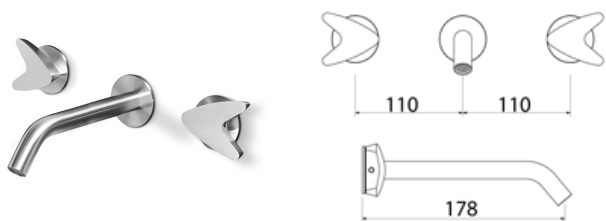

ARW182 Wall-mounted mixer for basin

ARW182S	Satin	€ 805,04
ARW182L	Polish	€ 901,76
ARW182BKS	Satin black	€ 1.207,56
ARW182PGS	Satin rose gold	€ 1.207,56
ARW182LGS	Light gold satin	€ 1.207,56
ARW182GDS	Satin gold	€ 1.207,56
ARW182BKL	Black polish	€ 1.328,35
ARW182PGL	Polish rose gold	€ 1.328,35
ARW182LGL	Light gold polish	€ 1.328,35
ARW182GDL	Polish gold	€ 1.328,35
INC041	Built-in part	€ 620,17

* Obligatory Built-In Part