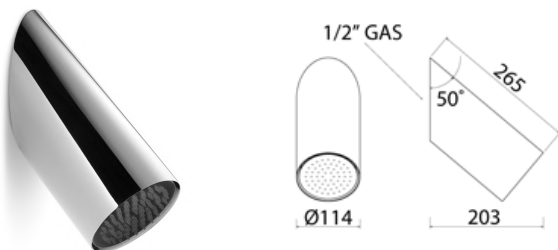

PUR307 Adjustable rain shower head

PUR307S	Satin	€ 781,12
PUR307L	Polish	€ 898,28
PUR307BKS	Satin black	€ 1.249,61
PUR307PGS	Satin rose gold	€ 1.249,61
PUR307LGS	Light gold satin	€ 1.249,61
PUR307GDS	Satin gold	€ 1.249,61
PUR307BKL	Black polish	€ 1.366,77
PUR307PGL	Polish rose gold	€ 1.366,77
PUR307LGL	Light gold polish	€ 1.366,77
PUR307GDL	Polish gold	€ 1.366,77