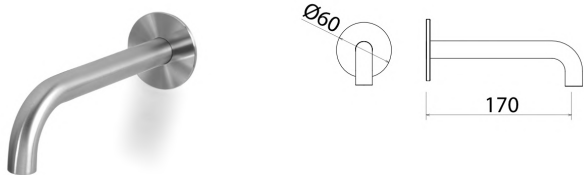

CAN238 Wall-mouted spout for washbasin

CAN238S	Satin	€ 266,37
CAN238L	Polish	€ 306,39
CAN238BKS	Satin black	€ 426,30
CAN238PGS	Satin rose gold	€ 426,30
CAN238LGS	Light gold satin	€ 426,30
CAN238GDS	Satin gold	€ 426,30
CAN238BKL	Black polish	€ 466,18
CAN238PGL	Polish rose gold	€ 466,18
CAN238LGL	Light gold polish	€ 466,18
CAN238GDL	Polish gold	€ 466,18
INC055	Built-in part	€ 204,02

* Optional Built-In Part