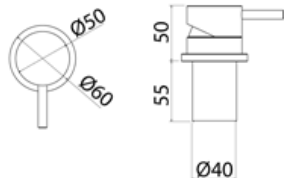

ONE108 Top mounted mono-control mixer

ONE108S	Satin	€ 442,11
ONE108L	Polish	€ 495,03
ONE108BKS	Satin black	€ 707,17
ONE108PGS	Satin rose gold	€ 707,17
ONE108LGS	Light gold satin	€ 707,17
ONE108GDS	Satin gold	€ 707,17
ONE108BKL	Black polish	€ 773,43
ONE108PGL	Polish rose gold	€ 773,43
ONE108LGL	Light gold polish	€ 773,43
ONE108GDL	Polish gold	€ 773,43