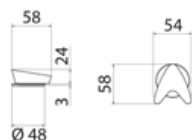

ARW356 Wall-mounted mono-control mixer

ARW356S	Satin	€ 317,12
ARW356L	Polish	€ 385,56
ARW356BKS	Satin black	€ 602,04
ARW356PGS	Satin rose gold	€ 602,04
ARW356LGS	Light gold satin	€ 602,04
ARW356GDS	Satin gold	€ 602,04
ARW356BKL	Black polish	€ 687,74
ARW356PGL	Polish rose gold	€ 687,74
ARW356LGL	Light gold polish	€ 687,74
ARW356GDL	Polish gold	€ 687,74
INC016	Built-in part	€ 253,61

* Obligatory Built-In Part