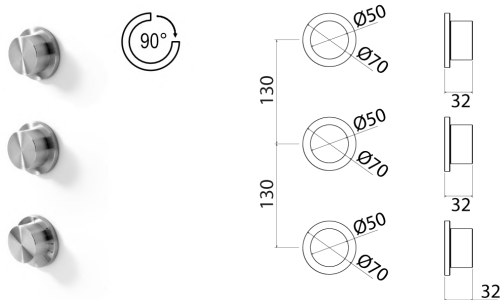

PUR272 Thermostatic mixer with 2 open/close taps

PUR272S	Satin	€ 955,84
PUR272L	Polish	€ 1.070,39
PUR272BKS	Satin black	€ 1.529,46
PUR272PGS	Satin rose gold	€ 1.529,46
PUR272LGS	Light gold satin	€ 1.529,46
PUR272GDS	Satin gold	€ 1.529,46
PUR272BKL	Black polish	€ 1.712,74
PUR272PGL	Polish rose gold	€ 1.712,74
PUR272LGL	Light gold polish	€ 1.712,74
PUR272GDL	Polish gold	€ 1.712,74
INC026	Built-in part	€ 1.231,49

* Obligatory Built-In Part