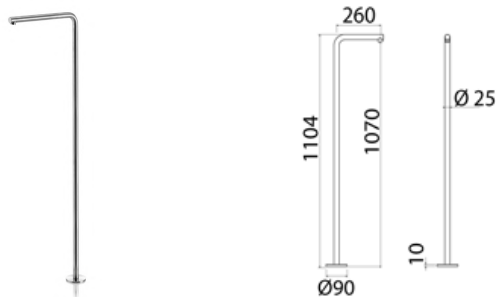

CAN053 Freestanding spout for washbasin

CAN053S	Satin	€ 782,86
CAN053L	Polish	€ 900,16
CAN053BKS	Satin black	€ 1.252,51
CAN053PGS	Satin rose gold	€ 1.252,51
CAN053LGS	Light gold satin	€ 1.252,51
CAN053GDS	Satin gold	€ 1.252,51
CAN053BKL	Black polish	€ 1.369,82
CAN053PGL	Polish rose gold	€ 1.369,82
CAN053LGL	Light gold polish	€ 1.369,82
CAN053GDL	Polish gold	€ 1.369,82
INC055	Built-in part	€ 204,02

* Optional Built-In Part