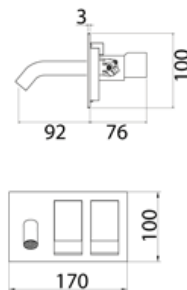

TOK030 Wall-mounted mixer for basin

TOK030S	Satin	€ 1.086,05
TOK030L	Polish	€ 1.248,89
TOK030BKS	Satin black	€ 1.737,39
TOK030PGS	Satin rose gold	€ 1.737,39
TOK030LGS	Light gold satin	€ 1.737,39
TOK030GDS	Satin gold	€ 1.737,39
TOK030BKL	Black polish	€ 1.900,37
TOK030PGL	Polish rose gold	€ 1.900,37
TOK030LGL	Light gold polish	€ 1.900,37
TOK030GDL	Polish gold	€ 1.900,37
BOX003	Built-in part	€ 356,41

* Obligatory Built-In Part