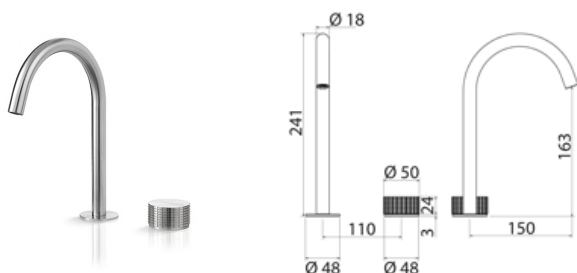

KRO102 Two-hole mixer for washbasin with spout

KRO102S	Satin	€ 1.013,99
KRO102L	Polish	€ 1.166,09
KRO102BKS	Satin black	€ 1.571,66
KRO102PGS	Satin rose gold	€ 1.571,66
KRO102LGS	Light gold satin	€ 1.571,66
KRO102GDS	Satin gold	€ 1.571,66
KRO102BKL	Black polish	€ 1.723,76
KRO102PGL	Polish rose gold	€ 1.723,76
KRO102LGL	Light gold polish	€ 1.723,76
KRO102GDL	Polish gold	€ 1.723,76