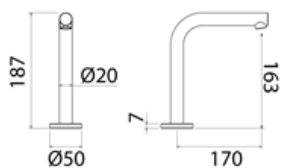

CAN030 Fixed top-mounted basin spout

CAN030S	Satin	€ 363,23
CAN030L	Polish	€ 417,60
CAN030BKS	Satin black	€ 581,16
CAN030PGS	Satin rose gold	€ 581,16
CAN030LGS	Light gold satin	€ 581,16
CAN030GDS	Satin gold	€ 581,16
CAN030BKL	Black polish	€ 635,54
CAN030PGL	Polish rose gold	€ 635,54
CAN030LGL	Light gold polish	€ 635,54
CAN030GDL	Polish gold	€ 635,54