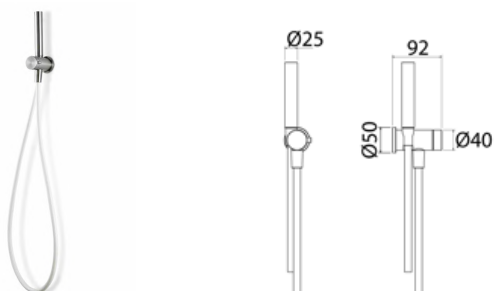

DOC014 Water-jet toilet cleaner with safety valve, wall-bracket and water connection

DOC014S	Satin	€ 541,29
DOC014L	Polish	€ 622,63
DOC014BKS	Satin black	€ 866,09
DOC014PGS	Satin rose gold	€ 866,09
DOC014LGS	Light gold satin	€ 866,09
DOC014GDS	Satin gold	€ 866,09
DOC014BKL	Black polish	€ 947,29
DOC014PGL	Polish rose gold	€ 947,29
DOC014LGL	Light gold polish	€ 947,29
DOC014GDL	Polish gold	€ 947,29
INC055	Built-in part	€ 204,02

* Optional Built-In Part