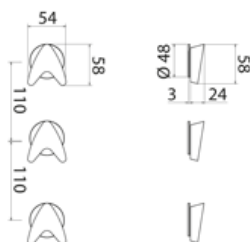

ARW316 Hydro progressive mixer with 2 open/close taps

ARW316S	Satin	€ 918,14
ARW316L	Polish	€ 1.055,89
ARW316BKS	Satin black	€ 1.423,03
ARW316PGS	Satin rose gold	€ 1.423,03
ARW316LGS	Light gold satin	€ 1.423,03
ARW316GDS	Satin gold	€ 1.423,03
ARW316BKL	Black polish	€ 1.560,64
ARW316PGL	Polish rose gold	€ 1.560,64
ARW316LGL	Light gold polish	€ 1.560,64
ARW316GDL	Polish gold	€ 1.560,64
INC047	Built-in part	€ 741,68

* Obligatory Built-In Part