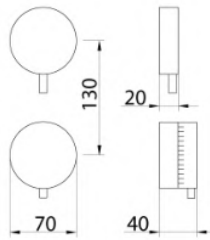

RND171 Thermostatic mixer with 1 open/close tap

RND171S	Satin	€ 818,82
RND171L	Polish	€ 916,40
RND171BKS	Satin black	€ 1.228,01
RND171PGS	Satin rose gold	€ 1.228,01
RND171LGS	Light gold satin	€ 1.228,01
RND171GDS	Satin gold	€ 1.228,01
RND171BKL	Black polish	€ 1.350,97
RND171PGL	Polish rose gold	€ 1.350,97
RND171LGL	Light gold polish	€ 1.350,97
RND171GDL	Polish gold	€ 1.350,97
INC025	Built-in part	€ 1.051,69

* Obligatory Built-In Part