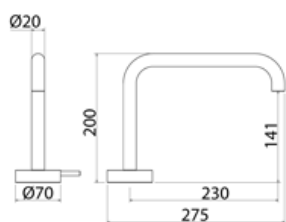

RND016 Top-mounted mixer for basin

RND016S	Satin	€ 1.115,05
RND016L	Polish	€ 1.248,89
RND016BKS	Satin black	€ 1.672,43
RND016PGS	Satin rose gold	€ 1.672,43
RND016LGS	Light gold satin	€ 1.672,43
RND016GDS	Satin gold	€ 1.672,43
RND016BKL	Black polish	€ 1.839,62
RND016PGL	Polish rose gold	€ 1.839,62
RND016LGL	Light gold polish	€ 1.839,62
RND016GDL	Polish gold	€ 1.839,62