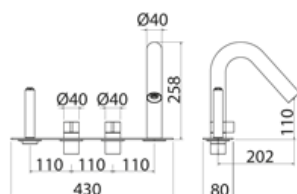

INS209 Tap set for bathtub's edge with shower-hand, spout, mixer and 2-way diverter

INS209S	Satin	€ 1.568,90
INS209S.W	Satin with white insert	€ 1.695,63
INS209S.B	Satin with black insert	€ 1.695,63
INS209S.R	Satin with red insert	€ 1.695,63
INS209S.C	Satin with cedar yellow insert	€ 1.695,63
INS209S.A	Satin with light blue insert	€ 1.695,63
INS209L	Polish	€ 1.804,24
INS209L.W	Polish with white insert	€ 1.949,96
INS209L.B	Polish with black insert	€ 1.949,96
INS209L.R	Polish with red insert	€ 1.949,96
INS209L.C	Polish with grape green insert	€ 1.949,96
INS209L.A	Polish with light blue insert	€ 1.949,96
INS209BKS	Satin black	€ 2.510,10
INS209PGS	Satin rose gold	€ 2.510,10
INS209LGS	Light gold satin	€ 2.510,10
INS209GDS	Satin gold	€ 2.510,10
INS209BKL	Black polish	€ 2.745,43
INS209PGL	Polish rose gold	€ 2.745,43
INS209LGL	Light gold polish	€ 2.745,43
INS209GDL	Polish gold	€ 2.745,43