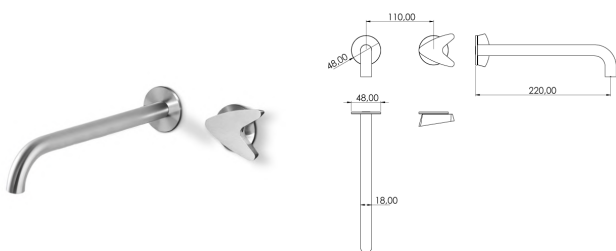

ARW147 Wall-mounted mixer for basin

ARW147S	Satin	€ 580,58
ARW147L	Polish	€ 668,16
ARW147BKS	Satin black	€ 900,31
ARW147PGS	Satin rose gold	€ 900,31
ARW147LGS	Light gold satin	€ 900,31
ARW147GDS	Satin gold	€ 900,31
ARW147BKL	Black polish	€ 987,74
ARW147PGL	Polish rose gold	€ 987,74
ARW147LGL	Light gold polish	€ 987,74
ARW147GDL	Polish gold	€ 987,74
INC040	Built-in part	€ 596,24

* Obligatory Built-In Part