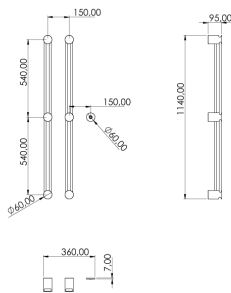

TWI056 Electric towel warmer L.1140 mm with remote power button

TWI056S	Satin	€ 3.854,54
TWI056L	Polish	€ 4.471,22
TWI056BKS	Satin black	€ 6.167,72
TWI056PGS	Satin rose gold	€ 6.167,72
TWI056LGS	Light gold satin	€ 6.167,72
TWI056GDS	Satin gold	€ 6.167,72
TWI056BKL	Black polish	€ 7.154,01
TWI056PGL	Polish rose gold	€ 7.154,01
TWI056LGL	Light gold polish	€ 7.154,01
TWI056GDL	Polish gold	€ 7.154,01
INC153	Built-in part (2 X INC151)	€ 416,30

* Obligatory Built-In Part