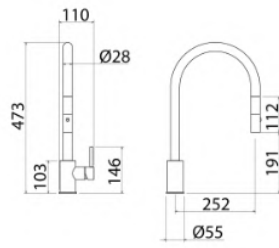

KCH011 Mixer tap for kitchen with pull-out hand shower

KCH011S	Satin	€ 918,14
KCH011L	Polish	€ 1.028,20
KCH011BKS	Satin black	€ 1.468,85
KCH011PGS	Satin rose gold	€ 1.468,85
KCH011LGS	Light gold satin	€ 1.468,85
KCH011GDS	Satin gold	€ 1.468,85
KCH011BKL	Black polish	€ 1.606,60
KCH011PGL	Polish rose gold	€ 1.606,60
KCH011LGL	Light gold polish	€ 1.606,60
KCH011GDL	Polish gold	€ 1.606,60