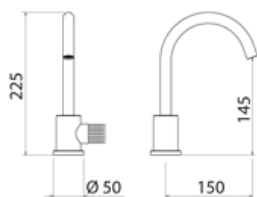

\* Obligatory Built-In Part

KRONOS

**KRO001** Top-mounted mixer for basin

<b>KRO001S</b>	Satin	€ 698,90
<b>KRO001L</b>	Polish	€ 803,74
<b>KRO001BKS</b>	Satin black	€ 1.083,30
<b>KRO001PGS</b>	Satin rose gold	€ 1.083,30
<b>KRO001LGS</b>	Light gold satin	€ 1.083,30
<b>KRO001GDS</b>	Satin gold	€ 1.083,30
<b>KRO001BKL</b>	Black polish	€ 1.188,13
<b>KRO001PGL</b>	Polish rose gold	€ 1.188,13
<b>KRO001LGL</b>	Light gold polish	€ 1.188,13
<b>KRO001GDL</b>	Polish gold	€ 1.188,13