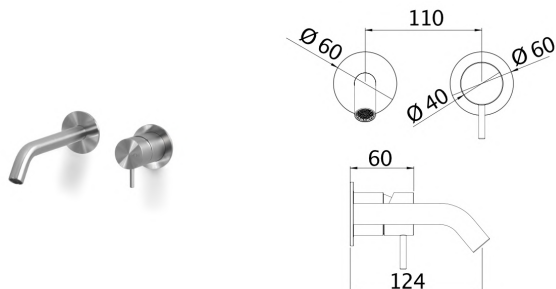

LOP334 Wall-mounted mixer for basin

LOP334S	Satin	€ 318,28
LOP334L	Polish	€ 366,56
LOP334BKS	Satin black	€ 573,04
LOP334PGS	Satin rose gold	€ 573,04
LOP334LGS	Light gold satin	€ 573,04
LOP334GDS	Satin gold	€ 573,04
LOP334BKL	Black polish	€ 659,03
LOP334PGL	Polish rose gold	€ 659,03
LOP334LGL	Light gold polish	€ 659,03
LOP334GDL	Polish gold	€ 659,03
INC004	Built-in part	€ 555,06

* Obligatory Built-In Part

LOP335 Wall-mounted mixer for basin

LOP335S	Satin	€ 330,46
LOP335L	Polish	€ 380,05
LOP335BKS	Satin black	€ 594,21
LOP335PGS	Satin rose gold	€ 594,21
LOP335LGS	Light gold satin	€ 594,21
LOP335GDS	Satin gold	€ 594,21
LOP335BKL	Black polish	€ 683,24
LOP335PGL	Polish rose gold	€ 683,24
LOP335LGL	Light gold polish	€ 683,24
LOP335GDL	Polish gold	€ 683,24
INC004	Built-in part	€ 555,06

* Obligatory Built-In Part