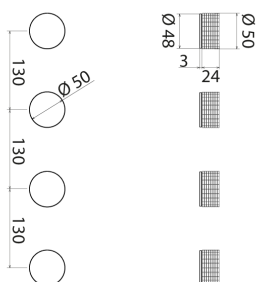

KRO317 Hydro progressive mixer with 3 open/close taps

KRO317S	Satin	€ 962,66
KRO317L	Polish	€ 1.106,93
KRO317BKS	Satin black	€ 1.491,91
KRO317PGS	Satin rose gold	€ 1.491,91
KRO317LGS	Light gold satin	€ 1.491,91
KRO317GDS	Satin gold	€ 1.491,91
KRO317BKL	Black polish	€ 1.636,47
KRO317PGL	Polish rose gold	€ 1.636,47
KRO317LGL	Light gold polish	€ 1.636,47
KRO317GDL	Polish gold	€ 1.636,47
INC048	Built-in part	€ 976,29

* Obligatory Built-In Part