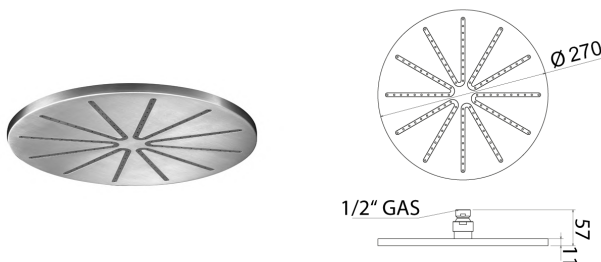

SOF019 Adjustable round shower head Ø 270 mm

SOF019S	Satin	€ 1.336,03
SOF019L	Polish	€ 1.536,42
SOF019BKS	Satin black	€ 2.137,45
SOF019PGS	Satin rose gold	€ 2.137,45
SOF019LGS	Light gold satin	€ 2.137,45
SOF019GDS	Satin gold	€ 2.137,45
SOF019BKL	Black polish	€ 2.337,98
SOF019PGL	Polish rose gold	€ 2.337,98
SOF019LGL	Light gold polish	€ 2.337,98
SOF019GDL	Polish gold	€ 2.337,98