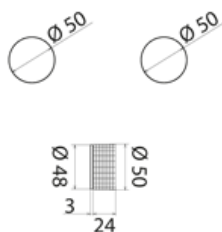

KRO324 Wall mounted set of 2 shut-off mixing valves

KRO324S	Satin	€ 578,99
KRO324L	Polish	€ 665,84
KRO324BKS	Satin black	€ 897,26
KRO324PGS	Satin rose gold	€ 897,26
KRO324LGS	Light gold satin	€ 897,26
KRO324GDS	Satin gold	€ 897,26
KRO324BKL	Black polish	€ 984,26
KRO324PGL	Polish rose gold	€ 984,26
KRO324LGL	Light gold polish	€ 984,26
KRO324GDL	Polish gold	€ 984,26
INC043	Built-in part	€ 562,02

* Obligatory Built-In Part