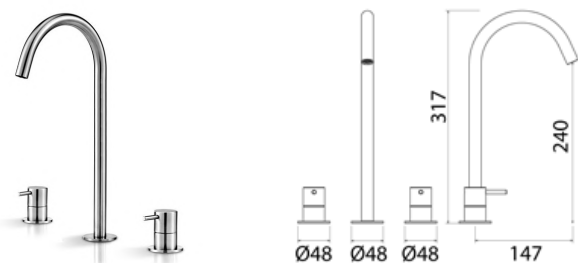

DEC213 Three-hole mixer for washbasin with spout

DEC213S	Satin	€ 1.315,44
DEC213L	Polish	€ 1.512,79
DEC213BKS	Satin black	€ 2.104,68
DEC213PGS	Satin rose gold	€ 2.104,68
DEC213LGS	Light gold satin	€ 2.104,68
DEC213GDS	Satin gold	€ 2.104,68
DEC213BKL	Black polish	€ 2.301,88
DEC213PGL	Polish rose gold	€ 2.301,88
DEC213LGL	Light gold polish	€ 2.301,88
DEC213GDL	Polish gold	€ 2.301,88