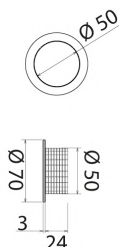

KRO241 Thermostatic mixer

KRO241S	Satin	€ 287,83
KRO241L	Polish	€ 330,60
KRO241BKS	Satin black	€ 474,44
KRO241PGS	Satin rose gold	€ 474,44
KRO241LGS	Light gold satin	€ 474,44
KRO241GDS	Satin gold	€ 474,44
KRO241BKL	Black polish	€ 544,77
KRO241PGL	Polish rose gold	€ 544,77
KRO241LGL	Light gold polish	€ 544,77
KRO241GDL	Polish gold	€ 544,77
INC065	Built-in part	€ 717,75

* Obligatory Built-In Part