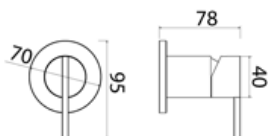

STY401 Wall-mounted mono-control mixer

STY401S	Satin	€ 181,69
STY401L	Polish	€ 252,59
STY401BKS	Satin black	€ 464,29
STY401PGS	Satin rose gold	€ 464,29
STY401LGS	Light gold satin	€ 464,29
STY401GDS	Satin gold	€ 464,29
STY401BKL	Black polish	€ 536,21
STY401PGL	Polish rose gold	€ 536,21
STY401LGL	Light gold polish	€ 536,21
STY401GDL	Polish gold	€ 536,21
INC008	Built-in part	€ 291,31

* Obligatory Built-In Part