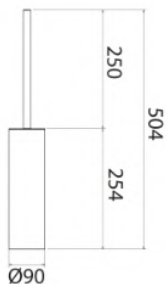

INS525 Toilet brush holder

INS525S	Satin	€ 258,68
INS525L	Polish	€ 297,54
INS525BKS	Satin black	€ 413,83
INS525PGS	Satin rose gold	€ 413,83
INS525LGS	Light gold satin	€ 413,83
INS525GDS	Satin gold	€ 413,83
INS525BKL	Black polish	€ 452,84
INS525PGL	Polish rose gold	€ 452,84
INS525LGL	Light gold polish	€ 452,84
INS525GDL	Polish gold	€ 452,84