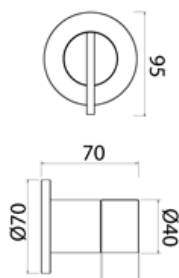

INS419L.R	Polish with red insert	€ 382,08
INS419L.C	Polish with grape green insert	€ 382,08
INS419L.A	Polish with light blue insert	€ 382,08
INS419BKS	Satin black	€ 457,48
INS419PGS	Satin rose gold	€ 457,48
INS419LGS	Light gold satin	€ 457,48
INS419GDS	Satin gold	€ 457,48
INS419BKL	Black polish	€ 525,92
INS419PGL	Polish rose gold	€ 525,92
INS419LGL	Light gold polish	€ 525,92
INS419GDL	Polish gold	€ 525,92
INC017	Built-in part	€ 227,94

* Obligatory Built-In Part

INS420 Open/close tap with 1/2" gas connections. Cold water

INS420S	Satin	€ 277,53
INS420S.W	Satin with white insert	€ 341,04
INS420S.B	Satin with black insert	€ 341,04
INS420S.R	Satin with red insert	€ 341,04
INS420S.C	Satin with cedar yellow insert	€ 341,04
INS420S.A	Satin with light blue insert	€ 341,04
INS420L	Polish	€ 318,71
INS420L.W	Polish with white insert	€ 382,08
INS420L.B	Polish with black insert	€ 382,08
INS420L.R	Polish with red insert	€ 382,08
INS420L.C	Polish with grape green insert	€ 382,08
INS420L.A	Polish with light blue insert	€ 382,08
INS420BKS	Satin black	€ 457,48
INS420PGS	Satin rose gold	€ 457,48
INS420LGS	Light gold satin	€ 457,48
INS420GDS	Satin gold	€ 457,48
INS420BKL	Black polish	€ 525,92
INS420PGL	Polish rose gold	€ 525,92
INS420LGL	Light gold polish	€ 525,92
INS420GDL	Polish gold	€ 525,92
INC018	Built-in part	€ 227,94

* Obligatory Built-In Part