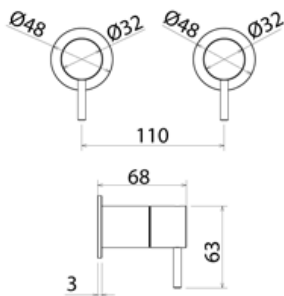

DEC404 Wall mounted set of 2 shut-off mixing valves

DEC404S	Satin	€ 274,20
DEC404L	Polish	€ 374,39
DEC404BKS	Satin black	€ 520,84
DEC404PGS	Satin rose gold	€ 520,84
DEC404LGS	Light gold satin	€ 520,84
DEC404GDS	Satin gold	€ 520,84
DEC404BKL	Black polish	€ 569,71
DEC404PGL	Polish rose gold	€ 569,71
DEC404LGL	Light gold polish	€ 569,71
DEC404GDL	Polish gold	€ 569,71
INC043	Built-in part	€ 562,02

* Obligatory Built-In Part