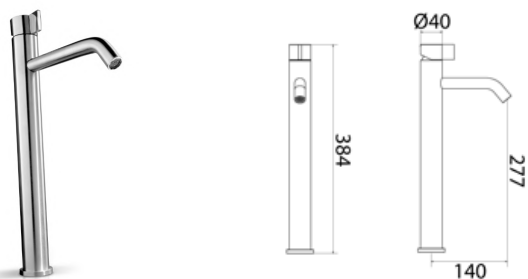

INS011 Top-mounted mixer for basin

INS011S	Satin	€ 687,01
INS011S.W	Satin with white insert	€ 750,23
INS011S.B	Satin with black insert	€ 750,23
INS011S.R	Satin with red insert	€ 750,23
INS011S.C	Satin with cedar yellow insert	€ 750,23
INS011S.A	Satin with light blue insert	€ 750,23
INS011L	Polish	€ 789,96
INS011L.W	Polish with white insert	€ 862,75
INS011L.B	Polish with black insert	€ 862,75
INS011L.R	Polish with red insert	€ 862,75
INS011L.C	Polish with grape green insert	€ 862,75
INS011L.A	Polish with light blue insert	€ 862,75
INS011BKS	Satin black	€ 1.098,96