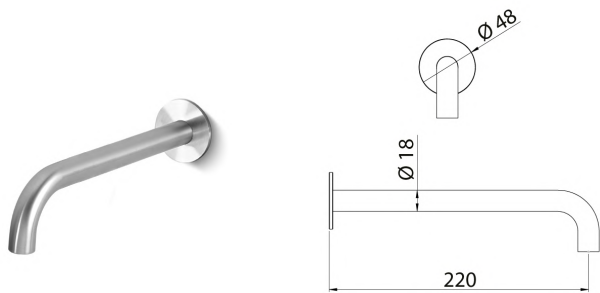

CAN167 Wall-mounted spout for washbasin

CAN167S	Satin	€ 286,81
CAN167L	Polish	€ 329,73
CAN167BKS	Satin black	€ 458,78
CAN167PGS	Satin rose gold	€ 458,78
CAN167LGS	Light gold satin	€ 458,78
CAN167GDS	Satin gold	€ 458,78
CAN167BKL	Black polish	€ 501,85
CAN167PGL	Polish rose gold	€ 501,85
CAN167LGL	Light gold polish	€ 501,85
CAN167GDL	Polish gold	€ 501,85
INC055	Built-in part	€ 204,02

* Optional Built-In Part