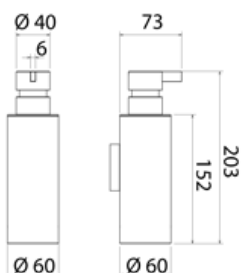

INS530 Wall-mounted Dispenser

INS530S	Satin	€ 373,52
INS530L	Polish	€ 429,49
INS530BKS	Satin black	€ 597,55
INS530PGS	Satin rose gold	€ 597,55
INS530LGS	Light gold satin	€ 597,55
INS530GDS	Satin gold	€ 597,55
INS530BKL	Black polish	€ 653,52
INS530PGL	Polish rose gold	€ 653,52
INS530LGL	Light gold polish	€ 653,52
INS530GDL	Polish gold	€ 653,52