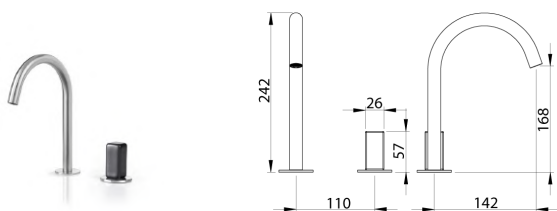

IOI102 Two-hole mixer for washbasin with spout

IOI102S.105	Satin with black matt ceramic handle	€ 959,18
IOI102S.100	Satin with white brilliant ceramic handle	€ 959,18
IOI102S.101	Satin with white matt ceramic handle	€ 959,18
IOI102S.104	Satin with black brilliant ceramic handle	€ 959,18
IOI102S.125	Satin with red brilliant ceramic handle	€ 959,18
IOI102L.100	Polished with white brilliant ceramic handle	€ 1.103,02
IOI102L.101	Polished with white matt ceramic handle	€ 1.103,02
IOI102L.104	Polished with black brilliant ceramic handle	€ 1.103,02
IOI102L.105	Polished with black matt ceramic handle	€ 1.103,02
IOI102L.125	Polished with red brilliant ceramic handle	€ 1.103,02
IOI102BKS.100	Black satin with white brilliant ceramic handle	€ 1.582,53
IOI102BKS.101	Black satin with white matt ceramic handle	€ 1.582,53
IOI102BKS.104	Black satin with black brilliant ceramic handle	€ 1.582,53
IOI102BKS.105	Black satin with black matt ceramic handle	€ 1.582,53
IOI102BKS.125	Black satin with red brilliant ceramic handle	€ 1.582,53
IOI102PGS.100	Satin rose gold with white brilliant ceramic handle	€ 1.582,53
IOI102PGS.101	Satin rose gold with white matt ceramic handle	€ 1.582,53
IOI102PGS.104	Satin rose gold with black brilliant ceramic handle	€ 1.582,53
IOI102PGS.105	Satin rose gold with black matt ceramic handle	€ 1.582,53
IOI102PGS.125	Satin rose gold with red brilliant ceramic handle	€ 1.582,53
IOI102LGS.100	Satin light gold with white brilliant ceramic handle	€ 1.582,53
IOI102LGS.101	Satin light gold with white matt ceramic handle	€ 1.582,53
IOI102LGS.104	Satin light gold with black brilliant ceramic handle	€ 1.582,53
IOI102LGS.105	Satin light gold with black matt ceramic handle	€ 1.582,53
IOI102LGS.125	Satin light gold with red brilliant ceramic handle	€ 1.582,53
IOI102GDS.100	Satin gold with white brilliant ceramic handle	€ 1.582,53
IOI102GDS.101	Satin gold with white matt ceramic handle	€ 1.582,53
IOI102GDS.104	Satin gold with black brilliant ceramic handle	€ 1.582,53
IOI102GDS.105	Satin gold with black matt ceramic handle	€ 1.582,53
IOI102GDS.125	Satin gold with red brilliant ceramic handle	€ 1.582,53
IOI102BKL.100	Black polished with white brilliant ceramic handle	€ 1.820,62
IOI102BKL.101	Black polished with white matt ceramic handle	€ 1.820,62
IOI102BKL.104	Black polished with black brilliant ceramic handle	€ 1.820,62
IOI102BKL.105	Black polished with black matt ceramic handle	€ 1.820,62
IOI102BKL.125	Black polished with red brilliant ceramic handle	€ 1.820,62
IOI102PGL.100	Polished rose gold with white brilliant ceramic handle	€ 1.820,62
IOI102PGL.101	Polished rose gold with white matt ceramic handle	€ 1.820,62
IOI102PGL.104	Polished rose gold with black brilliant ceramic handle	€ 1.820,62
IOI102PGL.105	Polished rose gold with black matt ceramic handle	€ 1.820,62
IOI102PGL.125	Polished rose gold with red brilliant ceramic handle	€ 1.820,62
IOI102LGL.100	Polished light gold with white brilliant ceramic handle	€ 1.820,62
IOI102LGL.101	Polished light gold with white matt ceramic handle	€ 1.820,62
IOI102LGL.104	Polished light gold with black brilliant ceramic handle	€ 1.820,62
IOI102LGL.105	Polished light gold with black matt ceramic handle	€ 1.820,62
IOI102LGL.125	Polished light gold with red brilliant ceramic handle	€ 1.820,62
IOI102GDL.100	Polished gold with white brilliant ceramic handle	€ 1.820,62
IOI102GDL.101	Polished gold with white matt ceramic handle	€ 1.820,62
IOI102GDL.104	Polished gold with black brilliant ceramic handle	€ 1.820,62
IOI102GDL.105	Polished gold with black matt ceramic handle	€ 1.820,62
IOI102GDL.125	Polished gold with red brilliant ceramic handle	€ 1.820,62