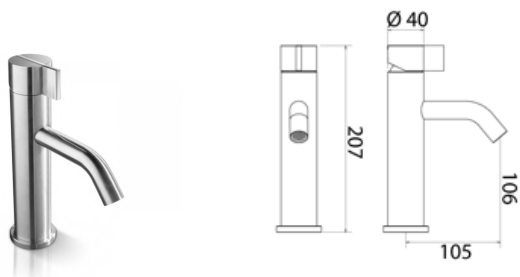

INS001 Top-mounted mixer for basin

INS001S	Satin	€ 609,87
INS001S.W	Satin with white insert	€ 673,24
INS001S.B	Satin with black insert	€ 673,24
INS001S.R	Satin with red insert	€ 673,24
INS001S.C	Satin with cedar yellow insert	€ 673,24
INS001S.A	Satin with light blue insert	€ 673,24
INS001L	Polish	€ 701,22
INS001L.W	Polish with white insert	€ 774,16
INS001L.B	Polish with black insert	€ 774,16
INS001L.R	Polish with red insert	€ 774,16
INS001L.C	Polish with grape green insert	€ 774,16
INS001L.A	Polish with light blue insert	€ 774,16
INS001BKS	Satin black	€ 975,56
INS001PGS	Satin rose gold	€ 975,56
INS001LGS	Light gold satin	€ 975,56
INS001GDS	Satin gold	€ 975,56
INS001BKL	Black polish	€ 1.067,20
INS001PGL	Polish rose gold	€ 1.067,20
INS001LGL	Light gold polish	€ 1.067,20
INS001GDL	Polish gold	€ 1.067,20

INSERT