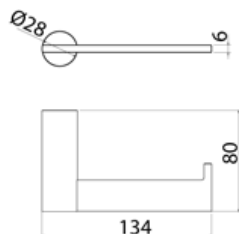

INS508 Toilet paper holder

INS508S	Satin	€ 157,62
INS508L	Polish	€ 181,40
INS508BKS	Satin black	€ 252,16
INS508PGS	Satin rose gold	€ 252,16
INS508LGS	Light gold satin	€ 252,16
INS508GDS	Satin gold	€ 252,16
INS508BKL	Black polish	€ 275,94
INS508PGL	Polish rose gold	€ 275,94
INS508LGL	Light gold polish	€ 275,94
INS508GDL	Polish gold	€ 275,94