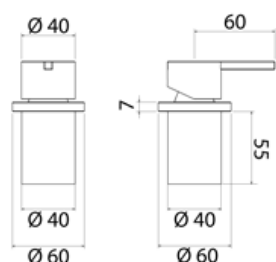

STY107 Top mounted mono-control mixer for bathtub

STY107S	Satin	€ 443,70
STY107L	Polish	€ 510,26
STY107BKS	Satin black	€ 709,92
STY107PGS	Satin rose gold	€ 709,92
STY107LGS	Light gold satin	€ 709,92
STY107GDS	Satin gold	€ 709,92
STY107BKL	Black polish	€ 776,33
STY107PGL	Polish rose gold	€ 776,33
STY107LGL	Light gold polish	€ 776,33
STY107GDL	Polish gold	€ 776,33