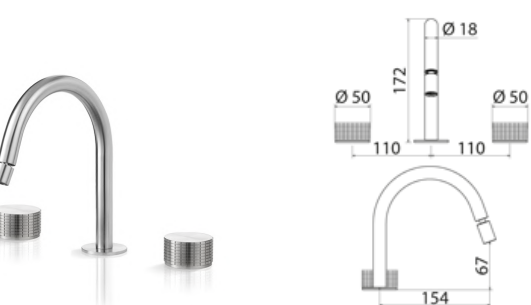

KRO220 Three-hole mixer for bidet with spout

KRO220S	Satin	€ 1.517,57
KRO220L	Polish	€ 1.745,08
KRO220BKS	Satin black	€ 2.352,05
KRO220PGS	Satin rose gold	€ 2.352,05
KRO220LGS	Light gold satin	€ 2.352,05
KRO220GDS	Satin gold	€ 2.352,05
KRO220BKL	Black polish	€ 2.579,70
KRO220PGL	Polish rose gold	€ 2.579,70
KRO220LGL	Light gold polish	€ 2.579,70
KRO220GDL	Polish gold	€ 2.579,70