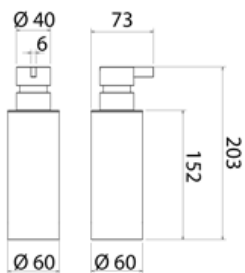

INS520 Top Dispenser

INS520S	Satin	€ 368,30
INS520L	Polish	€ 423,55
INS520BKS	Satin black	€ 589,28
INS520PGS	Satin rose gold	€ 589,28
INS520LGS	Light gold satin	€ 589,28
INS520GDS	Satin gold	€ 589,28
INS520BKL	Black polish	€ 644,53
INS520PGL	Polish rose gold	€ 644,53
INS520LGL	Light gold polish	€ 644,53
INS520GDL	Polish gold	€ 644,53