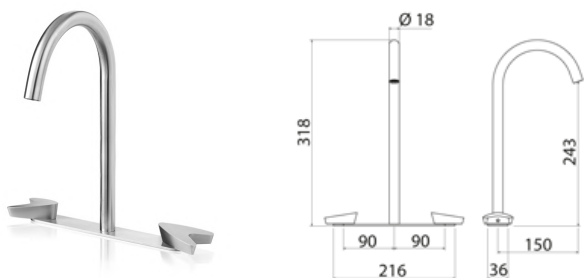

ARW130 Three-hole mixer for washbasin with spout

ARW130S	Satin	€ 1.568,90
ARW130L	Polish	€ 1.757,26
ARW130BKS	Satin black	€ 2.353,35
ARW130PGS	Satin rose gold	€ 2.353,35
ARW130LGS	Light gold satin	€ 2.353,35
ARW130GDS	Satin gold	€ 2.353,35
ARW130BKL	Black polish	€ 2.588,54
ARW130PGL	Polish rose gold	€ 2.588,54
ARW130LGL	Light gold polish	€ 2.588,54
ARW130GDL	Polish gold	€ 2.588,54