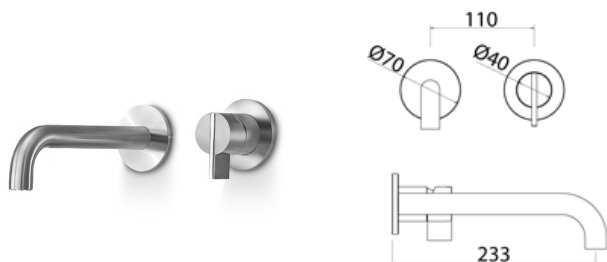

INS345 Wall mounted bathtub mixer

INS345S	Satin	€ 361,49
INS345S.W	Satin with white insert	€ 424,85
INS345S.B	Satin with black insert	€ 424,85
INS345S.R	Satin with red insert	€ 424,85
INS345S.C	Satin with cedar yellow insert	€ 424,85
INS345S.A	Satin with light blue insert	€ 424,85
INS345L	Polish	€ 415,72
INS345L.W	Polish with white insert	€ 488,51
INS345L.B	Polish with black insert	€ 488,51
INS345L.R	Polish with red insert	€ 488,51
INS345L.C	Polish with grape green insert	€ 488,51
INS345L.A	Polish with light blue insert	€ 488,51
INS345BKS	Satin black	€ 578,41
INS345PGS	Satin rose gold	€ 578,41
INS345LGS	Light gold satin	€ 578,41
INS345GDS	Satin gold	€ 578,41
INS345BKL	Black polish	€ 632,49
INS345PGL	Polish rose gold	€ 632,49
INS345LGL	Light gold polish	€ 632,49
INS345GDL	Polish gold	€ 632,49
INC004	Built-in part	€ 555,06

* Obligatory Built-In Part