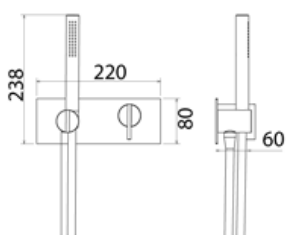

INS200 Mixer for bathtub / shower with shower hand

INS200S	Satin	€ 1.055,02
INS200S.W	Satin with white insert	€ 1.150,14
INS200S.B	Satin with black insert	€ 1.150,14
INS200S.R	Satin with red insert	€ 1.150,14
INS200S.C	Satin with cedar yellow insert	€ 1.150,14
INS200S.A	Satin with light blue insert	€ 1.150,14
INS200L	Polish	€ 1.213,36
INS200L.W	Polish with white insert	€ 1.322,55
INS200L.B	Polish with black insert	€ 1.322,55
INS200L.R	Polish with red insert	€ 1.322,55
INS200L.C	Polish with grape green insert	€ 1.322,55
INS200L.A	Polish with light blue insert	€ 1.322,55
INS200BKS	Satin black	€ 1.688,09
INS200PGS	Satin rose gold	€ 1.688,09
INS200LGS	Light gold satin	€ 1.688,09
INS200GDS	Satin gold	€ 1.688,09
INS200BKL	Black polish	€ 1.846,29
INS200PGL	Polish rose gold	€ 1.846,29
INS200LGL	Light gold polish	€ 1.846,29
INS200GDL	Polish gold	€ 1.846,29
BOX001	Built-in part	€ 334,08

* Obligatory Built-In Part

INSERT