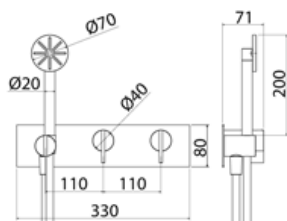

INS222L.R	Polish with red insert	€ 1.906,61
INS222L.C	Polish with grape green insert	€ 1.906,61
INS222L.A	Polish with light blue insert	€ 1.906,61
INS222BKS	Satin black	€ 2.381,34
INS222PGS	Satin rose gold	€ 2.381,34
INS222LGS	Light gold satin	€ 2.381,34
INS222GDS	Satin gold	€ 2.381,34
INS222BKL	Black polish	€ 2.604,49
INS222PGL	Polish rose gold	€ 2.604,49
INS222LGL	Light gold polish	€ 2.604,49
INS222GDL	Polish gold	€ 2.604,49
BOX014	Built-in part	€ 418,04

* Obligatory Built-In Part

INS223 Bathtub / shower tap set with shower hand

INS223S	Satin	€ 1.621,97
INS223S.W	Satin with white insert	€ 1.791,62
INS223S.B	Satin with black insert	€ 1.791,62
INS223S.R	Satin with red insert	€ 1.791,62
INS223S.C	Satin with cedar yellow insert	€ 1.791,62
INS223S.A	Satin with light blue insert	€ 1.791,62
INS223L	Polish	€ 1.865,28
INS223L.W	Polish with white insert	€ 2.060,31
INS223L.B	Polish with black insert	€ 2.060,31
INS223L.R	Polish with red insert	€ 2.060,31
INS223L.C	Polish with grape green insert	€ 2.060,31
INS223L.A	Polish with light blue insert	€ 2.060,31
INS223BKS	Satin black	€ 2.595,07
INS223PGS	Satin rose gold	€ 2.595,07
INS223LGS	Light gold satin	€ 2.595,07
INS223GDS	Satin gold	€ 2.595,07
INS223BKL	Black polish	€ 2.838,38
INS223PGL	Polish rose gold	€ 2.838,38
INS223LGL	Light gold polish	€ 2.838,38
INS223GDL	Polish gold	€ 2.838,38
BOX014	Built-in part	€ 418,04

* Obligatory Built-In Part