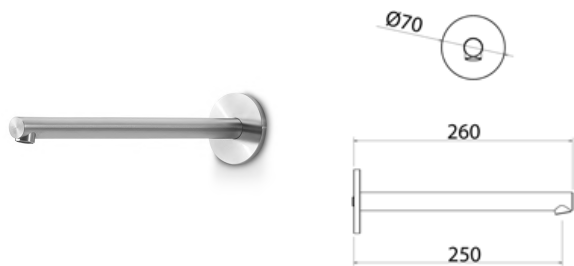

CAN156 Wall-mounted spout for washbasin

CAN156S	Satin	€ 284,49
CAN156L	Polish	€ 327,12
CAN156BKS	Satin black	€ 455,01
CAN156PGS	Satin rose gold	€ 455,01
CAN156LGS	Light gold satin	€ 455,01
CAN156GDS	Satin gold	€ 455,01
CAN156BKL	Black polish	€ 497,64
CAN156PGL	Polish rose gold	€ 497,64
CAN156LGL	Light gold polish	€ 497,64
CAN156GDL	Polish gold	€ 497,64
INC055	Built-in part	€ 204,02

* Optional Built-In Part

CAN169 Wall mounted adjustable spout for basin

CAN169S	Satin	€ 493,29
CAN169L	Polish	€ 567,39
CAN169BKS	Satin black	€ 789,38
CAN169PGS	Satin rose gold	€ 789,38
CAN169LGS	Light gold satin	€ 789,38
CAN169GDS	Satin gold	€ 789,38
CAN169BKL	Black polish	€ 866,67
CAN169PGL	Polish rose gold	€ 866,67
CAN169LGL	Light gold polish	€ 866,67
CAN169GDL	Polish gold	€ 866,67
INC055	Built-in part	€ 204,02

* Optional Built-In Part