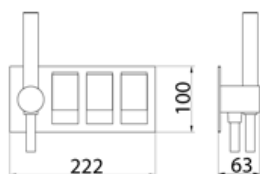

TOK201 Bathtub/shower wall-mounted tap set with mixer and 2 way diverter

TOK201S	Satin	€ 1.707,52
TOK201L	Polish	€ 1.963,74
TOK201BKS	Satin black	€ 2.732,09
TOK201PGS	Satin rose gold	€ 2.732,09
TOK201LGS	Light gold satin	€ 2.732,09
TOK201GDS	Satin gold	€ 2.732,09
TOK201BKL	Black polish	€ 2.988,16
TOK201PGL	Polish rose gold	€ 2.988,16
TOK201LGL	Light gold polish	€ 2.988,16
TOK201GDL	Polish gold	€ 2.988,16
BOX007	Built-in part	€ 483,14

* Obligatory Built-In Part