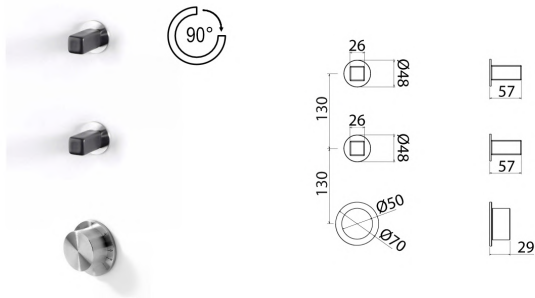

IOI272 Thermostatic mixer with 2 open/close taps

IOI272S.105	Satin with black matt ceramic handle	€ 1.032,84
IOI272S.100	Satin with white brilliant ceramic handle	€ 1.032,84
IOI272S.101	Satin with white matt ceramic handle	€ 1.032,84
IOI272S.104	Satin with black brilliant ceramic handle	€ 1.032,84
IOI272S.125	Satin with red brilliant ceramic handle	€ 1.032,84
IOI272L.100	Polished with white brilliant ceramic handle	€ 1.156,09
IOI272L.101	Polished with white matt ceramic handle	€ 1.156,09
IOI272L.104	Polished with black brilliant ceramic handle	€ 1.156,09
IOI272L.105	Polished with black matt ceramic handle	€ 1.156,09
IOI272L.125	Polished with red brilliant ceramic handle	€ 1.156,09
IOI272BKS.100	Black satin with white brilliant ceramic handle	€ 1.601,38
IOI272BKS.101	Black satin with white matt ceramic handle	€ 1.601,38
IOI272BKS.104	Black satin with black brilliant ceramic handle	€ 1.601,38
IOI272BKS.105	Black satin with black matt ceramic handle	€ 1.601,38
IOI272BKS.125	Black satin with red brilliant ceramic handle	€ 1.601,38
IOI272PGS.100	Satin rose gold with white brilliant ceramic handle	€ 1.601,38
IOI272PGS.101	Satin rose gold with white matt ceramic handle	€ 1.601,38
IOI272PGS.104	Satin rose gold with black brilliant ceramic handle	€ 1.601,38
IOI272PGS.105	Satin rose gold with black matt ceramic handle	€ 1.601,38
IOI272PGS.125	Satin rose gold with red brilliant ceramic handle	€ 1.601,38
IOI272LGS.100	Satin light gold with white brilliant ceramic handle	€ 1.601,38
IOI272LGS.101	Satin light gold with white matt ceramic handle	€ 1.601,38
IOI272LGS.104	Satin light gold with black brilliant ceramic handle	€ 1.601,38
IOI272LGS.105	Satin light gold with black matt ceramic handle	€ 1.601,38
IOI272LGS.125	Satin light gold with red brilliant ceramic handle	€ 1.601,38
IOI272GDS.100	Satin gold with white brilliant ceramic handle	€ 1.601,38
IOI272GDS.101	Satin gold with white matt ceramic handle	€ 1.601,38
IOI272GDS.104	Satin gold with black brilliant ceramic handle	€ 1.601,38
IOI272GDS.105	Satin gold with black matt ceramic handle	€ 1.601,38
IOI272GDS.125	Satin gold with red brilliant ceramic handle	€ 1.601,38
IOI272BKL.100	Black polished with white brilliant ceramic handle	€ 1.791,62
IOI272BKL.101	Black polished with white matt ceramic handle	€ 1.791,62
IOI272BKL.104	Black polished with black brilliant ceramic handle	€ 1.791,62
IOI272BKL.105	Black polished with black matt ceramic handle	€ 1.791,62
IOI272BKL.125	Black polished with red brilliant ceramic handle	€ 1.791,62
IOI272PGL.100	Polished rose gold with white brilliant ceramic handle	€ 1.791,62
IOI272PGL.101	Polished rose gold with white matt ceramic handle	€ 1.791,62
IOI272PGL.104	Polished rose gold with black brilliant ceramic handle	€ 1.791,62
IOI272PGL.105	Polished rose gold with black matt ceramic handle	€ 1.791,62
IOI272PGL.125	Polished rose gold with red brilliant ceramic handle	€ 1.791,62
IOI272LGL.100	Polished light gold with white brilliant ceramic handle	€ 1.791,62
IOI272LGL.101	Polished light gold with white matt ceramic handle	€ 1.791,62
IOI272LGL.104	Polished light gold with black brilliant ceramic handle	€ 1.791,62
IOI272LGL.105	Polished light gold with black matt ceramic handle	€ 1.791,62
IOI272LGL.125	Polished light gold with red brilliant ceramic handle	€ 1.791,62
IOI272GDL.100	Polished gold with white brilliant ceramic handle	€ 1.791,62
IOI272GDL.101	Polished gold with white matt ceramic handle	€ 1.791,62
IOI272GDL.104	Polished gold with black brilliant ceramic handle	€ 1.791,62
IOI272GDL.105	Polished gold with black matt ceramic handle	€ 1.791,62
IOI272GDL.125	Polished gold with red brilliant ceramic handle	€ 1.791,62
INC026	Built-in part	€ 1.231,49