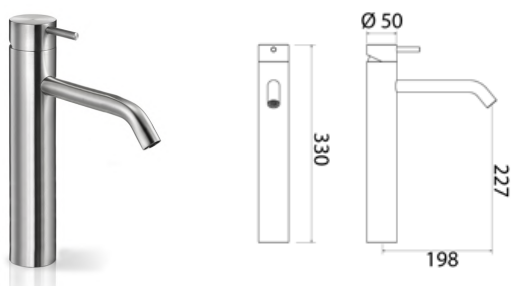

ONE011 Top-mounted mixer for basin

ONE011S	Satin	€ 650,91
ONE011L	Polish	€ 729,06
ONE011BKS	Satin black	€ 1.041,39
ONE011PGS	Satin rose gold	€ 1.041,39
ONE011LGS	Light gold satin	€ 1.041,39
ONE011GDS	Satin gold	€ 1.041,39
ONE011BKL	Black polish	€ 1.139,12
ONE011PGL	Polish rose gold	€ 1.139,12
ONE011LGL	Light gold polish	€ 1.139,12
ONE011GDL	Polish gold	€ 1.139,12