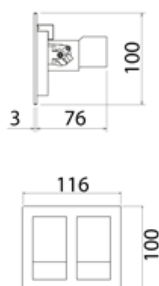

TEK101 Wall mounted set of 2 shut-off mixing valves

TEK101S	Satin	€ 1.130,42
TEK101L	Polish	€ 1.299,93
TEK101BKS	Satin black	€ 1.808,59
TEK101PGS	Satin rose gold	€ 1.808,59
TEK101LGS	Light gold satin	€ 1.808,59
TEK101GDS	Satin gold	€ 1.808,59
TEK101BKL	Black polish	€ 1.978,24
TEK101PGL	Polish rose gold	€ 1.978,24
TEK101LGL	Light gold polish	€ 1.978,24
TEK101GDL	Polish gold	€ 1.978,24
BOX006	Built-in part	€ 394,11

* Obligatory Built-In Part