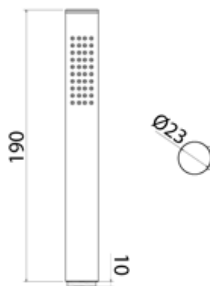

DOC001 Shower hand

DOC001S	Satin	€ 176,47
DOC001L	Polish	€ 203,00
DOC001BKS	Satin black	€ 282,32
DOC001PGS	Satin rose gold	€ 282,32
DOC001LGS	Light gold satin	€ 282,32
DOC001GDS	Satin gold	€ 282,32
DOC001BKL	Black polish	€ 308,85
DOC001PGL	Polish rose gold	€ 308,85
DOC001LGL	Light gold polish	€ 308,85
DOC001GDL	Polish gold	€ 308,85