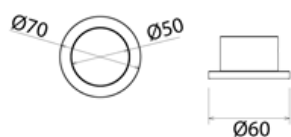

PUR204 Top mounted mono-control mixer for basin/bathtub

PUR204S	Satin	€ 544,77
PUR204L	Polish	€ 610,02
PUR204BKS	Satin black	€ 817,08
PUR204PGS	Satin rose gold	€ 817,08
PUR204LGS	Light gold satin	€ 817,08
PUR204GDS	Satin gold	€ 817,08
PUR204BKL	Black polish	€ 898,71
PUR204PGL	Polish rose gold	€ 898,71
PUR204LGL	Light gold polish	€ 898,71
PUR204GDL	Polish gold	€ 898,71