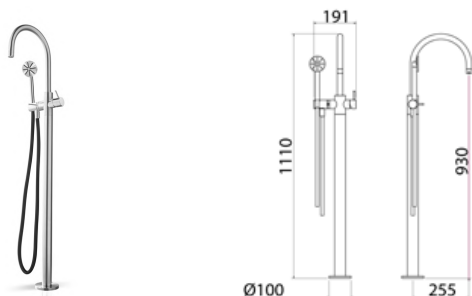

DEC072 Column mixer for bathtub with shower hand

DEC072S	Satin	€ 3.236,98
DEC072L	Polish	€ 3.722,59
DEC072BKS	Satin black	€ 5.178,97
DEC072PGS	Satin rose gold	€ 5.178,97
DEC072LGS	Light gold satin	€ 5.178,97
DEC072GDS	Satin gold	€ 5.178,97
DEC072BKL	Black polish	€ 5.664,57
DEC072PGL	Polish rose gold	€ 5.664,57
DEC072LGL	Light gold polish	€ 5.664,57
DEC072GDL	Polish gold	€ 5.664,57
BOX005	Built-in part	€ 448,92

* Obligatory Built-In Part