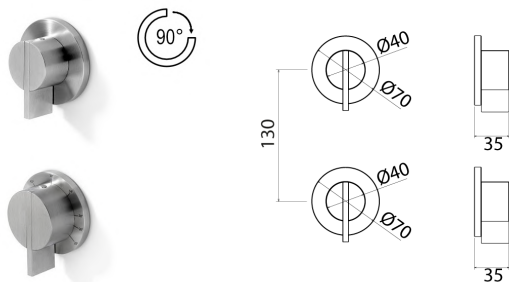

INS271 Thermostatic mixer with 1 open/close tap

INS271S	Satin	€ 705,86
INS271S.W	Satin with white insert	€ 832,45
INS271S.B	Satin with black insert	€ 832,45
INS271S.R	Satin with red insert	€ 832,45
INS271S.C	Satin with cedar yellow insert	€ 832,45
INS271S.A	Satin with light blue insert	€ 832,45
INS271L	Polish	€ 812,00
INS271L.W	Polish with white insert	€ 938,59
INS271L.B	Polish with black insert	€ 938,59
INS271L.R	Polish with red insert	€ 938,59
INS271L.C	Polish with grape green insert	€ 938,59
INS271L.A	Polish with light blue insert	€ 938,59
INS271BKS	Satin black	€ 1.164,64
INS271PGS	Satin rose gold	€ 1.164,64
INS271LGS	Light gold satin	€ 1.164,64
INS271GDS	Satin gold	€ 1.164,64
INS271BKL	Black polish	€ 1.339,51
INS271PGL	Polish rose gold	€ 1.339,51
INS271LGL	Light gold polish	€ 1.339,51
INS271GDL	Polish gold	€ 1.339,51
INC025	Built-in part	€ 1.051,69

* Obligatory Built-In Part

INSERT