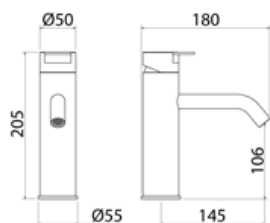

TOK002 Top-mounted mixer for basin

TOK002S	Satin	€ 900,89
TOK002L	Polish	€ 1.036,03
TOK002BKS	Satin black	€ 1.441,45
TOK002PGS	Satin rose gold	€ 1.441,45
TOK002LGS	Light gold satin	€ 1.441,45
TOK002GDS	Satin gold	€ 1.441,45
TOK002BKL	Black polish	€ 1.576,59
TOK002PGL	Polish rose gold	€ 1.576,59
TOK002LGL	Light gold polish	€ 1.576,59
TOK002GDL	Polish gold	€ 1.576,59