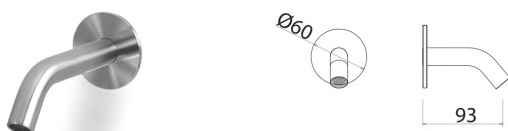

CAN233 Wall-mounted spout for washbasin

CAN233S	Satin	€ 249,40
CAN233L	Polish	€ 286,81
CAN233BKS	Satin black	€ 398,90
CAN233PGS	Satin rose gold	€ 398,90
CAN233LGS	Light gold satin	€ 398,90
CAN233GDS	Satin gold	€ 398,90
CAN233BKL	Black polish	€ 436,31
CAN233PGL	Polish rose gold	€ 436,31
CAN233LGL	Light gold polish	€ 436,31
CAN233GDL	Polish gold	€ 436,31
INC055	Built-in part	€ 204,02

* Optional Built-In Part