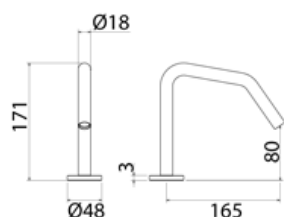

CAN022 Fixed top-mounted basin spout

CAN022S	Satin	€ 366,71
CAN022L	Polish	€ 421,52
CAN022BKS	Satin black	€ 586,53
CAN022PGS	Satin rose gold	€ 586,53
CAN022LGS	Light gold satin	€ 586,53
CAN022GDS	Satin gold	€ 586,53
CAN022BKL	Black polish	€ 641,63
CAN022PGL	Polish rose gold	€ 641,63
CAN022LGL	Light gold polish	€ 641,63
CAN022GDL	Polish gold	€ 641,63