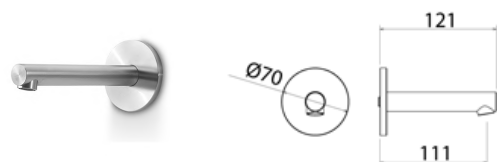

CAN153 Wall-mouted spout for washbasin

CAN153S	Satin	€ 238,24
CAN153L	Polish	€ 273,91
CAN153BKS	Satin black	€ 381,06
CAN153PGS	Satin rose gold	€ 381,06
CAN153LGS	Light gold satin	€ 381,06
CAN153GDS	Satin gold	€ 381,06
CAN153BKL	Black polish	€ 416,73
CAN153PGL	Polish rose gold	€ 416,73
CAN153LGL	Light gold polish	€ 416,73
CAN153GDL	Polish gold	€ 416,73
INC055	Built-in part	€ 204,02

* Optional Built-In Part