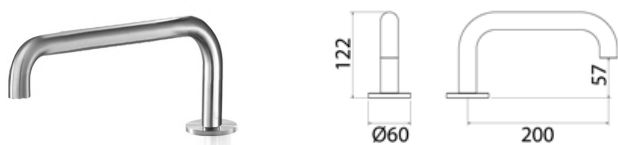

CAN208 Top-mounted bathtub spout

CAN208S	Satin	€ 402,52
CAN208L	Polish	€ 462,99
CAN208BKBS	Satin black	€ 644,09
CAN208PGS	Satin rose gold	€ 644,09
CAN208LGS	Light gold satin	€ 644,09
CAN208GDS	Satin gold	€ 644,09
CAN208BKL	Black polish	€ 704,41
CAN208PGL	Polish rose gold	€ 704,41
CAN208LGL	Light gold polish	€ 704,41
CAN208GDL	Polish gold	€ 704,41