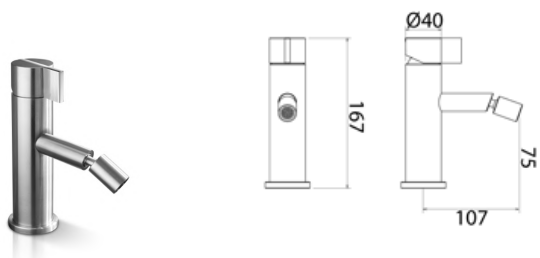

INS020 Mixer for bidet

INS020S	Satin	€ 620,17
INS020S.W	Satin with white insert	€ 668,16
INS020S.B	Satin with black insert	€ 668,16
INS020S.R	Satin with red insert	€ 668,16
INS020S.C	Satin with cedar yellow insert	€ 668,16
INS020S.A	Satin with light blue insert	€ 668,16
INS020L	Polish	€ 713,11
INS020L.W	Polish with white insert	€ 768,21
INS020L.B	Polish with black insert	€ 768,21
INS020L.R	Polish with red insert	€ 768,21
INS020L.C	Polish with grape green insert	€ 768,21
INS020L.A	Polish with light blue insert	€ 768,21
INS020BKS	Satin black	€ 992,09
INS020PGS	Satin rose gold	€ 992,09
INS020LGS	Light gold satin	€ 992,09
INS020GDS	Satin gold	€ 992,09
INS020BKL	Black polish	€ 1.085,04
INS020PGL	Polish rose gold	€ 1.085,04
INS020LGL	Light gold polish	€ 1.085,04
INS020GDL	Polish gold	€ 1.085,04