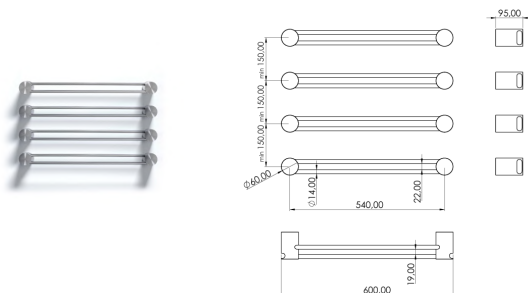

TWI004 Electric towel warmer L.600 mm

TWI004S	Satin	€ 4.237,48
TWI004L	Polish	€ 4.916,08
TWI004BKS	Satin black	€ 6.356,22
TWI004PGS	Satin rose gold	€ 6.356,22
TWI004LGS	Light gold satin	€ 6.356,22
TWI004GDS	Satin gold	€ 6.356,22
TWI004BKL	Black polish	€ 7.372,67
TWI004PGL	Polish rose gold	€ 7.372,67
TWI004LGL	Light gold polish	€ 7.372,67
TWI004GDL	Polish gold	€ 7.372,67
INC154	Built-in part (4 X INC151)	€ 555,06

* Obligatory Built-In Part