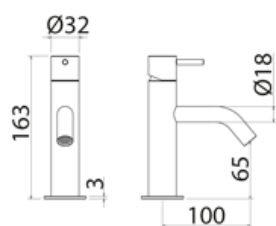

DEC301 Top-mounted mixer for basin

DEC301S	Satin	€ 424,85
DEC301L	Polish	€ 488,51
DEC301BKS	Satin black	€ 679,76
DEC301PGS	Satin rose gold	€ 679,76
DEC301LGS	Light gold satin	€ 679,76
DEC301GDS	Satin gold	€ 679,76
DEC301BKL	Black polish	€ 743,42
DEC301PGL	Polish rose gold	€ 743,42
DEC301LGL	Light gold polish	€ 743,42
DEC301GDL	Polish gold	€ 743,42