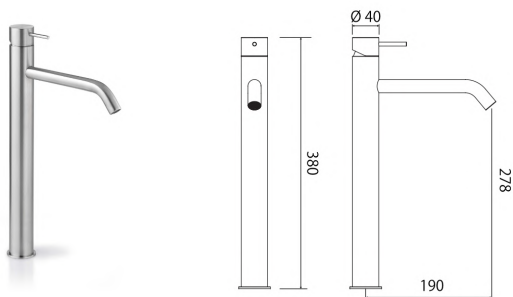

LOP011 Top-mounted mixer for basin

LOP011S	Satin	€ 646,99
LOP011L	Polish	€ 731,38
LOP011BKS	Satin black	€ 1.087,36
LOP011PGS	Satin rose gold	€ 1.087,36
LOP011LGS	Light gold satin	€ 1.087,36
LOP011GDS	Satin gold	€ 1.087,36
LOP011BKL	Black polish	€ 1.206,40
LOP011PGL	Polish rose gold	€ 1.206,40
LOP011LGL	Light gold polish	€ 1.206,40
LOP011GDL	Polish gold	€ 1.206,40