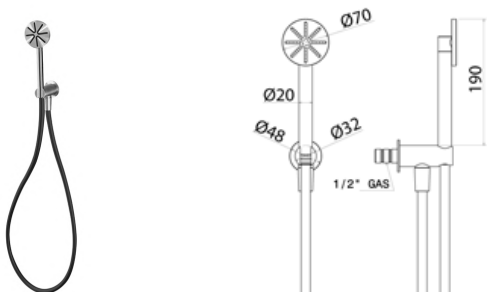

DEC452 Shower-hand with water connection and hose

DEC452S	Satin	€ 674,83
DEC452L	Polish	€ 776,04
DEC452BKS	Satin black	€ 1.079,82
DEC452PGS	Satin rose gold	€ 1.079,82
DEC452LGS	Light gold satin	€ 1.079,82
DEC452GDS	Satin gold	€ 1.079,82
DEC452BKL	Black polish	€ 1.181,03
DEC452PGL	Polish rose gold	€ 1.181,03
DEC452LGL	Light gold polish	€ 1.181,03
DEC452GDL	Polish gold	€ 1.181,03
INC055	Built-in part	€ 204,02

* Optional Built-In Part