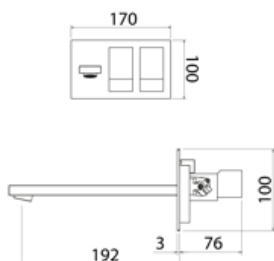

TEK036 Wall-mounted mixer for basin

TEK036S	Satin	€ 1.241,78
TEK036L	Polish	€ 1.427,96
TEK036BKS	Satin black	€ 1.986,65
TEK036PGS	Satin rose gold	€ 1.986,65
TEK036LGS	Light gold satin	€ 1.986,65
TEK036GDS	Satin gold	€ 1.986,65
TEK036BKL	Black polish	€ 2.172,97
TEK036PGL	Polish rose gold	€ 2.172,97
TEK036LGL	Light gold polish	€ 2.172,97
TEK036GDL	Polish gold	€ 2.172,97
BOX003	Built-in part	€ 356,41

* Obligatory Built-In Part