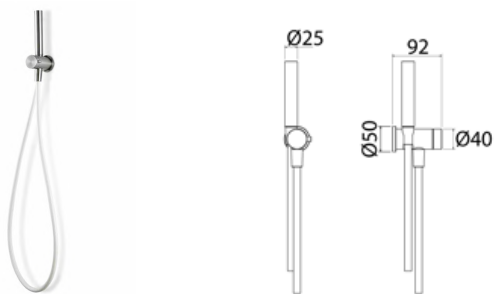

DOC015 Hygienic shower-hand for bidet with safety valve, wall-bracket and water connection - ONLY COLD WATER

DOC015S	Satin	€ 541,29
DOC015L	Polish	€ 622,63
DOC015BKS	Satin black	€ 866,09
DOC015PGS	Satin rose gold	€ 866,09
DOC015LGS	Light gold satin	€ 866,09
DOC015GDS	Satin gold	€ 866,09
DOC015BKL	Black polish	€ 947,29
DOC015PGL	Polish rose gold	€ 947,29
DOC015LGL	Light gold polish	€ 947,29
DOC015GDL	Polish gold	€ 947,29
INC055	Built-in part	€ 204,02

* Optional Built-In Part