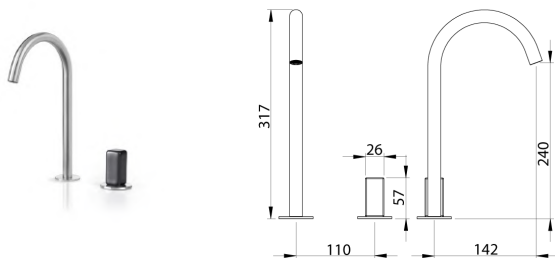

IOI103 Two-hole mixer for washbasin with spout

IOI103S.105	Satin with black matt ceramic handle	€ 979,77
IOI103S.100	Satin with white brilliant ceramic handle	€ 979,77
IOI103S.101	Satin with white matt ceramic handle	€ 979,77
IOI103S.104	Satin with black brilliant ceramic handle	€ 979,77
IOI103S.125	Satin with red brilliant ceramic handle	€ 979,77
IOI103L.100	Polished with white brilliant ceramic handle	€ 1.126,94
IOI103L.101	Polished with white matt ceramic handle	€ 1.126,94
IOI103L.104	Polished with black brilliant ceramic handle	€ 1.126,94
IOI103L.105	Polished with black matt ceramic handle	€ 1.126,94
IOI103L.125	Polished with red brilliant ceramic handle	€ 1.126,94
IOI103BKS.100	Black satin with white brilliant ceramic handle	€ 1.616,75
IOI103BKS.101	Black satin with white matt ceramic handle	€ 1.616,75
IOI103BKS.104	Black satin with black brilliant ceramic handle	€ 1.616,75
IOI103BKS.105	Black satin with black matt ceramic handle	€ 1.616,75
IOI103BKS.125	Black satin with red brilliant ceramic handle	€ 1.616,75
IOI103PGS.100	Satin rose gold with white brilliant ceramic handle	€ 1.616,75
IOI103PGS.101	Satin rose gold with white matt ceramic handle	€ 1.616,75
IOI103PGS.104	Satin rose gold with black brilliant ceramic handle	€ 1.616,75
IOI103PGS.105	Satin rose gold with black matt ceramic handle	€ 1.616,75
IOI103PGS.125	Satin rose gold with red brilliant ceramic handle	€ 1.616,75
IOI103LGS.100	Satin light gold with white brilliant ceramic handle	€ 1.616,75
IOI103LGS.101	Satin light gold with white matt ceramic handle	€ 1.616,75
IOI103LGS.104	Satin light gold with black brilliant ceramic handle	€ 1.616,75
IOI103LGS.105	Satin light gold with black matt ceramic handle	€ 1.616,75
IOI103LGS.125	Satin light gold with red brilliant ceramic handle	€ 1.616,75
IOI103GDS.100	Satin gold with white brilliant ceramic handle	€ 1.616,75
IOI103GDS.101	Satin gold with white matt ceramic handle	€ 1.616,75
IOI103GDS.104	Satin gold with black brilliant ceramic handle	€ 1.616,75
IOI103GDS.105	Satin gold with black matt ceramic handle	€ 1.616,75
IOI103GDS.125	Satin gold with red brilliant ceramic handle	€ 1.616,75
IOI103BKL.100	Black polished with white brilliant ceramic handle	€ 1.858,32
IOI103BKL.101	Black polished with white matt ceramic handle	€ 1.858,32
IOI103BKL.104	Black polished with black brilliant ceramic handle	€ 1.858,32
IOI103BKL.105	Black polished with black matt ceramic handle	€ 1.858,32
IOI103BKL.125	Black polished with red brilliant ceramic handle	€ 1.858,32
IOI103PGL.100	Polished rose gold with white brilliant ceramic handle	€ 1.858,32
IOI103PGL.101	Polished rose gold with white matt ceramic handle	€ 1.858,32
IOI103PGL.104	Polished rose gold with black brilliant ceramic handle	€ 1.858,32
IOI103PGL.105	Polished rose gold with black matt ceramic handle	€ 1.858,32
IOI103PGL.125	Polished rose gold with red brilliant ceramic handle	€ 1.858,32
IOI103LGL.100	Polished light gold with white brilliant ceramic handle	€ 1.858,32
IOI103LGL.101	Polished light gold with white matt ceramic handle	€ 1.858,32
IOI103LGL.104	Polished light gold with black brilliant ceramic handle	€ 1.858,32
IOI103LGL.105	Polished light gold with black matt ceramic handle	€ 1.858,32
IOI103LGL.125	Polished light gold with red brilliant ceramic handle	€ 1.858,32
IOI103GDL.100	Polished gold with white brilliant ceramic handle	€ 1.858,32
IOI103GDL.101	Polished gold with white matt ceramic handle	€ 1.858,32
IOI103GDL.104	Polished gold with black brilliant ceramic handle	€ 1.858,32
IOI103GDL.105	Polished gold with black matt ceramic handle	€ 1.858,32
IOI103GDL.125	Polished gold with red brilliant ceramic handle	€ 1.858,32