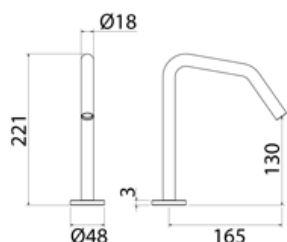

CAN023 Fixed top-mounted basin spout

CAN023S	Satin	€ 380,34
CAN023L	Polish	€ 437,32
CAN023BKS	Satin black	€ 608,42
CAN023PGS	Satin rose gold	€ 608,42
CAN023LGS	Light gold satin	€ 608,42
CAN023GDS	Satin gold	€ 608,42
CAN023BKL	Black polish	€ 665,55
CAN023PGL	Polish rose gold	€ 665,55
CAN023LGL	Light gold polish	€ 665,55
CAN023GDL	Polish gold	€ 665,55