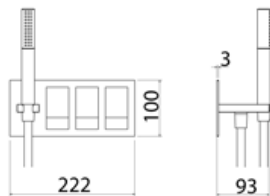

TEK200 Bathtub/shower wall-mounted tap set with mixer and 2 way diverter

TEK200S	Satin	€ 1.835,99
TEK200L	Polish	€ 2.111,49
TEK200BKS	Satin black	€ 2.937,70
TEK200PGS	Satin rose gold	€ 2.937,70
TEK200LGS	Light gold satin	€ 2.937,70
TEK200GDS	Satin gold	€ 2.937,70
TEK200BKL	Black polish	€ 3.213,06
TEK200PGL	Polish rose gold	€ 3.213,06
TEK200LGL	Light gold polish	€ 3.213,06
TEK200GDL	Polish gold	€ 3.213,06
BOX007	Built-in part	€ 483,14

* Obligatory Built-In Part