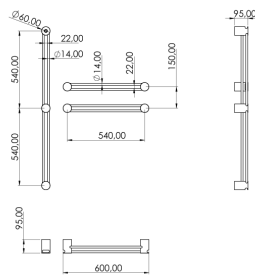

TWI116 Electric towel warmer L.600 mm and L.1140 with power button

TWI116S	Satin	€ 4.759,34
TWI116L	Polish	€ 5.520,88
TWI116BKS	Satin black	€ 7.377,17
TWI116PGS	Satin rose gold	€ 7.377,17
TWI116LGS	Light gold satin	€ 7.377,17
TWI116GDS	Satin gold	€ 7.377,17
TWI116BKL	Black polish	€ 8.557,90
TWI116PGL	Polish rose gold	€ 8.557,90
TWI116LGL	Light gold polish	€ 8.557,90
TWI116GDL	Polish gold	€ 8.557,90
INC153	Built-in part (2 X INC151)	€ 416,30

* Obligatory Built-In Part