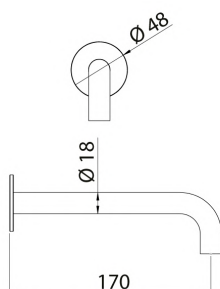

CAN166 Wall-mouted spout for washbasin

CAN166S	Satin	€ 255,78
CAN166L	Polish	€ 294,06
CAN166BKS	Satin black	€ 409,34
CAN166PGS	Satin rose gold	€ 409,34
CAN166LGS	Light gold satin	€ 409,34
CAN166GDS	Satin gold	€ 409,34
CAN166BKL	Black polish	€ 447,62
CAN166PGL	Polish rose gold	€ 447,62
CAN166LGL	Light gold polish	€ 447,62
CAN166GDL	Polish gold	€ 447,62
INC055	Built-in part	€ 204,02

* Optional Built-In Part