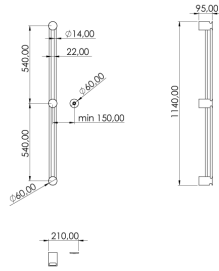

TWI055 Electric towel warmer L.1140 mm with remote power button

TWI055S	Satin	€ 2.075,10
TWI055L	Polish	€ 2.406,86
TWI055BKS	Satin black	€ 3.320,65
TWI055PGS	Satin rose gold	€ 3.319,20
TWI055LGS	Light gold satin	€ 3.319,20
TWI055GDS	Satin gold	€ 3.319,20
TWI055BKL	Black polish	€ 3.851,49
TWI055PGL	Polish rose gold	€ 3.851,49
TWI055LGL	Light gold polish	€ 3.851,49
TWI055GDL	Polish gold	€ 3.851,49
INC152	Built-in part (2 X INC151)	€ 277,53

* Obligatory Built-In Part