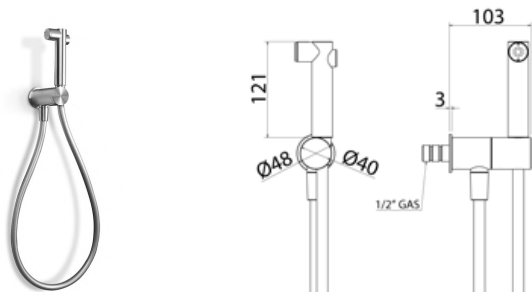

DOC016 Water-jet toilet cleaner with safety valve, wall-bracket and water connection

DOC016S	Satin	€ 710,94
DOC016L	Polish	€ 817,51
DOC016BKS	Satin black	€ 1.137,24
DOC016PGS	Satin rose gold	€ 1.137,24
DOC016LGS	Light gold satin	€ 1.137,24
DOC016GDS	Satin gold	€ 1.137,24
DOC016BKL	Black polish	€ 1.243,81
DOC016PGL	Polish rose gold	€ 1.243,81
DOC016LGL	Light gold polish	€ 1.243,81
DOC016GDL	Polish gold	€ 1.243,81
INC055	Built-in part	€ 204,02

* Optional Built-In Part