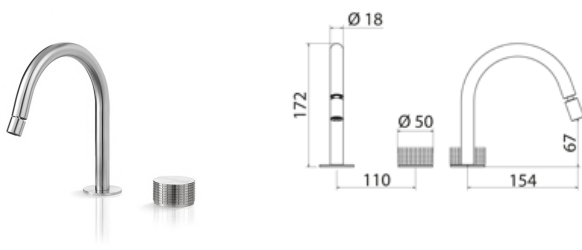

KRO120 Two-hole mixer for bidet with spout

KRO120S	Satin	€ 1.017,32
KRO120L	Polish	€ 1.170,01
KRO120BKS	Satin black	€ 1.577,02
KRO120PGS	Satin rose gold	€ 1.577,02
KRO120LGS	Light gold satin	€ 1.577,02
KRO120GDS	Satin gold	€ 1.577,02
KRO120BKL	Black polish	€ 1.729,56
KRO120PGL	Polish rose gold	€ 1.729,56
KRO120LGL	Light gold polish	€ 1.729,56
KRO120GDL	Polish gold	€ 1.729,56