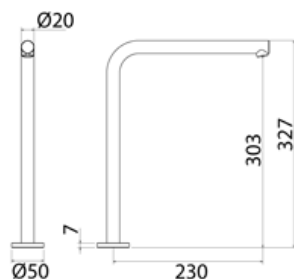

CAN032 Fixed top-mounted basin spout

CAN032S	Satin	€ 438,63
CAN032L	Polish	€ 504,31
CAN032BKS	Satin black	€ 701,66
CAN032PGS	Satin rose gold	€ 701,66
CAN032LGS	Light gold satin	€ 701,66
CAN032GDS	Satin gold	€ 701,66
CAN032BKL	Black polish	€ 767,34
CAN032PGL	Polish rose gold	€ 767,34
CAN032LGL	Light gold polish	€ 767,34
CAN032GDL	Polish gold	€ 767,34