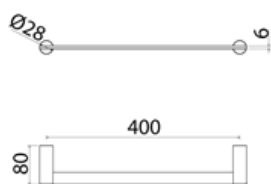

INS506 Towel-rail 400 mm

INS506S	Satin	€ 346,12
INS506L	Polish	€ 398,03
INS506BKS	Satin black	€ 553,61
INS506PGS	Satin rose gold	€ 553,61
INS506LGS	Light gold satin	€ 553,61
INS506GDS	Satin gold	€ 553,61
INS506BKL	Black polish	€ 605,52
INS506PGL	Polish rose gold	€ 605,52
INS506LGL	Light gold polish	€ 605,52
INS506GDL	Polish gold	€ 605,52