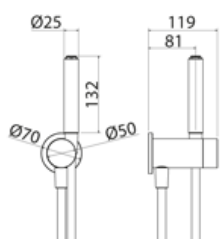

PUR111 Wall-mounted tap set for bathtub/shower with hand-shower

PUR111S	Satin	€ 1.027,76
PUR111L	Polish	€ 1.151,01
PUR111BKS	Satin black	€ 1.541,50
PUR111PGS	Satin rose gold	€ 1.541,50
PUR111LGS	Light gold satin	€ 1.541,50
PUR111GDS	Satin gold	€ 1.541,50
PUR111BKL	Black polish	€ 1.695,63
PUR111PGL	Polish rose gold	€ 1.695,63
PUR111LGL	Light gold polish	€ 1.695,63
PUR111GDL	Polish gold	€ 1.695,63
INC001	Built-in part	€ 186,76

* Obligatory Built-In Part