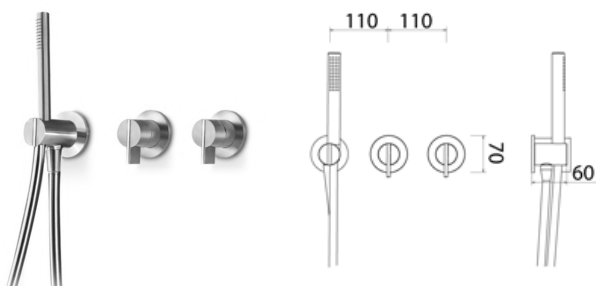

INS221L.R	Polish with red insert	€ 1.490,02
INS221L.C	Polish with grape green insert	€ 1.490,02
INS221L.A	Polish with light blue insert	€ 1.490,02
INS221BKS	Satin black	€ 1.901,82
INS221PGS	Satin rose gold	€ 1.901,82
INS221LGS	Light gold satin	€ 1.901,82
INS221GDS	Satin gold	€ 1.901,82
INS221BKL	Black polish	€ 2.080,03
INS221PGL	Polish rose gold	€ 2.080,03
INS221LGL	Light gold polish	€ 2.080,03
INS221GDL	Polish gold	€ 2.080,03
BOX001	Built-in part	€ 334,08

* Obligatory Built-In Part

INS311 Bathtub / shower tap set with shower hand

INS311S	Satin	€ 805,04
INS311S.W	Satin with white insert	€ 868,41
INS311S.B	Satin with black insert	€ 868,41
INS311S.R	Satin with red insert	€ 868,41
INS311S.C	Satin with cedar yellow insert	€ 868,41
INS311S.A	Satin with light blue insert	€ 868,41
INS311L	Polish	€ 925,83
INS311L.W	Polish with white insert	€ 998,62
INS311L.B	Polish with black insert	€ 998,62
INS311L.R	Polish with red insert	€ 998,62
INS311L.C	Polish with grape green insert	€ 998,62
INS311L.A	Polish with light blue insert	€ 998,62
INS311BKS	Satin black	€ 1.288,04
INS311PGS	Satin rose gold	€ 1.288,04
INS311LGS	Light gold satin	€ 1.288,04
INS311GDS	Satin gold	€ 1.288,04
INS311BKL	Black polish	€ 1.408,68
INS311PGL	Polish rose gold	€ 1.408,68
INS311LGL	Light gold polish	€ 1.408,68
INS311GDL	Polish gold	€ 1.408,68
INC305	Built-in part	€ 745,16

* Obligatory Built-In Part