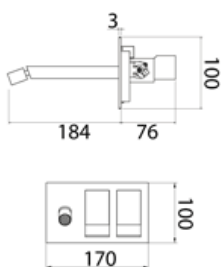

\* Obligatory Built-In Part

**TOK022** Wall-mounted mixer for bidet

<b>TOK022S</b>	Satin	€ 1.125,35
<b>TOK022L</b>	Polish	€ 1.294,13
<b>TOK022BKS</b>	Satin black	€ 1.800,47
<b>TOK022PGS</b>	Satin rose gold	€ 1.800,47
<b>TOK022LGS</b>	Light gold satin	€ 1.800,47
<b>TOK022GDS</b>	Satin gold	€ 1.800,47
<b>TOK022BKL</b>	Black polish	€ 1.969,25
<b>TOK022PGL</b>	Polish rose gold	€ 1.969,25
<b>TOK022LGL</b>	Light gold polish	€ 1.969,25
<b>TOK022GDL</b>	Polish gold	€ 1.969,25
<b>BOX003</b>	<b>Built-in part</b>	<b>€ 356,41</b>