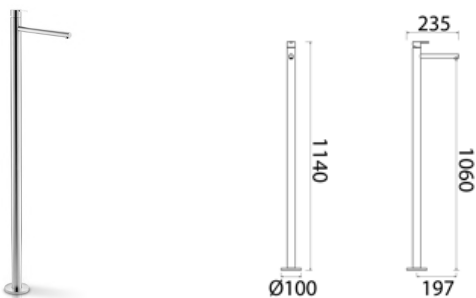

STY060 Freestanding mixer for basin

STY060S	Satin	€ 1.003,84
STY060L	Polish	€ 1.154,35
STY060BKS	Satin black	€ 1.605,88
STY060PGS	Satin rose gold	€ 1.605,88
STY060LGS	Light gold satin	€ 1.605,88
STY060GDS	Satin gold	€ 1.605,88
STY060BKL	Black polish	€ 1.756,39
STY060PGL	Polish rose gold	€ 1.756,39
STY060LGL	Light gold polish	€ 1.756,39
STY060GDL	Polish gold	€ 1.756,39
BOX005	Built-in part	€ 448,92

* Obligatory Built-In Part