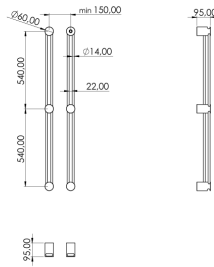

TWI112 Electric towel warmer L.1140 mm with power button

TWI112S	Satin	€ 3.854,54
TWI112L	Polish	€ 4.471,22
TWI112BKS	Satin black	€ 6.167,72
TWI112PGS	Satin rose gold	€ 6.167,72
TWI112LGS	Light gold satin	€ 6.167,72
TWI112GDS	Satin gold	€ 6.167,72
TWI112BKL	Black polish	€ 7.154,01
TWI112PGL	Polish rose gold	€ 7.154,01
TWI112LGL	Light gold polish	€ 7.154,01
TWI112GDL	Polish gold	€ 7.154,01
INC152	Built-in part (2 X INC151)	€ 277,53

* Obligatory Built-In Part