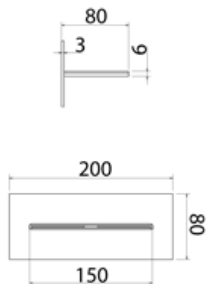

SOF080 Waterfall spout for washbasin

SOF080S	Satin	€ 880,44
SOF080L	Polish	€ 1.012,54
SOF080BKS	Satin black	€ 1.408,53
SOF080PGS	Satin rose gold	€ 1.408,53
SOF080LGS	Light gold satin	€ 1.408,53
SOF080GDS	Satin gold	€ 1.408,53
SOF080BKL	Black polish	€ 1.540,63
SOF080PGL	Polish rose gold	€ 1.540,63
SOF080LGL	Light gold polish	€ 1.540,63
SOF080GDL	Polish gold	€ 1.540,63

SOF085 Waterfall spout for bathtub