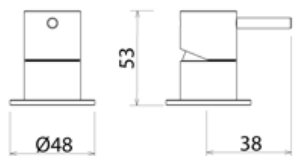

DEC106 Top mounted mono-control mixer

DEC106S	Satin	€ 414,56
DEC106L	Polish	€ 476,76
DEC106BKS	Satin black	€ 663,23
DEC106PGS	Satin rose gold	€ 663,23
DEC106LGS	Light gold satin	€ 663,23
DEC106GDS	Satin gold	€ 663,23
DEC106BKL	Black polish	€ 725,44
DEC106PGL	Polish rose gold	€ 725,44
DEC106LGL	Light gold polish	€ 725,44
DEC106GDL	Polish gold	€ 725,44