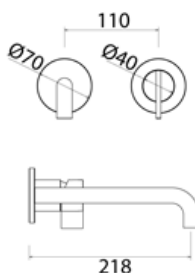

INS341 Wall-mounted mixer for basin

INS341S	Satin	€ 352,93
INS341S.W	Satin with white insert	€ 416,30
INS341S.B	Satin with black insert	€ 416,30
INS341S.R	Satin with red insert	€ 416,30
INS341S.C	Satin with cedar yellow insert	€ 416,30
INS341S.A	Satin with light blue insert	€ 416,30
INS341L	Polish	€ 405,86
INS341L.W	Polish with white insert	€ 478,65
INS341L.B	Polish with black insert	€ 478,65