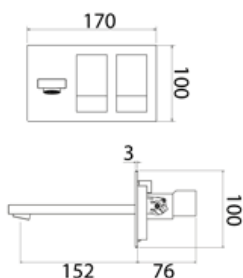

TEK031 Wall-mounted mixer for basin

TEK031S	Satin	€ 1.209,16
TEK031L	Polish	€ 1.390,55
TEK031BKS	Satin black	€ 1.934,74
TEK031PGS	Satin rose gold	€ 1.934,74
TEK031LGS	Light gold satin	€ 1.934,74
TEK031GDS	Satin gold	€ 1.934,74
TEK031BKL	Black polish	€ 2.116,13
TEK031PGL	Polish rose gold	€ 2.116,13
TEK031LGL	Light gold polish	€ 2.116,13
TEK031GDL	Polish gold	€ 2.116,13
BOX003	Built-in part	€ 356,41

* Obligatory Built-In Part