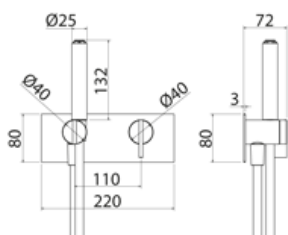

INS220 Mixer for bathtub / shower with shower hand

INS220S	Satin	€ 1.055,02
INS220S.W	Satin with white insert	€ 1.150,14
INS220S.B	Satin with black insert	€ 1.150,14
INS220S.R	Satin with red insert	€ 1.150,14
INS220S.C	Satin with cedar yellow insert	€ 1.150,14
INS220S.A	Satin with light blue insert	€ 1.150,14
INS220L	Polish	€ 1.213,36
INS220L.W	Polish with white insert	€ 1.322,55
INS220L.B	Polish with black insert	€ 1.322,55
INS220L.R	Polish with red insert	€ 1.322,55
INS220L.C	Polish with grape green insert	€ 1.322,55
INS220L.A	Polish with light blue insert	€ 1.322,55
INS220BKS	Satin black	€ 1.688,09
INS220PGS	Satin rose gold	€ 1.688,09
INS220LGS	Light gold satin	€ 1.688,09
INS220GDS	Satin gold	€ 1.688,09
INS220BKL	Black polish	€ 1.846,29
INS220PGL	Polish rose gold	€ 1.846,29
INS220LGL	Light gold polish	€ 1.846,29
INS220GDL	Polish gold	€ 1.846,29
BOX001	Built-in part	€ 334,08

* Obligatory Built-In Part