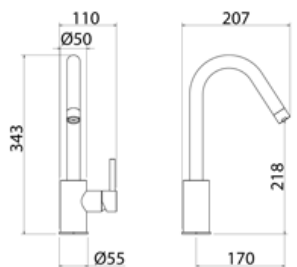

KCH003 Mixer tap for kitchen

KCH003S	Satin	€ 731,38
KCH003L	Polish	€ 819,25
KCH003BKS	Satin black	€ 1.170,30
KCH003PGS	Satin rose gold	€ 1.170,30
KCH003LGS	Light gold satin	€ 1.170,30
KCH003GDS	Satin gold	€ 1.170,30
KCH003BKL	Black polish	€ 1.279,92
KCH003PGL	Polish rose gold	€ 1.279,92
KCH003LGL	Light gold polish	€ 1.279,92
KCH003GDL	Polish gold	€ 1.279,92