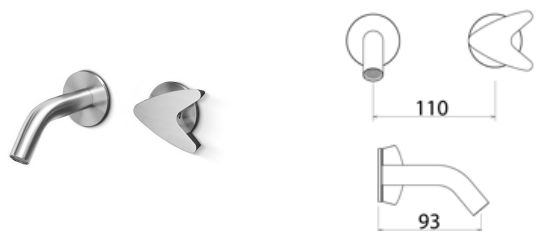

ARW140 Wall-mounted mixer for basin

ARW140S	Satin	€ 527,51
ARW140L	Polish	€ 590,88
ARW140BKS	Satin black	€ 791,27
ARW140PGS	Satin rose gold	€ 791,27
ARW140LGS	Light gold satin	€ 791,27
ARW140GDS	Satin gold	€ 791,27
ARW140BKL	Black polish	€ 870,44
ARW140PGL	Polish rose gold	€ 870,44
ARW140LGL	Light gold polish	€ 870,44
ARW140GDL	Polish gold	€ 870,44
INC040	Built-in part	€ 596,24

* Obligatory Built-In Part