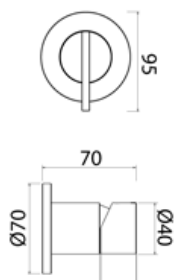

INS411 Wall-mounted mono-control mixer

INS411S	Satin	€ 214,17
INS411S.W	Satin with white insert	€ 277,53
INS411S.B	Satin with black insert	€ 277,53
INS411S.R	Satin with red insert	€ 277,53
INS411S.C	Satin with cedar yellow insert	€ 277,53
INS411S.A	Satin with light blue insert	€ 277,53
INS411L	Polish	€ 289,57
INS411L.W	Polish with white insert	€ 363,23
INS411L.B	Polish with black insert	€ 363,23
INS411L.R	Polish with red insert	€ 363,23
INS411L.C	Polish with grape green insert	€ 363,23
INS411L.A	Polish with light blue insert	€ 363,23
INS411BKS	Satin black	€ 517,36
INS411PGS	Satin rose gold	€ 517,36
INS411LGS	Light gold satin	€ 517,36
INS411GDS	Satin gold	€ 517,36
INS411BKL	Black polish	€ 592,76
INS411PGL	Polish rose gold	€ 884,21
INS411LGL	Light gold polish	€ 592,76
INS411GDL	Polish gold	€ 592,76
INC008	Built-in part	€ 291,31

* Obligatory Built-In Part

INSERT