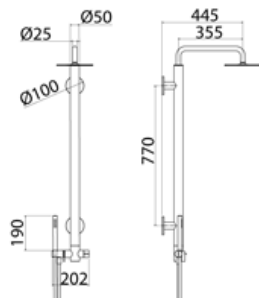

INS050 Shower set with shower hand (Shower head not included)

INS050S	Satin	€ 3.108,51
INS050S.W	Satin with white insert	€ 3.319,20
INS050S.B	Satin with black insert	€ 3.319,20
INS050S.R	Satin with red insert	€ 3.319,20
INS050S.C	Satin with cedar yellow insert	€ 3.319,20
INS050S.A	Satin with light blue insert	€ 3.319,20
INS050L	Polish	€ 3.574,83
INS050L.W	Polish with white insert	€ 3.816,98
INS050L.B	Polish with black insert	€ 3.816,98
INS050L.R	Polish with red insert	€ 3.816,98
INS050L.C	Polish with grape green insert	€ 3.816,98
INS050L.A	Polish with light blue insert	€ 3.816,98
INS050BKS	Satin black	€ 4.973,65
INS050PGS	Satin rose gold	€ 4.973,65
INS050LGS	Light gold satin	€ 4.973,65
INS050GDS	Satin gold	€ 4.973,65
INS050BKL	Black polish	€ 5.439,82
INS050PGL	Polish rose gold	€ 5.439,82
INS050LGL	Light gold polish	€ 5.439,82
INS050GDL	Polish gold	€ 5.439,82
BOX005	Built-in part	€ 448,92

* Obligatory Built-In Part