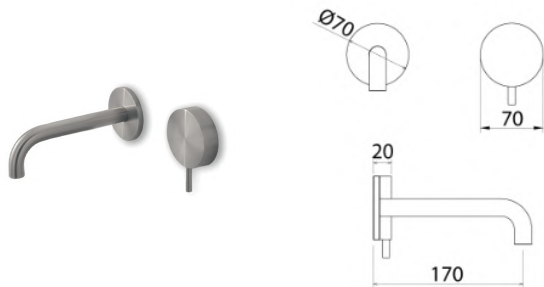

RND048 Wall-mounted mixer for basin

RND048S	Satin	€ 978,03
RND048L	Polish	€ 1.095,33
RND048BKS	Satin black	€ 1.467,11
RND048PGS	Satin rose gold	€ 1.467,11
RND048LGS	Light gold satin	€ 1.467,11
RND048GDS	Satin gold	€ 1.467,11
RND048BKL	Black polish	€ 1.613,56
RND048PGL	Polish rose gold	€ 1.613,56
RND048LGL	Light gold polish	€ 1.613,56
RND048GDL	Polish gold	€ 1.613,56
INC066	Built-in part	€ 553,32

* Obligatory Built-In Part