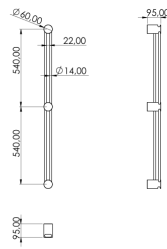

TWI005 Electric towel warmer L.1140 mm

TWI005S	Satin	€ 1.779,44
TWI005L	Polish	€ 2.064,51
TWI005BKS	Satin black	€ 2.847,22
TWI005PGS	Satin rose gold	€ 2.847,22
TWI005LGS	Light gold satin	€ 2.847,22
TWI005GDS	Satin gold	€ 2.847,22
TWI005BKL	Black polish	€ 3.302,52
TWI005PGL	Polish rose gold	€ 3.302,52
TWI005LGL	Light gold polish	€ 3.302,52
TWI005GDL	Polish gold	€ 3.302,52
INC151	Built-in part	€ 138,77

* Obligatory Built-In Part