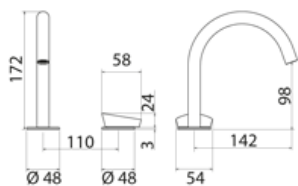

ARW101 Two-hole mixer for washbasin with spout

ARW101S	Satin	€ 832,45
ARW101L	Polish	€ 932,35
ARW101BKS	Satin black	€ 1.248,74
ARW101PGS	Satin rose gold	€ 1.248,74
ARW101LGS	Light gold satin	€ 1.248,74
ARW101GDS	Satin gold	€ 1.248,74
ARW101BKL	Black polish	€ 1.373,59
ARW101PGL	Polish rose gold	€ 1.373,59
ARW101LGL	Light gold polish	€ 1.373,59
ARW101GDL	Polish gold	€ 1.373,59