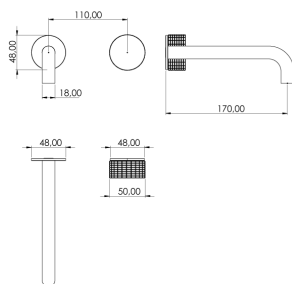

KRO146 Wall-mounted mixer for basin

KRO146S	Satin	€ 420,79
KRO146L	Polish	€ 484,16
KRO146BKS	Satin black	€ 653,08
KRO146PGS	Satin rose gold	€ 653,08
KRO146LGS	Light gold satin	€ 653,08
KRO146GDS	Satin gold	€ 653,08
KRO146BKL	Black polish	€ 714,85
KRO146PGL	Polish rose gold	€ 714,85
KRO146LGL	Light gold polish	€ 714,85
KRO146GDL	Polish gold	€ 714,85
INC040	Built-in part	€ 596,24

* Obligatory Built-In Part