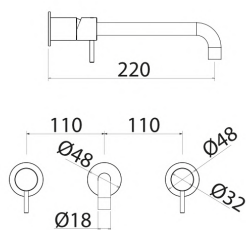

DEC357 Wall mounted set of 2 individual taps with spout

DEC357S	Satin	€ 389,18
DEC357L	Polish	€ 447,91
DEC357BKS	Satin black	€ 603,20
DEC357PGS	Satin rose gold	€ 603,20
DEC357LGS	Light gold satin	€ 603,20
DEC357GDS	Satin gold	€ 603,20
DEC357BKL	Black polish	€ 662,07
DEC357PGL	Polish rose gold	€ 662,07
DEC357LGL	Light gold polish	€ 662,07
DEC357GDL	Polish gold	€ 662,07
INC041	Built-in part	€ 620,17

* Obligatory Built-In Part