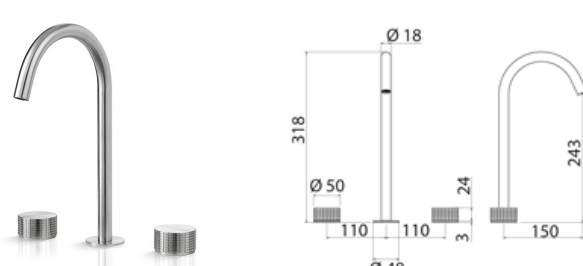

KRO203 Three-hole mixer for washbasin with spout

KRO203S	Satin	€ 1.555,27
KRO203L	Polish	€ 1.788,43
KRO203BKS	Satin black	€ 2.410,48
KRO203PGS	Satin rose gold	€ 2.410,48
KRO203LGS	Light gold satin	€ 2.410,48
KRO203GDS	Satin gold	€ 2.410,48
KRO203BKL	Black polish	€ 2.643,79
KRO203PGL	Polish rose gold	€ 2.643,79
KRO203LGL	Light gold polish	€ 2.643,79
KRO203GDL	Polish gold	€ 2.643,79