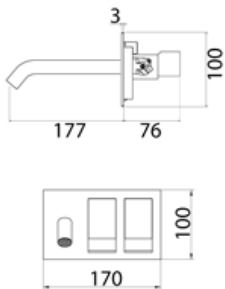

TOK032 Wall-mounted mixer for basin

TOK032S	Satin	€ 1.115,05
TOK032L	Polish	€ 1.282,38
TOK032BKS	Satin black	€ 1.784,08
TOK032PGS	Satin rose gold	€ 1.784,08
TOK032LGS	Light gold satin	€ 1.784,08
TOK032GDS	Satin gold	€ 1.784,08
TOK032BKL	Black polish	€ 1.951,27
TOK032PGL	Polish rose gold	€ 1.951,27
TOK032LGL	Light gold polish	€ 1.951,27
TOK032GDL	Polish gold	€ 1.951,27
BOX003	Built-in part	€ 356,41

* Obligatory Built-In Part