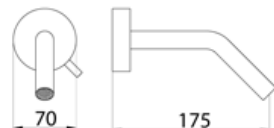

RND032 Wall-mounted mixer for basin

RND032S	Satin	€ 1.020,80
RND032L	Polish	€ 1.143,33
RND032BKS	Satin black	€ 1.531,20
RND032PGS	Satin rose gold	€ 1.531,20
RND032LGS	Light gold satin	€ 1.531,20
RND032GDS	Satin gold	€ 1.531,20
RND032BKL	Black polish	€ 1.684,32
RND032PGL	Polish rose gold	€ 1.684,32
RND032LGL	Light gold polish	€ 1.684,32
RND032GDL	Polish gold	€ 1.684,32
INC061	Built-in part	€ 320,31

* Obligatory Built-In Part