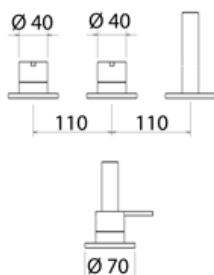

STY238S	Satin	€ 1.342,85
STY238L	Polish	€ 1.544,25
STY238BKS	Satin black	€ 2.148,47
STY238PGS	Satin rose gold	€ 2.148,47
STY238LGS	Light gold satin	€ 2.148,47
STY238GDS	Satin gold	€ 2.148,47
STY238BKL	Black polish	€ 2.349,87
STY238PGL	Polish rose gold	€ 2.349,87
STY238LGL	Light gold polish	€ 2.349,87
STY238GDL	Polish gold	€ 2.349,87

STY240 Tap set for bathtub's edge with shower-hand, spout, mixer and 2-way diverter