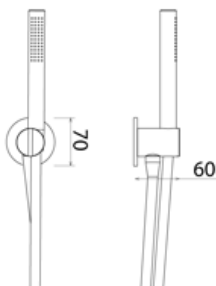

INS215 Shower-hand with water connection and hose

INS215S	Satin	€ 615,09
INS215S.W	Satin with white insert	€ 664,68
INS215S.B	Satin with black insert	€ 664,68
INS215S.R	Satin with red insert	€ 664,68
INS215S.C	Satin with cedar yellow insert	€ 664,68
INS215S.A	Satin with light blue insert	€ 664,68
INS215L	Polish	€ 707,17
INS215L.W	Polish with white insert	€ 764,30
INS215L.B	Polish with black insert	€ 764,30
INS215L.R	Polish with red insert	€ 764,30
INS215L.C	Polish with grape green insert	€ 764,30
INS215L.A	Polish with light blue insert	€ 764,30
INS215BKS	Satin black	€ 983,83
INS215PGS	Satin rose gold	€ 983,83
INS215LGS	Light gold satin	€ 983,83
INS215GDS	Satin gold	€ 983,83
INS215BKL	Black polish	€ 1.076,05
INS215PGL	Polish rose gold	€ 1.076,05
INS215LGL	Light gold polish	€ 1.076,05
INS215GDL	Polish gold	€ 1.076,05
INC055	Built-in part	€ 204,02

* Optional Built-In Part