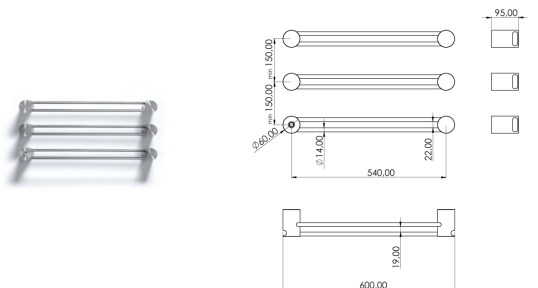

TWI107 Electric towel warmer L.600 mm with power button

TWI107S	Satin	€ 3.945,02
TWI107L	Polish	€ 4.576,78
TWI107BKS	Satin black	€ 5.917,45
TWI107PGS	Satin rose gold	€ 5.917,45
TWI107LGS	Light gold satin	€ 5.917,45
TWI107GDS	Satin gold	€ 5.917,45
TWI107BKL	Black polish	€ 6.864,45
TWI107PGL	Polish rose gold	€ 6.864,45
TWI107LGL	Light gold polish	€ 6.864,45
TWI107GDL	Polish gold	€ 6.864,45
INC153	Built-in part (2 X INC151)	€ 416,30

* Obligatory Built-In Part