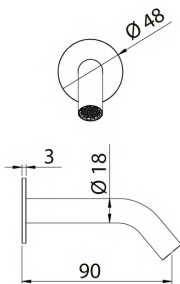

CAN160 Wall-mouted spout for washbasin

CAN160S	Satin	€ 238,82
CAN160L	Polish	€ 274,49
CAN160BKS	Satin black	€ 382,08
CAN160PGS	Satin rose gold	€ 382,08
CAN160LGS	Light gold satin	€ 382,08
CAN160GDS	Satin gold	€ 382,08
CAN160BKL	Black polish	€ 417,75
CAN160PGL	Polish rose gold	€ 417,75
CAN160LGL	Light gold polish	€ 417,75
CAN160GDL	Polish gold	€ 417,75
INC055	Built-in part	€ 204,02

* Optional Built-In Part