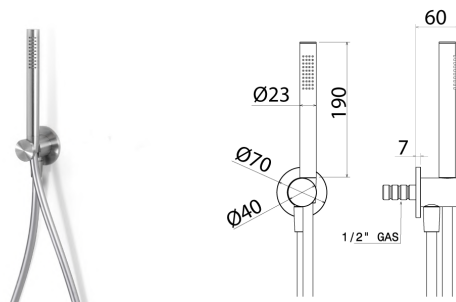

STY205 Shower-hand with water connection and hose

STY205S	Satin	€ 601,32
STY205L	Polish	€ 691,51
STY205BKS	Satin black	€ 962,08
STY205PGS	Satin rose gold	€ 962,08
STY205LGS	Light gold satin	€ 962,08
STY205GDS	Satin gold	€ 962,08
STY205BKL	Black polish	€ 1.052,27
STY205PGL	Polish rose gold	€ 1.052,27
STY205LGL	Light gold polish	€ 1.052,27
STY205GDL	Polish gold	€ 1.052,27
INC055	Built-in part	€ 204,02

* Optional Built-In Part