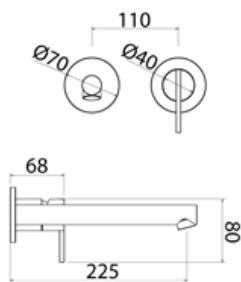

STY328 Wall-mounted bathtub mixer with spout

STY328S	Satin	€ 399,19
STY328L	Polish	€ 459,07
STY328BKS	Satin black	€ 638,58
STY328PGS	Satin rose gold	€ 638,58
STY328LGS	Light gold satin	€ 638,58
STY328GDS	Satin gold	€ 638,58
STY328BKL	Black polish	€ 698,47
STY328PGL	Polish rose gold	€ 698,47
STY328LGL	Light gold polish	€ 698,47
STY328GDL	Polish gold	€ 698,47
INC004	Built-in part	€ 555,06

* Obligatory Built-In Part