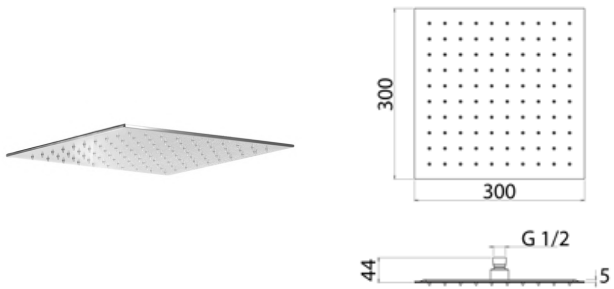

**SOF040** "Slim" squared shower head 300x300 mm

<b>SOF040S</b>	Satin	€ 655,98
<b>SOF040L</b>	Polish	€ 754,58

**SOF041** "Slim" Squared adjustable shower head 300x300 mm

<b>SOF041S</b>	Satin	€ 692,09
<b>SOF041L</b>	Polish	€ 795,91