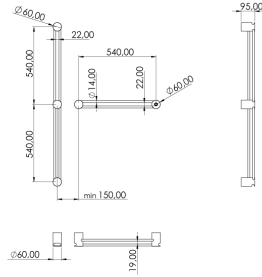

TWI117 Electric towel warmer L.600 mm and L.1140 with power button

TWI117S	Satin	€ 3.417,22
TWI117L	Polish	€ 3.964,59
TWI117BKS	Satin black	€ 5.296,13
TWI117PGS	Satin rose gold	€ 5.296,13
TWI117LGS	Light gold satin	€ 5.296,13
TWI117GDS	Satin gold	€ 5.296,13
TWI117BKL	Black polish	€ 6.143,65
TWI117PGL	Polish rose gold	€ 6.143,65
TWI117LGL	Light gold polish	€ 6.143,65
TWI117GDL	Polish gold	€ 6.143,65
INC152	Built-in part (2 X INC151)	€ 277,53

* Obligatory Built-In Part