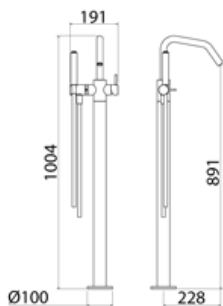

DEC081 Column mixer for bathtub with shower hand

DEC081S	Satin	€ 3.103,44
DEC081L	Polish	€ 3.568,89
DEC081BKS	Satin black	€ 4.965,38
DEC081PGS	Satin rose gold	€ 4.965,38
DEC081LGS	Light gold satin	€ 4.965,38
DEC081GDS	Satin gold	€ 4.965,38
DEC081BKL	Black polish	€ 5.430,83
DEC081PGL	Polish rose gold	€ 5.430,83
DEC081LGL	Light gold polish	€ 5.430,83
DEC081GDL	Polish gold	€ 5.430,83
BOX005	Built-in part	€ 448,92

* Obligatory Built-In Part