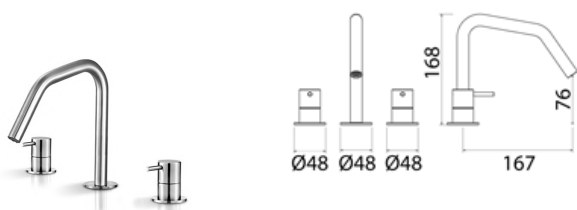

DEC203 Three-hole mixer for washbasin with spout

DEC203S	Satin	€ 1.277,74
DEC203L	Polish	€ 1.469,43
DEC203BKS	Satin black	€ 2.044,36
DEC203PGS	Satin rose gold	€ 2.044,36
DEC203LGS	Light gold satin	€ 2.044,36
DEC203GDS	Satin gold	€ 2.044,36
DEC203BKL	Black polish	€ 2.236,05
DEC203PGL	Polish rose gold	€ 2.236,05
DEC203LGL	Light gold polish	€ 2.236,05
DEC203GDL	Polish gold	€ 2.236,05