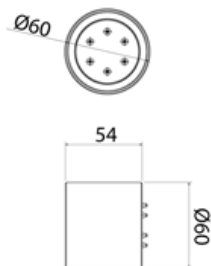

DOC010 Body jet

DOC010S	Satin	€ 428,33
DOC010L	Polish	€ 492,57
DOC010BKS	Satin black	€ 685,13
DOC010PGS	Satin rose gold	€ 685,13
DOC010LGS	Light gold satin	€ 685,13
DOC010GDS	Satin gold	€ 685,13
DOC010BKL	Black polish	€ 749,36
DOC010PGL	Polish rose gold	€ 749,36
DOC010LGL	Light gold polish	€ 749,36
DOC010GDL	Polish gold	€ 749,36
INC055	Built-in part	€ 204,02

* Optional Built-In Part