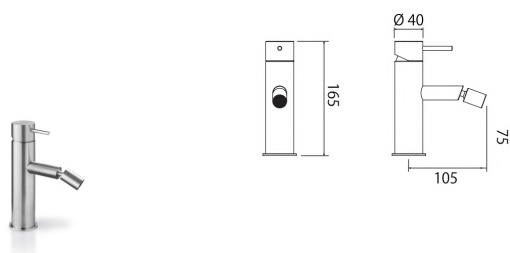

LOP020 Top-mounted mixer for bidet

LOP020S	Satin	€ 571,59
LOP020L	Polish	€ 645,54
LOP020BKS	Satin black	€ 960,63
LOP020PGS	Satin rose gold	€ 960,63
LOP020LGS	Light gold satin	€ 960,63
LOP020GDS	Satin gold	€ 960,63
LOP020BKL	Black polish	€ 1.066,19
LOP020PGL	Polish rose gold	€ 1.066,19
LOP020LGL	Light gold polish	€ 1.066,19
LOP020GDL	Polish gold	€ 1.066,19

LOP152 Two-hole mixer for washbasin with spout

LOP152S	Satin	€ 729,93
LOP152L	Polish	€ 824,91
LOP152BKS	Satin black	€ 1.226,12
LOP152PGS	Satin rose gold	€ 1.226,12
LOP152LGS	Light gold satin	€ 1.226,12
LOP152GDS	Satin gold	€ 1.226,12
LOP152BKL	Black polish	€ 1.361,84
LOP152PGL	Polish rose gold	€ 1.361,84
LOP152LGL	Light gold polish	€ 1.361,84
LOP152GDL	Polish gold	€ 1.361,84