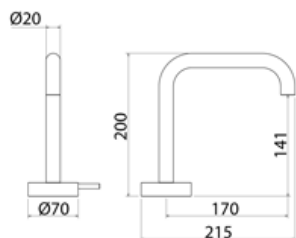

RND015 Top-mounted mixer for basin

RND015S	Satin	€ 1.106,50
RND015L	Polish	€ 1.239,17
RND015BKS	Satin black	€ 1.659,67
RND015PGS	Satin rose gold	€ 1.659,67
RND015LGS	Light gold satin	€ 1.659,67
RND015GDS	Satin gold	€ 1.659,67
RND015BKL	Black polish	€ 1.825,70
RND015PGL	Polish rose gold	€ 1.825,70
RND015LGL	Light gold polish	€ 1.825,70
RND015GDL	Polish gold	€ 1.825,70