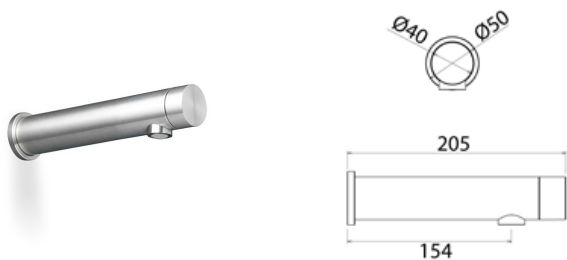

PUR030 Wall-mounted mixer for basin

PUR030S	Satin	€ 649,31
PUR030L	Polish	€ 727,03
PUR030BKS	Satin black	€ 973,82
PUR030PGS	Satin rose gold	€ 973,82
PUR030LGS	Light gold satin	€ 973,82
PUR030GDS	Satin gold	€ 973,82
PUR030BKL	Black polish	€ 1.071,26
PUR030PGL	Polish rose gold	€ 1.071,26
PUR030LGL	Light gold polish	€ 1.071,26
PUR030GDL	Polish gold	€ 1.071,26
INC001	Built-in part	€ 186,76

* Obligatory Built-In Part