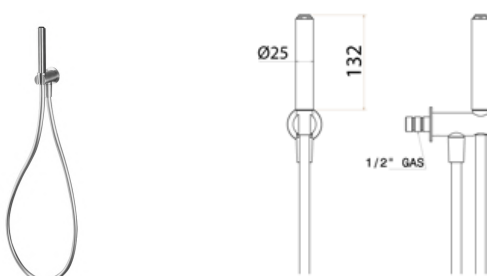

DEC451 Shower-hand with water connection and hose

DEC451S	Satin	€ 541,29
DEC451L	Polish	€ 622,63
DEC451BKS	Satin black	€ 866,09
DEC451PGS	Satin rose gold	€ 866,09
DEC451LGS	Light gold satin	€ 866,09
DEC451GDS	Satin gold	€ 866,09
DEC451BKL	Black polish	€ 947,29
DEC451PGL	Polish rose gold	€ 947,29
DEC451LGL	Light gold polish	€ 947,29
DEC451GDL	Polish gold	€ 947,29
INC055	Built-in part	€ 204,02

* Optional Built-In Part