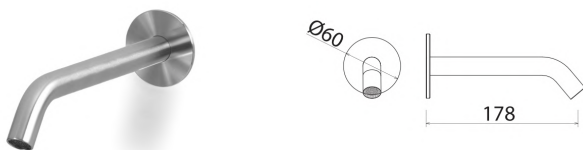

CAN235 Wall-mounted spout for washbasin

CAN235S	Satin	€ 281,74
CAN235L	Polish	€ 323,93
CAN235BKS	Satin black	€ 450,81
CAN235PGS	Satin rose gold	€ 450,81
CAN235LGS	Light gold satin	€ 450,81
CAN235GDS	Satin gold	€ 450,81
CAN235BKL	Black polish	€ 493,00
CAN235PGL	Polish rose gold	€ 493,00
CAN235LGL	Light gold polish	€ 493,00
CAN235GDL	Polish gold	€ 493,00
INC055	Built-in part	€ 204,02

* Optional Built-In Part