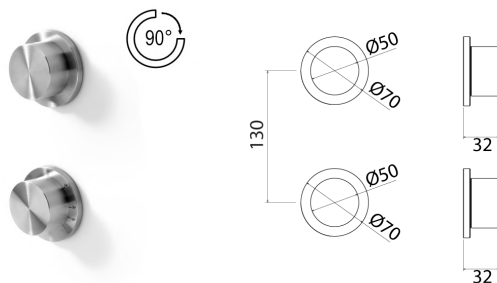

PUR271 Thermostatic mixer with 1 open/close tap

PUR271S	Satin	€ 705,86
PUR271L	Polish	€ 789,67
PUR271BKS	Satin black	€ 1.128,83
PUR271PGS	Satin rose gold	€ 1.128,83
PUR271LGS	Light gold satin	€ 1.128,83
PUR271GDS	Satin gold	€ 1.128,83
PUR271BKL	Black polish	€ 1.264,11
PUR271PGL	Polish rose gold	€ 1.264,11
PUR271LGL	Light gold polish	€ 1.264,11
PUR271GDL	Polish gold	€ 1.264,11
INC025	Built-in part	€ 1.051,69

* Obligatory Built-In Part