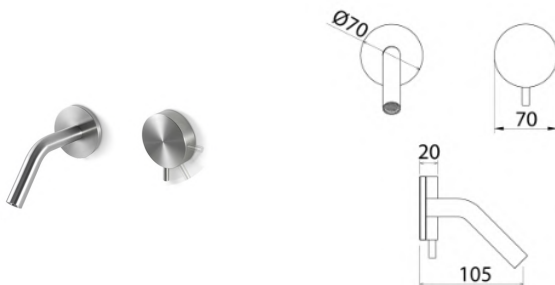

RND041 Wall-mounted mixer for basin

RND041S	Satin	€ 984,99
RND041L	Polish	€ 1.103,02
RND041BKS	Satin black	€ 1.477,26
RND041PGS	Satin rose gold	€ 1.477,26
RND041LGS	Light gold satin	€ 1.477,26
RND041GDS	Satin gold	€ 1.477,26
RND041BKL	Black polish	€ 1.624,87
RND041PGL	Polish rose gold	€ 1.624,87
RND041LGL	Light gold polish	€ 1.624,87
RND041GDL	Polish gold	€ 1.624,87
INC066	Built-in part	€ 553,32

* Obligatory Built-In Part