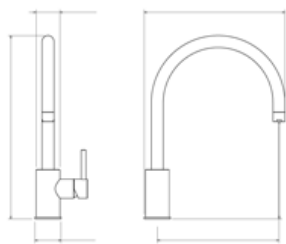

KCH001 Mixer tap for kitchen

KCH001S	Satin	€ 743,42
KCH001L	Polish	€ 832,59
KCH001BKS	Satin black	€ 1.189,44
KCH001PGS	Satin rose gold	€ 1.189,44
KCH001LGS	Light gold satin	€ 1.189,44
KCH001GDS	Satin gold	€ 1.189,44
KCH001BKL	Black polish	€ 1.300,94
KCH001PGL	Polish rose gold	€ 1.300,94
KCH001LGL	Light gold polish	€ 1.300,94
KCH001GDL	Polish gold	€ 1.300,94