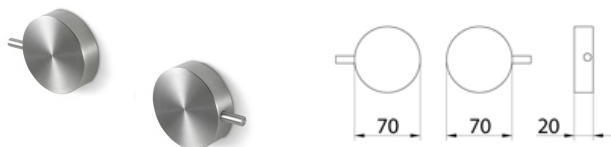

RND203 Wall mounted set of 2 shut-off mixing valves

RND203S	Satin	€ 628,72
RND203L	Polish	€ 703,98
RND203BKS	Satin black	€ 1.005,43
RND203PGS	Satin rose gold	€ 1.005,43
RND203LGS	Light gold satin	€ 1.005,43
RND203GDS	Satin gold	€ 1.005,43
RND203BKL	Black polish	€ 1.126,94
RND203PGL	Polish rose gold	€ 1.126,94
RND203LGL	Light gold polish	€ 1.126,94
RND203GDL	Polish gold	€ 1.126,94
INC043	Built-in part	€ 562,02

* Obligatory Built-In Part