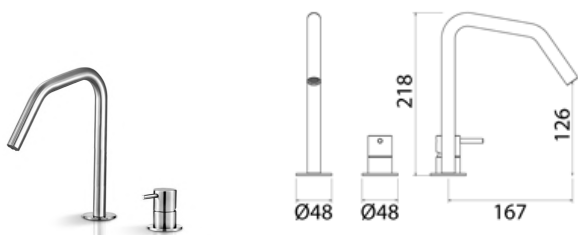

DEC101 Two-hole mixer for washbasin with spout

DEC101S	Satin	€ 919,74
DEC101L	Polish	€ 1.057,78
DEC101BKS	Satin black	€ 1.471,61
DEC101PGS	Satin rose gold	€ 1.471,61
DEC101LGS	Light gold satin	€ 1.471,61
DEC101GDS	Satin gold	€ 1.471,61
DEC101BKL	Black polish	€ 1.609,50
DEC101PGL	Polish rose gold	€ 1.609,50
DEC101LGL	Light gold polish	€ 1.609,50
DEC101GDL	Polish gold	€ 1.609,50