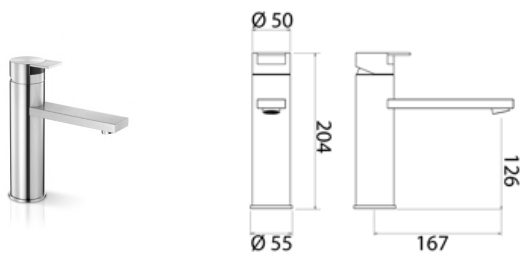

TEK002 Top-mounted mixer for basin

TEK002S	Satin	€ 1.063,72
TEK002L	Polish	€ 1.223,22
TEK002BKS	Satin black	€ 1.701,87
TEK002PGS	Satin rose gold	€ 1.701,87
TEK002LGS	Light gold satin	€ 1.701,87
TEK002GDS	Satin gold	€ 1.701,87
TEK002BKL	Black polish	€ 1.861,37
TEK002PGL	Polish rose gold	€ 1.861,37
TEK002LGL	Light gold polish	€ 1.861,37
TEK002GDL	Polish gold	€ 1.861,37