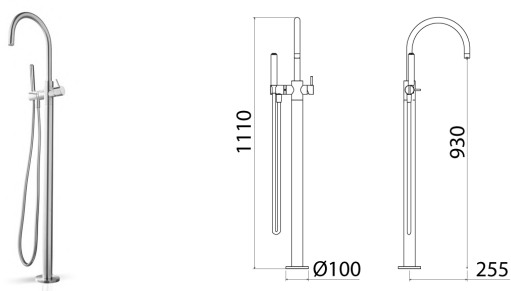

DEC071 Column mixer for bathtub with shower hand

DEC071S	Satin	€ 3.103,44
DEC071L	Polish	€ 3.568,89
DEC071BKS	Satin black	€ 4.965,38
DEC071PGS	Satin rose gold	€ 4.965,38
DEC071LGS	Light gold satin	€ 4.965,38
DEC071GDS	Satin gold	€ 4.965,38
DEC071BKL	Black polish	€ 5.430,83
DEC071PGL	Polish rose gold	€ 5.430,83
DEC071LGL	Light gold polish	€ 5.430,83
DEC071GDL	Polish gold	€ 5.430,83
BOX005	Built-in part	€ 448,92

* Obligatory Built-In Part