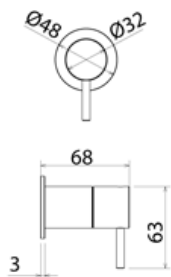

DEC413 Open/close tap with 1/2" gas connections - COLD

DEC413S	Satin	€ 176,47
DEC413L	Polish	€ 236,50
DEC413BKS	Satin black	€ 419,78
DEC413PGS	Satin rose gold	€ 419,78
DEC413LGS	Light gold satin	€ 419,78
DEC413GDS	Satin gold	€ 419,78
DEC413BKL	Black polish	€ 479,81
DEC413PGL	Polish rose gold	€ 479,81
DEC413LGL	Light gold polish	€ 479,81
DEC413GDL	Polish gold	€ 479,81
INC018	Built-in part	€ 227,94

* Obligatory Built-In Part