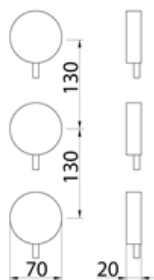

RND262 Hydro progressive mixer with 2 open/close taps

RND262S	Satin	€ 904,37
RND262L	Polish	€ 1.012,25
RND262BKS	Satin black	€ 1.447,25
RND262PGS	Satin rose gold	€ 1.447,25
RND262LGS	Light gold satin	€ 1.447,25
RND262GDS	Satin gold	€ 1.447,25
RND262BKL	Black polish	€ 1.620,23
RND262PGL	Polish rose gold	€ 1.620,23
RND262LGL	Light gold polish	€ 1.620,23
RND262GDL	Polish gold	€ 1.620,23
INC047	Built-in part	€ 741,68

* Obligatory Built-In Part