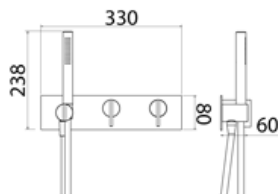

INS201 Bathtub / shower tap set with shower hand

INS201S	Satin	€ 1.488,43
INS201S.W	Satin with white insert	€ 1.657,93
INS201S.B	Satin with black insert	€ 1.657,93
INS201S.R	Satin with red insert	€ 1.657,93
INS201S.C	Satin with cedar yellow insert	€ 1.657,93
INS201S.A	Satin with light blue insert	€ 1.657,93
INS201L	Polish	€ 1.711,58
INS201L.W	Polish with white insert	€ 1.906,61
INS201L.B	Polish with black insert	€ 1.906,61
INS201L.R	Polish with red insert	€ 1.906,61
INS201L.C	Polish with grape green insert	€ 1.906,61
INS201L.A	Polish with light blue insert	€ 1.906,61
INS201BKS	Satin black	€ 2.381,34
INS201PGS	Satin rose gold	€ 2.381,34
INS201LGS	Light gold satin	€ 2.381,34
INS201GDS	Satin gold	€ 2.381,34
INS201BKL	Black polish	€ 2.604,49
INS201PGL	Polish rose gold	€ 2.604,49
INS201LGL	Light gold polish	€ 2.604,49
INS201GDL	Polish gold	€ 2.604,49
BOX014	Built-in part	€ 418,04

* Obligatory Built-In Part