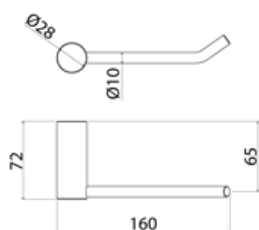

PUR508 Toilet paper holder

PUR508S	Satin	€ 135,43
PUR508L	Polish	€ 155,73
PUR508BKS	Satin black	€ 216,63
PUR508PGS	Satin rose gold	€ 216,63
PUR508LGS	Light gold satin	€ 216,63
PUR508GDS	Satin gold	€ 216,63
PUR508BKL	Black polish	€ 236,93
PUR508PGL	Polish rose gold	€ 236,93
PUR508LGL	Light gold polish	€ 236,93
PUR508GDL	Polish gold	€ 236,93