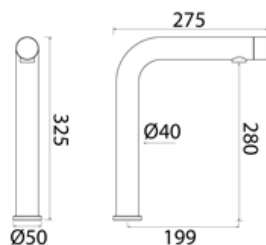

PUR011 Top-mounted mixer for basin

PUR011S	Satin	€ 805,04
PUR011L	Polish	€ 901,76
PUR011BKS	Satin black	€ 1.207,56
PUR011PGS	Satin rose gold	€ 1.207,56
PUR011LGS	Light gold satin	€ 1.207,56
PUR011GDS	Satin gold	€ 1.207,56
PUR011BKL	Black polish	€ 1.328,35
PUR011PGL	Polish rose gold	€ 1.328,35
PUR011LGL	Light gold polish	€ 1.328,35
PUR011GDL	Polish gold	€ 1.328,35