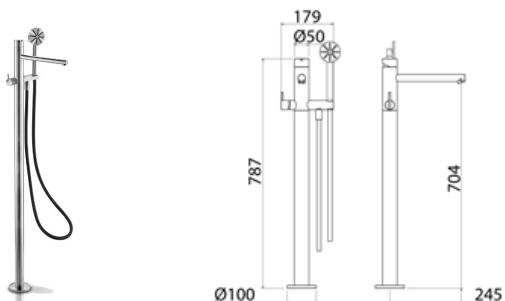

STY072 Freestanding mixer for bathtub with shower hand

STY072S	Satin	€ 2.276,21
STY072L	Polish	€ 2.617,69
STY072BKS	Satin black	€ 3.641,82
STY072PGS	Satin rose gold	€ 3.641,82
STY072LGS	Light gold satin	€ 3.641,82
STY072GDS	Satin gold	€ 3.641,82
STY072BKL	Black polish	€ 3.983,30
STY072PGL	Polish rose gold	€ 3.983,30
STY072LGL	Light gold polish	€ 3.983,30
STY072GDL	Polish gold	€ 3.983,30
BOX005	Built-in part	€ 448,92

* Obligatory Built-In Part