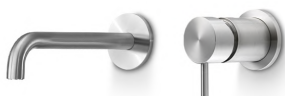

ONE341 Wall-mounted mixer for basin

ONE341S	Satin	€ 371,78
ONE341L	Polish	€ 416,44
ONE341BKS	Satin black	€ 594,79
ONE341PGS	Satin rose gold	€ 594,79
ONE341LGS	Light gold satin	€ 594,79
ONE341GDS	Satin gold	€ 594,79
ONE341BKL	Black polish	€ 650,47
ONE341PGL	Polish rose gold	€ 650,47
ONE341LGL	Light gold polish	€ 650,47
ONE341GDL	Polish gold	€ 650,47
INC004	Built-in part	€ 555,06

* Obligatory Built-In Part