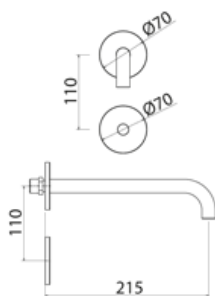

SEN012 Infrared sensor kit for washbasin