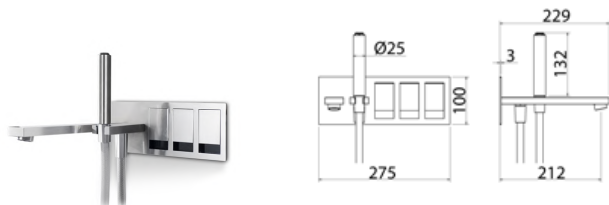

TEK221 Bathtub/shower set with mixer, 2-ways diverter, spout and shower-hand

TEK221S	Satin	€ 2.531,41
TEK221L	Polish	€ 2.911,17
TEK221BKS	Satin black	€ 4.050,14
TEK221PGS	Satin rose gold	€ 4.050,14
TEK221LGS	Light gold satin	€ 4.050,14
TEK221GDS	Satin gold	€ 4.050,14
TEK221BKL	Black polish	€ 4.429,75
TEK221PGL	Polish rose gold	€ 4.429,75
TEK221LGL	Light gold polish	€ 4.429,75
TEK221GDL	Polish gold	€ 4.429,75
BOX008	Built-in part	€ 507,07

* Obligatory Built-In Part