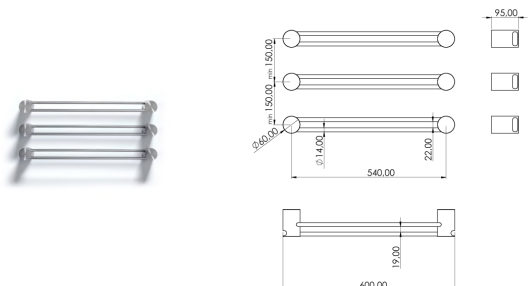

TWI003 Electric towel warmer L.600 mm

TWI003S	Satin	€ 3.272,36
TWI003L	Polish	€ 3.795,67
TWI003BKS	Satin black	€ 4.908,54
TWI003PGS	Satin rose gold	€ 4.908,54
TWI003LGS	Light gold satin	€ 4.908,54
TWI003GDS	Satin gold	€ 4.908,54
TWI003BKL	Black polish	€ 5.694,30
TWI003PGL	Polish rose gold	€ 5.694,30
TWI003LGL	Light gold polish	€ 5.694,30
TWI003GDL	Polish gold	€ 5.694,30
INC153	Built-in part (2 X INC151)	€ 416,30

* Obligatory Built-In Part