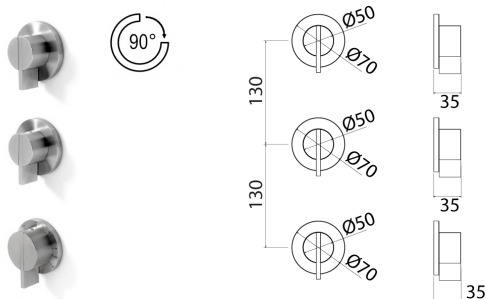

INS272 Thermostatic mixer with 2 open/close taps

INS272S	Satin	€ 955,84
INS272S.W	Satin with white insert	€ 1.145,79
INS272S.B	Satin with black insert	€ 1.145,79
INS272S.R	Satin with red insert	€ 1.145,79
INS272S.C	Satin with cedar yellow insert	€ 1.145,79
INS272S.A	Satin with light blue insert	€ 1.145,79
INS272L	Polish	€ 1.099,68
INS272L.W	Polish with white insert	€ 1.289,78
INS272L.B	Polish with black insert	€ 1.289,78
INS272L.R	Polish with red insert	€ 1.289,78
INS272L.C	Polish with grape green insert	€ 1.289,78
INS272L.A	Polish with light blue insert	€ 1.289,78
INS272BKS	Satin black	€ 1.577,46
INS272PGS	Satin rose gold	€ 1.577,46
INS272LGS	Light gold satin	€ 1.577,46
INS272GDS	Satin gold	€ 1.577,46
INS272BKL	Black polish	€ 1.813,81
INS272PGL	Polish rose gold	€ 1.813,81
INS272LGL	Light gold polish	€ 1.813,81
INS272GDL	Polish gold	€ 1.813,81
INC026	Built-in part	€ 1.231,49

* Obligatory Built-In Part