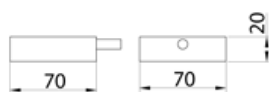

RND108 Top mounted 2 way diverter

RND108S	Satin	€ 700,50
RND108L	Polish	€ 784,74
RND108BKS	Satin black	€ 1.050,82
RND108PGS	Satin rose gold	€ 1.050,82
RND108LGS	Light gold satin	€ 1.050,82
RND108GDS	Satin gold	€ 1.050,82
RND108BKL	Black polish	€ 1.155,94
RND108PGL	Polish rose gold	€ 1.155,94
RND108LGL	Light gold polish	€ 1.155,94
RND108GDL	Polish gold	€ 1.155,94