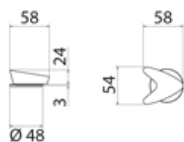

ARW355 Open/close tap with 1/2" gas connections. Hot water

ARW355S	Satin	€ 306,68
ARW355L	Polish	€ 370,91
ARW355BKS	Satin black	€ 573,91
ARW355PGS	Satin rose gold	€ 573,91
ARW355LGS	Light gold satin	€ 573,91
ARW355GDS	Satin gold	€ 573,91
ARW355BKL	Black polish	€ 654,10
ARW355PGL	Polish rose gold	€ 654,10
ARW355LGL	Light gold polish	€ 654,10
ARW355GDL	Polish gold	€ 654,10
INC017	Built-in part	€ 227,94

* Obligatory Built-In Part