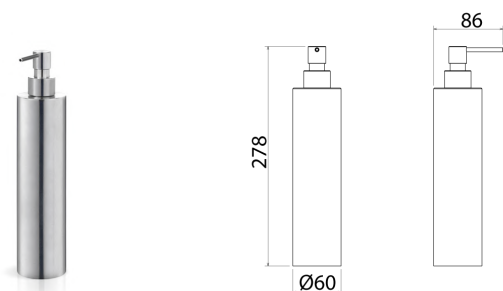

PUR520 Dispenser

PUR520S	Satin	€ 334,08
PUR520L	Polish	€ 384,11
PUR520BKS	Satin black	€ 534,47
PUR520PGS	Satin rose gold	€ 534,47
PUR520LGS	Light gold satin	€ 534,47
PUR520GDS	Satin gold	€ 534,47
PUR520BKL	Black polish	€ 584,64
PUR520PGL	Polish rose gold	€ 584,64
PUR520LGL	Light gold polish	€ 584,64
PUR520GDL	Polish gold	€ 584,64