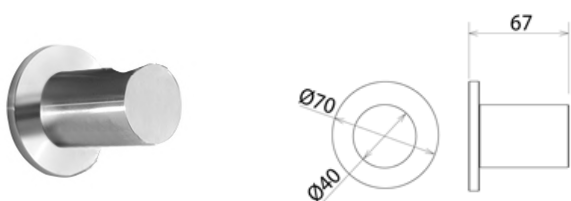

ACC023 Shower-hand holder without water connection

ACC023S	Satin	€ 200,54
ACC023L	Polish	€ 230,70
ACC023BKS	Satin black	€ 320,89
ACC023PGS	Satin rose gold	€ 320,89
ACC023LGS	Light gold satin	€ 320,89
ACC023GDS	Satin gold	€ 320,89
ACC023BKL	Black polish	€ 350,90
ACC023PGL	Polish rose gold	€ 350,90
ACC023LGL	Light gold polish	€ 350,90
ACC023GDL	Polish gold	€ 350,90