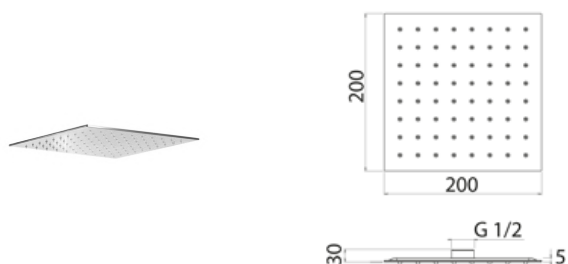

SOF033 "Slim" Squared shower head 200x200 mm

SOF033S	Satin	€ 370,19
SOF033L	Polish	€ 425,58