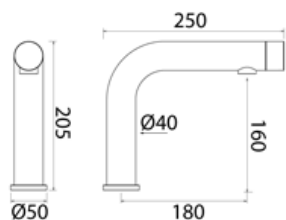

PUR002 Top-mounted mixer for basin

PUR002S	Satin	€ 784,60
PUR002L	Polish	€ 878,70
PUR002BKS	Satin black	€ 1.176,82
PUR002PGS	Satin rose gold	€ 1.176,82
PUR002LGS	Light gold satin	€ 1.176,82
PUR002GDS	Satin gold	€ 1.176,82
PUR002BKL	Black polish	€ 1.294,42
PUR002PGL	Polish rose gold	€ 1.294,42
PUR002LGL	Light gold polish	€ 1.294,42
PUR002GDL	Polish gold	€ 1.294,42