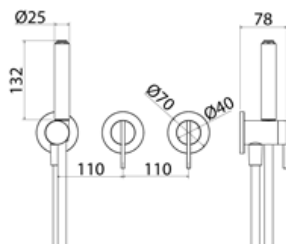

STY326 Bathtub / shower tap set with shower hand

STY326S	Satin	€ 810,12
STY326L	Polish	€ 931,77
STY326BKS	Satin black	€ 1.296,16
STY326PGS	Satin rose gold	€ 1.296,16
STY326LGS	Light gold satin	€ 1.296,16
STY326GDS	Satin gold	€ 1.296,16
STY326BKl	Black polish	€ 1.417,81
STY326PGL	Polish rose gold	€ 1.417,81
STY326LGL	Light gold polish	€ 1.417,81
STY326GDL	Polish gold	€ 1.417,81
INC305	Built-in part	€ 745,16

* Obligatory Built-In Part