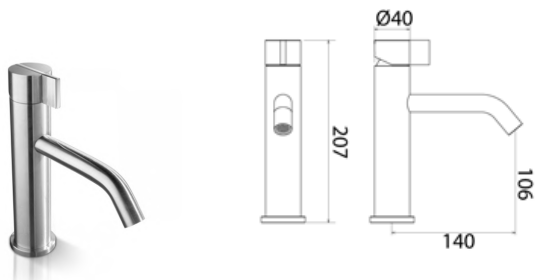

INS002 Top-mounted mixer for basin

INS002S	Satin	€ 630,46
INS002S.W	Satin with white insert	€ 693,68
INS002S.B	Satin with black insert	€ 693,68
INS002S.R	Satin with red insert	€ 693,68
INS002S.C	Satin with cedar yellow insert	€ 693,68
INS002S.A	Satin with light blue insert	€ 693,68
INS002L	Polish	€ 725,00
INS002L.W	Polish with white insert	€ 797,79
INS002L.B	Polish with black insert	€ 797,79
INS002L.R	Polish with red insert	€ 797,79
INS002L.C	Polish with grape green insert	€ 797,79
INS002L.A	Polish with light blue insert	€ 797,79
INS002BKS	Satin black	€ 1.008,48
INS002PGS	Satin rose gold	€ 1.008,48
INS002LGS	Light gold satin	€ 1.008,48
INS002GDS	Satin gold	€ 1.008,48
INS002BKL	Black polish	€ 1.103,02
INS002PGL	Polish rose gold	€ 1.103,02
INS002LGL	Light gold polish	€ 1.103,02
INS002GDL	Polish gold	€ 1.103,02