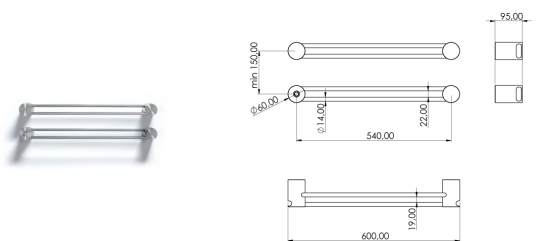

TWI106 Electric towel warmer L.600 mm with power button

TWI106S	Satin	€ 2.979,90
TWI106L	Polish	€ 3.456,37
TWI106BKS	Satin black	€ 4.469,77
TWI106PGS	Satin rose gold	€ 4.469,77
TWI106LGS	Light gold satin	€ 4.469,77
TWI106GDS	Satin gold	€ 4.469,77
TWI106BKL	Black polish	€ 5.184,62
TWI106PGL	Polish rose gold	€ 5.184,62
TWI106LGL	Light gold polish	€ 5.184,62
TWI106GDL	Polish gold	€ 5.184,62
INC152	Built-in part (2 X INC151)	€ 277,53

* Obligatory Built-In Part