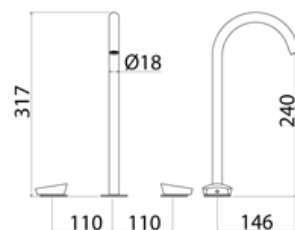

ARW203 Three-hole mixer for washbasin with spout

ARW203S	Satin	€ 1.260,63
ARW203L	Polish	€ 1.411,87
ARW203BKS	Satin black	€ 1.890,80
ARW203PGS	Satin rose gold	€ 1.890,80
ARW203LGS	Light gold satin	€ 1.890,80
ARW203GDS	Satin gold	€ 1.890,80
ARW203BKL	Black polish	€ 2.079,88
ARW203PGL	Polish rose gold	€ 2.079,88
ARW203LGL	Light gold polish	€ 2.079,88
ARW203GDL	Polish gold	€ 2.079,88