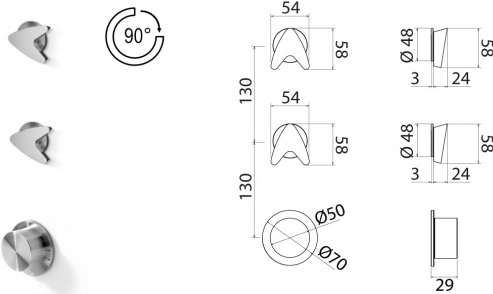

ARW272 Thermostatic mixer with 2 open/close taps

ARW272S	Satin	€ 966,14
ARW272L	Polish	€ 1.082,57
ARW272BKS	Satin black	€ 1.544,83
ARW272PGS	Satin rose gold	€ 1.544,83
ARW272LGS	Light gold satin	€ 1.544,83
ARW272GDS	Satin gold	€ 1.544,83
ARW272BKL	Black polish	€ 1.731,59
ARW272PGL	Polish rose gold	€ 1.731,59
ARW272LGL	Light gold polish	€ 1.731,59
ARW272GDL	Polish gold	€ 1.731,59
INC026	Built-in part	€ 1.231,49

* Obligatory Built-In Part