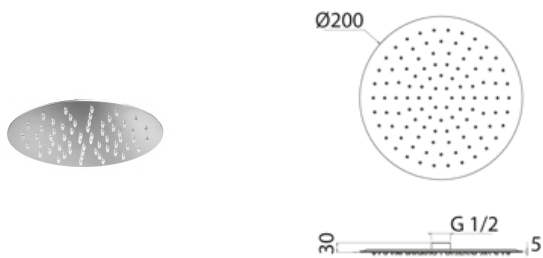

SOF034 "Slim" Adjustable round shower head Ø 200 mm

SOF034S	Satin	€ 380,34
SOF034L	Polish	€ 437,32