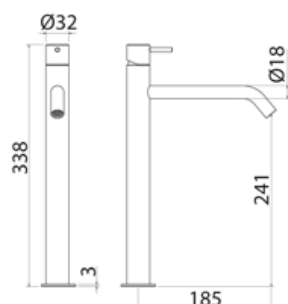

DEC303 Top-mounted mixer for basin

DEC303S	Satin	€ 459,07
DEC303L	Polish	€ 528,09
DEC303BKS	Satin black	€ 734,43
DEC303PGS	Satin rose gold	€ 734,43
DEC303LGS	Light gold satin	€ 734,43
DEC303GDS	Satin gold	€ 734,43
DEC303BKL	Black polish	€ 803,45
DEC303PGL	Polish rose gold	€ 803,45
DEC303LGL	Light gold polish	€ 803,45
DEC303GDL	Polish gold	€ 803,45