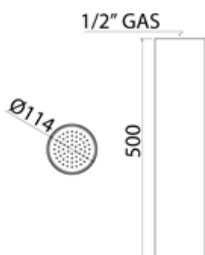

PUR301 Ceiling-mounted adjustable shower head

PUR301S	Satin	€ 777,78
PUR301L	Polish	€ 894,36
PUR301BKS	Satin black	€ 1.244,10
PUR301PGS	Satin rose gold	€ 1.244,10
PUR301LGS	Light gold satin	€ 1.244,10
PUR301GDS	Satin gold	€ 1.244,10
PUR301BKL	Black polish	€ 1.360,83
PUR301PGL	Polish rose gold	€ 1.360,83
PUR301LGL	Light gold polish	€ 1.360,83
PUR301GDL	Polish gold	€ 1.360,83

SOF065 Ceiling-mounted shower head