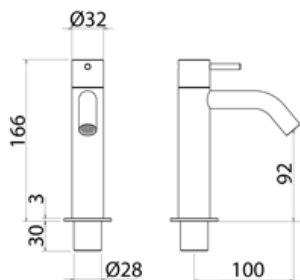

CLD001 Deck mounted shut-off cold water valve with spout

CLD001S	Satin	€ 294,79
CLD001L	Polish	€ 338,87
CLD001BKS	Satin black	€ 471,54
CLD001PGS	Satin rose gold	€ 471,54
CLD001LGS	Light gold satin	€ 471,54
CLD001GDS	Satin gold	€ 471,54
CLD001BKL	Black polish	€ 515,62
CLD001PGL	Polish rose gold	€ 515,62
CLD001LGL	Light gold polish	€ 515,62
CLD001GDL	Polish gold	€ 515,62