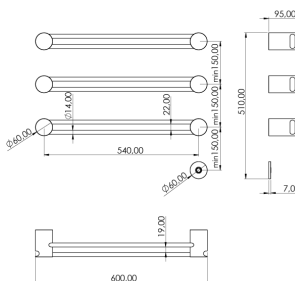

TWI053 Electric towel warmer L.600 mm with remote power button

TWI053S	Satin	€ 4.322,02
TWI053L	Polish	€ 5.014,10
TWI053BKS	Satin black	€ 6.482,95
TWI053PGS	Satin rose gold	€ 6.482,95
TWI053LGS	Light gold satin	€ 6.482,95
TWI053GDS	Satin gold	€ 6.482,95
TWI053BKL	Black polish	€ 7.520,43
TWI053PGL	Polish rose gold	€ 7.520,43
TWI053LGL	Light gold polish	€ 7.520,43
TWI053GDL	Polish gold	€ 7.520,43
INC154	Built-in part (4 X INC151)	€ 555,06

* Obligatory Built-In Part