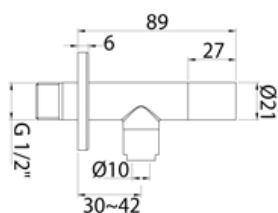

ACC013 Pair of aple valves for washbasin

ACC013S	Satin	€ 209,09
ACC013L	Polish	€ 240,41
ACC013BKS	Satin black	€ 334,37
ACC013PGS	Satin rose gold	€ 334,37
ACC013LGS	Light gold satin	€ 334,37
ACC013GDS	Satin gold	€ 334,37
ACC013BKL	Black polish	€ 365,69
ACC013PGL	Polish rose gold	€ 365,69
ACC013LGL	Light gold polish	€ 365,69
ACC013GDL	Polish gold	€ 365,69