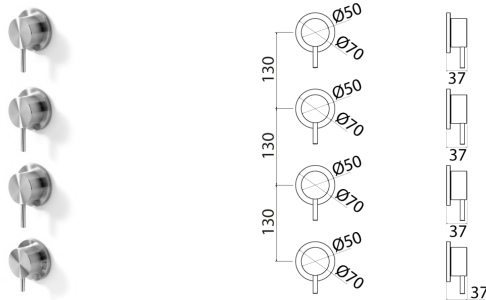

\* Obligatory Built-In Part

**ONE272** Thermostatic mixer with 2 open/close taps

<b>ONE272S</b>	Satin	€ 928,44
<b>ONE272L</b>	Polish	€ 1.067,20
<b>ONE272BKBS</b>	Satin black	€ 1.392,58
<b>ONE272PGS</b>	Satin rose gold	€ 1.392,58
<b>ONE272LGS</b>	Light gold satin	€ 1.392,58
<b>ONE272GDS</b>	Satin gold	€ 1.392,58
<b>ONE272BKBL</b>	Black polish	€ 1.601,38
<b>ONE272PGL</b>	Polish rose gold	€ 1.601,38
<b>ONE272LGL</b>	Light gold polish	€ 1.601,38
<b>ONE272GDL</b>	Polish gold	€ 1.601,38
<b>INC026</b>	<b>Built-in part</b>	<b>€ 1.231,49</b>

\* Obligatory Built-In Part

**ONE273** Thermostatic mixer with 3 open/close taps

<b>ONE273S</b>	Satin	€ 1.147,68
<b>ONE273L</b>	Polish	€ 1.318,78
<b>ONE273BKBS</b>	Satin black	€ 1.721,30
<b>ONE273PGS</b>	Satin rose gold	€ 1.721,30
<b>ONE273LGS</b>	Light gold satin	€ 1.721,30
<b>ONE273GDS</b>	Satin gold	€ 1.721,30
<b>ONE273BKBL</b>	Black polish	€ 1.978,24
<b>ONE273PGL</b>	Polish rose gold	€ 1.978,24
<b>ONE273LGL</b>	Light gold polish	€ 1.978,24
<b>ONE273GDL</b>	Polish gold	€ 1.978,24
<b>INC027</b>	<b>Built-in part</b>	<b>€ 1.409,55</b>