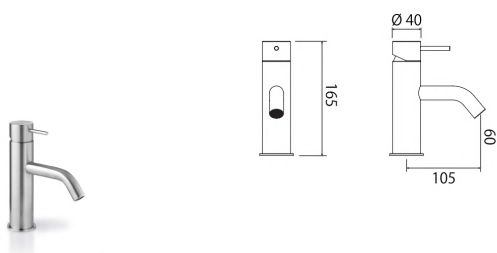

LOP001 Top-mounted mixer for basin

LOP001S	Satin	€ 550,42
LOP001L	Polish	€ 621,33
LOP001BKS	Satin black	€ 924,52
LOP001PGS	Satin rose gold	€ 924,52
LOP001LGS	Light gold satin	€ 924,52
LOP001GDS	Satin gold	€ 924,52
LOP001BKL	Black polish	€ 1.027,04
LOP001PGL	Polish rose gold	€ 1.027,04
LOP001LGL	Light gold polish	€ 1.027,04
LOP001GDL	Polish gold	€ 1.027,04