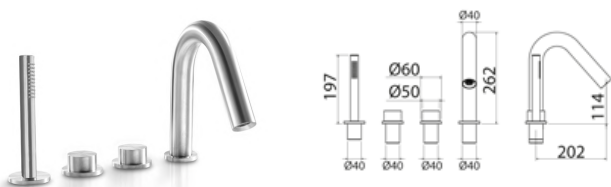

PUR229 Tap set for bathtub's edge with shower-hand, spout and 2 mixers

PUR229S	Satin	€ 2.038,12
PUR229L	Polish	€ 2.282,74
PUR229BKS	Satin black	€ 3.057,04
PUR229PGS	Satin rose gold	€ 3.057,04
PUR229LGS	Light gold satin	€ 3.057,04
PUR229GDS	Satin gold	€ 3.057,04
PUR229BKL	Black polish	€ 3.362,84
PUR229PGL	Polish rose gold	€ 3.362,84
PUR229LGL	Light gold polish	€ 3.362,84
PUR229GDL	Polish gold	€ 3.362,84