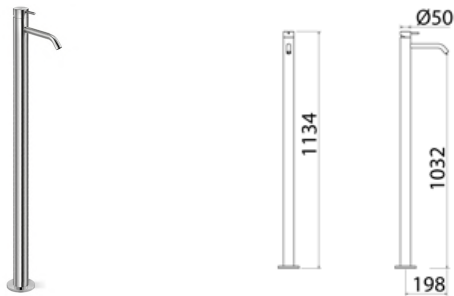

ONE060 Freestanding mixer for basin

ONE060S	Satin	€ 993,40
ONE060L	Polish	€ 1.112,73
ONE060BKBS	Satin black	€ 1.589,49
ONE060PGS	Satin rose gold	€ 1.589,49
ONE060LGS	Light gold satin	€ 1.589,49
ONE060GDS	Satin gold	€ 1.589,49
ONE060BKBL	Black polish	€ 1.738,55
ONE060PGL	Polish rose gold	€ 1.738,55
ONE060LGL	Light gold polish	€ 1.738,55
ONE060GDL	Polish gold	€ 1.738,55
BOX005	Built-in part	€ 448,92

* Obligatory Built-In Part