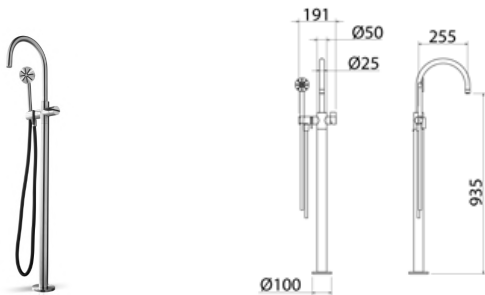

INS072 Freestanding mixer for bathtub with shower hand

INS072S	Satin	€ 3.319,20
INS072S.W	Satin with white insert	€ 3.445,78
INS072S.B	Satin with black insert	€ 3.445,78
INS072S.R	Satin with red insert	€ 3.445,78
INS072S.C	Satin with cedar yellow insert	€ 3.445,78
INS072S.A	Satin with light blue insert	€ 3.445,78
INS072L	Polish	€ 3.816,98
INS072L.W	Polish with white insert	€ 3.962,85
INS072L.B	Polish with black insert	€ 3.962,85
INS072L.R	Polish with red insert	€ 3.962,85
INS072L.C	Polish with grape green insert	€ 3.962,85
INS072L.A	Polish with light blue insert	€ 3.962,85
INS072BKS	Satin black	€ 5.310,63
INS072PGS	Satin rose gold	€ 5.310,63
INS072LGS	Light gold satin	€ 5.310,63
INS072GDS	Satin gold	€ 5.310,63
INS072BKL	Black polish	€ 5.808,41
INS072PGL	Polish rose gold	€ 5.808,41
INS072LGL	Light gold polish	€ 5.808,41
INS072GDL	Polish gold	€ 5.808,41
BOX005	Built-in part	€ 448,92

* Obligatory Built-In Part

INSERT