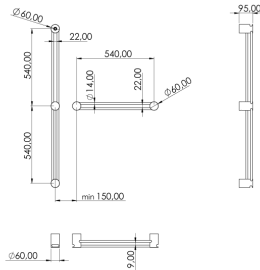

TWI115 Electric towel warmer L.600 mm and L.1140 with power button

TWI115S	Satin	€ 3.417,22
TWI115L	Polish	€ 3.964,59
TWI115BKS	Satin black	€ 5.296,13
TWI115PGS	Satin rose gold	€ 5.296,13
TWI115LGS	Light gold satin	€ 5.296,13
TWI115GDS	Satin gold	€ 5.296,13
TWI115BKL	Black polish	€ 6.143,65
TWI115PGL	Polish rose gold	€ 6.143,65
TWI115LGL	Light gold polish	€ 6.143,65
TWI115GDL	Polish gold	€ 6.143,65
INC152	Built-in part (2 X INC151)	€ 277,53

* Obligatory Built-In Part