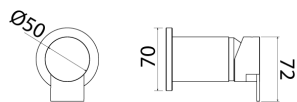

TEK401 Wall-mounted mono-control mixer

TEK401S	Satin	€ 414,56
TEK401L	Polish	€ 520,55
TEK401BKS	Satin black	€ 837,96
TEK401PGS	Satin rose gold	€ 837,96
TEK401LGS	Light gold satin	€ 837,96
TEK401GDS	Satin gold	€ 837,96
TEK401BKL	Black polish	€ 943,81
TEK401PGL	Polish rose gold	€ 943,81
TEK401LGL	Light gold polish	€ 943,81
TEK401GDL	Polish gold	€ 943,81
INC008	Built-in part	€ 291,31

* Obligatory Built-In Part