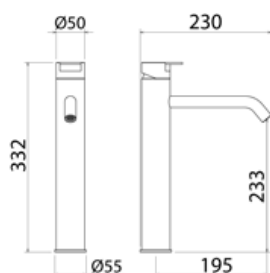

TOK012 Top-mounted mixer for basin

TOK012S	Satin	€ 923,22
TOK012L	Polish	€ 1.061,69
TOK012BKS	Satin black	€ 1.477,12
TOK012PGS	Satin rose gold	€ 1.477,12
TOK012LGS	Light gold satin	€ 1.477,12
TOK012GDS	Satin gold	€ 1.477,12
TOK012BKL	Black polish	€ 1.615,59
TOK012PGL	Polish rose gold	€ 1.615,59
TOK012LGL	Light gold polish	€ 1.615,59
TOK012GDL	Polish gold	€ 1.615,59