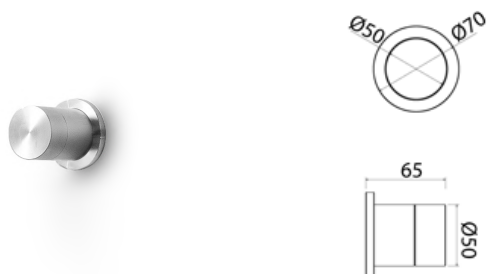

PUR201 Wall-mounted mono-control mixer

PUR201S	Satin	€ 491,70
PUR201L	Polish	€ 591,02
PUR201BKS	Satin black	€ 900,89
PUR201PGS	Satin rose gold	€ 900,89
PUR201LGS	Light gold satin	€ 900,89
PUR201GDS	Satin gold	€ 900,89
PUR201BKL	Black polish	€ 1.024,28
PUR201PGL	Polish rose gold	€ 1.024,28
PUR201LGL	Light gold polish	€ 1.024,28
PUR201GDL	Polish gold	€ 1.024,28
INC002	Built-in part	€ 327,27

* Obligatory Built-In Part