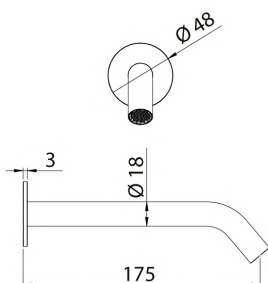

CAN162 Wall-mouted spout for washbasin

CAN162S	Satin	€ 271,15
CAN162L	Polish	€ 311,90
CAN162BKS	Satin black	€ 433,99
CAN162PGS	Satin rose gold	€ 434,13
CAN162LGS	Light gold satin	€ 434,13
CAN162GDS	Satin gold	€ 434,13
CAN162BKL	Black polish	€ 474,59
CAN162PGL	Polish rose gold	€ 474,59
CAN162LGL	Light gold polish	€ 474,59
CAN162GDL	Polish gold	€ 474,59
INC055	Built-in part	€ 204,02

* Optional Built-In Part