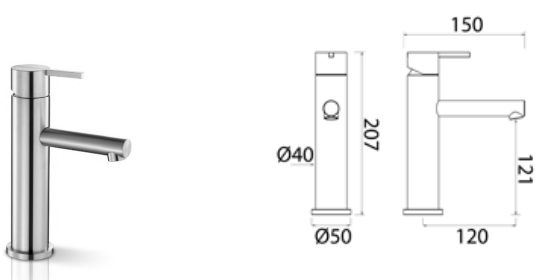

\* Obligatory Built-In Part

---

STYLO

**STY001** Top-mounted mixer for basin

<b>STY001S</b>	Satin	€ 562,02
<b>STY001L</b>	Polish	€ 646,12
<b>STY001BKS</b>	Satin black	€ 899,00
<b>STY001PGS</b>	Satin rose gold	€ 899,00
<b>STY001LGS</b>	Light gold satin	€ 899,00
<b>STY001GDS</b>	Satin gold	€ 899,00
<b>STY001BKL</b>	Black polish	€ 983,10
<b>STY001PGL</b>	Polish rose gold	€ 983,10
<b>STY001LGL</b>	Light gold polish	€ 983,10
<b>STY001GDL</b>	Polish gold	€ 983,10