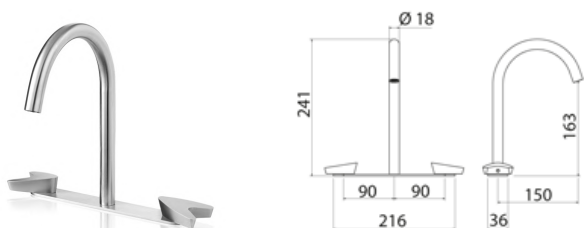

ARW120 Three-hole mixer for washbasin with spout

ARW120S	Satin	€ 1.548,31
ARW120L	Polish	€ 1.734,06
ARW120BKS	Satin black	€ 2.322,32
ARW120PGS	Satin rose gold	€ 2.322,32
ARW120LGS	Light gold satin	€ 2.322,32
ARW120GDS	Satin gold	€ 2.322,32
ARW120BKL	Black polish	€ 2.554,61
ARW120PGL	Polish rose gold	€ 2.554,61
ARW120LGL	Light gold polish	€ 2.554,61
ARW120GDL	Polish gold	€ 2.554,61