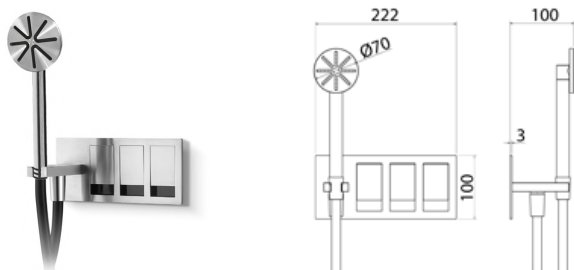

TEK202 Bathtub/shower wall-mounted tap set with mixer and 2 way diverter

TEK202S	Satin	€ 1.969,68
TEK202L	Polish	€ 2.265,05
TEK202BKS	Satin black	€ 3.151,29
TEK202PGS	Satin rose gold	€ 3.151,29
TEK202LGS	Light gold satin	€ 3.151,29
TEK202GDS	Satin gold	€ 3.151,29
TEK202BKL	Black polish	€ 3.446,80
TEK202PGL	Polish rose gold	€ 3.446,80
TEK202LGL	Light gold polish	€ 3.446,80
TEK202GDL	Polish gold	€ 3.446,80
BOX007	Built-in part	€ 483,14

* Obligatory Built-In Part