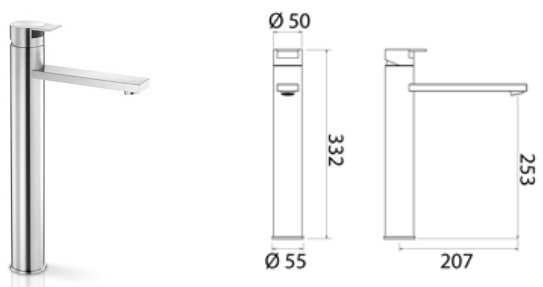

TEK012 Top-mounted mixer for basin

TEK012S	Satin	€ 1.149,27
TEK012L	Polish	€ 1.321,68
TEK012BKS	Satin black	€ 1.838,75
TEK012PGS	Satin rose gold	€ 1.838,75
TEK012LGS	Light gold satin	€ 1.838,75
TEK012GDS	Satin gold	€ 1.838,75
TEK012BKL	Black polish	€ 2.011,15
TEK012PGL	Polish rose gold	€ 2.011,15
TEK012LGL	Light gold polish	€ 2.011,15
TEK012GDL	Polish gold	€ 2.011,15