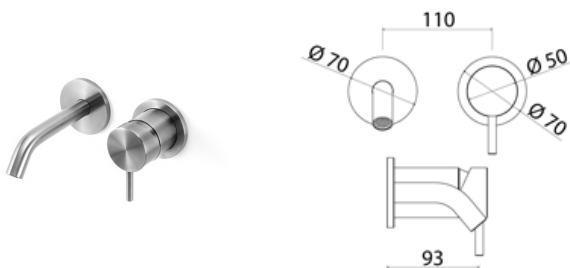

ONE333 Wall-mounted mixer for basin

ONE333S	Satin	€ 315,23
ONE333L	Polish	€ 353,08
ONE333BKS	Satin black	€ 504,31
ONE333PGS	Satin rose gold	€ 504,31
ONE333LGS	Light gold satin	€ 504,31
ONE333GDS	Satin gold	€ 504,31
ONE333BKL	Black polish	€ 551,58
ONE333PGL	Polish rose gold	€ 551,58
ONE333LGL	Light gold polish	€ 551,58
ONE333GDL	Polish gold	€ 551,58
INC004	Built-in part	€ 555,06

* Obligatory Built-In Part