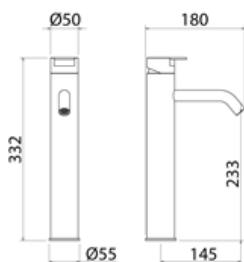

TOK010 Top-mounted mixer for basin

TOK010S	Satin	€ 916,40
TOK010L	Polish	€ 1.053,86
TOK010BKS	Satin black	€ 1.466,10
TOK010PGS	Satin rose gold	€ 1.466,10
TOK010LGS	Light gold satin	€ 1.466,10
TOK010GDS	Satin gold	€ 1.466,10
TOK010BKL	Black polish	€ 1.603,56
TOK010PGL	Polish rose gold	€ 1.603,56
TOK010LGL	Light gold polish	€ 1.603,56
TOK010GDL	Polish gold	€ 1.603,56