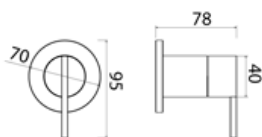

STY403 Two way diverter

STY403S	Satin	€ 193,72
STY403L	Polish	€ 251,87
STY403BKS	Satin black	€ 483,14
STY403PGS	Satin rose gold	€ 483,14
STY403LGS	Light gold satin	€ 483,14
STY403GDS	Satin gold	€ 483,14
STY403BKl	Black polish	€ 556,66
STY403PGL	Polish rose gold	€ 556,66
STY403LGL	Light gold polish	€ 556,66
STY403GDL	Polish gold	€ 556,66
INC009	Built-in part	€ 291,31

* Obligatory Built-In Part