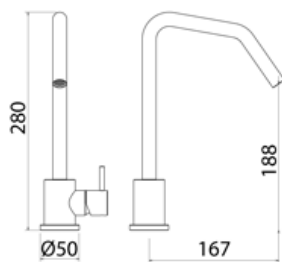

DEC001 Mixer for washbasin with orientable spout

DEC001S	Satin	€ 649,31
DEC001L	Polish	€ 746,46
DEC001BKS	Satin black	€ 1.038,64
DEC001PGS	Satin rose gold	€ 1.038,64
DEC001LGS	Light gold satin	€ 1.038,64
DEC001GDS	Satin gold	€ 1.038,64
DEC001BKL	Black polish	€ 1.136,08
DEC001PGL	Polish rose gold	€ 1.136,08
DEC001LGL	Light gold polish	€ 1.136,08
DEC001GDL	Polish gold	€ 1.136,08