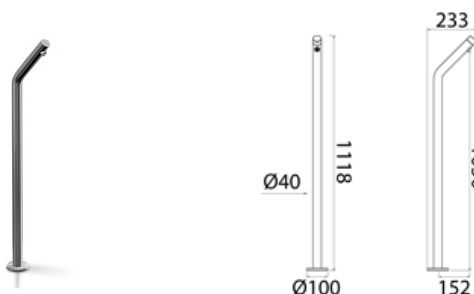

PUR063 Freestanding mixer for basin

PUR063S	Satin	€ 1.695,63
PUR063L	Polish	€ 1.899,07
PUR063BKS	Satin black	€ 2.543,30
PUR063PGS	Satin rose gold	€ 2.543,30
PUR063LGS	Light gold satin	€ 2.543,30
PUR063GDS	Satin gold	€ 2.543,30
PUR063BKL	Black polish	€ 2.797,78
PUR063PGL	Polish rose gold	€ 2.797,78
PUR063LGL	Light gold polish	€ 2.797,78
PUR063GDL	Polish gold	€ 2.797,78
BOX005	Built-in part	€ 448,92

* Obligatory Built-In Part