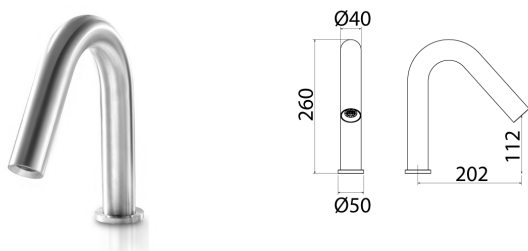

CAN036 Top-mounted bathtub spout

CAN036S	Satin	€ 481,40
CAN036L	Polish	€ 553,47
CAN036BKS	Satin black	€ 770,24
CAN036PGS	Satin rose gold	€ 770,24
CAN036LGS	Light gold satin	€ 770,24
CAN036GDS	Satin gold	€ 770,24
CAN036BKL	Black polish	€ 842,31
CAN036PGL	Polish rose gold	€ 842,31
CAN036LGL	Light gold polish	€ 842,31
CAN036GDL	Polish gold	€ 842,31