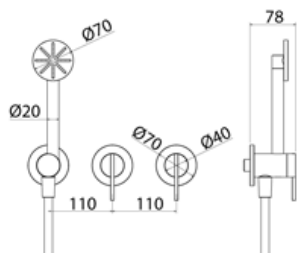

STY327 Bathtub / shower tap set with shower hand

STY327S	Satin	€ 943,81
STY327L	Polish	€ 1.085,33
STY327BKS	Satin black	€ 1.510,03
STY327PGS	Satin rose gold	€ 1.510,03
STY327LGS	Light gold satin	€ 1.510,03
STY327GDS	Satin gold	€ 1.510,03
STY327BKL	Black polish	€ 1.651,55
STY327PGL	Polish rose gold	€ 1.651,55
STY327LGL	Light gold polish	€ 1.651,55
STY327GDL	Polish gold	€ 1.651,55
INC305	Built-in part	€ 745,16

* Obligatory Built-In Part