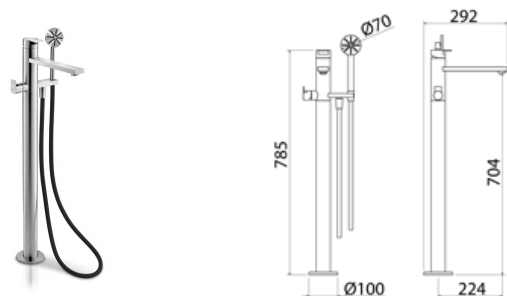

TEK072 Freestanding mixer for bathtub with shower hand

TEK072S	Satin	€ 3.122,29
TEK072L	Polish	€ 3.590,64
TEK072BKS	Satin black	€ 4.995,54
TEK072PGS	Satin rose gold	€ 4.995,54
TEK072LGS	Light gold satin	€ 4.995,54
TEK072GDS	Satin gold	€ 4.995,54
TEK072BKL	Black polish	€ 5.463,89
TEK072PGL	Polish rose gold	€ 5.463,89
TEK072LGL	Light gold polish	€ 5.463,89
TEK072GDL	Polish gold	€ 5.463,89
BOX005	Built-in part	€ 448,92

* Obligatory Built-In Part