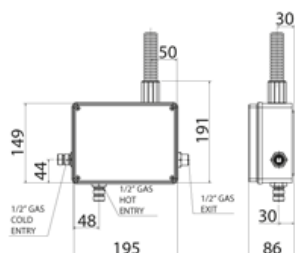

SEN003 Built-in part for infrared with battery and solenoid valve. temperature regulation through a remote manual mixing cartridge