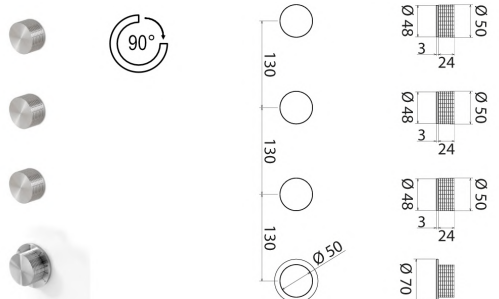

KRO273 Thermostatic mixer with 3 open/close taps

KRO273S	Satin	€ 1.222,93
KRO273L	Polish	€ 1.370,25
KRO273BKS	Satin black	€ 1.955,91
KRO273PGS	Satin rose gold	€ 1.955,91
KRO273LGS	Light gold satin	€ 1.955,91
KRO273GDS	Satin gold	€ 1.955,91
KRO273BKL	Black polish	€ 2.192,26
KRO273PGL	Polish rose gold	€ 2.192,26
KRO273LGL	Light gold polish	€ 2.192,26
KRO273GDL	Polish gold	€ 2.192,26
INC027	Built-in part	€ 1.409,55

* Obligatory Built-In Part