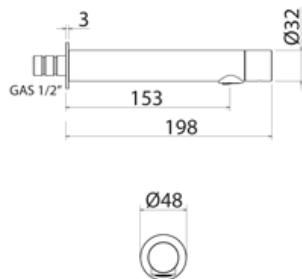

CLD011 Wall-mounted shut-off cold water valve

CLD011S	Satin	€ 304,94
CLD011L	Polish	€ 350,61
CLD011BKS	Satin black	€ 487,93
CLD011PGS	Satin rose gold	€ 487,93
CLD011LGS	Light gold satin	€ 487,93
CLD011GDS	Satin gold	€ 487,93
CLD011BKL	Black polish	€ 533,60
CLD011PGL	Polish rose gold	€ 533,60
CLD011LGL	Light gold polish	€ 533,60
CLD011GDL	Polish gold	€ 533,60
INC055	Built-in part	€ 204,02

* Optional Built-In Part