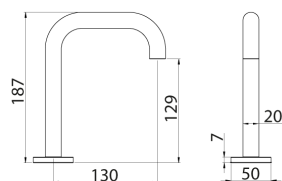

CAN190 Fixed top-mounted basin spout

CAN190S	Satin	€ 360,47
CAN190L	Polish	€ 414,56
CAN190BKS	Satin black	€ 576,67
CAN190PGS	Satin rose gold	€ 576,67
CAN190LGS	Light gold satin	€ 576,67
CAN190GDS	Satin gold	€ 576,67
CAN190BKL	Black polish	€ 630,90
CAN190PGL	Polish rose gold	€ 630,90
CAN190LGL	Light gold polish	€ 630,90
CAN190GDL	Polish gold	€ 630,90