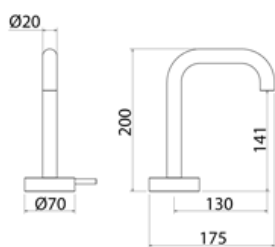

RND014 Top-mounted mixer for basin

RND014S	Satin	€ 1.082,57
RND014L	Polish	€ 1.212,35
RND014BKS	Satin black	€ 1.623,71
RND014PGS	Satin rose gold	€ 1.623,71
RND014LGS	Light gold satin	€ 1.623,71
RND014GDS	Satin gold	€ 1.623,71
RND014BKL	Black polish	€ 1.785,97
RND014PGL	Polish rose gold	€ 1.785,97
RND014LGL	Light gold polish	€ 1.785,97
RND014GDL	Polish gold	€ 1.785,97