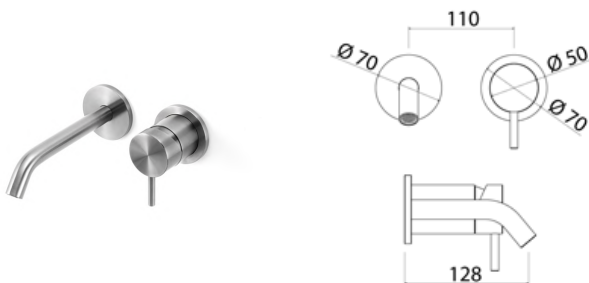

ONE334 Wall-mounted mixer for basin

ONE334S	Satin	€ 346,12
ONE334L	Polish	€ 387,59
ONE334BKS	Satin black	€ 553,61
ONE334PGS	Satin rose gold	€ 553,61
ONE334LGS	Light gold satin	€ 553,61
ONE334GDS	Satin gold	€ 553,61
ONE334BKL	Black polish	€ 605,52
ONE334PGL	Polish rose gold	€ 605,52
ONE334LGL	Light gold polish	€ 605,52
ONE334GDL	Polish gold	€ 605,52
INC004	Built-in part	€ 555,06

* Obligatory Built-In Part