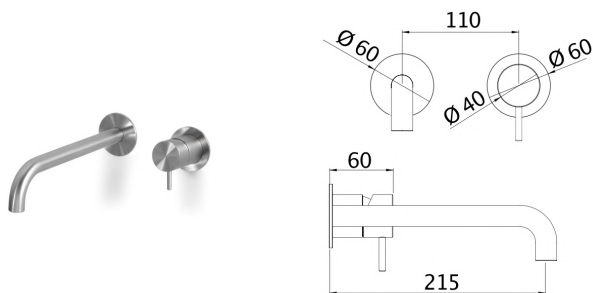

LOP341 Wall-mounted mixer for basin

LOP341S	Satin	€ 343,94
LOP341L	Polish	€ 395,13
LOP341BKS	Satin black	€ 618,28
LOP341PGS	Satin rose gold	€ 618,28
LOP341LGS	Light gold satin	€ 618,28
LOP341GDS	Satin gold	€ 618,28
LOP341BKL	Black polish	€ 711,81
LOP341PGL	Polish rose gold	€ 711,81
LOP341LGL	Light gold polish	€ 711,81
LOP341GDL	Polish gold	€ 711,81
INC004	Built-in part	€ 555,06

* Obligatory Built-In Part

LOP360 Wall mounted set of 2 individual taps with spout

LOP360S	Satin	€ 606,25
LOP360L	Polish	€ 696,73
LOP360BKS	Satin black	€ 1.091,85
LOP360PGS	Satin rose gold	€ 1.091,85
LOP360LGS	Light gold satin	€ 1.091,85
LOP360GDS	Satin gold	€ 1.091,85
LOP360BKL	Black polish	€ 1.254,69
LOP360PGL	Polish rose gold	€ 1.254,69
LOP360LGL	Light gold polish	€ 1.254,69
LOP360GDL	Polish gold	€ 1.254,69
INC041	Built-in part	€ 620,17

* Obligatory Built-In Part

LOP361 Wall mounted set of 2 individual taps with spout

LOP361S	Satin	€ 630,46
LOP361L	Polish	€ 725,44
LOP361BKS	Satin black	€ 1.134,05
LOP361PGS	Satin rose gold	€ 1.134,05
LOP361LGS	Light gold satin	€ 1.134,05
LOP361GDS	Satin gold	€ 1.134,05
LOP361BKL	Black polish	€ 1.304,42
LOP361PGL	Polish rose gold	€ 1.304,42
LOP361LGL	Light gold polish	€ 1.304,42
LOP361GDL	Polish gold	€ 1.304,42
INC041	Built-in part	€ 620,17

* Obligatory Built-In Part