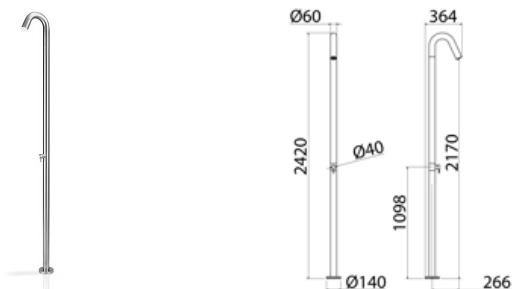

OUT001 Freestanding outdoor shower in AISI 316L with mixer

OUT001S	Satin	€ 2.877,38
OUT001L	Polish	€ 3.222,48
OUT001BKS	Satin black	€ 4.603,75
OUT001PGS	Satin rose gold	€ 4.603,75
OUT001LGS	Light gold satin	€ 4.603,75
OUT001GDS	Satin gold	€ 4.603,75
OUT001BKL	Black polish	€ 5.035,13
OUT001PGL	Polish rose gold	€ 5.035,13
OUT001LGL	Light gold polish	€ 5.035,13
OUT001GDL	Polish gold	€ 5.035,13
BOX015	Built-in part	€ 483,14

* Obligatory Built-In Part