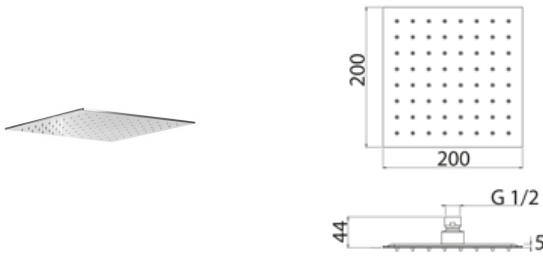

SOF037 "Slim" Squared adjustable shower head 200x200 mm

SOF037S	Satin	€ 433,41
SOF037L	Polish	€ 498,51