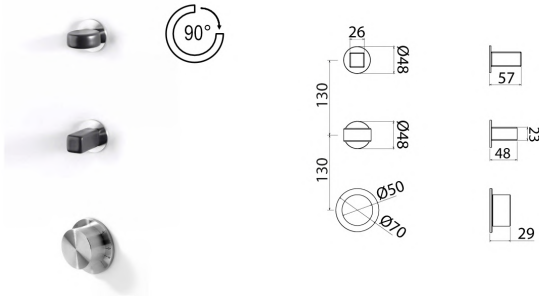

IOX272 Thermostatic mixer with 2 open/close taps

IOX272S.105	Satin with black matt ceramic handle	€ 1.032,84
IOX272S.100	Satin with white brilliant ceramic handle	€ 1.032,84
IOX272S.101	Satin with white matt ceramic handle	€ 1.032,84
IOX272S.104	Satin with black brilliant ceramic handle	€ 1.032,84
IOX272S.125	Satin with red brilliant ceramic handle	€ 1.032,84
IOX272L.100	Polished with white brilliant ceramic handle	€ 1.156,09
IOX272L.101	Polished with white matt ceramic handle	€ 1.156,09
IOX272L.104	Polished with black brilliant ceramic handle	€ 1.156,09
IOX272L.105	Polished with black matt ceramic handle	€ 1.156,09
IOX272L.125	Polished with red brilliant ceramic handle	€ 1.156,09
IOX272BKS.100	Black satin with white brilliant ceramic handle	€ 1.601,38
IOX272BKS.101	Black satin with white matt ceramic handle	€ 1.601,38
IOX272BKS.104	Black satin with black brilliant ceramic handle	€ 1.601,38
IOX272BKS.105	Black satin with black matt ceramic handle	€ 1.601,38
IOX272BKS.125	Black satin with red brilliant ceramic handle	€ 1.601,38
IOX272PGS.100	Satin rose gold with white brilliant ceramic handle	€ 1.601,38
IOX272PGS.101	Satin rose gold with white matt ceramic handle	€ 1.601,38
IOX272PGS.104	Satin rose gold with black brilliant ceramic handle	€ 1.601,38
IOX272PGS.105	Satin rose gold with black matt ceramic handle	€ 1.601,38
IOX272PGS.125	Satin rose gold with red brilliant ceramic handle	€ 1.601,38
IOX272LGS.100	Satin light gold with white brilliant ceramic handle	€ 1.601,38
IOX272LGS.101	Satin light gold with white matt ceramic handle	€ 1.601,38
IOX272LGS.104	Satin light gold with black brilliant ceramic handle	€ 1.601,38
IOX272LGS.105	Satin light gold with black matt ceramic handle	€ 1.601,38
IOX272LGS.125	Satin light gold with red brilliant ceramic handle	€ 1.601,38
IOX272GDS.100	Satin gold with white brilliant ceramic handle	€ 1.601,38
IOX272GDS.101	Satin gold with white matt ceramic handle	€ 1.601,38
IOX272GDS.104	Satin gold with black brilliant ceramic handle	€ 1.601,38
IOX272GDS.105	Satin gold with black matt ceramic handle	€ 1.601,38
IOX272GDS.125	Satin gold with red brilliant ceramic handle	€ 1.601,38
IOX272BKL.100	Black polished with white brilliant ceramic handle	€ 1.791,62
IOX272BKL.101	Black polished with white matt ceramic handle	€ 1.791,62
IOX272BKL.104	Black polished with black brilliant ceramic handle	€ 1.791,62
IOX272BKL.105	Black polished with black matt ceramic handle	€ 1.791,62
IOX272BKL.125	Black polished with red brilliant ceramic handle	€ 1.791,62
IOX272PGL.100	Polished rose gold with white brilliant ceramic handle	€ 1.791,62
IOX272PGL.101	Polished rose gold with white matt ceramic handle	€ 1.791,62
IOX272PGL.104	Polished rose gold with black brilliant ceramic handle	€ 1.791,62
IOX272PGL.105	Polished rose gold with black matt ceramic handle	€ 1.791,62
IOX272PGL.125	Polished rose gold with red brilliant ceramic handle	€ 1.791,62
IOX272LGL.100	Polished light gold with white brilliant ceramic handle	€ 1.791,62
IOX272LGL.101	Polished light gold with white matt ceramic handle	€ 1.791,62
IOX272LGL.104	Polished light gold with black brilliant ceramic handle	€ 1.791,62
IOX272LGL.105	Polished light gold with black matt ceramic handle	€ 1.791,62
IOX272LGL.125	Polished light gold with red brilliant ceramic handle	€ 1.791,62
IOX272GDL.100	Polished gold with white brilliant ceramic handle	€ 1.791,62
IOX272GDL.101	Polished gold with white matt ceramic handle	€ 1.791,62
IOX272GDL.104	Polished gold with black brilliant ceramic handle	€ 1.791,62
IOX272GDL.105	Polished gold with black matt ceramic handle	€ 1.791,62
IOX272GDL.125	Polished gold with red brilliant ceramic handle	€ 1.791,62
INC026	Built-in part	€ 1.231,49