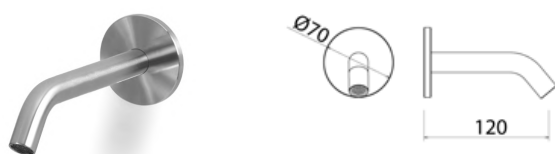

CAN124 Wall-mouted spout for washbasin

CAN124S	Satin	€ 269,12
CAN124L	Polish	€ 309,43
CAN124BKS	Satin black	€ 430,36
CAN124PGS	Satin rose gold	€ 430,36
CAN124LGS	Light gold satin	€ 430,36
CAN124GDS	Satin gold	€ 430,36
CAN124BKL	Black polish	€ 470,67
CAN124PGL	Polish rose gold	€ 470,67
CAN124LGL	Light gold polish	€ 470,67
CAN124GDL	Polish gold	€ 470,67
INC055	Built-in part	€ 204,02

* Optional Built-In Part