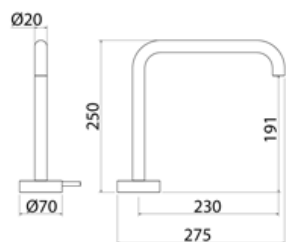

RND017 Top-mounted mixer for basin

RND017S	Satin	€ 1.133,90
RND017L	Polish	€ 1.269,91
RND017BKS	Satin black	€ 1.700,85
RND017PGS	Satin rose gold	€ 1.700,85
RND017LGS	Light gold satin	€ 1.700,85
RND017GDS	Satin gold	€ 1.700,85
RND017BKL	Black polish	€ 1.870,94
RND017PGL	Polish rose gold	€ 1.870,94
RND017LGL	Light gold polish	€ 1.870,94
RND017GDL	Polish gold	€ 1.870,94