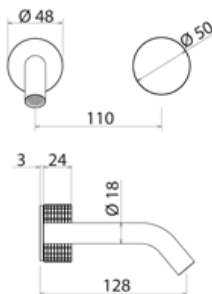

KRO141 Wall-mounted mixer for basin

KRO141S	Satin	€ 397,45
KRO141L	Polish	€ 457,19
KRO141BKS	Satin black	€ 615,96
KRO141PGS	Satin rose gold	€ 615,96
KRO141LGS	Light gold satin	€ 615,96
KRO141GDS	Satin gold	€ 615,96
KRO141BKL	Black polish	€ 675,70
KRO141PGL	Polish rose gold	€ 675,70
KRO141LGL	Light gold polish	€ 675,70
KRO141GDL	Polish gold	€ 675,70
INC040	Built-in part	€ 596,24

* Obligatory Built-In Part