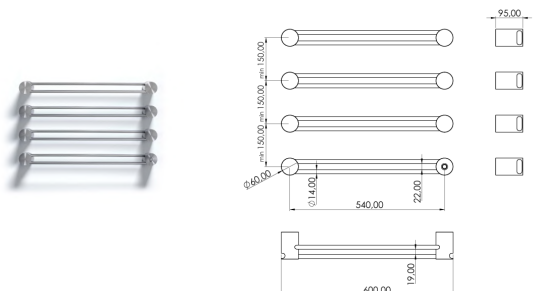

TWI104 Electric towel warmer L.600 mm with power button

TWI104S	Satin	€ 4.910,14
TWI104L	Polish	€ 5.695,75
TWI104BKS	Satin black	€ 7.365,13
TWI104PGS	Satin rose gold	€ 7.365,13
TWI104LGS	Light gold satin	€ 7.365,13
TWI104GDS	Satin gold	€ 7.365,13
TWI104BKL	Black polish	€ 8.542,82
TWI104PGL	Polish rose gold	€ 8.542,82
TWI104LGL	Light gold polish	€ 8.542,82
TWI104GDL	Polish gold	€ 8.542,82
INC154	Built-in part (4 X INC151)	€ 555,06

* Obligatory Built-In Part