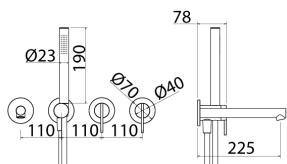

STY330 Bathtub set with mixer, diverter, spout and shower-hand

STY330S	Satin	€ 885,52
STY330L	Polish	€ 1.018,48
STY330BKS	Satin black	€ 1.416,80
STY330PGS	Satin rose gold	€ 1.416,80
STY330LGS	Light gold satin	€ 1.416,80
STY330GDS	Satin gold	€ 1.416,80
STY330BKL	Black polish	€ 1.549,76
STY330PGL	Polish rose gold	€ 1.549,76
STY330LGL	Light gold polish	€ 1.549,76
STY330GDL	Polish gold	€ 1.549,76
INC306	Built-in part	€ 820,41

* Obligatory Built-In Part