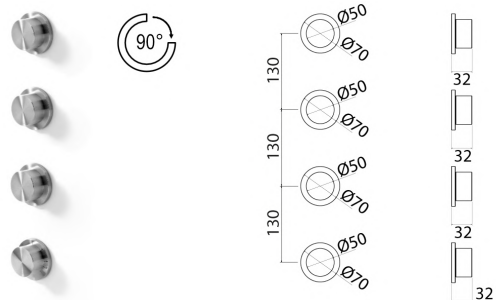

PUR273 Thermostatic mixer with 3 open/close taps

PUR273S	Satin	€ 1.161,16
PUR273L	Polish	€ 1.299,93
PUR273BK	Satin black	€ 1.858,32
PUR273PGS	Satin rose gold	€ 1.858,32
PUR273LGS	Light gold satin	€ 1.858,32
PUR273GDS	Satin gold	€ 1.858,32
PUR273BKL	Black polish	€ 2.079,30
PUR273PGL	Polish rose gold	€ 2.079,30
PUR273LGL	Light gold polish	€ 2.079,30
PUR273GDL	Polish gold	€ 2.079,30
INC027	Built-in part	€ 1.409,55

* Obligatory Built-In Part