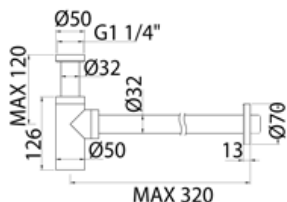

ACC011 Stainless steel Siphon

ACC011S	Satin	€ 341,04
ACC011L	Polish	€ 392,08
ACC011BKS	Satin black	€ 545,49
ACC011PGS	Satin rose gold	€ 545,49
ACC011LGS	Light gold satin	€ 545,49
ACC011GDS	Satin gold	€ 545,49
ACC011BKL	Black polish	€ 596,68
ACC011PGL	Polish rose gold	€ 596,68
ACC011LGL	Light gold polish	€ 596,68
ACC011GDL	Polish gold	€ 596,68