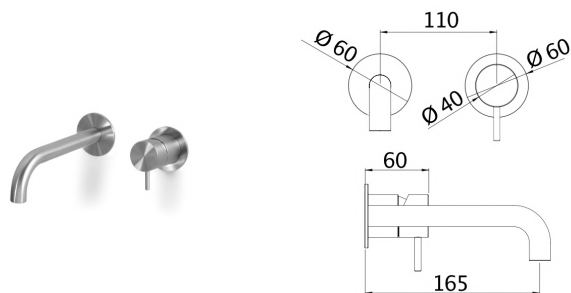

LOP340 Wall-mounted mixer for basin

LOP340S	Satin	€ 325,82
LOP340L	Polish	€ 374,10
LOP340BKS	Satin black	€ 586,67
LOP340PGS	Satin rose gold	€ 586,67
LOP340LGS	Light gold satin	€ 586,67
LOP340GDS	Satin gold	€ 586,67
LOP340BKL	Black polish	€ 674,11
LOP340PGL	Polish rose gold	€ 674,11
LOP340LGL	Light gold polish	€ 674,11
LOP340GDL	Polish gold	€ 674,11
INC004	Built-in part	€ 555,06

* Obligatory Built-In Part

LOP351 Wall mounted set of 2 individual taps with spout

LOP351S	Satin	€ 583,63
LOP351L	Polish	€ 671,06
LOP351BKS	Satin black	€ 1.051,11
LOP351PGS	Satin rose gold	€ 1.051,11
LOP351LGS	Light gold satin	€ 1.051,11
LOP351GDS	Satin gold	€ 1.051,11
LOP351BKL	Black polish	€ 1.208,00
LOP351PGL	Polish rose gold	€ 1.208,00
LOP351LGL	Light gold polish	€ 1.208,00
LOP351GDL	Polish gold	€ 1.208,00
INC041	Built-in part	€ 620,17

* Obligatory Built-In Part

LOP352 Wall mounted set of 2 individual taps with spout

LOP352S	Satin	€ 609,29
LOP352L	Polish	€ 701,22
LOP352BKS	Satin black	€ 1.096,35
LOP352PGS	Satin rose gold	€ 1.096,35
LOP352LGS	Light gold satin	€ 1.096,35
LOP352GDS	Satin gold	€ 1.096,35
LOP352BKL	Black polish	€ 1.260,78
LOP352PGL	Polish rose gold	€ 1.260,78
LOP352LGL	Light gold polish	€ 1.260,78
LOP352GDL	Polish gold	€ 1.260,78
INC041	Built-in part	€ 620,17

* Obligatory Built-In Part

LOP353 Wall mounted set of 2 individual taps with spout

LOP353S	Satin	€ 627,42
LOP353L	Polish	€ 720,94
LOP353BKS	Satin black	€ 1.129,55
LOP353PGS	Satin rose gold	€ 1.129,55
LOP353LGS	Light gold satin	€ 1.129,55
LOP353GDS	Satin gold	€ 1.129,55
LOP353BKL	Black polish	€ 1.298,48
LOP353PGL	Polish rose gold	€ 1.298,48
LOP353LGL	Light gold polish	€ 1.298,48
LOP353GDL	Polish gold	€ 1.298,48
INC041	Built-in part	€ 620,17

* Obligatory Built-In Part