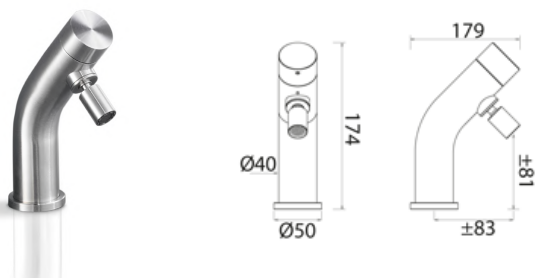

PUR020 Mixer for bidet

PUR020S	Satin	€ 751,97
PUR020L	Polish	€ 842,16
PUR020BKS	Satin black	€ 1.127,96
PUR020PGS	Satin rose gold	€ 1.127,96
PUR020LGS	Light gold satin	€ 1.127,96
PUR020GDS	Satin gold	€ 1.127,96
PUR020BKL	Black polish	€ 1.240,77
PUR020PGL	Polish rose gold	€ 1.240,77
PUR020LGL	Light gold polish	€ 1.240,77
PUR020GDL	Polish gold	€ 1.240,77