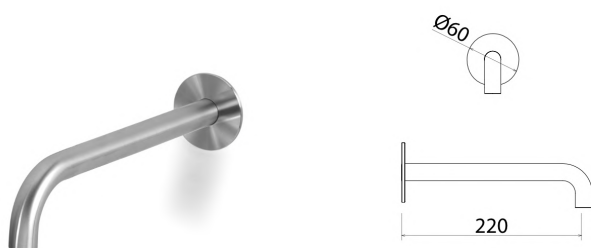

CAN239 Wall-mouted spout for washbasin

CAN239S	Satin	€ 448,05
CAN239L	Polish	€ 341,91
CAN239BKS	Satin black	€ 475,75
CAN239PGS	Satin rose gold	€ 475,75
CAN239LGS	Light gold satin	€ 475,75
CAN239GDS	Satin gold	€ 475,75
CAN239BKL	Black polish	€ 520,12
CAN239PGL	Polish rose gold	€ 520,12
CAN239LGL	Light gold polish	€ 520,12
CAN239GDL	Polish gold	€ 520,12
INC055	Built-in part	€ 204,02

* Optional Built-In Part