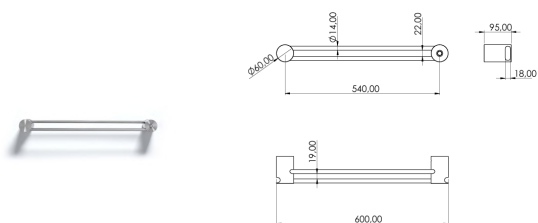

TWI101 Electric towel warmer L.600 mm with power button

TWI101S	Satin	€ 1.637,78
TWI101L	Polish	€ 1.900,08
TWI101BKS	Satin black	€ 2.456,59
TWI101PGS	Satin rose gold	€ 2.456,59
TWI101LGS	Light gold satin	€ 2.456,59
TWI101GDS	Satin gold	€ 2.456,59
TWI101BKL	Black polish	€ 2.850,12
TWI101PGL	Polish rose gold	€ 2.850,12
TWI101LGL	Light gold polish	€ 2.850,12
TWI101GDL	Polish gold	€ 2.850,12
INC151	Built-in part	€ 138,77

* Obligatory Built-In Part