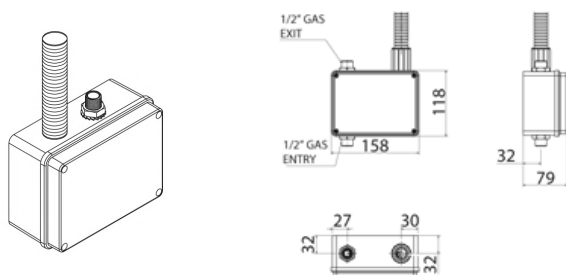

SEN001 Built-in part for infrared with battery and solenoid valve

SEN001		€ 678,31