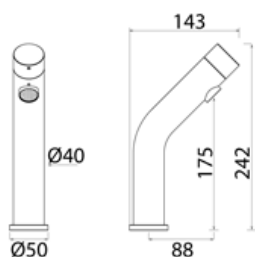

PUR007 Top-mounted mixer for basin

PUR007S	Satin	€ 736,60
PUR007L	Polish	€ 824,91
PUR007BKS	Satin black	€ 1.104,90
PUR007PGS	Satin rose gold	€ 1.104,90
PUR007LGS	Light gold satin	€ 1.104,90
PUR007GDS	Satin gold	€ 1.104,90
PUR007BKL	Black polish	€ 1.215,25
PUR007PGL	Polish rose gold	€ 1.215,25
PUR007LGL	Light gold polish	€ 1.215,25
PUR007GDL	Polish gold	€ 1.215,25