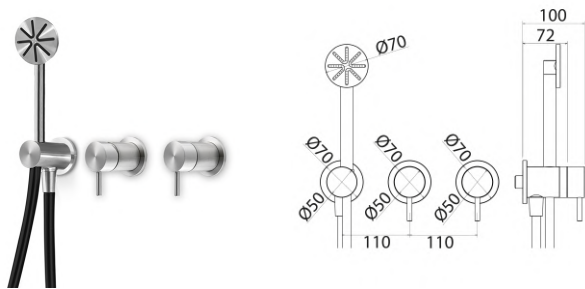

ONE327 Bathtub/shower set with mixer, 2-ways diverter and shower-hand

ONE327S	Satin	€ 907,85
ONE327L	Polish	€ 1.016,74
ONE327BKS	Satin black	€ 1.452,47
ONE327PGS	Satin rose gold	€ 1.452,47
ONE327LGS	Light gold satin	€ 1.452,47
ONE327GDS	Satin gold	€ 1.452,47
ONE327BKL	Black polish	€ 1.588,62
ONE327PGL	Polish rose gold	€ 1.588,62
ONE327LGL	Light gold polish	€ 1.588,62
ONE327GDL	Polish gold	€ 1.588,62
INC305	Built-in part	€ 745,16

* Obligatory Built-In Part