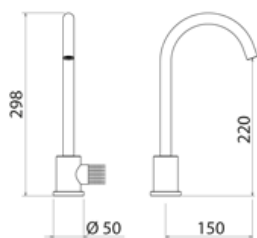

KRO002 Top-mounted mixer for basin

KRO002S	Satin	€ 743,42
KRO002L	Polish	€ 854,92
KRO002BKS	Satin black	€ 1.152,17
KRO002PGS	Satin rose gold	€ 1.152,17
KRO002LGS	Light gold satin	€ 1.152,17
KRO002GDS	Satin gold	€ 1.152,17
KRO002BKL	Black polish	€ 1.263,82
KRO002PGL	Polish rose gold	€ 1.263,82
KRO002LGL	Light gold polish	€ 1.263,82
KRO002GDL	Polish gold	€ 1.263,82