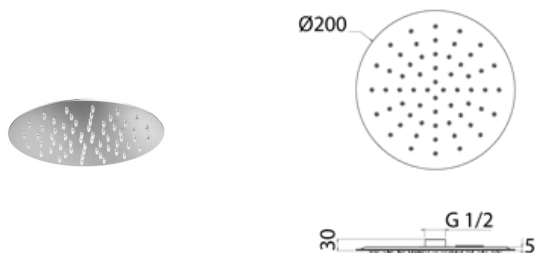

SOF032 "Slim" round shower head Ø 200 mm

SOF032S	Satin	€ 317,12
SOF032L	Polish	€ 364,53