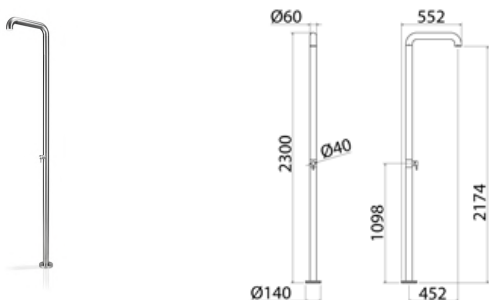

OUT005 Freestanding outdoor shower in AISI 316L with mixer

OUT005S	Satin	€ 3.117,07
OUT005L	Polish	€ 3.491,02
OUT005BKS	Satin black	€ 4.987,28
OUT005PGS	Satin rose gold	€ 4.987,28
OUT005LGS	Light gold satin	€ 4.987,28
OUT005GDS	Satin gold	€ 4.987,28
OUT005BKL	Black polish	€ 5.454,76
OUT005PGL	Polish rose gold	€ 5.454,76
OUT005LGL	Light gold polish	€ 5.454,76
OUT005GDL	Polish gold	€ 5.454,76
BOX015	Built-in part	€ 483,14

* Obligatory Built-In Part