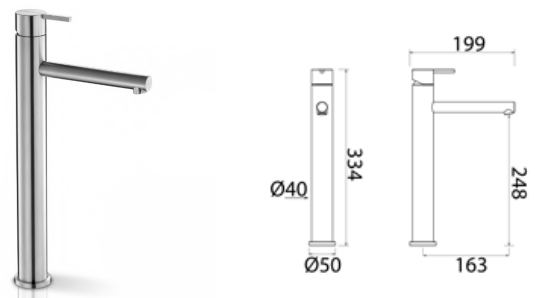

STY011 Top-mounted mixer for basin

STY011S	Satin	€ 644,09
STY011L	Polish	€ 740,66
STY011BKS	Satin black	€ 1.030,52
STY011PGS	Satin rose gold	€ 1.030,52
STY011LGS	Light gold satin	€ 1.030,52
STY011GDS	Satin gold	€ 1.030,52
STY011BKL	Black polish	€ 1.126,94
STY011PGL	Polish rose gold	€ 1.126,94
STY011LGL	Light gold polish	€ 1.126,94
STY011GDL	Polish gold	€ 1.126,94