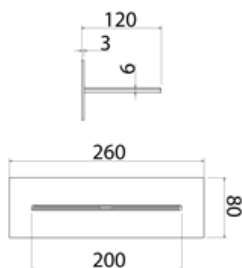

SOF085S	Satin	€ 984,99
SOF085L	Polish	€ 1.132,60
SOF085BKS	Satin black	€ 1.575,72
SOF085PGS	Satin rose gold	€ 1.575,72
SOF085LGS	Light gold satin	€ 1.575,72
SOF085GDS	Satin gold	€ 1.575,72
SOF085BKL	Black polish	€ 1.723,47
SOF085PGL	Polish rose gold	€ 1.723,47
SOF085LGL	Light gold polish	€ 1.723,47
SOF085GDL	Polish gold	€ 1.723,47