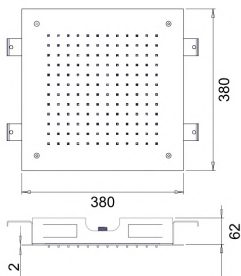

SOF065S	Satin	€ 1.418,25
SOF065L	Polish	€ 1.632,27
SOF065BKS	Satin black	€ 2.269,25
SOF065PGS	Satin rose gold	€ 2.269,25
SOF065LGS	Light gold satin	€ 2.269,25
SOF065GDS	Satin gold	€ 2.269,25
SOF065BKL	Black polish	€ 2.483,42
SOF065PGL	Polish rose gold	€ 2.483,42
SOF065LGL	Light gold polish	€ 2.483,42
SOF065GDL	Polish gold	€ 2.483,42

SOF068 Ceiling-mounted rainfall and nebulising shower head