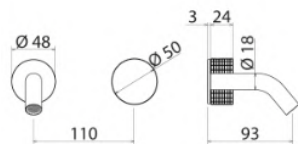

KRO140 Wall-mounted mixer for basin

KRO140S	Satin	€ 373,52
KRO140L	Polish	€ 429,49
KRO140BKS	Satin black	€ 578,84
KRO140PGS	Satin rose gold	€ 578,84
KRO140LGS	Light gold satin	€ 578,84
KRO140GDS	Satin gold	€ 578,84
KRO140BKL	Black polish	€ 634,81
KRO140PGL	Polish rose gold	€ 634,81
KRO140LGL	Light gold polish	€ 634,81
KRO140GDL	Polish gold	€ 634,81
INC040	Built-in part	€ 596,24

* Obligatory Built-In Part