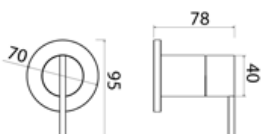

STY420 Open/close tap with 1/2" gas connections. Cold water

STY420S	Satin	€ 231,42
STY420L	Polish	€ 265,64
STY420BKS	Satin black	€ 394,11
STY420PGS	Satin rose gold	€ 394,11
STY420LGS	Light gold satin	€ 394,11
STY420GDS	Satin gold	€ 394,11
STY420BKL	Black polish	€ 452,26
STY420PGL	Polish rose gold	€ 452,26
STY420LGL	Light gold polish	€ 452,26
STY420GDL	Polish gold	€ 452,26
INC018	Built-in part	€ 227,94

* Obligatory Built-In Part