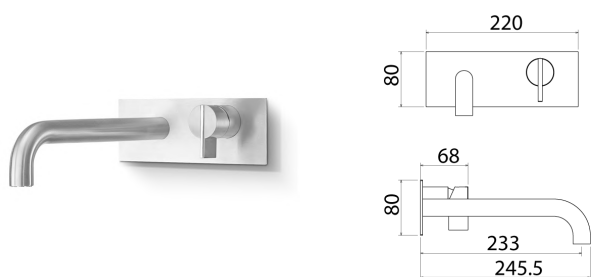

INS235 Wall mounted bathtub mixer

INS235S	Satin	€ 741,68
INS235S.W	Satin with white insert	€ 805,04
INS235S.B	Satin with black insert	€ 805,04
INS235S.R	Satin with red insert	€ 805,04
INS235S.C	Satin with cedar yellow insert	€ 805,04
INS235S.A	Satin with light blue insert	€ 805,04
INS235L	Polish	€ 853,04
INS235L.W	Polish with white insert	€ 925,83
INS235L.B	Polish with black insert	€ 925,83