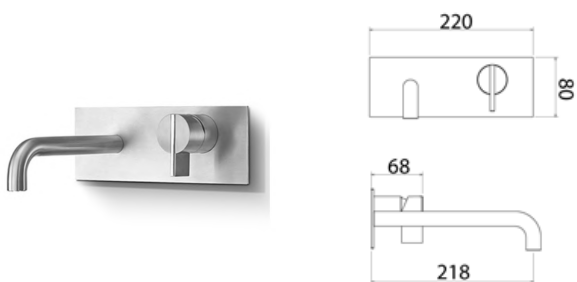

INS035 Wall-mounted mixer for basin

INS035S	Satin	€ 709,20
INS035S.W	Satin with white insert	€ 772,42
INS035S.B	Satin with black insert	€ 772,42
INS035S.R	Satin with red insert	€ 772,42
INS035S.C	Satin with cedar yellow insert	€ 772,42
INS035S.A	Satin with light blue insert	€ 772,42
INS035L	Polish	€ 815,63
INS035L.W	Polish with white insert	€ 888,42
INS035L.B	Polish with black insert	€ 888,42
INS035L.R	Polish with red insert	€ 888,42
INS035L.C	Polish with grape green insert	€ 888,42
INS035L.A	Polish with light blue insert	€ 888,42
INS035BKS	Satin black	€ 1.134,48
INS035PGS	Satin rose gold	€ 1.134,48
INS035LGS	Light gold satin	€ 1.134,48
INS035GDS	Satin gold	€ 1.134,48
INS035BKL	Black polish	€ 1.241,06
INS035PGL	Polish rose gold	€ 1.241,06
INS035LGL	Light gold polish	€ 1.241,06
INS035GDL	Polish gold	€ 1.241,06
BOX001	Built-in part	€ 334,08

* Obligatory Built-In Part