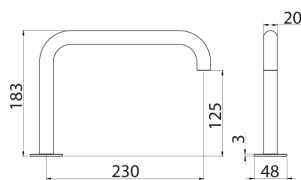

CAN182 Fixed top-mounted basin spout

CAN182S	Satin	€ 398,90
CAN182L	Polish	€ 458,78
CAN182BKS	Satin black	€ 638,29
CAN182PGS	Satin rose gold	€ 638,29
CAN182LGS	Light gold satin	€ 638,29
CAN182GDS	Satin gold	€ 638,29
CAN182BKL	Black polish	€ 698,18
CAN182PGL	Polish rose gold	€ 698,18
CAN182LGL	Light gold polish	€ 698,18
CAN182GDL	Polish gold	€ 698,18