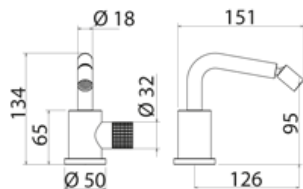

KRO020 Mixer for bidet

KRO020S	Satin	€ 801,71
KRO020L	Polish	€ 921,91
KRO020BKS	Satin black	€ 1.242,51
KRO020PGS	Satin rose gold	€ 1.242,51
KRO020LGS	Light gold satin	€ 1.242,51
KRO020GDS	Satin gold	€ 1.242,51
KRO020BKL	Black polish	€ 1.362,71
KRO020PGL	Polish rose gold	€ 1.362,71
KRO020LGL	Light gold polish	€ 1.362,71
KRO020GDL	Polish gold	€ 1.362,71