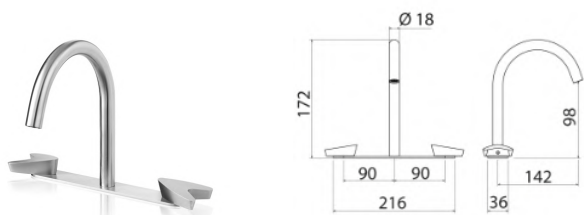

ARW110 Three-hole mixer for washbasin with spout

ARW110S	Satin	€ 1.527,87
ARW110L	Polish	€ 1.711,00
ARW110BKS	Satin black	€ 2.291,58
ARW110PGS	Satin rose gold	€ 2.291,58
ARW110LGS	Light gold satin	€ 2.291,58
ARW110GDS	Satin gold	€ 2.291,58
ARW110BKL	Black polish	€ 2.520,68
ARW110PGL	Polish rose gold	€ 2.520,68
ARW110LGL	Light gold polish	€ 2.520,68
ARW110GDL	Polish gold	€ 2.520,68