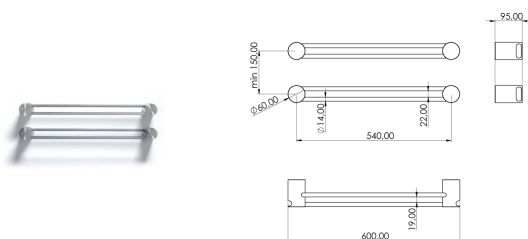

TWI002 Electric towel warmer L.600 mm

TWI002S	Satin	€ 2.307,24
TWI002L	Polish	€ 2.676,70
TWI002BKS	Satin black	€ 3.460,86
TWI002PGS	Satin rose gold	€ 3.460,86
TWI002LGS	Light gold satin	€ 3.460,86
TWI002GDS	Satin gold	€ 3.460,86
TWI002BKL	Black polish	€ 4.014,33
TWI002PGL	Polish rose gold	€ 4.014,33
TWI002LGL	Light gold polish	€ 4.014,33
TWI002GDL	Polish gold	€ 4.014,33
INC152	Built-in part (2 X INC151)	€ 277,53

* Obligatory Built-In Part