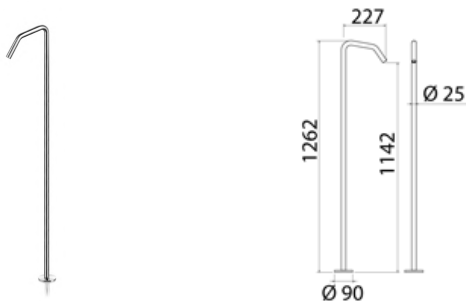

CAN051 Freestanding spout for washbasin

CAN051S	Satin	€ 748,49
CAN051L	Polish	€ 860,87
CAN051BKS	Satin black	€ 1.197,56
CAN051PGS	Satin rose gold	€ 1.197,56
CAN051LGS	Light gold satin	€ 1.197,56
CAN051GDS	Satin gold	€ 1.197,56
CAN051BKL	Black polish	€ 1.309,93
CAN051PGL	Polish rose gold	€ 1.309,93
CAN051LGL	Light gold polish	€ 1.309,93
CAN051GDL	Polish gold	€ 1.309,93
INC055	Built-in part	€ 204,02

* Optional Built-In Part