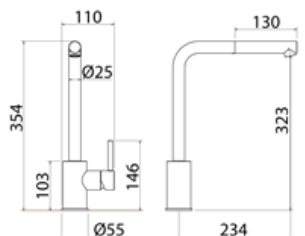

KCH010 Mixer tap for kitchen with pull-out hand shower

KCH010S	Satin	€ 849,70
KCH010L	Polish	€ 951,49
KCH010BKS	Satin black	€ 1.359,23
KCH010PGS	Satin rose gold	€ 1.359,23
KCH010LGS	Light gold satin	€ 1.359,23
KCH010GDS	Satin gold	€ 1.359,23
KCH010BKL	Black polish	€ 1.486,69
KCH010PGL	Polish rose gold	€ 1.486,69
KCH010LGL	Light gold polish	€ 1.486,69
KCH010GDL	Polish gold	€ 1.486,69