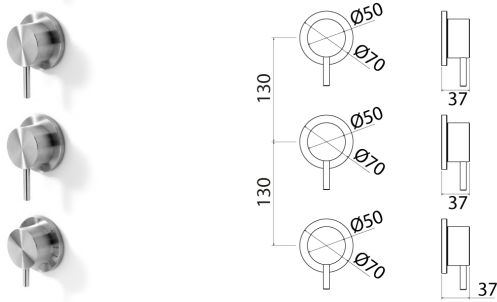

\* Obligatory Built-In Part

**ONE271** Thermostatic mixer with 1 open/close tap

<b>ONE271S</b>	Satin	€ 671,50
<b>ONE271L</b>	Polish	€ 772,42
<b>ONE271BKS</b>	Satin black	€ 1.074,31
<b>ONE271PGS</b>	Satin rose gold	€ 1.074,31
<b>ONE271LGS</b>	Light gold satin	€ 1.074,31
<b>ONE271GDS</b>	Satin gold	€ 1.074,31
<b>ONE271BKL</b>	Black polish	€ 1.235,40
<b>ONE271PGL</b>	Polish rose gold	€ 1.235,40
<b>ONE271LGL</b>	Light gold polish	€ 1.235,40
<b>ONE271GDL</b>	Polish gold	€ 1.235,40
<b>INC025</b>	<b>Built-in part</b>	<b>€ 1.051,69</b>

\* Obligatory Built-In Part

**ONE272** Thermostatic mixer with 2 open/close taps

<b>ONE272S</b>	Satin	€ 928,44
<b>ONE272L</b>	Polish	€ 1.067,20
<b>ONE272BKBS</b>	Satin black	€ 1.392,58
<b>ONE272PGS</b>	Satin rose gold	€ 1.392,58
<b>ONE272LGS</b>	Light gold satin	€ 1.392,58
<b>ONE272GDS</b>	Satin gold	€ 1.392,58
<b>ONE272BKBL</b>	Black polish	€ 1.601,38
<b>ONE272PGL</b>	Polish rose gold	€ 1.601,38
<b>ONE272LGL</b>	Light gold polish	€ 1.601,38
<b>ONE272GDL</b>	Polish gold	€ 1.601,38
<b>INC026</b>	<b>Built-in part</b>	<b>€ 1.231,49</b>