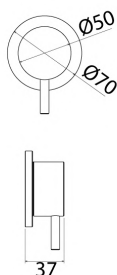

ONE241 Thermostatic mixer

ONE241S	Satin	€ 257,09
ONE241L	Polish	€ 294,79
ONE241BKS	Satin black	€ 411,22
ONE241PGS	Satin rose gold	€ 411,22
ONE241LGS	Light gold satin	€ 411,22
ONE241GDS	Satin gold	€ 411,22
ONE241BKL	Black polish	€ 472,85
ONE241PGL	Polish rose gold	€ 472,85
ONE241LGL	Light gold polish	€ 472,85
ONE241GDL	Polish gold	€ 472,85
INC065	Built-in part	€ 717,75

* Obligatory Built-In Part