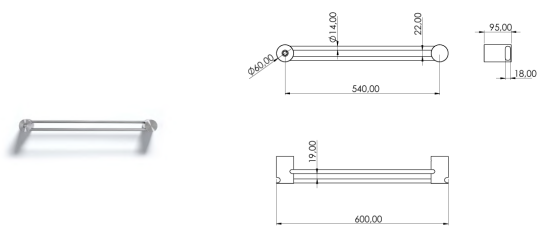

TWI105 Electric towel warmer L.600 mm with power button

TWI105S	Satin	€ 1.637,78
TWI105L	Polish	€ 1.900,08
TWI105BKS	Satin black	€ 2.456,59
TWI105PGS	Satin rose gold	€ 2.456,59
TWI105LGS	Light gold satin	€ 2.456,59
TWI105GDS	Satin gold	€ 2.456,59
TWI105BKL	Black polish	€ 2.850,12
TWI105PGL	Polish rose gold	€ 2.850,12
TWI105LGL	Light gold polish	€ 2.850,12
TWI105GDL	Polish gold	€ 2.850,12
INC151	Built-in part	€ 138,77

* Obligatory Built-In Part