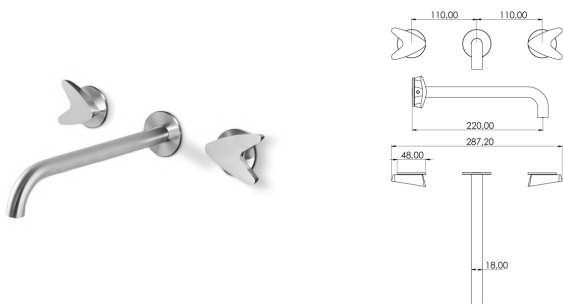

ARW187 Wall-mounted mixer for basin

ARW187S	Satin	€ 817,37
ARW187L	Polish	€ 939,60
ARW187BKS	Satin black	€ 1.266,72
ARW187PGS	Satin rose gold	€ 1.266,72
ARW187LGS	Light gold satin	€ 1.266,72
ARW187GDS	Satin gold	€ 1.266,72
ARW187BKL	Black polish	€ 1.388,96
ARW187PGL	Polish rose gold	€ 1.388,96
ARW187LGL	Light gold polish	€ 1.388,96
ARW187GDL	Polish gold	€ 1.388,96
INC041	Built-in part	€ 620,17

* Obligatory Built-In Part