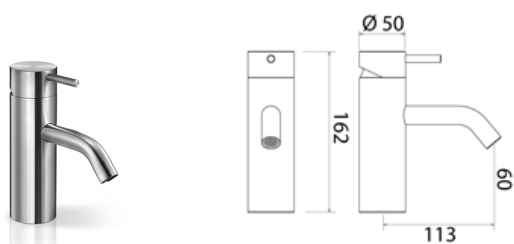

ONE

**ONE001** Top-mounted mixer for basin

<b>ONE001S</b>	Satin	€ 551,58
<b>ONE001L</b>	Polish	€ 617,70
<b>ONE001BKS</b>	Satin black	€ 882,62
<b>ONE001PGS</b>	Satin rose gold	€ 882,62
<b>ONE001LGS</b>	Light gold satin	€ 882,62
<b>ONE001GDS</b>	Satin gold	€ 882,62
<b>ONE001BKL</b>	Black polish	€ 965,12
<b>ONE001PGL</b>	Polish rose gold	€ 965,12
<b>ONE001LGL</b>	Light gold polish	€ 965,12
<b>ONE001GDL</b>	Polish gold	€ 965,12