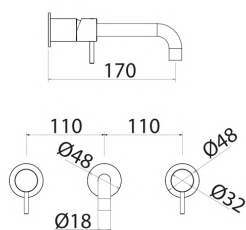

DEC356 Wall mounted set of 2 individual taps with spout

DEC356S	Satin	€ 372,51
DEC356L	Polish	€ 428,33
DEC356BKS	Satin black	€ 577,68
DEC356PGS	Satin rose gold	€ 577,68
DEC356LGS	Light gold satin	€ 577,68
DEC356GDS	Satin gold	€ 577,68
DEC356BKL	Black polish	€ 633,36
DEC356PGL	Polish rose gold	€ 633,36
DEC356LGL	Light gold polish	€ 633,36
DEC356GDL	Polish gold	€ 633,36
INC041	Built-in part	€ 620,17

* Obligatory Built-In Part