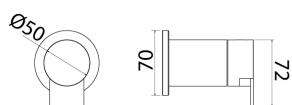

TEK403 Two way diverter

TEK403S	Satin	€ 387,15
TEK403L	Polish	€ 488,94
TEK403BKS	Satin black	€ 794,17
TEK403PGS	Satin rose gold	€ 794,17
TEK403LGS	Light gold satin	€ 794,17
TEK403GDS	Satin gold	€ 794,17
TEK403BKL	Black polish	€ 895,81
TEK403PGL	Polish rose gold	€ 895,81
TEK403LGL	Light gold polish	€ 895,81
TEK403GDL	Polish gold	€ 895,81
INC009	Built-in part	€ 291,31

* Obligatory Built-In Part