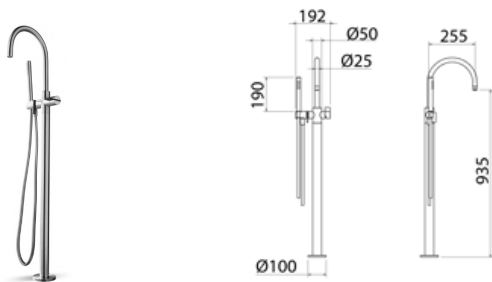

INS056L.R	Polish with red insert	€ 2.907,54
INS056L.C	Polish with grape green insert	€ 2.907,54
INS056L.A	Polish with light blue insert	€ 2.907,54
INS056BKS	Satin black	€ 3.816,84
INS056PGS	Satin rose gold	€ 3.816,84
INS056LGS	Light gold satin	€ 3.816,84
INS056GDS	Satin gold	€ 3.816,84
INS056BKL	Black polish	€ 4.314,48
INS056PGL	Polish rose gold	€ 4.314,48
INS056LGL	Light gold polish	€ 4.314,48
INS056GDL	Polish gold	€ 4.314,48
BOX005	Built-in part	€ 448,92

* Obligatory Built-In Part

INS070 Freestanding mixer for bathtub with shower hand

INS070S	Satin	€ 3.185,51
INS070S.W	Satin with white insert	€ 3.312,38
INS070S.B	Satin with black insert	€ 3.312,38
INS070S.R	Satin with red insert	€ 3.312,38
INS070S.C	Satin with cedar yellow insert	€ 3.312,38
INS070S.A	Satin with light blue insert	€ 3.312,38
INS070L	Polish	€ 3.663,43
INS070L.W	Polish with white insert	€ 3.809,15
INS070L.B	Polish with black insert	€ 3.809,15
INS070L.R	Polish with red insert	€ 3.809,15
INS070L.C	Polish with grape green insert	€ 3.809,15
INS070L.A	Polish with light blue insert	€ 3.809,15
INS070BKS	Satin black	€ 5.096,75
INS070PGS	Satin rose gold	€ 5.096,75
INS070LGS	Light gold satin	€ 5.096,75
INS070GDS	Satin gold	€ 5.096,75
INS070BKL	Black polish	€ 5.574,67
INS070PGL	Polish rose gold	€ 5.574,67
INS070LGL	Light gold polish	€ 5.574,67
INS070GDL	Polish gold	€ 5.574,67
BOX005	Built-in part	€ 448,92

* Obligatory Built-In Part