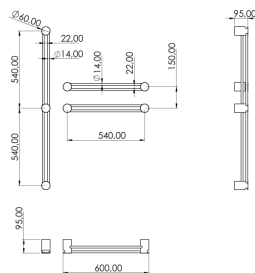

TWI008 Electric towel warmer L.600 mm and L.1140 mm

TWI008S	Satin	€ 4.086,68
TWI008L	Polish	€ 4.741,21
TWI008BKS	Satin black	€ 6.335,20
TWI008PGS	Satin rose gold	€ 6.335,20
TWI008LGS	Light gold satin	€ 6.335,20
TWI008GDS	Satin gold	€ 6.335,20
TWI008BKL	Black polish	€ 7.348,60
TWI008PGL	Polish rose gold	€ 7.348,60
TWI008LGL	Light gold polish	€ 7.348,60
TWI008GDL	Polish gold	€ 7.348,60
INC153	Built-in part (2 X INC151)	€ 416,30

* Obligatory Built-In Part