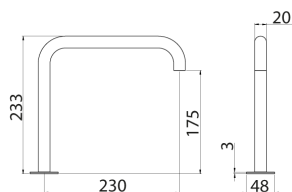

CAN183 Fixed top-mounted basin spout

CAN183S	Satin	€ 424,56
CAN183L	Polish	€ 488,22
CAN183BKS	Satin black	€ 679,33
CAN183PGS	Satin rose gold	€ 679,33
CAN183LGS	Light gold satin	€ 679,33
CAN183GDS	Satin gold	€ 679,33
CAN183BKL	Black polish	€ 742,98
CAN183PGL	Polish rose gold	€ 742,98
CAN183LGL	Light gold polish	€ 742,98
CAN183GDL	Polish gold	€ 742,98