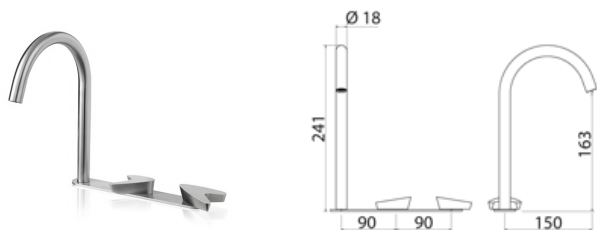

ARW121 Three-hole mixer for washbasin with spout

ARW121S	Satin	€ 1.548,31
ARW121L	Polish	€ 1.734,06
ARW121BKS	Satin black	€ 2.322,32
ARW121PGS	Satin rose gold	€ 2.322,32
ARW121LGS	Light gold satin	€ 2.322,32
ARW121GDS	Satin gold	€ 2.322,32
ARW121BKL	Black polish	€ 2.554,61
ARW121PGL	Polish rose gold	€ 2.554,61
ARW121LGL	Light gold polish	€ 2.554,61
ARW121GDL	Polish gold	€ 2.554,61