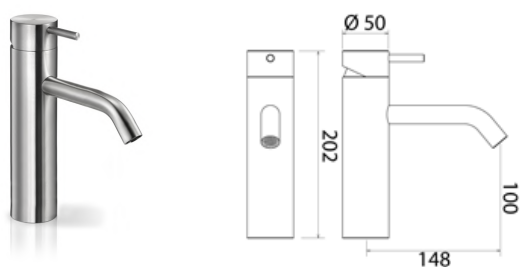

ONE002 Top-mounted mixer for basin

ONE002S	Satin	€ 568,69
ONE002L	Polish	€ 636,84
ONE002BKS	Satin black	€ 909,88
ONE002PGS	Satin rose gold	€ 909,88
ONE002LGS	Light gold satin	€ 909,88
ONE002GDS	Satin gold	€ 909,88
ONE002BKL	Black polish	€ 995,14
ONE002PGL	Polish rose gold	€ 995,14
ONE002LGL	Light gold polish	€ 995,14
ONE002GDL	Polish gold	€ 995,14