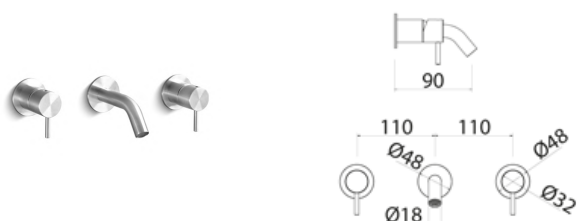

\* Obligatory Built-In Part

**DEC351** Wall mounted set of 2 individual taps with spout

<b>DEC351S</b>	Satin	€ 323,79
<b>DEC351L</b>	Polish	€ 423,55
<b>DEC351BKBS</b>	Satin black	€ 589,28
<b>DEC351PGS</b>	Satin rose gold	€ 589,28
<b>DEC351LGS</b>	Light gold satin	€ 589,28
<b>DEC351GDS</b>	Satin gold	€ 589,28
<b>DEC351BKL</b>	Black polish	€ 644,53
<b>DEC351PGL</b>	Polish rose gold	€ 644,53
<b>DEC351LGL</b>	Light gold polish	€ 644,53
<b>DEC351GDL</b>	Polish gold	€ 644,53
<b>INC041</b>	<b>Built-in part</b>	<b>€ 620,17</b>