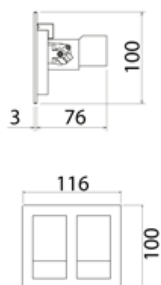

TOK101 Wall mounted set of 2 shut-off mixing valves

TOK101S	Satin	€ 1.130,42
TOK101L	Polish	€ 1.299,93
TOK101BKS	Satin black	€ 1.808,59
TOK101PGS	Satin rose gold	€ 1.808,59
TOK101LGS	Light gold satin	€ 1.808,59
TOK101GDS	Satin gold	€ 1.808,59
TOK101BKL	Black polish	€ 1.978,24
TOK101PGL	Polish rose gold	€ 1.978,24
TOK101LGL	Light gold polish	€ 1.978,24
TOK101GDL	Polish gold	€ 1.978,24
BOX006	Built-in part	€ 394,11

* Obligatory Built-In Part