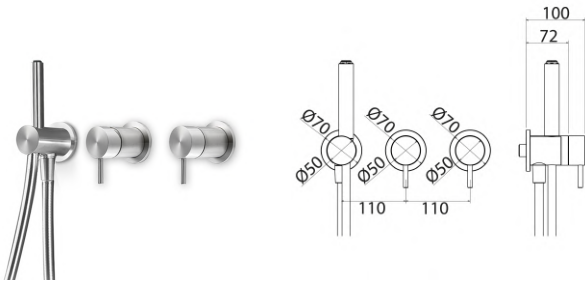

ONE326 Bathtub/shower set with mixer, 2-ways diverter and shower-hand

ONE326S	Satin	€ 774,30
ONE326L	Polish	€ 867,10
ONE326BKS	Satin black	€ 1.238,74
ONE326PGS	Satin rose gold	€ 1.238,74
ONE326LGS	Light gold satin	€ 1.238,74
ONE326GDS	Satin gold	€ 1.238,74
ONE326BKL	Black polish	€ 1.354,88
ONE326PGL	Polish rose gold	€ 1.354,88
ONE326LGL	Light gold polish	€ 1.354,88
ONE326GDL	Polish gold	€ 1.354,88
INC305	Built-in part	€ 745,16

* Obligatory Built-In Part