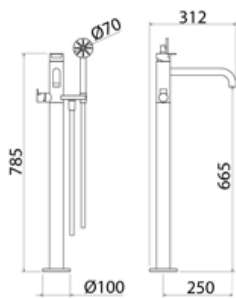

TOK072 Freestanding mixer for bathtub with shower hand

TOK072S	Satin	€ 2.856,79
TOK072L	Polish	€ 3.285,27
TOK072BKS	Satin black	€ 4.570,84
TOK072PGS	Satin rose gold	€ 4.570,84
TOK072LGS	Light gold satin	€ 4.570,84
TOK072GDS	Satin gold	€ 4.570,84
TOK072BKL	Black polish	€ 4.999,31
TOK072PGL	Polish rose gold	€ 4.999,31
TOK072LGL	Light gold polish	€ 4.999,31
TOK072GDL	Polish gold	€ 4.999,31
BOX005	Built-in part	€ 448,92

* Obligatory Built-In Part