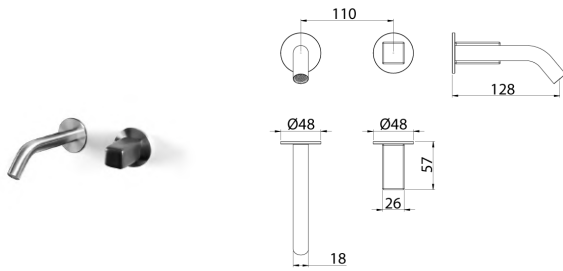

IOI141 Wall-mounted mixer for basin

IOI141S.105	Satin with black matt ceramic handle	€ 568,69
IOI141S.100	Satin with white brilliant ceramic handle	€ 568,69
IOI141S.101	Satin with white matt ceramic handle	€ 568,69
IOI141S.104	Satin with black brilliant ceramic handle	€ 568,69
IOI141S.125	Satin with red brilliant ceramic handle	€ 568,69
IOI141L.100	Polished with white brilliant ceramic handle	€ 654,39
IOI141L.101	Polished with white matt ceramic handle	€ 654,39
IOI141L.104	Polished with black brilliant ceramic handle	€ 654,39
IOI141L.105	Polished with black matt ceramic handle	€ 654,39
IOI141L.125	Polished with red brilliant ceramic handle	€ 654,39
IOI141BKS.100	Black satin with white brilliant ceramic handle	€ 938,59
IOI141BKS.101	Black satin with white matt ceramic handle	€ 938,59
IOI141BKS.104	Black satin with black brilliant ceramic handle	€ 938,59
IOI141BKS.105	Black satin with black matt ceramic handle	€ 938,59
IOI141BKS.125	Black satin with red brilliant ceramic handle	€ 938,59
IOI141PGS.100	Satin rose gold with white brilliant ceramic handle	€ 938,59
IOI141PGS.101	Satin rose gold with white matt ceramic handle	€ 938,59
IOI141PGS.104	Satin rose gold with black brilliant ceramic handle	€ 938,59
IOI141PGS.105	Satin rose gold with black matt ceramic handle	€ 938,59
IOI141PGS.125	Satin rose gold with red brilliant ceramic handle	€ 938,59
IOI141LGS.100	Satin light gold with white brilliant ceramic handle	€ 938,59
IOI141LGS.101	Satin light gold with white matt ceramic handle	€ 938,59
IOI141LGS.104	Satin light gold with black brilliant ceramic handle	€ 938,59
IOI141LGS.105	Satin light gold with black matt ceramic handle	€ 938,59
IOI141LGS.125	Satin light gold with red brilliant ceramic handle	€ 938,59
IOI141GDS.100	Satin gold with white brilliant ceramic handle	€ 938,59
IOI141GDS.101	Satin gold with white matt ceramic handle	€ 938,59
IOI141GDS.104	Satin gold with black brilliant ceramic handle	€ 938,59
IOI141GDS.105	Satin gold with black matt ceramic handle	€ 938,59
IOI141GDS.125	Satin gold with red brilliant ceramic handle	€ 938,59
IOI141BKL.100	Black polished with white brilliant ceramic handle	€ 1.079,09
IOI141BKL.101	Black polished with white matt ceramic handle	€ 1.079,09
IOI141BKL.104	Black polished with black brilliant ceramic handle	€ 1.079,09
IOI141BKL.105	Black polished with black matt ceramic handle	€ 1.079,09
IOI141BKL.125	Black polished with red brilliant ceramic handle	€ 1.079,09
IOI141PGL.100	Polished rose gold with white brilliant ceramic handle	€ 1.079,09
IOI141PGL.101	Polished rose gold with white matt ceramic handle	€ 1.079,09
IOI141PGL.104	Polished rose gold with black brilliant ceramic handle	€ 1.079,09
IOI141PGL.105	Polished rose gold with black matt ceramic handle	€ 1.079,09
IOI141PGL.125	Polished rose gold with red brilliant ceramic handle	€ 1.079,09
IOI141LGL.100	Polished light gold with white brilliant ceramic handle	€ 1.079,09
IOI141LGL.101	Polished light gold with white matt ceramic handle	€ 1.079,09
IOI141LGL.104	Polished light gold with black brilliant ceramic handle	€ 1.079,09
IOI141LGL.105	Polished light gold with black matt ceramic handle	€ 1.079,09
IOI141LGL.125	Polished light gold with red brilliant ceramic handle	€ 1.079,09
IOI141GDL.100	Polished gold with white brilliant ceramic handle	€ 1.079,09
IOI141GDL.101	Polished gold with white matt ceramic handle	€ 1.079,09
IOI141GDL.104	Polished gold with black brilliant ceramic handle	€ 1.079,09
IOI141GDL.105	Polished gold with black matt ceramic handle	€ 1.079,09
IOI141GDL.125	Polished gold with red brilliant ceramic handle	€ 1.079,09
INC040	Built-in part	€ 596,24