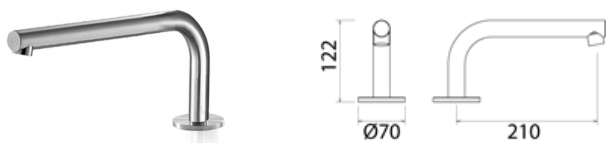

CAN034 Top-mounted bathtub spout

CAN034S	Satin	€ 402,52
CAN034L	Polish	€ 462,99
CAN034BKS	Satin black	€ 644,09
CAN034PGS	Satin rose gold	€ 644,09
CAN034LGS	Light gold satin	€ 644,09
CAN034GDS	Satin gold	€ 644,09
CAN034BKL	Black polish	€ 704,41
CAN034PGL	Polish rose gold	€ 704,41
CAN034LGL	Light gold polish	€ 704,41
CAN034GDL	Polish gold	€ 704,41