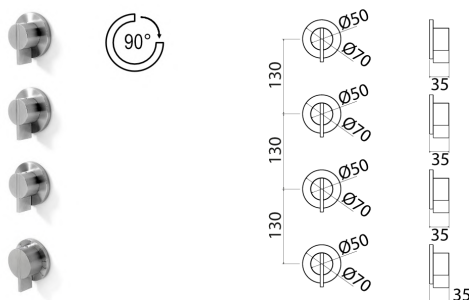

INS273 Thermostatic mixer with 3 open/close taps

INS273S	Satin	€ 1.161,16
INS273S.W	Satin with white insert	€ 1.478,13
INS273S.B	Satin with black insert	€ 1.478,13
INS273S.R	Satin with red insert	€ 1.478,13
INS273S.C	Satin with cedar yellow insert	€ 1.478,13
INS273S.A	Satin with light blue insert	€ 1.478,13
INS273L	Polish	€ 1.336,03
INS273L.W	Polish with white insert	€ 1.652,86
INS273L.B	Polish with black insert	€ 1.652,86