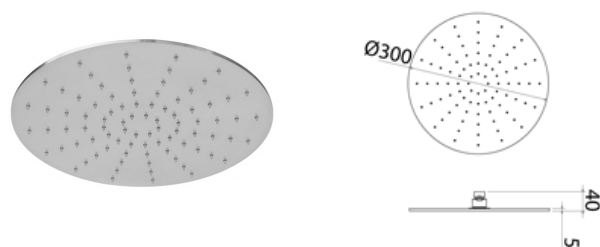

SOF006 Adjustable round shower head Ø 300 mm

SOF006S	Satin	€ 971,21
SOF006L	Polish	€ 1.116,94
SOF006BKS	Satin black	€ 1.553,82
SOF006PGS	Satin rose gold	€ 1.553,82
SOF006LGS	Light gold satin	€ 1.553,82
SOF006GDS	Satin gold	€ 1.553,82
SOF006BKL	Black polish	€ 1.699,40
SOF006PGL	Polish rose gold	€ 1.699,40
SOF006LGL	Light gold polish	€ 1.699,40
SOF006GDL	Polish gold	€ 1.699,40