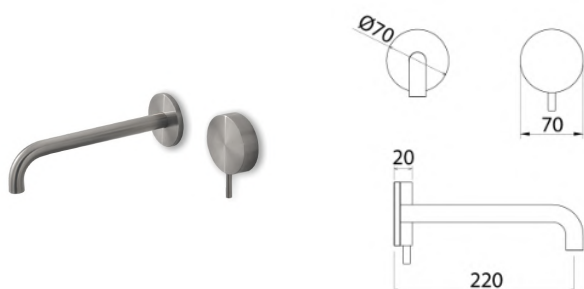

RND049 Wall-mounted mixer for basin

RND049S	Satin	€ 993,40
RND049L	Polish	€ 1.112,73
RND049BKS	Satin black	€ 1.490,17
RND049PGS	Satin rose gold	€ 1.490,17
RND049LGS	Light gold satin	€ 1.490,17
RND049GDS	Satin gold	€ 1.490,17
RND049BKL	Black polish	€ 1.639,08
RND049PGL	Polish rose gold	€ 1.639,08
RND049LGL	Light gold polish	€ 1.639,08
RND049GDL	Polish gold	€ 1.639,08
INC066	Built-in part	€ 553,32

* Obligatory Built-In Part