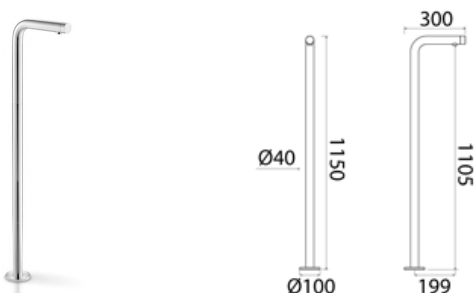

PUR060 Freestanding mixer for basin

PUR060S	Satin	€ 1.760,59
PUR060L	Polish	€ 1.972,00
PUR060BKS	Satin black	€ 2.641,03
PUR060PGS	Satin rose gold	€ 2.641,03
PUR060LGS	Light gold satin	€ 2.641,03
PUR060GDS	Satin gold	€ 2.641,03
PUR060BKL	Black polish	€ 2.905,08
PUR060PGL	Polish rose gold	€ 2.905,08
PUR060LGL	Light gold polish	€ 2.905,08
PUR060GDL	Polish gold	€ 2.905,08
BOX005	Built-in part	€ 448,92

* Obligatory Built-In Part