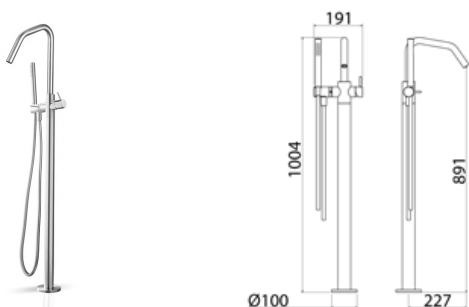

DEC080 Column mixer for bathtub with shower hand

DEC080S	Satin	€ 3.103,44
DEC080L	Polish	€ 3.568,89
DEC080BKS	Satin black	€ 4.965,38
DEC080PGS	Satin rose gold	€ 4.965,38
DEC080LGS	Light gold satin	€ 4.965,38
DEC080GDS	Satin gold	€ 4.965,38
DEC080BKL	Black polish	€ 5.430,83
DEC080PGL	Polish rose gold	€ 5.430,83
DEC080LGL	Light gold polish	€ 5.430,83
DEC080GDL	Polish gold	€ 5.430,83
BOX005	Built-in part	€ 448,92

* Obligatory Built-In Part