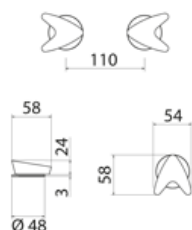

ARW414 Wall mounted set of 2 shut-off mixing valves

ARW414S	Satin	€ 548,25
ARW414L	Polish	€ 613,93
ARW414BKS	Satin black	€ 822,30
ARW414PGS	Satin rose gold	€ 822,30
ARW414LGS	Light gold satin	€ 822,30
ARW414GDS	Satin gold	€ 822,30
ARW414BKL	Black polish	€ 904,37
ARW414PGL	Polish rose gold	€ 904,37
ARW414LGL	Light gold polish	€ 904,37
ARW414GDL	Polish gold	€ 904,37
INC043	Built-in part	€ 562,02

* Obligatory Built-In Part