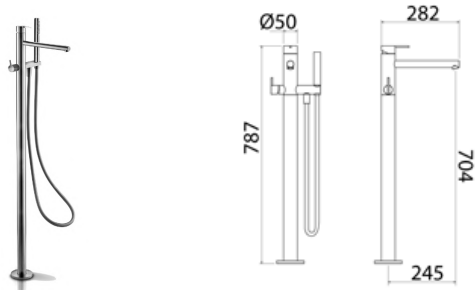

STY070 Freestanding mixer for bathtub with shower hand

STY070S	Satin	€ 2.142,67
STY070L	Polish	€ 2.463,99
STY070BKS	Satin black	€ 3.428,09
STY070PGS	Satin rose gold	€ 3.428,09
STY070LGS	Light gold satin	€ 3.428,09
STY070GDS	Satin gold	€ 3.428,09
STY070BKL	Black polish	€ 3.749,41
STY070PGL	Polish rose gold	€ 3.749,41
STY070LGL	Light gold polish	€ 3.749,41
STY070GDL	Polish gold	€ 3.749,41
BOX005	Built-in part	€ 448,92

* Obligatory Built-In Part