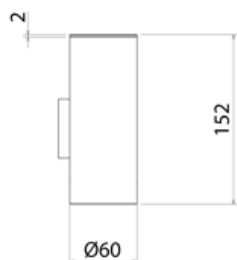

INS523 Wall-mounted toothbrush holder

INS523S	Satin	€ 209,09
INS523L	Polish	€ 240,41
INS523BKS	Satin black	€ 334,37
INS523PGS	Satin rose gold	€ 334,37
INS523LGS	Light gold satin	€ 334,37
INS523GDS	Satin gold	€ 334,37
INS523BKL	Black polish	€ 365,69
INS523PGL	Polish rose gold	€ 365,69
INS523LGL	Light gold polish	€ 365,69
INS523GDL	Polish gold	€ 365,69