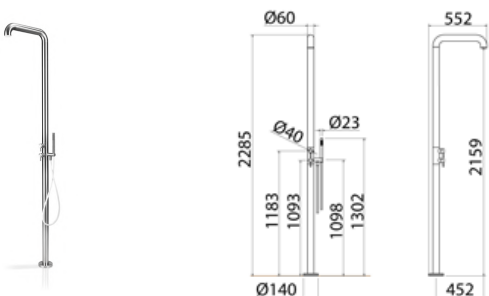

OUT006 Freestanding outdoor shower column in stainless-steel AISI 316L with mixer and shower-hand

OUT006S	Satin	€ 3.630,95
OUT006L	Polish	€ 4.066,53
OUT006BKS	Satin black	€ 5.809,28
OUT006PGS	Satin rose gold	€ 5.809,28
OUT006LGS	Light gold satin	€ 5.809,28
OUT006GDS	Satin gold	€ 5.809,28
OUT006BKL	Black polish	€ 6.353,90
OUT006PGL	Polish rose gold	€ 6.353,90
OUT006LGL	Light gold polish	€ 6.353,90
OUT006GDL	Polish gold	€ 6.353,90
BOX015	Built-in part	€ 483,14

* Obligatory Built-In Part