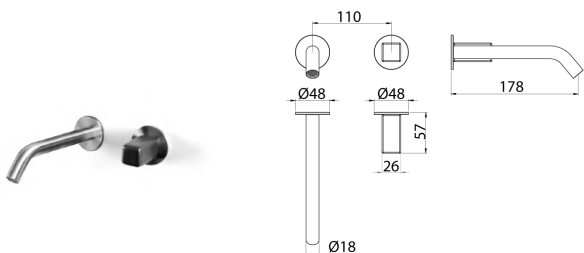

IOI142 Wall-mounted mixer for basin

IOI142S.105	Satin with black matt ceramic handle	€ 589,28
IOI142S.100	Satin with white brilliant ceramic handle	€ 589,28
IOI142S.101	Satin with white matt ceramic handle	€ 589,28
IOI142S.104	Satin with black brilliant ceramic handle	€ 589,28
IOI142S.125	Satin with red brilliant ceramic handle	€ 589,28
IOI142L.100	Polished with white brilliant ceramic handle	€ 678,31
IOI142L.101	Polished with white matt ceramic handle	€ 678,31
IOI142L.104	Polished with black brilliant ceramic handle	€ 678,31
IOI142L.105	Polished with black matt ceramic handle	€ 678,31
IOI142L.125	Polished with red brilliant ceramic handle	€ 678,31
IOI142BKS.100	Black satin with white brilliant ceramic handle	€ 972,95
IOI142BKS.101	Black satin with white matt ceramic handle	€ 972,95
IOI142BKS.104	Black satin with black brilliant ceramic handle	€ 972,95
IOI142BKS.105	Black satin with black matt ceramic handle	€ 972,95
IOI142BKS.125	Black satin with red brilliant ceramic handle	€ 972,95
IOI142PGS.100	Satin rose gold with white brilliant ceramic handle	€ 972,95
IOI142PGS.101	Satin rose gold with white matt ceramic handle	€ 972,95
IOI142PGS.104	Satin rose gold with black brilliant ceramic handle	€ 972,95
IOI142PGS.105	Satin rose gold with black matt ceramic handle	€ 972,95
IOI142PGS.125	Satin rose gold with red brilliant ceramic handle	€ 972,95
IOI142LGS.100	Satin light gold with white brilliant ceramic handle	€ 972,95
IOI142LGS.101	Satin light gold with white matt ceramic handle	€ 972,95
IOI142LGS.104	Satin light gold with black brilliant ceramic handle	€ 972,95
IOI142LGS.105	Satin light gold with black matt ceramic handle	€ 972,95
IOI142LGS.125	Satin light gold with red brilliant ceramic handle	€ 972,95
IOI142GDS.100	Satin gold with white brilliant ceramic handle	€ 972,95
IOI142GDS.101	Satin gold with white matt ceramic handle	€ 972,95
IOI142GDS.104	Satin gold with black brilliant ceramic handle	€ 972,95
IOI142GDS.105	Satin gold with black matt ceramic handle	€ 972,95
IOI142GDS.125	Satin gold with red brilliant ceramic handle	€ 972,95
IOI142BKL.100	Black polished with white brilliant ceramic handle	€ 1.118,53
IOI142BKL.101	Black polished with white matt ceramic handle	€ 1.118,53
IOI142BKL.104	Black polished with black brilliant ceramic handle	€ 1.118,53
IOI142BKL.105	Black polished with black matt ceramic handle	€ 1.118,53
IOI142BKL.125	Black polished with red brilliant ceramic handle	€ 1.118,53
IOI142PGL.100	Polished rose gold with white brilliant ceramic handle	€ 1.118,53
IOI142PGL.101	Polished rose gold with white matt ceramic handle	€ 1.118,53
IOI142PGL.104	Polished rose gold with black brilliant ceramic handle	€ 1.118,53
IOI142PGL.105	Polished rose gold with black matt ceramic handle	€ 1.118,53
IOI142PGL.125	Polished rose gold with red brilliant ceramic handle	€ 1.118,53
IOI142LGL.100	Polished light gold with white brilliant ceramic handle	€ 1.118,53
IOI142LGL.101	Polished light gold with white matt ceramic handle	€ 1.118,53
IOI142LGL.104	Polished light gold with black brilliant ceramic handle	€ 1.118,53
IOI142LGL.105	Polished light gold with black matt ceramic handle	€ 1.118,53
IOI142LGL.125	Polished light gold with red brilliant ceramic handle	€ 1.118,53
IOI142GDL.100	Polished gold with white brilliant ceramic handle	€ 1.118,53
IOI142GDL.101	Polished gold with white matt ceramic handle	€ 1.118,53
IOI142GDL.104	Polished gold with black brilliant ceramic handle	€ 1.118,53
IOI142GDL.105	Polished gold with black matt ceramic handle	€ 1.118,53
IOI142GDL.125	Polished gold with red brilliant ceramic handle	€ 1.118,53
INC040	Built-in part	€ 596,24