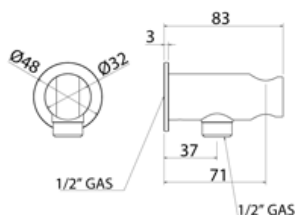

ACC026 Shower-hand holder with water connections

ACC026S	Satin	€ 323,79
ACC026L	Polish	€ 372,36
ACC026BKS	Satin black	€ 518,09
ACC026PGS	Satin rose gold	€ 518,09
ACC026LGS	Light gold satin	€ 518,09
ACC026GDS	Satin gold	€ 518,09
ACC026BKL	Black polish	€ 566,66
ACC026PGL	Polish rose gold	€ 566,66
ACC026LGL	Light gold polish	€ 566,66
ACC026GDL	Polish gold	€ 566,66
INC055	Built-in part	€ 204,02

* Optional Built-In Part