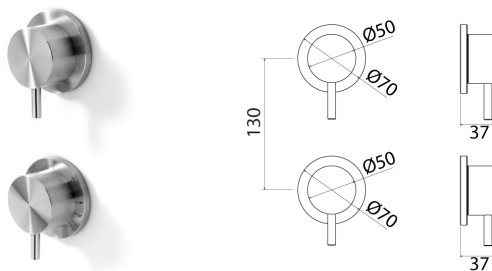

ONE271 Thermostatic mixer with 1 open/close tap

ONE271S	Satin	€ 671,50
ONE271L	Polish	€ 772,42
ONE271BKS	Satin black	€ 1.074,31
ONE271PGS	Satin rose gold	€ 1.074,31
ONE271LGS	Light gold satin	€ 1.074,31
ONE271GDS	Satin gold	€ 1.074,31
ONE271BKL	Black polish	€ 1.235,40
ONE271PGL	Polish rose gold	€ 1.235,40
ONE271LGL	Light gold polish	€ 1.235,40
ONE271GDL	Polish gold	€ 1.235,40
INC025	Built-in part	€ 1.051,69

* Obligatory Built-In Part