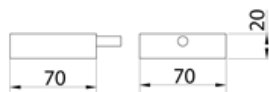

RND107 Open/close tap

RND107S	Satin	€ 591,02
RND107L	Polish	€ 661,93
RND107BKS	Satin black	€ 886,53
RND107PGS	Satin rose gold	€ 886,53
RND107LGS	Light gold satin	€ 886,53
RND107GDS	Satin gold	€ 886,53
RND107BKL	Black polish	€ 974,98
RND107PGL	Polish rose gold	€ 974,98
RND107LGL	Light gold polish	€ 974,98
RND107GDL	Polish gold	€ 974,98