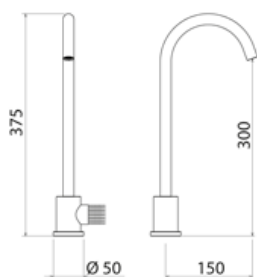

KRO003 Top-mounted mixer for basin

KRO003S	Satin	€ 791,27
KRO003L	Polish	€ 910,02
KRO003BKS	Satin black	€ 1.226,56
KRO003PGS	Satin rose gold	€ 1.226,56
KRO003LGS	Light gold satin	€ 1.226,56
KRO003GDS	Satin gold	€ 1.226,56
KRO003BKL	Black polish	€ 1.345,17
KRO003PGL	Polish rose gold	€ 1.345,17
KRO003LGL	Light gold polish	€ 1.345,17
KRO003GDL	Polish gold	€ 1.345,17