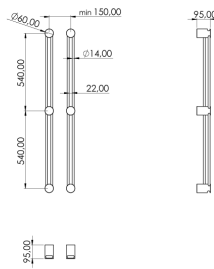

TWI006 Electric towel warmer L.1140 mm

TWI006S	Satin	€ 3.558,88
TWI006L	Polish	€ 4.129,02
TWI006BKS	Satin black	€ 5.694,30
TWI006PGS	Satin rose gold	€ 5.694,30
TWI006LGS	Light gold satin	€ 5.694,30
TWI006GDS	Satin gold	€ 5.694,30
TWI006BKL	Black polish	€ 6.605,04
TWI006PGL	Polish rose gold	€ 6.605,04
TWI006LGL	Light gold polish	€ 6.605,04
TWI006GDL	Polish gold	€ 6.605,04
INC152	Built-in part (2 X INC151)	€ 277,53

* Obligatory Built-In Part