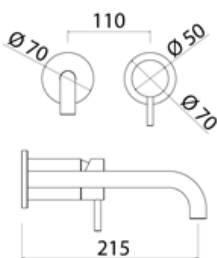

ONE341 Wall-mounted mixer for basin

ONE341S	Satin	€ 371,78
ONE341L	Polish	€ 416,44
ONE341BKS	Satin black	€ 594,79
ONE341PGS	Satin rose gold	€ 594,79
ONE341LGS	Light gold satin	€ 594,79
ONE341GDS	Satin gold	€ 594,79
ONE341BKL	Black polish	€ 650,47
ONE341PGL	Polish rose gold	€ 650,47
ONE341LGL	Light gold polish	€ 650,47
ONE341GDL	Polish gold	€ 650,47
INC004	Built-in part	€ 555,06

* Obligatory Built-In Part