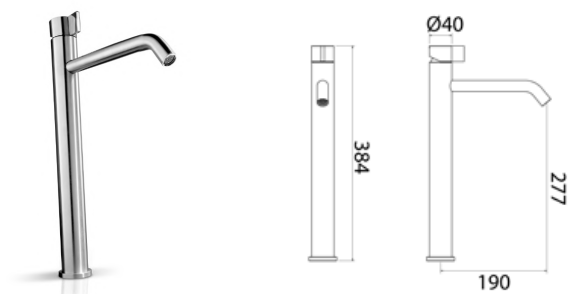

INS011PGS	Satin rose gold	€ 1.098,96
INS011LGS	Light gold satin	€ 1.098,96
INS011GDS	Satin gold	€ 1.098,96
INS011BKL	Black polish	€ 1.201,91
INS011PGL	Polish rose gold	€ 1.201,91
INS011LGL	Light gold polish	€ 1.201,91
INS011GDL	Polish gold	€ 1.201,91

INS012 Top-mounted mixer for basin

INS012S	Satin	€ 717,75
INS012S.W	Satin with white insert	€ 779,38
INS012S.B	Satin with black insert	€ 779,38
INS012S.R	Satin with red insert	€ 779,38
INS012S.C	Satin with cedar yellow insert	€ 779,38
INS012S.A	Satin with light blue insert	€ 779,38
INS012L	Polish	€ 825,34
INS012L.W	Polish with white insert	€ 896,25
INS012L.B	Polish with black insert	€ 896,25
INS012L.R	Polish with red insert	€ 896,25
INS012L.C	Polish with grape green insert	€ 896,25
INS012L.A	Polish with light blue insert	€ 896,25
INS012BKS	Satin black	€ 1.148,26
INS012PGS	Satin rose gold	€ 1.148,26
INS012LGS	Light gold satin	€ 1.148,26
INS012GDS	Satin gold	€ 1.148,26
INS012BKL	Black polish	€ 1.255,99
INS012PGL	Polish rose gold	€ 1.255,99
INS012LGL	Light gold polish	€ 1.255,99
INS012GDL	Polish gold	€ 1.255,99