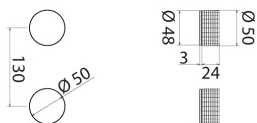

KRO314 Hydro progressive mixer with 2-ways-diverter

KRO314S	Satin	€ 585,95
KRO314L	Polish	€ 673,67
KRO314BKS	Satin black	€ 907,99
KRO314PGS	Satin rose gold	€ 907,99
KRO314LGS	Light gold satin	€ 907,99
KRO314GDS	Satin gold	€ 907,99
KRO314BKL	Black polish	€ 995,86
KRO314PGL	Polish rose gold	€ 995,86
KRO314LGL	Light gold polish	€ 995,86
KRO314GDL	Polish gold	€ 995,86
INC045	Built-in part	€ 626,98

* Obligatory Built-In Part