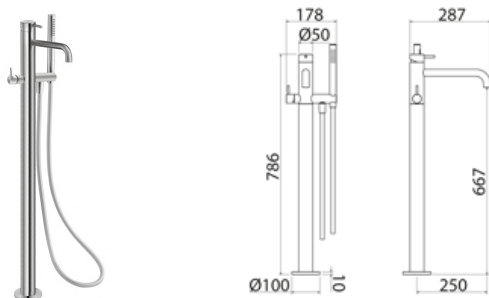

ONE070 Column mixer for bathtub with shower hand

ONE070S	Satin	€ 2.051,90
ONE070L	Polish	€ 2.298,11
ONE070BKBS	Satin black	€ 3.282,80
ONE070PGS	Satin rose gold	€ 3.282,80
ONE070LGS	Light gold satin	€ 3.282,80
ONE070GDS	Satin gold	€ 3.282,80
ONE070BKBL	Black polish	€ 3.590,64
ONE070PGL	Polish rose gold	€ 3.590,64
ONE070LGL	Light gold polish	€ 3.590,64
ONE070GDL	Polish gold	€ 3.590,64
BOX005	Built-in part	€ 448,92

* Obligatory Built-In Part