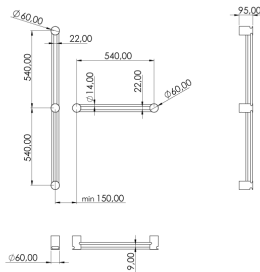

TWI007 Electric towel warmer L.600 mm and L.1140 mm

TWI007S	Satin	€ 3.620,80
TWI007L	Polish	€ 3.620,80
TWI007BKS	Satin black	€ 4.839,23
TWI007PGS	Satin rose gold	€ 4.839,23
TWI007LGS	Light gold satin	€ 4.839,23
TWI007GDS	Satin gold	€ 4.839,23
TWI007BKL	Black polish	€ 5.612,81
TWI007PGL	Polish rose gold	€ 5.612,81
TWI007LGL	Light gold polish	€ 5.612,81
TWI007GDL	Polish gold	€ 5.612,81
INC152	Built-in part (2 X INC151)	€ 277,53

* Obligatory Built-In Part