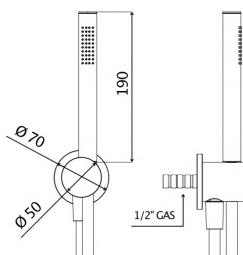

ONE205 Shower-hand with water connection and hose

ONE205S	Satin	€ 630,46
ONE205L	Polish	€ 723,84
ONE205BKS	Satin black	€ 1.008,91
ONE205PGS	Satin rose gold	€ 1.008,91
ONE205LGS	Light gold satin	€ 1.008,91
ONE205GDS	Satin gold	€ 1.008,91
ONE205BKL	Black polish	€ 1.100,84
ONE205PGL	Polish rose gold	€ 1.100,84
ONE205LGL	Light gold polish	€ 1.100,84
ONE205GDL	Polish gold	€ 1.100,84
INC055	Built-in part	€ 204,02

* Optional Built-In Part