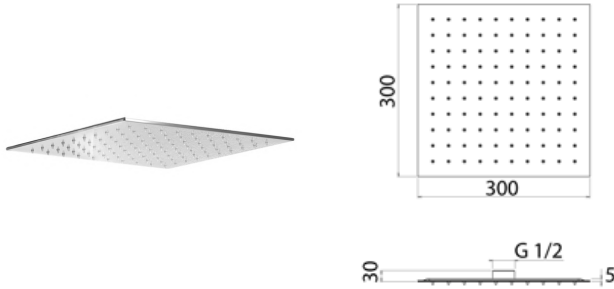

**SOF040** "Slim" squared shower head 300x300 mm

<b>SOF040S</b>	Satin	€ 655,98
<b>SOF040L</b>	Polish	€ 754,58

**SOF041** "Slim" Squared adjustable shower head 300x300 mm

<b>SOF041S</b>	Satin	€ 692,09
<b>SOF041L</b>	Polish	€ 795,91