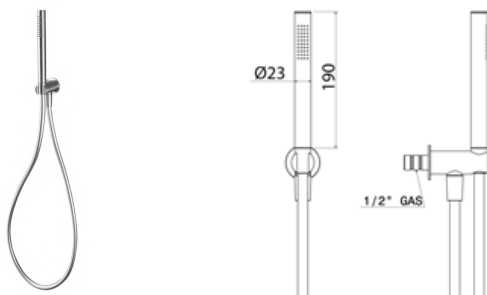

\* Obligatory Built-In Part

P360

**DEC450** Shower-hand with water connection and hose

<b>DEC450S</b>	Satin	€ 541,29
<b>DEC450L</b>	Polish	€ 622,63
<b>DEC450BKS</b>	Satin black	€ 866,09
<b>DEC450PGS</b>	Satin rose gold	€ 866,09
<b>DEC450LGS</b>	Light gold satin	€ 866,09
<b>DEC450GDS</b>	Satin gold	€ 866,09
<b>DEC450BKL</b>	Black polish	€ 947,29
<b>DEC450PGL</b>	Polish rose gold	€ 947,29
<b>DEC450LGL</b>	Light gold polish	€ 947,29
<b>DEC450GDL</b>	Polish gold	€ 947,29
<b>INC055</b>	<b>Built-in part</b>	<b>€ 204,02</b>