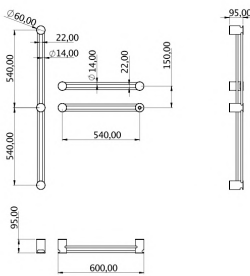

TWI118 Electric towel warmer L.600 mm and L.1140 with power button

TWI118S	Satin	€ 4.759,34
TWI118L	Polish	€ 5.520,88
TWI118BKS	Satin black	€ 7.377,17
TWI118PGS	Satin rose gold	€ 7.377,17
TWI118LGS	Light gold satin	€ 7.377,17
TWI118GDS	Satin gold	€ 7.377,17
TWI118BKL	Black polish	€ 8.557,90
TWI118PGL	Polish rose gold	€ 8.557,90
TWI118LGL	Light gold polish	€ 8.557,90
TWI118GDL	Polish gold	€ 8.557,90
INC153	Built-in part (2 X INC151)	€ 416,30

* Obligatory Built-In Part