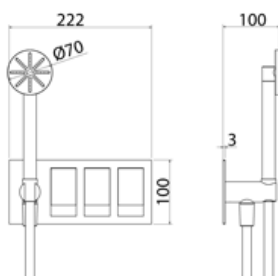

TOK202 Bathtub/shower wall-mounted tap set with mixer and 2 way diverter

TOK202S	Satin	€ 1.841,21
TOK202L	Polish	€ 2.117,29
TOK202BKS	Satin black	€ 2.945,82
TOK202PGS	Satin rose gold	€ 2.945,82
TOK202LGS	Light gold satin	€ 2.945,82
TOK202GDS	Satin gold	€ 2.945,82
TOK202BKL	Black polish	€ 3.222,05
TOK202PGL	Polish rose gold	€ 3.222,05
TOK202LGL	Light gold polish	€ 3.222,05
TOK202GDL	Polish gold	€ 3.222,05
BOX007	Built-in part	€ 483,14

* Obligatory Built-In Part