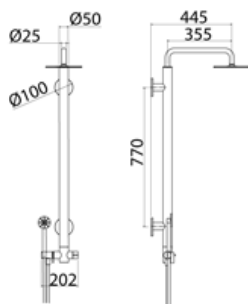

INS052 Shower set with shower hand (Shower head not included)

INS052S	Satin	€ 3.242,06
INS052S.W	Satin with white insert	€ 3.452,74
INS052S.B	Satin with black insert	€ 3.452,74
INS052S.R	Satin with red insert	€ 3.452,74
INS052S.C	Satin with cedar yellow insert	€ 3.452,74
INS052S.A	Satin with light blue insert	€ 3.452,74
INS052L	Polish	€ 3.728,39
INS052L.W	Polish with white insert	€ 3.970,68
INS052L.B	Polish with black insert	€ 3.970,68
INS052L.R	Polish with red insert	€ 3.970,68
INS052L.C	Polish with grape green insert	€ 3.970,68
INS052L.A	Polish with light blue insert	€ 3.970,68
INS052BKS	Satin black	€ 5.187,23
INS052PGS	Satin rose gold	€ 5.187,23
INS052LGS	Light gold satin	€ 5.187,23
INS052GDS	Satin gold	€ 5.187,23
INS052BKL	Black polish	€ 5.673,56
INS052PGL	Polish rose gold	€ 5.673,56
INS052LGL	Light gold polish	€ 5.673,56
INS052GDL	Polish gold	€ 5.673,56
BOX005	Built-in part	€ 448,92

* Obligatory Built-In Part

INS056 Shower set (Shower head not included)

INS056S	Satin	€ 2.385,69
INS056S.W	Satin with white insert	€ 2.596,81
INS056S.B	Satin with black insert	€ 2.596,81
INS056S.R	Satin with red insert	€ 2.596,81
INS056S.C	Satin with cedar yellow insert	€ 2.596,81
INS056S.A	Satin with light blue insert	€ 2.596,81
INS056L	Polish	€ 2.696,42
INS056L.W	Polish with white insert	€ 2.907,54
INS056L.B	Polish with black insert	€ 2.907,54