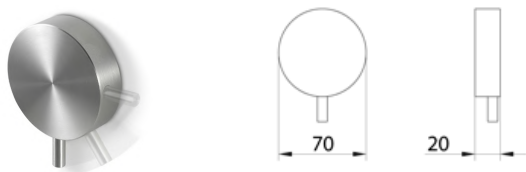

RND208 Open/close tap with 1/2" gas connections. Cold water

RND208S	Satin	€ 589,28
RND208L	Polish	€ 659,46
RND208BKS	Satin black	€ 914,66
RND208PGS	Satin rose gold	€ 914,66
RND208LGS	Light gold satin	€ 914,66
RND208GDS	Satin gold	€ 914,66
RND208BKL	Black polish	€ 1.026,02
RND208PGL	Polish rose gold	€ 1.026,02
RND208LGL	Light gold polish	€ 1.026,02
RND208GDL	Polish gold	€ 1.026,02
INC018	Built-in part	€ 227,94

* Obligatory Built-In Part