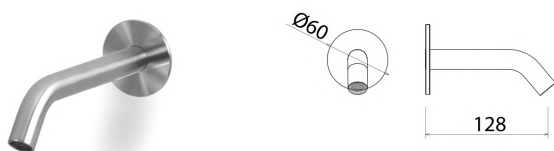

CAN234 Wall-mounted spout for washbasin

CAN234S	Satin	€ 263,03
CAN234L	Polish	€ 302,62
CAN234BKS	Satin black	€ 420,79
CAN234PGS	Satin rose gold	€ 420,79
CAN234LGS	Light gold satin	€ 420,79
CAN234GDS	Satin gold	€ 420,79
CAN234BKL	Black polish	€ 460,38
CAN234PGL	Polish rose gold	€ 460,38
CAN234LGL	Light gold polish	€ 460,38
CAN234GDL	Polish gold	€ 460,38
INC055	Built-in part	€ 204,02

* Optional Built-In Part