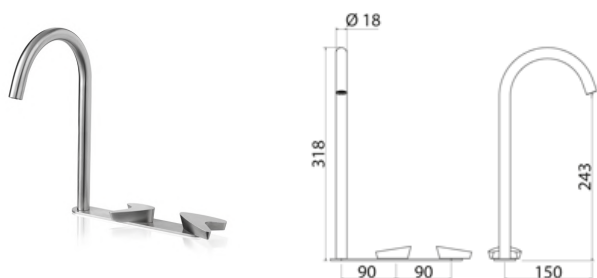

ARW131 Three-hole mixer for washbasin with spout

ARW131S	Satin	€ 1.568,90
ARW131L	Polish	€ 1.757,26
ARW131BKS	Satin black	€ 2.353,35
ARW131PGS	Satin rose gold	€ 2.353,35
ARW131LGS	Light gold satin	€ 2.353,35
ARW131GDS	Satin gold	€ 2.353,35
ARW131BKL	Black polish	€ 2.588,54
ARW131PGL	Polish rose gold	€ 2.588,54
ARW131LGL	Light gold polish	€ 2.588,54
ARW131GDL	Polish gold	€ 2.588,54