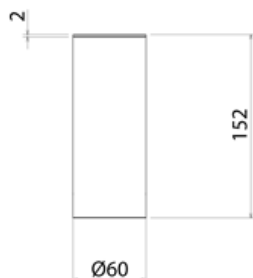

INS521 Toothbrush holder

INS521S	Satin	€ 202,28
INS521L	Polish	€ 232,58
INS521BKS	Satin black	€ 323,50
INS521PGS	Satin rose gold	€ 323,50
INS521LGS	Light gold satin	€ 323,50
INS521GDS	Satin gold	€ 323,50
INS521BKL	Black polish	€ 353,80
INS521PGL	Polish rose gold	€ 353,80
INS521LGL	Light gold polish	€ 353,80
INS521GDL	Polish gold	€ 353,80