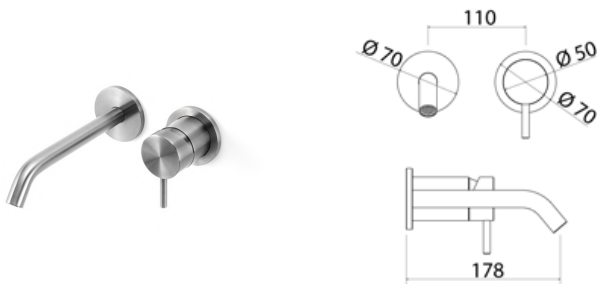

\* Obligatory Built-In Part

**ONE334** Wall-mounted mixer for basin

<b>ONE334S</b>	Satin	€ 346,12
<b>ONE334L</b>	Polish	€ 387,59
<b>ONE334BKS</b>	Satin black	€ 553,61
<b>ONE334PGS</b>	Satin rose gold	€ 553,61
<b>ONE334LGS</b>	Light gold satin	€ 553,61
<b>ONE334GDS</b>	Satin gold	€ 553,61
<b>ONE334BKL</b>	Black polish	€ 605,52
<b>ONE334PGL</b>	Polish rose gold	€ 605,52
<b>ONE334LGL</b>	Light gold polish	€ 605,52
<b>ONE334GDL</b>	Polish gold	€ 605,52
<b>INC004</b>	<b>Built-in part</b>	<b>€ 555,06</b>

\* Obligatory Built-In Part

**ONE335** Wall-mounted mixer for basin

<b>ONE335S</b>	Satin	€ 366,71
<b>ONE335L</b>	Polish	€ 410,64
<b>ONE335BKS</b>	Satin black	€ 586,53
<b>ONE335PGS</b>	Satin rose gold	€ 586,53
<b>ONE335LGS</b>	Light gold satin	€ 586,53
<b>ONE335GDS</b>	Satin gold	€ 586,53
<b>ONE335BKL</b>	Black polish	€ 641,63
<b>ONE335PGL</b>	Polish rose gold	€ 641,63
<b>ONE335LGL</b>	Light gold polish	€ 641,63
<b>ONE335GDL</b>	Polish gold	€ 641,63
<b>INC004</b>	<b>Built-in part</b>	<b>€ 555,06</b>