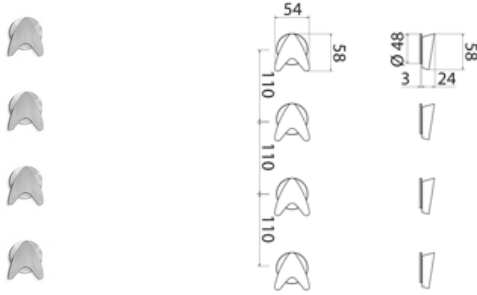

ARW317 Hydro progressive mixer with 3 open/close taps

ARW317S	Satin	€ 1.060,24
ARW317L	Polish	€ 1.219,31
ARW317BKS	Satin black	€ 1.643,29
ARW317PGS	Satin rose gold	€ 1.643,29
ARW317LGS	Light gold satin	€ 1.643,29
ARW317GDS	Satin gold	€ 1.643,29
ARW317BKL	Black polish	€ 1.802,35
ARW317PGL	Polish rose gold	€ 1.802,35
ARW317LGL	Light gold polish	€ 1.802,35
ARW317GDL	Polish gold	€ 1.802,35
INC048	Built-in part	€ 976,29

* Obligatory Built-In Part