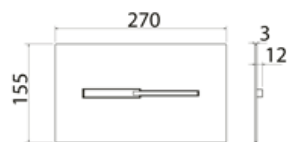

INS500 Dual flush plate with 2 buttons for Geberit system

INS500S	Satin	€ 743,42
INS500S.W	Satin with white insert	€ 813,60
INS500S.B	Satin with black insert	€ 813,60
INS500S.R	Satin with red insert	€ 813,60
INS500S.C	Satin with cedar yellow insert	€ 813,60
INS500S.A	Satin with light blue insert	€ 813,60
INS500L	Polish	€ 854,92
INS500L.W	Polish with white insert	€ 935,69
INS500L.B	Polish with black insert	€ 935,69
INS500L.R	Polish with red insert	€ 935,69
INS500L.C	Polish with grape green insert	€ 935,69
INS500L.A	Polish with light blue insert	€ 935,69
INS500BKS	Satin black	€ 1.189,44
INS500PGS	Satin rose gold	€ 1.189,44
INS500LGS	Light gold satin	€ 1.189,44
INS500GDS	Satin gold	€ 1.189,44
INS500BKL	Black polish	€ 1.300,94
INS500PGL	Polish rose gold	€ 1.300,94
INS500LGL	Light gold polish	€ 1.300,94