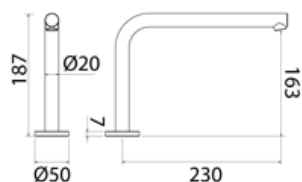

CAN031 Fixed top-mounted basin spout

CAN031S	Satin	€ 394,11
CAN031L	Polish	€ 453,13
CAN031BKS	Satin black	€ 630,46
CAN031PGS	Satin rose gold	€ 630,46
CAN031LGS	Light gold satin	€ 630,46
CAN031GDS	Satin gold	€ 630,46
CAN031BKL	Black polish	€ 689,48
CAN031PGL	Polish rose gold	€ 689,48
CAN031LGL	Light gold polish	€ 689,48
CAN031GDL	Polish gold	€ 689,48