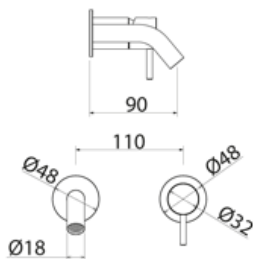

DEC333 Wall-mounted mixer for basin

DEC333S	Satin	€ 270,72
DEC333L	Polish	€ 311,32
DEC333BKS	Satin black	€ 433,12
DEC333PGS	Satin rose gold	€ 433,12
DEC333LGS	Light gold satin	€ 433,12
DEC333GDS	Satin gold	€ 433,12
DEC333BKL	Black polish	€ 473,72
DEC333PGL	Polish rose gold	€ 473,72
DEC333LGL	Light gold polish	€ 473,72
DEC333GDL	Polish gold	€ 473,72
INC070	Built-in part	€ 486,62

* Obligatory Built-In Part