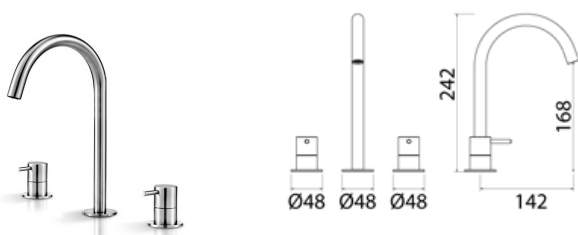

DEC202 Three-hole mixer for washbasin with spout

DEC202S	Satin	€ 1.277,74
DEC202L	Polish	€ 1.469,43
DEC202BKS	Satin black	€ 2.044,36
DEC202PGS	Satin rose gold	€ 2.044,36
DEC202LGS	Light gold satin	€ 2.044,36
DEC202GDS	Satin gold	€ 2.044,36
DEC202BKL	Black polish	€ 2.236,05
DEC202PGL	Polish rose gold	€ 2.236,05
DEC202LGL	Light gold polish	€ 2.236,05
DEC202GDL	Polish gold	€ 2.236,05