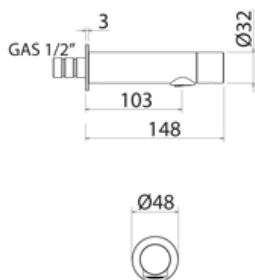

CLD010 Wall-mounted shut-off cold water valve

CLD010S	Satin	€ 281,01
CLD010L	Polish	€ 323,06
CLD010BKS	Satin black	€ 449,65
CLD010PGS	Satin rose gold	€ 449,65
CLD010LGS	Light gold satin	€ 449,65
CLD010GDS	Satin gold	€ 449,65
CLD010BKL	Black polish	€ 491,70
CLD010PGL	Polish rose gold	€ 491,70
CLD010LGL	Light gold polish	€ 491,70
CLD010GDL	Polish gold	€ 491,70
INC055	Built-in part	€ 204,02

* Optional Built-In Part