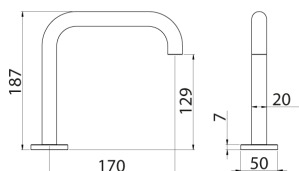

CAN191 Fixed top-mounted basin spout

CAN191S	Satin	€ 389,18
CAN191L	Polish	€ 447,47
CAN191BKS	Satin black	€ 622,63
CAN191PGS	Satin rose gold	€ 622,63
CAN191LGS	Light gold satin	€ 622,63
CAN191GDS	Satin gold	€ 622,63
CAN191BKL	Black polish	€ 680,92
CAN191PGL	Polish rose gold	€ 680,92
CAN191LGL	Light gold polish	€ 680,92
CAN191GDL	Polish gold	€ 680,92