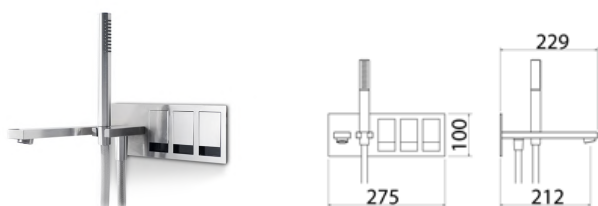

TEK220 Bathtub/shower set with mixer, 2-ways diverter, spout and shower-hand

TEK220S	Satin	€ 2.531,41
TEK220L	Polish	€ 2.911,17
TEK220BKS	Satin black	€ 4.050,14
TEK220PGS	Satin rose gold	€ 4.050,14
TEK220LGS	Light gold satin	€ 4.050,14
TEK220GDS	Satin gold	€ 4.050,14
TEK220BKL	Black polish	€ 4.429,75
TEK220PGL	Polish rose gold	€ 4.429,75
TEK220LGL	Light gold polish	€ 4.429,75
TEK220GDL	Polish gold	€ 4.429,75
BOX008	Built-in part	€ 507,07

* Obligatory Built-In Part