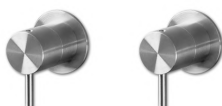

DEC404 Wall mounted set of 2 shut-off mixing valves

DEC404S	Satin	€ 274,20
DEC404L	Polish	€ 374,39
DEC404BKS	Satin black	€ 520,84
DEC404PGS	Satin rose gold	€ 520,84
DEC404LGS	Light gold satin	€ 520,84
DEC404GDS	Satin gold	€ 520,84
DEC404BKL	Black polish	€ 569,71
DEC404PGL	Polish rose gold	€ 569,71
DEC404LGL	Light gold polish	€ 569,71
DEC404GDL	Polish gold	€ 569,71
INC043	Built-in part	€ 562,02

* Obligatory Built-In Part