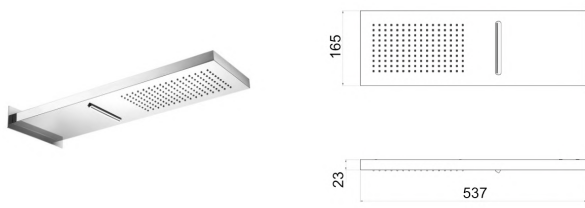

SOF016 Rainfall and waterfall shower head

SOF016S	Satin	€ 2.464,57
SOF016L	Polish	€ 2.834,17
SOF016BKS	Satin black	€ 3.943,13
SOF016PGS	Satin rose gold	€ 3.943,13
SOF016LGS	Light gold satin	€ 3.943,13
SOF016BKL	Black polish	€ 4.312,88
SOF016PGL	Polish rose gold	€ 4.312,88
SOF016LGL	Light gold polish	€ 4.312,88