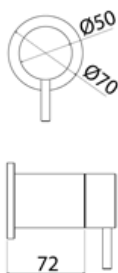

ONE403 Two way diverter

ONE403S	Satin	€ 193,72
ONE403L	Polish	€ 251,87
ONE403BKS	Satin black	€ 483,14
ONE403PGS	Satin rose gold	€ 483,14
ONE403LGS	Light gold satin	€ 483,14
ONE403GDS	Satin gold	€ 483,14
ONE403BKL	Black polish	€ 556,66
ONE403PGL	Polish rose gold	€ 556,66
ONE403LGL	Light gold polish	€ 556,66
ONE403GDL	Polish gold	€ 556,66
INC009	Built-in part	€ 291,31

* Obligatory Built-In Part