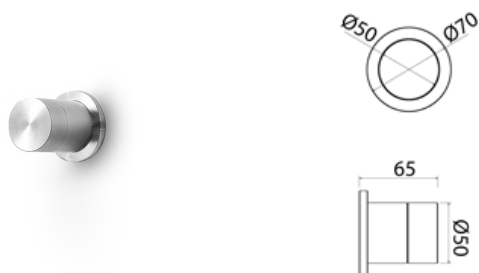

PUR202 Two way diverter

PUR202S	Satin	€ 491,70
PUR202L	Polish	€ 591,02
PUR202BKS	Satin black	€ 900,89
PUR202PGS	Satin rose gold	€ 900,89
PUR202LGS	Light gold satin	€ 900,89
PUR202GDS	Satin gold	€ 900,89
PUR202BKL	Black polish	€ 1.024,28
PUR202PGL	Polish rose gold	€ 1.024,28
PUR202LGL	Light gold polish	€ 1.024,28
PUR202GDL	Polish gold	€ 1.024,28
INC007	Built-in part	€ 327,27

* Obligatory Built-In Part