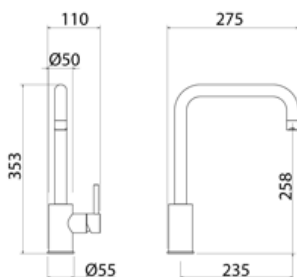

KCH002 Mixer tap for kitchen

KCH002S	Satin	€ 731,38
KCH002L	Polish	€ 819,25
KCH002BKS	Satin black	€ 1.170,30
KCH002PGS	Satin rose gold	€ 1.170,30
KCH002LGS	Light gold satin	€ 1.170,30
KCH002GDS	Satin gold	€ 1.170,30
KCH002BKL	Black polish	€ 1.279,92
KCH002PGL	Polish rose gold	€ 1.279,92
KCH002LGL	Light gold polish	€ 1.279,92
KCH002GDL	Polish gold	€ 1.279,92