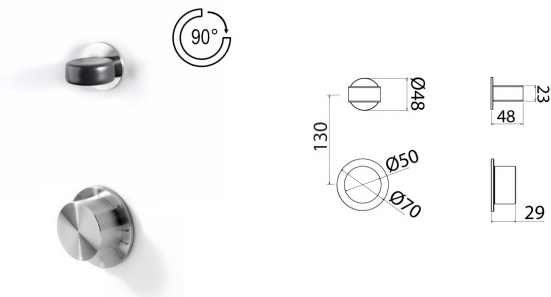

IOO271 Thermostatic mixer with 1 open/close tap

IOO271S.105	Satin with black matt ceramic handle	€ 818,82
IOO271S.100	Satin with white brilliant ceramic handle	€ 818,82
IOO271S.101	Satin with white matt ceramic handle	€ 818,82
IOO271S.104	Satin with black brilliant ceramic handle	€ 818,82
IOO271S.125	Satin with red brilliant ceramic handle	€ 818,82
IOO271L.100	Polished with white brilliant ceramic handle	€ 918,14
IOO271L.101	Polished with white matt ceramic handle	€ 918,14
IOO271L.104	Polished with black brilliant ceramic handle	€ 918,14
IOO271L.105	Polished with black matt ceramic handle	€ 918,14
IOO271L.125	Polished with red brilliant ceramic handle	€ 918,14
IOO271BKS.100	Black satin with white brilliant ceramic handle	€ 1.269,19
IOO271BKS.101	Black satin with white matt ceramic handle	€ 1.269,19
IOO271BKS.104	Black satin with black brilliant ceramic handle	€ 1.269,19
IOO271BKS.105	Black satin with black matt ceramic handle	€ 1.269,19
IOO271BKS.125	Black satin with red brilliant ceramic handle	€ 1.269,19
IOO271PGS.100	Satin rose gold with white brilliant ceramic handle	€ 1.269,19
IOO271PGS.101	Satin rose gold with white matt ceramic handle	€ 1.269,19
IOO271PGS.104	Satin rose gold with black brilliant ceramic handle	€ 1.269,19
IOO271PGS.105	Satin rose gold with black matt ceramic handle	€ 1.269,19
IOO271PGS.125	Satin rose gold with red brilliant ceramic handle	€ 1.269,19
IOO271LGS.100	Satin light gold with white brilliant ceramic handle	€ 1.269,19
IOO271LGS.101	Satin light gold with white matt ceramic handle	€ 1.269,19
IOO271LGS.104	Satin light gold with black brilliant ceramic handle	€ 1.269,19
IOO271LGS.105	Satin light gold with black matt ceramic handle	€ 1.269,19
IOO271LGS.125	Satin light gold with red brilliant ceramic handle	€ 1.269,19
IOO271GDS.100	Satin gold with white brilliant ceramic handle	€ 1.269,19
IOO271GDS.101	Satin gold with white matt ceramic handle	€ 1.269,19
IOO271GDS.104	Satin gold with black brilliant ceramic handle	€ 1.269,19
IOO271GDS.105	Satin gold with black matt ceramic handle	€ 1.269,19
IOO271GDS.125	Satin gold with red brilliant ceramic handle	€ 1.269,19
IOO271BKL.100	Black polished with white brilliant ceramic handle	€ 1.421,73
IOO271BKL.101	Black polished with white matt ceramic handle	€ 1.421,73
IOO271BKL.104	Black polished with black brilliant ceramic handle	€ 1.421,73
IOO271BKL.105	Black polished with black matt ceramic handle	€ 1.421,73
IOO271BKL.125	Black polished with red brilliant ceramic handle	€ 1.421,73
IOO271PGL.100	Polished rose gold with white brilliant ceramic handle	€ 1.421,73
IOO271PGL.101	Polished rose gold with white matt ceramic handle	€ 1.421,73
IOO271PGL.104	Polished rose gold with black brilliant ceramic handle	€ 1.421,73
IOO271PGL.105	Polished rose gold with black matt ceramic handle	€ 1.421,73
IOO271PGL.125	Polished rose gold with red brilliant ceramic handle	€ 1.421,73
IOO271LGL.100	Polished light gold with white brilliant ceramic handle	€ 1.421,73
IOO271LGL.101	Polished light gold with white matt ceramic handle	€ 1.421,73
IOO271LGL.104	Polished light gold with black brilliant ceramic handle	€ 1.421,73
IOO271LGL.105	Polished light gold with black matt ceramic handle	€ 1.421,73
IOO271LGL.125	Polished light gold with red brilliant ceramic handle	€ 1.421,73
IOO271GDL.100	Polished gold with white brilliant ceramic handle	€ 1.421,73
IOO271GDL.101	Polished gold with white matt ceramic handle	€ 1.421,73
IOO271GDL.104	Polished gold with black brilliant ceramic handle	€ 1.421,73
IOO271GDL.105	Polished gold with black matt ceramic handle	€ 1.421,73
IOO271GDL.125	Polished gold with red brilliant ceramic handle	€ 1.421,73
INC025	Built-in part	€ 1.051,69