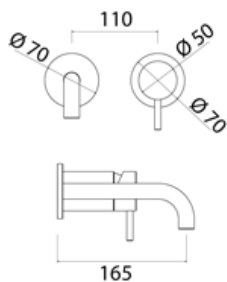

ONE340 Wall-mounted mixer for basin

ONE340S	Satin	€ 351,34
ONE340L	Polish	€ 393,39
ONE340BKS	Satin black	€ 562,02
ONE340PGS	Satin rose gold	€ 562,02
ONE340LGS	Light gold satin	€ 562,02
ONE340GDS	Satin gold	€ 562,02
ONE340BKL	Black polish	€ 614,51
ONE340PGL	Polish rose gold	€ 614,51
ONE340LGL	Light gold polish	€ 614,51
ONE340GDL	Polish gold	€ 614,51
INC004	Built-in part	€ 555,06

* Obligatory Built-In Part