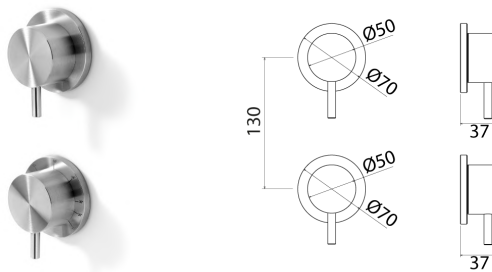

ONE270 Thermostatic mixer with 2 ways diverter with STOP

ONE270S	Satin	€ 654,39
ONE270L	Polish	€ 751,97
ONE270BKS	Satin black	€ 1.046,61
ONE270PGS	Satin rose gold	€ 1.046,61
ONE270LGS	Light gold satin	€ 1.046,61
ONE270GDS	Satin gold	€ 1.046,61
ONE270BKL	Black polish	€ 1.202,34
ONE270PGL	Polish rose gold	€ 1.202,34
ONE270LGL	Light gold polish	€ 1.202,34
ONE270GDL	Polish gold	€ 1.202,34
INC035	Built-in part	€ 1.065,32

* Obligatory Built-In Part