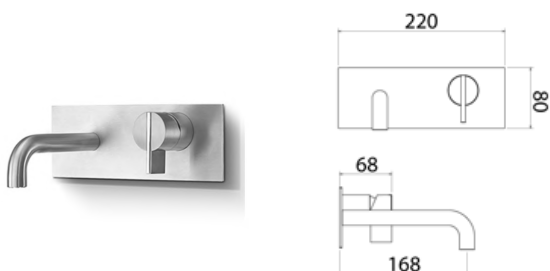

INS341L.R	Polish with red insert	€ 478,65
INS341L.C	Polish with grape green insert	€ 478,65
INS341L.A	Polish with light blue insert	€ 478,65
INS341BKS	Satin black	€ 564,63
INS341PGS	Satin rose gold	€ 564,63
INS341LGS	Light gold satin	€ 564,63
INS341GDS	Satin gold	€ 564,63
INS341BKL	Black polish	€ 617,56
INS341PGL	Polish rose gold	€ 617,56
INS341LGL	Light gold polish	€ 617,56
INS341GDL	Polish gold	€ 617,56
INC004	Built-in part	€ 555,06

* Obligatory Built-In Part

INS034 Wall-mounted mixer for basin

INS034S	Satin	€ 681,79
INS034S.W	Satin with white insert	€ 745,16
INS034S.B	Satin with black insert	€ 745,16
INS034S.R	Satin with red insert	€ 745,16
INS034S.C	Satin with cedar yellow insert	€ 745,16
INS034S.A	Satin with light blue insert	€ 745,16
INS034L	Polish	€ 784,02
INS034L.W	Polish with white insert	€ 856,95
INS034L.B	Polish with black insert	€ 856,95
INS034L.R	Polish with red insert	€ 856,95
INS034L.C	Polish with grape green insert	€ 856,95
INS034L.A	Polish with light blue insert	€ 856,95
INS034BKS	Satin black	€ 1.090,84
INS034PGS	Satin rose gold	€ 1.090,84
INS034LGS	Light gold satin	€ 1.090,84
INS034GDS	Satin gold	€ 1.090,84
INS034BKL	Black polish	€ 1.193,06
INS034PGL	Polish rose gold	€ 1.193,06
INS034LGL	Light gold polish	€ 1.193,06
INS034GDL	Polish gold	€ 1.193,06
BOX001	Built-in part	€ 334,08

* Obligatory Built-In Part