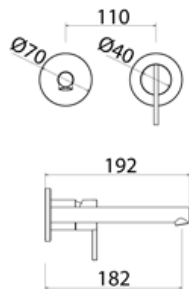

STY335 Wall-mounted mixer for basin

STY335S	Satin	€ 356,41
STY335L	Polish	€ 409,77
STY335BKS	Satin black	€ 570,14
STY335PGS	Satin rose gold	€ 570,14
STY335LGS	Light gold satin	€ 570,14
STY335GDS	Satin gold	€ 570,14
STY335BKL	Black polish	€ 623,50
STY335PGL	Polish rose gold	€ 623,50
STY335LGL	Light gold polish	€ 623,50
STY335GDL	Polish gold	€ 623,50
INC004	Built-in part	€ 555,06

* Obligatory Built-In Part