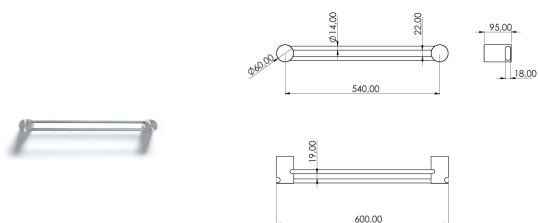

TWI001 Electric towel warmer L.600 mm

TWI001S	Satin	€ 1.342,12
TWI001L	Polish	€ 1.554,84
TWI001BKS	Satin black	€ 2.013,18
TWI001PGS	Satin rose gold	€ 2.013,18
TWI001LGS	Light gold satin	€ 2.013,18
TWI001GDS	Satin gold	€ 2.013,18
TWI001BKL	Black polish	€ 2.335,95
TWI001PGL	Polish rose gold	€ 2.335,95
TWI001LGL	Light gold polish	€ 2.335,95
TWI001GDL	Polish gold	€ 2.335,95
INC151	Built-in part	€ 138,77

* Obligatory Built-In Part