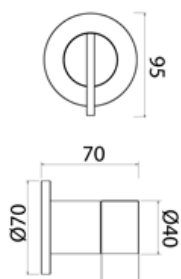

INS413 Two way diverter

INS413S	Satin	€ 214,17
INS413S.W	Satin with white insert	€ 277,53
INS413S.B	Satin with black insert	€ 277,53
INS413S.R	Satin with red insert	€ 277,53
INS413S.C	Satin with cedar yellow insert	€ 277,53
INS413S.A	Satin with light blue insert	€ 277,53
INS413L	Polish	€ 289,57
INS413L.W	Polish with white insert	€ 363,23
INS413L.B	Polish with black insert	€ 363,23
INS413L.R	Polish with red insert	€ 363,23
INS413L.C	Polish with grape green insert	€ 363,23
INS413L.A	Polish with light blue insert	€ 363,23
INS413BKS	Satin black	€ 517,36
INS413PGS	Satin rose gold	€ 517,36
INS413LGS	Light gold satin	€ 517,36
INS413GDS	Satin gold	€ 517,36
INS413BKL	Black polish	€ 592,76
INS413PGL	Polish rose gold	€ 592,76
INS413LGL	Light gold polish	€ 592,76
INS413GDL	Polish gold	€ 592,76
INC009	Built-in part	€ 291,31

* Obligatory Built-In Part