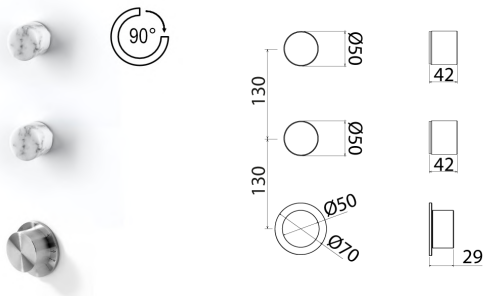

MRB271LGL.401	Polished Light Gold with Black Marble	€ 1.502,06
MRB271LGL.402	Polished Light Gold with Green Marble	€ 1.502,06
MRB271GDL.400	Polished Gold with White Marble	€ 1.502,06
MRB271GDL.401	Polished Gold with Black Marble	€ 1.502,06
MRB271GDL.402	Polished Gold with Green Marble	€ 1.502,06
INC025	Built-in part	€ 1.051,69

* Obligatory Built-In Part

MRB272 Thermostatic mixer with 2 open/close taps

MRB272S.400	Satin with White marble	€ 1.043,13
MRB272L.400	Polish with White Marble	€ 1.168,12
MRB272L.401	Polish with Black Marble	€ 1.168,12
MRB272L.402	Polish with Green Marble	€ 1.168,12
MRB272BKS.400	Black satin with White Marble	€ 1.616,75
MRB272BKS.401	Black satin with Black Marble	€ 1.616,75
MRB272BKS.402	Black satin with Green Marble	€ 1.616,75
MRB272PGS.400	Satin Rose Gold with White Marble	€ 1.616,75
MRB272PGS.401	Satin Rose Gold with Black Marble	€ 1.616,75
MRB272PGS.402	Satin Rose Gold with Green Marble	€ 1.616,75
MRB272LGS.400	Satin Light Gold with White Marble	€ 1.616,75
MRB272LGS.401	Satin Light Gold with Black Marble	€ 1.616,75
MRB272LGS.402	Satin Light Gold with Green Marble	€ 1.616,75
MRB272S.401	Satin with Black marble	€ 1.043,13
MRB272S.402	Satin with Green marble	€ 1.043,13
MRB272GDS.400	Satin Gold with White Marble	€ 1.616,75
MRB272GDS.401	Satin Gold with Black Marble	€ 1.616,75
MRB272GDS.402	Satin Gold with Green Marble	€ 1.616,75
MRB272BKL.400	Polished Black with White Marble	€ 1.810,47
MRB272BKL.401	Polished Black with Black Marble	€ 1.810,47
MRB272BKL.402	Polished Black with Green Marble	€ 1.810,47
MRB272PGL.400	Polished Rose Gold with White Marble	€ 1.810,47
MRB272PGL.401	Polished Rose Gold with Black Marble	€ 1.810,47
MRB272PGL.402	Polished Rose Gold with Green Marble	€ 1.810,47
MRB272LGL.400	Polished Light Gold with White Marble	€ 1.810,47
MRB272LGL.401	Polished Light Gold with Black Marble	€ 1.810,47
MRB272LGL.402	Polished Light Gold with Green Marble	€ 1.810,47
MRB272GDL.400	Polished Gold with White Marble	€ 1.810,47
MRB272GDL.401	Polished Gold with Black Marble	€ 1.810,47
MRB272GDL.402	Polished Gold with Green Marble	€ 1.810,47
INC026	Built-in part	€ 1.231,49

* Obligatory Built-In Part

MARBLE