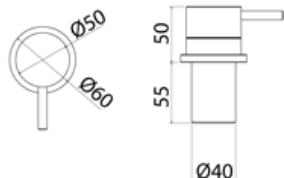

ONE106 Top mounted two way diverter

ONE106S	Satin	€ 442,11
ONE106L	Polish	€ 495,03
ONE106BKS	Satin black	€ 707,17
ONE106PGS	Satin rose gold	€ 707,17
ONE106LGS	Light gold satin	€ 707,17
ONE106GDS	Satin gold	€ 707,17
ONE106BKL	Black polish	€ 773,43
ONE106PGL	Polish rose gold	€ 773,43
ONE106LGL	Light gold polish	€ 773,43
ONE106GDL	Polish gold	€ 773,43