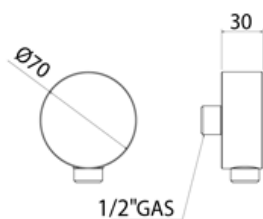

ACC024 Water connection

ACC024S	Satin	€ 159,50
ACC024L	Polish	€ 183,28
ACC024BKS	Satin black	€ 254,91
ACC024PGS	Satin rose gold	€ 254,91
ACC024LGS	Light gold satin	€ 254,91
ACC024GDS	Satin gold	€ 254,91
ACC024BKL	Black polish	€ 278,84
ACC024PGL	Polish rose gold	€ 278,84
ACC024LGL	Light gold polish	€ 278,84
ACC024GDL	Polish gold	€ 278,84
INC055	Built-in part	€ 204,02

* Optional Built-In Part