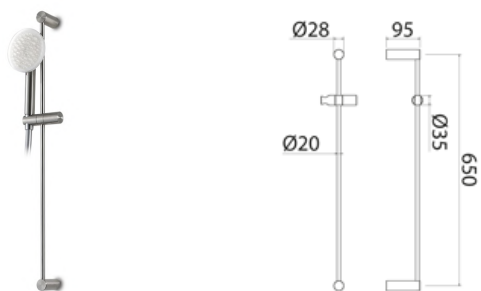

ACC020 Extensible shower column

ACC020S	Satin	€ 623,50
ACC020L	Polish	€ 717,17
ACC020BKS	Satin black	€ 997,60
ACC020PGS	Satin rose gold	€ 997,60
ACC020LGS	Light gold satin	€ 997,60
ACC020GDS	Satin gold	€ 997,60
ACC020BKL	Black polish	€ 1.091,13
ACC020PGL	Polish rose gold	€ 1.091,13
ACC020LGL	Light gold polish	€ 1.091,13
ACC020GDL	Polish gold	€ 1.091,13