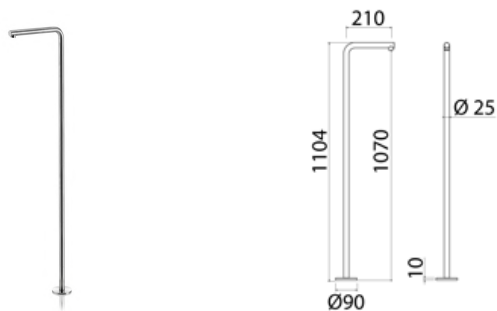

CAN052 Freestanding spout for washbasin

CAN052S	Satin	€ 774,30
CAN052L	Polish	€ 890,45
CAN052BKS	Satin black	€ 1.238,74
CAN052PGS	Satin rose gold	€ 1.238,74
CAN052LGS	Light gold satin	€ 1.238,74
CAN052GDS	Satin gold	€ 1.238,74
CAN052BKL	Black polish	€ 1.354,88
CAN052PGL	Polish rose gold	€ 1.354,88
CAN052LGL	Light gold polish	€ 1.354,88
CAN052GDL	Polish gold	€ 1.354,88
INC055	Built-in part	€ 204,02

* Optional Built-In Part