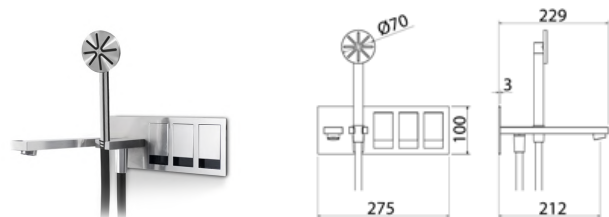

TEK222 Bathtub/shower set with mixer, 2-ways diverter, spout and shower-hand

TEK222S	Satin	€ 2.664,96
TEK222L	Polish	€ 3.064,58
TEK222BKS	Satin black	€ 4.263,73
TEK222PGS	Satin rose gold	€ 4.263,73
TEK222LGS	Light gold satin	€ 4.263,73
TEK222GDS	Satin gold	€ 4.263,73
TEK222BKL	Black polish	€ 4.663,49
TEK222PGL	Polish rose gold	€ 4.663,49
TEK222LGL	Light gold polish	€ 4.663,49
TEK222GDL	Polish gold	€ 4.663,49
BOX008	Built-in part	€ 507,07

* Obligatory Built-In Part