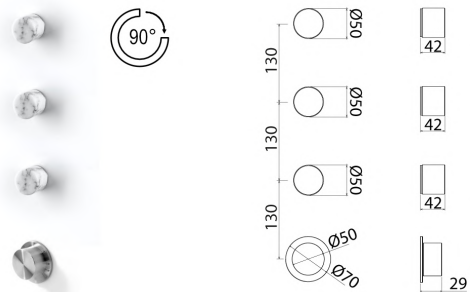

MRB273S.400 Thermostatic mixer with 3 open/close taps

MRB273S.400	Satin with White marble	€ 1.258,89
MRB273L.400	Polish with White Marble	€ 1.409,55
MRB273L.401	Polish with Black Marble	€ 1.409,55
MRB273L.402	Polish with Green Marble	€ 1.409,55
MRB273BKS.400	Black satin with White Marble	€ 1.950,83
MRB273BKS.401	Black satin with Black Marble	€ 1.950,83
MRB273BKS.402	Black satin with Green Marble	€ 1.950,83
MRB273PGS.400	Satin Rose Gold with White Marble	€ 1.950,83
MRB273PGS.401	Satin Rose Gold with Black Marble	€ 1.950,83
MRB273PGS.402	Satin Rose Gold with Green Marble	€ 1.950,83
MRB273LGS.400	Satin Light Gold with White Marble	€ 1.950,83
MRB273LGS.401	Satin Light Gold with Black Marble	€ 1.950,83
MRB273LGS.402	Satin Light Gold with Green Marble	€ 1.950,83
MRB273S.401	Satin with Black marble	€ 1.258,89
MRB273S.402	Satin with Green marble	€ 1.258,89
MRB273GDS.400	Satin Gold with White Marble	€ 1.950,83