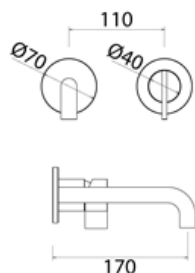

INS340 Wall-mounted mixer for basin

INS340S	Satin	€ 322,19
INS340S.W	Satin with white insert	€ 387,15
INS340S.B	Satin with black insert	€ 387,15
INS340S.R	Satin with red insert	€ 387,15
INS340S.C	Satin with cedar yellow insert	€ 387,15
INS340S.A	Satin with light blue insert	€ 387,15
INS340L	Polish	€ 370,48
INS340L.W	Polish with white insert	€ 445,30
INS340L.B	Polish with black insert	€ 445,30
INS340L.R	Polish with red insert	€ 445,30
INS340L.C	Polish with grape green insert	€ 445,30
INS340L.A	Polish with light blue insert	€ 445,30
INS340BKS	Satin black	€ 515,33
INS340PGS	Satin rose gold	€ 515,33
INS340LGS	Light gold satin	€ 515,33
INS340GDS	Satin gold	€ 515,33
INS340BKL	Black polish	€ 563,62
INS340PGL	Polish rose gold	€ 563,62
INS340LGL	Light gold polish	€ 563,62
INS340GDL	Polish gold	€ 563,62
INC004	Built-in part	€ 555,06

* Obligatory Built-In Part