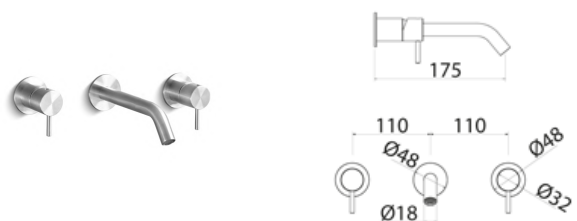

\* Obligatory Built-In Part

**DEC351** Wall mounted set of 2 individual taps with spout

<b>DEC351S</b>	Satin	€ 323,79
<b>DEC351L</b>	Polish	€ 423,55
<b>DEC351BKBS</b>	Satin black	€ 589,28
<b>DEC351PGS</b>	Satin rose gold	€ 589,28
<b>DEC351LGS</b>	Light gold satin	€ 589,28
<b>DEC351GDS</b>	Satin gold	€ 589,28
<b>DEC351BKL</b>	Black polish	€ 644,53
<b>DEC351PGL</b>	Polish rose gold	€ 644,53
<b>DEC351LGL</b>	Light gold polish	€ 644,53
<b>DEC351GDL</b>	Polish gold	€ 644,53
<b>INC041</b>	<b>Built-in part</b>	<b>€ 620,17</b>

\* Obligatory Built-In Part

**DEC352** Wall mounted set of 2 individual taps with spout

<b>DEC352S</b>	Satin	€ 344,38
<b>DEC352L</b>	Polish	€ 447,18
<b>DEC352BKBS</b>	Satin black	€ 622,05
<b>DEC352PGS</b>	Satin rose gold	€ 622,05
<b>DEC352LGS</b>	Light gold satin	€ 622,05
<b>DEC352GDS</b>	Satin gold	€ 622,05
<b>DEC352BKL</b>	Black polish	€ 680,49
<b>DEC352PGL</b>	Polish rose gold	€ 680,49
<b>DEC352LGL</b>	Light gold polish	€ 680,49
<b>DEC352GDL</b>	Polish gold	€ 680,49
<b>INC041</b>	<b>Built-in part</b>	<b>€ 620,17</b>

\* Obligatory Built-In Part

**DEC353** Wall mounted set of 2 individual taps with spout

<b>DEC353S</b>	Satin	€ 364,97
<b>DEC353L</b>	Polish	€ 470,82
<b>DEC353BKBS</b>	Satin black	€ 654,97
<b>DEC353PGS</b>	Satin rose gold	€ 654,97
<b>DEC353LGS</b>	Light gold satin	€ 654,97
<b>DEC353GDS</b>	Satin gold	€ 654,97
<b>DEC353BKL</b>	Black polish	€ 716,30
<b>DEC353PGL</b>	Polish rose gold	€ 716,30
<b>DEC353LGL</b>	Light gold polish	€ 716,30
<b>DEC353GDL</b>	Polish gold	€ 716,30
<b>INC041</b>	<b>Built-in part</b>	<b>€ 620,17</b>