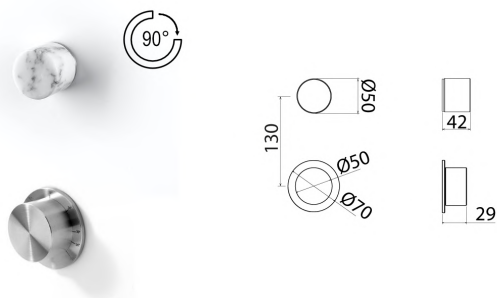

* Obligatory Built-In Part

MARBLE

MRB271 Thermostatic mixer with 1 open/close tap

MRB271S.400	Satin with White marble	€ 842,74
MRB271L.400	Polish with White Marble	€ 943,81
MRB271L.401	Polish with Black Marble	€ 943,81
MRB271L.402	Polish with Green Marble	€ 943,81
MRB271BKS.400	Black satin with White Marble	€ 1.306,89
MRB271BKS.401	Black satin with Black Marble	€ 1.306,89
MRB271BKS.402	Black satin with Green Marble	€ 1.306,89
MRB271PGS.400	Satin Rose Gold with White Marble	€ 1.306,89
MRB271PGS.401	Satin Rose Gold with Black Marble	€ 1.306,89
MRB271PGS.402	Satin Rose Gold with Green Marble	€ 1.306,89
MRB271LGS.400	Satin Light Gold with White Marble	€ 1.306,89
MRB271LGS.401	Satin Light Gold with Black Marble	€ 1.306,89
MRB271LGS.402	Satin Light Gold with Green Marble	€ 1.306,89
MRB271S.401	Satin with Black marble	€ 842,74
MRB271S.402	Satin with Green marble	€ 842,74
MRB271GDS.400	Satin Gold with White Marble	€ 1.306,89
MRB271GDS.401	Satin Gold with Black Marble	€ 1.306,89
MRB271GDS.402	Satin Gold with Green Marble	€ 1.306,89
MRB271BKL.400	Polished Black with White Marble	€ 1.502,06
MRB271BKL.401	Polished Black with Black Marble	€ 1.502,06
MRB271BKL.402	Polished Black with Green Marble	€ 1.502,06
MRB271PGL.400	Polished Rose Gold with White Marble	€ 1.502,06
MRB271PGL.401	Polished Rose Gold with Black Marble	€ 1.502,06
MRB271PGL.402	Polished Rose Gold with Green Marble	€ 1.502,06
MRB271LGL.400	Polished Light Gold with White Marble	€ 1.502,06