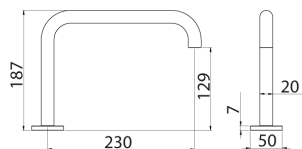

CAN192 Fixed top-mounted basin spout

CAN192S	Satin	€ 405,71
CAN192L	Polish	€ 466,61
CAN192BKS	Satin black	€ 649,17
CAN192PGS	Satin rose gold	€ 649,17
CAN192LGS	Light gold satin	€ 649,17
CAN192GDS	Satin gold	€ 649,17
CAN192BKL	Black polish	€ 710,07
CAN192PGL	Polish rose gold	€ 710,07
CAN192LGL	Light gold polish	€ 710,07
CAN192GDL	Polish gold	€ 710,07