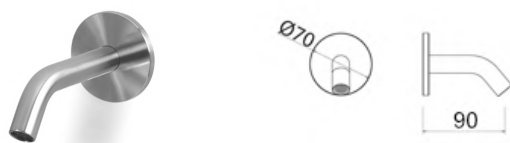

CAN123 Wall-mouted spout for washbasin

CAN123S	Satin	€ 255,35
CAN123L	Polish	€ 293,63
CAN123BKS	Satin black	€ 408,47
CAN123PGS	Satin rose gold	€ 408,47
CAN123LGS	Light gold satin	€ 408,47
CAN123GDS	Satin gold	€ 408,47
CAN123BKL	Black polish	€ 446,75
CAN123PGL	Polish rose gold	€ 446,75
CAN123LGL	Light gold polish	€ 446,75
CAN123GDL	Polish gold	€ 446,75
INC055	Built-in part	€ 204,02

* Optional Built-In Part