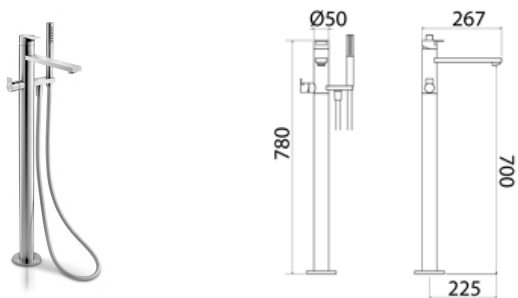

TEK070 Freestanding mixer for bathtub with shower hand

TEK070S	Satin	€ 2.988,60
TEK070L	Polish	€ 3.436,94
TEK070BKS	Satin black	€ 4.781,81
TEK070PGS	Satin rose gold	€ 4.781,81
TEK070LGS	Light gold satin	€ 4.781,81
TEK070GDS	Satin gold	€ 4.781,81
TEK070BKL	Black polish	€ 5.230,01
TEK070PGL	Polish rose gold	€ 5.230,01
TEK070LGL	Light gold polish	€ 5.230,01
TEK070GDL	Polish gold	€ 5.230,01
BOX005	Built-in part	€ 448,92

* Obligatory Built-In Part