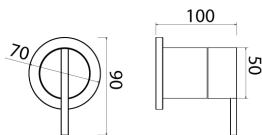

STY404 Three way diverter

STY404S	Satin	€ 322,19
STY404L	Polish	€ 418,04
STY404BKS	Satin black	€ 801,71
STY404PGS	Satin rose gold	€ 801,71
STY404LGS	Light gold satin	€ 801,71
STY404GDS	Satin gold	€ 801,71
STY404BKl	Black polish	€ 923,22
STY404PGL	Polish rose gold	€ 923,22
STY404LGL	Light gold polish	€ 923,22
STY404GDL	Polish gold	€ 923,22
INC010	Built-in part	€ 479,81

* Obligatory Built-In Part