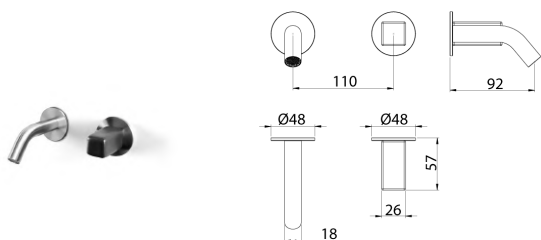

IOI140 Wall-mounted mixer for basin

IOI140S.105	Satin with black matt ceramic handle	€ 548,25
IOI140S.100	Satin with white brilliant ceramic handle	€ 548,25
IOI140S.101	Satin with white matt ceramic handle	€ 548,25
IOI140S.104	Satin with black brilliant ceramic handle	€ 548,25
IOI140S.125	Satin with red brilliant ceramic handle	€ 548,25
IOI140L.100	Polished with white brilliant ceramic handle	€ 630,46
IOI140L.101	Polished with white matt ceramic handle	€ 630,46
IOI140L.104	Polished with black brilliant ceramic handle	€ 630,46
IOI140L.105	Polished with black matt ceramic handle	€ 630,46
IOI140L.125	Polished with red brilliant ceramic handle	€ 630,46
IOI140BKS.100	Black satin with white brilliant ceramic handle	€ 904,37
IOI140BKS.101	Black satin with white matt ceramic handle	€ 904,37
IOI140BKS.104	Black satin with black brilliant ceramic handle	€ 904,37
IOI140BKS.105	Black satin with black matt ceramic handle	€ 904,37
IOI140BKS.125	Black satin with red brilliant ceramic handle	€ 904,37
IOI140PGS.100	Satin rose gold with white brilliant ceramic handle	€ 904,37
IOI140PGS.101	Satin rose gold with white matt ceramic handle	€ 904,37
IOI140PGS.104	Satin rose gold with black brilliant ceramic handle	€ 904,37
IOI140PGS.105	Satin rose gold with black matt ceramic handle	€ 904,37
IOI140PGS.125	Satin rose gold with red brilliant ceramic handle	€ 904,37
IOI140LGS.100	Satin light gold with white brilliant ceramic handle	€ 904,37
IOI140LGS.101	Satin light gold with white matt ceramic handle	€ 904,37
IOI140LGS.104	Satin light gold with black brilliant ceramic handle	€ 904,37
IOI140LGS.105	Satin light gold with black matt ceramic handle	€ 904,37
IOI140LGS.125	Satin light gold with red brilliant ceramic handle	€ 904,37
IOI140GDS.100	Satin gold with white brilliant ceramic handle	€ 904,37
IOI140GDS.101	Satin gold with white matt ceramic handle	€ 904,37
IOI140GDS.104	Satin gold with black brilliant ceramic handle	€ 904,37
IOI140GDS.105	Satin gold with black matt ceramic handle	€ 904,37
IOI140GDS.125	Satin gold with red brilliant ceramic handle	€ 904,37
IOI140BKL.100	Black polished with white brilliant ceramic handle	€ 1.039,65
IOI140BKL.101	Black polished with white matt ceramic handle	€ 1.039,65
IOI140BKL.104	Black polished with black brilliant ceramic handle	€ 1.039,65
IOI140BKL.105	Black polished with black matt ceramic handle	€ 1.039,65
IOI140BKL.125	Black polished with red brilliant ceramic handle	€ 1.039,65
IOI140PGL.100	Polished rose gold with white brilliant ceramic handle	€ 1.039,65
IOI140PGL.101	Polished rose gold with white matt ceramic handle	€ 1.039,65
IOI140PGL.104	Polished rose gold with black brilliant ceramic handle	€ 1.039,65
IOI140PGL.105	Polished rose gold with black matt ceramic handle	€ 1.039,65
IOI140PGL.125	Polished rose gold with red brilliant ceramic handle	€ 1.039,65
IOI140LGL.100	Polished light gold with white brilliant ceramic handle	€ 1.039,65
IOI140LGL.101	Polished light gold with white matt ceramic handle	€ 1.039,65
IOI140LGL.104	Polished light gold with black brilliant ceramic handle	€ 1.039,65
IOI140LGL.105	Polished light gold with black matt ceramic handle	€ 1.039,65
IOI140LGL.125	Polished light gold with red brilliant ceramic handle	€ 1.039,65
IOI140GDL.100	Polished gold with white brilliant ceramic handle	€ 1.039,65
IOI140GDL.101	Polished gold with white matt ceramic handle	€ 1.039,65
IOI140GDL.104	Polished gold with black brilliant ceramic handle	€ 1.039,65
IOI140GDL.105	Polished gold with black matt ceramic handle	€ 1.039,65
IOI140GDL.125	Polished gold with red brilliant ceramic handle	€ 1.039,65
INC040	Built-in part	€ 596,24