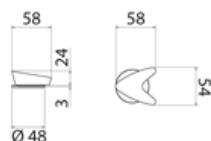

ARW354 Open/close tap with 1/2" gas connections. Cold water

ARW354S	Satin	€ 306,68
ARW354L	Polish	€ 370,91
ARW354BKS	Satin black	€ 573,91
ARW354PGS	Satin rose gold	€ 573,91
ARW354LGS	Light gold satin	€ 573,91
ARW354GDS	Satin gold	€ 573,91
ARW354BKL	Black polish	€ 654,10
ARW354PGL	Polish rose gold	€ 654,10
ARW354LGL	Light gold polish	€ 654,10
ARW354GDL	Polish gold	€ 654,10
INC018	Built-in part	€ 227,94

* Obligatory Built-In Part