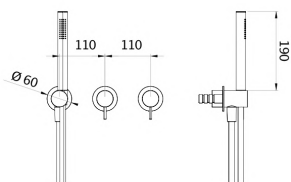

LOP311 Bathtub/shower set with mixer, 2-ways diverter and shower-hand

LOP311S	Satin	€ 766,18
LOP311L	Polish	€ 865,65
LOP311BKS	Satin black	€ 1.340,67
LOP311PGS	Satin rose gold	€ 1.340,67
LOP311LGS	Light gold satin	€ 1.340,67
LOP311GDS	Satin gold	€ 1.340,67
LOP311BKL	Black polish	€ 1.515,54
LOP311PGL	Polish rose gold	€ 1.515,54
LOP311LGL	Light gold polish	€ 1.515,54
LOP311GDL	Polish gold	€ 1.515,54
INC305	Built-in part	€ 745,16

* Obligatory Built-In Part