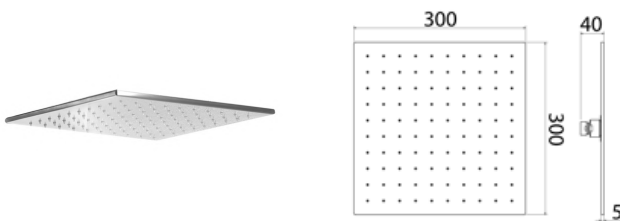

SOF011 Squared adjustable shower head 300x300 mm

SOF011S	Satin	€ 1.013,99
SOF011L	Polish	€ 1.166,09
SOF011BKS	Satin black	€ 1.622,41
SOF011PGS	Satin rose gold	€ 1.622,41
SOF011LGS	Light gold satin	€ 1.622,41
SOF011GDS	Satin gold	€ 1.622,41
SOF011BKL	Black polish	€ 1.774,37
SOF011PGL	Polish rose gold	€ 1.774,37
SOF011LGL	Light gold polish	€ 1.774,37
SOF011GDL	Polish gold	€ 1.774,37