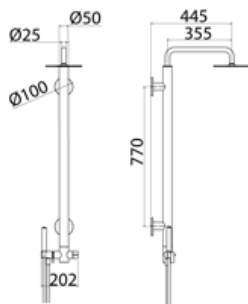

INS051 Shower set with shower hand (Shower head not included)

INS051S	Satin	€ 3.108,51
INS051S.W	Satin with white insert	€ 3.319,20
INS051S.B	Satin with black insert	€ 3.319,20
INS051S.R	Satin with red insert	€ 3.319,20
INS051S.C	Satin with cedar yellow insert	€ 3.319,20
INS051S.A	Satin with light blue insert	€ 3.319,20
INS051L	Polish	€ 3.574,83
INS051L.W	Polish with white insert	€ 3.816,98
INS051L.B	Polish with black insert	€ 3.816,98
INS051L.R	Polish with red insert	€ 3.816,98
INS051L.C	Polish with grape green insert	€ 3.816,98
INS051L.A	Polish with light blue insert	€ 3.816,98
INS051BKS	Satin black	€ 4.973,65
INS051PGS	Satin rose gold	€ 4.973,65
INS051LGS	Light gold satin	€ 4.973,65
INS051GDS	Satin gold	€ 4.973,65
INS051BKL	Black polish	€ 5.439,82
INS051PGL	Polish rose gold	€ 5.439,82
INS051LGL	Light gold polish	€ 5.439,82
INS051GDL	Polish gold	€ 5.439,82
BOX005	Built-in part	€ 448,92

* Obligatory Built-In Part

INSERT