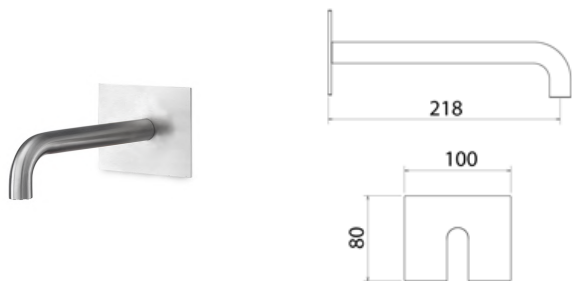

CAN115 Wall-mounted spout for washbasin

CAN115S	Satin	€ 303,34
CAN115L	Polish	€ 348,73
CAN115BKS	Satin black	€ 485,17
CAN115PGS	Satin rose gold	€ 485,17
CAN115LGS	Light gold satin	€ 485,17
CAN115GDS	Satin gold	€ 485,17
CAN115BKL	Black polish	€ 530,56
CAN115PGL	Polish rose gold	€ 530,56
CAN115LGL	Light gold polish	€ 530,56
CAN115GDL	Polish gold	€ 530,56
INC055	Built-in part	€ 204,02

* Optional Built-In Part