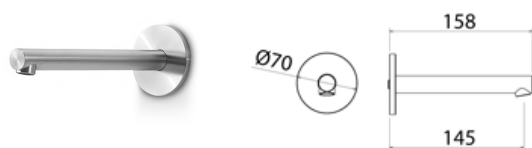

CAN154 Wall-mouted spout for washbasin

CAN154S	Satin	€ 250,27
CAN154L	Polish	€ 287,68
CAN154BKS	Satin black	€ 400,35
CAN154PGS	Satin rose gold	€ 400,35
CAN154LGS	Light gold satin	€ 400,35
CAN154GDS	Satin gold	€ 400,35
CAN154BKL	Black polish	€ 437,76
CAN154PGL	Polish rose gold	€ 437,76
CAN154LGL	Light gold polish	€ 437,76
CAN154GDL	Polish gold	€ 437,76
INC055	Built-in part	€ 204,02

* Optional Built-In Part