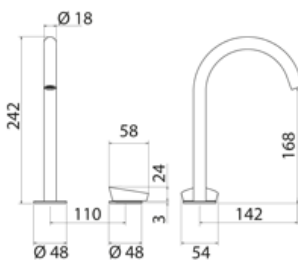

ARW102 Two-hole mixer for washbasin with spout

ARW102S	Satin	€ 853,04
ARW102L	Polish	€ 955,41
ARW102BKS	Satin black	€ 1.279,48
ARW102PGS	Satin rose gold	€ 1.279,48
ARW102LGS	Light gold satin	€ 1.279,48
ARW102GDS	Satin gold	€ 1.279,48
ARW102BKL	Black polish	€ 1.407,37
ARW102PGL	Polish rose gold	€ 1.407,37
ARW102LGL	Light gold polish	€ 1.407,37
ARW102GDL	Polish gold	€ 1.407,37