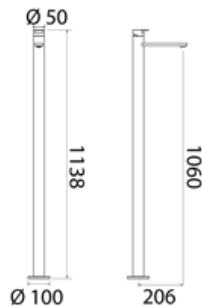

TEK060 Freestanding mixer for basin

TEK060S	Satin	€ 1.729,85
TEK060L	Polish	€ 1.989,26
TEK060BKS	Satin black	€ 2.767,76
TEK060PGS	Satin rose gold	€ 2.767,76
TEK060LGS	Light gold satin	€ 2.767,76
TEK060GDS	Satin gold	€ 2.767,76
TEK060BKL	Black polish	€ 3.027,17
TEK060PGL	Polish rose gold	€ 3.027,17
TEK060LGL	Light gold polish	€ 3.027,17
TEK060GDL	Polish gold	€ 3.027,17
BOX005	Built-in part	€ 448,92

* Obligatory Built-In Part