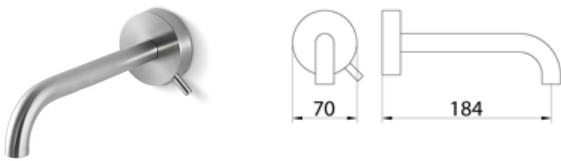

RND038 Wall-mounted mixer for basin

RND038S	Satin	€ 978,03
RND038L	Polish	€ 1.095,33
RND038BKS	Satin black	€ 1.467,11
RND038PGS	Satin rose gold	€ 1.467,11
RND038LGS	Light gold satin	€ 1.467,11
RND038GDS	Satin gold	€ 1.467,11
RND038BKL	Black polish	€ 1.613,56
RND038PGL	Polish rose gold	€ 1.613,56
RND038LGL	Light gold polish	€ 1.613,56
RND038GDL	Polish gold	€ 1.613,56
INC061	Built-in part	€ 320,31

* Obligatory Built-In Part