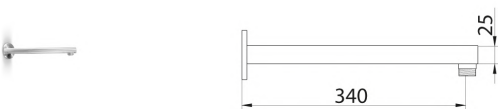

ACC038 Shower arm for wallmounted shower head L340

ACC038S	Satin	€ 250,27
ACC038L	Polish	€ 287,68
ACC038BKS	Satin black	€ 400,35
ACC038PGS	Satin rose gold	€ 400,35
ACC038LGS	Light gold satin	€ 400,35
ACC038GDS	Satin gold	€ 400,35
ACC038BKL	Black polish	€ 437,76
ACC038PGL	Polish rose gold	€ 437,76
ACC038LGL	Light gold polish	€ 437,76
ACC038GDL	Polish gold	€ 437,76
INC055	Built-in part	€ 204,02

* Optional Built-In Part