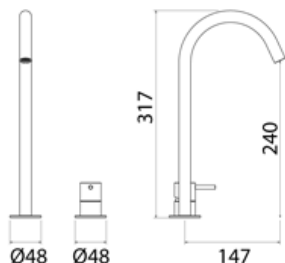

DEC113 Two-hole mixer for washbasin with spout

DEC113S	Satin	€ 924,96
DEC113L	Polish	€ 1.063,72
DEC113BKS	Satin black	€ 1.479,87
DEC113PGS	Satin rose gold	€ 1.479,87
DEC113LGS	Light gold satin	€ 1.479,87
DEC113GDS	Satin gold	€ 1.479,87
DEC113BKL	Black polish	€ 1.618,64
DEC113PGL	Polish rose gold	€ 1.618,64
DEC113LGL	Light gold polish	€ 1.618,64
DEC113GDL	Polish gold	€ 1.618,64