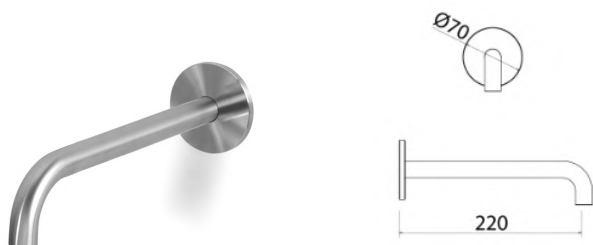

CAN134 Wall-mouted spout for washbasin

CAN134S	Satin	€ 303,34
CAN134L	Polish	€ 348,73
CAN134BKS	Satin black	€ 485,17
CAN134PGS	Satin rose gold	€ 485,17
CAN134LGS	Light gold satin	€ 485,17
CAN134GDS	Satin gold	€ 485,17
CAN134BKL	Black polish	€ 530,56
CAN134PGL	Polish rose gold	€ 530,56
CAN134LGL	Light gold polish	€ 530,56
CAN134GDL	Polish gold	€ 530,56
INC055	Built-in part	€ 204,02

* Optional Built-In Part