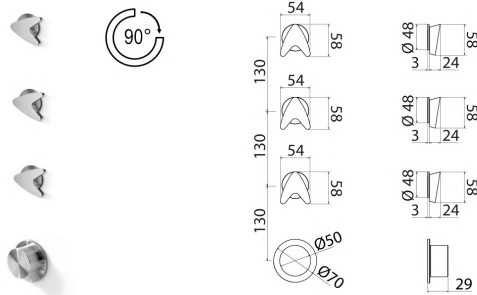

ARW273 Thermostatic mixer with 3 open/close taps

ARW273S	Satin	€ 1.188,71
ARW273L	Polish	€ 1.330,81
ARW273BKS	Satin black	€ 1.901,24
ARW273PGS	Satin rose gold	€ 1.901,24
ARW273LGS	Light gold satin	€ 1.901,24
ARW273GDS	Satin gold	€ 1.901,24
ARW273BKL	Black polish	€ 2.128,89
ARW273PGL	Polish rose gold	€ 2.128,89
ARW273LGL	Light gold polish	€ 2.128,89
ARW273GDL	Polish gold	€ 2.128,89
INC027	Built-in part	€ 1.409,55

* Obligatory Built-In Part