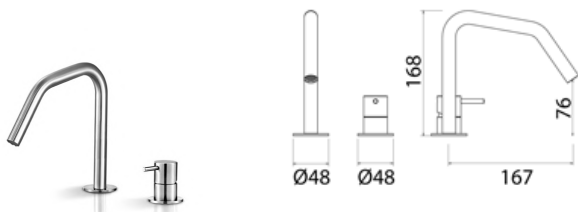

DEC103 Two-hole mixer for washbasin with spout

DEC103S	Satin	€ 878,85
DEC103L	Polish	€ 1.010,36
DEC103BKS	Satin black	€ 1.405,78
DEC103PGS	Satin rose gold	€ 1.405,78
DEC103LGS	Light gold satin	€ 1.405,78
DEC103GDS	Satin gold	€ 1.405,78
DEC103BKL	Black polish	€ 1.537,58
DEC103PGL	Polish rose gold	€ 1.537,58
DEC103LGL	Light gold polish	€ 1.537,58
DEC103GDL	Polish gold	€ 1.537,58