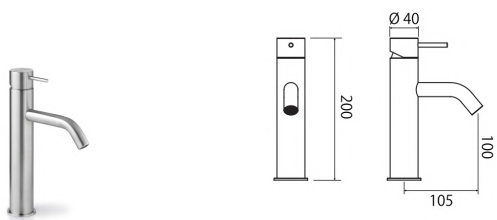

LOP002 Top-mounted mixer for basin

LOP002S	Satin	€ 567,10
LOP002L	Polish	€ 640,90
LOP002BKS	Satin black	€ 953,09
LOP002PGS	Satin rose gold	€ 953,09
LOP002LGS	Light gold satin	€ 953,09
LOP002GDS	Satin gold	€ 953,09
LOP002BKL	Black polish	€ 1.057,20
LOP002PGL	Polish rose gold	€ 1.057,20
LOP002LGL	Light gold polish	€ 1.057,20
LOP002GDL	Polish gold	€ 1.057,20