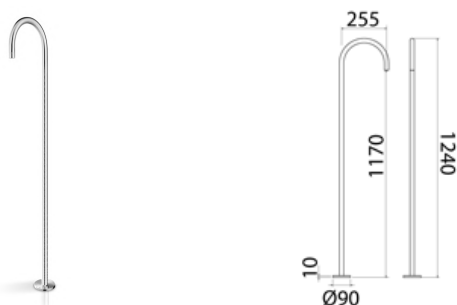

CAN050 Freestanding spout for washbasin

CAN050S	Satin	€ 762,27
CAN050L	Polish	€ 876,53
CAN050BKS	Satin black	€ 1.219,60
CAN050PGS	Satin rose gold	€ 1.219,60
CAN050LGS	Light gold satin	€ 1.219,60
CAN050GDS	Satin gold	€ 1.219,60
CAN050BKL	Black polish	€ 1.333,86
CAN050PGL	Polish rose gold	€ 1.333,86
CAN050LGL	Light gold polish	€ 1.333,86
CAN050GDL	Polish gold	€ 1.333,86
INC055	Built-in part	€ 204,02

* Optional Built-In Part