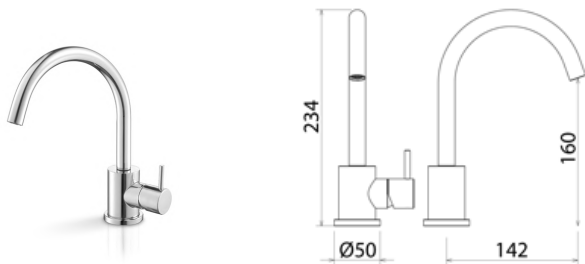

DEC004 Mixer for washbasin with orientable spout

DEC004S	Satin	€ 562,02
DEC004L	Polish	€ 646,12
DEC004BKS	Satin black	€ 899,00
DEC004PGS	Satin rose gold	€ 899,00
DEC004LGS	Light gold satin	€ 899,00
DEC004GDS	Satin gold	€ 899,00
DEC004BKL	Black polish	€ 983,10
DEC004PGL	Polish rose gold	€ 983,10
DEC004LGL	Light gold polish	€ 983,10
DEC004GDL	Polish gold	€ 983,10