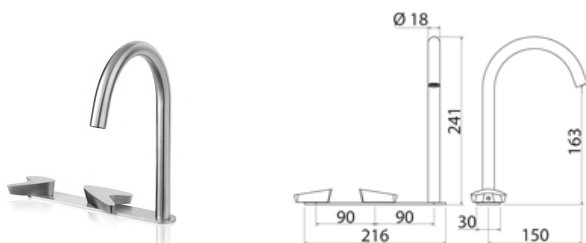

ARW122 Three-hole mixer for washbasin with spout

ARW122S	Satin	€ 1.548,31
ARW122L	Polish	€ 1.734,06
ARW122BKS	Satin black	€ 2.322,32
ARW122PGS	Satin rose gold	€ 2.322,32
ARW122LGS	Light gold satin	€ 2.322,32
ARW122GDS	Satin gold	€ 2.322,32
ARW122BKL	Black polish	€ 2.554,61
ARW122PGL	Polish rose gold	€ 2.554,61
ARW122LGL	Light gold polish	€ 2.554,61
ARW122GDL	Polish gold	€ 2.554,61