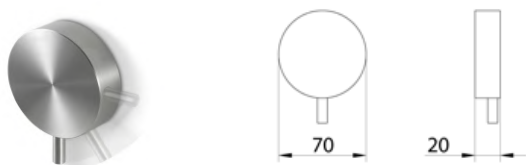

RND204 Two way diverter

RND204S	Satin	€ 575,51
RND204L	Polish	€ 644,09
RND204BKS	Satin black	€ 863,19
RND204PGS	Satin rose gold	€ 863,19
RND204LGS	Light gold satin	€ 863,19
RND204GDS	Satin gold	€ 863,19
RND204BKL	Black polish	€ 966,14
RND204PGL	Polish rose gold	€ 966,14
RND204LGL	Light gold polish	€ 966,14
RND204GDL	Polish gold	€ 966,14
INC019	Built-in part	€ 387,15

* Obligatory Built-In Part