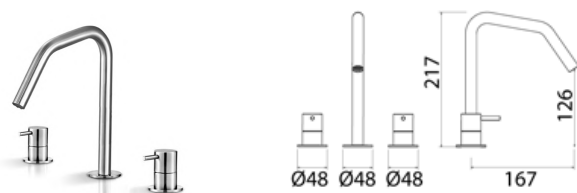

DEC201 Three-hole mixer for washbasin with spout

DEC201S	Satin	€ 1.337,63
DEC201L	Polish	€ 1.538,45
DEC201BKS	Satin black	€ 2.140,20
DEC201PGS	Satin rose gold	€ 2.140,20
DEC201LGS	Light gold satin	€ 2.140,20
DEC201GDS	Satin gold	€ 2.140,20
DEC201BKL	Black polish	€ 2.340,74
DEC201PGL	Polish rose gold	€ 2.340,74
DEC201LGL	Light gold polish	€ 2.340,74
DEC201GDL	Polish gold	€ 2.340,74