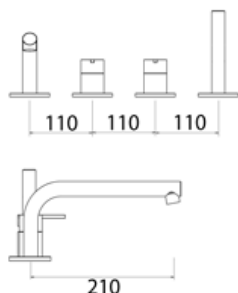

STY240S	Satin	€ 1.916,61
STY240L	Polish	€ 2.204,00
STY240BKS	Satin black	€ 3.066,46
STY240PGS	Satin rose gold	€ 3.066,46
STY240LGS	Light gold satin	€ 3.066,46
STY240GDS	Satin gold	€ 3.066,46
STY240BKL	Black polish	€ 3.353,85
STY240PGL	Polish rose gold	€ 3.353,85
STY240LGL	Light gold polish	€ 3.353,85
STY240GDL	Polish gold	€ 3.353,85

STY241 Tap set for bathtub's edge with shower-hand, spout, mixer and 2-way diverter