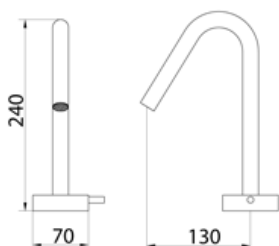

RND002 Top-mounted mixer for basin

RND002S	Satin	€ 974,69
RND002L	Polish	€ 1.091,56
RND002BKS	Satin black	€ 1.461,89
RND002PGS	Satin rose gold	€ 1.461,89
RND002LGS	Light gold satin	€ 1.461,89
RND002GDS	Satin gold	€ 1.461,89
RND002BKL	Black polish	€ 1.608,05
RND002PGL	Polish rose gold	€ 1.608,05
RND002LGL	Light gold polish	€ 1.608,05
RND002GDL	Polish gold	€ 1.608,05