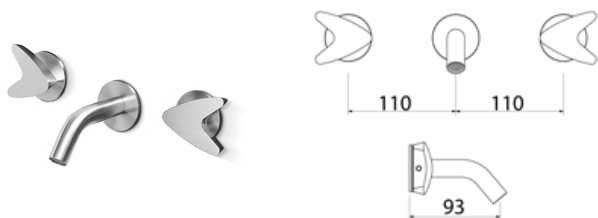

ARW180 Wall-mounted mixer for basin

ARW180S	Satin	€ 764,01
ARW180L	Polish	€ 855,50
ARW180BKS	Satin black	€ 1.145,79
ARW180PGS	Satin rose gold	€ 1.145,79
ARW180LGS	Light gold satin	€ 1.145,79
ARW180GDS	Satin gold	€ 1.145,79
ARW180BKL	Black polish	€ 1.260,49
ARW180PGL	Polish rose gold	€ 1.260,49
ARW180LGL	Light gold polish	€ 1.260,49
ARW180GDL	Polish gold	€ 1.260,49
INC041	Built-in part	€ 620,17

* Obligatory Built-In Part