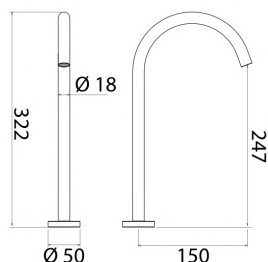

CAN173 Fixed top-mounted basin spout

CAN173S	Satin	€ 404,70
CAN173L	Polish	€ 465,45
CAN173BKBS	Satin black	€ 647,43
CAN173PGS	Satin rose gold	€ 647,43
CAN173LGS	Light gold satin	€ 647,43
CAN173GDS	Satin gold	€ 647,43
CAN173BKL	Black polish	€ 708,04
CAN173PGL	Polish rose gold	€ 708,04
CAN173LGL	Light gold polish	€ 708,04
CAN173GDL	Polish gold	€ 708,04

CAN176 Fixed top-mounted basin spout

CAN176S	Satin	€ 377,29
CAN176L	Polish	€ 433,84
CAN176BKBS	Satin black	€ 603,64
CAN176PGS	Satin rose gold	€ 603,64
CAN176LGS	Light gold satin	€ 603,64
CAN176GDS	Satin gold	€ 603,64
CAN176BKL	Black polish	€ 660,19
CAN176PGL	Polish rose gold	€ 660,19
CAN176LGL	Light gold polish	€ 660,19
CAN176GDL	Polish gold	€ 660,19