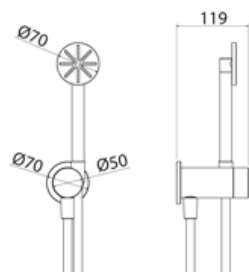

PUR112 Wall-mounted tap set for bathtub/shower with hand-shower

PUR112S	Satin	€ 1.161,16
PUR112L	Polish	€ 1.300,51
PUR112BKS	Satin black	€ 1.741,74
PUR112PGS	Satin rose gold	€ 1.741,74
PUR112LGS	Light gold satin	€ 1.741,74
PUR112GDS	Satin gold	€ 1.741,74
PUR112BKL	Black polish	€ 1.916,03
PUR112PGL	Polish rose gold	€ 1.916,03
PUR112LGL	Light gold polish	€ 1.916,03
PUR112GDL	Polish gold	€ 1.916,03
INC001	Built-in part	€ 186,76

* Obligatory Built-In Part