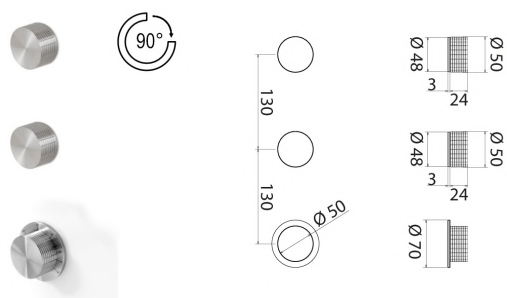

KRO272 Thermostatic mixer with 2 open/close taps

KRO272S	Satin	€ 1.010,65
KRO272L	Polish	€ 1.132,16
KRO272BKS	Satin black	€ 1.616,75
KRO272PGS	Satin rose gold	€ 1.616,75
KRO272LGS	Light gold satin	€ 1.616,75
KRO272GDS	Satin gold	€ 1.616,75
KRO272BKL	Black polish	€ 1.812,07
KRO272PGL	Polish rose gold	€ 1.812,07
KRO272LGL	Light gold polish	€ 1.812,07
KRO272GDL	Polish gold	€ 1.812,07
INC026	Built-in part	€ 1.231,49

* Obligatory Built-In Part