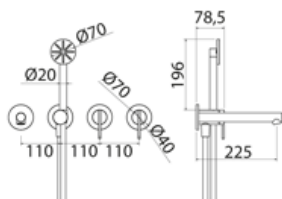

STY332 Bathtub tap set with shower hand and spout

STY332S	Satin	€ 1.019,21
STY332L	Polish	€ 1.171,89
STY332BKS	Satin black	€ 1.630,53
STY332PGS	Satin rose gold	€ 1.630,53
STY332LGS	Light gold satin	€ 1.630,53
STY332GDS	Satin gold	€ 1.630,53
STY332BKL	Black polish	€ 1.783,50
STY332PGL	Polish rose gold	€ 1.783,50
STY332LGL	Light gold polish	€ 1.783,50
STY332GDL	Polish gold	€ 1.783,50
INC306	Built-in part	€ 820,41

* Obligatory Built-In Part