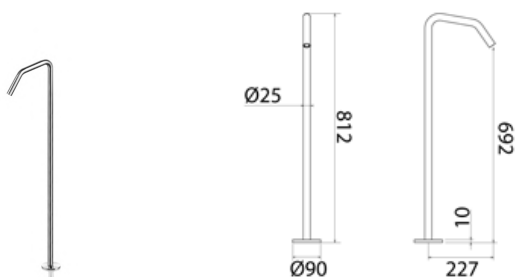

CAN061 Freestanding spout for bathtub

CAN061S	Satin	€ 681,79
CAN061L	Polish	€ 784,02
CAN061BKS	Satin black	€ 1.090,84
CAN061PGS	Satin rose gold	€ 1.090,84
CAN061LGS	Light gold satin	€ 1.090,84
CAN061GDS	Satin gold	€ 1.090,84
CAN061BKL	Black polish	€ 1.193,06
CAN061PGL	Polish rose gold	€ 1.193,06
CAN061LGL	Light gold polish	€ 1.193,06
CAN061GDL	Polish gold	€ 1.193,06
INC055	Built-in part	€ 204,02

* Optional Built-In Part