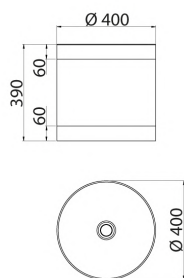

DUE005 Counter-top washbasin

DUE005S.C01	Satin with White Matte ceramic	€ 4.923,91
DUE005S.C05	Satin with Black Matte ceramic	€ 4.923,91