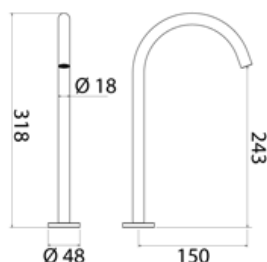

CAN007 Fixed top-mounted basin spout

CAN007S	Satin	€ 394,11
CAN007L	Polish	€ 453,13
CAN007BKS	Satin black	€ 630,46
CAN007PGS	Satin rose gold	€ 630,46
CAN007LGS	Light gold satin	€ 630,46
CAN007GDS	Satin gold	€ 630,46
CAN007BKL	Black polish	€ 689,48
CAN007PGL	Polish rose gold	€ 689,48
CAN007LGL	Light gold polish	€ 689,48
CAN007GDL	Polish gold	€ 689,48