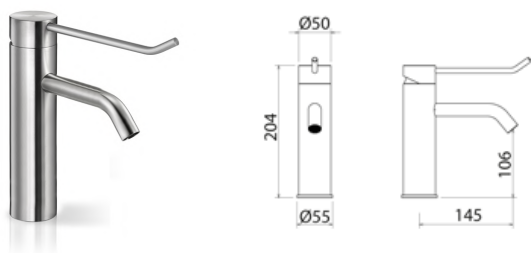

SEN201 Top-mounted mixer for basin with clinical lever

SEN201S	Satin	€ 543,17
SEN201L	Polish	€ 624,08

SEN005 Infrared sensor kit for urinal