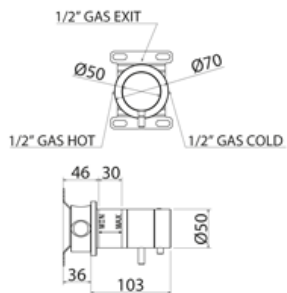

ONE211 Thermostatic mixer with open/close

ONE211S	Satin	€ 412,96
ONE211L	Polish	€ 512,14
ONE211BKS	Satin black	€ 919,74
ONE211PGS	Satin rose gold	€ 919,74
ONE211LGS	Light gold satin	€ 919,74
ONE211GDS	Satin gold	€ 919,74
ONE211BKL	Black polish	€ 1.038,06
ONE211PGL	Polish rose gold	€ 1.038,06
ONE211LGL	Light gold polish	€ 1.038,06
ONE211GDL	Polish gold	€ 1.038,06
INC014	Built-in part	€ 419,78

* Obligatory Built-In Part

ONE241 Thermostatic mixer

ONE241S	Satin	€ 257,09
ONE241L	Polish	€ 294,79
ONE241BKS	Satin black	€ 411,22
ONE241PGS	Satin rose gold	€ 411,22
ONE241LGS	Light gold satin	€ 411,22
ONE241GDS	Satin gold	€ 411,22
ONE241BKL	Black polish	€ 472,85
ONE241PGL	Polish rose gold	€ 472,85
ONE241LGL	Light gold polish	€ 472,85
ONE241GDL	Polish gold	€ 472,85
INC065	Built-in part	€ 717,75

* Obligatory Built-In Part