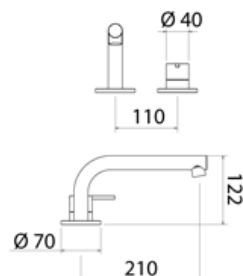

STY236S	Satin	€ 791,27
STY236L	Polish	€ 910,02
STY236BKS	Satin black	€ 1.266,00
STY236PGS	Satin rose gold	€ 1.266,00
STY236LGS	Light gold satin	€ 1.266,00
STY236GDS	Satin gold	€ 1.266,00
STY236BKL	Black polish	€ 1.384,90
STY236PGL	Polish rose gold	€ 1.384,90
STY236LGL	Light gold polish	€ 1.384,90
STY236GDL	Polish gold	€ 1.384,90