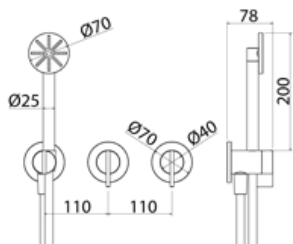

INS331 Bathtub / shower tap set with shower hand

INS331S	Satin	€ 938,59
INS331S.W	Satin with white insert	€ 1.001,95
INS331S.B	Satin with black insert	€ 1.001,95
INS331S.R	Satin with red insert	€ 1.001,95
INS331S.C	Satin with cedar yellow insert	€ 1.001,95
INS331S.A	Satin with light blue insert	€ 1.001,95
INS331L	Polish	€ 1.079,53
INS331L.W	Polish with white insert	€ 1.152,32
INS331L.B	Polish with black insert	€ 1.152,32
INS331L.R	Polish with red insert	€ 1.152,32
INS331L.C	Polish with grape green insert	€ 1.152,32
INS331L.A	Polish with light blue insert	€ 1.152,32
INS331BKS	Satin black	€ 1.501,77
INS331PGS	Satin rose gold	€ 1.501,77
INS331LGS	Light gold satin	€ 1.501,77
INS331GDS	Satin gold	€ 1.501,77
INS331BKL	Black polish	€ 1.642,56
INS331PGL	Polish rose gold	€ 1.642,56
INS331LGL	Light gold polish	€ 1.642,56
INS331GDL	Polish gold	€ 1.642,56
INC305	Built-in part	€ 745,16

* Obligatory Built-In Part

INSERT