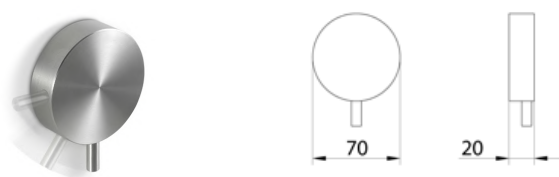

\* Obligatory Built-In Part

**RND207** Open/close tap with 1/2" gas connections. Hot water

<b>RND207S</b>	Satin	€ 589,28
<b>RND207L</b>	Polish	€ 659,46
<b>RND207BKS</b>	Satin black	€ 914,66
<b>RND207PGS</b>	Satin rose gold	€ 914,66
<b>RND207LGS</b>	Light gold satin	€ 914,66
<b>RND207GDS</b>	Satin gold	€ 914,66
<b>RND207BKL</b>	Black polish	€ 1.026,02
<b>RND207PGL</b>	Polish rose gold	€ 1.026,02
<b>RND207LGL</b>	Light gold polish	€ 1.026,02
<b>RND207GDL</b>	Polish gold	€ 1.026,02
<b>INC017</b>	<b>Built-in part</b>	<b>€ 227,94</b>