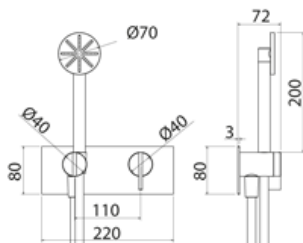

INS221 Mixer for bathtub / shower with shower hand

INS221S	Satin	€ 1.188,71
INS221S.W	Satin with white insert	€ 1.295,72
INS221S.B	Satin with black insert	€ 1.295,72
INS221S.R	Satin with red insert	€ 1.295,72
INS221S.C	Satin with cedar yellow insert	€ 1.295,72
INS221S.A	Satin with light blue insert	€ 1.295,72
INS221L	Polish	€ 1.366,92
INS221L.W	Polish with white insert	€ 1.490,02
INS221L.B	Polish with black insert	€ 1.490,02