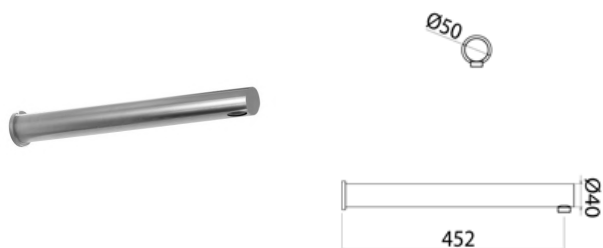

ACC039 Shower arm for wallmounted shower head L440

ACC039S	Satin	€ 265,64
ACC039L	Polish	€ 305,37
ACC039BKS	Satin black	€ 424,85
ACC039PGS	Satin rose gold	€ 424,85
ACC039LGS	Light gold satin	€ 424,85
ACC039GDS	Satin gold	€ 424,85
ACC039BKL	Black polish	€ 464,73
ACC039PGL	Polish rose gold	€ 464,73
ACC039LGL	Light gold polish	€ 464,73
ACC039GDL	Polish gold	€ 464,73
INC055	Built-in part	€ 204,02

* Optional Built-In Part

STY055 Shower arm for wallmounted shower head L350

STY055S	Satin	€ 352,93
STY055L	Polish	€ 405,86
STY055BKS	Satin black	€ 564,63
STY055PGS	Satin rose gold	€ 564,63
STY055LGS	Light gold satin	€ 564,63
STY055GDS	Satin gold	€ 564,63
STY055BKL	Black polish	€ 617,56
STY055PGL	Polish rose gold	€ 617,56
STY055LGL	Light gold polish	€ 617,56
STY055GDL	Polish gold	€ 617,56
INC055	Built-in part	€ 204,02

* Optional Built-In Part

STY058 Shower arm for wallmounted shower head L450

STY058S	Satin	€ 382,08
STY058L	Polish	€ 439,35
STY058BKS	Satin black	€ 611,32
STY058PGS	Satin rose gold	€ 611,32
STY058LGS	Light gold satin	€ 611,32
STY058GDS	Satin gold	€ 611,32
STY058BKL	Black polish	€ 668,60
STY058PGL	Polish rose gold	€ 668,60
STY058LGL	Light gold polish	€ 668,60
STY058GDL	Polish gold	€ 668,60
INC055	Built-in part	€ 204,02

* Optional Built-In Part