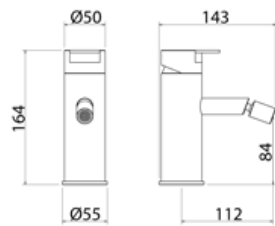

TOK020 Mixer for bidet

TOK020S	Satin	€ 904,37
TOK020L	Polish	€ 1.039,94
TOK020BKS	Satin black	€ 1.446,96
TOK020PGS	Satin rose gold	€ 1.446,96
TOK020LGS	Light gold satin	€ 1.446,96
TOK020GDS	Satin gold	€ 1.446,96
TOK020BKL	Black polish	€ 1.582,53
TOK020PGL	Polish rose gold	€ 1.582,53
TOK020LGL	Light gold polish	€ 1.582,53
TOK020GDL	Polish gold	€ 1.582,53