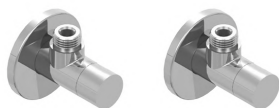

ACC013 Pair of aple valves for washbasin

ACC013S	Satin	€ 209,09
ACC013L	Polish	€ 240,41
ACC013BKS	Satin black	€ 334,37
ACC013PGS	Satin rose gold	€ 334,37
ACC013LGS	Light gold satin	€ 334,37
ACC013GDS	Satin gold	€ 334,37
ACC013BKL	Black polish	€ 365,69
ACC013PGL	Polish rose gold	€ 365,69
ACC013LGL	Light gold polish	€ 365,69
ACC013GDL	Polish gold	€ 365,69