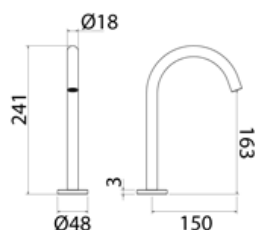

CAN006 Fixed top-mounted basin spout

CAN006S	Satin	€ 373,52
CAN006L	Polish	€ 429,49
CAN006BKS	Satin black	€ 597,55
CAN006PGS	Satin rose gold	€ 597,55
CAN006LGS	Light gold satin	€ 597,55
CAN006GDS	Satin gold	€ 597,55
CAN006BKL	Black polish	€ 653,52
CAN006PGL	Polish rose gold	€ 653,52
CAN006LGL	Light gold polish	€ 653,52
CAN006GDL	Polish gold	€ 653,52