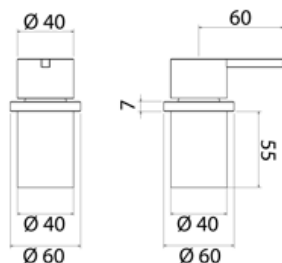

STY108 Top mounted 2 way diverter

STY108S	Satin	€ 469,37
STY108L	Polish	€ 539,84
STY108BKS	Satin black	€ 750,96
STY108PGS	Satin rose gold	€ 750,96
STY108LGS	Light gold satin	€ 750,96
STY108GDS	Satin gold	€ 750,96
STY108BKL	Black polish	€ 821,28
STY108PGL	Polish rose gold	€ 821,28
STY108LGL	Light gold polish	€ 821,28
STY108GDL	Polish gold	€ 821,28

STY236 Mixer for bathtub's edge with spout