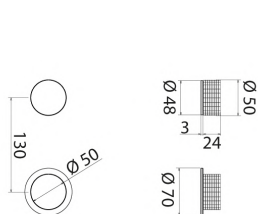

KRO270 Thermostatic mixer with 2 ways diverter with STOP

KRO270S	Satin	€ 740,08
KRO270L	Polish	€ 828,97
KRO270BKS	Satin black	€ 1.183,49
KRO270PGS	Satin rose gold	€ 1.183,49
KRO270LGS	Light gold satin	€ 1.183,49
KRO270GDS	Satin gold	€ 1.183,49
KRO270BKL	Black polish	€ 1.325,74
KRO270PGL	Polish rose gold	€ 1.325,74
KRO270LGL	Light gold polish	€ 1.325,74
KRO270GDL	Polish gold	€ 1.325,74
INC035	Built-in part	€ 1.065,32

* Obligatory Built-In Part