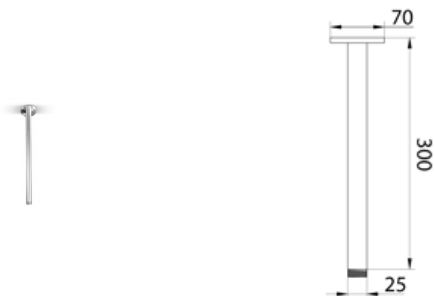

ACC033 Shower arm for ceiling-shower head L300

ACC033S	Satin	€ 195,32
ACC033L	Polish	€ 224,61
ACC033BKS	Satin black	€ 312,48
ACC033PGS	Satin rose gold	€ 312,48
ACC033LGS	Light gold satin	€ 312,48
ACC033GDS	Satin gold	€ 312,48
ACC033BKL	Black polish	€ 341,77
ACC033PGL	Polish rose gold	€ 341,77
ACC033LGL	Light gold polish	€ 341,77
ACC033GDL	Polish gold	€ 341,77
INC055	Built-in part	€ 204,02

* Optional Built-In Part