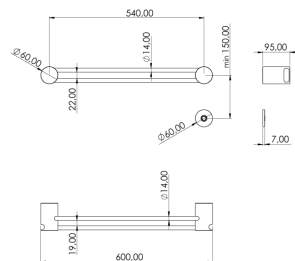

TWI051 Electric towel warmer L.600 mm with remote power button

TWI051S	Satin	€ 1.637,78
TWI051L	Polish	€ 1.900,08
TWI051BKS	Satin black	€ 2.456,59
TWI051PGS	Satin rose gold	€ 2.456,59
TWI051LGS	Light gold satin	€ 2.456,59
TWI051GDS	Satin gold	€ 2.456,59
TWI051BKL	Black polish	€ 2.850,12
TWI051PGL	Polish rose gold	€ 2.850,12
TWI051LGL	Light gold polish	€ 2.850,12
TWI051GDL	Polish gold	€ 2.850,12
INC152	Built-in part (2 X INC151)	€ 277,53

* Obligatory Built-In Part