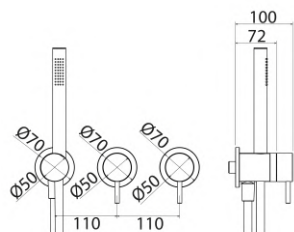

ONE325 Bathtub/shower set with mixer, 2-ways diverter and shower-hand

ONE325S	Satin	€ 774,30
ONE325L	Polish	€ 867,10
ONE325BKS	Satin black	€ 1.238,74
ONE325PGS	Satin rose gold	€ 1.238,74
ONE325LGS	Light gold satin	€ 1.238,74
ONE325GDS	Satin gold	€ 1.238,74
ONE325BKL	Black polish	€ 1.354,88
ONE325PGL	Polish rose gold	€ 1.354,88
ONE325LGL	Light gold polish	€ 1.354,88
ONE325GDL	Polish gold	€ 1.354,88
INC305	Built-in part	€ 745,16

* Obligatory Built-In Part