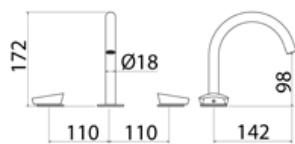

ARW201 Three-hole mixer for washbasin with spout

ARW201S	Satin	€ 1.219,60
ARW201L	Polish	€ 1.365,90
ARW201BKS	Satin black	€ 1.829,32
ARW201PGS	Satin rose gold	€ 1.829,32
ARW201LGS	Light gold satin	€ 1.829,32
ARW201GDS	Satin gold	€ 1.829,32
ARW201BKL	Black polish	€ 2.012,17
ARW201PGL	Polish rose gold	€ 2.012,17
ARW201LGL	Light gold polish	€ 2.012,17
ARW201GDL	Polish gold	€ 2.012,17