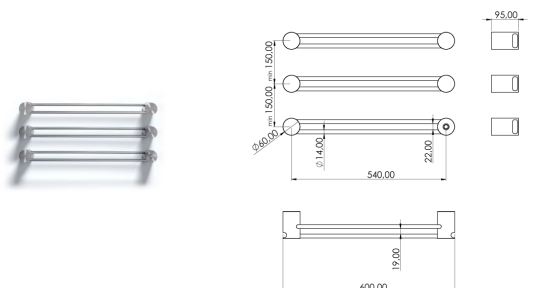

TWI103 Electric towel warmer L.600 mm with power button

TWI103S	Satin	€ 3.945,02
TWI103L	Polish	€ 4.576,78
TWI103BKS	Satin black	€ 5.917,45
TWI103PGS	Satin rose gold	€ 5.917,45
TWI103LGS	Light gold satin	€ 5.917,45
TWI103GDS	Satin gold	€ 5.917,45
TWI103BKL	Black polish	€ 6.864,45
TWI103PGL	Polish rose gold	€ 6.864,45
TWI103LGL	Light gold polish	€ 6.864,45
TWI103GDL	Polish gold	€ 6.864,45
INC153	Built-in part (2 X INC151)	€ 416,30

* Obligatory Built-In Part