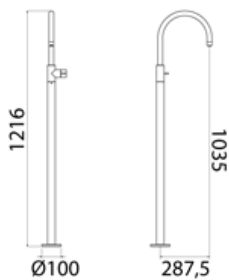

INS060 Freestanding mixer for basin

INS060S	Satin	€ 2.185,44
INS060S.W	Satin with white insert	€ 2.231,55
INS060S.B	Satin with black insert	€ 2.231,55
INS060S.R	Satin with red insert	€ 2.231,55
INS060S.C	Satin with cedar yellow insert	€ 2.231,55
INS060S.A	Satin with light blue insert	€ 2.231,55
INS060L	Polish	€ 2.513,29
INS060L.W	Polish with white insert	€ 2.566,36
INS060L.B	Polish with black insert	€ 2.566,36
INS060L.R	Polish with red insert	€ 2.566,36
INS060L.C	Polish with grape green insert	€ 2.566,36
INS060L.A	Polish with light blue insert	€ 2.566,36
INS060BKS	Satin black	€ 3.496,68
INS060PGS	Satin rose gold	€ 3.496,68
INS060LGS	Light gold satin	€ 3.496,68
INS060GDS	Satin gold	€ 3.496,68
INS060BKL	Black polish	€ 3.824,38
INS060PGL	Polish rose gold	€ 3.824,38
INS060LGL	Light gold polish	€ 3.824,38
INS060GDL	Polish gold	€ 3.824,38
BOX005	Built-in part	€ 448,92

* Obligatory Built-In Part

INSERT