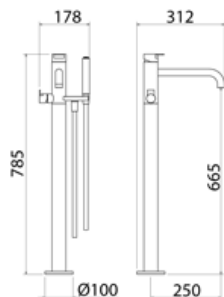

TOK071 Freestanding mixer for bathtub with shower hand

TOK071S	Satin	€ 2.723,25
TOK071L	Polish	€ 3.131,57
TOK071BKS	Satin black	€ 4.356,96
TOK071PGS	Satin rose gold	€ 4.356,96
TOK071LGS	Light gold satin	€ 4.356,96
TOK071GDS	Satin gold	€ 4.356,96
TOK071BKL	Black polish	€ 4.765,57
TOK071PGL	Polish rose gold	€ 4.765,57
TOK071LGL	Light gold polish	€ 4.765,57
TOK071GDL	Polish gold	€ 4.765,57
BOX005	Built-in part	€ 448,92

* Obligatory Built-In Part