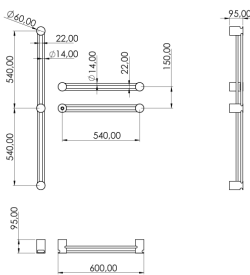

\* Obligatory Built-In Part

**TWI120** Electric towel warmer L.600 mm and L.1140 with power button

<b>TWI120S</b>	Satin	€ 4.759,34
<b>TWI120L</b>	Polish	€ 5.520,88
<b>TWI120BKS</b>	Satin black	€ 7.377,17
<b>TWI120PGS</b>	Satin rose gold	€ 7.377,17
<b>TWI120LGS</b>	Light gold satin	€ 7.377,17
<b>TWI120GDS</b>	Satin gold	€ 7.377,17
<b>TWI120BKL</b>	Black polish	€ 8.557,90
<b>TWI120PGL</b>	Polish rose gold	€ 8.557,90
<b>TWI120LGL</b>	Light gold polish	€ 8.557,90
<b>TWI120GDL</b>	Polish gold	€ 8.557,90
<b>INC153</b>	<b>Built-in part ( 2 X INC151 )</b>	<b>€ 416,30</b>