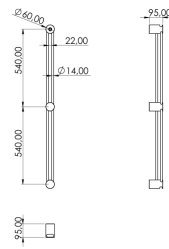

TWI110 Electric towel warmer L.1140 mm with power button

TWI110S	Satin	€ 2.075,10
TWI110L	Polish	€ 2.408,31
TWI110BKS	Satin black	€ 3.320,65
TWI110PGS	Satin rose gold	€ 3.320,65
TWI110LGS	Light gold satin	€ 3.320,65
TWI110GDS	Satin gold	€ 3.320,65
TWI110BKL	Black polish	€ 3.851,49
TWI110PGL	Polish rose gold	€ 3.851,49
TWI110LGL	Light gold polish	€ 3.851,49
TWI110GDL	Polish gold	€ 3.851,49
INC151	Built-in part	€ 138,77

* Obligatory Built-In Part