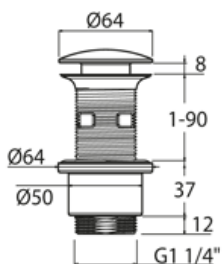

ACC001 Clic-clac waste drain