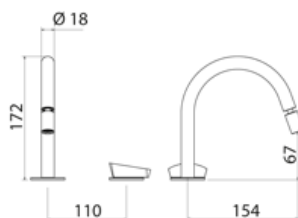

ARW020S	Satin	€ 849,70
ARW020L	Polish	€ 951,49
ARW020BKS	Satin black	€ 1.274,26
ARW020PGS	Satin rose gold	€ 1.274,26
ARW020LGS	Light gold satin	€ 1.274,26
ARW020GDS	Satin gold	€ 1.274,26
ARW020BKL	Black polish	€ 1.401,72
ARW020PGL	Polish rose gold	€ 1.401,72
ARW020LGL	Light gold polish	€ 1.401,72
ARW020GDL	Polish gold	€ 1.401,72