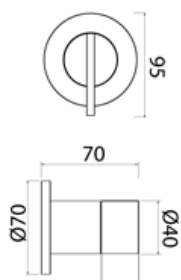

INS419 Open/close tap with 1/2" gas connections. Hot water

INS419S	Satin	€ 277,53
INS419S.W	Satin with white insert	€ 341,04
INS419S.B	Satin with black insert	€ 341,04
INS419S.R	Satin with red insert	€ 341,04
INS419S.C	Satin with cedar yellow insert	€ 341,04
INS419S.A	Satin with light blue insert	€ 341,04
INS419L	Polish	€ 318,71
INS419L.W	Polish with white insert	€ 382,08
INS419L.B	Polish with black insert	€ 382,08