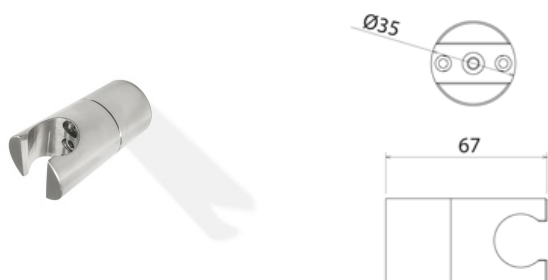

ACC037 Rotating wall-mounted shower hand holder

ACC037S	Satin	€ 250,27
ACC037L	Polish	€ 287,68
ACC037BKS	Satin black	€ 400,35
ACC037PGS	Satin rose gold	€ 400,35
ACC037LGS	Light gold satin	€ 400,35
ACC037GDS	Satin gold	€ 400,35
ACC037BKL	Black polish	€ 437,76
ACC037PGL	Polish rose gold	€ 437,76
ACC037LGL	Light gold polish	€ 437,76
ACC037GDL	Polish gold	€ 437,76