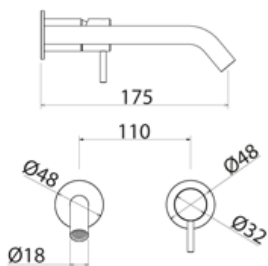

DEC335 Wall-mounted mixer for basin

DEC335S	Satin	€ 308,42
DEC335L	Polish	€ 354,67
DEC335BKS	Satin black	€ 493,29
DEC335PGS	Satin rose gold	€ 493,29
DEC335LGS	Light gold satin	€ 493,29
DEC335GDS	Satin gold	€ 493,29
DEC335BKL	Black polish	€ 539,69
DEC335PGL	Polish rose gold	€ 539,69
DEC335LGL	Light gold polish	€ 539,69
DEC335GDL	Polish gold	€ 539,69
INC070	Built-in part	€ 486,62

* Obligatory Built-In Part