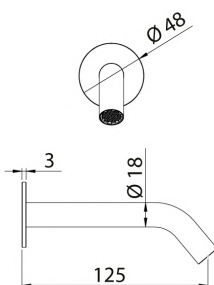

CAN161 Wall-mouted spout for washbasin

CAN161S	Satin	€ 252,45
CAN161L	Polish	€ 290,29
CAN161BKS	Satin black	€ 403,97
CAN161PGS	Satin rose gold	€ 403,97
CAN161LGS	Light gold satin	€ 403,97
CAN161GDS	Satin gold	€ 403,97
CAN161BKL	Black polish	€ 441,96
CAN161PGL	Polish rose gold	€ 441,96
CAN161LGL	Light gold polish	€ 441,96
CAN161GDL	Polish gold	€ 441,96
INC055	Built-in part	€ 204,02

* Optional Built-In Part