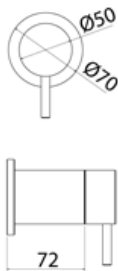

ONE405 4/5 way diverter

ONE405S	Satin	€ 397,45
ONE405L	Polish	€ 501,99
ONE405BKS	Satin black	€ 923,22
ONE405PGS	Satin rose gold	€ 923,22
ONE405LGS	Light gold satin	€ 923,22
ONE405GDS	Satin gold	€ 923,22
ONE405BKL	Black polish	€ 1.055,02
ONE405PGL	Polish rose gold	€ 1.055,02
ONE405LGL	Light gold polish	€ 1.055,02
ONE405GDL	Polish gold	€ 1.055,02
INC011	Built-in part	€ 479,81

* Obligatory Built-In Part