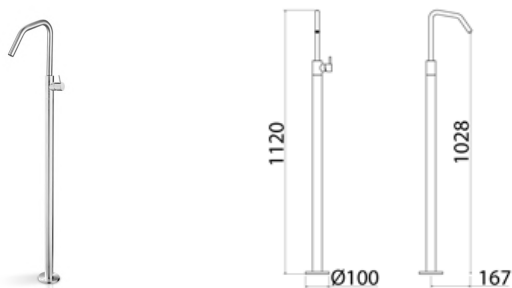

DEC060 Freestanding mixer for basin

DEC060S	Satin	€ 2.125,41
DEC060L	Polish	€ 2.444,27
DEC060BKS	Satin black	€ 3.400,83
DEC060PGS	Satin rose gold	€ 3.400,83
DEC060LGS	Light gold satin	€ 3.400,83
DEC060GDS	Satin gold	€ 3.400,83
DEC060BKL	Black polish	€ 3.719,54
DEC060PGL	Polish rose gold	€ 3.719,54
DEC060LGL	Light gold polish	€ 3.719,54
DEC060GDL	Polish gold	€ 3.719,54
BOX005	Built-in part	€ 448,92

* Obligatory Built-In Part