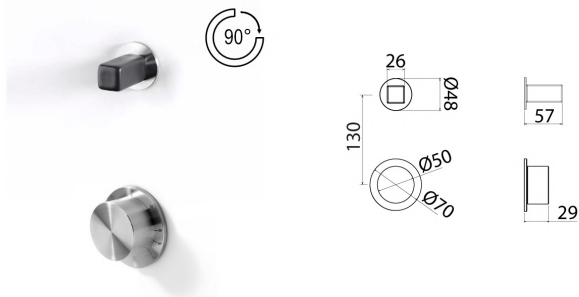

IOI271 Thermostatic mixer with 1 open/close tap

IOI271S.105	Satin with black matt ceramic handle	€ 818,82
IOI271S.100	Satin with white brilliant ceramic handle	€ 818,82
IOI271S.101	Satin with white matt ceramic handle	€ 818,82
IOI271S.104	Satin with black brilliant ceramic handle	€ 818,82
IOI271S.125	Satin with red brilliant ceramic handle	€ 818,82
IOI271L.100	Polished with white brilliant ceramic handle	€ 918,14
IOI271L.101	Polished with white matt ceramic handle	€ 918,14
IOI271L.104	Polished with black brilliant ceramic handle	€ 918,14
IOI271L.105	Polished with black matt ceramic handle	€ 918,14
IOI271L.125	Polished with red brilliant ceramic handle	€ 918,14
IOI271BKS.100	Black satin with white brilliant ceramic handle	€ 1.269,19
IOI271BKS.101	Black satin with white matt ceramic handle	€ 1.269,19
IOI271BKS.104	Black satin with black brilliant ceramic handle	€ 1.269,19
IOI271BKS.105	Black satin with black matt ceramic handle	€ 1.269,19
IOI271BKS.125	Black satin with red brilliant ceramic handle	€ 1.269,19
IOI271PGS.100	Satin rose gold with white brilliant ceramic handle	€ 1.269,19
IOI271PGS.101	Satin rose gold with white matt ceramic handle	€ 1.269,19
IOI271PGS.104	Satin rose gold with black brilliant ceramic handle	€ 1.269,19
IOI271PGS.105	Satin rose gold with black matt ceramic handle	€ 1.269,19
IOI271PGS.125	Satin rose gold with red brilliant ceramic handle	€ 1.269,19
IOI271LGS.100	Satin light gold with white brilliant ceramic handle	€ 1.269,19
IOI271LGS.101	Satin light gold with white matt ceramic handle	€ 1.269,19
IOI271LGS.104	Satin light gold with black brilliant ceramic handle	€ 1.269,19
IOI271LGS.105	Satin light gold with black matt ceramic handle	€ 1.269,19
IOI271LGS.125	Satin light gold with red brilliant ceramic handle	€ 1.269,19
IOI271GDS.100	Satin gold with white brilliant ceramic handle	€ 1.269,19
IOI271GDS.101	Satin gold with white matt ceramic handle	€ 1.269,19
IOI271GDS.104	Satin gold with black brilliant ceramic handle	€ 1.269,19
IOI271GDS.105	Satin gold with black matt ceramic handle	€ 1.269,19
IOI271GDS.125	Satin gold with red brilliant ceramic handle	€ 1.269,19
IOI271BKL.100	Black polished with white brilliant ceramic handle	€ 1.421,73
IOI271BKL.101	Black polished with white matt ceramic handle	€ 1.421,73
IOI271BKL.104	Black polished with black brilliant ceramic handle	€ 1.421,73
IOI271BKL.105	Black polished with black matt ceramic handle	€ 1.421,73
IOI271BKL.125	Black polished with red brilliant ceramic handle	€ 1.421,73
IOI271PGL.100	Polished rose gold with white brilliant ceramic handle	€ 1.421,73
IOI271PGL.101	Polished rose gold with white matt ceramic handle	€ 1.421,73
IOI271PGL.104	Polished rose gold with black brilliant ceramic handle	€ 1.421,73
IOI271PGL.105	Polished rose gold with black matt ceramic handle	€ 1.421,73
IOI271PGL.125	Polished rose gold with red brilliant ceramic handle	€ 1.421,73
IOI271LGL.100	Polished light gold with white brilliant ceramic handle	€ 1.421,73
IOI271LGL.101	Polished light gold with white matt ceramic handle	€ 1.421,73
IOI271LGL.104	Polished light gold with black brilliant ceramic handle	€ 1.421,73
IOI271LGL.105	Polished light gold with black matt ceramic handle	€ 1.421,73
IOI271LGL.125	Polished light gold with red brilliant ceramic handle	€ 1.421,73
IOI271GDL.100	Polished gold with white brilliant ceramic handle	€ 1.421,73
IOI271GDL.101	Polished gold with white matt ceramic handle	€ 1.421,73
IOI271GDL.104	Polished gold with black brilliant ceramic handle	€ 1.421,73
IOI271GDL.105	Polished gold with black matt ceramic handle	€ 1.421,73
IOI271GDL.125	Polished gold with red brilliant ceramic handle	€ 1.421,73
INC025	Built-in part	€ 1.051,69