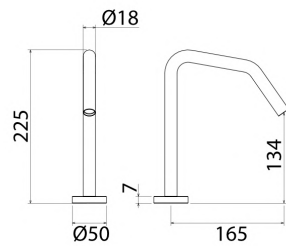

CAN177 Fixed top-mounted basin spout

CAN177S	Satin	€ 390,92
CAN177L	Polish	€ 449,65
CAN177BKS	Satin black	€ 625,39
CAN177PGS	Satin rose gold	€ 625,39
CAN177LGS	Light gold satin	€ 625,39
CAN177GDS	Satin gold	€ 625,39
CAN177BKL	Black polish	€ 684,11
CAN177PGL	Polish rose gold	€ 684,11
CAN177LGL	Light gold polish	€ 684,11
CAN177GDL	Polish gold	€ 684,11