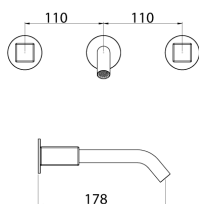

IOI242 Wall-mounted mixer for basin

IOI242S.105	Satin with black matt ceramic handle	€ 860,00
IOI242S.100	Satin with white brilliant ceramic handle	€ 860,00
IOI242S.101	Satin with white matt ceramic handle	€ 860,00
IOI242S.104	Satin with black brilliant ceramic handle	€ 860,00
IOI242S.125	Satin with red brilliant ceramic handle	€ 860,00
IOI242L.100	Polished with white brilliant ceramic handle	€ 988,32
IOI242L.101	Polished with white matt ceramic handle	€ 988,32
IOI242L.104	Polished with black brilliant ceramic handle	€ 988,32
IOI242L.105	Polished with black matt ceramic handle	€ 988,32
IOI242L.125	Polished with red brilliant ceramic handle	€ 988,32
IOI242BKS.100	Black satin with white brilliant ceramic handle	€ 1.418,25
IOI242BKS.101	Black satin with white matt ceramic handle	€ 1.418,25
IOI242BKS.104	Black satin with black brilliant ceramic handle	€ 1.418,25
IOI242BKS.105	Black satin with black matt ceramic handle	€ 1.418,25
IOI242BKS.125	Black satin with red brilliant ceramic handle	€ 1.418,25
IOI242PGS.100	Satin rose gold with white brilliant ceramic handle	€ 1.418,25
IOI242PGS.101	Satin rose gold with white matt ceramic handle	€ 1.418,25
IOI242PGS.104	Satin rose gold with black brilliant ceramic handle	€ 1.418,25
IOI242PGS.105	Satin rose gold with black matt ceramic handle	€ 1.418,25
IOI242PGS.125	Satin rose gold with red brilliant ceramic handle	€ 1.418,25
IOI242LGS.100	Satin light gold with white brilliant ceramic handle	€ 1.418,25
IOI242LGS.101	Satin light gold with white matt ceramic handle	€ 1.418,25
IOI242LGS.104	Satin light gold with black brilliant ceramic handle	€ 1.418,25
IOI242LGS.105	Satin light gold with black matt ceramic handle	€ 1.418,25
IOI242LGS.125	Satin light gold with red brilliant ceramic handle	€ 1.418,25
IOI242GDS.100	Satin gold with white brilliant ceramic handle	€ 1.418,25
IOI242GDS.101	Satin gold with white matt ceramic handle	€ 1.418,25
IOI242GDS.104	Satin gold with black brilliant ceramic handle	€ 1.418,25
IOI242GDS.105	Satin gold with black matt ceramic handle	€ 1.418,25
IOI242GDS.125	Satin gold with red brilliant ceramic handle	€ 1.418,25
IOI242BKL.100	Black polished with white brilliant ceramic handle	€ 1.632,27
IOI242BKL.101	Black polished with white matt ceramic handle	€ 1.632,27
IOI242BKL.104	Black polished with black brilliant ceramic handle	€ 1.632,27
IOI242BKL.105	Black polished with black matt ceramic handle	€ 1.632,27
IOI242BKL.125	Black polished with red brilliant ceramic handle	€ 1.632,27
IOI242PGL.100	Polished rose gold with white brilliant ceramic handle	€ 1.632,27
IOI242PGL.101	Polished rose gold with white matt ceramic handle	€ 1.632,27
IOI242PGL.104	Polished rose gold with black brilliant ceramic handle	€ 1.632,27
IOI242PGL.105	Polished rose gold with black matt ceramic handle	€ 1.632,27
IOI242PGL.125	Polished rose gold with red brilliant ceramic handle	€ 1.632,27
IOI242LGL.100	Polished light gold with white brilliant ceramic handle	€ 1.632,27
IOI242LGL.101	Polished light gold with white matt ceramic handle	€ 1.632,27
IOI242LGL.104	Polished light gold with black brilliant ceramic handle	€ 1.632,27
IOI242LGL.105	Polished light gold with black matt ceramic handle	€ 1.632,27
IOI242LGL.125	Polished light gold with red brilliant ceramic handle	€ 1.632,27
IOI242GDL.100	Polished gold with white brilliant ceramic handle	€ 1.632,27
IOI242GDL.101	Polished gold with white matt ceramic handle	€ 1.632,27
IOI242GDL.104	Polished gold with black brilliant ceramic handle	€ 1.632,27
IOI242GDL.105	Polished gold with black matt ceramic handle	€ 1.632,27
IOI242GDL.125	Polished gold with red brilliant ceramic handle	€ 1.632,27
INC041	Built-in part	€ 620,17