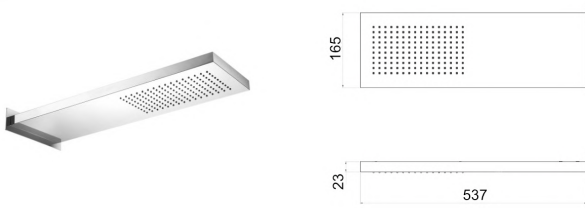

SOF017 Rainfall shower head

SOF017S	Satin	€ 1.901,24
SOF017L	Polish	€ 2.186,17
SOF017BKS	Satin black	€ 3.041,67
SOF017PGS	Satin rose gold	€ 3.041,67
SOF017LGS	Light gold satin	€ 3.041,67
SOF017GDS	Satin gold	€ 3.041,67
SOF017BKL	Black polish	€ 3.326,88
SOF017PGL	Polish rose gold	€ 3.326,88
SOF017LGL	Light gold polish	€ 3.326,88
SOF017GDL	Polish gold	€ 3.326,88