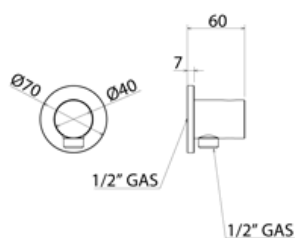

ACC022 Shower-hand holder with water connections

ACC022S	Satin	€ 397,45
ACC022L	Polish	€ 457,19
ACC022BKS	Satin black	€ 635,83
ACC022PGS	Satin rose gold	€ 635,83
ACC022LGS	Light gold satin	€ 635,83
ACC022GDS	Satin gold	€ 635,83
ACC022BKL	Black polish	€ 695,42
ACC022PGL	Polish rose gold	€ 695,42
ACC022LGL	Light gold polish	€ 695,42
ACC022GDL	Polish gold	€ 695,42
INC055	Built-in part	€ 204,02

* Optional Built-In Part