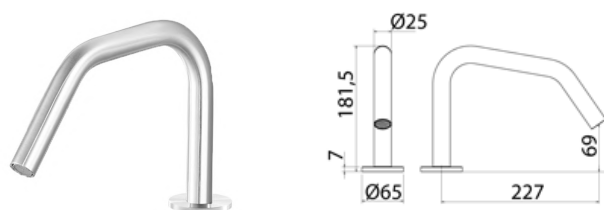

CAN209 Top-mounted bathtub spout

CAN209S	Satin	€ 402,52
CAN209L	Polish	€ 462,99
CAN209BKBS	Satin black	€ 644,09
CAN209PGS	Satin rose gold	€ 644,09
CAN209LGS	Light gold satin	€ 644,09
CAN209GDS	Satin gold	€ 644,09
CAN209BKL	Black polish	€ 704,41
CAN209PGL	Polish rose gold	€ 704,41
CAN209LGL	Light gold polish	€ 704,41
CAN209GDL	Polish gold	€ 704,41