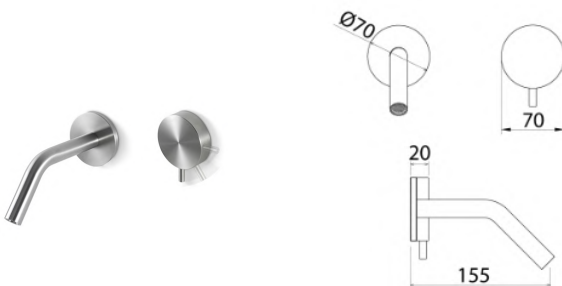

RND042 Wall-mounted mixer for basin

RND042S	Satin	€ 1.020,80
RND042L	Polish	€ 1.143,33
RND042BKS	Satin black	€ 1.531,20
RND042PGS	Satin rose gold	€ 1.531,20
RND042LGS	Light gold satin	€ 1.531,20
RND042GDS	Satin gold	€ 1.531,20
RND042BKL	Black polish	€ 1.684,32
RND042PGL	Polish rose gold	€ 1.684,32
RND042LGL	Light gold polish	€ 1.684,32
RND042GDL	Polish gold	€ 1.684,32
INC066	Built-in part	€ 553,32

* Obligatory Built-In Part