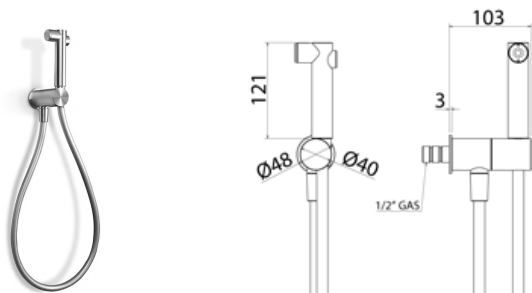

DOC017 Hygienic shower-hand for bidet with safety valve, wall-bracket and water connection - ONLY COLD WATER

DOC017S	Satin	€ 710,94
DOC017L	Polish	€ 817,51
DOC017BKS	Satin black	€ 1.137,24
DOC017PGS	Satin rose gold	€ 1.137,24
DOC017LGS	Light gold satin	€ 1.137,24
DOC017GDS	Satin gold	€ 1.137,24
DOC017BKL	Black polish	€ 1.243,81
DOC017PGL	Polish rose gold	€ 1.243,81
DOC017LGL	Light gold polish	€ 1.243,81
DOC017GDL	Polish gold	€ 1.243,81
INC055	Built-in part	€ 204,02

* Optional Built-In Part