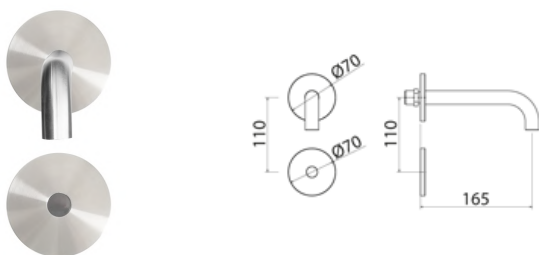

SEN011 Infrared sensor kit for washbasin

SEN011S	Satin	€ 507,07
SEN011L	Polish	€ 583,05
SEN011BKS	Satin black	€ 811,28
SEN011PGS	Satin rose gold	€ 811,28
SEN011LGS	Light gold satin	€ 811,28
SEN011GDS	Satin gold	€ 811,28
SEN011BKL	Black polish	€ 887,26
SEN011PGL	Polish rose gold	€ 887,26
SEN011LGL	Light gold polish	€ 887,26
SEN011GDL	Polish gold	€ 887,26