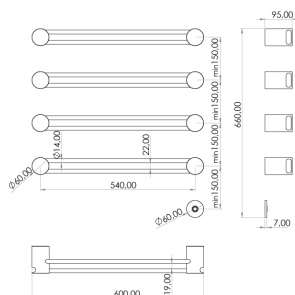

TWI054 Electric towel warmer L.600 mm with remote power button

TWI054S	Satin	€ 5.664,14
TWI054L	Polish	€ 6.570,39
TWI054BKS	Satin black	€ 8.496,13
TWI054PGS	Satin rose gold	€ 8.496,13
TWI054LGS	Light gold satin	€ 8.496,13
TWI054GDS	Satin gold	€ 8.496,13
TWI054BKL	Black polish	€ 9.854,78
TWI054PGL	Polish rose gold	€ 9.854,78
TWI054LGL	Light gold polish	€ 9.854,78
TWI054GDL	Polish gold	€ 9.854,78
INC155	Built-in part (5 X INC151)	€ 693,68

* Obligatory Built-In Part