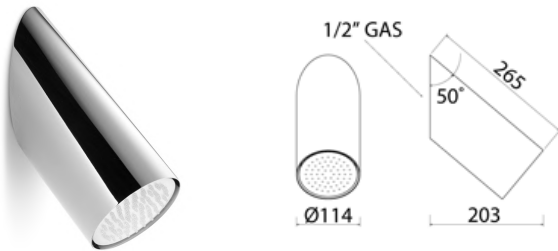

PUR306 Adjustable rain shower head

PUR306S	Satin	€ 781,12
PUR306L	Polish	€ 898,28
PUR306BKS	Satin black	€ 1.249,61
PUR306PGS	Satin rose gold	€ 1.249,61
PUR306LGS	Light gold satin	€ 1.249,61
PUR306GDS	Satin gold	€ 1.249,61
PUR306BKL	Black polish	€ 1.366,77
PUR306PGL	Polish rose gold	€ 1.366,77
PUR306LGL	Light gold polish	€ 1.366,77
PUR306GDL	Polish gold	€ 1.366,77