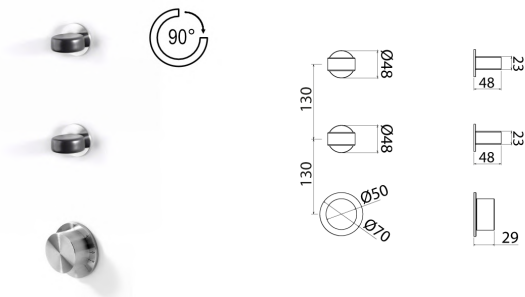

IOO272 Thermostatic mixer with 2 open/close taps

IOO272S.105	Satin with black matt ceramic handle	€ 1.032,84
IOO272S.100	Satin with white brilliant ceramic handle	€ 1.032,84
IOO272S.101	Satin with white matt ceramic handle	€ 1.032,84
IOO272S.104	Satin with black brilliant ceramic handle	€ 1.032,84
IOO272S.125	Satin with red brilliant ceramic handle	€ 1.032,84
IOO272L.100	Polished with white brilliant ceramic handle	€ 1.156,09
IOO272L.101	Polished with white matt ceramic handle	€ 1.156,09
IOO272L.104	Polished with black brilliant ceramic handle	€ 1.156,09
IOO272L.105	Polished with black matt ceramic handle	€ 1.156,09
IOO272L.125	Polished with red brilliant ceramic handle	€ 1.156,09
IOO272BKS.100	Black satin with white brilliant ceramic handle	€ 1.601,38
IOO272BKS.101	Black satin with white matt ceramic handle	€ 1.601,38
IOO272BKS.104	Black satin with black brilliant ceramic handle	€ 1.601,38
IOO272BKS.105	Black satin with black matt ceramic handle	€ 1.601,38
IOO272BKS.125	Black satin with red brilliant ceramic handle	€ 1.601,38
IOO272PGS.100	Satin rose gold with white brilliant ceramic handle	€ 1.601,38
IOO272PGS.101	Satin rose gold with white matt ceramic handle	€ 1.601,38
IOO272PGS.104	Satin rose gold with black brilliant ceramic handle	€ 1.601,38
IOO272PGS.105	Satin rose gold with black matt ceramic handle	€ 1.601,38
IOO272PGS.125	Satin rose gold with red brilliant ceramic handle	€ 1.601,38
IOO272LGS.100	Satin light gold with white brilliant ceramic handle	€ 1.601,38
IOO272LGS.101	Satin light gold with white matt ceramic handle	€ 1.601,38
IOO272LGS.104	Satin light gold with black brilliant ceramic handle	€ 1.601,38
IOO272LGS.105	Satin light gold with black matt ceramic handle	€ 1.601,38
IOO272LGS.125	Satin light gold with red brilliant ceramic handle	€ 1.601,38
IOO272GDS.100	Satin gold with white brilliant ceramic handle	€ 1.601,38
IOO272GDS.101	Satin gold with white matt ceramic handle	€ 1.601,38
IOO272GDS.104	Satin gold with black brilliant ceramic handle	€ 1.601,38
IOO272GDS.105	Satin gold with black matt ceramic handle	€ 1.601,38
IOO272GDS.125	Satin gold with red brilliant ceramic handle	€ 1.601,38
IOO272BKL.100	Black polished with white brilliant ceramic handle	€ 1.791,62
IOO272BKL.101	Black polished with white matt ceramic handle	€ 1.791,62
IOO272BKL.104	Black polished with black brilliant ceramic handle	€ 1.791,62
IOO272BKL.105	Black polished with black matt ceramic handle	€ 1.791,62
IOO272BKL.125	Black polished with red brilliant ceramic handle	€ 1.791,62
IOO272PGL.100	Polished rose gold with white brilliant ceramic handle	€ 1.791,62
IOO272PGL.101	Polished rose gold with white matt ceramic handle	€ 1.791,62
IOO272PGL.104	Polished rose gold with black brilliant ceramic handle	€ 1.791,62
IOO272PGL.105	Polished rose gold with black matt ceramic handle	€ 1.791,62
IOO272PGL.125	Polished rose gold with red brilliant ceramic handle	€ 1.791,62
IOO272LGL.100	Polished light gold with white brilliant ceramic handle	€ 1.791,62
IOO272LGL.101	Polished light gold with white matt ceramic handle	€ 1.791,62
IOO272LGL.104	Polished light gold with black brilliant ceramic handle	€ 1.791,62
IOO272LGL.105	Polished light gold with black matt ceramic handle	€ 1.791,62
IOO272LGL.125	Polished light gold with red brilliant ceramic handle	€ 1.791,62
IOO272GDL.100	Polished gold with white brilliant ceramic handle	€ 1.791,62
IOO272GDL.101	Polished gold with white matt ceramic handle	€ 1.791,62
IOO272GDL.104	Polished gold with black brilliant ceramic handle	€ 1.791,62
IOO272GDL.105	Polished gold with black matt ceramic handle	€ 1.791,62
IOO272GDL.125	Polished gold with red brilliant ceramic handle	€ 1.791,62
INC026	Built-in part	€ 1.231,49