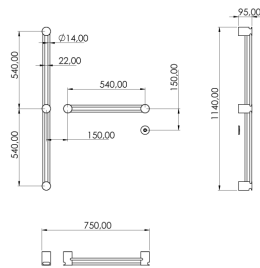

TWI057 Electric towel warmer L.600 mm and L.1140 mm with remote power button

TWI057S	Satin	€ 3.417,22
TWI057L	Polish	€ 3.964,59
TWI057BKS	Satin black	€ 5.296,13
TWI057PGS	Satin rose gold	€ 5.296,13
TWI057LGS	Light gold satin	€ 5.296,13
TWI057GDS	Satin gold	€ 5.296,13
TWI057BKL	Black polish	€ 6.143,65
TWI057PGL	Polish rose gold	€ 6.143,65
TWI057LGL	Light gold polish	€ 6.143,65
TWI057GDL	Polish gold	€ 6.143,65
INC153	Built-in part (2 X INC151)	€ 416,30

* Obligatory Built-In Part