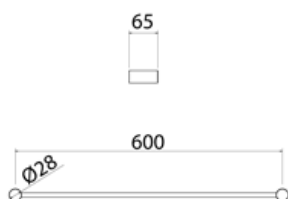

PUR507 Towel-rail 600 mm

PUR507S	Satin	€ 179,95
PUR507L	Polish	€ 206,92
PUR507BKS	Satin black	€ 287,83
PUR507PGS	Satin rose gold	€ 287,83
PUR507LGS	Light gold satin	€ 287,83
PUR507GDS	Satin gold	€ 287,83
PUR507BKL	Black polish	€ 314,80
PUR507PGL	Polish rose gold	€ 314,80
PUR507LGL	Light gold polish	€ 314,80
PUR507GDL	Polish gold	€ 314,80