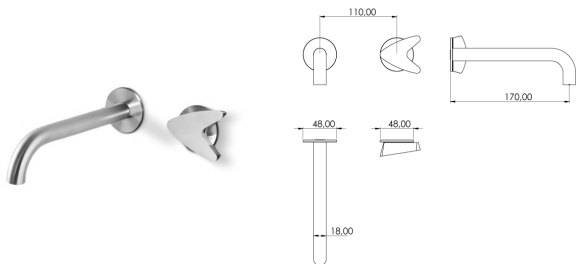

ARW146 Wall-mounted mixer for basin

ARW146S	Satin	€ 565,50
ARW146L	Polish	€ 650,04
ARW146BKS	Satin black	€ 876,24
ARW146PGS	Satin rose gold	€ 876,24
ARW146LGS	Light gold satin	€ 876,24
ARW146GDS	Satin gold	€ 876,24
ARW146BKL	Black polish	€ 962,22
ARW146PGL	Polish rose gold	€ 962,22
ARW146LGL	Light gold polish	€ 962,22
ARW146GDL	Polish gold	€ 962,22
INC040	Built-in part	€ 596,24

* Obligatory Built-In Part