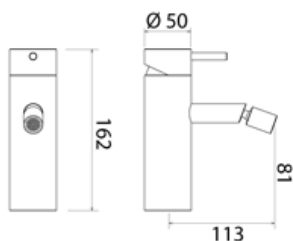

ONE020 Mixer for bidet

ONE020S	Satin	€ 573,91
ONE020L	Polish	€ 642,79
ONE020BKS	Satin black	€ 918,14
ONE020PGS	Satin rose gold	€ 918,14
ONE020LGS	Light gold satin	€ 918,14
ONE020GDS	Satin gold	€ 918,14
ONE020BKL	Black polish	€ 1.004,13
ONE020PGL	Polish rose gold	€ 1.004,13
ONE020LGL	Light gold polish	€ 1.004,13
ONE020GDL	Polish gold	€ 1.004,13