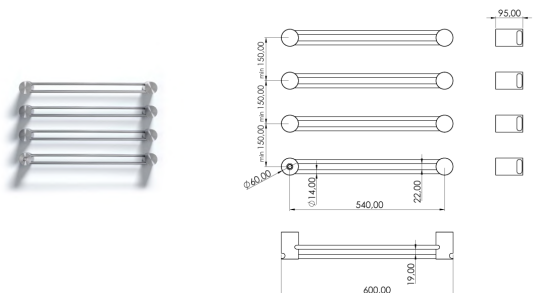

TWI108 Electric towel warmer L.600 mm with power button

TWI108S	Satin	€ 4.910,14
TWI108L	Polish	€ 5.695,75
TWI108BKS	Satin black	€ 7.365,13
TWI108PGS	Satin rose gold	€ 7.365,13
TWI108LGS	Light gold satin	€ 7.365,13
TWI108GDS	Satin gold	€ 7.365,13
TWI108BKL	Black polish	€ 8.542,82
TWI108PGL	Polish rose gold	€ 8.542,82
TWI108LGL	Light gold polish	€ 8.542,82
TWI108GDL	Polish gold	€ 8.542,82
INC154	Built-in part (4 X INC151)	€ 555,06

* Obligatory Built-In Part