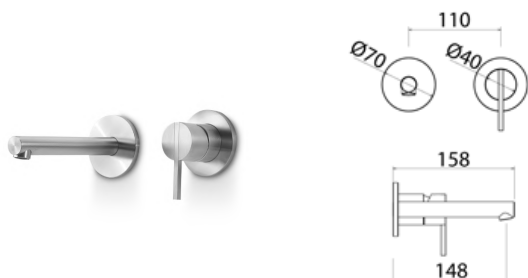

STY334 Wall-mounted mixer for basin

STY334S	Satin	€ 323,79
STY334L	Polish	€ 372,36
STY334BKS	Satin black	€ 518,09
STY334PGS	Satin rose gold	€ 518,09
STY334LGS	Light gold satin	€ 518,09
STY334GDS	Satin gold	€ 518,09
STY334BKL	Black polish	€ 566,66
STY334PGL	Polish rose gold	€ 566,66
STY334LGL	Light gold polish	€ 566,66
STY334GDL	Polish gold	€ 566,66
INC004	Built-in part	€ 555,06

* Obligatory Built-In Part