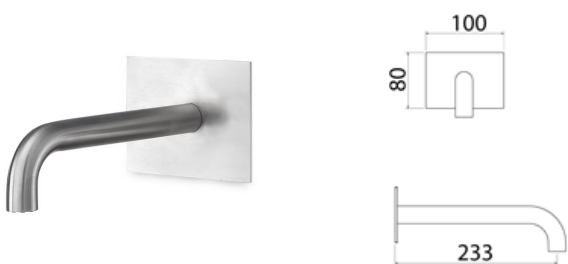

CAN211 Wall spout for bathtub

CAN211S	Satin	€ 361,49
CAN211L	Polish	€ 415,72
CAN211BKBS	Satin black	€ 578,41
CAN211PGS	Satin rose gold	€ 578,41
CAN211LGS	Light gold satin	€ 578,41
CAN211GDS	Satin gold	€ 578,41
CAN211BKL	Black polish	€ 632,49
CAN211PGL	Polish rose gold	€ 632,49
CAN211LGL	Light gold polish	€ 632,49
CAN211GDL	Polish gold	€ 632,49
INC055	Built-in part	€ 204,02

* Optional Built-In Part