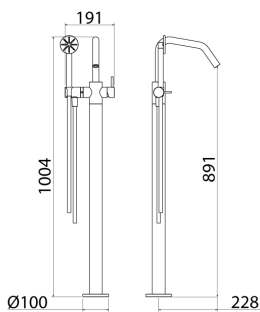

DEC082 Column mixer for bathtub with shower hand

DEC082S	Satin	€ 3.236,98
DEC082L	Polish	€ 3.722,59
DEC082BKS	Satin black	€ 5.178,97
DEC082PGS	Satin rose gold	€ 5.178,97
DEC082LGS	Light gold satin	€ 5.178,97
DEC082GDS	Satin gold	€ 5.178,97
DEC082BKL	Black polish	€ 5.664,57
DEC082PGL	Polish rose gold	€ 5.664,57
DEC082LGL	Light gold polish	€ 5.664,57
DEC082GDL	Polish gold	€ 5.664,57
BOX005	Built-in part	€ 448,92

* Obligatory Built-In Part