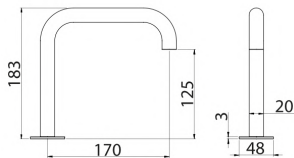

CAN181 Fixed top-mounted basin spout

CAN181S	Satin	€ 382,37
CAN181L	Polish	€ 439,64
CAN181BKS	Satin black	€ 611,76
CAN181PGS	Satin rose gold	€ 611,76
CAN181LGS	Light gold satin	€ 611,76
CAN181GDS	Satin gold	€ 611,76
CAN181BKL	Black polish	€ 669,03
CAN181PGL	Polish rose gold	€ 669,03
CAN181LGL	Light gold polish	€ 669,03
CAN181GDL	Polish gold	€ 669,03