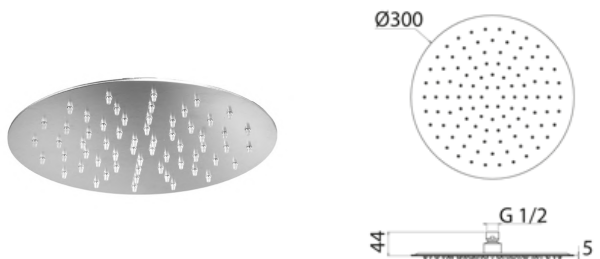

**SOF035** "Slim" round shower head Ø 300 mm

<b>SOF035S</b>	Satin	€ 582,47
<b>SOF035L</b>	Polish	€ 669,76

**SOF036** "Slim" adjustable round shower head Ø 300 mm

<b>SOF036S</b>	Satin	€ 616,69
<b>SOF036L</b>	Polish	€ 709,20
<b>SOF036BKS</b>	Satin black	€ 1.017,47
<b>SOF036PGS</b>	Satin rose gold	€ 1.017,47
<b>SOF036LGS</b>	Light gold satin	€ 1.017,47
<b>SOF036GDS</b>	Satin gold	€ 1.017,47
<b>SOF036BKL</b>	Black polish	€ 1.170,30
<b>SOF036PGL</b>	Polish rose gold	€ 1.170,30
<b>SOF036LGL</b>	Light gold polish	€ 1.170,30
<b>SOF036GDL</b>	Polish gold	€ 1.170,30