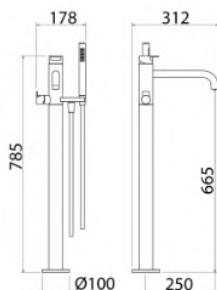

TOK070 Freestanding mixer for bathtub with shower hand

TOK070S	Satin	€ 2.723,25
TOK070L	Polish	€ 3.131,57
TOK070BKS	Satin black	€ 4.356,96
TOK070PGS	Satin rose gold	€ 4.356,96
TOK070LGS	Light gold satin	€ 4.356,96
TOK070GDS	Satin gold	€ 4.356,96
TOK070BKL	Black polish	€ 4.765,57
TOK070PGL	Polish rose gold	€ 4.765,57
TOK070LGL	Light gold polish	€ 4.765,57
TOK070GDL	Polish gold	€ 4.765,57
BOX005	Built-in part	€ 448,92

* Obligatory Built-In Part