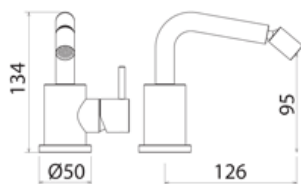

DEC020 Mixer for bidet with swiveling spout

DEC020S	Satin	€ 640,61
DEC020L	Polish	€ 736,75
DEC020BKS	Satin black	€ 1.024,86
DEC020PGS	Satin rose gold	€ 1.024,86
DEC020LGS	Light gold satin	€ 1.024,86
DEC020GDS	Satin gold	€ 1.024,86
DEC020BKL	Black polish	€ 1.121,14
DEC020PGL	Polish rose gold	€ 1.121,14
DEC020LGL	Light gold polish	€ 1.121,14
DEC020GDL	Polish gold	€ 1.121,14