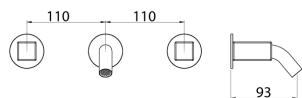

\* Obligatory Built-In Part

**IOI240** Wall-mounted mixer for basin

<b>IOI240S.105</b>	Satin with black matt ceramic handle	€ 818,82
<b>IOI240S.100</b>	Satin with white brilliant ceramic handle	€ 818,82
<b>IOI240S.101</b>	Satin with white matt ceramic handle	€ 818,82
<b>IOI240S.104</b>	Satin with black brilliant ceramic handle	€ 818,82
<b>IOI240S.125</b>	Satin with red brilliant ceramic handle	€ 818,82
<b>IOI240L.100</b>	Polished with white brilliant ceramic handle	€ 942,07
<b>IOI240L.101</b>	Polished with white matt ceramic handle	€ 942,07
<b>IOI240L.104</b>	Polished with black brilliant ceramic handle	€ 942,07
<b>IOI240L.105</b>	Polished with black matt ceramic handle	€ 942,07
<b>IOI240L.125</b>	Polished with red brilliant ceramic handle	€ 942,07
<b>IOI240BKS.100</b>	Black satin with white brilliant ceramic handle	€ 1.351,40
<b>IOI240BKS.101</b>	Black satin with white matt ceramic handle	€ 1.351,40
<b>IOI240BKS.104</b>	Black satin with black brilliant ceramic handle	€ 1.351,40
<b>IOI240BKS.105</b>	Black satin with black matt ceramic handle	€ 1.351,40
<b>IOI240BKS.125</b>	Black satin with red brilliant ceramic handle	€ 1.351,40
<b>IOI240PGS.100</b>	Satin rose gold with white brilliant ceramic handle	€ 1.351,40
<b>IOI240PGS.101</b>	Satin rose gold with white matt ceramic handle	€ 1.351,40
<b>IOI240PGS.104</b>	Satin rose gold with black brilliant ceramic handle	€ 1.351,40
<b>IOI240PGS.105</b>	Satin rose gold with black matt ceramic handle	€ 1.351,40
<b>IOI240PGS.125</b>	Satin rose gold with red brilliant ceramic handle	€ 1.351,40
<b>IOI240LGS.100</b>	Satin light gold with white brilliant ceramic handle	€ 1.351,40
<b>IOI240LGS.101</b>	Satin light gold with white matt ceramic handle	€ 1.351,40
<b>IOI240LGS.104</b>	Satin light gold with black brilliant ceramic handle	€ 1.351,40
<b>IOI240LGS.105</b>	Satin light gold with black matt ceramic handle	€ 1.351,40
<b>IOI240LGS.125</b>	Satin light gold with red brilliant ceramic handle	€ 1.351,40
<b>IOI240GDS.100</b>	Satin gold with white brilliant ceramic handle	€ 1.351,40
<b>IOI240GDS.101</b>	Satin gold with white matt ceramic handle	€ 1.351,40
<b>IOI240GDS.104</b>	Satin gold with black brilliant ceramic handle	€ 1.351,40
<b>IOI240GDS.105</b>	Satin gold with black matt ceramic handle	€ 1.351,40
<b>IOI240GDS.125</b>	Satin gold with red brilliant ceramic handle	€ 1.351,40
<b>IOI240BKL.100</b>	Black polished with white brilliant ceramic handle	€ 1.553,53
<b>IOI240BKL.101</b>	Black polished with white matt ceramic handle	€ 1.553,53
<b>IOI240BKL.104</b>	Black polished with black brilliant ceramic handle	€ 1.553,53
<b>IOI240BKL.105</b>	Black polished with black matt ceramic handle	€ 1.553,53
<b>IOI240BKL.125</b>	Black polished with red brilliant ceramic handle	€ 1.553,53
<b>IOI240PGL.100</b>	Polished rose gold with white brilliant ceramic handle	€ 1.553,53
<b>IOI240PGL.101</b>	Polished rose gold with white matt ceramic handle	€ 1.553,53
<b>IOI240PGL.104</b>	Polished rose gold with black brilliant ceramic handle	€ 1.553,53
<b>IOI240PGL.105</b>	Polished rose gold with black matt ceramic handle	€ 1.553,53
<b>IOI240PGL.125</b>	Polished rose gold with red brilliant ceramic handle	€ 1.553,53
<b>IOI240LGL.100</b>	Polished light gold with white brilliant ceramic handle	€ 1.553,53
<b>IOI240LGL.101</b>	Polished light gold with white matt ceramic handle	€ 1.553,53
<b>IOI240LGL.104</b>	Polished light gold with black brilliant ceramic handle	€ 1.553,53
<b>IOI240LGL.105</b>	Polished light gold with black matt ceramic handle	€ 1.553,53
<b>IOI240LGL.125</b>	Polished light gold with red brilliant ceramic handle	€ 1.553,53
<b>IOI240GDL.100</b>	Polished gold with white brilliant ceramic handle	€ 1.553,53
<b>IOI240GDL.101</b>	Polished gold with white matt ceramic handle	€ 1.553,53
<b>IOI240GDL.104</b>	Polished gold with black brilliant ceramic handle	€ 1.553,53
<b>IOI240GDL.105</b>	Polished gold with black matt ceramic handle	€ 1.553,53
<b>IOI240GDL.125</b>	Polished gold with red brilliant ceramic handle	€ 1.553,53
<b>INC041</b>	<b>Built-in part</b>	<b>€ 620,17</b>