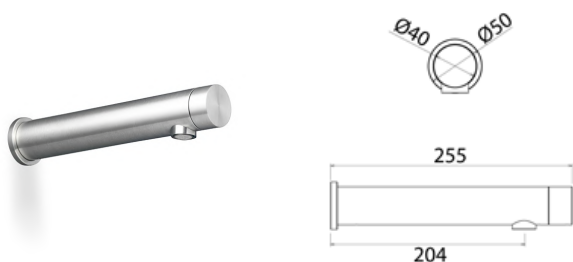

PUR031 Wall-mounted mixer for basin

PUR031S	Satin	€ 688,61
PUR031L	Polish	€ 771,26
PUR031BKS	Satin black	€ 1.032,84
PUR031PGS	Satin rose gold	€ 1.032,84
PUR031LGS	Light gold satin	€ 1.032,84
PUR031GDS	Satin gold	€ 1.032,84
PUR031BKL	Black polish	€ 1.136,22
PUR031PGL	Polish rose gold	€ 1.136,22
PUR031LGL	Light gold polish	€ 1.136,22
PUR031GDL	Polish gold	€ 1.136,22
INC001	Built-in part	€ 186,76

* Obligatory Built-In Part