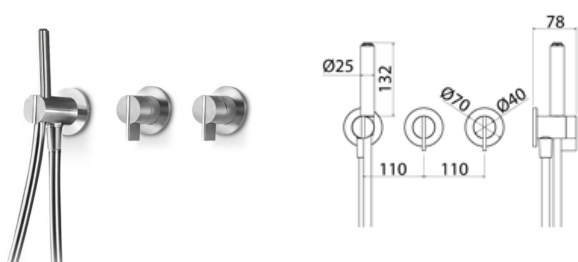

INS330 Bathtub / shower tap set with shower hand

INS330S	Satin	€ 805,04
INS330S.W	Satin with white insert	€ 868,41
INS330S.B	Satin with black insert	€ 868,41
INS330S.R	Satin with red insert	€ 868,41
INS330S.C	Satin with cedar yellow insert	€ 868,41
INS330S.A	Satin with light blue insert	€ 868,41
INS330L	Polish	€ 925,83
INS330L.W	Polish with white insert	€ 998,62
INS330L.B	Polish with black insert	€ 998,62
INS330L.R	Polish with red insert	€ 998,62
INS330L.C	Polish with grape green insert	€ 998,62
INS330L.A	Polish with light blue insert	€ 998,62
INS330BKS	Satin black	€ 1.288,04
INS330PGS	Satin rose gold	€ 1.288,04
INS330LGS	Light gold satin	€ 1.288,04
INS330GDS	Satin gold	€ 1.288,04
INS330BKL	Black polish	€ 1.408,68
INS330PGL	Polish rose gold	€ 1.408,68
INS330LGL	Light gold polish	€ 1.408,68
INS330GDL	Polish gold	€ 1.408,68
INC305	Built-in part	€ 745,16

* Obligatory Built-In Part