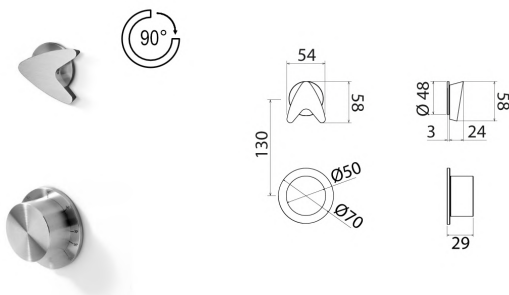

\* Obligatory Built-In Part

**ARW271** Thermostatic mixer with 1 open/close tap

<b>ARW271S</b>	Satin	€ 716,01
<b>ARW271L</b>	Polish	€ 801,71
<b>ARW271BKS</b>	Satin black	€ 1.145,79
<b>ARW271PGS</b>	Satin rose gold	€ 1.145,79
<b>ARW271LGS</b>	Light gold satin	€ 1.145,79
<b>ARW271GDS</b>	Satin gold	€ 1.145,79
<b>ARW271BKL</b>	Black polish	€ 1.282,96
<b>ARW271PGL</b>	Polish rose gold	€ 1.282,96
<b>ARW271LGL</b>	Light gold polish	€ 1.282,96
<b>ARW271GDL</b>	Polish gold	€ 1.282,96
<b>INC025</b>	<b>Built-in part</b>	<b>€ 1.051,69</b>