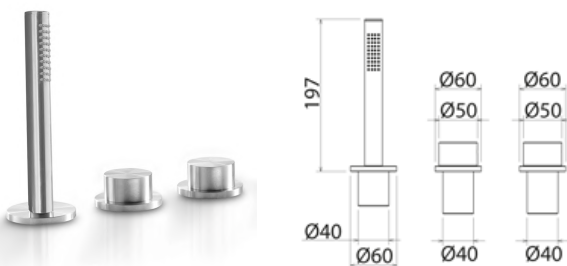

PUR224 Tap set for bathtub's edge with shower-hand and 2 mixers

PUR224S	Satin	€ 1.755,52
PUR224L	Polish	€ 1.966,20
PUR224BKS	Satin black	€ 2.633,35
PUR224PGS	Satin rose gold	€ 2.633,35
PUR224LGS	Light gold satin	€ 2.633,35
PUR224GDS	Satin gold	€ 2.633,35
PUR224BKL	Black polish	€ 2.896,67
PUR224PGL	Polish rose gold	€ 2.896,67
PUR224LGL	Light gold polish	€ 2.896,67
PUR224GDL	Polish gold	€ 2.896,67