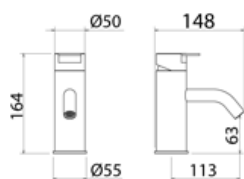

TOK001 Top-mounted mixer for basin

TOK001S	Satin	€ 887,26
TOK001L	Polish	€ 1.020,37
TOK001BKS	Satin black	€ 1.419,55
TOK001PGS	Satin rose gold	€ 1.419,55
TOK001LGS	Light gold satin	€ 1.419,55
TOK001GDS	Satin gold	€ 1.419,55
TOK001BKL	Black polish	€ 1.552,52
TOK001PGL	Polish rose gold	€ 1.552,52
TOK001LGL	Light gold polish	€ 1.552,52
TOK001GDL	Polish gold	€ 1.552,52