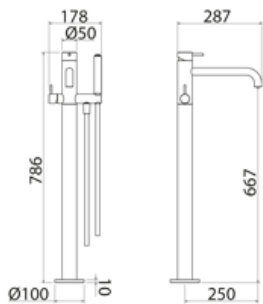

ONE071 Column mixer for bathtub with shower hand

ONE071S	Satin	€ 2.051,90
ONE071L	Polish	€ 2.298,11
ONE071BKS	Satin black	€ 3.282,80
ONE071PGS	Satin rose gold	€ 3.282,80
ONE071LGS	Light gold satin	€ 3.282,80
ONE071GDS	Satin gold	€ 3.282,80
ONE071BKL	Black polish	€ 3.590,64
ONE071PGL	Polish rose gold	€ 3.590,64
ONE071LGL	Light gold polish	€ 3.590,64
ONE071GDL	Polish gold	€ 3.590,64
BOX005	Built-in part	€ 448,92

* Obligatory Built-In Part