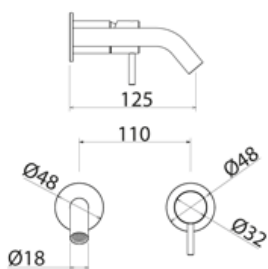

DEC334 Wall-mounted mixer for basin

DEC334S	Satin	€ 287,83
DEC334L	Polish	€ 331,04
DEC334BKS	Satin black	€ 460,52
DEC334PGS	Satin rose gold	€ 460,52
DEC334LGS	Light gold satin	€ 460,52
DEC334GDS	Satin gold	€ 460,52
DEC334BKL	Black polish	€ 503,59
DEC334PGL	Polish rose gold	€ 503,59
DEC334LGL	Light gold polish	€ 503,59
DEC334GDL	Polish gold	€ 503,59
INC070	Built-in part	€ 486,62

* Obligatory Built-In Part