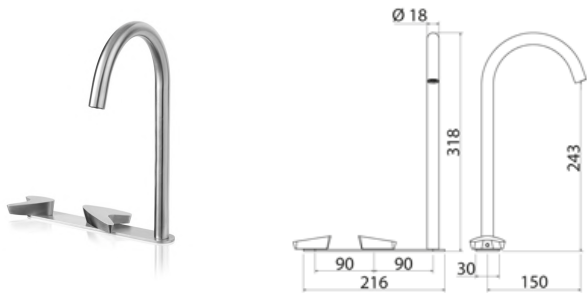

ARW132 Three-hole mixer for washbasin with spout

ARW132S	Satin	€ 1.568,90
ARW132L	Polish	€ 1.757,26
ARW132BKS	Satin black	€ 2.353,35
ARW132PGS	Satin rose gold	€ 2.353,35
ARW132LGS	Light gold satin	€ 2.353,35
ARW132GDS	Satin gold	€ 2.353,35
ARW132BKL	Black polish	€ 2.588,54
ARW132PGL	Polish rose gold	€ 2.588,54
ARW132LGL	Light gold polish	€ 2.588,54
ARW132GDL	Polish gold	€ 2.588,54