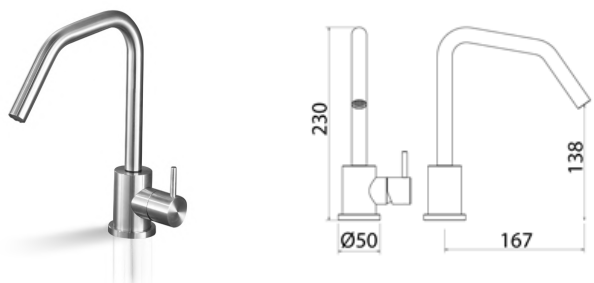

DEC003 Mixer for washbasin with orientable spout

DEC003S	Satin	€ 637,13
DEC003L	Polish	€ 732,83
DEC003BKS	Satin black	€ 1.019,50
DEC003PGS	Satin rose gold	€ 1.019,50
DEC003LGS	Light gold satin	€ 1.019,50
DEC003GDS	Satin gold	€ 1.019,50
DEC003BKL	Black polish	€ 1.115,05
DEC003PGL	Polish rose gold	€ 1.115,05
DEC003LGL	Light gold polish	€ 1.115,05
DEC003GDL	Polish gold	€ 1.115,05