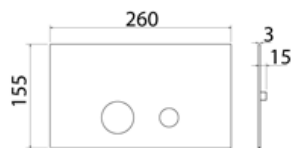

INS500GDL Polish gold € 1.300,94

PUR500 Plate for Geberit dual flush plate with 2 buttons

PUR500S	Satin	€ 709,20
PUR500L	Polish	€ 815,63
PUR500BKS	Satin black	€ 1.134,48
PUR500PGS	Satin rose gold	€ 1.134,48
PUR500LGS	Light gold satin	€ 1.134,48
PUR500GDS	Satin gold	€ 1.134,48
PUR500BKL	Black polish	€ 1.241,06
PUR500PGL	Polish rose gold	€ 1.241,06
PUR500LGL	Light gold polish	€ 1.241,06
PUR500GDL	Polish gold	€ 1.241,06