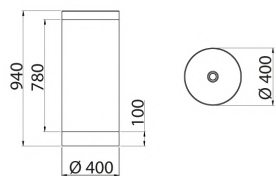

DUE001 Freestanding basin with floor drain

DUE001S.C01	Satin with White Matte ceramic	€ 6.028,52
DUE001S.C05	Satin with Black Matte ceramic	€ 6.028,52