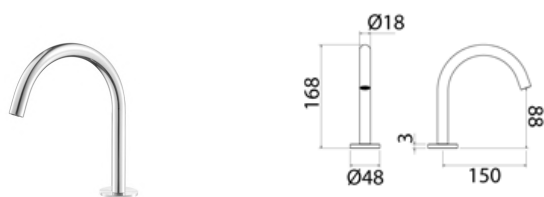

CAN005 Fixed top-mounted basin spout

CAN005S	Satin	€ 361,49
CAN005L	Polish	€ 415,72
CAN005BKS	Satin black	€ 578,41
CAN005PGS	Satin rose gold	€ 578,41
CAN005LGS	Light gold satin	€ 578,41
CAN005GDS	Satin gold	€ 578,41
CAN005BKL	Black polish	€ 632,49
CAN005PGL	Polish rose gold	€ 632,49
CAN005LGL	Light gold polish	€ 632,49
CAN005GDL	Polish gold	€ 632,49