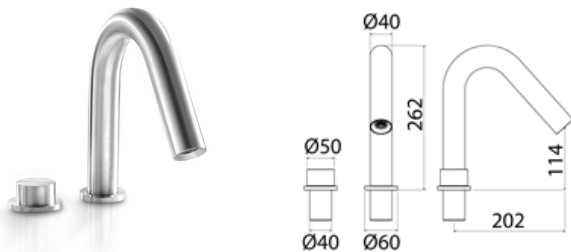

PUR228 Mixer for bathtub's edge with spout

PUR228S	Satin	€ 805,04
PUR228L	Polish	€ 901,76
PUR228BKS	Satin black	€ 1.207,56
PUR228PGS	Satin rose gold	€ 1.207,56
PUR228LGS	Light gold satin	€ 1.207,56
PUR228GDS	Satin gold	€ 1.207,56
PUR228BKL	Black polish	€ 1.328,35
PUR228PGL	Polish rose gold	€ 1.328,35
PUR228LGL	Light gold polish	€ 1.328,35
PUR228GDL	Polish gold	€ 1.328,35