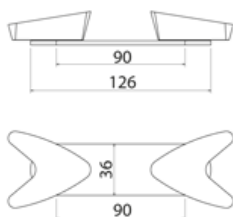

ARW125 Top mounted open/close taps (couple)

ARW125S	Satin	€ 1.176,82
ARW125L	Polish	€ 1.317,91
ARW125BKS	Satin black	€ 1.765,09
ARW125PGS	Satin rose gold	€ 1.765,09
ARW125LGS	Light gold satin	€ 1.765,09
ARW125GDS	Satin gold	€ 1.765,09
ARW125BKL	Black polish	€ 1.941,41
ARW125PGL	Polish rose gold	€ 1.941,41
ARW125LGL	Light gold polish	€ 1.941,41
ARW125GDL	Polish gold	€ 1.941,41