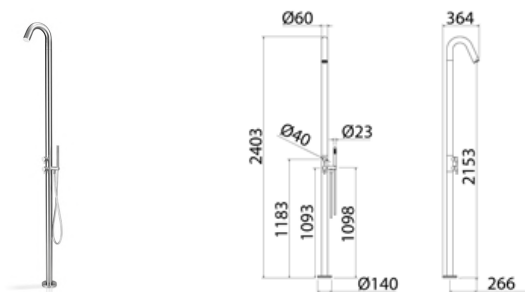

OUT002 Freestanding outdoor shower column in stainless-steel AISI 316L with mixer and shower-hand

OUT002S	Satin	€ 3.391,12
OUT002L	Polish	€ 3.797,99
OUT002BKS	Satin black	€ 5.425,76
OUT002PGS	Satin rose gold	€ 5.425,76
OUT002LGS	Light gold satin	€ 5.425,76
OUT002GDS	Satin gold	€ 5.425,76
OUT002BKL	Black polish	€ 5.934,42
OUT002PGL	Polish rose gold	€ 5.934,42
OUT002LGL	Light gold polish	€ 5.934,42
OUT002GDL	Polish gold	€ 5.934,42
BOX015	Built-in part	€ 483,14

* Obligatory Built-In Part