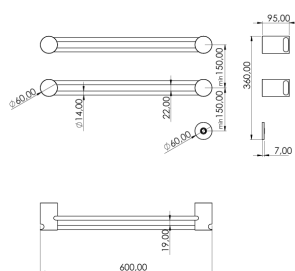

TWI052 Electric towel warmer L.600 mm with remote power button

TWI052S	Satin	€ 2.979,90
TWI052L	Polish	€ 3.456,37
TWI052BKS	Satin black	€ 4.469,77
TWI052PGS	Satin rose gold	€ 4.469,77
TWI052LGS	Light gold satin	€ 4.469,77
TWI052GDS	Satin gold	€ 4.469,77
TWI052BKL	Black polish	€ 5.184,62
TWI052PGL	Polish rose gold	€ 5.184,62
TWI052LGL	Light gold polish	€ 5.184,62
TWI052GDL	Polish gold	€ 5.184,62
INC153	Built-in part (2 X INC151)	€ 416,30

* Obligatory Built-In Part