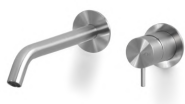

LOP335 Wall-mounted mixer for basin

LOP335S	Satin	€ 330,46
LOP335L	Polish	€ 380,05
LOP335BKS	Satin black	€ 594,21
LOP335PGS	Satin rose gold	€ 594,21
LOP335LGS	Light gold satin	€ 594,21
LOP335GDS	Satin gold	€ 594,21
LOP335BKL	Black polish	€ 683,24
LOP335PGL	Polish rose gold	€ 683,24
LOP335LGL	Light gold polish	€ 683,24
LOP335GDL	Polish gold	€ 683,24
INC004	Built-in part	€ 555,06

* Obligatory Built-In Part