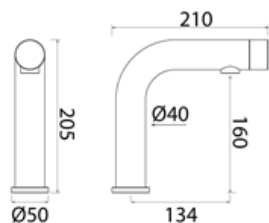

PUR001 Top-mounted mixer for basin

PUR001S	Satin	€ 750,23
PUR001L	Polish	€ 840,28
PUR001BKS	Satin black	€ 1.125,35
PUR001PGS	Satin rose gold	€ 1.125,35
PUR001LGS	Light gold satin	€ 1.125,35
PUR001GDS	Satin gold	€ 1.125,35
PUR001BKL	Black polish	€ 1.237,87
PUR001PGL	Polish rose gold	€ 1.237,87
PUR001LGL	Light gold polish	€ 1.237,87
PUR001GDL	Polish gold	€ 1.237,87