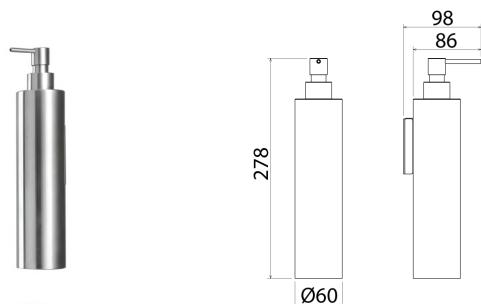

PUR530 Wall-mounted Dispenser

PUR530S	Satin	€ 346,12
PUR530L	Polish	€ 398,03
PUR530BKS	Satin black	€ 553,61
PUR530PGS	Satin rose gold	€ 553,61
PUR530LGS	Light gold satin	€ 553,61
PUR530GDS	Satin gold	€ 553,61
PUR530BKL	Black polish	€ 605,52
PUR530PGL	Polish rose gold	€ 605,52
PUR530LGL	Light gold polish	€ 605,52
PUR530GDL	Polish gold	€ 605,52

INS519 Built-in soap dispenser