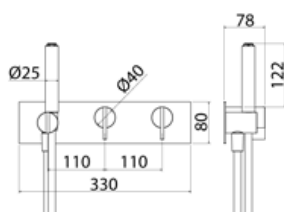

INS222 Bathtub / shower tap set with shower hand

INS222S	Satin	€ 1.488,43
INS222S.W	Satin with white insert	€ 1.657,93
INS222S.B	Satin with black insert	€ 1.657,93
INS222S.R	Satin with red insert	€ 1.657,93
INS222S.C	Satin with cedar yellow insert	€ 1.657,93
INS222S.A	Satin with light blue insert	€ 1.657,93
INS222L	Polish	€ 1.711,58
INS222L.W	Polish with white insert	€ 1.906,61
INS222L.B	Polish with black insert	€ 1.906,61