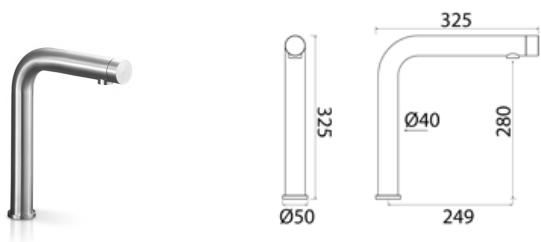

PUR012 Top-mounted mixer for basin

PUR012S	Satin	€ 839,26
PUR012L	Polish	€ 940,04
PUR012BKS	Satin black	€ 1.258,89
PUR012PGS	Satin rose gold	€ 1.258,89
PUR012LGS	Light gold satin	€ 1.258,89
PUR012GDS	Satin gold	€ 1.258,89
PUR012BKL	Black polish	€ 1.384,90
PUR012PGL	Polish rose gold	€ 1.384,90
PUR012LGL	Light gold polish	€ 1.384,90
PUR012GDL	Polish gold	€ 1.384,90