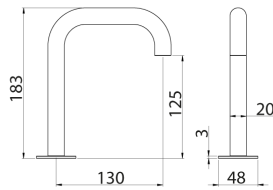

CAN180 Fixed top-mounted basin spout

CAN180S	Satin	€ 353,66
CAN180L	Polish	€ 406,73
CAN180BKS	Satin black	€ 565,94
CAN180PGS	Satin rose gold	€ 565,94
CAN180LGS	Light gold satin	€ 565,94
CAN180GDS	Satin gold	€ 565,94
CAN180BKL	Black polish	€ 619,01
CAN180PGL	Polish rose gold	€ 619,01
CAN180LGL	Light gold polish	€ 619,01
CAN180GDL	Polish gold	€ 619,01