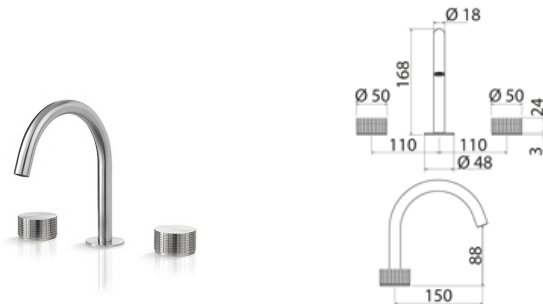

KRO201 Three-hole mixer for washbasin with spout

KRO201S	Satin	€ 1.466,10
KRO201L	Polish	€ 1.686,06
KRO201BKS	Satin black	€ 2.272,44
KRO201PGS	Satin rose gold	€ 2.272,44
KRO201LGS	Light gold satin	€ 2.272,44
KRO201GDS	Satin gold	€ 2.272,44
KRO201BKL	Black polish	€ 2.492,41
KRO201PGL	Polish rose gold	€ 2.492,41
KRO201LGL	Light gold polish	€ 2.492,41
KRO201GDL	Polish gold	€ 2.492,41