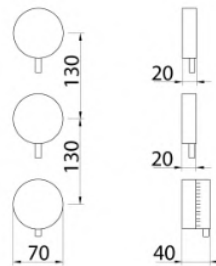

RND172 Thermostatic mixer with 2 open/close taps

RND172S	Satin	€ 1.032,84
RND172L	Polish	€ 1.156,67
RND172BKS	Satin black	€ 1.549,18
RND172PGS	Satin rose gold	€ 1.549,18
RND172LGS	Light gold satin	€ 1.549,18
RND172GDS	Satin gold	€ 1.549,18
RND172BKL	Black polish	€ 1.704,04
RND172PGL	Polish rose gold	€ 1.704,04
RND172LGL	Light gold polish	€ 1.704,04
RND172GDL	Polish gold	€ 1.704,04
INC026	Built-in part	€ 1.231,49

* Obligatory Built-In Part