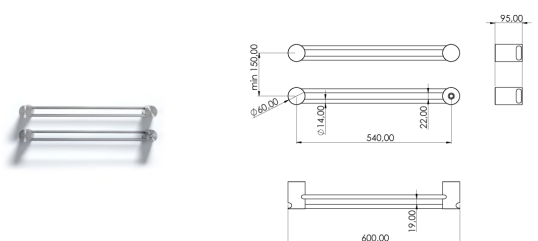

TWI102 Electric towel warmer L.600 mm with power button

TWI102S	Satin	€ 2.979,90
TWI102L	Polish	€ 3.456,37
TWI102BKS	Satin black	€ 4.469,77
TWI102PGS	Satin rose gold	€ 4.469,77
TWI102LGS	Light gold satin	€ 4.469,77
TWI102GDS	Satin gold	€ 4.469,77
TWI102BKL	Black polish	€ 5.184,62
TWI102PGL	Polish rose gold	€ 5.184,62
TWI102LGL	Light gold polish	€ 5.184,62
TWI102GDL	Polish gold	€ 5.184,62
INC152	Built-in part (2 X INC151)	€ 277,53

* Obligatory Built-In Part