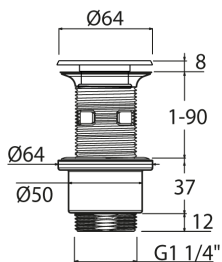

# COMPLEMENTI

**ACC001** Clic-clac waste drain

<b>ACC001S</b>	Satin	€ 97,73
<b>ACC001L</b>	Polish	€ 112,38

**ACC002** Clic-clac waste drain

<b>ACC002S</b>	Satin	€ 143,99
<b>ACC002L</b>	Polish	€ 165,59
<b>ACC002BKS</b>	Satin black	€ 230,41
<b>ACC002PGS</b>	Satin rose gold	€ 230,41
<b>ACC002LGS</b>	Light gold satin	€ 230,41
<b>ACC002GDS</b>	Satin gold	€ 230,41
<b>ACC002BKL</b>	Black polish	€ 251,87
<b>ACC002PGL</b>	Polish rose gold	€ 251,87
<b>ACC002LGL</b>	Light gold polish	€ 251,87
<b>ACC002GDL</b>	Polish gold	€ 251,87