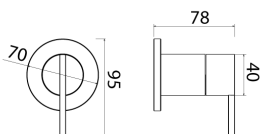

STY419 Open/close tap with 1/2" gas connections. Hot water

STY419S	Satin	€ 231,42
STY419L	Polish	€ 265,64
STY419BKS	Satin black	€ 394,11
STY419PGS	Satin rose gold	€ 394,11
STY419LGS	Light gold satin	€ 394,11
STY419GDS	Satin gold	€ 394,11
STY419BKL	Black polish	€ 452,26
STY419PGL	Polish rose gold	€ 452,26
STY419LGL	Light gold polish	€ 452,26
STY419GDL	Polish gold	€ 452,26
INC017	Built-in part	€ 227,94

* Obligatory Built-In Part