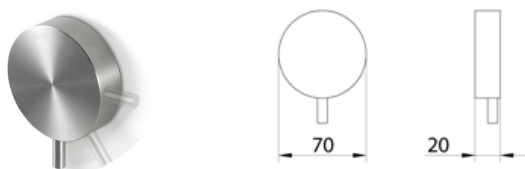

RND201 Wall-mounted mono-control mixer

RND201S	Satin	€ 575,51
RND201L	Polish	€ 644,09
RND201BKS	Satin black	€ 863,19
RND201PGS	Satin rose gold	€ 863,19
RND201LGS	Light gold satin	€ 863,19
RND201GDS	Satin gold	€ 863,19
RND201BKL	Black polish	€ 966,14
RND201PGL	Polish rose gold	€ 966,14
RND201LGL	Light gold polish	€ 966,14
RND201GDL	Polish gold	€ 966,14
INC016	Built-in part	€ 253,61

* Obligatory Built-In Part