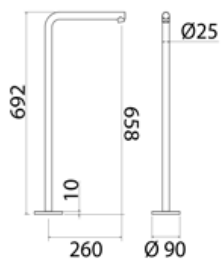

CAN063 Freestanding spout for bathtub

CAN063S	Satin	€ 736,60
CAN063L	Polish	€ 846,95
CAN063BKS	Satin black	€ 1.178,42
CAN063PGS	Satin rose gold	€ 1.178,42
CAN063LGS	Light gold satin	€ 1.178,42
CAN063GDS	Satin gold	€ 1.178,42
CAN063BKL	Black polish	€ 1.288,76
CAN063PGL	Polish rose gold	€ 1.288,76
CAN063LGL	Light gold polish	€ 1.288,76
CAN063GDL	Polish gold	€ 1.288,76
INC055	Built-in part	€ 204,02

* Optional Built-In Part