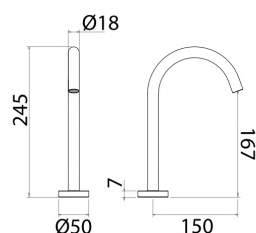

CAN172 Fixed top-mounted basin spout

CAN172S	Satin	€ 383,96
CAN172L	Polish	€ 441,67
CAN172BKBS	Satin black	€ 614,95
CAN172PGS	Satin rose gold	€ 614,95
CAN172LGS	Light gold satin	€ 614,95
CAN172GDS	Satin gold	€ 614,95
CAN172BKL	Black polish	€ 672,08
CAN172PGL	Polish rose gold	€ 672,08
CAN172LGL	Light gold polish	€ 672,08
CAN172GDL	Polish gold	€ 672,08