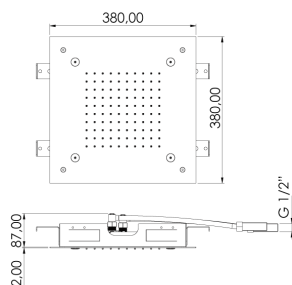

SOF068S	Satin	€ 2.005,50
SOF068L	Polish	€ 2.305,36
SOF068BKS	Satin black	€ 3.207,84
SOF068PGS	Satin rose gold	€ 3.207,84
SOF068LGS	Light gold satin	€ 3.207,84
SOF068BKL	Black polish	€ 3.509,29
SOF068PGL	Polish rose gold	€ 3.509,29
SOF068LGL	Light gold polish	€ 3.509,29