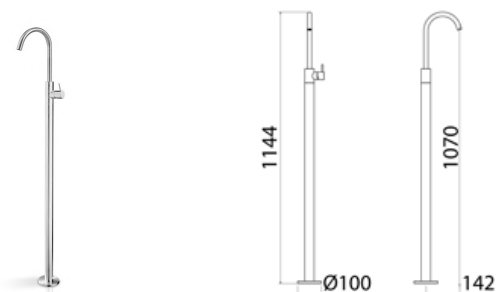

DEC061 Freestanding mixer for basin

DEC061S	Satin	€ 2.125,41
DEC061L	Polish	€ 2.444,27
DEC061BKS	Satin black	€ 3.400,83
DEC061PGS	Satin rose gold	€ 3.400,83
DEC061LGS	Light gold satin	€ 3.400,83
DEC061GDS	Satin gold	€ 3.400,83
DEC061BKL	Black polish	€ 3.719,54
DEC061PGL	Polish rose gold	€ 3.719,54
DEC061LGL	Light gold polish	€ 3.719,54
DEC061GDL	Polish gold	€ 3.719,54
BOX005	Built-in part	€ 448,92

* Obligatory Built-In Part