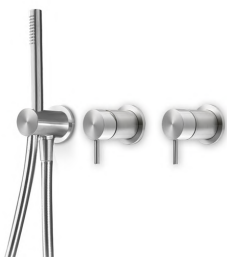

ONE325 Bathtub/shower set with mixer, 2-ways diverter and shower-hand

ONE325S	Satin	€ 774,30
ONE325L	Polish	€ 867,10
ONE325BKS	Satin black	€ 1.238,74
ONE325PGS	Satin rose gold	€ 1.238,74
ONE325LGS	Light gold satin	€ 1.238,74
ONE325GDS	Satin gold	€ 1.238,74
ONE325BKL	Black polish	€ 1.354,88
ONE325PGL	Polish rose gold	€ 1.354,88
ONE325LGL	Light gold polish	€ 1.354,88
ONE325GDL	Polish gold	€ 1.354,88
INC305	Built-in part	€ 745,16

* Obligatory Built-In Part