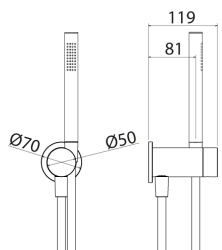

\* Obligatory Built-In Part

**PUR110** Wall-mounted tap set for bathtub/shower with hand-shower

<b>PUR110S</b>	Satin	€ 1.027,76
<b>PUR110L</b>	Polish	€ 1.151,01
<b>PUR110BKS</b>	Satin black	€ 1.541,50
<b>PUR110PGS</b>	Satin rose gold	€ 1.541,50
<b>PUR110LGS</b>	Light gold satin	€ 1.541,50
<b>PUR110GDS</b>	Satin gold	€ 1.541,50
<b>PUR110BKL</b>	Black polish	€ 1.695,63
<b>PUR110PGL</b>	Polish rose gold	€ 1.695,63
<b>PUR110LGL</b>	Light gold polish	€ 1.695,63
<b>PUR110GDL</b>	Polish gold	€ 1.695,63
<b>INC001</b>	<b>Built-in part</b>	<b>€ 186,76</b>