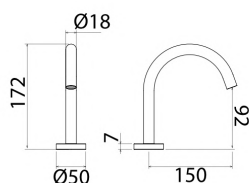

CAN171 Fixed top-mounted basin spout

CAN171S	Satin	€ 372,07
CAN171L	Polish	€ 427,90
CAN171BKBS	Satin black	€ 595,23
CAN171PGS	Satin rose gold	€ 595,23
CAN171LGS	Light gold satin	€ 595,23
CAN171GDS	Satin gold	€ 595,23
CAN171BKL	Black polish	€ 651,05
CAN171PGL	Polish rose gold	€ 651,05
CAN171LGL	Light gold polish	€ 651,05
CAN171GDL	Polish gold	€ 651,05