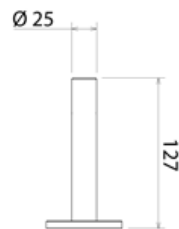

DOC103 Pulled-out hand shower with drip-catcher

DOC103S	Satin	€ 200,54
DOC103L	Polish	€ 230,70
DOC103BKS	Satin black	€ 320,89
DOC103PGS	Satin rose gold	€ 320,89
DOC103LGS	Light gold satin	€ 320,89
DOC103GDS	Satin gold	€ 320,89
DOC103BKL	Black polish	€ 350,90
DOC103PGL	Polish rose gold	€ 350,90
DOC103LGL	Light gold polish	€ 350,90
DOC103GDL	Polish gold	€ 350,90