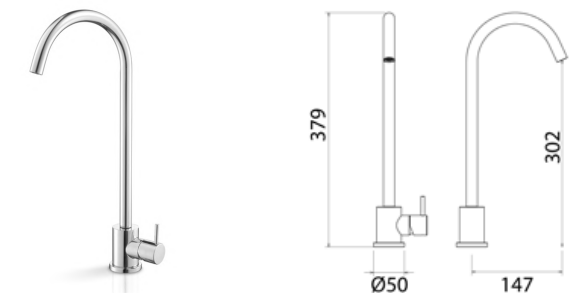

DEC013 Mixer for washbasin with orientable spout

DEC013S	Satin	€ 695,42
DEC013L	Polish	€ 799,82
DEC013BKS	Satin black	€ 1.112,73
DEC013PGS	Satin rose gold	€ 1.112,73
DEC013LGS	Light gold satin	€ 1.112,73
DEC013GDS	Satin gold	€ 1.112,73
DEC013BKL	Black polish	€ 1.216,99
DEC013PGL	Polish rose gold	€ 1.216,99
DEC013LGL	Light gold polish	€ 1.216,99
DEC013GDL	Polish gold	€ 1.216,99