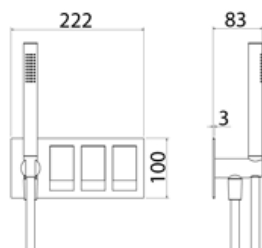

TOK200 Bathtub/shower wall-mounted tap set with mixer and 2 way diverter

TOK200S	Satin	€ 1.707,52
TOK200L	Polish	€ 1.963,74
TOK200BKS	Satin black	€ 2.732,09
TOK200PGS	Satin rose gold	€ 2.732,09
TOK200LGS	Light gold satin	€ 2.732,09
TOK200GDS	Satin gold	€ 2.732,09
TOK200BKL	Black polish	€ 2.988,16
TOK200PGL	Polish rose gold	€ 2.988,16
TOK200LGL	Light gold polish	€ 2.988,16
TOK200GDL	Polish gold	€ 2.988,16
BOX007	Built-in part	€ 483,14

* Obligatory Built-In Part