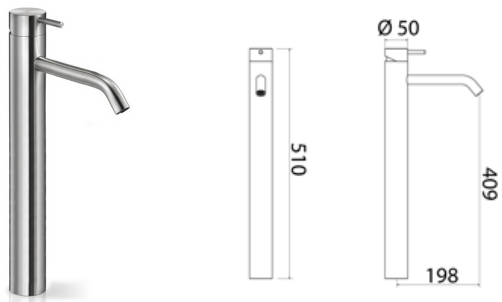

ONE015 Top-mounted mixer for basin

ONE015S	Satin	€ 716,01
ONE015L	Polish	€ 801,85
ONE015BKS	Satin black	€ 1.145,50
ONE015PGS	Satin rose gold	€ 1.145,50
ONE015LGS	Light gold satin	€ 1.145,50
ONE015GDS	Satin gold	€ 1.145,50
ONE015BKL	Black polish	€ 1.252,95
ONE015PGL	Polish rose gold	€ 1.252,95
ONE015LGL	Light gold polish	€ 1.252,95
ONE015GDL	Polish gold	€ 1.252,95