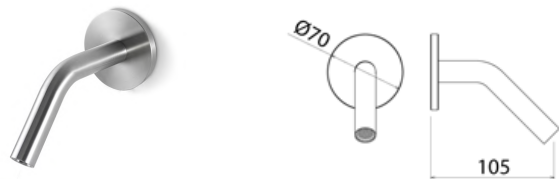

CAN143 Wall-mouted spout for washbasin

CAN143S	Satin	€ 236,50
CAN143L	Polish	€ 272,02
CAN143BKS	Satin black	€ 378,31
CAN143PGS	Satin rose gold	€ 378,31
CAN143LGS	Light gold satin	€ 378,31
CAN143GDS	Satin gold	€ 378,31
CAN143BKL	Black polish	€ 413,69
CAN143PGL	Polish rose gold	€ 413,69
CAN143LGL	Light gold polish	€ 413,69
CAN143GDL	Polish gold	€ 413,69
INC055	Built-in part	€ 204,02

* Optional Built-In Part