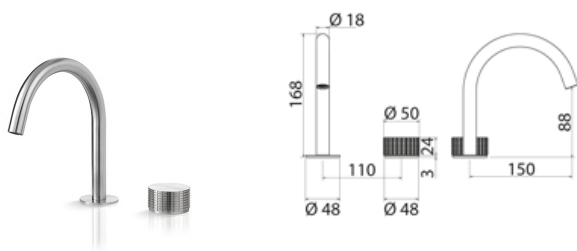

KRO101 Two-hole mixer for washbasin with spout

KRO101S	Satin	€ 972,95
KRO101L	Polish	€ 1.118,82
KRO101BKS	Satin black	€ 1.507,86
KRO101PGS	Satin rose gold	€ 1.507,86
KRO101LGS	Light gold satin	€ 1.507,86
KRO101GDS	Satin gold	€ 1.507,86
KRO101BKL	Black polish	€ 1.653,87
KRO101PGL	Polish rose gold	€ 1.653,87
KRO101LGL	Light gold polish	€ 1.653,87
KRO101GDL	Polish gold	€ 1.653,87