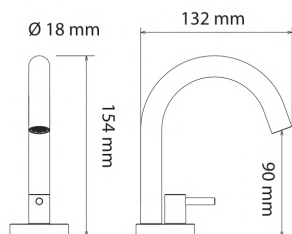

CLD005 Deck mounted shut-off cold water valve with orientable spout

CLD005S	Satin	€ 325,82
CLD005L	Polish	€ 374,10
CLD005BKS	Satin black	€ 553,47
CLD005PGS	Satin rose gold	€ 553,47
CLD005LGS	Light gold satin	€ 553,47
CLD005GDS	Satin gold	€ 553,47