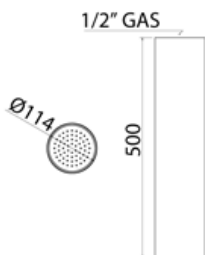

PUR300 Ceiling-mounted adjustable shower head

PUR300S	Satin	€ 777,78
PUR300L	Polish	€ 894,36
PUR300BKS	Satin black	€ 1.244,10
PUR300PGS	Satin rose gold	€ 1.244,10
PUR300LGS	Light gold satin	€ 1.244,10
PUR300GDS	Satin gold	€ 1.244,10
PUR300BKL	Black polish	€ 1.360,83
PUR300PGL	Polish rose gold	€ 1.360,83
PUR300LGL	Light gold polish	€ 1.360,83
PUR300GDL	Polish gold	€ 1.360,83