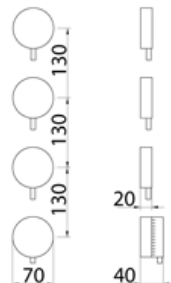

RND173 Thermostatic mixer with 3 open/close taps

RND173S	Satin	€ 1.315,44
RND173L	Polish	€ 1.473,20
RND173BKS	Satin black	€ 1.973,16
RND173PGS	Satin rose gold	€ 1.973,16
RND173LGS	Light gold satin	€ 1.973,16
RND173GDS	Satin gold	€ 1.973,16
RND173BKL	Black polish	€ 2.170,36
RND173PGL	Polish rose gold	€ 2.170,36
RND173LGL	Light gold polish	€ 2.170,36
RND173GDL	Polish gold	€ 2.170,36
INC027	Built-in part	€ 1.409,55

* Obligatory Built-In Part