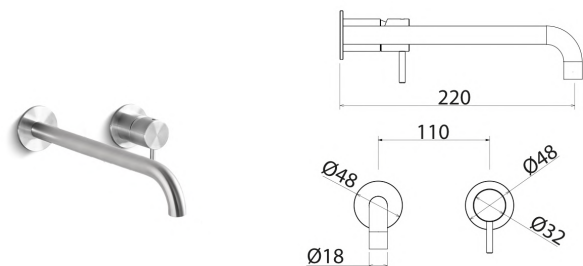

DEC337 Wall-mounted mixer for basin

DEC337S	Satin	€ 328,86
DEC337L	Polish	€ 378,60
DEC337BKBS	Satin black	€ 509,82
DEC337PGS	Satin rose gold	€ 509,82
DEC337LGS	Light gold satin	€ 509,82
DEC337GDS	Satin gold	€ 509,82
DEC337BKL	Black polish	€ 559,56
DEC337PGL	Polish rose gold	€ 559,56
DEC337LGL	Light gold polish	€ 559,56
DEC337GDL	Polish gold	€ 559,56
INC070	Built-in part	€ 486,62

* Obligatory Built-In Part