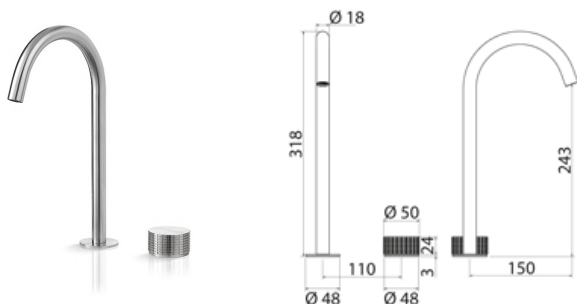

KRO103 Two-hole mixer for washbasin with spout

KRO103S	Satin	€ 1.024,28
KRO103L	Polish	€ 1.177,98
KRO103BKS	Satin black	€ 1.587,61
KRO103PGS	Satin rose gold	€ 1.587,61
KRO103LGS	Light gold satin	€ 1.587,61
KRO103GDS	Satin gold	€ 1.587,61
KRO103BKL	Black polish	€ 1.741,16
KRO103PGL	Polish rose gold	€ 1.741,16
KRO103LGL	Light gold polish	€ 1.741,16
KRO103GDL	Polish gold	€ 1.741,16