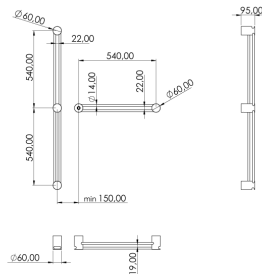

TWI119 Electric towel warmer L.600 mm and L.1140 with power button

TWI119S	Satin	€ 3.417,22
TWI119L	Polish	€ 3.964,59
TWI119BKS	Satin black	€ 5.296,13
TWI119PGS	Satin rose gold	€ 5.296,13
TWI119LGS	Light gold satin	€ 5.296,13
TWI119GDS	Satin gold	€ 5.296,13
TWI119BKL	Black polish	€ 6.143,65
TWI119PGL	Polish rose gold	€ 6.143,65
TWI119LGL	Light gold polish	€ 6.143,65
TWI119GDL	Polish gold	€ 6.143,65
INC152	Built-in part (2 X INC151)	€ 277,53

* Obligatory Built-In Part