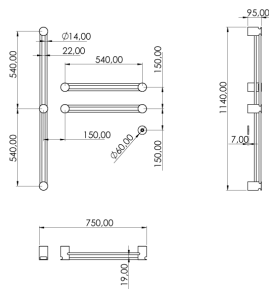

TWI058 Electric towel warmer L.600 mm and L.1140 mm with remote power button

TWI058S	Satin	€ 4.382,34
TWI058L	Polish	€ 5.083,56
TWI058BKS	Satin black	€ 6.792,09
TWI058PGS	Satin rose gold	€ 6.792,09
TWI058LGS	Light gold satin	€ 6.792,09
TWI058GDS	Satin gold	€ 6.792,09
TWI058BKL	Black polish	€ 7.879,30
TWI058PGL	Polish rose gold	€ 7.879,30
TWI058LGL	Light gold polish	€ 7.879,30
TWI058GDL	Polish gold	€ 7.879,30
INC154	Built-in part (4 X INC151)	€ 555,06

* Obligatory Built-In Part