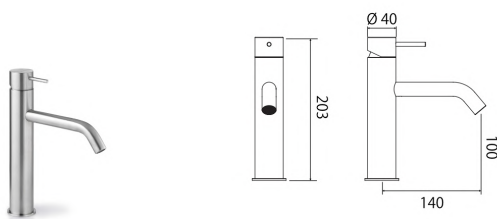

LOP003 Top-mounted mixer for basin

LOP003S	Satin	€ 586,67
LOP003L	Polish	€ 663,52
LOP003BKS	Satin black	€ 986,29
LOP003PGS	Satin rose gold	€ 986,29
LOP003LGS	Light gold satin	€ 986,29
LOP003GDS	Satin gold	€ 986,29
LOP003BKL	Black polish	€ 1.093,30
LOP003PGL	Polish rose gold	€ 1.093,30
LOP003LGL	Light gold polish	€ 1.093,30
LOP003GDL	Polish gold	€ 1.093,30