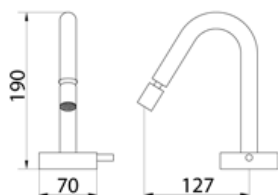

RND020 Mixer for bidet

RND020S	Satin	€ 991,80
RND020L	Polish	€ 1.110,70
RND020BKS	Satin black	€ 1.487,56
RND020PGS	Satin rose gold	€ 1.487,56
RND020LGS	Light gold satin	€ 1.487,56
RND020GDS	Satin gold	€ 1.487,56
RND020BKL	Black polish	€ 1.636,18
RND020PGL	Polish rose gold	€ 1.636,18
RND020LGL	Light gold polish	€ 1.636,18
RND020GDL	Polish gold	€ 1.636,18