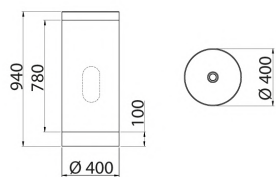

DUE002 Freestanding basin with wall drain

DUE002S.C01	Satin with White Matte ceramic	€ 6.302,57
DUE002S.C05	Satin with Black Matte ceramic	€ 6.302,57