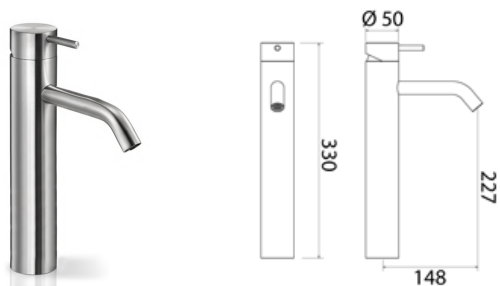

ONE010 Top-mounted mixer for basin

ONE010S	Satin	€ 626,98
ONE010L	Polish	€ 702,24
ONE010BKS	Satin black	€ 1.003,11
ONE010PGS	Satin rose gold	€ 1.003,11
ONE010LGS	Light gold satin	€ 1.003,11
ONE010GDS	Satin gold	€ 1.003,11
ONE010BKL	Black polish	€ 1.097,07
ONE010PGL	Polish rose gold	€ 1.097,07
ONE010LGL	Light gold polish	€ 1.097,07
ONE010GDL	Polish gold	€ 1.097,07