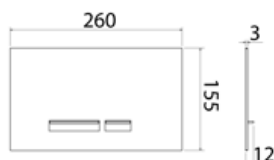

TEK500 Plate for Geberit dual flush plate with 2 buttons

TEK500S	Satin	€ 820,41
TEK500L	Polish	€ 943,52
TEK500BKS	Satin black	€ 1.312,69
TEK500PGS	Satin rose gold	€ 1.312,69
TEK500LGS	Light gold satin	€ 1.312,69
TEK500GDS	Satin gold	€ 1.312,69
TEK500BKL	Black polish	€ 1.435,65
TEK500PGL	Polish rose gold	€ 1.435,65
TEK500LGL	Light gold polish	€ 1.435,65
TEK500GDL	Polish gold	€ 1.435,65