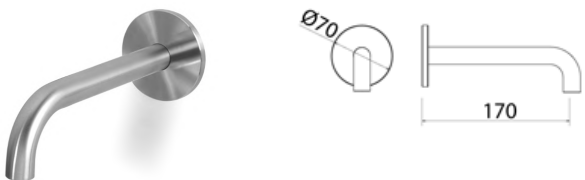

CAN133 Wall-mouted spout for washbasin

CAN133S	Satin	€ 272,46
CAN133L	Polish	€ 313,35
CAN133BKS	Satin black	€ 435,87
CAN133PGS	Satin rose gold	€ 435,87
CAN133LGS	Light gold satin	€ 435,87
CAN133GDS	Satin gold	€ 435,87
CAN133BKL	Black polish	€ 476,76
CAN133PGL	Polish rose gold	€ 476,76
CAN133LGL	Light gold polish	€ 476,76
CAN133GDL	Polish gold	€ 476,76
INC055	Built-in part	€ 204,02

* Optional Built-In Part