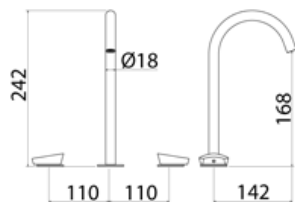

ARW202 Three-hole mixer for washbasin with spout

ARW202S	Satin	€ 1.240,04
ARW202L	Polish	€ 1.388,96
ARW202BKS	Satin black	€ 1.860,06
ARW202PGS	Satin rose gold	€ 1.860,06
ARW202LGS	Light gold satin	€ 1.860,06
ARW202GDS	Satin gold	€ 1.860,06
ARW202BKL	Black polish	€ 2.045,95
ARW202PGL	Polish rose gold	€ 2.045,95
ARW202LGL	Light gold polish	€ 2.045,95
ARW202GDL	Polish gold	€ 2.045,95