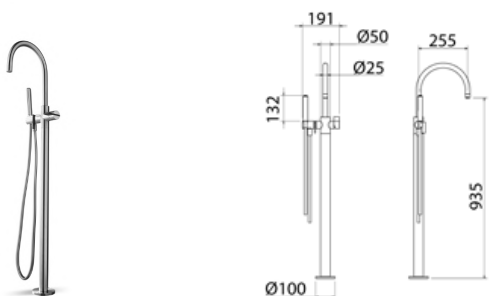

INS071 Freestanding mixer for bathtub with shower hand

INS071S	Satin	€ 3.185,51
INS071S.W	Satin with white insert	€ 3.312,38
INS071S.B	Satin with black insert	€ 3.312,38
INS071S.R	Satin with red insert	€ 3.312,38
INS071S.C	Satin with cedar yellow insert	€ 3.312,38
INS071S.A	Satin with light blue insert	€ 3.312,38
INS071L	Polish	€ 3.663,43
INS071L.W	Polish with white insert	€ 3.809,15
INS071L.B	Polish with black insert	€ 3.809,15
INS071L.R	Polish with red insert	€ 3.809,15
INS071L.C	Polish with grape green insert	€ 3.809,15
INS071L.A	Polish with light blue insert	€ 3.809,15
INS071BKS	Satin black	€ 5.096,75
INS071PGS	Satin rose gold	€ 5.096,75
INS071LGS	Light gold satin	€ 5.096,75
INS071GDS	Satin gold	€ 5.096,75
INS071BKL	Black polish	€ 5.574,67
INS071PGL	Polish rose gold	€ 5.574,67
INS071LGL	Light gold polish	€ 5.574,67
INS071GDL	Polish gold	€ 5.574,67
BOX005	Built-in part	€ 448,92

* Obligatory Built-In Part