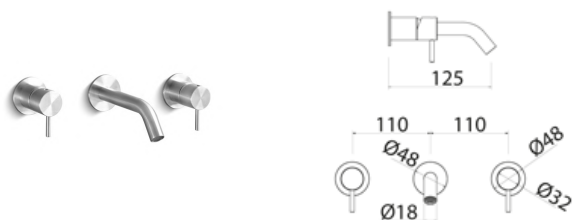

\* Obligatory Built-In Part

**DEC351** Wall mounted set of 2 individual taps with spout

<b>DEC351S</b>	Satin	€ 323,79
<b>DEC351L</b>	Polish	€ 423,55
<b>DEC351BKBS</b>	Satin black	€ 589,28
<b>DEC351PGS</b>	Satin rose gold	€ 589,28
<b>DEC351LGS</b>	Light gold satin	€ 589,28
<b>DEC351GDS</b>	Satin gold	€ 589,28
<b>DEC351BKL</b>	Black polish	€ 644,53
<b>DEC351PGL</b>	Polish rose gold	€ 644,53
<b>DEC351LGL</b>	Light gold polish	€ 644,53
<b>DEC351GDL</b>	Polish gold	€ 644,53
<b>INC041</b>	<b>Built-in part</b>	<b>€ 620,17</b>

\* Obligatory Built-In Part

**DEC352** Wall mounted set of 2 individual taps with spout

<b>DEC352S</b>	Satin	€ 344,38
<b>DEC352L</b>	Polish	€ 447,18
<b>DEC352BKBS</b>	Satin black	€ 622,05
<b>DEC352PGS</b>	Satin rose gold	€ 622,05
<b>DEC352LGS</b>	Light gold satin	€ 622,05
<b>DEC352GDS</b>	Satin gold	€ 622,05
<b>DEC352BKL</b>	Black polish	€ 680,49
<b>DEC352PGL</b>	Polish rose gold	€ 680,49
<b>DEC352LGL</b>	Light gold polish	€ 680,49
<b>DEC352GDL</b>	Polish gold	€ 680,49
<b>INC041</b>	<b>Built-in part</b>	<b>€ 620,17</b>