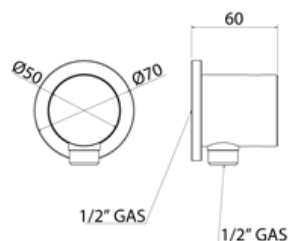

ACC025 Shower-hand holder with water connections

ACC025S	Satin	€ 435,15
ACC025L	Polish	€ 500,40
ACC025BKS	Satin black	€ 696,15
ACC025PGS	Satin rose gold	€ 696,15
ACC025LGS	Light gold satin	€ 696,15
ACC025GDS	Satin gold	€ 696,15
ACC025BKL	Black polish	€ 761,40
ACC025PGL	Polish rose gold	€ 761,40
ACC025LGL	Light gold polish	€ 761,40
ACC025GDL	Polish gold	€ 761,40
INC055	Built-in part	€ 204,02

* Optional Built-In Part