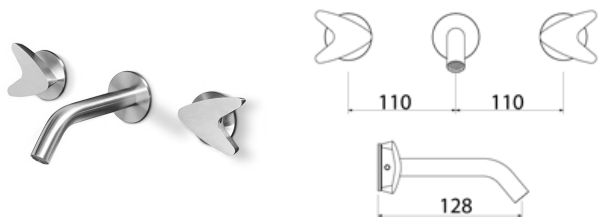

ARW181 Wall-mounted mixer for basin

ARW181S	Satin	€ 784,60
ARW181L	Polish	€ 878,70
ARW181BKS	Satin black	€ 1.176,82
ARW181PGS	Satin rose gold	€ 1.176,82
ARW181LGS	Light gold satin	€ 1.176,82
ARW181GDS	Satin gold	€ 1.176,82
ARW181BKL	Black polish	€ 1.294,42
ARW181PGL	Polish rose gold	€ 1.294,42
ARW181LGL	Light gold polish	€ 1.294,42
ARW181GDL	Polish gold	€ 1.294,42
INC041	Built-in part	€ 620,17

* Obligatory Built-In Part