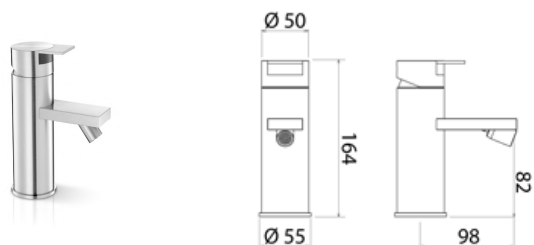

TEK020 Mixer for bidet

TEK020S	Satin	€ 1.073,87
TEK020L	Polish	€ 1.234,97
TEK020BKS	Satin black	€ 1.718,25
TEK020PGS	Satin rose gold	€ 1.718,25
TEK020LGS	Light gold satin	€ 1.718,25
TEK020GDS	Satin gold	€ 1.718,25
TEK020BKL	Black polish	€ 1.879,35
TEK020PGL	Polish rose gold	€ 1.879,35
TEK020LGL	Light gold polish	€ 1.879,35
TEK020GDL	Polish gold	€ 1.879,35