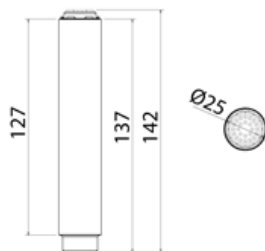

DOC003 Shower hand

DOC003S	Satin	€ 176,47
DOC003L	Polish	€ 203,00
DOC003BKS	Satin black	€ 282,32
DOC003PGS	Satin rose gold	€ 282,32
DOC003LGS	Light gold satin	€ 282,32
DOC003GDS	Satin gold	€ 282,32
DOC003BKL	Black polish	€ 308,85
DOC003PGL	Polish rose gold	€ 308,85
DOC003LGL	Light gold polish	€ 308,85
DOC003GDL	Polish gold	€ 308,85