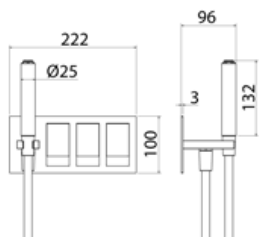

TEK201 Bathtub/shower wall-mounted tap set with mixer and 2 way diverter

TEK201S	Satin	€ 1.835,99
TEK201L	Polish	€ 2.111,49
TEK201BKS	Satin black	€ 2.937,70
TEK201PGS	Satin rose gold	€ 2.937,70
TEK201LGS	Light gold satin	€ 2.937,70
TEK201GDS	Satin gold	€ 2.937,70
TEK201BKL	Black polish	€ 3.213,06
TEK201PGL	Polish rose gold	€ 3.213,06
TEK201LGL	Light gold polish	€ 3.213,06
TEK201GDL	Polish gold	€ 3.213,06
BOX007	Built-in part	€ 483,14

* Obligatory Built-In Part