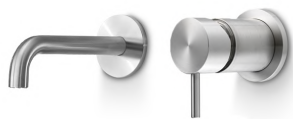

ONE340 Wall-mounted mixer for basin

ONE340S	Satin	€ 351,34
ONE340L	Polish	€ 393,39
ONE340BKS	Satin black	€ 562,02
ONE340PGS	Satin rose gold	€ 562,02
ONE340LGS	Light gold satin	€ 562,02
ONE340GDS	Satin gold	€ 562,02
ONE340BKL	Black polish	€ 614,51
ONE340PGL	Polish rose gold	€ 614,51
ONE340LGL	Light gold polish	€ 614,51
ONE340GDL	Polish gold	€ 614,51
INC004	Built-in part	€ 555,06

* Obligatory Built-In Part