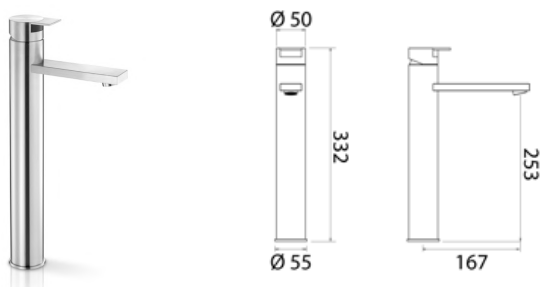

TEK010 Top-mounted mixer for basin

TEK010S	Satin	€ 1.113,31
TEK010L	Polish	€ 1.280,35
TEK010BKS	Satin black	€ 1.781,33
TEK010PGS	Satin rose gold	€ 1.781,33
TEK010LGS	Light gold satin	€ 1.781,33
TEK010GDS	Satin gold	€ 1.781,33
TEK010BKL	Black polish	€ 1.948,22
TEK010PGL	Polish rose gold	€ 1.948,22
TEK010LGL	Light gold polish	€ 1.948,22
TEK010GDL	Polish gold	€ 1.948,22