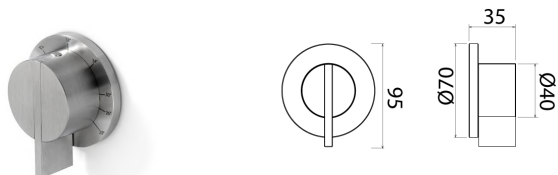

INS232PGS	Satin rose gold	€ 2.203,57
INS232LGS	Light gold satin	€ 2.203,57
INS232GDS	Satin gold	€ 2.203,57
INS232BKL	Black polish	€ 2.772,98
INS232PGL	Polish rose gold	€ 2.772,98
INS232LGL	Light gold polish	€ 2.772,98
INS232GDL	Polish gold	€ 2.772,98

INS241 Thermostatic mixer

INS241S	Satin	€ 253,61
INS241S.W	Satin with white insert	€ 317,12
INS241S.B	Satin with black insert	€ 317,12
INS241S.R	Satin with red insert	€ 317,12
INS241S.C	Satin with cedar yellow insert	€ 317,12
INS241S.A	Satin with light blue insert	€ 317,12
INS241L	Polish	€ 291,31
INS241L.W	Polish with white insert	€ 354,67
INS241L.B	Polish with black insert	€ 354,67
INS241L.R	Polish with red insert	€ 354,67
INS241L.C	Polish with grape green insert	€ 354,67
INS241L.A	Polish with light blue insert	€ 354,67
INS241BKS	Satin black	€ 418,04
INS241PGS	Satin rose gold	€ 418,04
INS241LGS	Light gold satin	€ 418,04
INS241GDS	Satin gold	€ 418,04
INS241BKL	Black polish	€ 481,40
INS241PGL	Polish rose gold	€ 481,40
INS241LGL	Light gold polish	€ 481,40
INS241GDL	Polish gold	€ 481,40
INC065	Built-in part	€ 717,75

* Obligatory Built-In Part