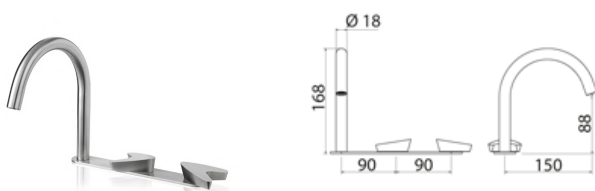

ARW111 Three-hole mixer for washbasin with spout

ARW111S	Satin	€ 1.527,87
ARW111L	Polish	€ 1.711,00
ARW111BKS	Satin black	€ 2.291,58
ARW111PGS	Satin rose gold	€ 2.291,58
ARW111LGS	Light gold satin	€ 2.291,58
ARW111GDS	Satin gold	€ 2.291,58
ARW111BKL	Black polish	€ 2.520,68
ARW111PGL	Polish rose gold	€ 2.520,68
ARW111LGL	Light gold polish	€ 2.520,68
ARW111GDL	Polish gold	€ 2.520,68