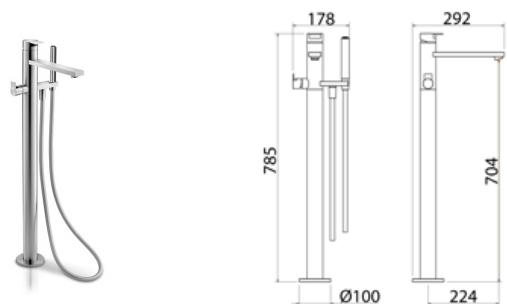

TEK071 Freestanding mixer for bathtub with shower hand

TEK071S	Satin	€ 2.988,60
TEK071L	Polish	€ 3.436,94
TEK071BKS	Satin black	€ 4.781,81
TEK071PGS	Satin rose gold	€ 4.781,81
TEK071LGS	Light gold satin	€ 4.781,81
TEK071GDS	Satin gold	€ 4.781,81
TEK071BKL	Black polish	€ 5.230,01
TEK071PGL	Polish rose gold	€ 5.230,01
TEK071LGL	Light gold polish	€ 5.230,01
TEK071GDL	Polish gold	€ 5.230,01
BOX005	Built-in part	€ 448,92

* Obligatory Built-In Part