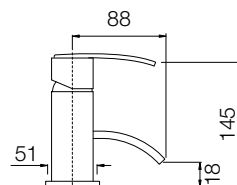

cromo | € 220,10
chrome

7600/17 ECO

7600-26
Monocomando
bidet con
scarico 1" 1/4
clik-clak
*Single lever
bidet mixer
with jointed
aerator and 1"
1/4 pop up
waste*

cromo | € 217,90
chrome

7600-26

splash

7600-17 ECO P
Monocomando
lavabo prolungato
con scarico 1" 1/4
clik-clak e cartuccia
ECO
*Prolunged single
lever wash basin
mixer with 1" 1/4
clik-clak pop up
waste and ECO
cartridge lever
mixer*