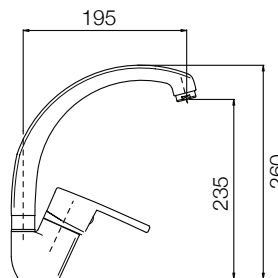

cromo
chrome | € 111,20

2200-7

2200-33

Monocomando
lavello parete
con canna
girevole
*External sink
single lever
mixer wall
mounted with
swinging spout*

cromo
chrome | € 120,65

2200-33

2200-38

Monocomando
lavello
monoforo
leva inclinata
*Single lever
sink mixer
with inclined
spout*