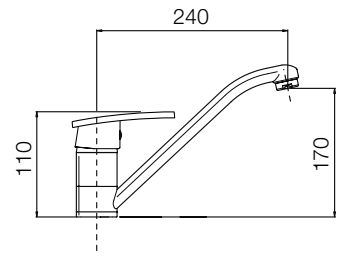

cromo | € 96,74
 chrome

5100-7

5100-33

Monocomando lavello a parete con canna girevole
Single lever sink mixer wall mounted with swinging spout

cromo | € 83,67
 chrome

5100-33

5100-36
 Monocomando
 lavello
 monoforo
 con canna
 girevole
*Single lever
 sink mixer with
 swinging spout*