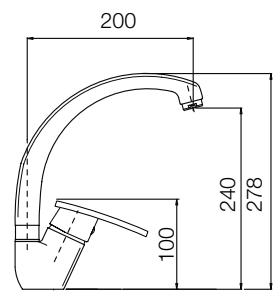

cromo
chrome | € 83,94

5100-38

5100-39
Monocomando
lavello
monoforo
doccia
estraibile
*Single lever
sink mixer
with
extractable
shower*