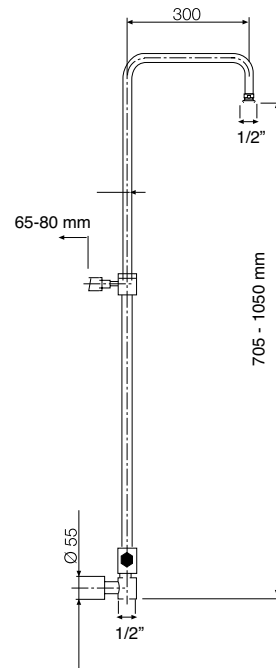

Shower column bridge brass chromed adjustable in high from 705 to 1050 mm.

Complete with diverter - flexible hose double clamp cm. 150 - showerhead brass chromed \varnothing 200 mm.

Handshower 1 jet antilimestone brass chromed - flexible hose double clamp cm. 50