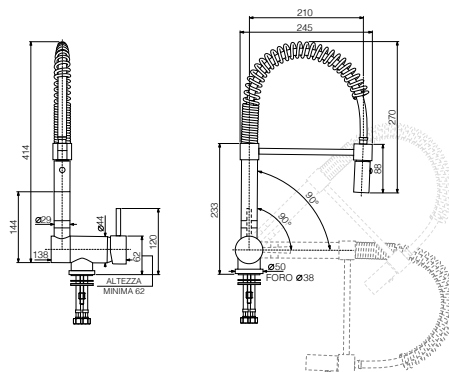

290-34M5
Monocomando
lavello sotto-
finestra con
molla doccia 2
getti in ottone
*Single lever
kitchen faucet
underwindow
mixer with
spring, brass
shower 2 jets*

cromo
chrome € 335,70

290-34M5

290-37M5
Monocomando
lavello leva
laterale con
molla, doccia 2
getti in ottone
*Single lever
kitchen faucet
mixer with
spring, brass
shower 2 jets*