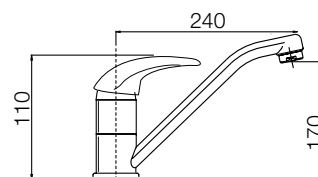

cromo
chrome € 84,97

2100-36