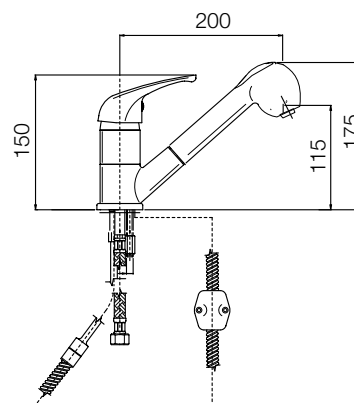

5000-38

5000-39
Monocomando
lavello
monoforo
doccia
estraibile
*Single lever
sink mixer
with
extractable
shower*