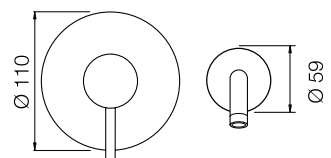

spillo

9500-10
Monocomando
lavabo incasso
*Built-in single
lever wash
basin mixer*

cromo
chrome € 176,01

9500-10