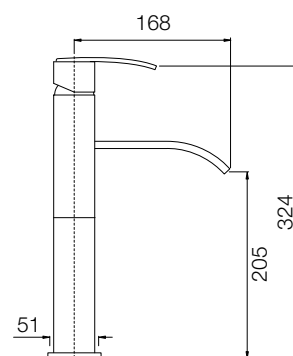

cromo | € 220,10
chrome

7600/17 ECO

7600-26
Monocomando
bidet con
scarico 1" 1/4
clik-clak
*Single lever
bidet mixer
with jointed
aerator and 1"
1/4 pop up
waste*

cromo | € 217,90
chrome

7600-26

splash

7600-17 ECO P
Monocomando
lavabo prolungato
con scarico 1" 1/4
clik-clak e cartuccia
ECO
*Prolunged single
lever wash basin
mixer with 1" 1/4
clik-clak pop up
waste and ECO
cartridge lever
mixer*