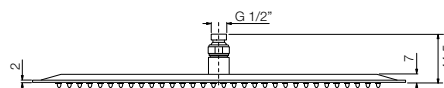

codice - code	mm	colore - colour	€
706	250 x 350	cromo / chrome	444,45