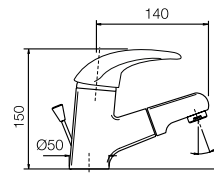

cromo
 chrome | € 79,54

2100-26

2100-3
 Monocomando
 vasca
 esterno con
 doccia duplex
*Single lever
 bath mixer
 with shower
 duplex*

cromo
 chrome | € 118,53

2100-3

barney

2100-17E
 Mix lavabo
 con doccia
 estraibile e
 scarico 1" 1/4
*Single lever
 wash basin
 mixer aerator
 with extractable
 shower and
 1"1/4 pop up
 waste*