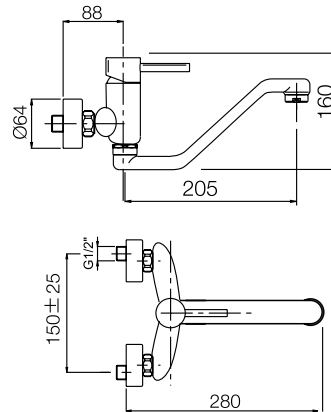

290-34M5

290-37M5
 Monocomando
 lavello leva
 laterale con
 molla, doccia 2
 getti in ottone
*Single lever
 kitchen faucet
 mixer with
 spring, brass
 shower 2 jets*

cromo	€ 298,30
chrome	

stylo

290-37M5

2900-33
 Monocomando
 lavello a
 parete con
 canna girevole
*External sink
 single lever
 mixer wall
 mounted with
 swinging spout*