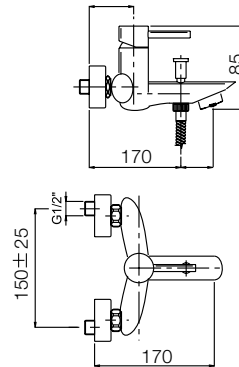

cromo chrome	€ 222,27
leva color color handler	€ 234,62

stylo

2900-17P

2900-3
Monocomando
vasca esterno
con doccia
duplex
*Single lever
bath mixer
with shower
duplex*

cromo chrome	€ 167,92
leva color color handler	€ 180,27
cromo sat. chrome sat.	€ 251,84

2900-3

2900-5
Monocomando
doccia esterno
con doccia
duplex
*Single lever
mixer with
shower duplex*