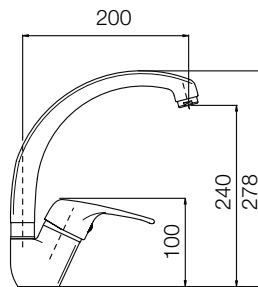

cromo
 chrome | € 80,32

5000-33

5000-36
 Monocomando
 lavello
 monoforo
 con canna
 girevole
*Single lever
 sink mixer with
 swinging spout*

cromo
 chrome | € 78,52

5000-36

5000-38
 Monocomando
 lavello
 monoforo
 leva inclinata
*Single lever
 sink mixer
 with inclined
 spout*