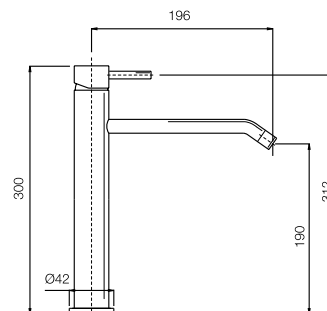

9500-41
Monocomando
lavello
monoforo
verticale canna
girevole
Vertical single
lever sink
mixer with
revolving spout

cromo
chrome € 270,65

9500-41