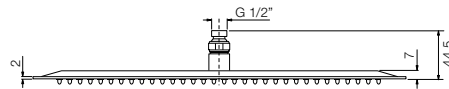

doccia

Soffione tondo
in acciaio inox
anticalcare
con snodo
*Round
showerhead
Splash inox
steel
antilimestone
with joint*

codice - code	Ø	colore - colour	€
700	200	cromo / chrome	119,30
701	300	cromo / chrome	122,34
702	400	cromo / chrome	236,40

Soffione
quadrato in
acciaio inox
anticalcare
con snodo
*Square
showerhead
Splash inox
steel
antilimestone
with joint*