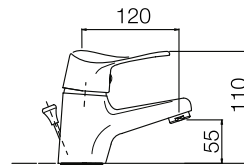

2500-17
Monocomando
lavabo con
scarico 1" 1/4
e aeratore
*Single lever
wash basin
mixer aerator
and 1" 1/4 pop
up waste*