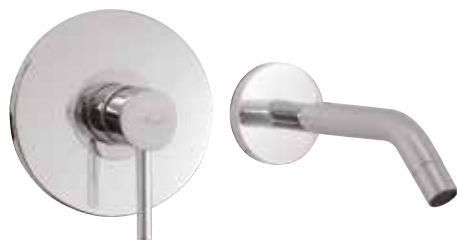

spillo

9500-10
Monocomando
lavabo incasso
*Built-in single
lever wash
basin mixer*

cromo
chrome € 176,01

9500-10