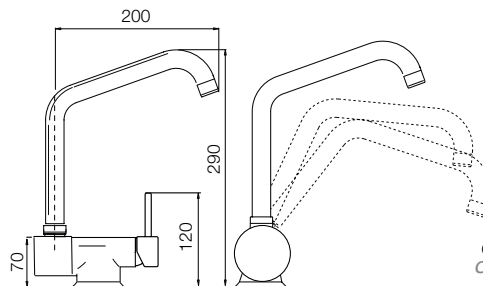

cromo	€ 214,65
chrome	

2900-34