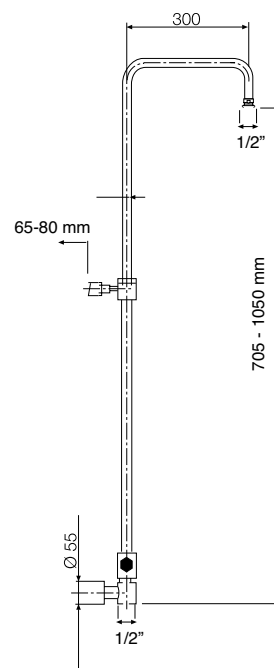

Shower column bridge brass chromed adjustable in high from 705 to 1050 mm.

Complete with diverter - flexible hose double clamp cm. 150 - showerhead ABS chromed \varnothing 200 mm. Handshower 3 jets antilimestone ABS chromed - flexible hose double clamp cm. 50