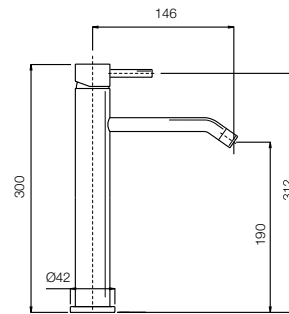

9500-17P
Monocomando
lavabo
prolungato con
scarico click-
clack 1" 1/4
Prolonged
single lever
wash basin
mixer with 1"
1/4 click-clack
pop-up waste

cromo
chrome € 294,35

9500-17P