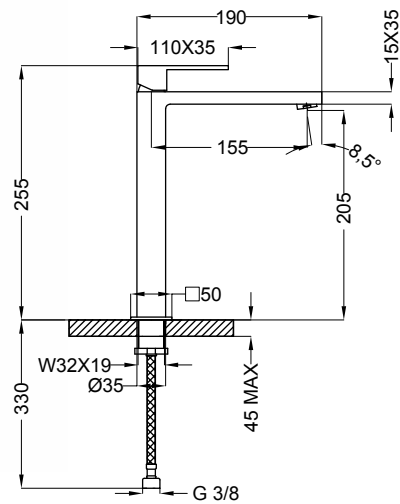

7100-17

7100-26
 Monocoman-
 do bidet con
 scarico 1" 1/4
 e aeratore
 orientabile
*Single lever
 bidet
 mixer jointed
 aerator and
 1" 1/4 pop up
 waste*

cromo | € 115,60
 chrome

7100-26

tekno

7100-17P
 Monocomando
 lavabo prolungato
 con scarico click
 clack 1' 1/4
*Prolunged single
 lever wash basin
 mixer with
 1' 1/4 click clack
 pop up waste*