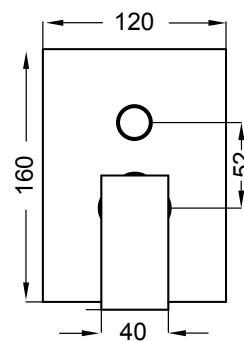

7100-7
Monocomando
vasca incasso
senza doccia,
bocca, duplex
*Built in single lever
bath mixer with no
head and duplex
shower*

cromo | € 143,94
chrome

7100-7