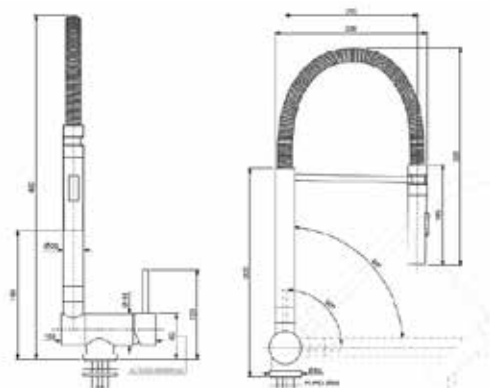

nero opaco
matt black € 404,25

290-34M1NO

29034M10S

Monocomando
lavello
sottofinestra con
molla
doccia
professionale 2
getti in ottone
Single lever
kitchen faucet
underwindow
with spring,brass
professional
shower 2 jets