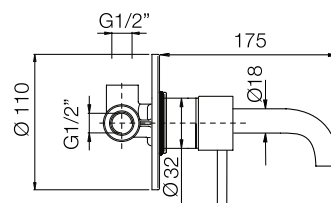

spillo

9500-10
Monocomando
lavabo incasso
*Built-in single
lever wash
basin mixer*

cromo
chrome € 176,01

9500-10