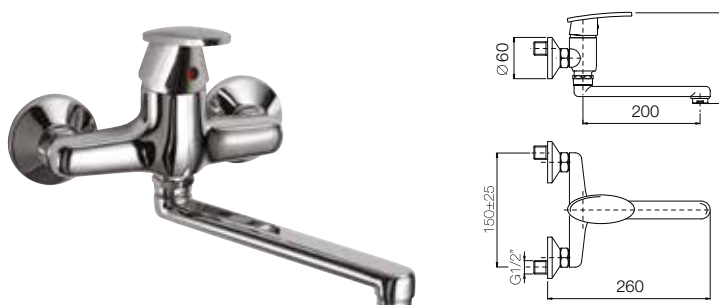

cromo | € 83,67
chrome

5100-33