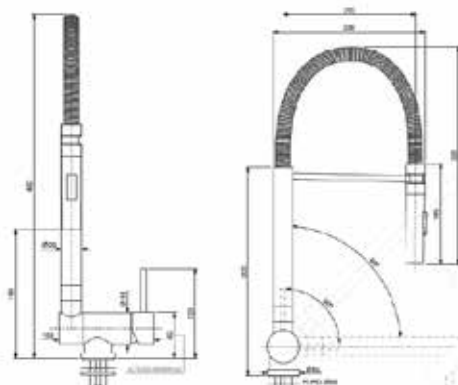

nichel spazzolato brushed nickel	€ 565,95

290-34M1NS