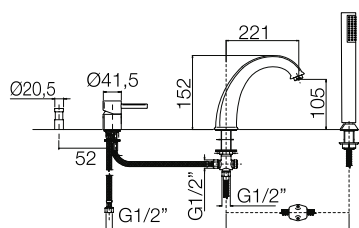

cromo chrome	€ 264,20
leva color color handler	€ 276,55
cromo sat. chrome sat.	€ 344,45

2900-6

2900-7
Monocomando
vasca
incasso senza
bocca,
senza doccia
duplex
*Built-in single
lever bath
mixer with
no head and
duplex shower*