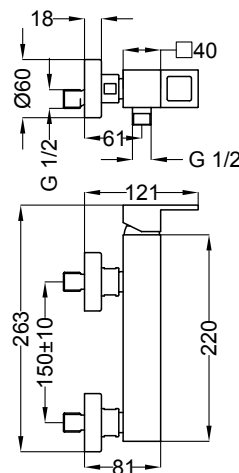

cromo | € 246,90
chrome

7100-5