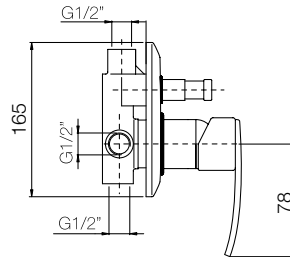

7600-7
Monocomando
vasca incasso
senza bocca,
senza doccia
duplex
*Built-in single
lever bath
mixer with
no head and
duplex shower*