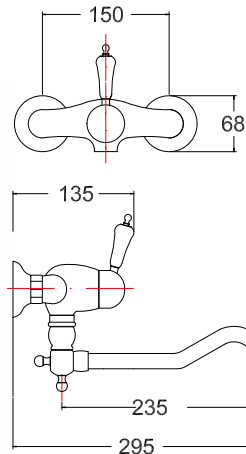

funny

6000-32BB
Monocomando
lavello parete
con canna
retrò girevole
*Single lever
sink mixer wall
mounted with
swinging "S"
spout*

bronzo leva bianca | € 311,52
bronze white handle

6000-32BB

6000-32CB
Monocomando
lavello parete
con canna
retrò girevole
*Single lever
sink mixer wall
mounted with
swinging "S"
spout*