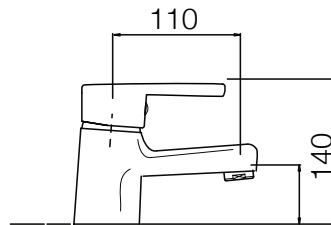

2200-17
Monocomando
lavabo con
scarico 1"1/4
e aeratore
*Single lever
wash basin
mixer
jetbreaker and
1"1/4 pop up
waste*

cromo
chrome | € 80,30

2200-17

2200-26
Monocomando
bidet con
scarico 1"1/4
e aeratore
orientabile
*Single lever
bidet mixer
with jointed
jetbreaker and
1"1/4 pop up
waste*