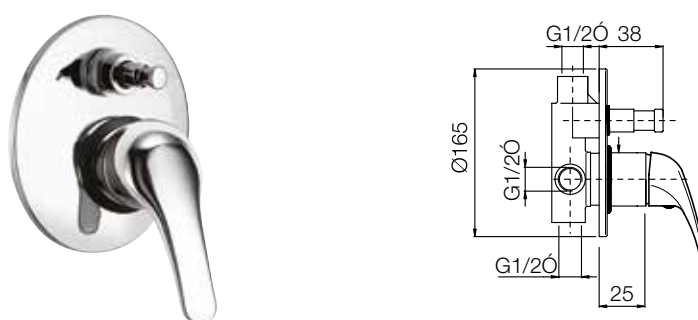

cromo
 chrome € 75,70

5500-5

5500-4
 Monocomando
 doccia incasso
*Built-in single
 lever shower
 mixer*

cromo
 chrome € 45,63

5500-4

5500-7
 Monocomando
 vasca incasso
 senza bocca,
 senza doccia
 duplex
*Built-in
 single lever
 bath mixer
 with no head
 and duplex
 shower*