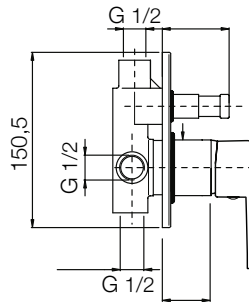

cromo
 chrome € 118,03

2200-5

2200-4
 Monocomando
 doccia incasso
*Built-in single
 lever mixer*

cromo
 chrome € 51,90

2200-4

2200-7

Monocomando
vasca incasso
senza bocca
senza doccia
duplex
*Built-in
single lever
bath mixer
with no head
and duplex
shower*