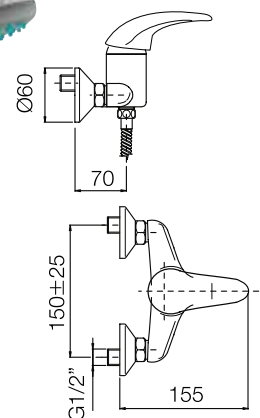

cromo
chrome € 154,87

2100-17E

2100-5
Monocomando
doccia
esterno con
doccia duplex
*Single lever
shower mixer
with shower
duplex*

cromo
chrome € 93,83

2100-5

2100-4
Monocomando
doccia incasso
*Built-in single
lever shower
mixer*