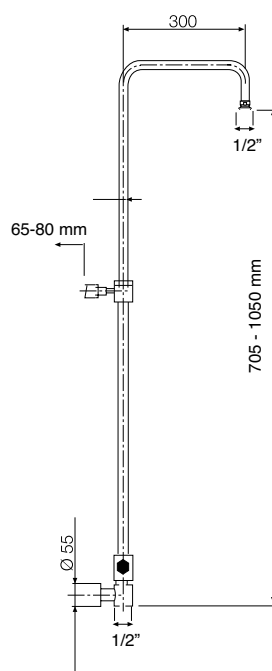

Shower column bridge brass chromed adjustable in high from 705 to 1050 mm. Complete with diverter - flexible hose double clamp cm. 150 - showerhead ABS chromed 200x200 mm. Handshower 1 jet antilimestone ABS chromed - flexible hose double clamp cm. 50