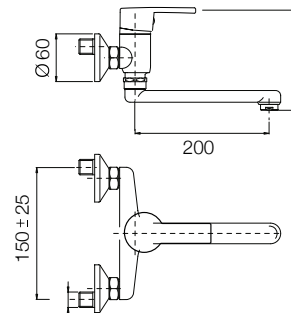

cromo
chrome € 120,65

2600-33

2600-38

Monocomando
lavello
monoforo
leva inclinata
*Single lever
sink mixer
with inclined
spout*