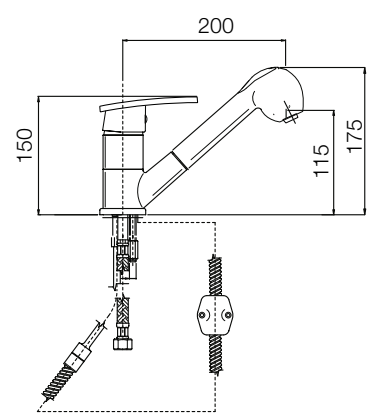

cromo
 chrome | € 81,87

5100-36

5100-38
 Monocomando
 lavello
 monoforo
 leva inclinata
*Single lever
 sink mixer
 with inclined
 spout*

cromo
 chrome | € 83,94

5100-38

5100-39
 Monocomando
 lavello
 monoforo
 doccia
 estraibile
*Single lever
 sink mixer
 with
 extractable
 shower*