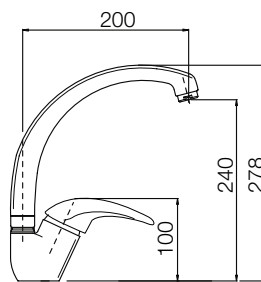

cromo
 chrome € 86,78

2100-33

2100-36
 Monocomando
 lavello
 monoforo con
 canna girevole
*Single lever
 sink mixer with
 swinging spout*

cromo
 chrome € 84,97

2100-36

2100-38
 Monocomando
 lavello
 monoforo
 leva inclinata
*Single lever
 sink mixer
 with inclined
 spout*