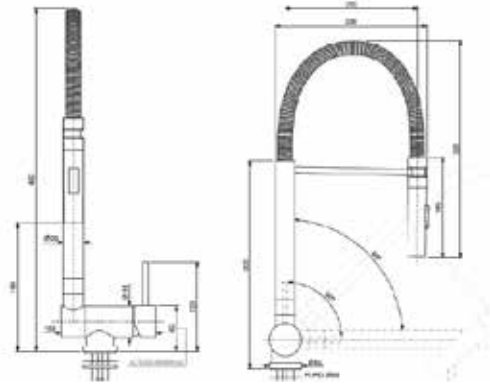

stylo

29034M1NO

Monocomando
lavello sotto-
finestra con
molla doccia
professionale 2
getti in ottone
Single lever
kitchen faucet
underwindow
with spring,
brass
professional
shower 2 jets

nero opaco
matt black € 404,25

290-34M1NO

29034M10S

Monocomando
lavello
sottofinestra con
molla
doccia
professionale 2
getti in ottone
Single lever
kitchen faucet
underwindow
with spring,brass
professional
shower 2 jets