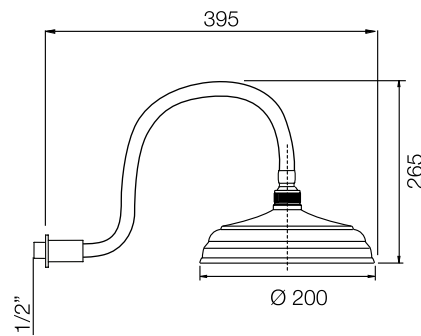

cromo
chrome € 238,35

627

doccia

630
Braccio doccia
economico
con soffione
anticalcare
*Shower arm
connection
shower head
with rubber
clean*

cromo chrome	€ 30,62
cromo-oro chrome-gold	€ 49,41

630

631
Braccio doccia
curvo attacco
1/2" con
soffione Ø20
*Curved shower
arm connection
1/2" with
shower head
Ø20*