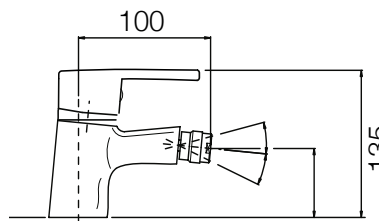

cromo
chrome | € 81,60

2200-26

2200-19
Monocomando
lavabo con
scarico 1" 1/4
e aeratore.
*Single lever
basin mixer
with 1" 1/4
waste and
aerator.*