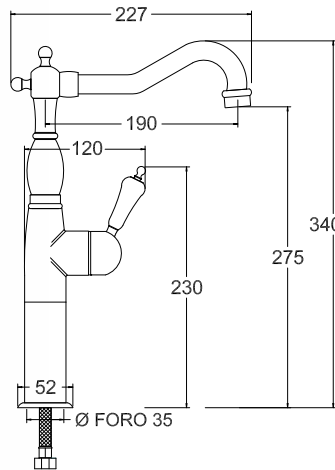

6000-17P
Monocomando
lavabo con
scarico 1" 1/4
e aeratore
*Single lever
wash basin mixer
aerator and 1"
1/4 pop up waste*

cromo leva bianca <i>chrome white handle</i>	€ 228,54
bronzo leva bianca <i>bronze white handle</i>	€ 386,57
rame leva bianca <i>copper white handle</i>	€ 386,57

6000-17P