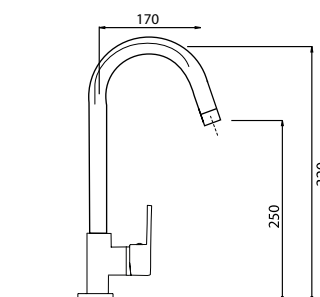

cromo
chrome € 115,30

2600-35