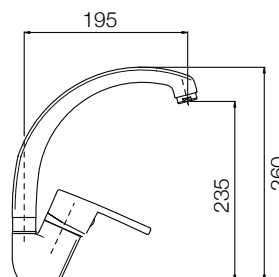

cromo
chrome € 111,20

2600-7

2600-33

Monocomando
lavello parete
con canna
girevole
*External sink
single lever
mixer wall
mounted with
swinging spout*

cromo
chrome € 120,65

2600-33

2600-38

Monocomando
lavello
monoforo
leva inclinata
*Single lever
sink mixer
with inclined
spout*