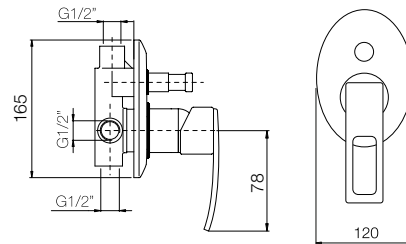

7600-4

7600-7
 Monocomando
 vasca incasso
 senza bocca,
 senza doccia
 duplex
*Built-in single
 lever bath
 mixer with
 no head and
 duplex shower*

cromo | € 180,45
 chrome

7600-7

7600-11
 Monocomando
 vasca incasso
 con bocca a
 muro e doccia
 duplex
*Built-in single
 lever bath
 mixer with
 wall-mounting
 head and
 shower duplex*