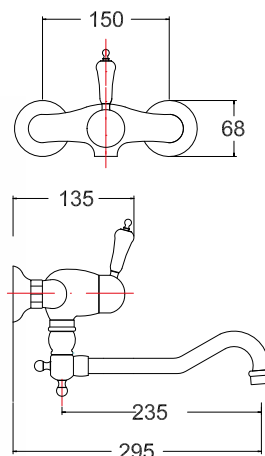

6000-33

funny

6000-32BB
Monocomando
lavello parete
con canna
retrò girevole
*Single lever
sink mixer wall
mounted with
swinging "S"
spout*

bronzo leva bianca | € 311,52
bronze white handle

6000-32BB

6000-32CB
Monocomando
lavello parete
con canna
retrò girevole
*Single lever
sink mixer wall
mounted with
swinging "S"
spout*