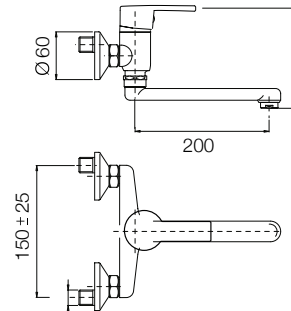

cromo
chrome | € 120,65

2200-33

2200-38

Monocomando
lavello
monoforo
leva inclinata
*Single lever
sink mixer
with inclined
spout*