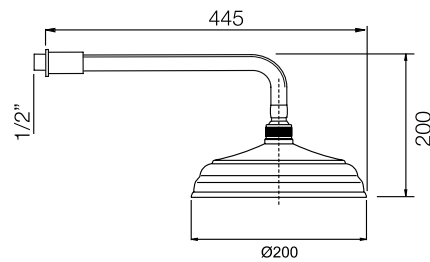

doccia

632
Braccio doccia
dritto cm 35
attacco 1/2"
con soffione Ø20
*Straight cm 35
shower arm
connection 1/2"
with shower head
Ø20*

cromo <i>chrome</i>	€ 193,60
bronzo <i>bronze</i>	€ 293,70
rame <i>copper</i>	€ 293,70

632