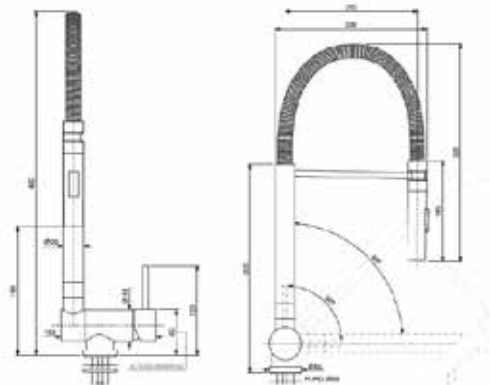

oro spazzolato/molla
nera
brushed gold/black
spring € 565,95

29-34M10SN