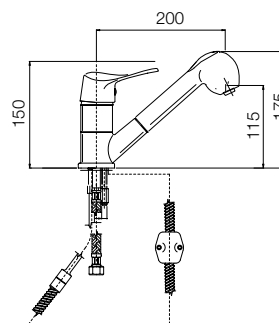

cromo | € 108,88
chrome

2500-39