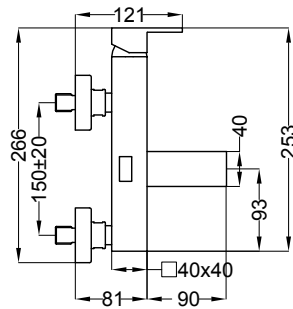

7100-3
Monocomando
vasca esterno
con doccia e
duplex
*Single lever
bath mixer
with shower
duplex*

cromo | € 298,00
chrome

7100-3

7100-5
Monocomando
doccia esterno
con doccia e
duplex
*Single lever
shower mixer
with shower
duplex*