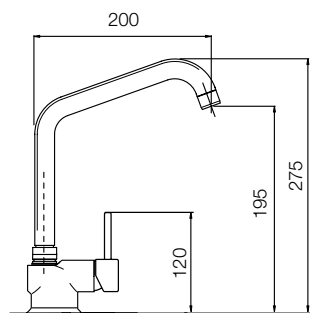

2900-35

2900-37
Monocomando
lavello monoforo
leva laterale
canna a "U"
*Single lever
sink mixer with
inclined lever,
"U" spout*

cromo chrome	€ 108,65
leva color color handler	€ 121,00
cromo sat. chrome sat.	€ 182,73

2900-37

29034M1NS
Monocomando
lavello
sottofinestra
con molla
doccia
professionale 2
getti in ottone
*Single lever
kitchen faucet
underwindow
with
spring, brass
professional
shower 2 jets*