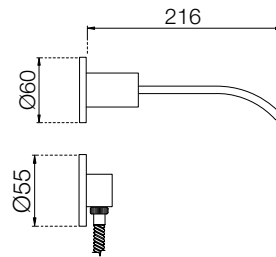

7600-4

7600-7
 Monocomando
 vasca incasso
 senza bocca,
 senza doccia
 duplex
*Built-in single
 lever bath
 mixer with
 no head and
 duplex shower*

cromo | € 180,45
 chrome

7600-7

7600-11
 Monocomando
 vasca incasso
 con bocca a
 muro e doccia
 duplex
*Built-in single
 lever bath
 mixer with
 wall-mounting
 head and
 shower duplex*