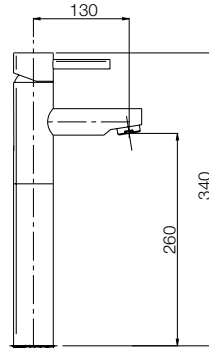

2900-17P
Monocomando
lavabo
prolungato
con scarico
"click-clack"
1"1/4
*Prolunged
single lever
wash basin
mixer with
1"1/4 "click-
clack" pop-up
waste*