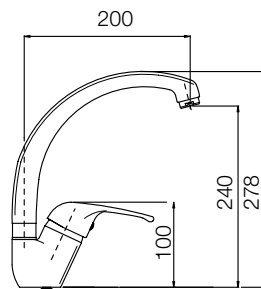

chromo
chrome € 80,59

5500-38

5500-39
Monocomando
lavello
monoforo
doccia
estraibile
*Single lever
sink mixer
with
extractable
shower*