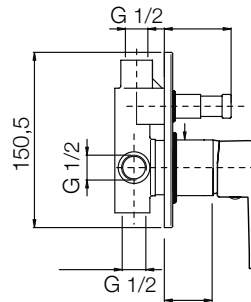

cromo
 chrome € 118,03

2600-5

2600-4
 Monocomando
 doccia incasso
*Built-in single
 lever mixer*

cromo
 chrome € 51,90

2600-4

2600-7

Monocomando
vasca incasso
senza bocca
senza doccia
duplex
*Built-in
single lever
bath mixer
with no head
and duplex
shower*