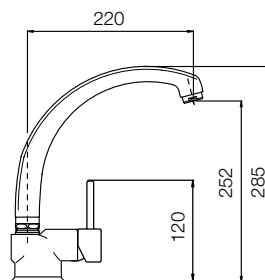

stylo

2900-35
Monocomando
lavello monoforo
leva laterale
canna a Ponte
*Single lever
sink mixer with
inclined lever,
bridge spout*