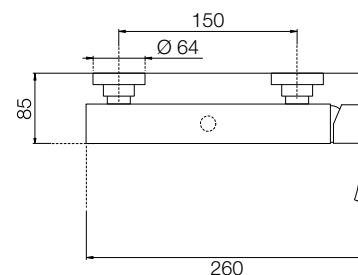

cromo | € 295,55
chrome

7600-17 ECO P

7600-5
Monocomando
doccia esterno
con doccia duplex
*Single lever mixer
with shower duplex*