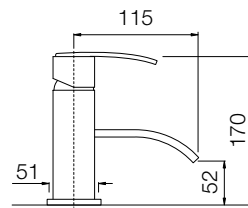

cromo | € 220,10
chrome

7600/17 ECO

7600-26
Monocomando
bidet con
scarico 1" 1/4
clik-clak
*Single lever
bidet mixer
with jointed
aerator and 1"
1/4 pop up
waste*

cromo | € 217,90
chrome

7600-26

splash

7600-17 ECO P
Monocomando
lavabo prolungato
con scarico 1" 1/4
clik-clak e cartuccia
ECO
*Prolunged single
lever wash basin
mixer with 1" 1/4
clik-clak pop up
waste and ECO
cartridge lever
mixer*