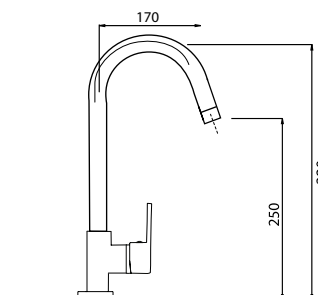

cromo
chrome | € 115,30

2200-35