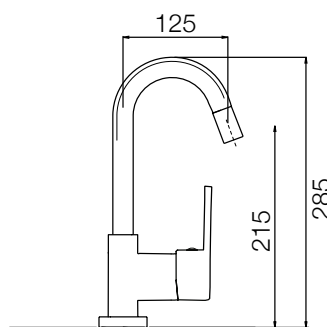

cromo
chrome | € 120,35

2200-19