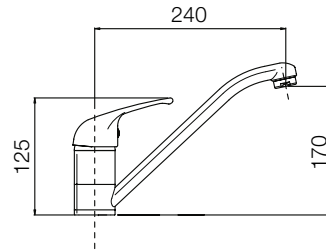

cromo
 chrome € 93,39

5500-7

5500-33
 Monocomando
 lavello
 a parete con
 canna girevole
*Single
 lever sink
 mixer wall
 mounted with
 swinging spout*

cromo
 chrome € 80,32

5500-33

5500-36
 Monocomando
 lavello
 monoforo
 con canna
 girevole
*Single lever
 sink mixer with
 swinging spout*