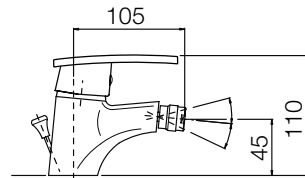

cromo
chrome | € 74,08

5100-26

5100-3
Monocomando
vasca esterno
con doccia
supporto fisso
*Single lever
bath mixer
with shower
fixed stand*