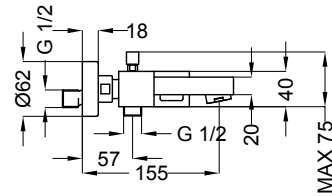

7100-3
Monocomando
vasca esterno
con doccia e
duplex
*Single lever
bath mixer
with shower
duplex*

cromo | € 298,00
chrome

7100-3

7100-5
Monocomando
doccia esterno
con doccia e
duplex
*Single lever
shower mixer
with shower
duplex*