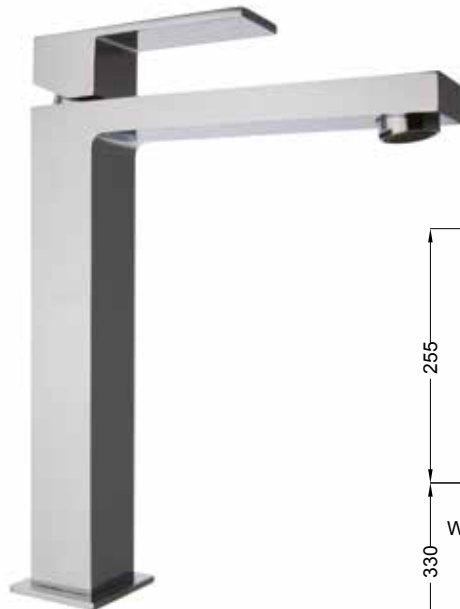

7100-17

7100-26
 Monocoman-
 do bidet con
 scarico 1" 1/4
 e aeratore
 orientabile
*Single lever
 bidet
 mixer jointed
 aerator and
 1" 1/4 pop up
 waste*

cromo | € 115,60
 chrome

7100-26

tekno

7100-17P
 Monocomando
 lavabo prolungato
 con scarico click
 clack 1' 1/4
*Prolunged single
 lever wash basin
 mixer with
 1' 1/4 click clack
 pop up waste*