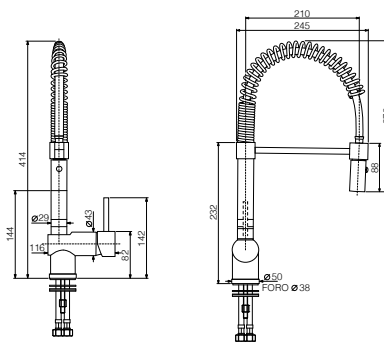

cromo
chrome € 298,30

290-37M5

300-34M5
Monocomando
lavello
sottofinestra
con cartuccia
ø 40mm, con
molla, doccia 2
getti in ottone
*Single lever
kitchen faucet
underwindow
mixer with
spring, brass
shower 2 jets*