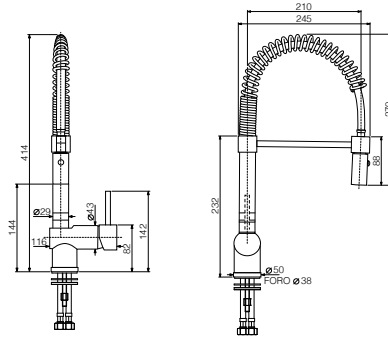

290-34M5

290-37M5
 Monocomando
 lavello leva
 laterale con
 molla, doccia 2
 getti in ottone
*Single lever
 kitchen faucet
 mixer with
 spring, brass
 shower 2 jets*

cromo	€ 298,30
chrome	

stylo

290-37M5

2900-33
 Monocomando
 lavello a
 parete con
 canna girevole
*External sink
 single lever
 mixer wall
 mounted with
 swinging spout*