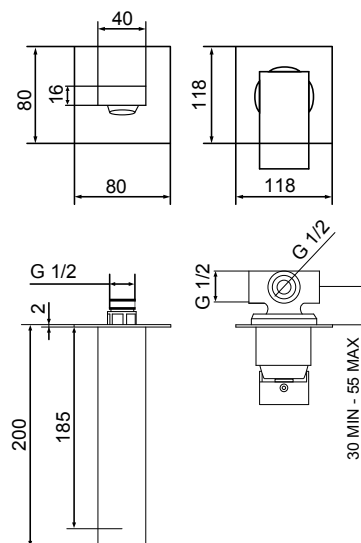

cromo
chrome € 225,60

710010