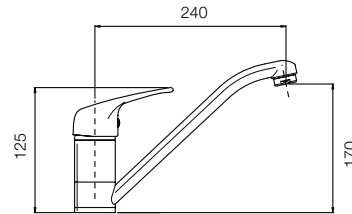

cromo
 chrome | € 80,32

5000-33

5000-36
 Monocomando
 lavello
 monoforo
 con canna
 girevole
*Single lever
 sink mixer with
 swinging spout*

cromo
 chrome | € 78,52

5000-36

5000-38
 Monocomando
 lavello
 monoforo
 leva inclinata
*Single lever
 sink mixer
 with inclined
 spout*