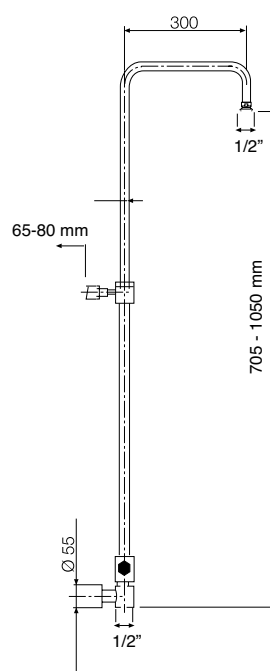

629

Colonna doccia a ponte in ottone cromato regolabile in altezza da 705 a 1050 mm. Completa di deviatore - flessibile da cm. 150 - soffione 200x200 mm. ottone cromo - doccia 1 getto anticalcare in ABS - flessibile da cm. 50

Shower column bridge brass chromed adjustable in high from 705 to 1050 mm. Complete with diverter - flexible hose double clamp cm. 150 - showerhead brass chromed 200x200 mm. Handshower 1 jet antilimestone ABS chromed - flexible hose double clamp cm. 50