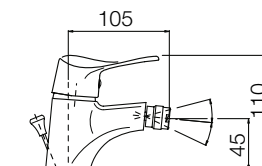

cromo | € 78,30
chrome

2500-17

2500-26
Monocomando
bidet con
scarico 1" 1/4
e aeratore
orientabile
*Single lever
bidet mixer
jointed aerator
and 1" 1/4 pop
up waste*