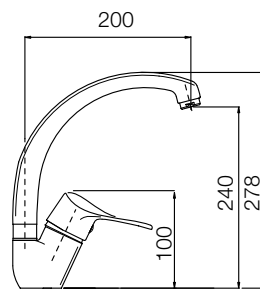

cromo | € 84,57
chrome

2500-33

2500-36
Monocomando
lavello
monoforo
con canna
girevole
*Single lever
sink mixer with
swinging spout*

cromo | € 82,70
chrome

2500-36

2500-38
 Monocomando
 lavello
 monoforo
 leva inclinata
*Single lever
 sink mixer
 with inclined
 spout*